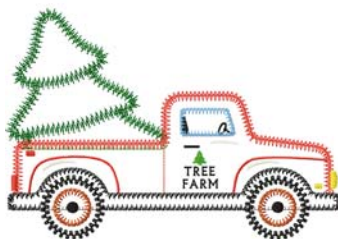

- 1  13  25 
- 2  14 
- 3  15 
- 4  16 
- 5  17 
- 6  18 
- 7  19 
- 8  20 
- 9  21 
- 10  22 
- 11  23 
- 12  24 

File: Tree Farm truck.pes  
Stitches: 14131  
Size: 7.78x5.37 "

Colors: 18/25  
Stops: 24