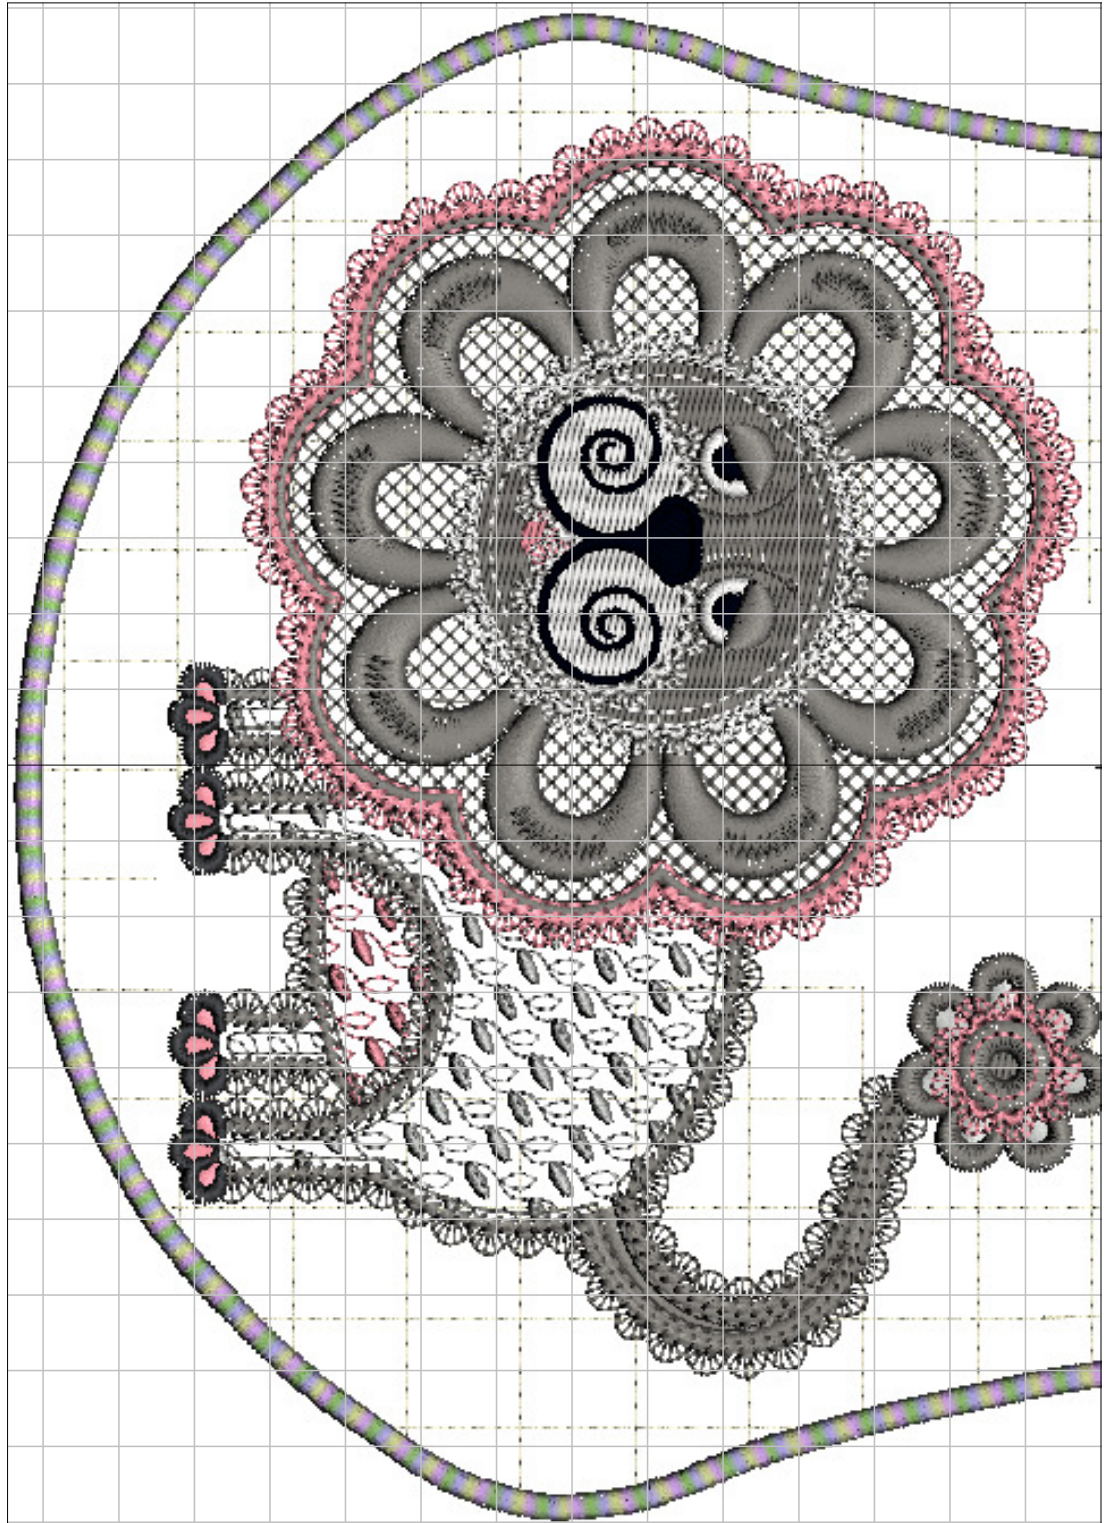

Scale 100%

## Dimensions

Width: 199.3mm

Height: 287.5mm

Stitches: 57680

## Technical Information

Distance From Center

Top: 143.6mm

Bottom: 143.9mm

Left: 99.6mm

Right: 99.7mm

Scale 100%

## Dimensions

Width: 199.3mm

Height: 287.5mm

Stitches: 43239