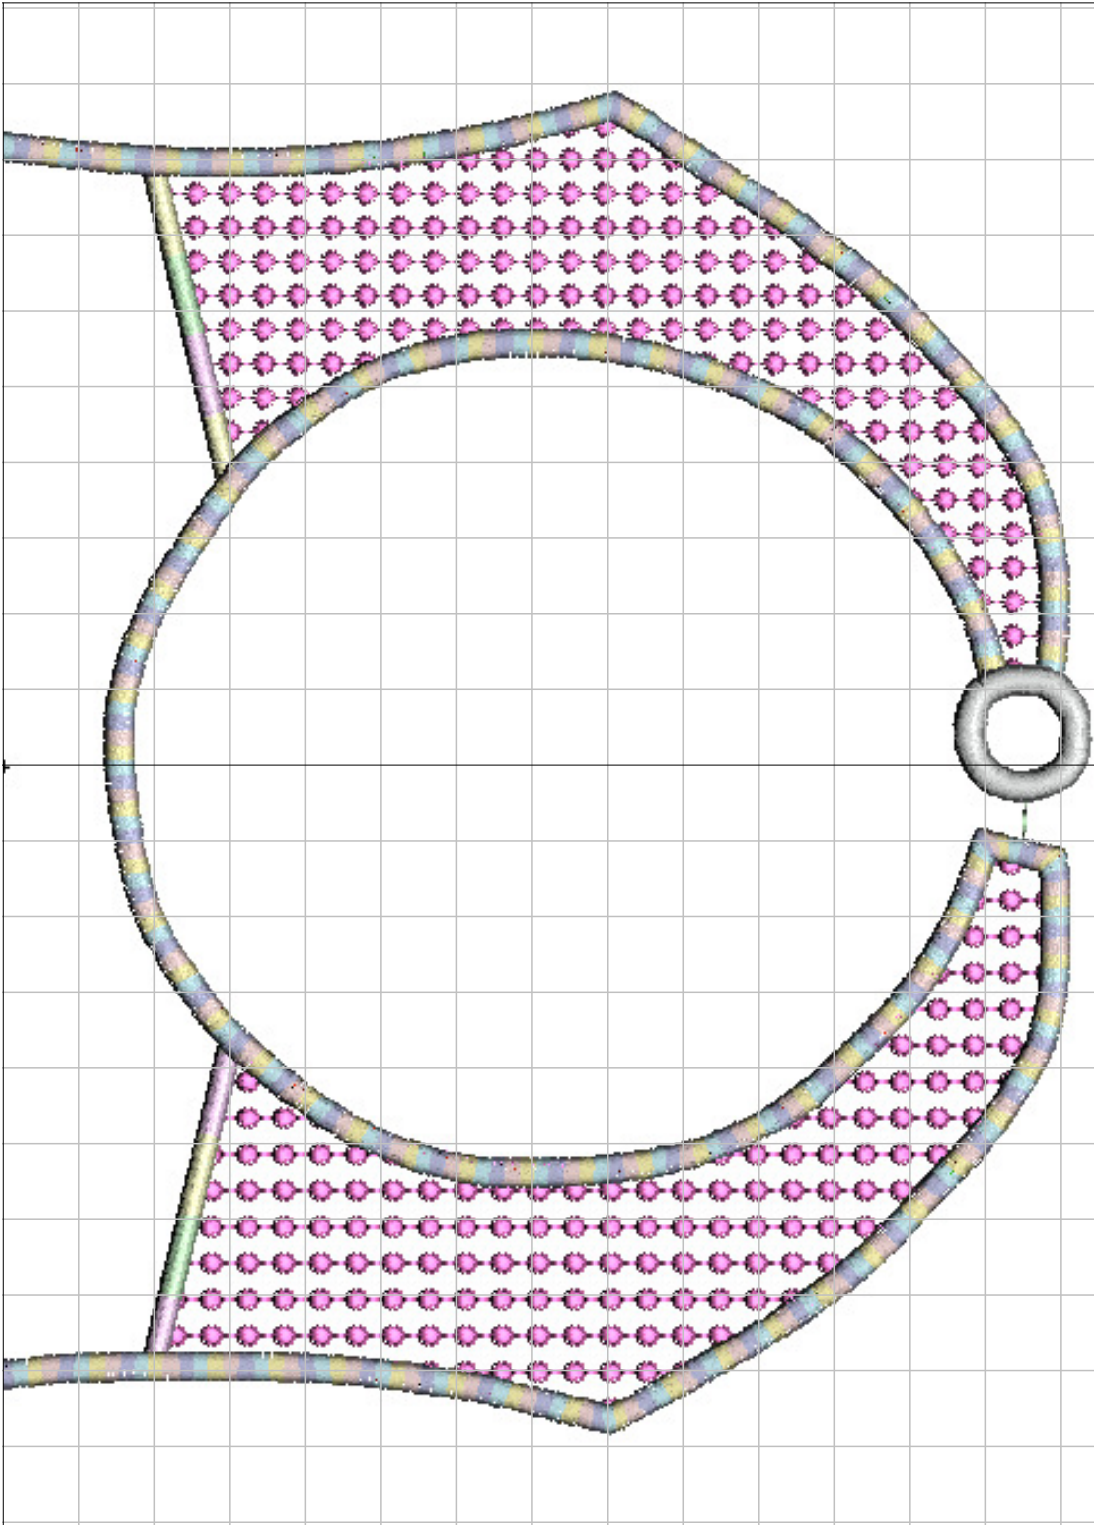

## Dimensions

Width: 199.3mm

Height: 287.5mm

Stitches: 57680

## Technical Information

Distance From Center

Top: 143.6mm

Bottom: 143.9mm

Left: 99.6mm

Right: 99.7mm

Scale 100%

## Dimensions

Width: 199.3mm

Height: 287.5mm

Stitches: 43239

## Technical Information

Distance From Center

Top: 143.8mm

Bottom: 143.7mm

Left: 99.6mm

Right: 99.7mm