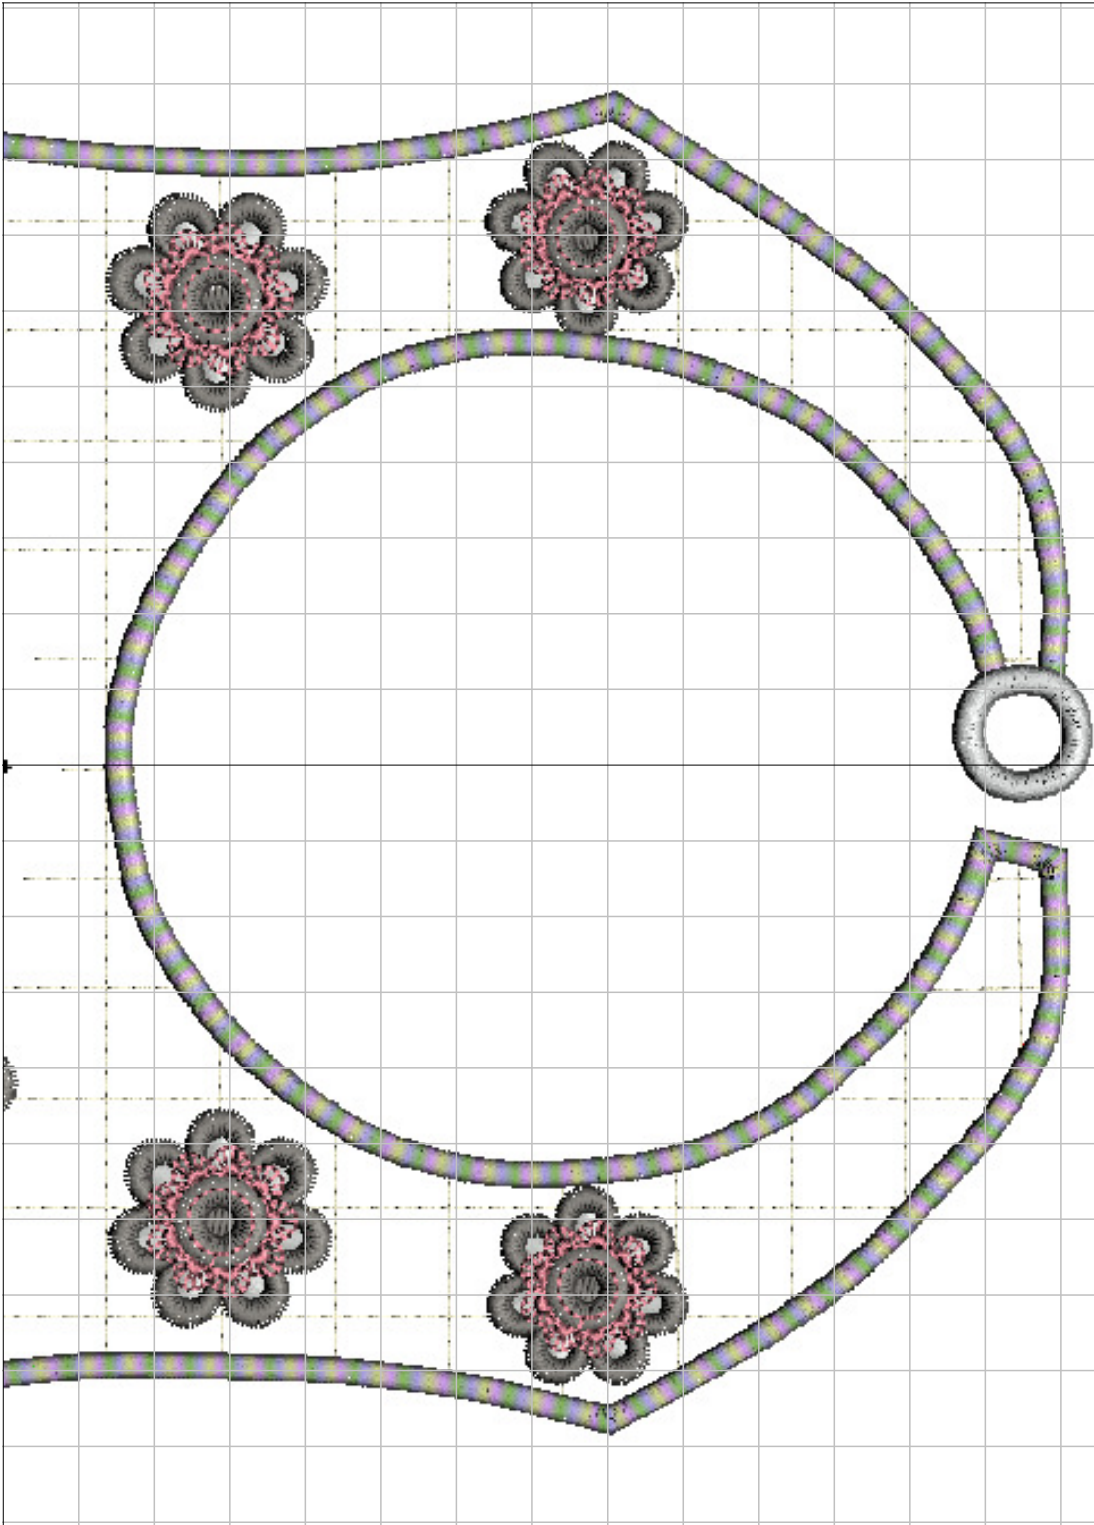

Scale 100%

## Dimensions

Width: 199.3mm

Height: 287.5mm

Stitches: 57680

## Technical Information

Distance From Center

Top: 143.6mm

Bottom: 143.9mm

Left: 99.6mm

Right: 99.7mm

Scale 100%

## Dimensions

Width: 199.3mm

Height: 287.5mm

Stitches: 43239