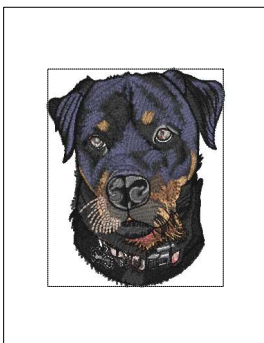

See120_dog_04_5x5.art60
4.06x5.03 inches; 33,985 stitches
30 thread changes; 11 colors