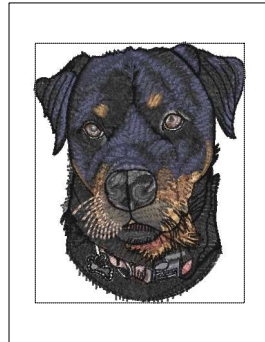

See120_dog_04_4x4.art60
3.15x3.91 inches; 24,433 stitches
30 thread changes; 11 colors