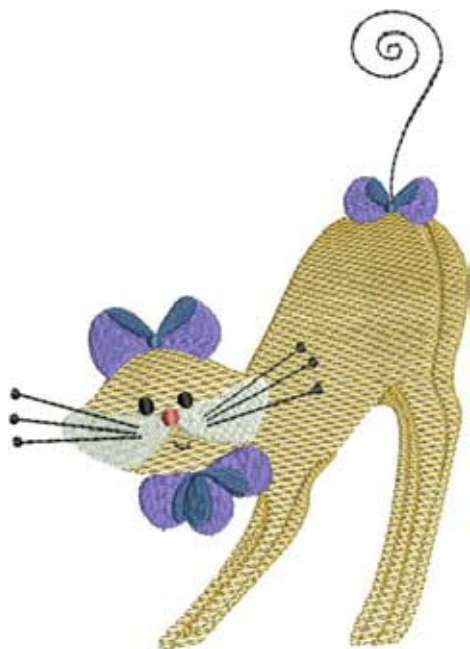

Swirly Kitty 7

Color Chart

Size: 5.0"(w) x 5.0"(h) (126.9mm x 124.6mm)

Stitches: 9 724

1.		Dark gold #0940 Mettler	5.		Deep Blush #1805 Mettler
2.		White #0015 Mettler	6.		Black #0020 Mettler
3.		Multi colour or Variegated Cotton	7.		Dark Grey #0132 Mettler
4.		Marine Blue #3612 Mettler