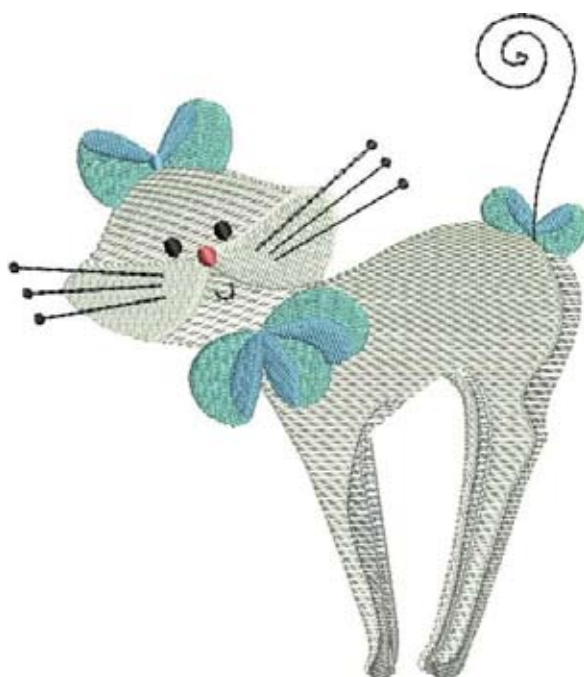

Swirly Kitty 4

Color Chart

Size: 4.4"(w) x 6.1"(h) (109.88mm x 152.23mm)

Stitches: 11 636

1.		Silver Grey #1972 Mettler	5.		Medium Blue #3820 Mettler
2.		Dark Blue Grey #2674 Mettler	6.		Deep Blush #1805 Mettler
3.		White #0010 Mettler	7.		Black #0020 Mettler
4.		Multi colour or Variegated Cotton	8.		Dark Grey #0132 Mettler