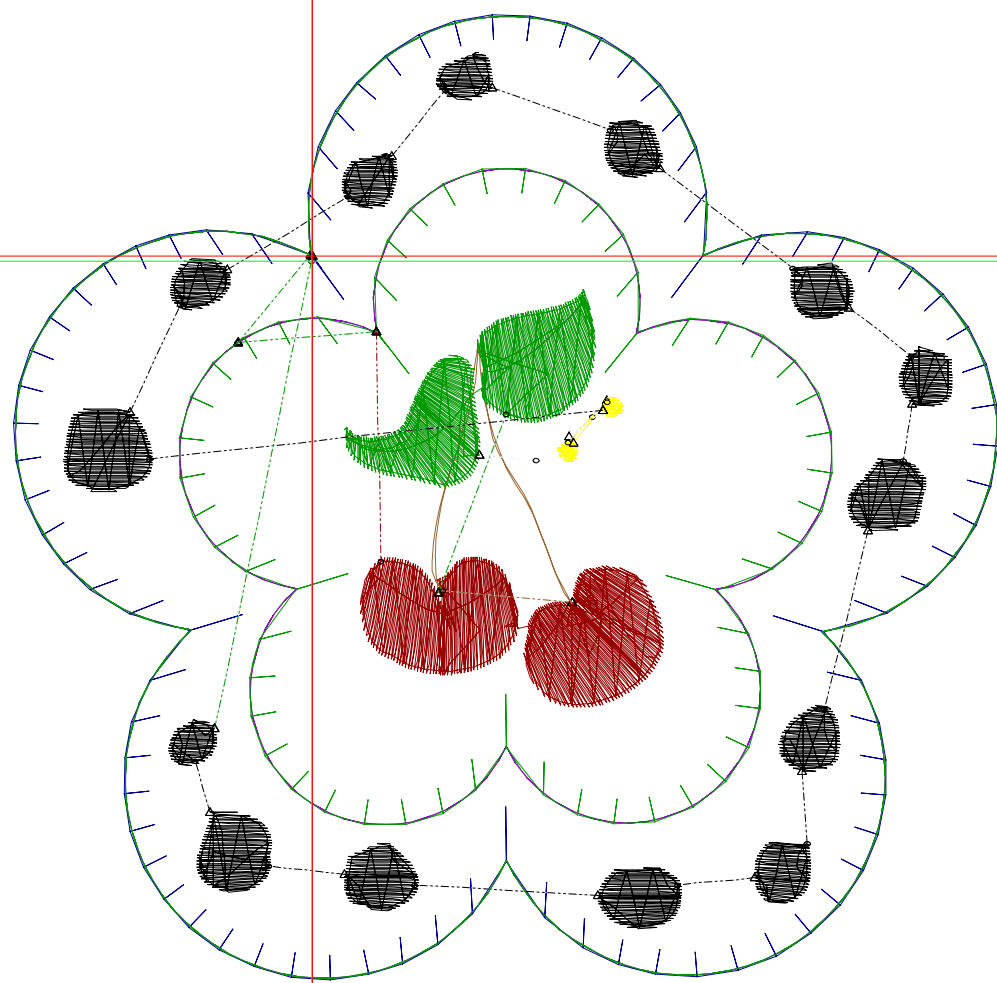

Production Worksheet

Wilcom EmbroideryStudio - Designing

Design: **ITH Cherry ornament**

Title:

Stitches: 7,220
Height: 5.02 in
Width: 5.13 in
Colors: 8
Colorway: Colorway 1
Zoom: 1:1

Production Worksheet

Wilcom EmbroideryStudio - Designing

Design: **ITH Cherry ornament**

Title:

Stitches: 7,220
 Height: 5.02 in
 Width: 5.13 in
 Colors: 8
 Colorway: Colorway 1
 Zoom: 1:1

Machine format: Janome
 Color changes: 12
 Stops: 13
 Trims: 28
 Appliqués: 0
 Left: 39.5 mm
 Right: 90.7 mm
 Up: 32.5 mm
 Down: 95.1 mm
 EndX: 0.00 in
 EndY: 0.02 in
 Area 25.75 in²
 Max stitch: 11.6 mm
 Min stitch: 0.3 mm
 Max jump: 7.0 mm
 Total thread: 131.68ft
 Total bobbin: 47.43ft

Wilcom EmbroideryStudio - Designing

Design: **ITH Ladybug ornament**

Title:

Stitches: 8,158
 Height: 5.02 in
 Width: 5.13 in
 Colors: 6
 Colorway: Colorway 1
 Zoom: 1:1

Machine format: Janome
 Color changes: 10
 Stops: 11
 Trims: 33
 Appliqués: 0
 Left: 39.5 mm
 Right: 90.7 mm
 Up: 32.2 mm
 Down: 95.4 mm
 EndX: 0.00 in
 EndY: 0.01 in
 Area 25.75 in²
 Max stitch: 11.6 mm
 Min stitch: 0.3 mm
 Max jump: 7.0 mm
 Total thread: 145.86ft
 Total bobbin: 52.57ft

Stop Sequence:

#	N#	Color	St.	Code	Name	Chart
1.	16		214	1	Dark Green	User-defined
2.	17		403	13	Purple	User-defined
3.	18		257	10	Dark Blue	User-defined
4.	16		164	1	Dark Green	User-defined
5.	17		278	13	Purple	User-defined
6.	16		175	1	Dark Green	User-defined
7.	19		1,099	8	Black	User-defined
8.	20		1,916	0	R220 G19 B59	User-defined
9.	21		799	0	R255 G254 B254	User-defined
10.	19		2,442	8	Black	User-defined
11.	16		410	1	Dark Green	User-defined