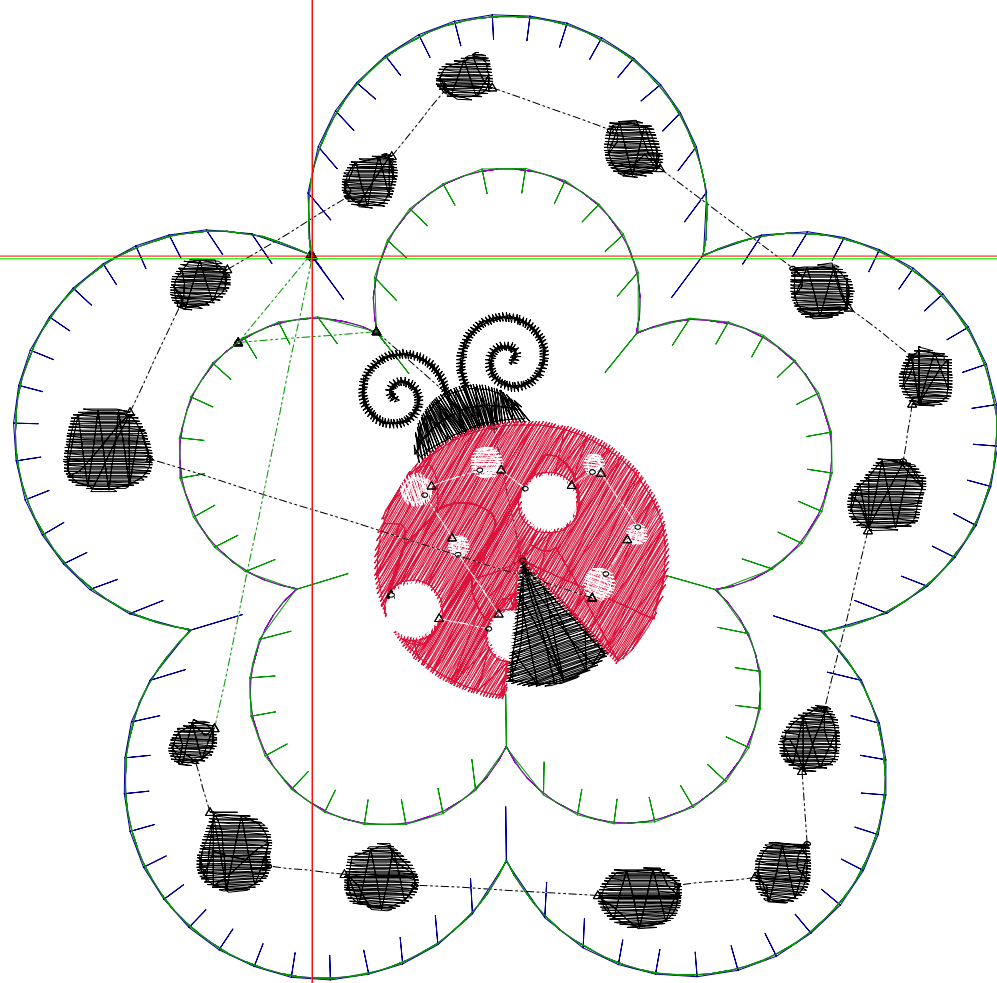

Design: **ITH Cherry ornament**

Title:

Stitches: 7,220
 Height: 5.02 in
 Width: 5.13 in
 Colors: 8
 Colorway: Colorway 1
 Zoom: 1:1

Machine format: Janome
 Color changes: 12
 Stops: 13
 Trims: 28
 Appliqués: 0
 Left: 39.5 mm
 Right: 90.7 mm
 Up: 32.5 mm
 Down: 95.1 mm
 EndX: 0.00 in
 EndY: 0.02 in
 Area 25.75 in²
 Max stitch: 11.6 mm
 Min stitch: 0.3 mm
 Max jump: 7.0 mm
 Total thread: 131.68ft
 Total bobbin: 47.43ft

Production Worksheet

Wilcom EmbroideryStudio - Designing

Design: **ITH Ladybug ornament**

Title:

Stitches: 8,158
Height: 5.02 in
Width: 5.13 in
Colors: 6
Colorway: Colorway 1
Zoom: 1:1

Production Worksheet

Wilcom EmbroideryStudio - Designing

Design: **ITH Ladybug ornament**

Title:

Stitches: 8,158
 Height: 5.02 in
 Width: 5.13 in
 Colors: 6
 Colorway: Colorway 1
 Zoom: 1:1

Machine format: Janome
 Color changes: 10
 Stops: 11
 Trims: 33
 Appliqués: 0
 Left: 39.5 mm
 Right: 90.7 mm
 Up: 32.2 mm
 Down: 95.4 mm
 EndX: 0.00 in
 EndY: 0.01 in
 Area 25.75 in²
 Max stitch: 11.6 mm
 Min stitch: 0.3 mm
 Max jump: 7.0 mm
 Total thread: 145.86ft
 Total bobbin: 52.57ft

Stop Sequence:

#	N#	Color	St.	Code	Name	Chart
1.	16		214	1	Dark Green	User-defined
2.	17		403	13	Purple	User-defined
3.	18		257	10	Dark Blue	User-defined
4.	16		164	1	Dark Green	User-defined
5.	17		278	13	Purple	User-defined
6.	16		175	1	Dark Green	User-defined
7.	19		1,099	8	Black	User-defined
8.	20		1,916	0	R220 G19 B59	User-defined
9.	21		799	0	R255 G254 B254	User-defined
10.	19		2,442	8	Black	User-defined
11.	16		410	1	Dark Green	User-defined