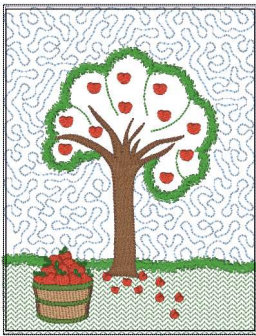

Printed 9/9/2019

- 1. Placement Line (App:1)
- 2. Tackdown (App:3)
- 3. Placement Line (App:1)
- 4. Cutting Line (App:2)
- 5. Light Blue (Mar:1058)
- 6. Placement Line (App:1)
- 7. Cutting Line (App:2)
- 8. Tackdown (App:3)
- 9. Green (Mar:1126)
- 10. Placement Line (App:1)
- 11. Cutting Line (App:2)
- 12. Tackdown (App:3)
- 13. Green (Mar:1126)
- 14. Light Brown (Mar:1144)
- 15. Brown (Mar:1307)
- 16. Tan (Mar:1141)
- 17. Brown (Mar:1307)
- 18. Spanish Red (Mar:1194)
- 19. Green (Mar:1126)
- 20. Palm Green (Mar:1172)

**Tree2-6x10.art**

6.22x8.09 inches; 21,334 stitches  
20 thread changes; 10 colors