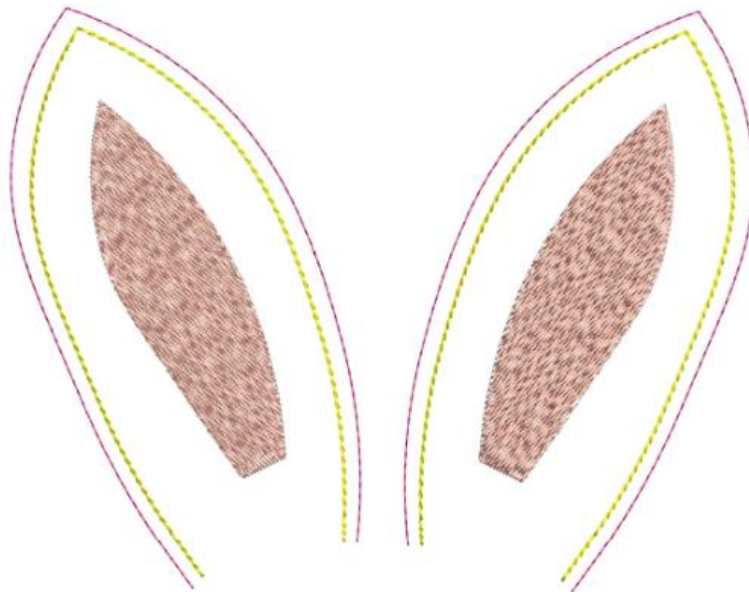

## Design Worksheet

BERNINA Embroidery Software DesignerPlus  
Design: Bunnies Ears-5x7

Stitches: 4137  
Colors: 3  
Height: 4.02 in  
Width: 5.10 in  
Zoom: 1:1

# Design Worksheet

BERNINA Embroidery Software DesignerPlus  
Design: Bunny face-5x7

Stitches: 6008  
Colors: 6  
Height: 6.30 in  
Width: 5.08 in  
Zoom: 1:1