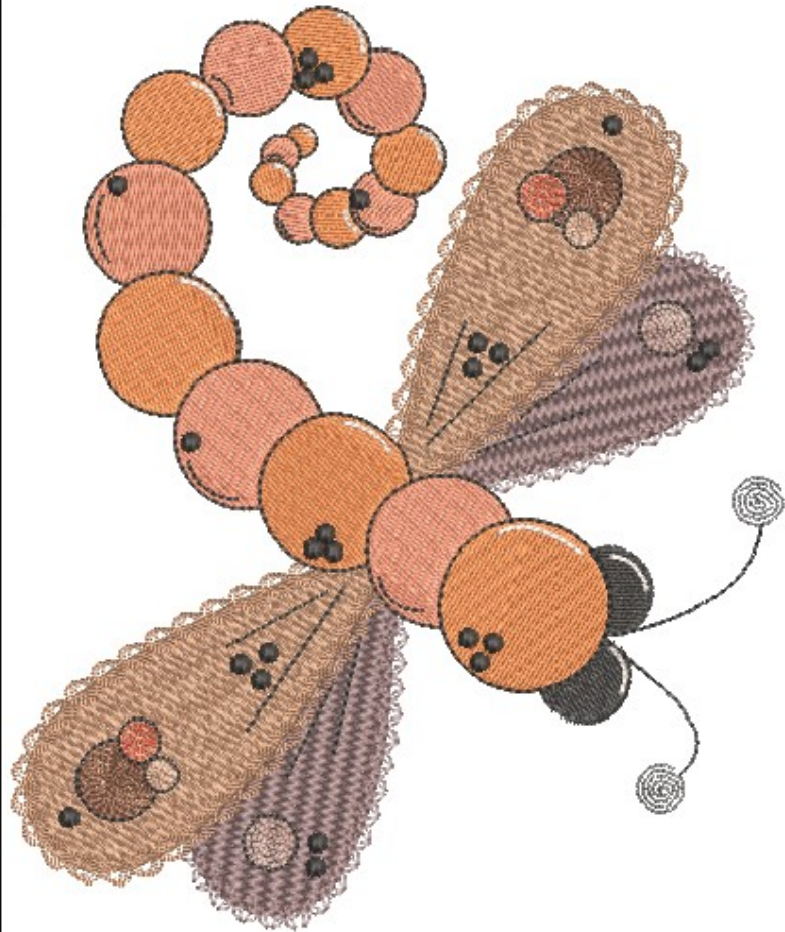

Name:MBAD003-05a.ART80

Height: 180.9 mm
Width: 151.5 mm
Stitches: 29069
Colors: 9
Color changes: 8
Trims: 82
Machine format: Bernina
Hoop: bernette Large Hoop 160 x 260
Total bobbin: 61.50m

Color Sequence:

#	Color	Code	Name	Chart
1.		43	2134 Red-Brown	Marathon Poly
2.		44	2127 Toast	Marathon Poly
3.		48	2047 Dark Peach	Marathon Poly
4.		46	2048 Light Orange	Marathon Poly
5.		6	2135 Brown	Marathon Poly
6.		9	2176 Orange	Marathon Poly
7.		53	2174 Peach	Marathon Poly
8.		13	2150 Black	Marathon Poly
9.		15	2116 Off White	Marathon Poly