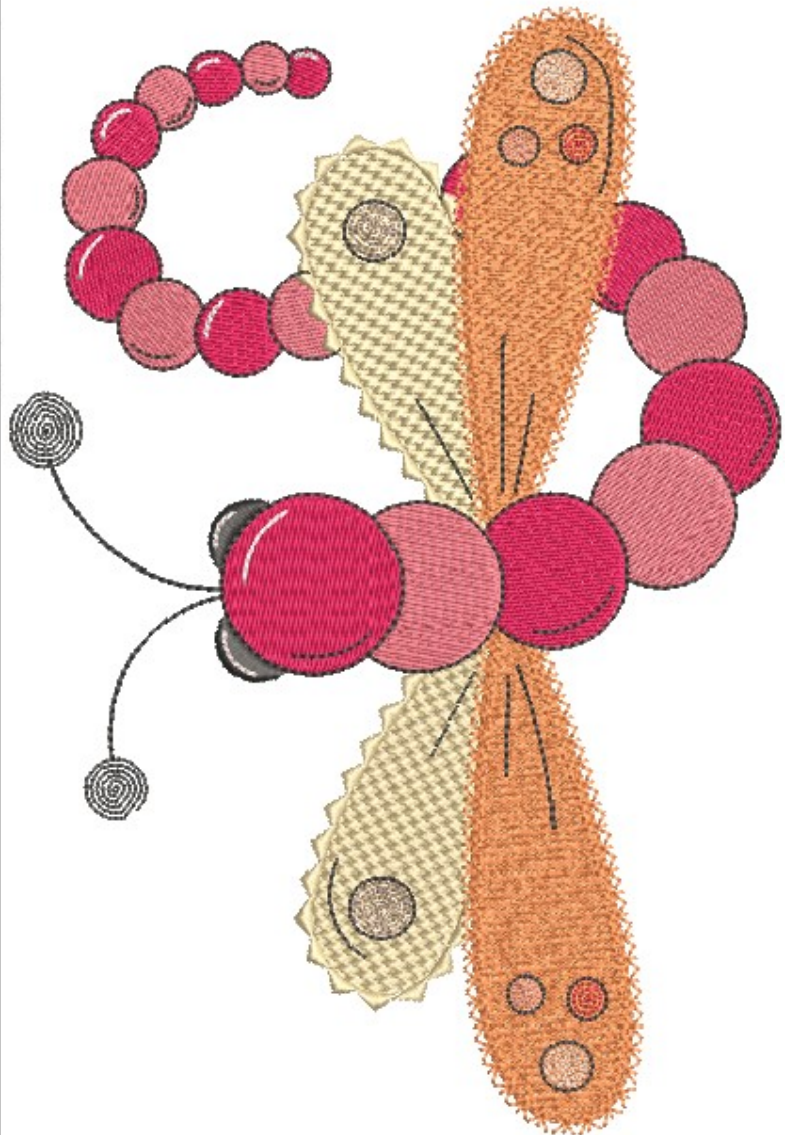

Name:MBAD003-01a.ART80

Height: 216.9 mm  
Width: 148.0 mm  
Stitches: 26453  
Colors: 9  
Color changes: 11  
Trims: 72  
Machine format: Bernina  
Hoop: bernette Large Hoop 160 x 260  
Total bobbin: 58.34m

Name:MBAD003-02a.ART80

Height: 173.6 mm  
Width: 150.0 mm  
Stitches: 18347  
Colors: 6  
Color changes: 11  
Trims: 51  
Machine format: Bernina  
Hoop: bernette Large Hoop 160 x 260  
Total bobbin: 39.11m

Color Sequence:

#	Color	Code	Name	Chart
1.	24	2200	Steel Blue	Marathon Poly
2.	23	2146	Blue-Grey	Marathon Poly
3.	6	2285	Dark Brown	Marathon Poly
4.	44	2030	Brown	Marathon Poly
5.	13	2150	Black	Marathon Poly
6.	15	2116	Off White	Marathon Poly

Color Sequence:

#	Color	Code	Name	Chart
1.	10	2066	Light Royal Blue	Marathon Poly
2.	60	2231	Blue	Marathon Poly
3.	8	2040	Pink	Marathon Poly
4.	12	2202	Lavender	Marathon Poly
5.	16	2206	Periwinkle Blue	Marathon Poly
6.	13	2150	Black	Marathon Poly
7.	15	2116	Off White	Marathon Poly