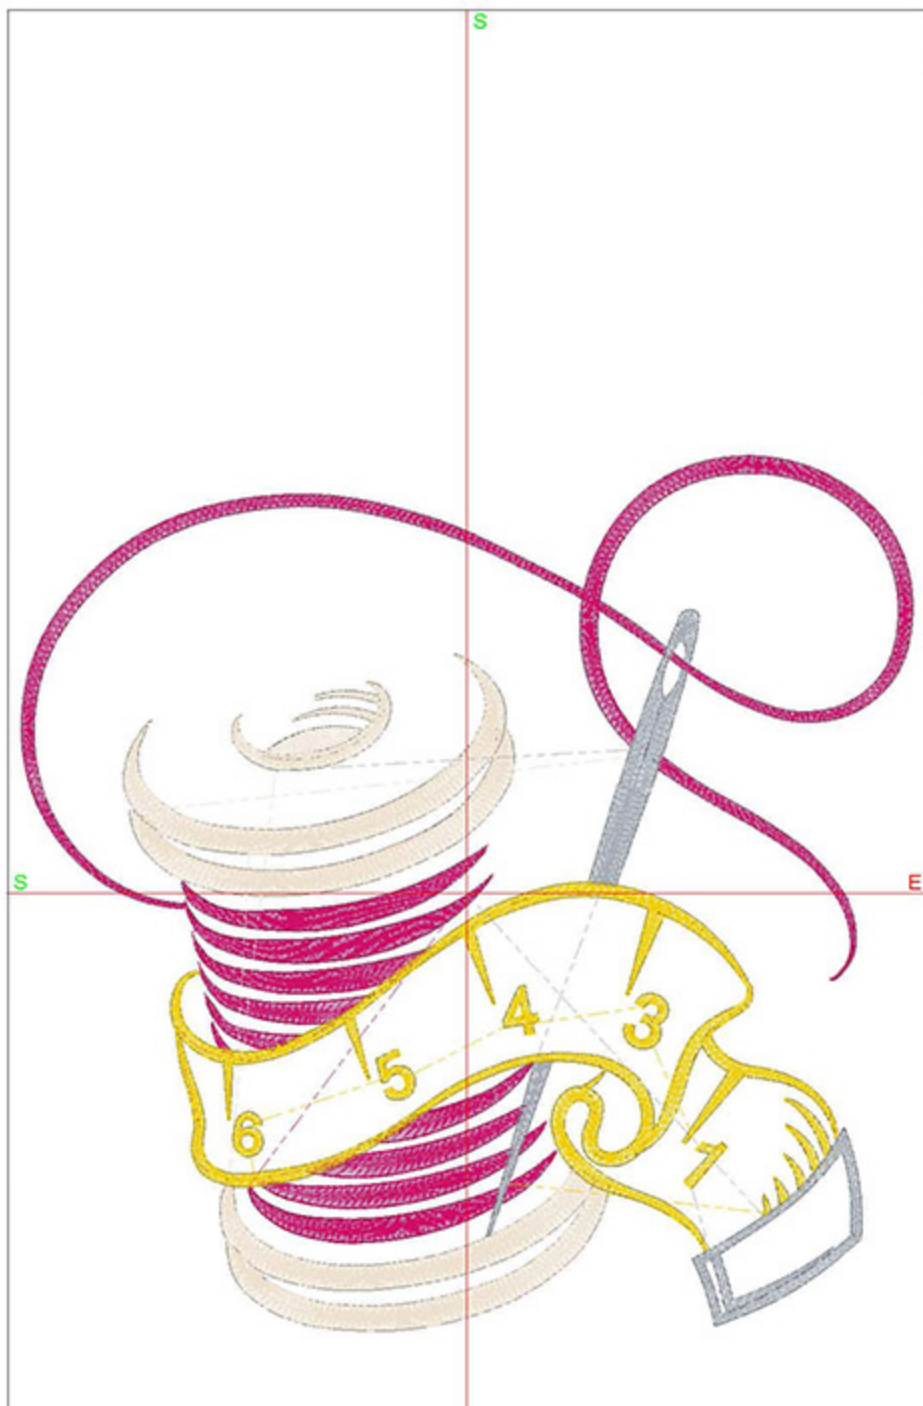

Machine runtime:

Module	Runtime (hr:min:sec)
Default	0:52:09

Design Worksheet

Zoom: 0.66

BERNINA Embroidery
Software DesignerPlus

Name: FFSThread8x10.ART	
Height:	195.0 mm
Width:	198.6 mm
Stitches:	17840
Colors:	4
Color changes:	4
Trims:	17
Machine format:	Bernina
Hoop:	BERNINA E16 9cm - 3.51in Round
Total bobbin:	49.61m
Color Sequence:	
#	Color Code Name Chart
1.	5 1984 Orchid Madeira Polyneon
2.	3 1682 Tusk Madeira Polyneon
3.	1 1505 Polished Silver Madeira Polyneon
4.	4 1980 Sunflower Madeira Polyneon
5.	1 1505 Polished Silver Madeira Polyneon
Machine runtime:	
Module	Runtime (hr:min:sec)
Default	0:44:20

Design Worksheet

Zoom: 0.71

BERNINA Embroidery
Software DesignerPlus

Name: FFSTwoThread8x10.ART

Height: 249.9 mm
 Width: 181.8 mm
 Stitches: 20680
 Colors: 9
 Color changes: 9
 Trims: 25
 Machine format: Bernina
 Hoop: BERNINA E16 9cm - 3.51in Round
 Total bobbin: 34.13m