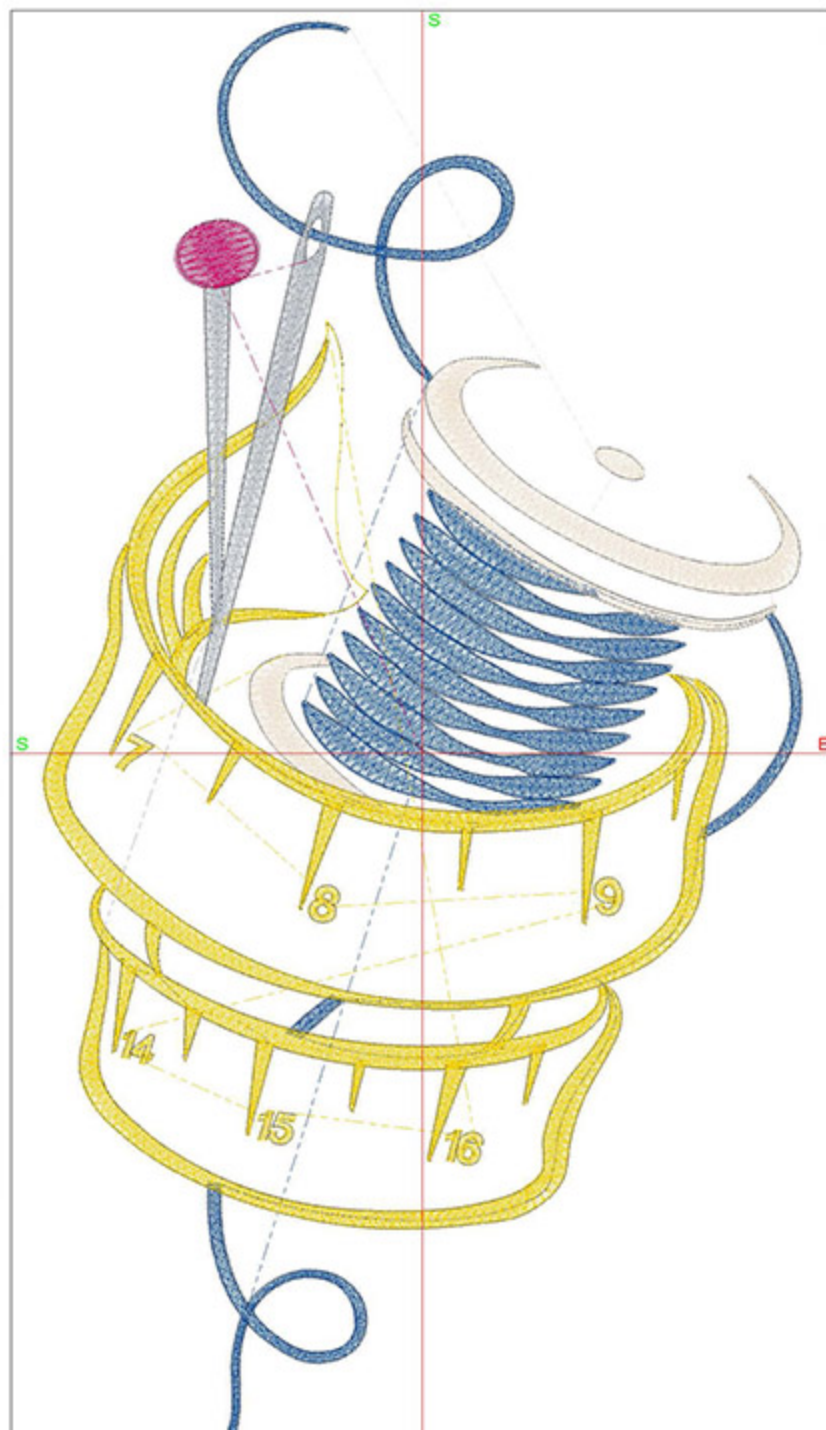

Machine runtime:

Module	Runtime (hr:min:sec)
Default	0:42:45

Design Worksheet

Zoom: 1.03

BERNINA Embroidery
Software DesignerPlus

Name:FFSPinsNThread8x10.ART

Height: 250.0 mm

Width: 121.7 mm