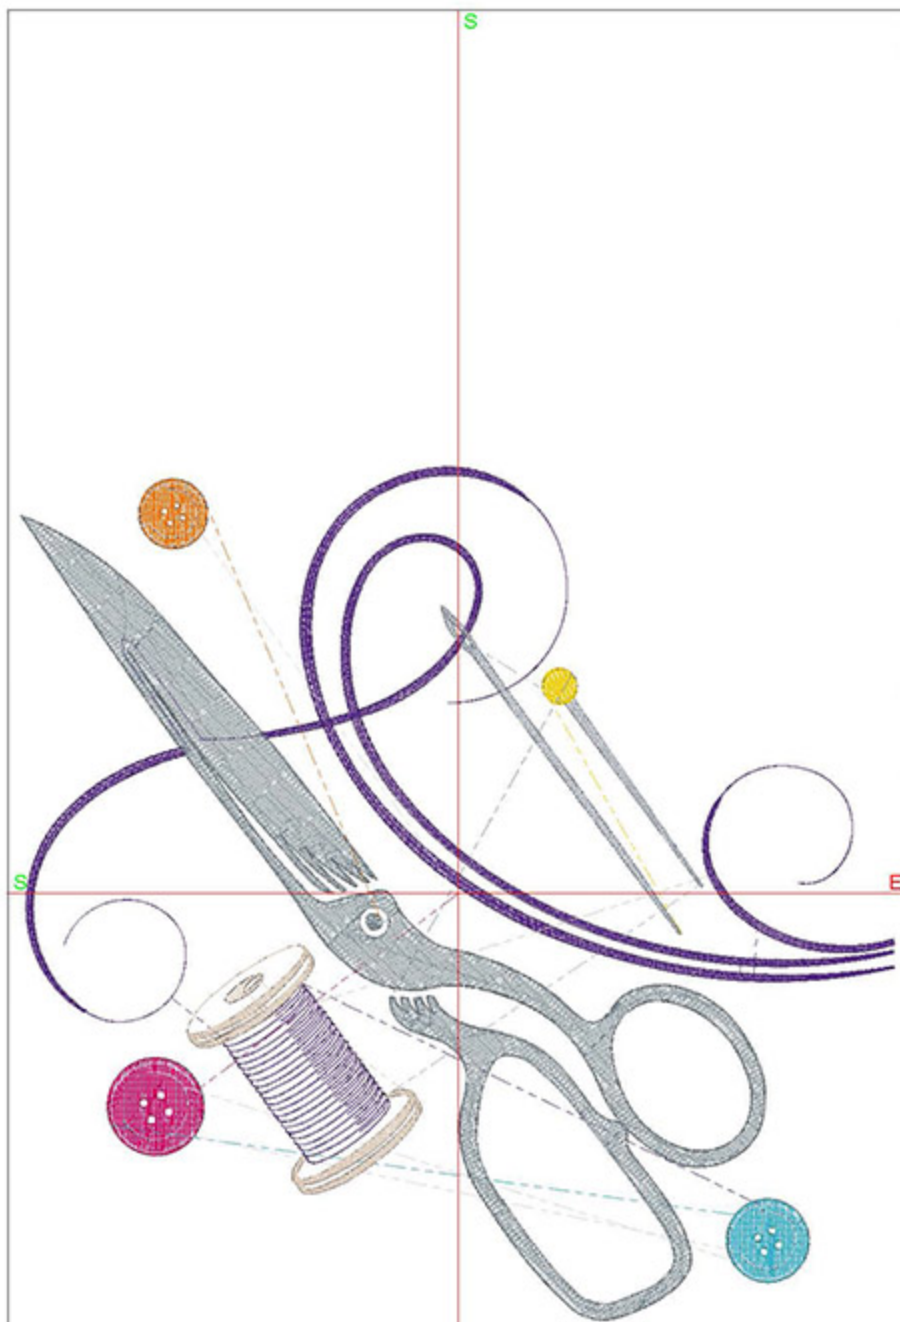

Design Worksheet

Zoom: 0.65

BERNINA Embroidery
Software DesignerPlus

Name:FFSButtons8x10.ART

Height: 194.9 mm

Width: 199.4 mm

Stitches: 19402

Colors: 9