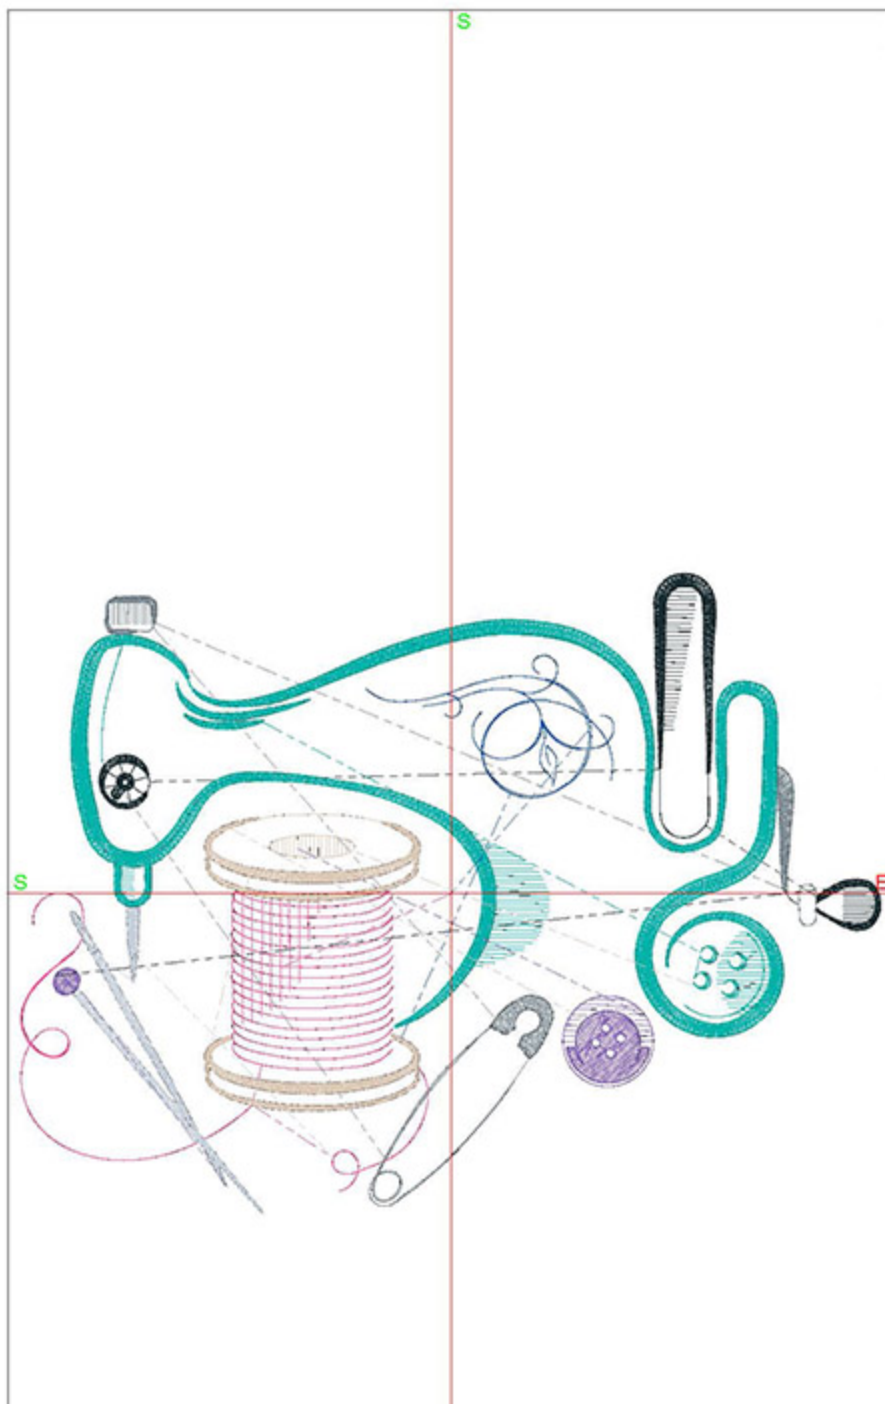

Machine runtime:

Module	Runtime (hr:min:sec)
Default	0:31:30

Design Worksheet

Zoom: 0.48

BERNINA Embroidery
Software DesignerPlus

Name: FFSSewingMachine8x10.ART

Height: 195.0 mm
 Width: 261.6 mm
 Stitches: 20723
 Colors: 8
 Color changes: 9
 Trims: 20
 Machine format: Bernina
 Hoop: Imperial Hoop 360 x 260
 Total bobbin: 39.94m