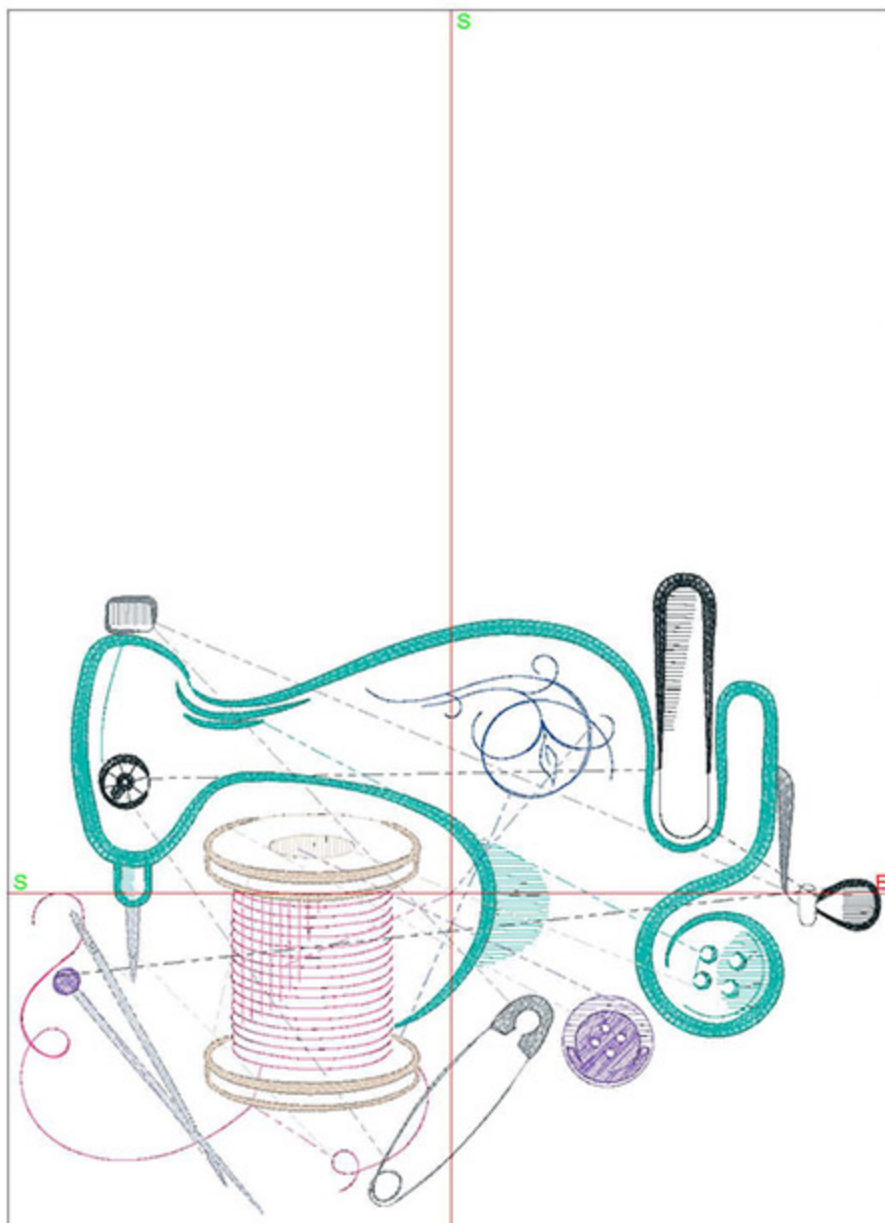

Machine runtime:

Module	Runtime (hr:min:sec)
Default	0:24:51

Design Worksheet

Zoom: 0.63

BERNINA Embroidery
Software DesignerPlus

Name: FFSSewingMachine6x8.ART

Height: 148.9 mm
 Width: 199.8 mm
 Stitches: 15709
 Colors: 8
 Color changes: 9
 Trims: 20
 Machine format: Bernina
 Hoop: Imperial Hoop 360 x 260
 Total bobbin: 25.86m