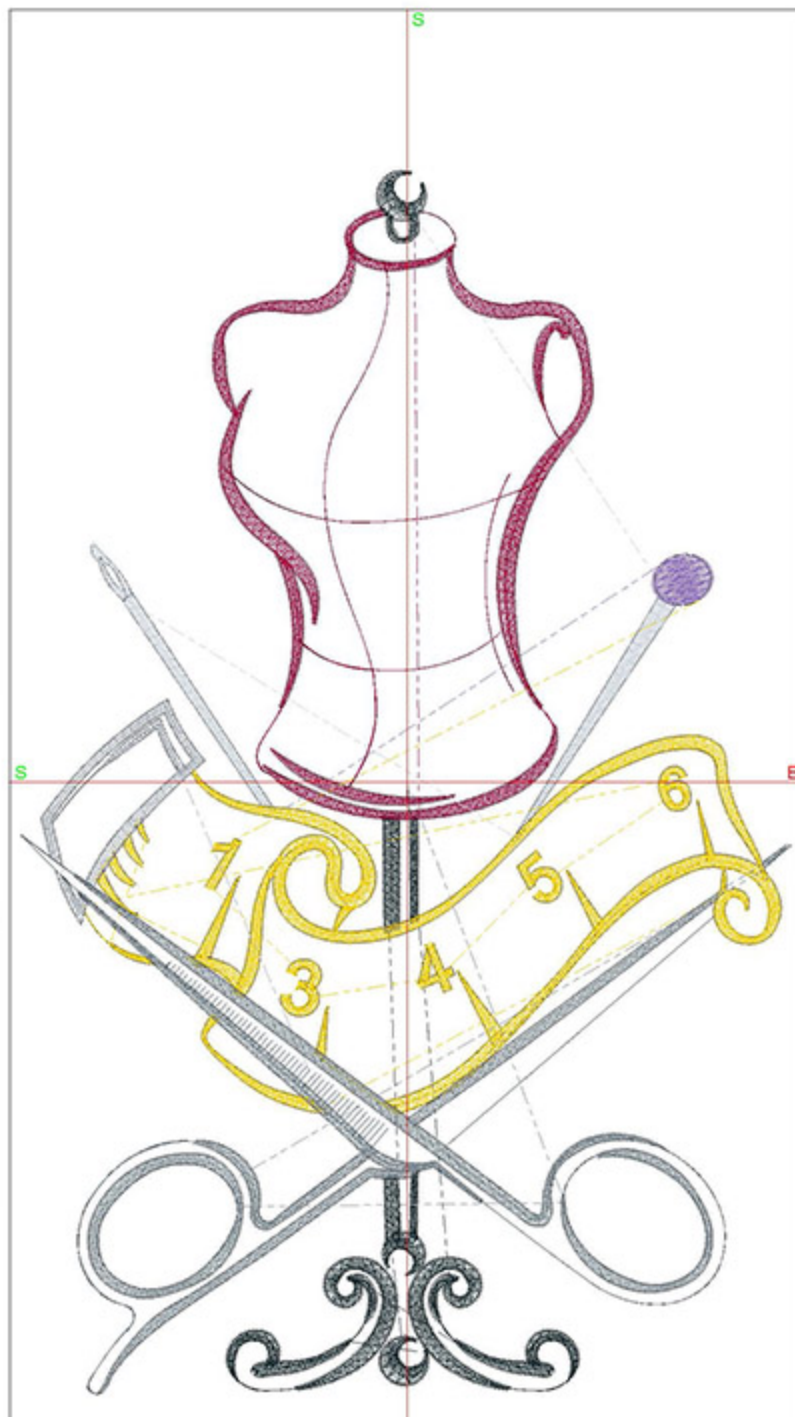

Design Worksheet

Zoom: 0.84

BERNINA Embroidery
Software DesignerPlus

Name:FFSButtons6x8.ART

Height: 149.9 mm
 Width: 153.4 mm
 Stitches: 14302
 Colors: 9
 Color changes: 9
 Trims: 17
 Machine format: Bernina
 Hoop: BERNINA E16 9cm - 3.51in Round
 Total bobbin: 21.82m

Machine runtime:

Module	Runtime (hr:min:sec)
Default	0:37:10

Design Worksheet

Zoom: 1.03

BERNINA Embroidery
Software DesignerPlus

Name:FFSDressform6x8.ART

Height: 199.9 mm

Width: 125.6 mm