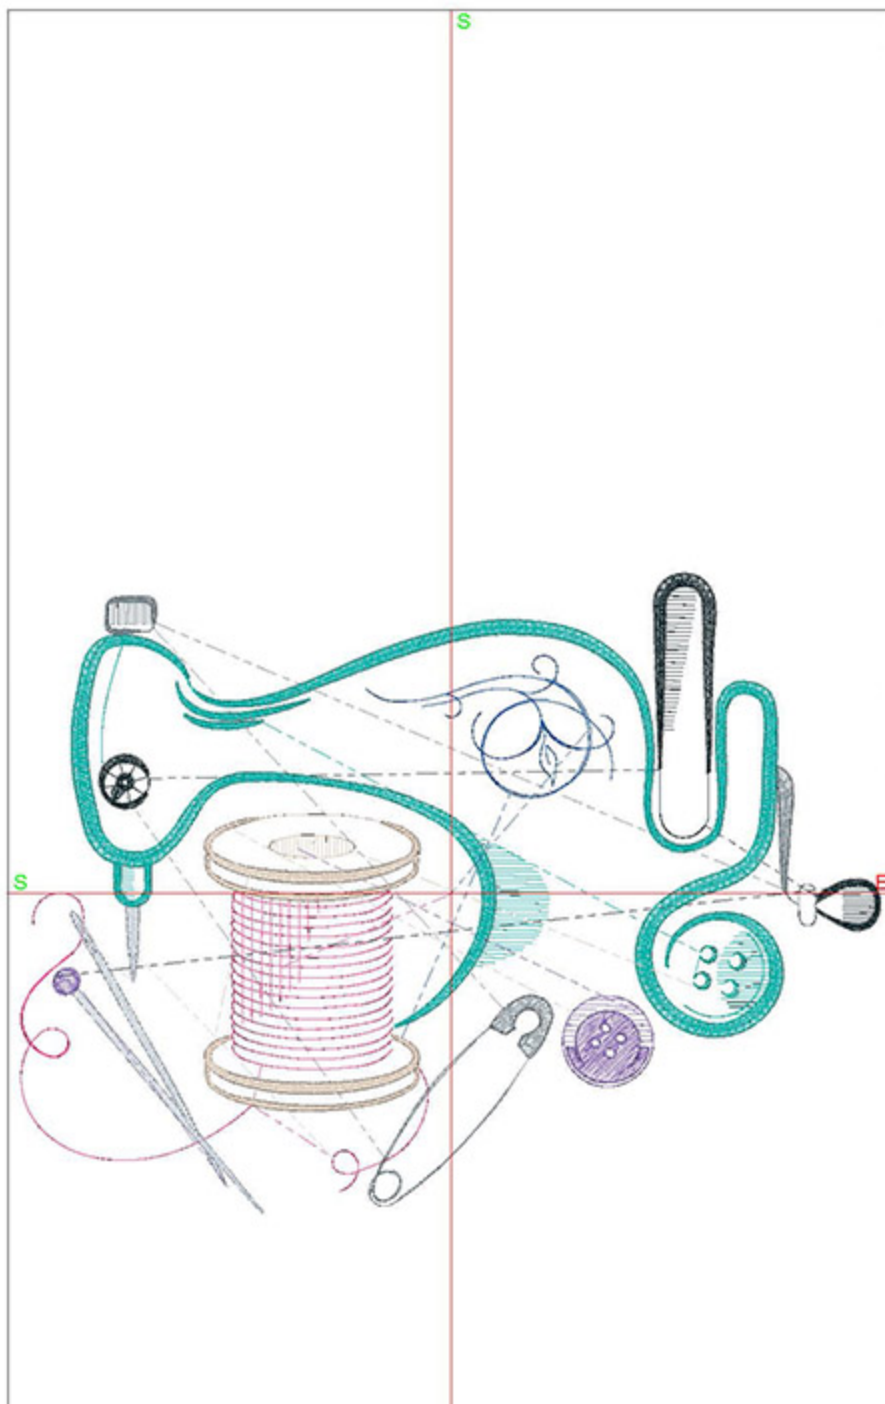

Machine runtime:

Module	Runtime (hr:min:sec)
Default	0:21:39

Design Worksheet

Zoom: 0.74

BERNINA Embroidery
Software DesignerPlus

Name: FFSSewingMachine5x7.ART

Height: 127.2 mm
 Width: 170.5 mm
 Stitches: 13555
 Colors: 8
 Color changes: 9
 Trims: 20
 Machine format: Bernina
 Hoop: Imperial Hoop 360 x 260
 Total bobbin: 20.37m