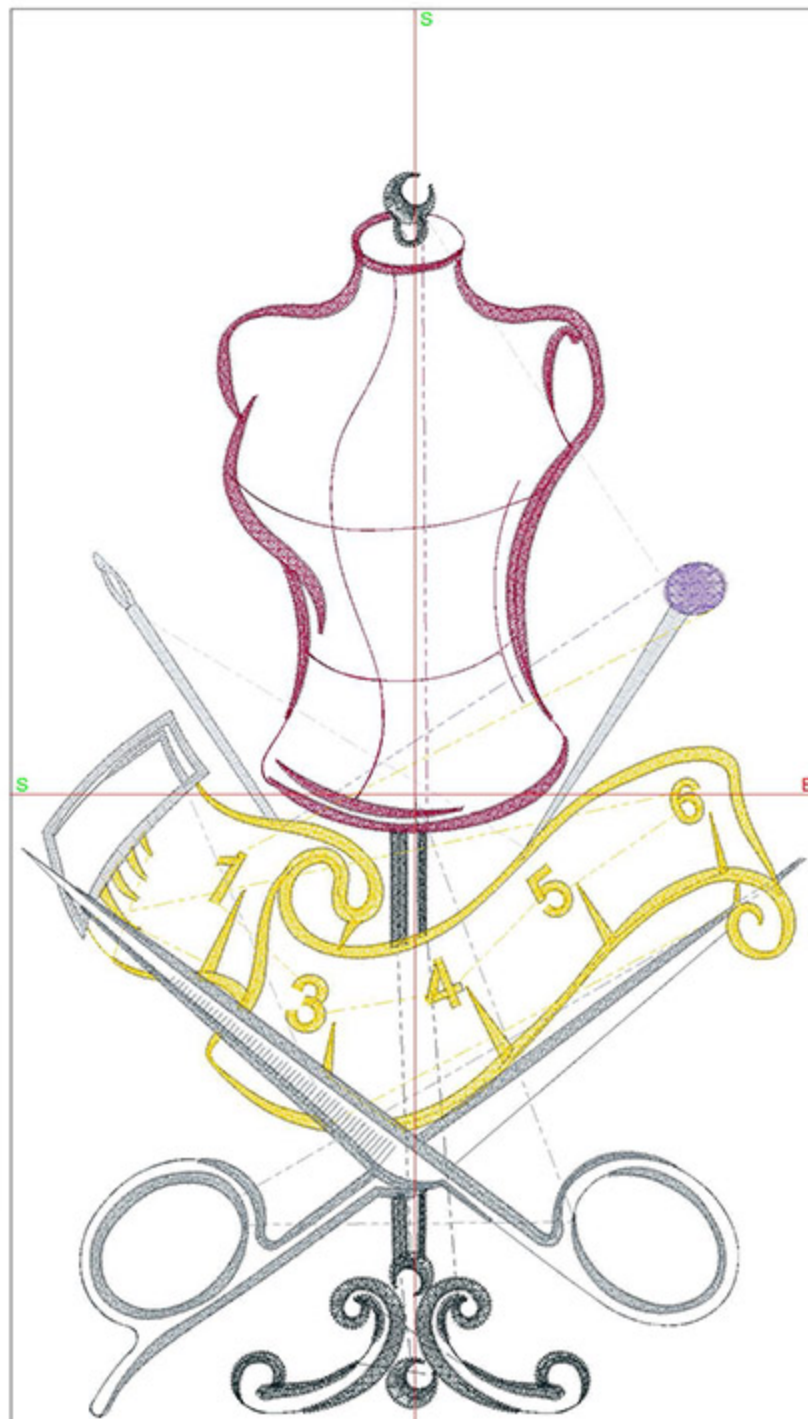

Design Worksheet

BERNINA Embroidery Software DesignerPlus

Design: FFSButtons5x7

Stitches: 12004

Colors: 9

Height: 127.1 mm

Width: 130.1 mm

Zoom: 0.96

Machine runtime: 0:18:50

Design Worksheet

Zoom: 1.18

BERNINA Embroidery
Software DesignerPlus

Name:FFSDressform5x7.ART

Height: 174.9 mm
Width: 109.9 mm
Stitches: 13063
Colors: 7
Color changes: 7
Trims: 26
Machine format: Bernina
Hoop: BERNINA E16 9cm - 3.51in Round
Total bobbin: 18.55m