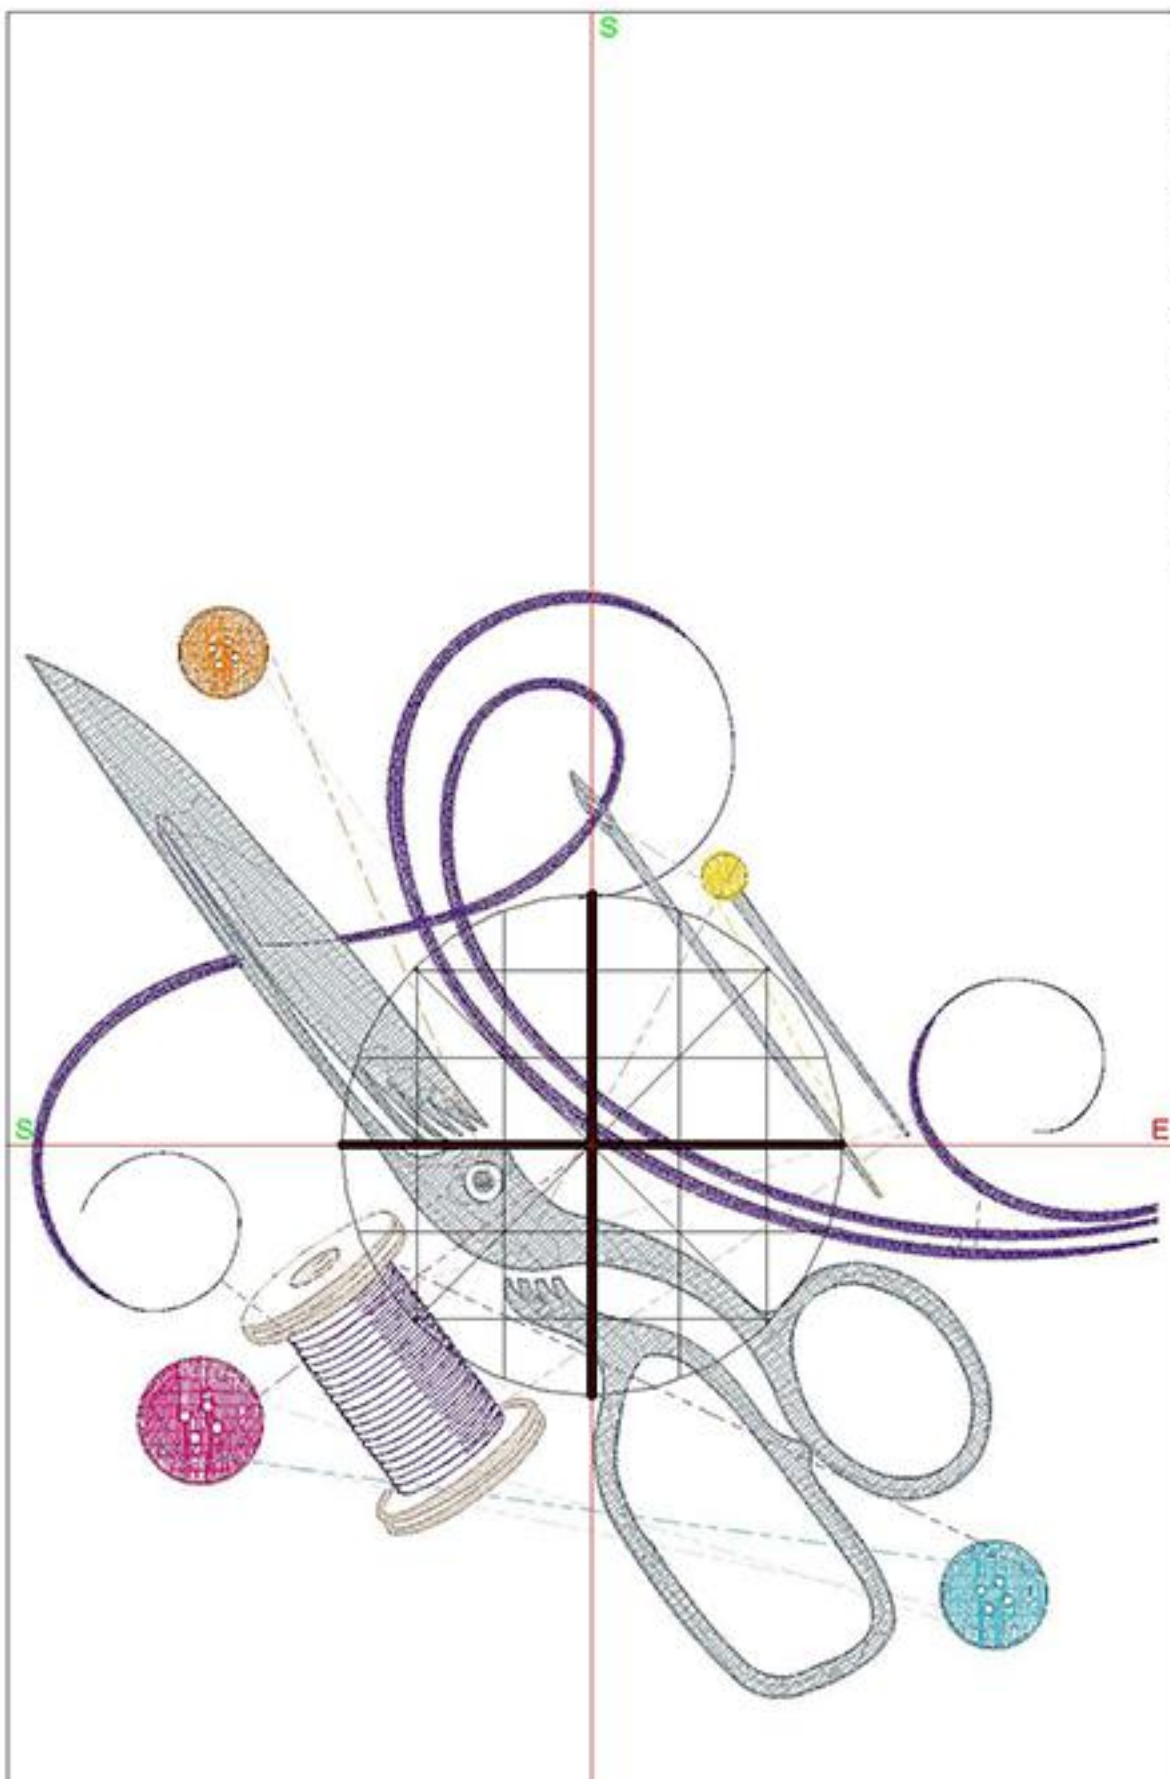

Design Worksheet

BERNINA Embroidery Software DesignerPlus

Design: FFSButtons5x7

Stitches: 12004

Colors: 9

Height: 127.1 mm

Width: 130.1 mm

Zoom: 0.96