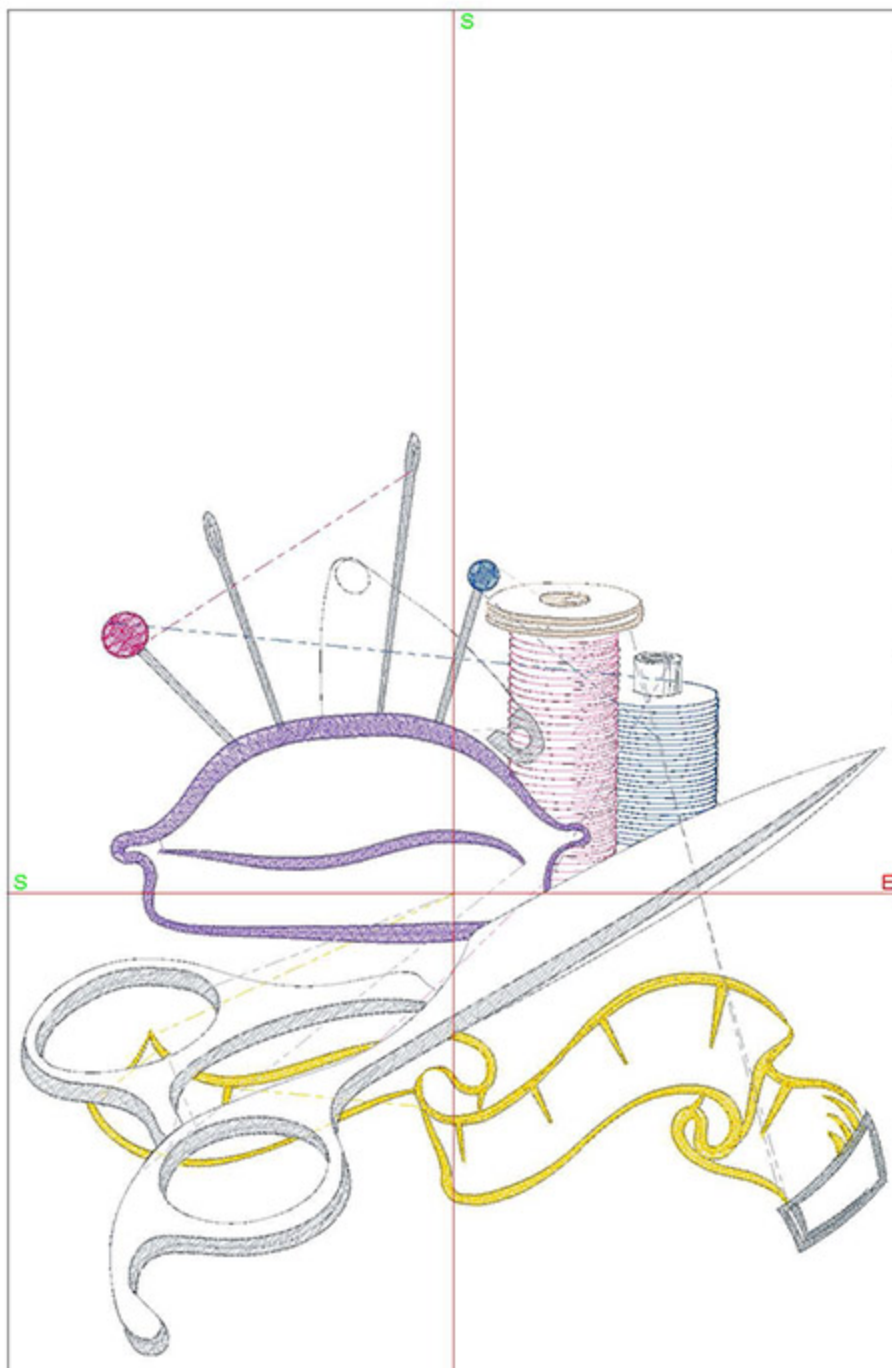

Name: FFSPinCushion5x7.ART

Height: 135.7 mm

Width: 127.1 mm

Stitches: 10525

Colors: 8

Color changes: 8

Trims: 21

Machine format: Bernina

Hoop: BERNINA E16 9cm - 3.51in Round

Total bobbin: 14.46m

Color Sequence:

#	Color	Code	Name	Chart
1.	3	1980	Sunflower	Madeira Polyneon
2.	6	1921	Bubble Gum Pink	Madeira Polyneon
3.	1	1505	Polished Silver	Madeira Polyneon
4.	4	1984	Orchid	Madeira Polyneon
5.	5	1829	Blue Bird	Madeira Polyneon
6.	7	1884	Burly Wood	Madeira Polyneon
7.	8	1502	Zipper	Madeira Polyneon
8.	9	1832	Majestic Purple	Madeira Polyneon
9.	1	1505	Polished Silver	Madeira Polyneon

Machine runtime:

Module	Runtime (hr:min:sec)
Default	0:29:35