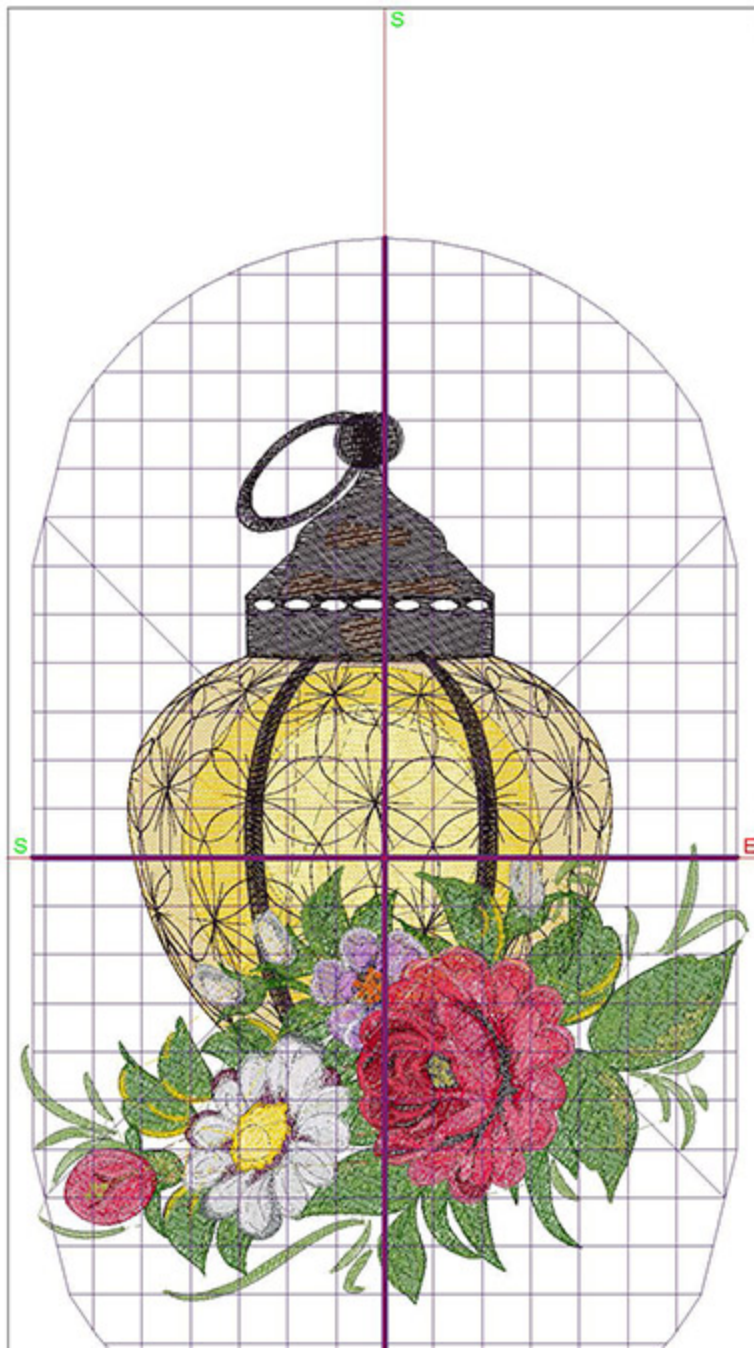

Total bobbin: 89.02m

Color Film:

#	Chart	Code	Name	Thread
1.	■ Madeira Polyneon	1625	Butterscotch	37.82m
2.	■ Madeira Polyneon	1980	Sunflower	13.44m
3.	■ BERNINA	41	Chalk	8.99m
4.	■ Madeira Polyneon	1931	Bittersweet Chocolate	44.87m
5.	■ Madeira Neon Polyester	1945	Cocoa Mulch	1.97m
6.	■ Madeira Neon Polyester	1770	Green	37.83m
7.	■ Madeira Polyneon	1648	Celery	23.67m
8.	■ Madeira Polyneon	1931	Bittersweet Chocolate	6.31m
9.	■ Madeira Polyneon	1832	Majestic Purple	3.48m
10.	■ Madeira Polyneon	1831	Purple Pansy	1.14m
11.	■ Madeira Polyneon	1801	Super White	1.33m
12.	■ Madeira Polyneon	1785	Bordeaux	3.18m
13.	■ Madeira Polyneon	1838	Brick Red	21.85m
14.	■ Madeira Polyneon	1981	Carmine	3.40m
15.	■ Madeira Polyneon	1707	Honeysuckle	7.53m
16.	■ Madeira Polyneon	1917	Dusty Rose	7.00m
17.	■ Madeira Polyneon	1614	Twister	2.41m
18.	■ Madeira Polyneon	1812	Cement	11.97m
19.	■ Madeira Polyneon	1801	Super White	4.74m
20.	■ Madeira Polyneon	1980	Sunflower	3.92m
21.	■ Madeira Polyneon	1621	Rust	0.97m
22.	■ Madeira Polyneon	1666	Cornsilk	0.35m
23.	■ Madeira Polyneon	1706	Guacamole	2.66m

Machine runtime: 1:27:56