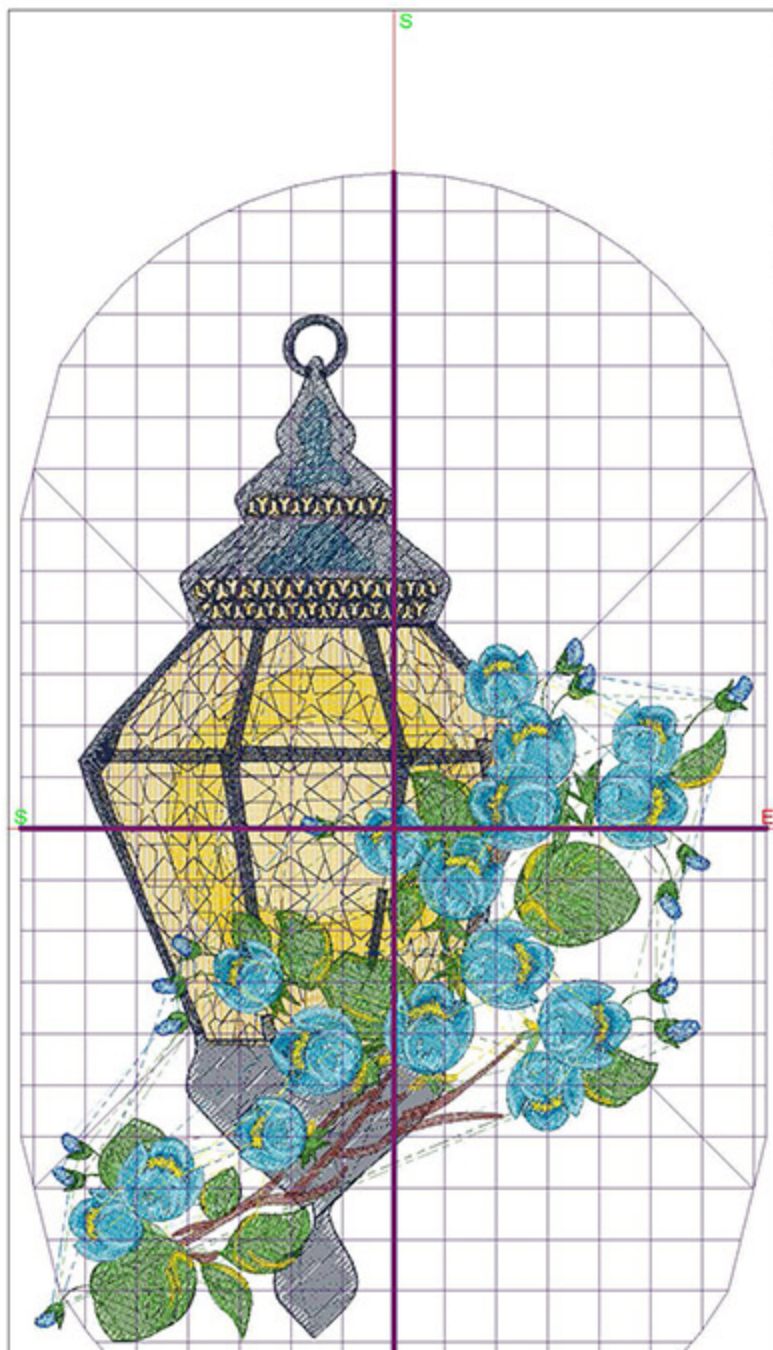

## Design Worksheet

BERNINA Embroidery Software DesignerPlus  
Design: LIDBlueCascade6x8

Stitches: 54875  
Colors: 11  
Height: 186.6 mm  
Width: 149.6 mm  
Zoom: 0.74

Total bobbin: 95.86m

Color Film:

#	Chart	Code	Name	Thread
1.		1625	Butterscotch	62.67m
2.		1980	Sunflower	12.80m
3.		1995	Fluorescent Yellow	8.92m
4.		1944	Blueberry Smash	53.27m
5.		1762	Deep Ocean	1.95m
6.		1842	True Blue	4.31m
7.		1770	Green	31.58m
8.		1858	Chestnut	3.69m
9.		1648	Celery	14.44m
10.		1980	Sunflower	3.41m
11.		1762	Deep Ocean	10.30m
12.		1895	Teal Blue	37.93m
13.		1892	Robin's Egg	22.98m
14.		1980	Sunflower	3.27m

#	Chart	Code	Name	Thread
1.	■	1980	Sunflower	31.43m
2.	■	1995	Fluorescent Yellow	11.67m
3.	■	1664	Graphite	36.65m
4.	■	1862	Rhino	1.02m
5.	■	1801	Super White	39.89m
6.	■	1770	Green	33.33m
7.	■	1648	Celery	14.89m
8.	■	1770	Green	0.69m
9.	■	1902	Hunter Green	1.44m
10.	■	1861	Palomino	12.27m
11.	■	1832	Majestic Purple	3.33m
12.	■	1831	Purple Pansy	7.11m
13.	■	1625	Butterscotch	0.57m
14.	■	1981	Carmine	1.28m

## Design Worksheet

BERNINA Embroidery Software DesignerPlus

Design: LIDMorrocanBlueCascade6x8

Stitches: 51444

Colors: 12

Height: 199.9 mm

Width: 139.4 mm

Zoom: 0.79

Total bobbin: 82.13m

Color Film:

#	Chart	Code	Name	Thread
1.		1625	Butterscotch	37.39m
2.		1980	Sunflower	9.21m
3.		1666	Cornsilk	7.26m
4.		1944	Blueberry Smash	63.66m
5.		1762	Deep Ocean	1.69m
6.		1842	True Blue	4.00m
7.		1770	Green	29.14m
8.		1858	Chestnut	3.43m
9.		1848	Pastoral Green	13.58m
10.		1980	Sunflower	3.11m
11.		1762	Deep Ocean	9.57m
12.		1895	Teal Blue	34.84m
13.		1892	Robin's Egg	21.44m
14.		1623	Daffodil	3.14m