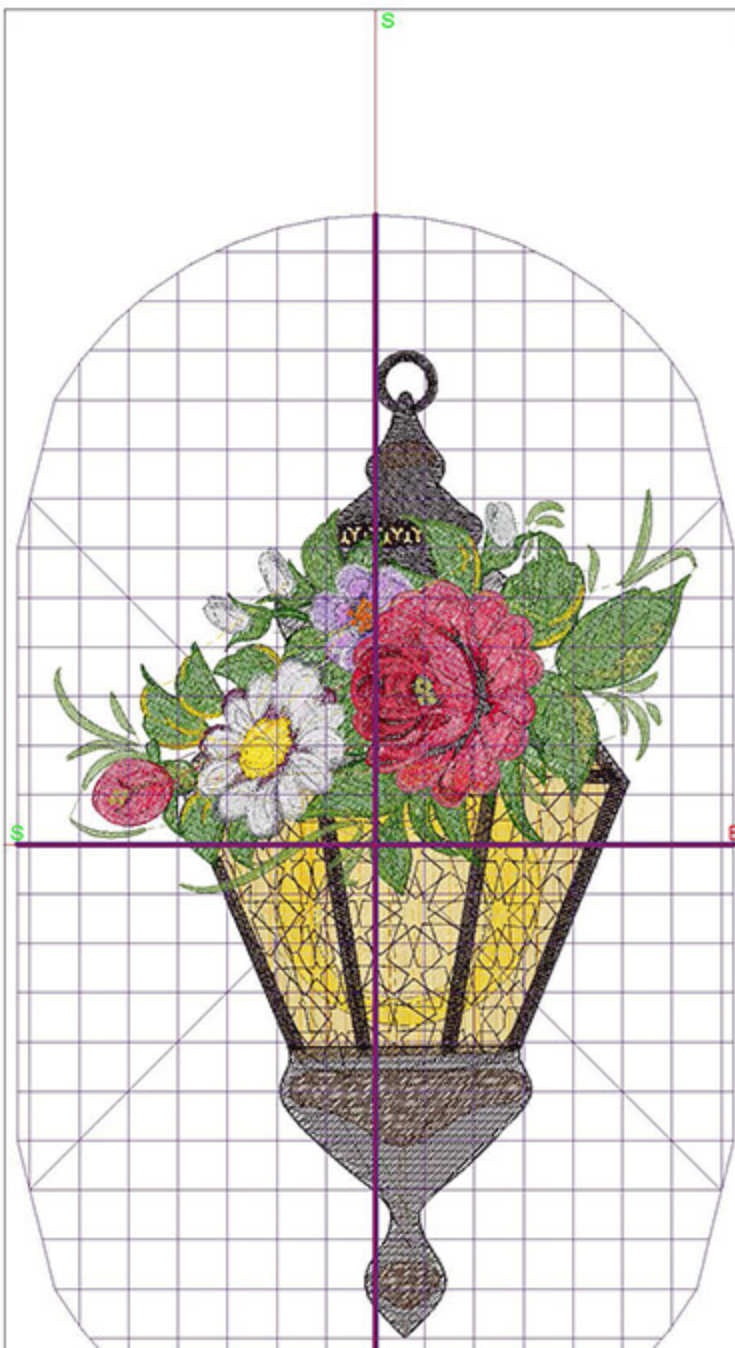

## Design Worksheet

BERNINA Embroidery Software DesignerPlus  
Design: LIDBlueCascade6x8

Stitches: 54875  
Colors: 11  
Height: 186.6 mm  
Width: 149.6 mm  
Zoom: 0.74

Total bobbin: 95.86m

Color Film:

#	Chart	Code	Name	Thread
1.		1625	Butterscotch	62.67m
2.		1980	Sunflower	12.80m
3.		1995	Fluorescent Yellow	8.92m
4.		1944	Blueberry Smash	53.27m
5.		1762	Deep Ocean	1.95m
6.		1842	True Blue	4.31m
7.		1770	Green	31.58m
8.		1858	Chestnut	3.69m
9.		1648	Celery	14.44m
10.		1980	Sunflower	3.41m
11.		1762	Deep Ocean	10.30m
12.		1895	Teal Blue	37.93m
13.		1892	Robin's Egg	22.98m
14.		1980	Sunflower	3.27m

#	Chart	Code	Name	Thread
1.	■	1980	Sunflower	31.43m
2.	■	1995	Fluorescent Yellow	11.67m
3.	■	1664	Graphite	36.65m
4.	■	1862	Rhino	1.02m
5.	■	1801	Super White	39.89m
6.	■	1770	Green	33.33m
7.	■	1648	Celery	14.89m
8.	■	1770	Green	0.69m
9.	■	1902	Hunter Green	1.44m
10.	■	1861	Palomino	12.27m
11.	■	1832	Majestic Purple	3.33m
12.	■	1831	Purple Pansy	7.11m
13.	■	1625	Butterscotch	0.57m
14.	■	1981	Carmine	1.28m

#	Chart	Code	Name	Thread
1.		1625	Butterscotch	19.42m
2.		1980	Sunflower	6.73m
3.		1666	Cornsilk	4.52m
4.		1665	Coal	46.37m
5.		1539	Stone	3.58m
6.		1770	Green	34.56m
7.		1648	Celery	12.07m
8.		1848	Pastoral Green	5.65m
9.		1838	Brick Red	6.03m
10.		1707	Honeysuckle	2.28m
11.		1785	Bordeaux	0.90m
12.		1800	Black	3.85m
13.		1944	Blueberry Smash	4.07m
14.		1785	Bordeaux	6.14m
15.		1625	Butterscotch	9.54m
16.		1832	Majestic Purple	6.92m
17.		1722	Royal Purple	1.62m
18.		1831	Purple Pansy	3.58m
19.		1892	Robin's Egg	8.76m
20.		1895	Teal Blue	1.86m
21.		1764	Denim	1.55m
22.		1801	Super White	3.61m
23.		1982		0.88m
24.		1980	Sunflower	5.68m
25.		1666	Cornsilk	2.73m

## Design Worksheet

BERNINA Embroidery Software DesignerPlus

Design: LIDMorrocanRose6x8

Stitches: 41945

Colors: 20

Height: 200.0 mm

Width: 130.2 mm

Zoom: 0.74