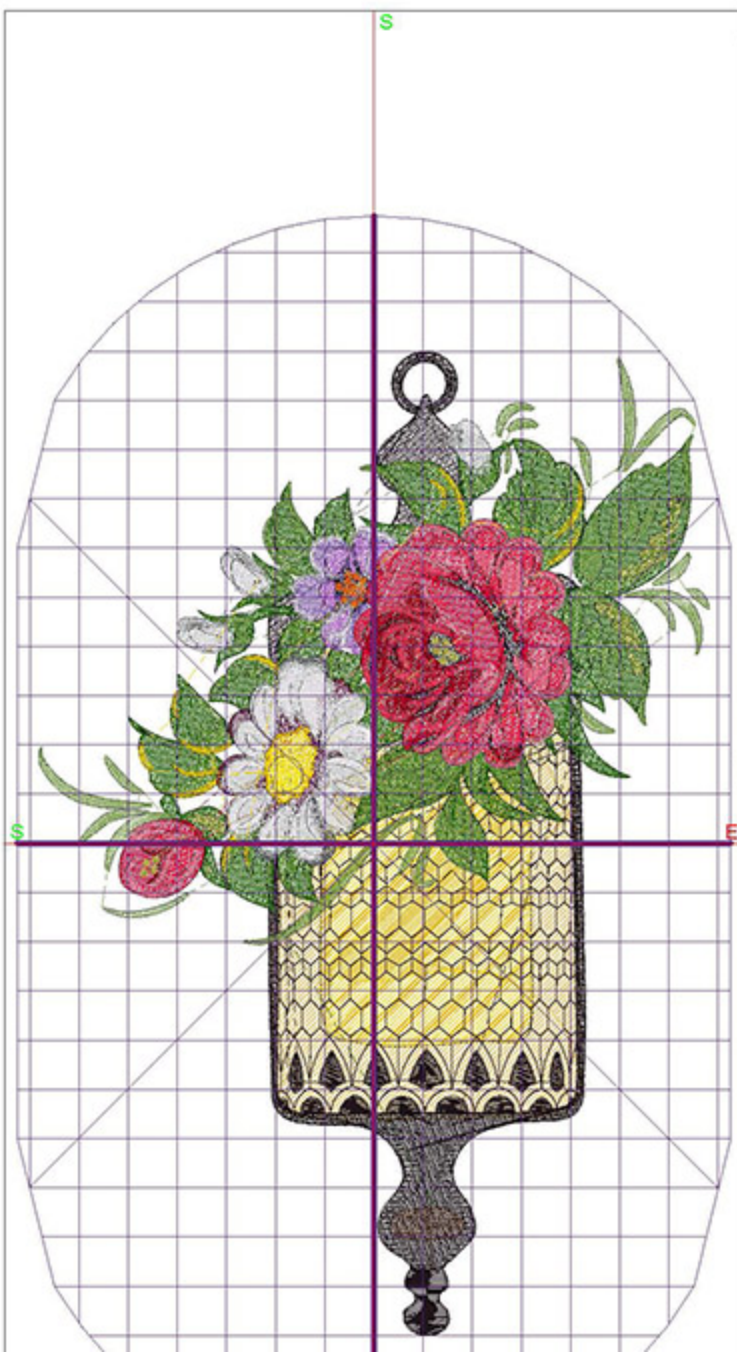

Total bobbin: 72.69m

Color Film:

#	Chart	Code	Name	Thread
1.	■ Madeira Polyneon	1625	Butterscotch	21.88m
2.	■ Madeira Polyneon	1980	Sunflower	12.72m
3.	■ Madeira Polyneon	1931	Bittersweet Chocolate	34.40m
4.	■ Madeira Neon Polyester	1945	Cocoa Mulch	0.62m
5.	■ Madeira Neon Polyester	1770	Green	36.87m
6.	■ Madeira Polyneon	1648	Celery	23.31m
7.	■ Madeira Polyneon	1931	Bittersweet Chocolate	6.18m
8.	■ Madeira Polyneon	1832	Majestic Purple	3.52m
9.	■ Madeira Polyneon	1831	Purple Pansy	1.15m
10.	■ Madeira Polyneon	1801	Super White	1.29m
11.	■ Madeira Polyneon	1785	Bordeaux	3.11m
12.	■ Madeira Polyneon	1838	Brick Red	21.34m
13.	■ Madeira Polyneon	1981	Carmine	3.36m
14.	■ Madeira Polyneon	1707	Honeysuckle	7.46m
15.	■ Madeira Polyneon	1917	Dusty Rose	6.82m
16.	■ Madeira Polyneon	1621	Rust	0.99m
17.	■ Madeira Polyneon	1614	Twister	2.46m
18.	■ Madeira Polyneon	1812	Cement	11.72m
19.	■ Madeira Polyneon	1801	Super White	4.70m
20.	■ Madeira Polyneon	1980	Sunflower	3.86m
21.	■ Madeira Polyneon	1995	Fluorescent Yellow	0.33m
22.	■ Madeira Polyneon	1706	Guacamole	2.65m

Machine runtime: 1:23:05