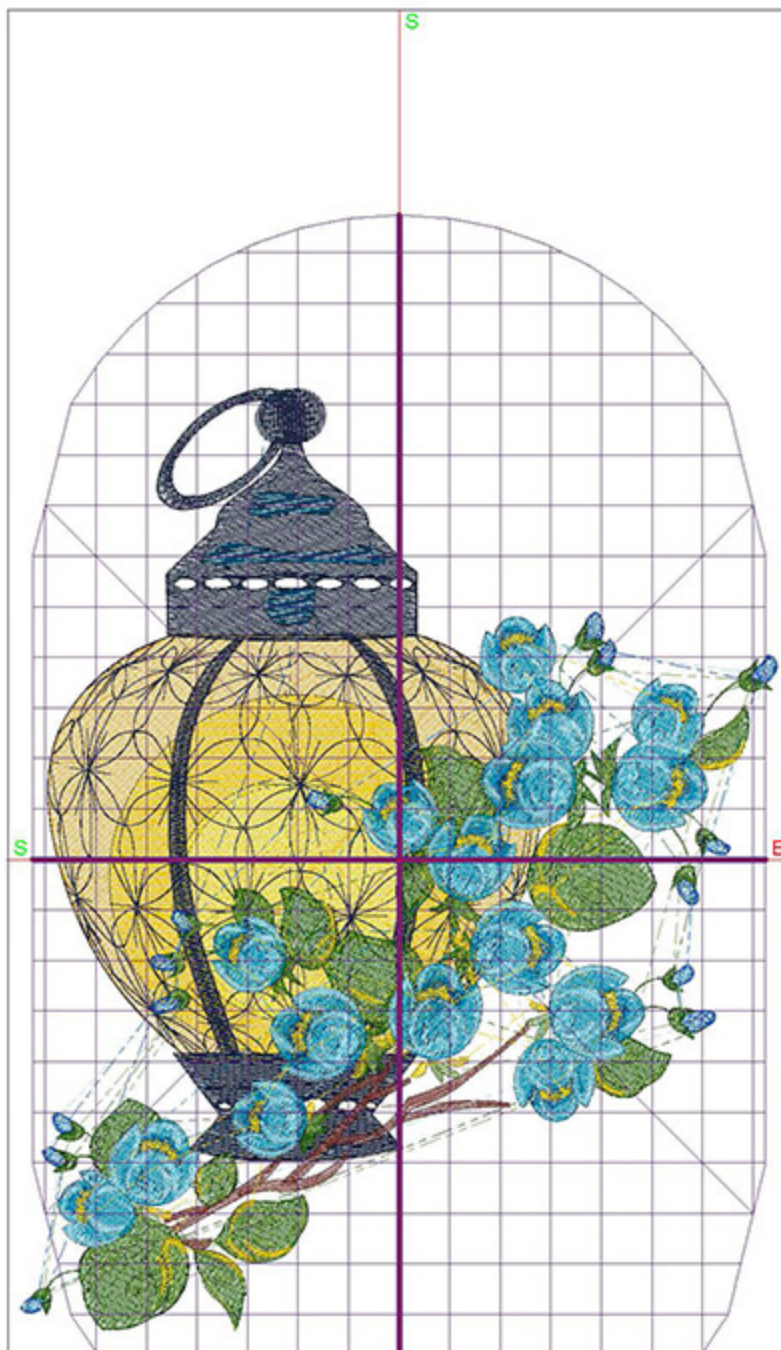

## Design Worksheet

BERNINA Embroidery Software DesignerPlus  
Design: LIDBlueCascade6x8

Stitches: 54875  
Colors: 11  
Height: 186.6 mm  
Width: 149.6 mm  
Zoom: 0.74

Total bobbin: 95.86m

Color Film:

#	Chart	Code	Name	Thread
1.		1625	Butterscotch	62.67m
2.		1980	Sunflower	12.80m
3.		1995	Fluorescent Yellow	8.92m
4.		1944	Blueberry Smash	53.27m
5.		1762	Deep Ocean	1.95m
6.		1842	True Blue	4.31m
7.		1770	Green	31.58m
8.		1858	Chestnut	3.69m
9.		1648	Celery	14.44m
10.		1980	Sunflower	3.41m
11.		1762	Deep Ocean	10.30m
12.		1895	Teal Blue	37.93m
13.		1892	Robin's Egg	22.98m
14.		1980	Sunflower	3.27m

## Design Worksheet

BERNINA Embroidery Software DesignerPlus  
Design: LIDLongLanternBlue6x8

Stitches: 42989  
Colors: 10  
Height: 199.8 mm  
Width: 128.3 mm  
Zoom: 0.79

Total bobbin: 69.11m

Color Film:

#	Chart	Code	Name	Thread
1.	■	1980	Sunflower	31.43m
2.	■	1995	Fluorescent Yellow	11.67m
3.	■	1664	Graphite	36.65m
4.	■	1862	Rhino	1.02m
5.	■	1801	Super White	39.89m
6.	■	1770	Green	33.33m
7.	■	1648	Celery	14.89m
8.	■	1770	Green	0.69m
9.	■	1902	Hunter Green	1.44m
10.	■	1861	Palomino	12.27m
11.	■	1832	Majestic Purple	3.33m
12.	■	1831	Purple Pansy	7.11m
13.	■	1625	Butterscotch	0.57m
14.	■	1981	Carmine	1.28m