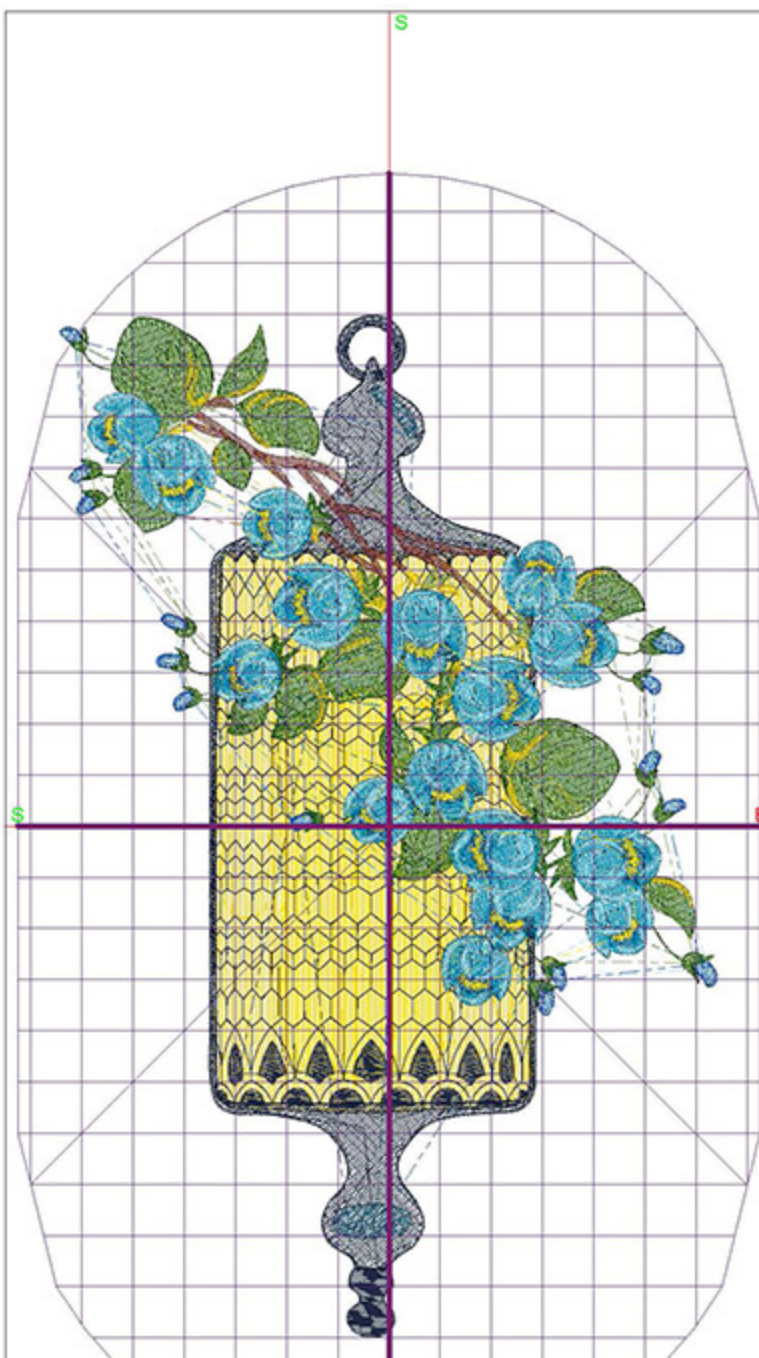

## Design Worksheet

BERNINA Embroidery Software DesignerPlus  
Design: LIDBlueCascade6x8

Stitches: 54875  
Colors: 11  
Height: 186.6 mm  
Width: 149.6 mm  
Zoom: 0.74

Total bobbin: 95.86m

Color Film:

#	Chart	Code	Name	Thread
1.		1625	Butterscotch	62.67m
2.		1980	Sunflower	12.80m
3.		1995	Fluorescent Yellow	8.92m
4.		1944	Blueberry Smash	53.27m
5.		1762	Deep Ocean	1.95m
6.		1842	True Blue	4.31m
7.		1770	Green	31.58m
8.		1858	Chestnut	3.69m
9.		1648	Celery	14.44m
10.		1980	Sunflower	3.41m
11.		1762	Deep Ocean	10.30m
12.		1895	Teal Blue	37.93m
13.		1892	Robin's Egg	22.98m
14.		1980	Sunflower	3.27m

## Design Worksheet

BERNINA Embroidery Software DesignerPlus  
Design: LIDLongLanternBlue6x8

Stitches: 42989  
Colors: 10  
Height: 199.8 mm  
Width: 128.3 mm  
Zoom: 0.79

Total bobbin: 69.11m

Color Film:

#	Chart	Code Name	Thread
1.	■ Madeira Polyneon	1980 Sunflower	29.82m
2.	■ Madeira Polyneon	1623 Daffodil	11.42m
3.	■ Madeira Polyneon	1944 Blueberry Smash	44.13m
4.	■ Madeira Polyneon	1762 Deep Ocean	0.99m
5.	■ Madeira Polyneon	1842 True Blue	3.86m
6.	■ Madeira Neon Polyester	1770 Green	27.72m
7.	■ Madeira Polyneon	1858 Chestnut	3.26m
8.	■ Madeira Polyneon	1648 Celery	12.78m
9.	■ Madeira Polyneon	1980 Sunflower	3.12m
10.	■ Madeira Polyneon	1762 Deep Ocean	9.13m
11.	■ Madeira Polyneon	1895 Teal Blue	32.83m
12.	■ Madeira Polyneon	1892 Robin's Egg	20.51m
13.	■ Madeira Polyneon	1623 Daffodil	3.03m

#	Chart	Code	Name	Thread
1.	■	1980	Sunflower	31.43m
2.	■	1995	Fluorescent Yellow	11.67m
3.	■	1664	Graphite	36.65m
4.	■	1862	Rhino	1.02m
5.	■	1801	Super White	39.89m
6.	■	1770	Green	33.33m
7.	■	1648	Celery	14.89m
8.	■	1770	Green	0.69m
9.	■	1902	Hunter Green	1.44m
10.	■	1861	Palomino	12.27m
11.	■	1832	Majestic Purple	3.33m
12.	■	1831	Purple Pansy	7.11m
13.	■	1625	Butterscotch	0.57m
14.	■	1981	Carmine	1.28m