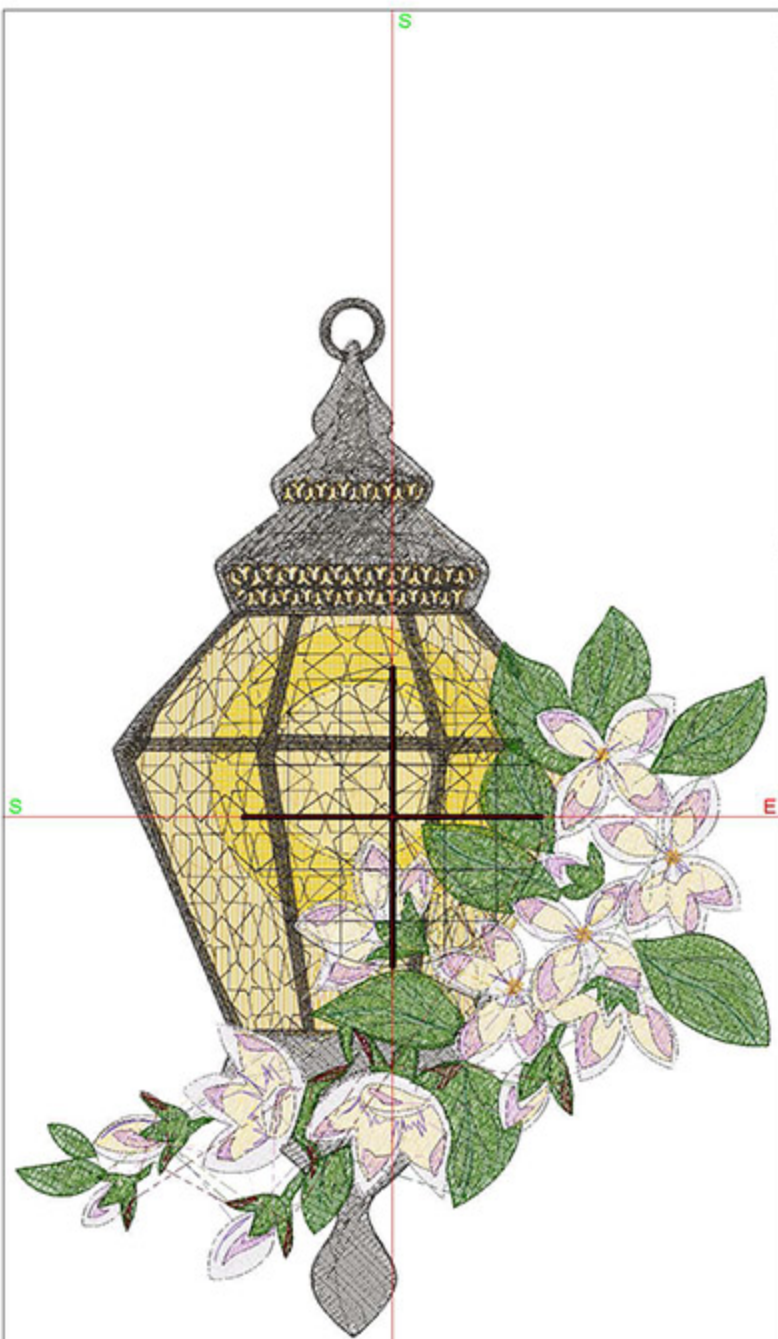

Design Worksheet

BERNINA Embroidery Software DesignerPlus
Design: LIDMorrocanBeauties6x8

Stitches: 44766
Colors: 12
Height: 199.7 mm
Width: 144.8 mm
Zoom: 0.81

Total bobbin: 78.38m

Color Film:

#	Chart	Code	Name	Thread
1.		1625	Butterscotch	28.73m
2.		1980	Sunflower	9.03m
3.		1861	Palomino	5.30m
4.		1664	Graphite	62.30m
5.		36	Olive Drab	1.67m
6.		1801	Super White	40.08m
7.		1770	Green	33.24m
8.		1648	Celery	14.83m
9.		1770	Green	0.69m
10.		1902	Hunter Green	1.44m
11.		1861	Palomino	12.31m
12.		1831	Purple Pansy	7.02m
13.		1832	Majestic Purple	3.32m
14.		1625	Butterscotch	0.57m
15.		1981	Carmine	1.28m

Machine runtime: 1:27:39