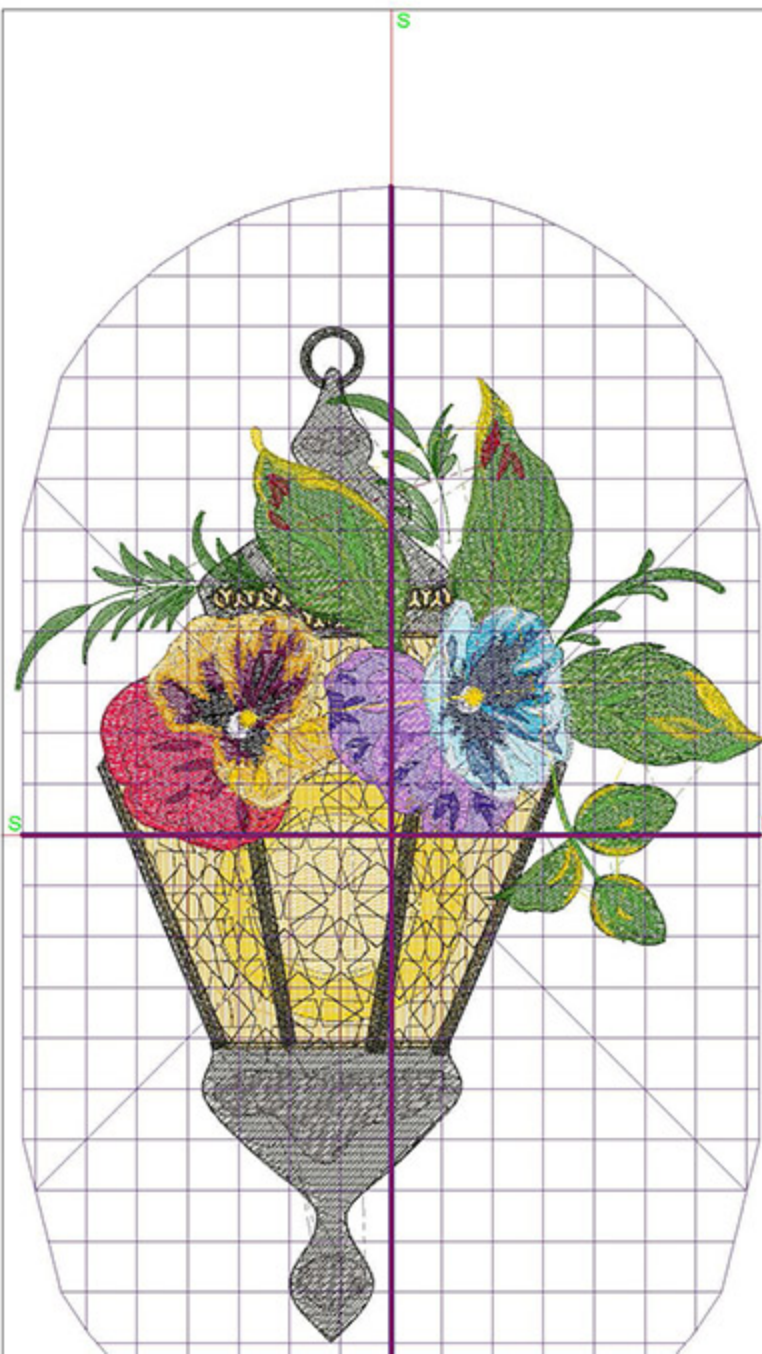

Design Worksheet

BERNINA Embroidery Software DesignerPlus
Design: LIDMorrocanLanterns6x8

Stitches: 40791
Colors: 21
Height: 199.9 mm
Width: 148.0 mm
Zoom: 0.77

Total bobbin: 71.90m

Color Film:

#	Chart	Code	Name	Thread
1.		1625	Butterscotch	19.42m
2.		1980	Sunflower	6.73m
3.		1666	Cornsilk	4.52m
4.		1665	Coal	46.37m
5.		1539	Stone	3.58m
6.		1770	Green	34.56m
7.		1648	Celery	12.07m
8.		1848	Pastoral Green	5.65m
9.		1838	Brick Red	6.03m
10.		1707	Honeysuckle	2.28m
11.		1785	Bordeaux	0.90m
12.		1800	Black	3.85m
13.		1944	Blueberry Smash	4.07m
14.		1785	Bordeaux	6.14m
15.		1625	Butterscotch	9.54m
16.		1832	Majestic Purple	6.92m
17.		1722	Royal Purple	1.62m
18.		1831	Purple Pansy	3.58m
19.		1892	Robin's Egg	8.76m
20.		1895	Teal Blue	1.86m
21.		1764	Denim	1.55m
22.		1801	Super White	3.61m
23.		1982		0.88m
24.		1980	Sunflower	5.68m
25.		1666	Cornsilk	2.73m

Machine runtime: 1:16:55