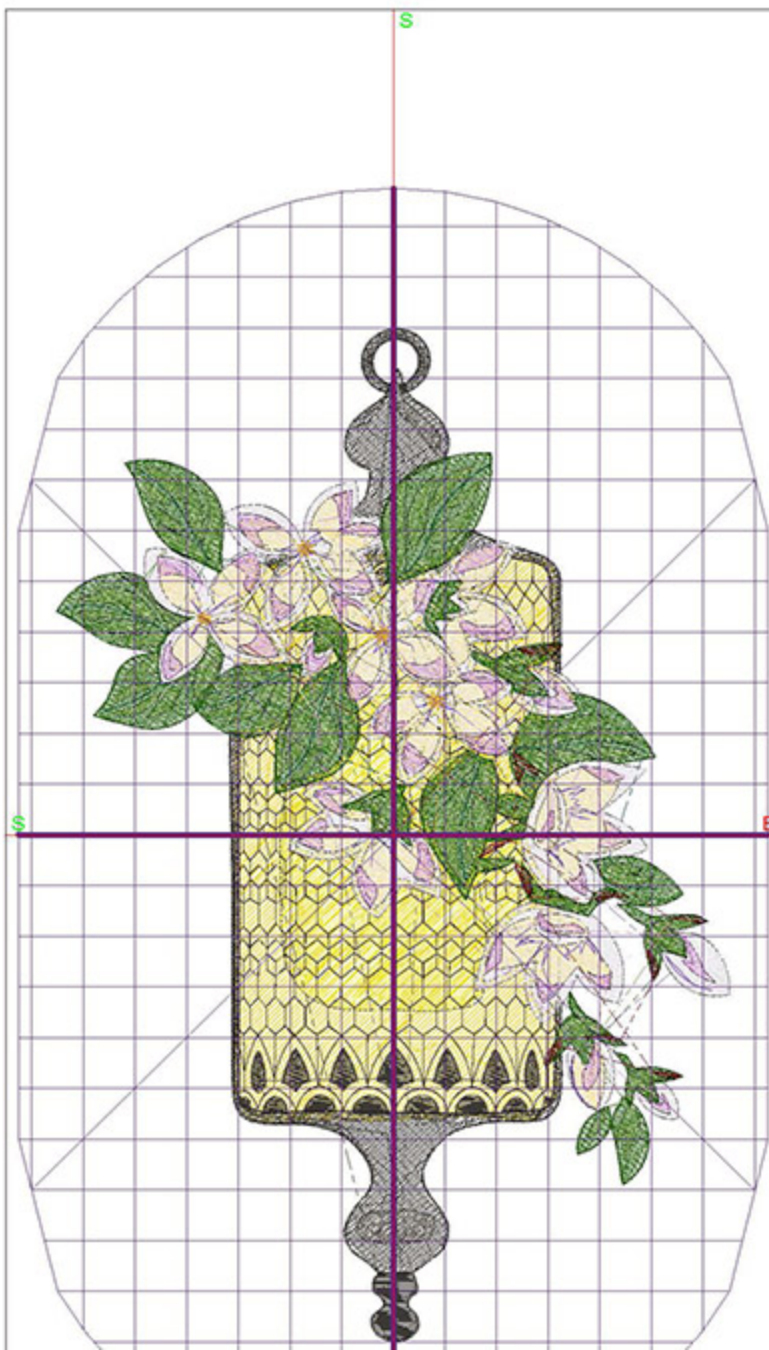

Total bobbin: 69.58m

Color Film:

#	Chart	Code	Name	Thread
1.	■	1980	Sunflower	31.43m
2.	■	1995	Fluorescent Yellow	11.67m
3.	■	1664	Graphite	36.65m
4.	■	1862	Rhino	1.02m
5.	■	1801	Super White	39.89m
6.	■	1770	Green	33.33m
7.	■	1648	Celery	14.89m
8.	■	1770	Green	0.69m
9.	■	1902	Hunter Green	1.44m
10.	■	1861	Palomino	12.27m
11.	■	1832	Majestic Purple	3.33m
12.	■	1831	Purple Pansy	7.11m
13.	■	1625	Butterscotch	0.57m
14.	■	1981	Carmine	1.28m

Machine runtime: 1:22:49