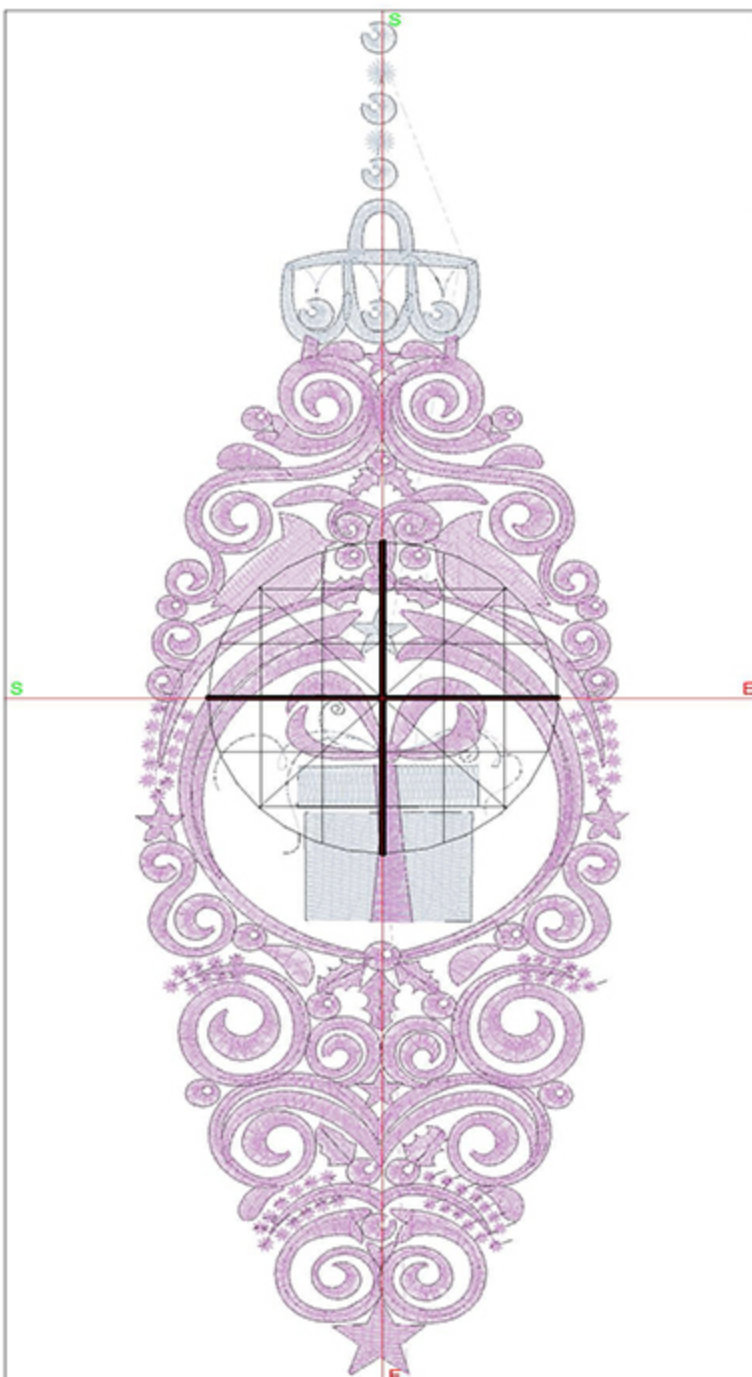

## Design Worksheet

BERNINA Embroidery Software DesignerPlus

Design: CIPresent8x10

Stitches: 24072

Colors: 2

Height: 249.7 mm

Width: 80.7 mm

Zoom: 0.99