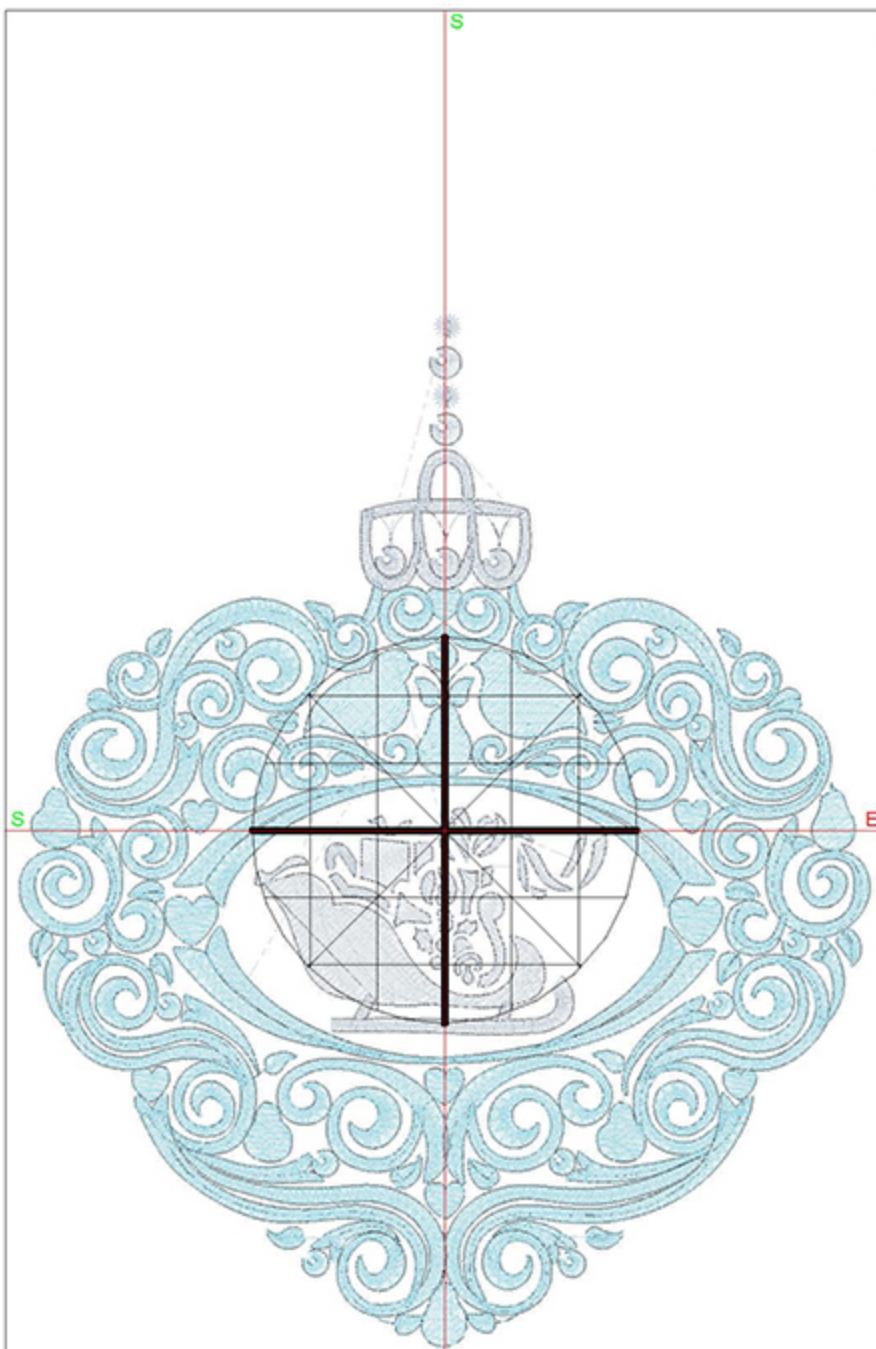

Design Worksheet

BERNINA Embroidery Software DesignerPlus
Design: ClCandyCane5x7

Stitches: 18579
Colors: 2
Height: 174.9 mm
Width: 56.2 mm
Zoom: 1.41

Total bobbin: 25.09m

Color Film:

#	Chart	Code	Name	Thread
1.		1815	Baby Pink	68.83m
2.		1610	Silver	10.67m

Stitches: 27058
Colors: 2
Height: 153.1 mm
Width: 127.2 mm
Zoom: 1.02

Total bobbin: 42.29m

Color Film:

#	Chart	Code	Name	Thread
1.		1818	Powder Pink	109.19m
2.		1610	Silver	16.29m

Machine runtime: 0:35:15

Design: CISleigh5x7

Stitches: 28070

Colors: 2

Height: 154.0 mm

Width: 127.2 mm

Zoom: 1.02

Total bobbin: 43.37m

Color Film:

#	Chart	Code	Name	Thread
1.		Madeira Polyneon 1892	Robin's Egg	111.41m
2.		Madeira Polyneon 1610	Silver	17.92m

Machine runtime: 0:35:50