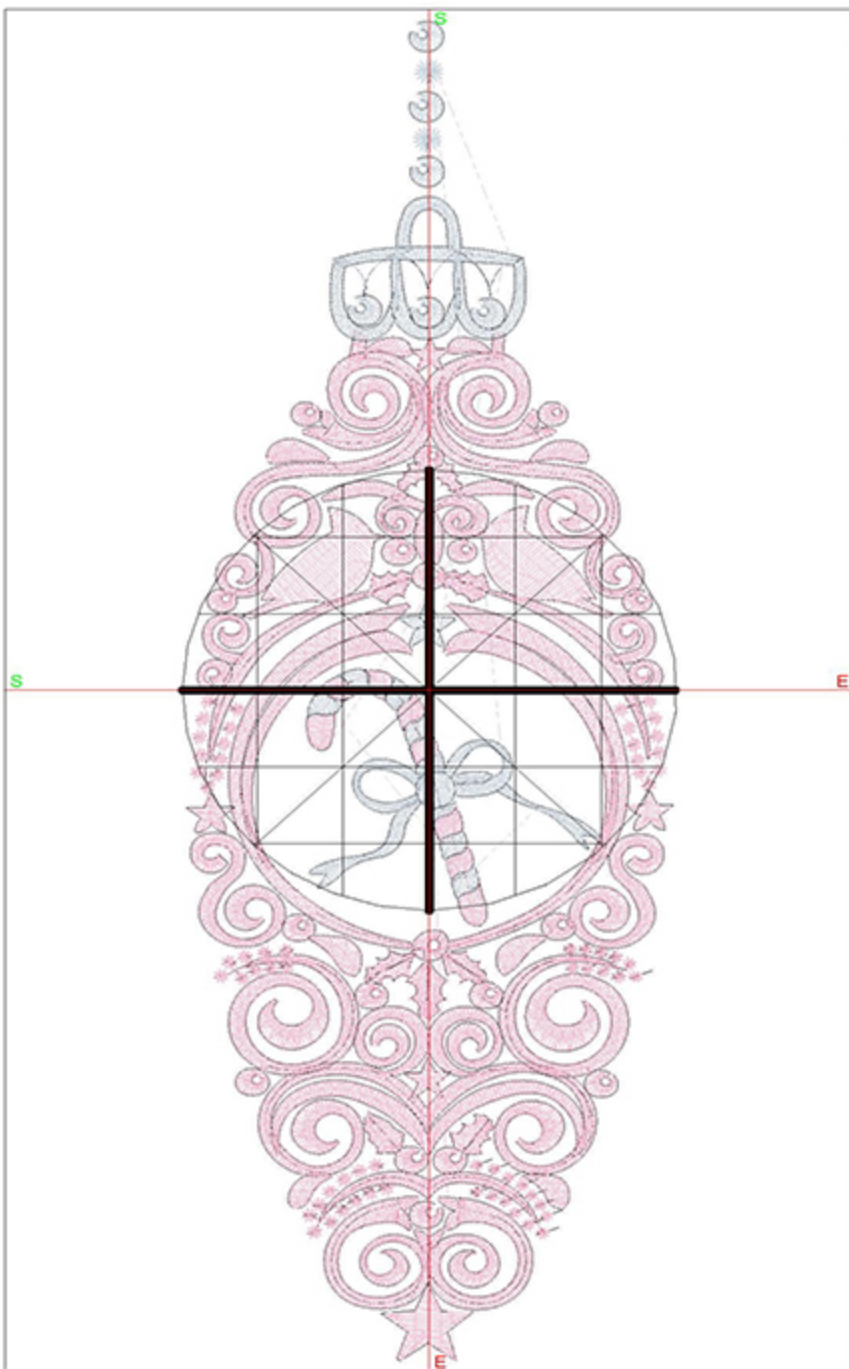

Design Worksheet

BERNINA Embroidery Software DesignerPlus
Design: ClCandyCane5x7

Stitches: 18579
Colors: 2
Height: 174.9 mm
Width: 56.2 mm
Zoom: 1.41

Total bobbin: 25.09m

Color Film:

#	Chart	Code	Name	Thread
1.		1815	Baby Pink	68.83m
2.		1610	Silver	10.67m

Machine runtime: 0:28:29

Design Worksheet

BERNINA Embroidery Software DesignerPlus

Design: C1ChristmasTree5x7

Stitches: 27363

Colors: 2

Height: 154.0 mm

Width: 127.2 mm

Stitches: 27058
Colors: 2
Height: 153.1 mm
Width: 127.2 mm
Zoom: 1.02

Total bobbin: 42.29m

Color Film:

#	Chart	Code	Name	Thread
1.		1818	Powder Pink	109.19m
2.		1610	Silver	16.29m

Machine runtime: 0:35:15