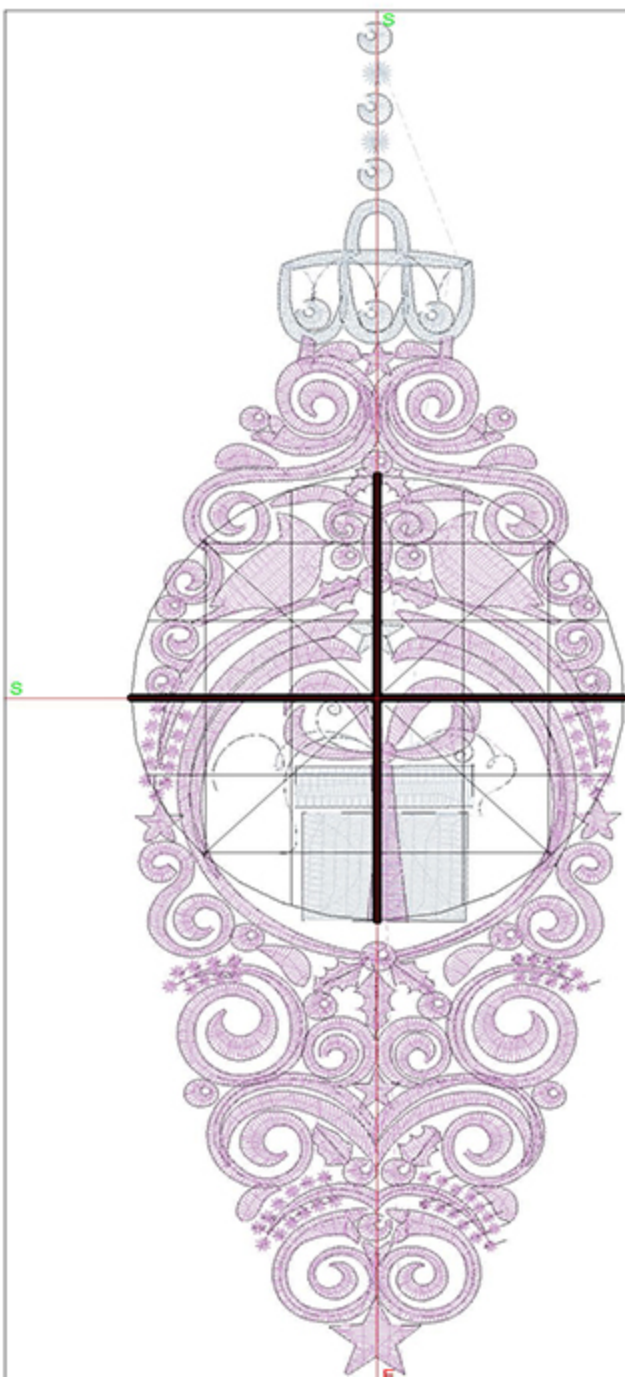

Total bobbin: 22.95m

Color Film:

#	Chart	Code Name	Thread
1.	Madeira Polyneon	1610 Silver	6.00m
2.	Yenmet	7025 SN-12 Metallic Violet	57.93m
3.	Madeira Polyneon	1610 Silver	5.14m
4.	Yenmet	7025 SN-12 Metallic Violet	2.93m

Machine runtime: 0:25:48