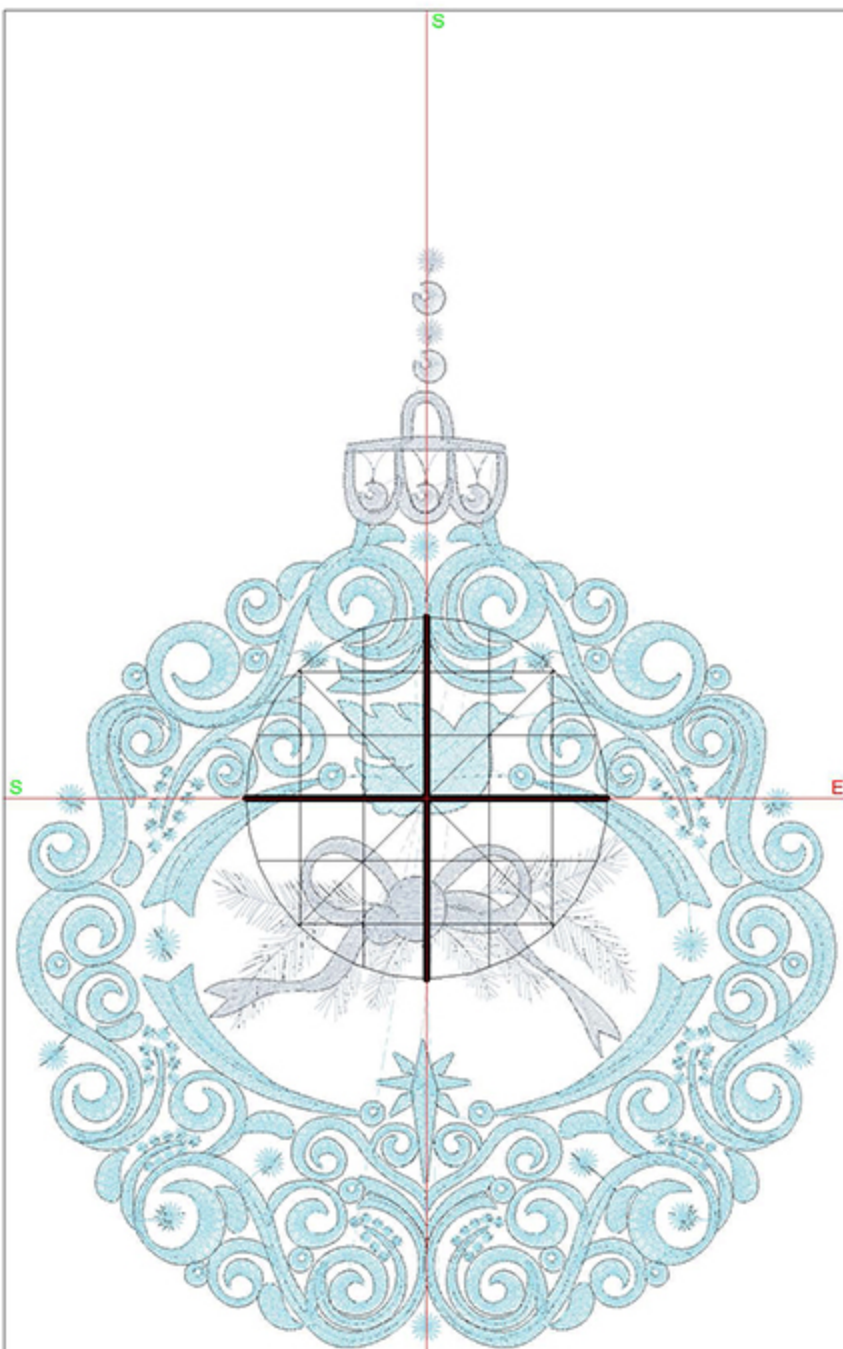

Total bobbin: 52.51m

Color Film:

#	Chart	Code	Name	Thread
1.	Madeira Polyneon	1892	Robin's Egg	126.99m
2.	Madeira Polyneon	1610	Silver	23.69m

Machine runtime: 0:46:13