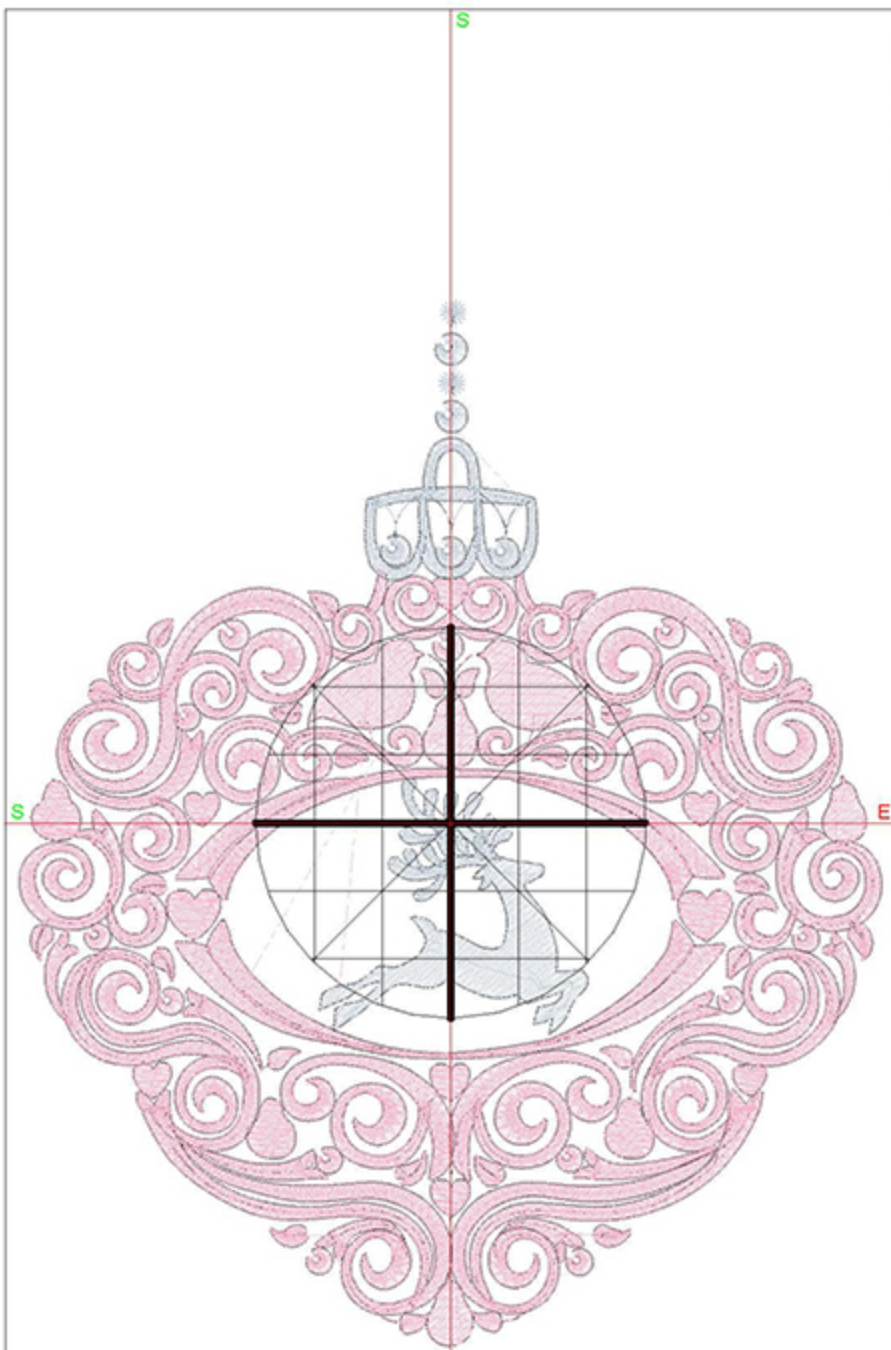

Design Worksheet

BERNINA Embroidery Software DesignerPlus

Design: CIReindeer5x7

Stitches: 27292

Colors: 2

Height: 154.0 mm

Width: 127.2 mm

Zoom: 1.05

Total bobbin: 42.30m

Color Film:

#	Chart	Code	Name	Thread
1.		Madeira Polyneon	1610 Silver	7.76m
2.		Madeira Polyneon	1815 Baby Pink	111.97m
3.		Madeira Polyneon	1610 Silver	6.23m

Machine runtime: 0:34:10