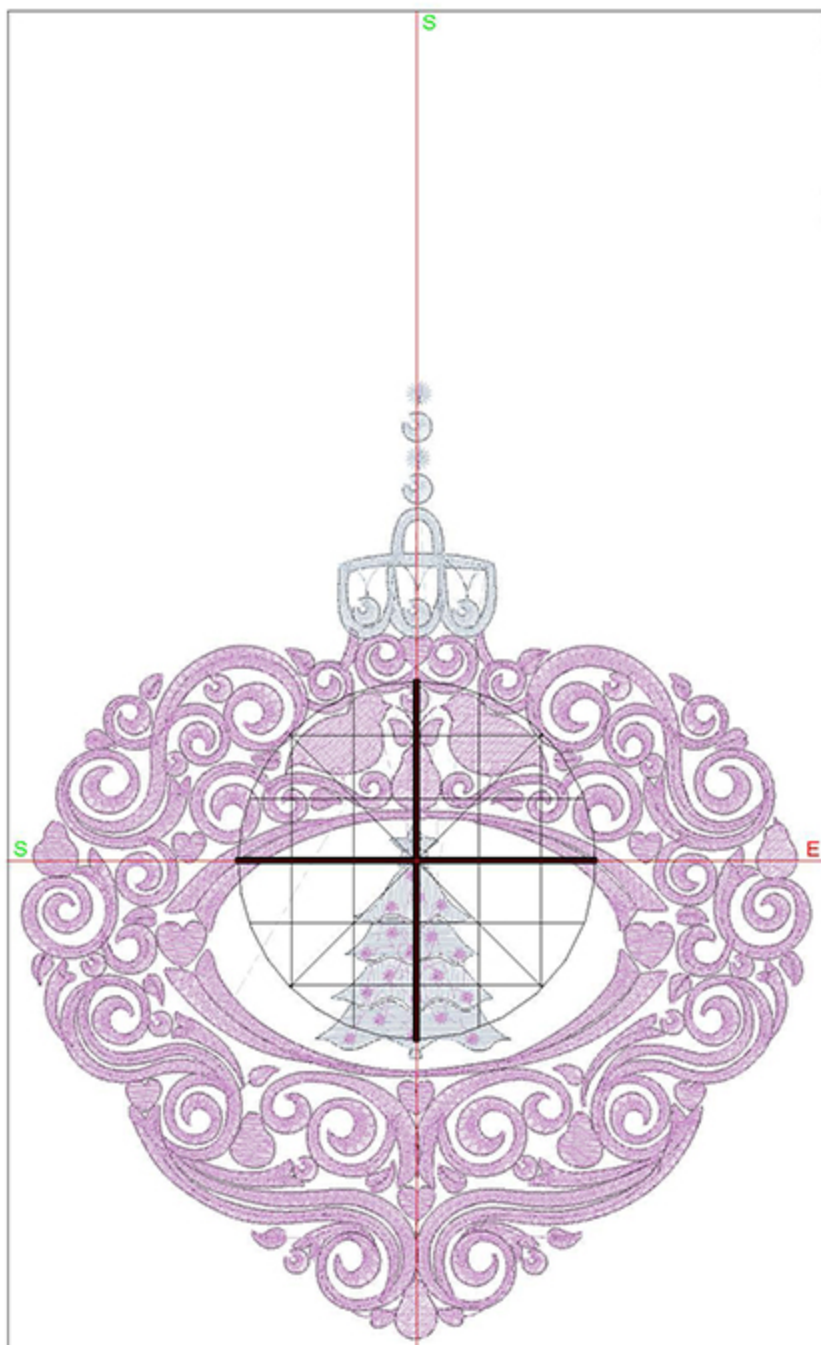

Design Worksheet

BERNINA Embroidery Software DesignerPlus
Design: ClCandyCane5x7

Stitches: 18579
Colors: 2
Height: 174.9 mm
Width: 56.2 mm
Zoom: 1.41

Total bobbin: 25.09m

Color Film:

#	Chart	Code	Name	Thread
1.		1815	Baby Pink	68.83m
2.		1610	Silver	10.67m

Machine runtime: 0:28:29

Design Worksheet

BERNINA Embroidery Software DesignerPlus

Design: C1ChristmasTree5x7

Stitches: 27363

Colors: 2

Height: 154.0 mm

Width: 127.2 mm

Zoom: 0.92

Total bobbin: 42.51m

Color Film:

#	Chart	Code	Name	Thread
1.	 Yenmet	7025	SN-12 Metallic Violet	111.63m
2.	 Madeira Polyneon	1610	Silver	12.67m
3.	 Yenmet	7025	SN-12 Metallic Violet	2.17m

Machine runtime: 0:39:07