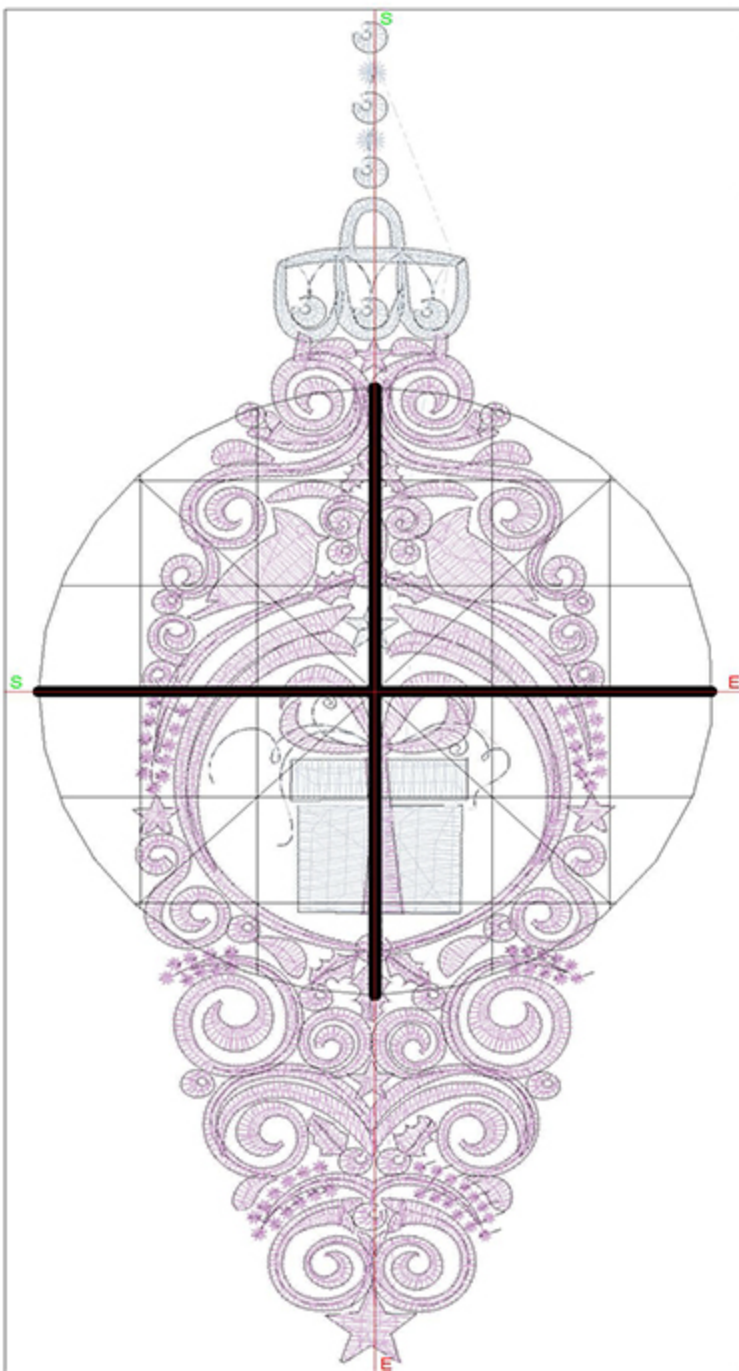

Design: C1ChristmasTree4x5

Stitches: 22769

Colors: 2

Height: 127.0 mm

Width: 104.9 mm

Zoom: 1.13

Total bobbin: 30.93m

Color Film:

Stitches: 22227
Colors: 2
Height: 126.9 mm
Width: 94.6 mm
Zoom: 1.45

Total bobbin: 30.35m

Color Film:

#	Chart	Code	Name	Thread
1.		1900	Celadon	83.67m
2.		1610	Silver	12.00m

Machine runtime: 0:31:34

Design Worksheet

Machine runtime: 0:31:40

Design Worksheet

BERNINA Embroidery Software DesignerPlus
Design: CIPineBow4x5

Stitches: 23402
Colors: 2
Height: 126.9 mm
Width: 94.6 mm
Zoom: 1.40

Total bobbin: 31.66m

Color Film:

#	Chart	Code	Name	Thread
1.		1892	Robin's Egg	83.67m
2.		1610	Silver	16.57m

Machine runtime: 0:33:57

Design Worksheet

BERNINA Embroidery Software DesignerPlus
Design: ClPresent4x5

Stitches: 12099
Colors: 2
Height: 127.1 mm
Width: 41.1 mm
Zoom: 1.94