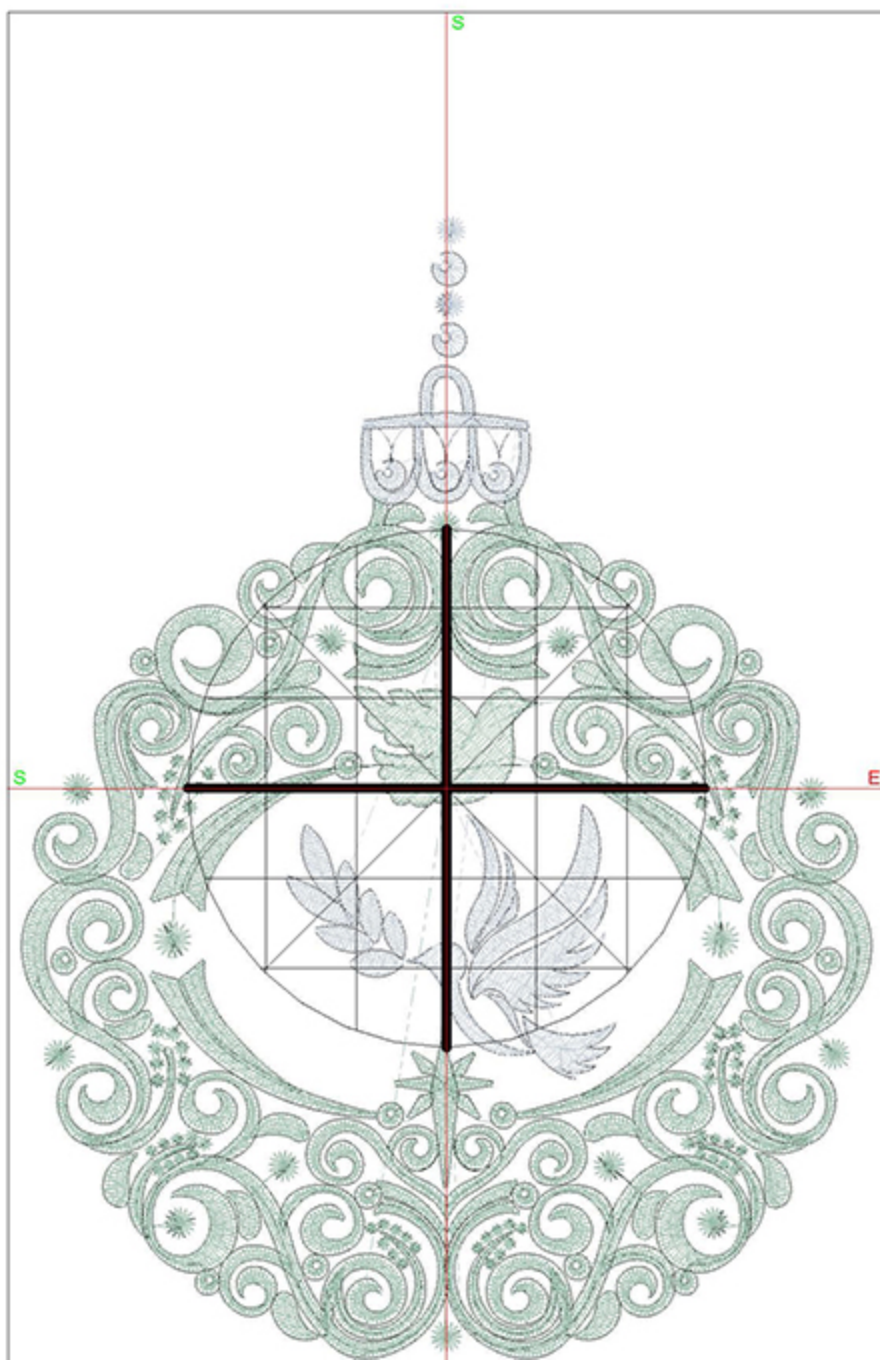

Design: C1ChristmasTree4x5

Stitches: 22769

Colors: 2

Height: 127.0 mm

Width: 104.9 mm

Zoom: 1.13

Total bobbin: 30.93m

Color Film:

#	Chart	Code	Name	Thread
1.		Yenmet	7025 SN-12 Metallic Violet	86.07m
2.		Madeira Polyneon	1610 Silver	9.69m
3.		Yenmet	7025 SN-12 Metallic Violet	1.98m

Machine runtime: 0.32:51

Design Worksheet

BERNINA Embroidery Software DesignerPlus
Design: CIDoveBranch4x5

Stitches: 22227
Colors: 2
Height: 126.9 mm
Width: 94.6 mm
Zoom: 1.45

Total bobbin: 30.35m

Color Film:

#	Chart	Code	Name	Thread
1.		1900	Celadon	83.67m
2.		1610	Silver	12.00m

Machine runtime: 0:31:34

Design Worksheet