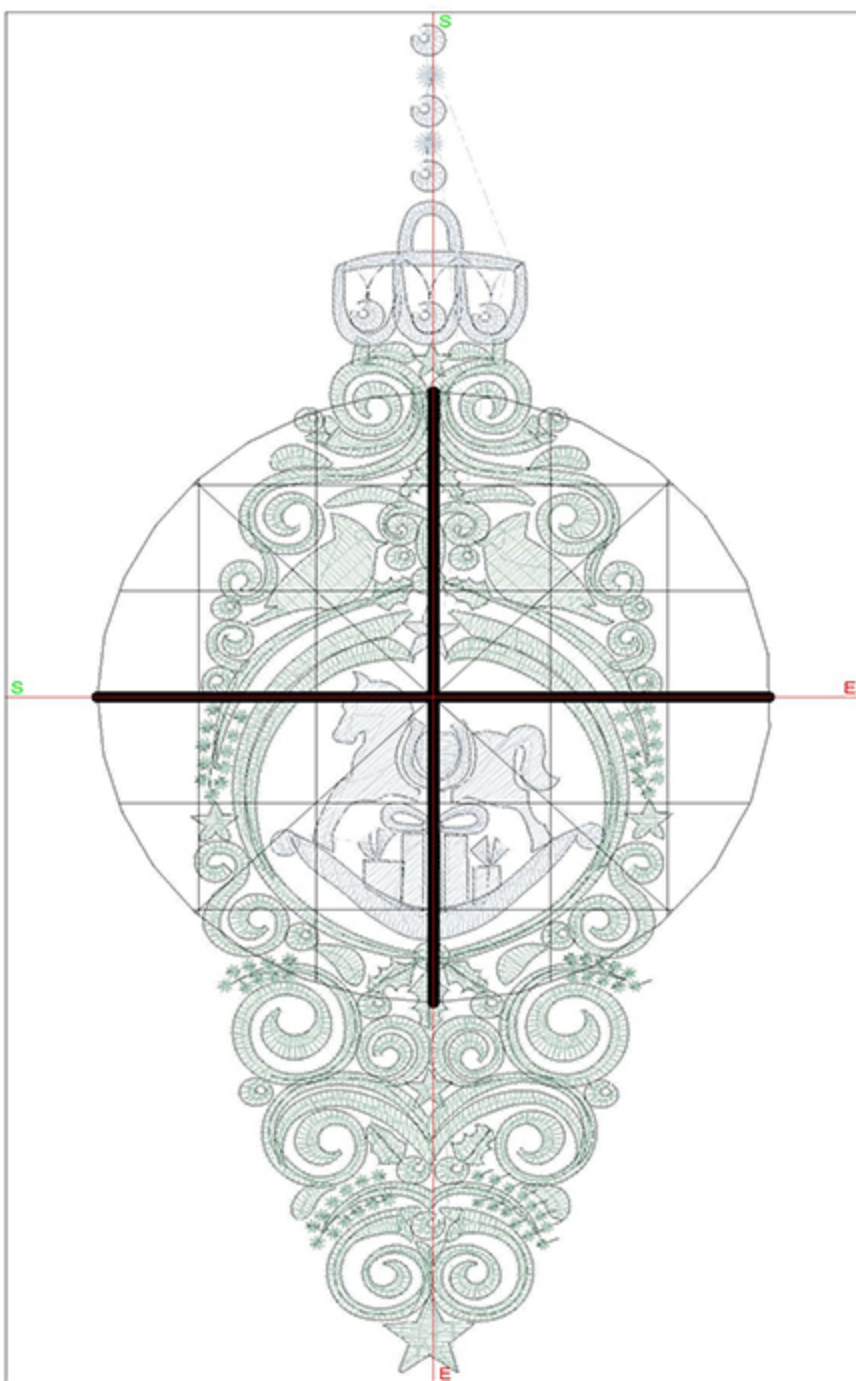

Stitches: 22227
Colors: 2
Height: 126.9 mm
Width: 94.6 mm
Zoom: 1.45

Total bobbin: 30.35m

Color Film:

#	Chart	Code	Name	Thread
1.		1900	Celadon	83.67m
2.		1610	Silver	12.00m

Machine runtime: 0:31:34

Design Worksheet

#	Chart	Code	Name	Thread
1.		1892	Robin's Egg	83.67m
2.		1610	Silver	16.57m

Machine runtime: 0:33:57

Design Worksheet

BERNINA Embroidery Software DesignerPlus
Design: ClPresent4x5

Stitches: 12099
Colors: 2
Height: 127.1 mm
Width: 41.1 mm
Zoom: 1.94

Design Worksheet

BERNINA Embroidery Software DesignerPlus

Design: CIRockingHorse4x5

Stitches: 12650

Colors: 2

Height: 127.0 mm

Width: 41.1 mm

Zoom: 1.94

Design: CISleigh4x5

Stitches: 23307

Colors: 2

Height: 126.9 mm

Width: 104.8 mm

Zoom: 1.26

Total bobbin: 31.48m

Color Film: