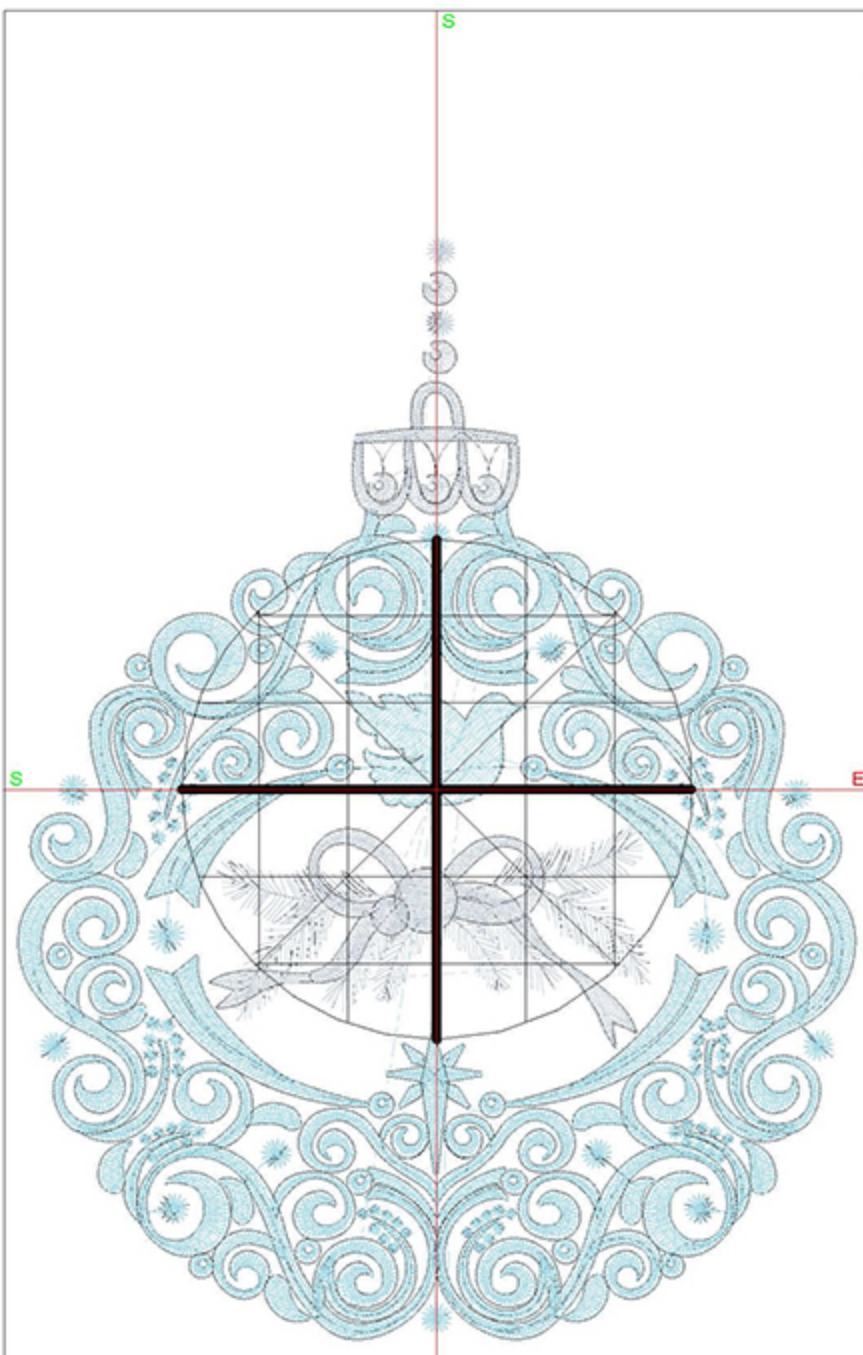

Total bobbin: 31.66m

Color Film:

#	Chart	Code	Name	Thread
1.		1892	Robin's Egg	83.67m
2.		1610	Silver	16.57m

Machine runtime: 0:33:57