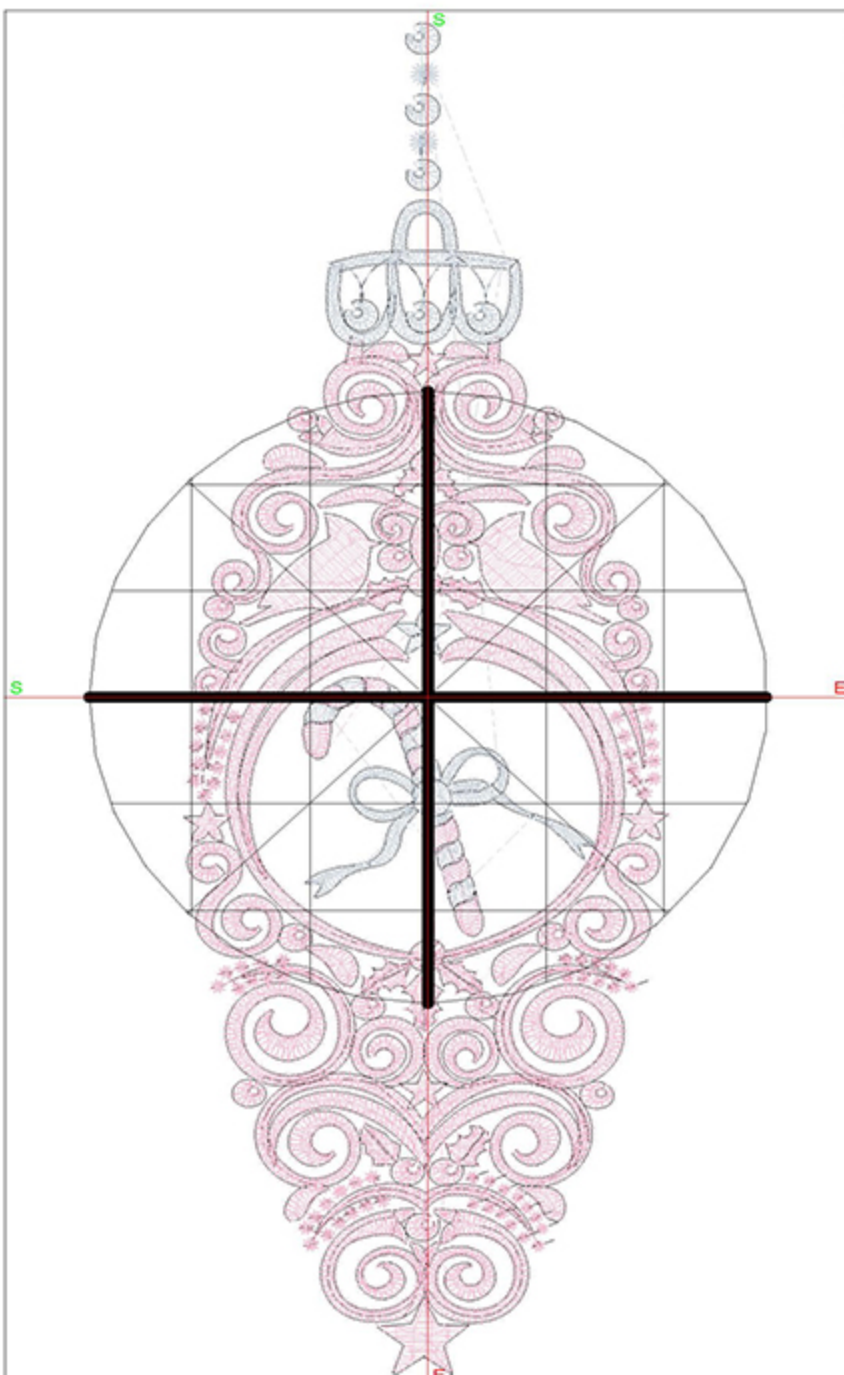

Design Worksheet

BERNINA Embroidery Software DesignerPlus

Design: ClCandyCane4x5

Stitches: 14144

Colors: 2

Height: 127.0 mm

Width: 41.1 mm

Zoom: 1.94

Total bobbin: 15.36m

Color Film:

#	Chart	Code	Name	Thread
1.		Madeira Polyneon 1815	Baby Pink	46.82m
2.		Madeira Polyneon 1610	Silver	7.39m

Machine runtime: 0:20:39

Design Worksheet

BERNINA Embroidery Software DesignerPlus

Design: C1ChristmasTree4x5

Stitches: 22769

Colors: 2

Height: 127.0 mm

Width: 104.9 mm

Zoom: 1.13

Total bobbin: 30.93m

Color Film:

Stitches: 22227
Colors: 2
Height: 126.9 mm
Width: 94.6 mm
Zoom: 1.45

Total bobbin: 30.35m

Color Film:

#	Chart	Code	Name	Thread
1.		1900	Celadon	83.67m
2.		1610	Silver	12.00m

Machine runtime: 0:31:34

Design Worksheet