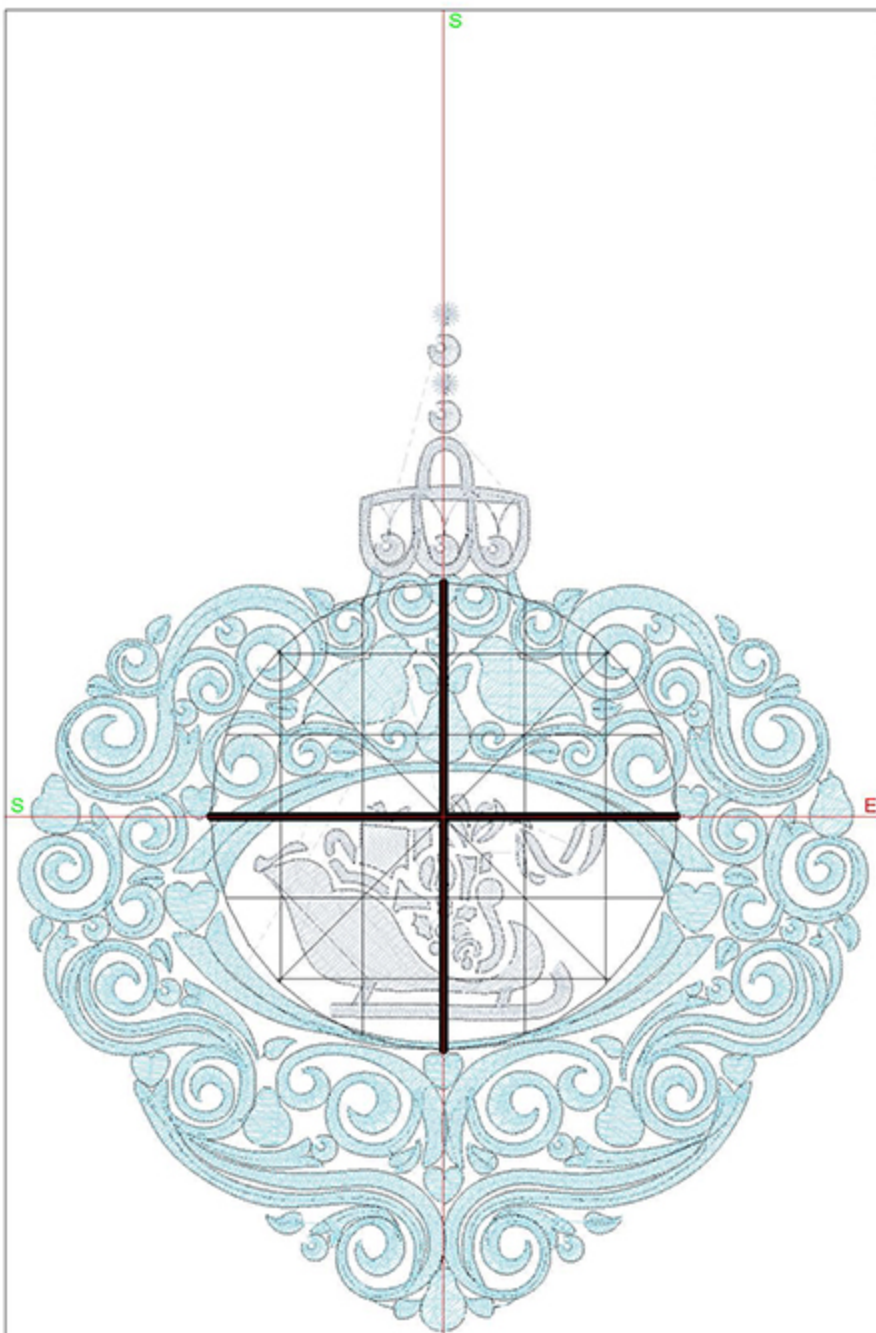

Stitches: 22227
Colors: 2
Height: 126.9 mm
Width: 94.6 mm
Zoom: 1.45

Total bobbin: 30.35m

Color Film:

#	Chart	Code	Name	Thread
1.		1900	Celadon	83.67m
2.		1610	Silver	12.00m

Machine runtime: 0:31:34

Design Worksheet

Design: CISleigh4x5

Stitches: 23307

Colors: 2

Height: 126.9 mm

Width: 104.8 mm

Zoom: 1.26

Total bobbin: 31.48m

Color Film:

#	Chart	Code	Name	Thread
1.		1892	Robin's Egg	85.85m
2.		1610	Silver	13.88m

Machine runtime: 0:29:09