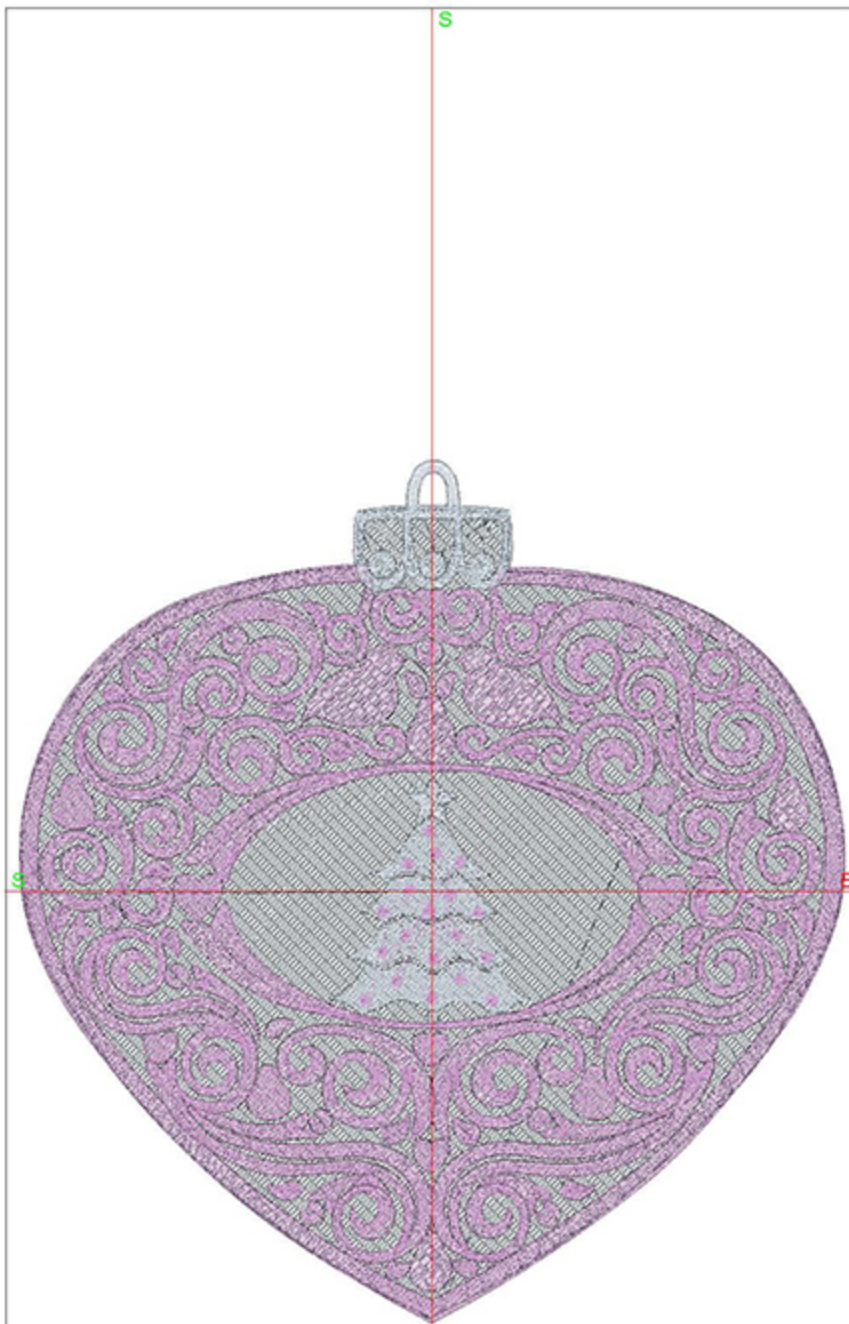

Design Worksheet

Zoom: 1.46

BERNINA Embroidery  
Software DesignerPlus

Name: FSL\_CICandyCane5x7.ART

Height: 175.0 mm  
 Width: 69.7 mm  
 Stitches: 29481  
 Colors: 3  
 Color changes: 4  
 Trims: 58  
 Machine format: Bernina  
 Hoop: BERNINA E16 9cm - 3.51in Round  
 Total bobbin: 57.62m

Machine runtime:

Module	Runtime (hr:min:sec)
Default	1:19:58

Design Worksheet

Zoom: 0.96

BERNINA Embroidery  
Software DesignerPlus

Name: FSL\_C1ChristmasTree5x7.ART

Height: 132.9 mm  
 Width: 127.2 mm  
 Stitches: 39828  
 Colors: 3  
 Color changes: 3  
 Trims: 32  
 Machine format: Bernina  
 Hoop: BERNINA E16 9cm - 3.51in Round  
 Total bobbin: 77.83m

Module	Runtime (hr:min:sec)
Default	1:36:38

Design Worksheet

Zoom: 1.02

BERNINA Embroidery  
Software DesignerPlus

Name: FSL_CIDoveBranch5x7.ART	
Height:	145.7 mm
Width:	127.2 mm
Stitches:	43675
Colors:	3
Color changes:	2
Trims:	36
Machine format:	Bernina
Hoop:	BERNINA E16 9cm - 3.51in Round
Total bobbin:	90.25m