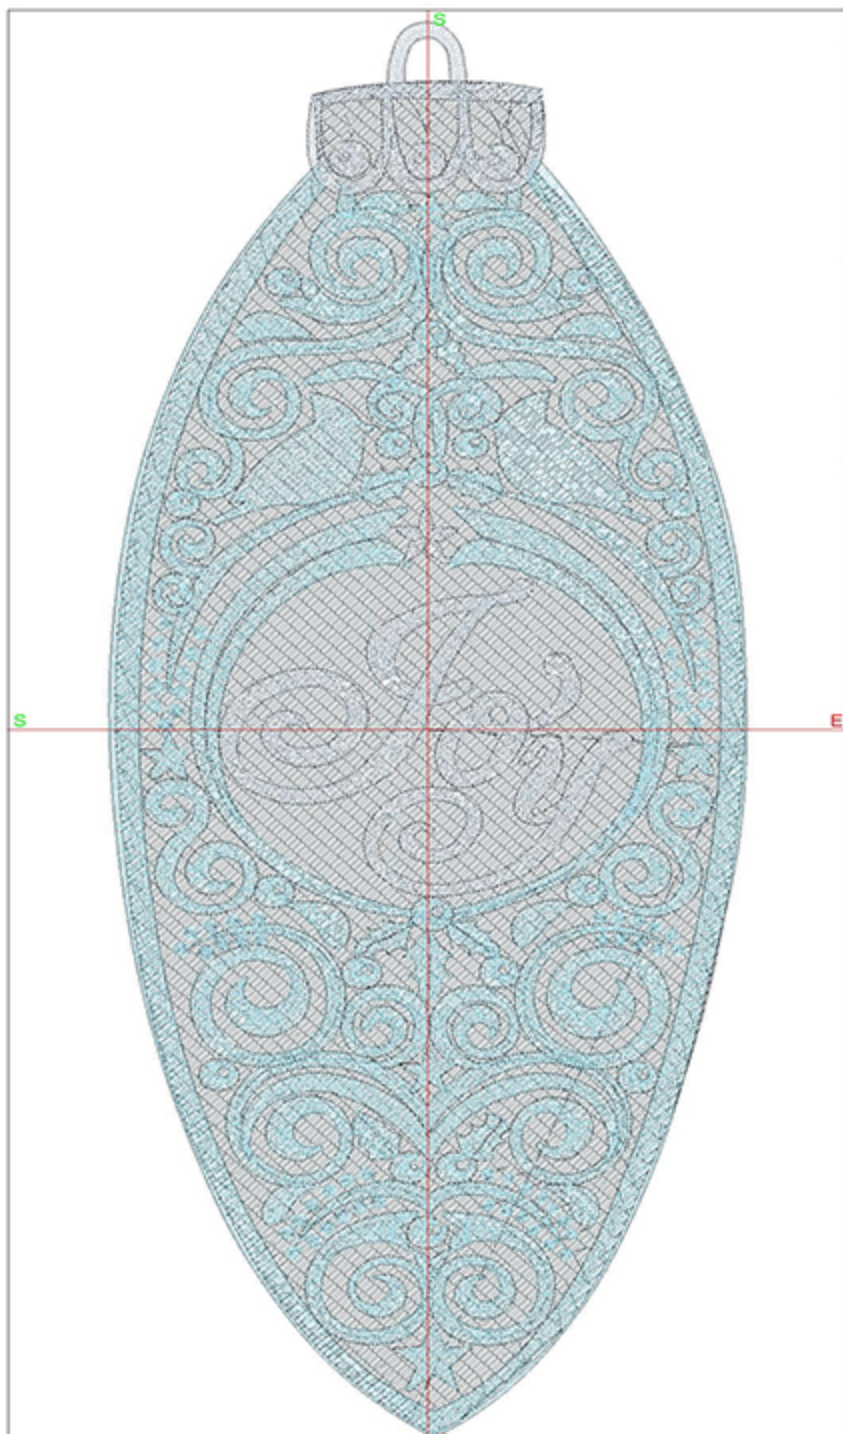

Machine runtime:

Module	Runtime (hr:min:sec)
Default	1:19:58

Design Worksheet

Zoom: 0.96

BERNINA Embroidery  
Software DesignerPlus

Name: FSL\_C1ChristmasTree5x7.ART

Height: 132.9 mm  
 Width: 127.2 mm  
 Stitches: 39828  
 Colors: 3  
 Color changes: 3  
 Trims: 32  
 Machine format: Bernina  
 Hoop: BERNINA E16 9cm - 3.51in Round  
 Total bobbin: 77.83m

Module	Runtime (hr:min:sec)
Default	1:36:38

Design Worksheet

Zoom: 1.02

BERNINA Embroidery  
Software DesignerPlus

Name: FSL_CIDoveBranch5x7.ART	
Height:	145.7 mm
Width:	127.2 mm
Stitches:	43675
Colors:	3
Color changes:	2
Trims:	36
Machine format:	Bernina
Hoop:	BERNINA E16 9cm - 3.51in Round
Total bobbin:	90.25m

Design Worksheet

Zoom: 1.46

BERNINA Embroidery  
Software DesignerPlus

Name: FSL\_CiJoy5x7.ART

Height: 175.0 mm

Width: 69.7 mm

Stitches: 29358

Colors: 3