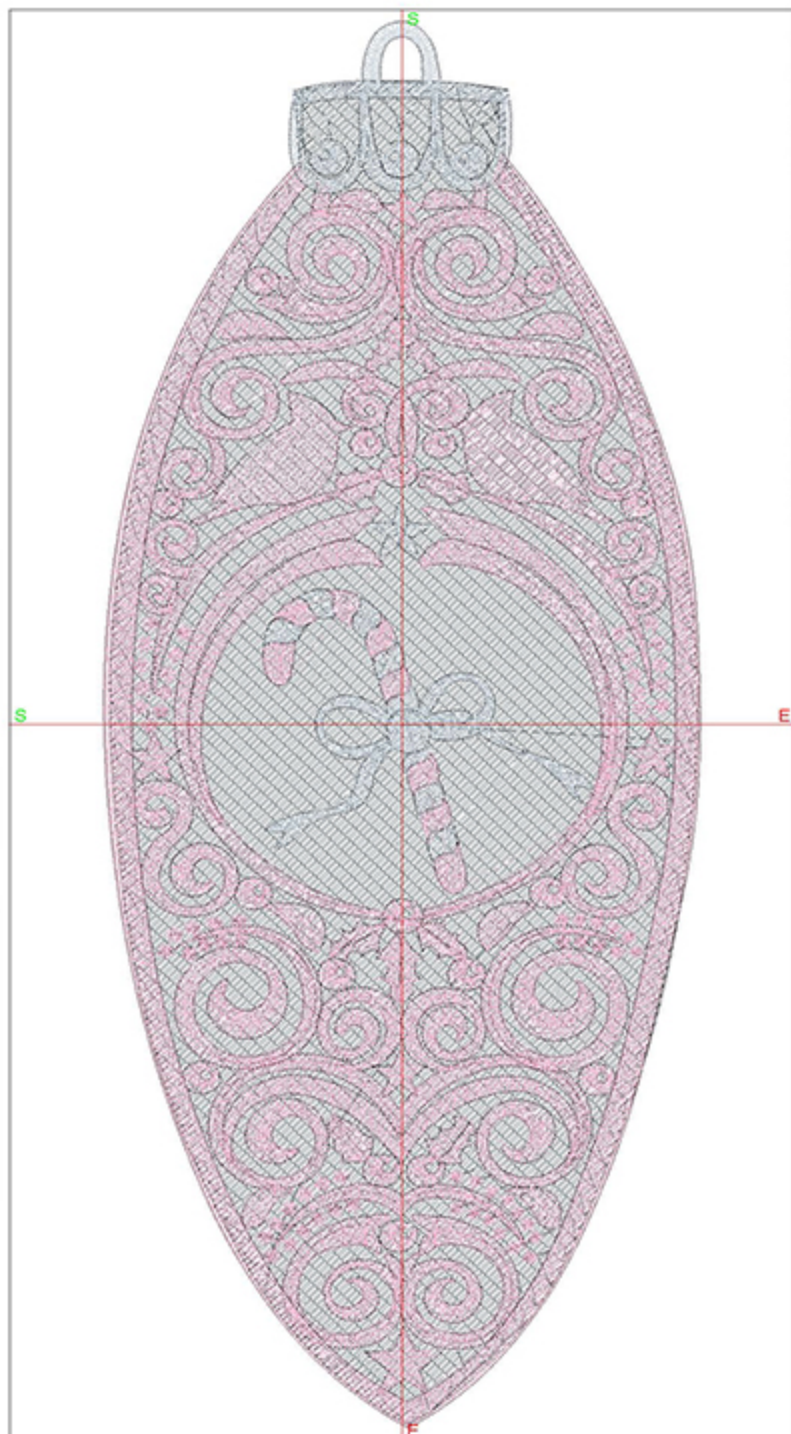

Design Worksheet

Zoom: 1.46

BERNINA Embroidery  
Software DesignerPlus

Name: FSL\_CICandyCane5x7.ART

Height: 175.0 mm  
 Width: 69.7 mm  
 Stitches: 29481  
 Colors: 3  
 Color changes: 4  
 Trims: 58  
 Machine format: Bernina  
 Hoop: BERNINA E16 9cm - 3.51in Round  
 Total bobbin: 57.62m

Machine runtime:

Module	Runtime (hr:min:sec)
Default	1:19:58

Design Worksheet

Zoom: 0.96

BERNINA Embroidery  
Software DesignerPlus

Name: FSL\_C1ChristmasTree5x7.ART

Height: 132.9 mm  
 Width: 127.2 mm  
 Stitches: 39828  
 Colors: 3  
 Color changes: 3  
 Trims: 32  
 Machine format: Bernina  
 Hoop: BERNINA E16 9cm - 3.51in Round  
 Total bobbin: 77.83m