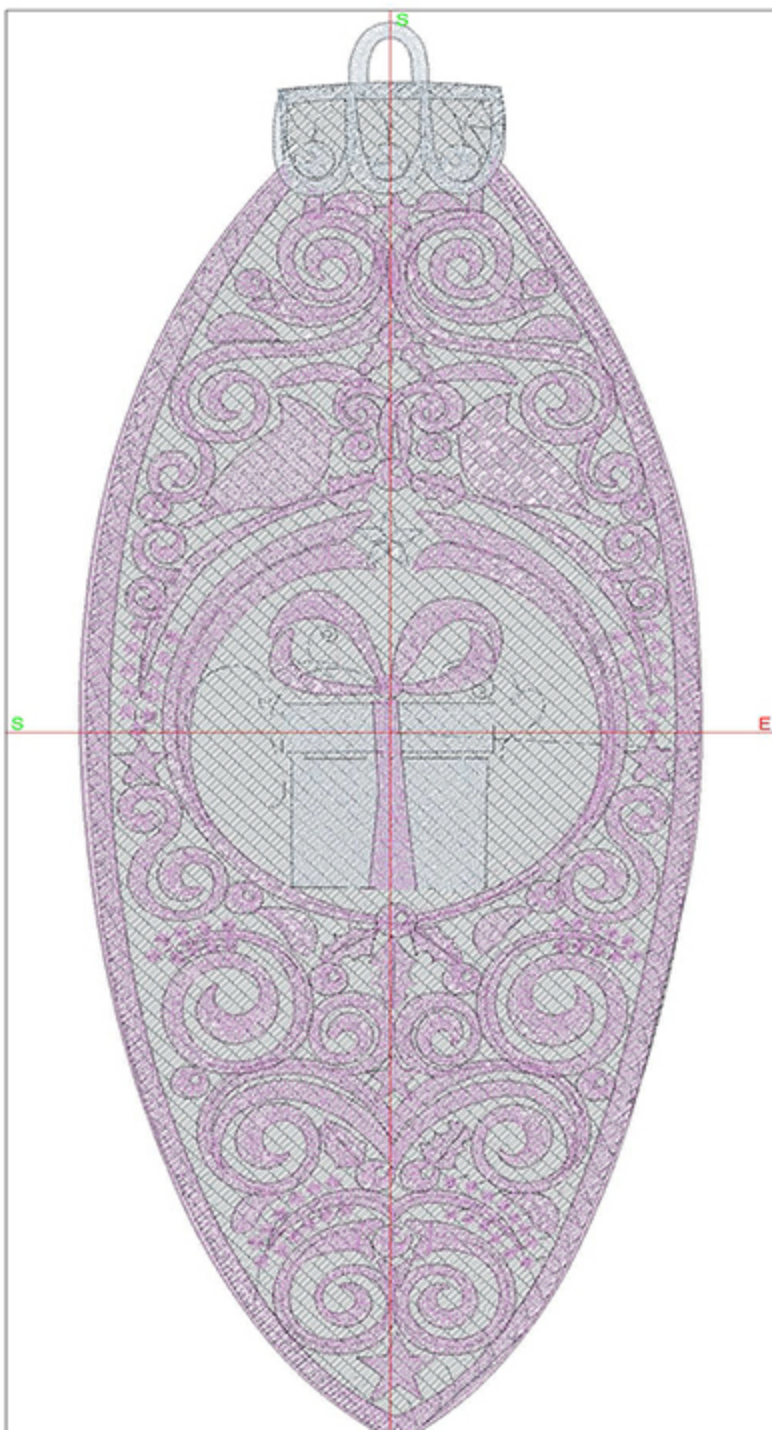

Machine runtime:

Module	Runtime (hr:min:sec)
Default	1:19:58

Design Worksheet

Zoom: 0.96

BERNINA Embroidery  
Software DesignerPlus

Name: FSL\_C1ChristmasTree5x7.ART

Height: 132.9 mm  
 Width: 127.2 mm  
 Stitches: 39828  
 Colors: 3  
 Color changes: 3  
 Trims: 32  
 Machine format: Bernina  
 Hoop: BERNINA E16 9cm - 3.51in Round  
 Total bobbin: 77.83m

Zoom: 1.01

BERNINA Embroidery  
Software DesignerPlus

Name: FSL\_CIPineBow5x7.ART

Height: 146.1 mm

Width: 127.2 mm

Stitches: 44731

Colors: 3

Color changes: 2

Machine runtime:

Module	Runtime (hr:min:sec)
Default	1:49:17

Design Worksheet

Zoom: 1.46

BERNINA Embroidery  
Software DesignerPlus

Name: FSL\_CIPresent5x7.ART

Height: 175.0 mm

Width: 69.7 mm

Stitches: 29362

Colors: 3

Color changes: 3

Trims: 51

Machine format: Bernina

Hoop: BERNINA E16 9cm - 3.51in Round

Total bobbin: 58.57m

Color Sequence: