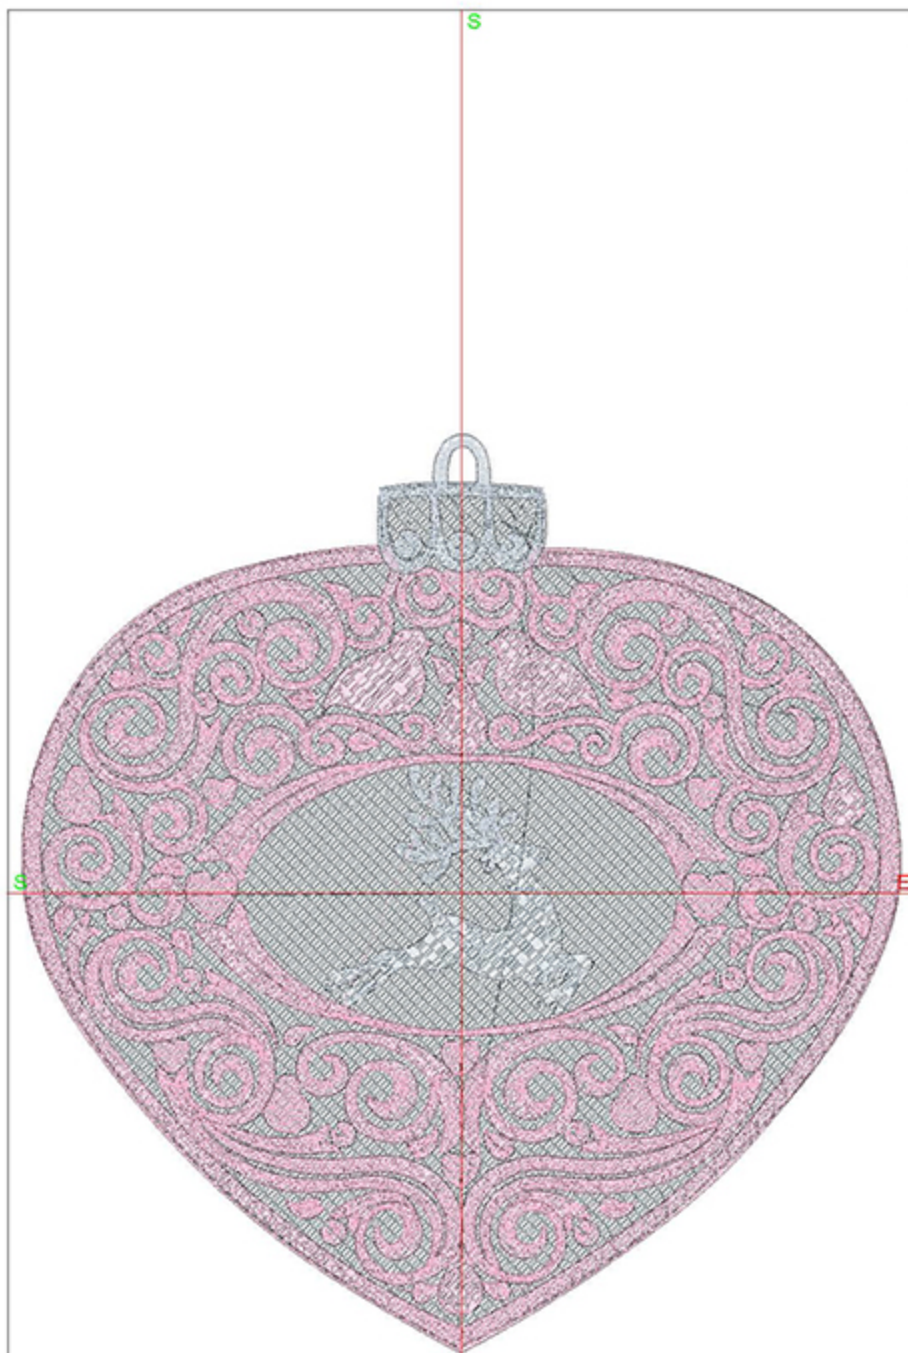

Default                      1:17:54

Design Worksheet

Zoom: 1.02

BERNINA Embroidery  
Software DesignerPlus

Name: FSL\_CIRindeer5x7.ART

Height: 132.9 mm  
 Width: 127.2 mm  
 Stitches: 39697  
 Colors: 3  
 Color changes: 3  
 Trims: 13  
 Machine format: Bernina  
 Hoop: BERNINA E16 9cm - 3.51in Round  
 Total bobbin: 77.42m