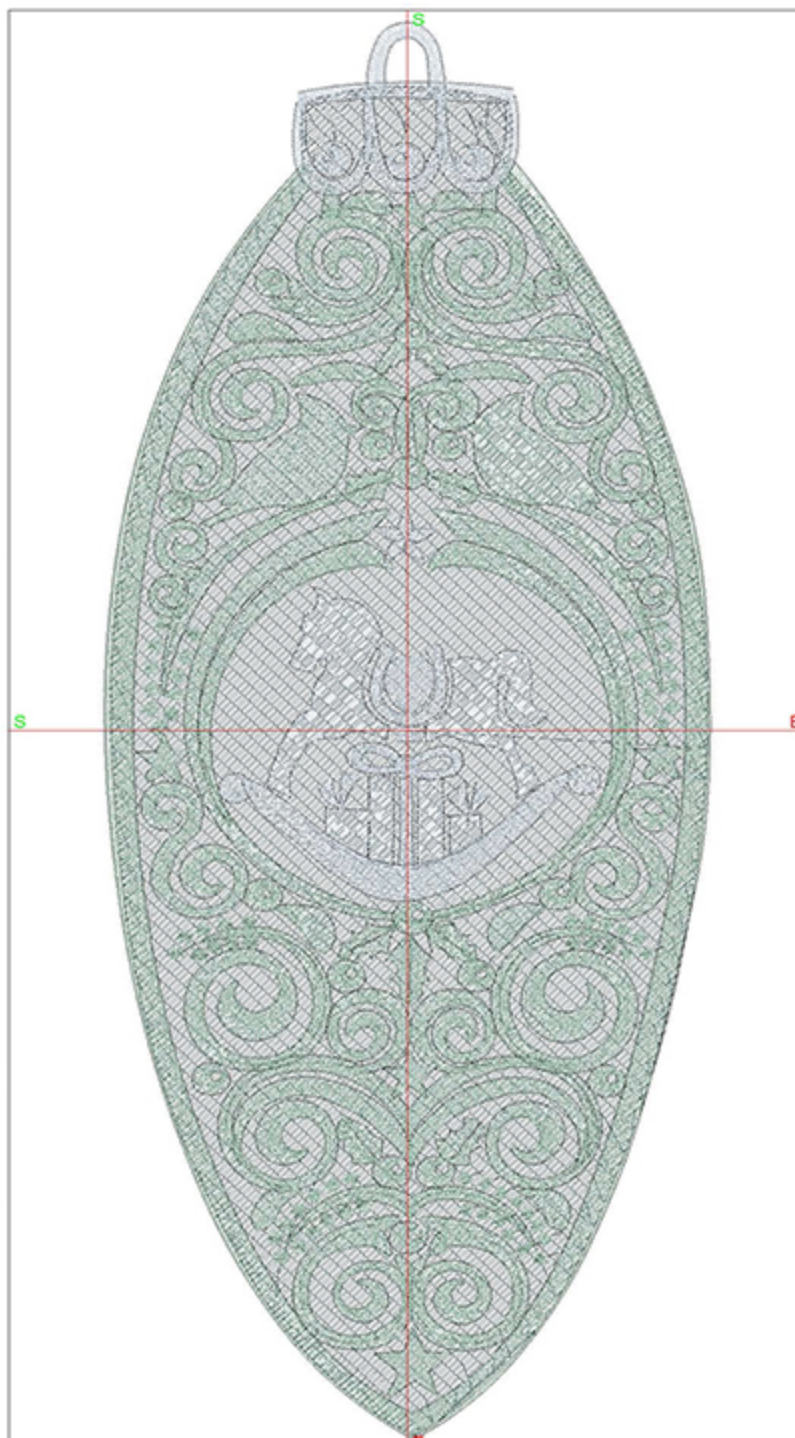

Machine runtime:

Module	Runtime (hr:min:sec)
Default	1:19:58

Design Worksheet

Zoom: 0.96

BERNINA Embroidery  
Software DesignerPlus

Name: FSL\_C1ChristmasTree5x7.ART

Height: 132.9 mm  
 Width: 127.2 mm  
 Stitches: 39828  
 Colors: 3  
 Color changes: 3  
 Trims: 32  
 Machine format: Bernina  
 Hoop: BERNINA E16 9cm - 3.51in Round  
 Total bobbin: 77.83m

Default                      1:17:54

Design Worksheet

Zoom: 1.02

BERNINA Embroidery  
Software DesignerPlus

Name: FSL\_CIRindeer5x7.ART

Height: 132.9 mm  
 Width: 127.2 mm  
 Stitches: 39697  
 Colors: 3  
 Color changes: 3  
 Trims: 13  
 Machine format: Bernina  
 Hoop: BERNINA E16 9cm - 3.51in Round  
 Total bobbin: 77.42m

Module	Runtime (hr:min:sec)
Default	1:31:49

Design Worksheet

Zoom: 1.46

BERNINA Embroidery  
Software DesignerPlus

Name: FSL\_CI RockingHorse5x7.AR  
T

Height: 175.0 mm  
Width: 69.7 mm  
Stitches: 29931  
Colors: 3  
Color changes: 2  
Trims: 51  
Machine format: Bernina  
Hoop: BERNINA E16 9cm - 3.51in Round  
Total bobbin: 58.51m