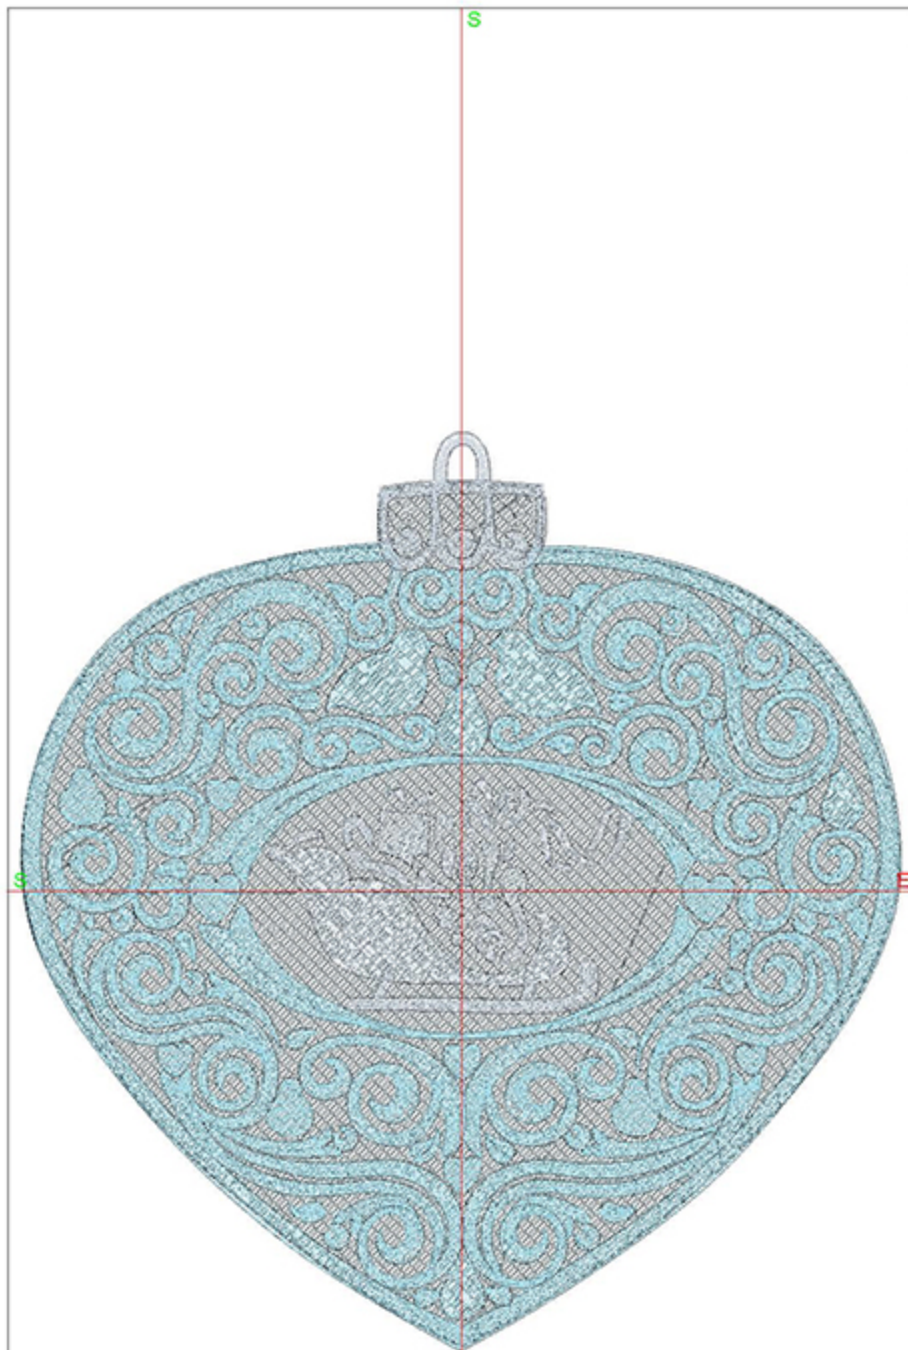

Machine runtime:

Module	Runtime (hr:min:sec)
Default	1:19:58

Design Worksheet

Zoom: 0.96

BERNINA Embroidery  
Software DesignerPlus

Name: FSL\_C1ChristmasTree5x7.ART

Height: 132.9 mm  
 Width: 127.2 mm  
 Stitches: 39828  
 Colors: 3  
 Color changes: 3  
 Trims: 32  
 Machine format: Bernina  
 Hoop: BERNINA E16 9cm - 3.51in Round  
 Total bobbin: 77.83m

Module	Runtime (hr:min:sec)
Default	1:31:49

Design Worksheet

Zoom: 1.46

BERNINA Embroidery  
Software DesignerPlus

Name: FSL\_CI RockingHorse5x7.AR  
T

Height: 175.0 mm  
Width: 69.7 mm  
Stitches: 29931  
Colors: 3  
Color changes: 2  
Trims: 51  
Machine format: Bernina  
Hoop: BERNINA E16 9cm - 3.51in Round  
Total bobbin: 58.51m

Design Worksheet

Zoom: 1.02

BERNINA Embroidery  
Software DesignerPlus

Name: FSL\_CISleigh5x7.ART

Height: 132.8 mm  
 Width: 127.0 mm  
 Stitches: 40380  
 Colors: 3  
 Color changes: 3  
 Trims: 17  
 Machine format: Bernina  
 Hoop: BERNINA E16 9cm - 3.51in Round  
 Total bobbin: 78.57m