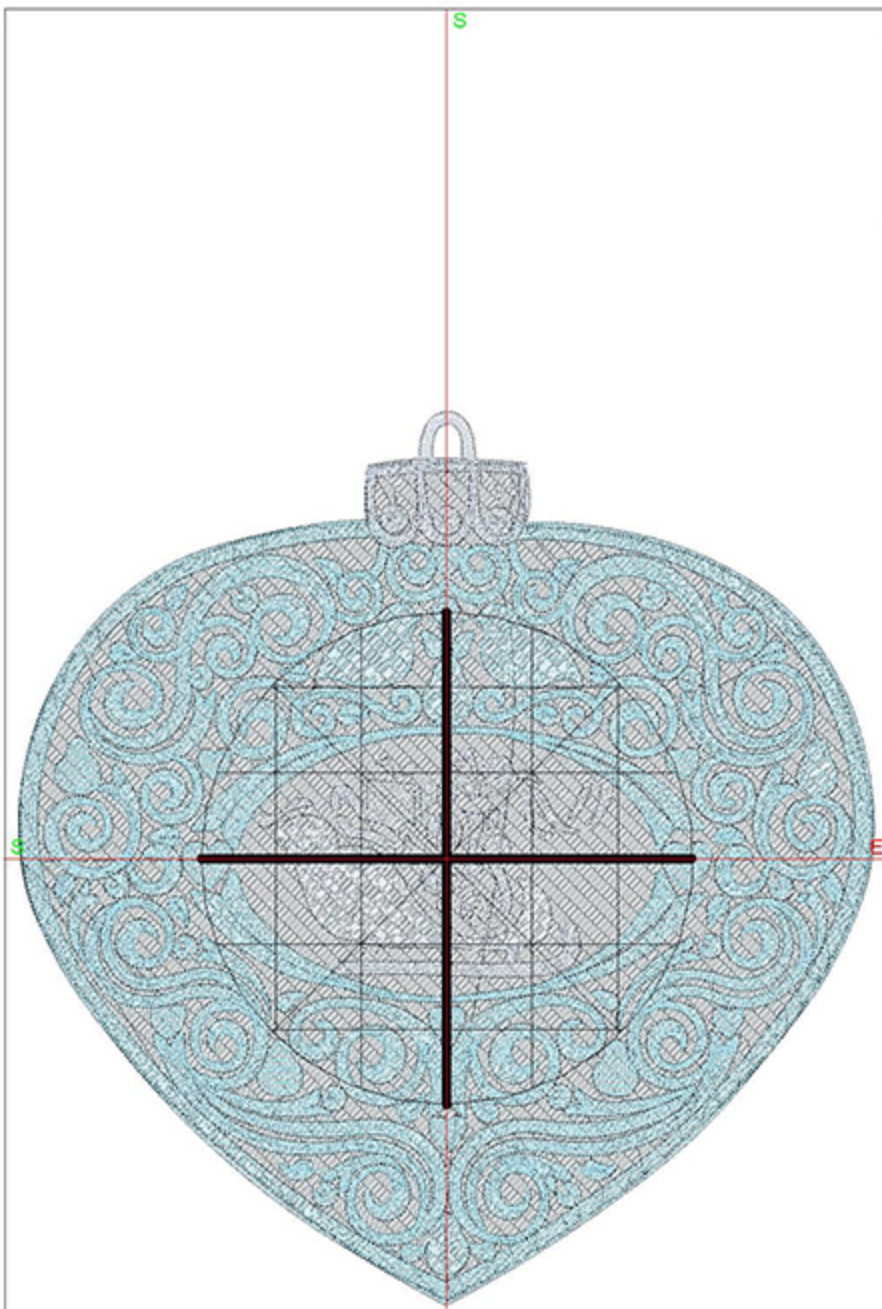

Machine runtime:

Module **Runtime (hr:min:sec)**

Default 0:55:26

Design Worksheet

Zoom: 1.22

BERNINA Embroidery
Software DesignerPlus

Name: FSL_C1ChristmasTree4x5.ART

Height: 104.7 mm
 Width: 100.2 mm
 Stitches: 29855
 Colors: 3
 Color changes: 3
 Trims: 28
 Machine format: Bernina
 Hoop: BERNINA E16 9cm - 3.51in Round
 Total bobbin: 50.70m

Module	Runtime (hr:min:sec)
Default	1:13:31

Design Worksheet

Zoom: 1.29

**BERNINA Embroidery
Software DesignerPlus**

Name: FSL_CIDoveBranch4x5.ART	
Height:	114.9 mm
Width:	100.3 mm
Stitches:	32887
Colors:	3
Color changes:	2
Trims:	27
Machine format:	Bernina
Hoop:	BERNINA E16 9cm - 3.51in Round
Total bobbin:	59.05m

Design Worksheet

BERNINA Embroidery Software DesignerPlus

Design: FSL_CISleigh4x5

Stitches: 30270

Colors: 3

Height: 104.7 mm

Width: 100.2 mm

Zoom: 1.26