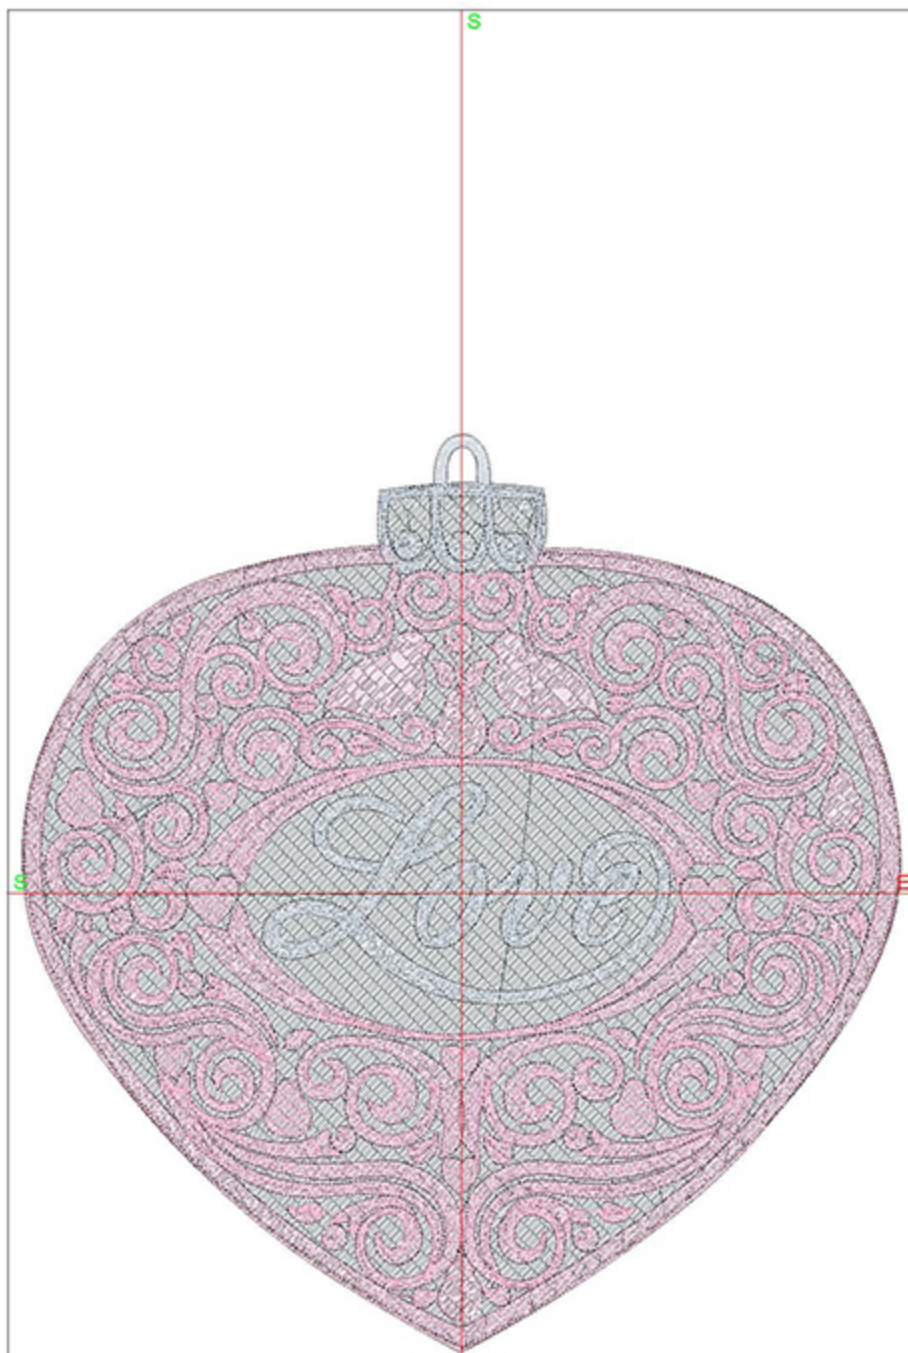

Design Worksheet

Zoom: 2.01

BERNINA Embroidery
Software DesignerPlus

Name: FSL_CiJoy4x5.ART

Height: 127.2 mm

Width: 50.7 mm

Stitches: 19777

Colors: 3

Machine runtime:

Module **Runtime (hr:min:sec)**

Default 0:53:36

Design Worksheet

Zoom: 1.30

BERNINA Embroidery
Software DesignerPlus

Name: FSL_CI Love4x5.ART

Height: 104.7 mm

Width: 100.2 mm

Stitches: 29961

Colors: 3

Color changes: 2

Trims: 9

Machine format: Bernina

Hoop: BERNINA E16 9cm - 3.51in Round

Total bobbin: 51.16m