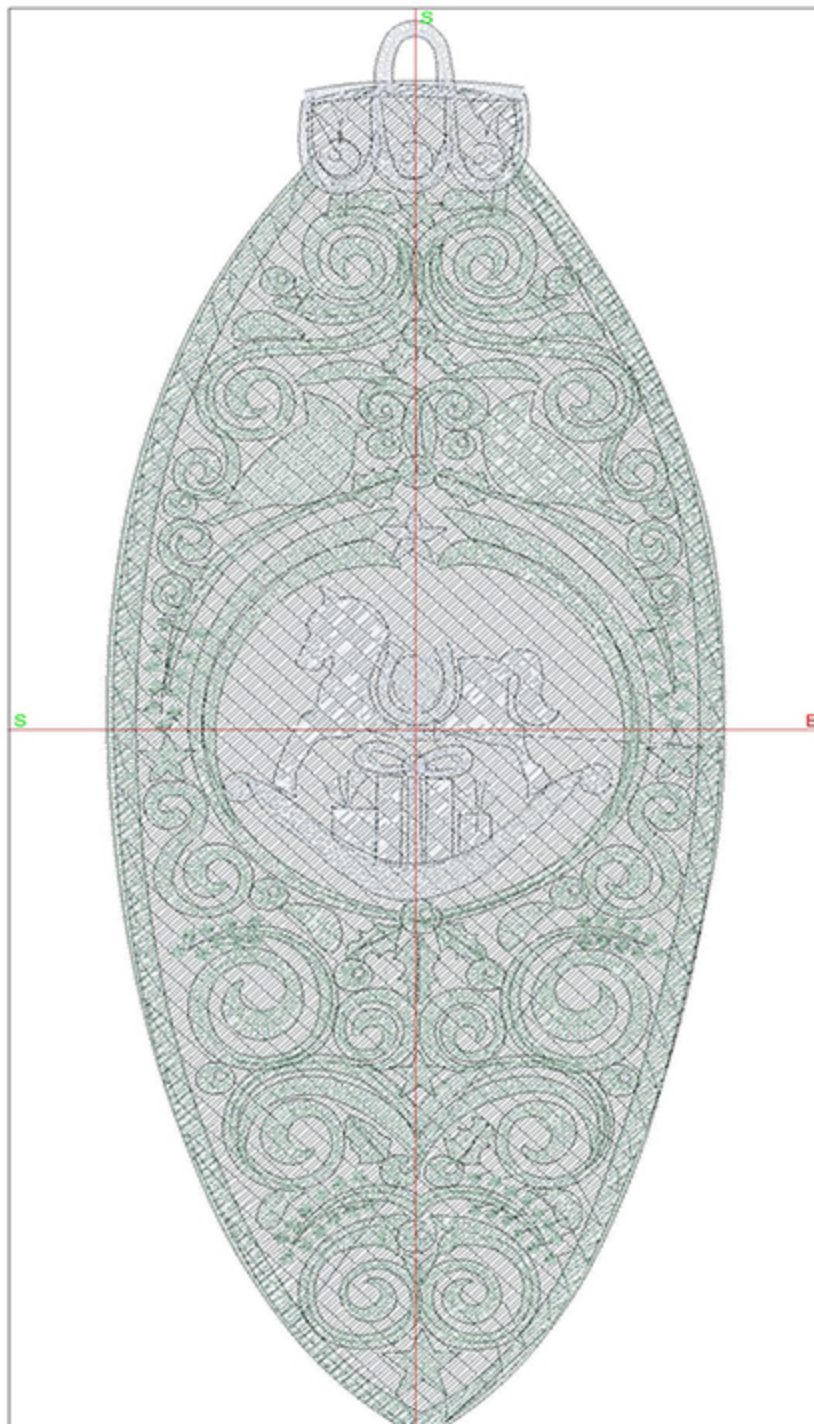

Machine runtime:

Module **Runtime (hr:min:sec)**

Default 0:55:26

Design Worksheet

Zoom: 1.22

BERNINA Embroidery
Software DesignerPlus

Name: FSL_C1ChristmasTree4x5.ART

Height: 104.7 mm
 Width: 100.2 mm
 Stitches: 29855
 Colors: 3
 Color changes: 3
 Trims: 28
 Machine format: Bernina
 Hoop: BERNINA E16 9cm - 3.51in Round
 Total bobbin: 50.70m

Machine runtime:

Module Runtime (hr:min:sec)

Default 0:53:42

Design Worksheet

Zoom: 1.30

BERNINA Embroidery Software DesignerPlus

Name: FSL_CIRindeer4x5.ART

Height: 104.7 mm
 Width: 100.2 mm
 Stitches: 29699
 Colors: 3
 Color changes: 3
 Trims: 9
 Machine format: Bernina
 Hoop: BERNINA E16 9cm - 3.51in Round
 Total bobbin: 50.39m

Module	Runtime (hr:min:sec)
Default	1:08:38

Design Worksheet

Zoom: 2.02

BERNINA Embroidery
Software DesignerPlus

Name: FSL_CIRockingHorse4x5.AR
T

Height: 127.2 mm
 Width: 50.7 mm
 Stitches: 20215
 Colors: 3
 Color changes: 2
 Trims: 40
 Machine format: Bernina
 Hoop: BERNINA E16 9cm - 3.51in Round
 Total bobbin: 32.67m