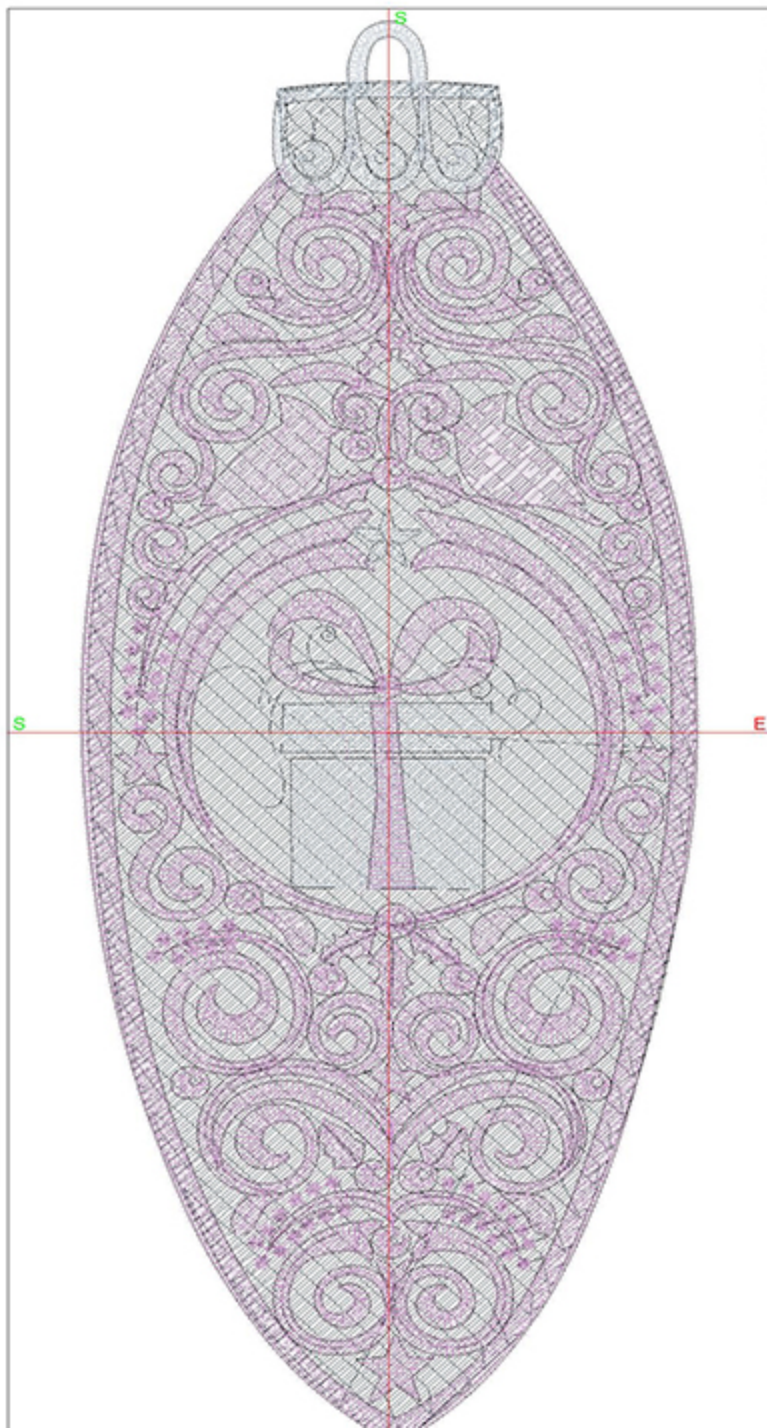

Machine runtime:

Module **Runtime (hr:min:sec)**

Default 0:55:26

Design Worksheet

Zoom: 1.22

BERNINA Embroidery
Software DesignerPlus

Name: FSL_C1ChristmasTree4x5.ART

Height: 104.7 mm
 Width: 100.2 mm
 Stitches: 29855
 Colors: 3
 Color changes: 3
 Trims: 28
 Machine format: Bernina
 Hoop: BERNINA E16 9cm - 3.51in Round
 Total bobbin: 50.70m

Design Worksheet

Zoom: 1.28

BERNINA Embroidery
Software DesignerPlus

Name: FSL_CIPineBow4x5.ART

Height: 115.2 mm
 Width: 100.3 mm
 Stitches: 33825
 Colors: 3
 Color changes: 2
 Trims: 33
 Machine format: Bernina
 Hoop: BERNINA E16 9cm - 3.51in Round
 Total bobbin: 60.45m

Design Worksheet

Zoom: 2.02

BERNINA Embroidery
Software DesignerPlus

Name: FSL_CIPresent4x5.ART

Height: 127.2 mm

Width: 50.7 mm

Stitches: 19655

Colors: 3