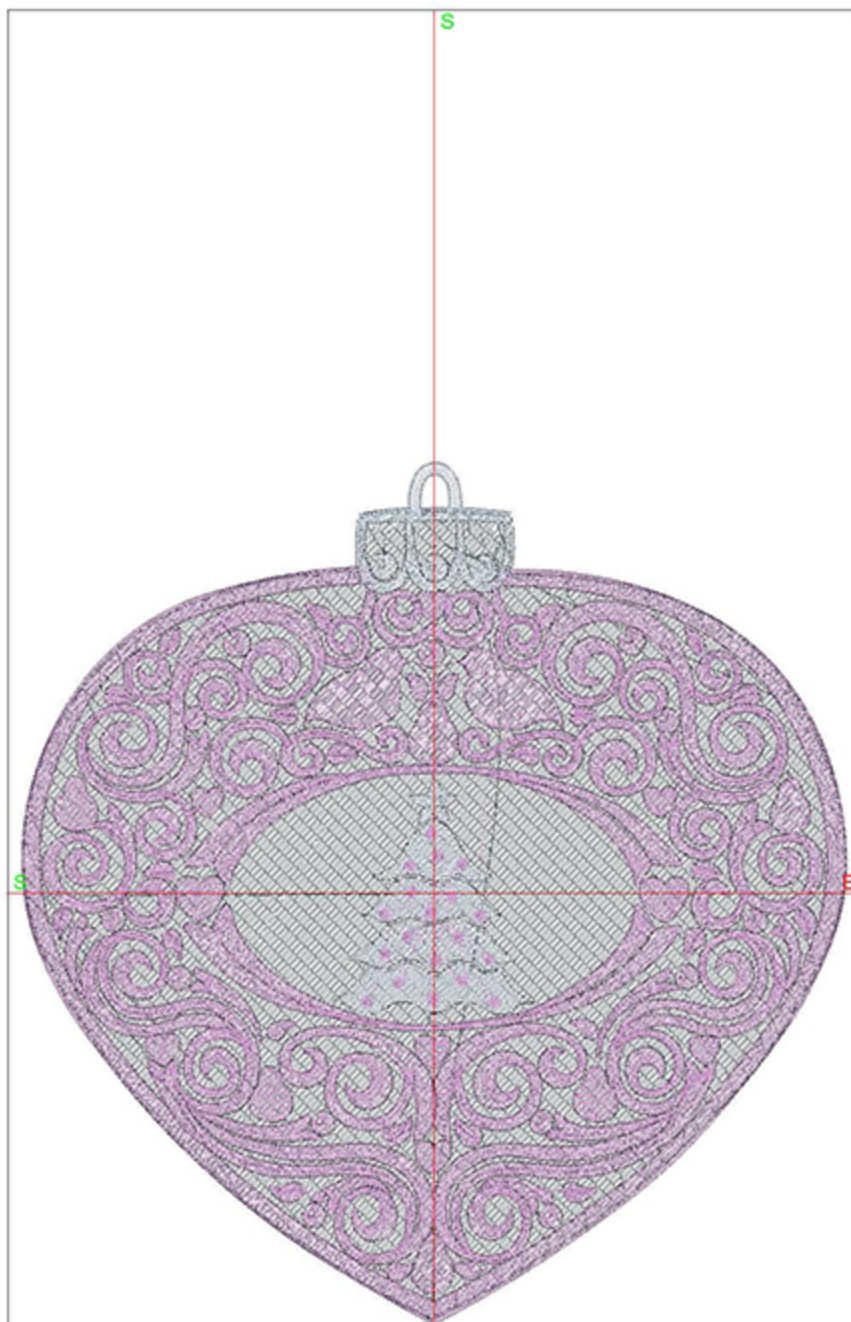

Design Worksheet

Zoom: 2.02

BERNINA Embroidery
Software DesignerPlus

Name: FSL_CICandyCane4x5.ART

Height: 127.2 mm

Width: 50.7 mm

Stitches: 19939

Colors: 3

Color changes: 4

Trims: 44

Machine format: Bernina

Hoop: BERNINA E16 9cm - 3.51in Round

Total bobbin: 32.26m

Color Sequence:

#	Color	Code	Name	Chart
1.	2	1507	Pea Coat Lining	Madeira Polyneon
2.	4	1815	Baby Pink	Madeira Polyneon
3.	3	1610	Silver	Madeira Polyneon
4.	4	1815	Baby Pink	Madeira Polyneon
5.	3	1610	Silver	Madeira Polyneon

Machine runtime:

Module **Runtime (hr:min:sec)**

Default 0:55:26

Design Worksheet

Zoom: 1.22

BERNINA Embroidery
Software DesignerPlus

Name: FSL_C1ChristmasTree4x5.ART

Height: 104.7 mm
 Width: 100.2 mm
 Stitches: 29855
 Colors: 3
 Color changes: 3
 Trims: 28
 Machine format: Bernina
 Hoop: BERNINA E16 9cm - 3.51in Round
 Total bobbin: 50.70m

Module	Runtime (hr:min:sec)
Default	1:13:31

Design Worksheet

Zoom: 1.29

**BERNINA Embroidery
Software DesignerPlus**

Name: FSL_CIDoveBranch4x5.ART	
Height:	114.9 mm
Width:	100.3 mm
Stitches:	32887
Colors:	3
Color changes:	2
Trims:	27
Machine format:	Bernina
Hoop:	BERNINA E16 9cm - 3.51in Round
Total bobbin:	59.05m