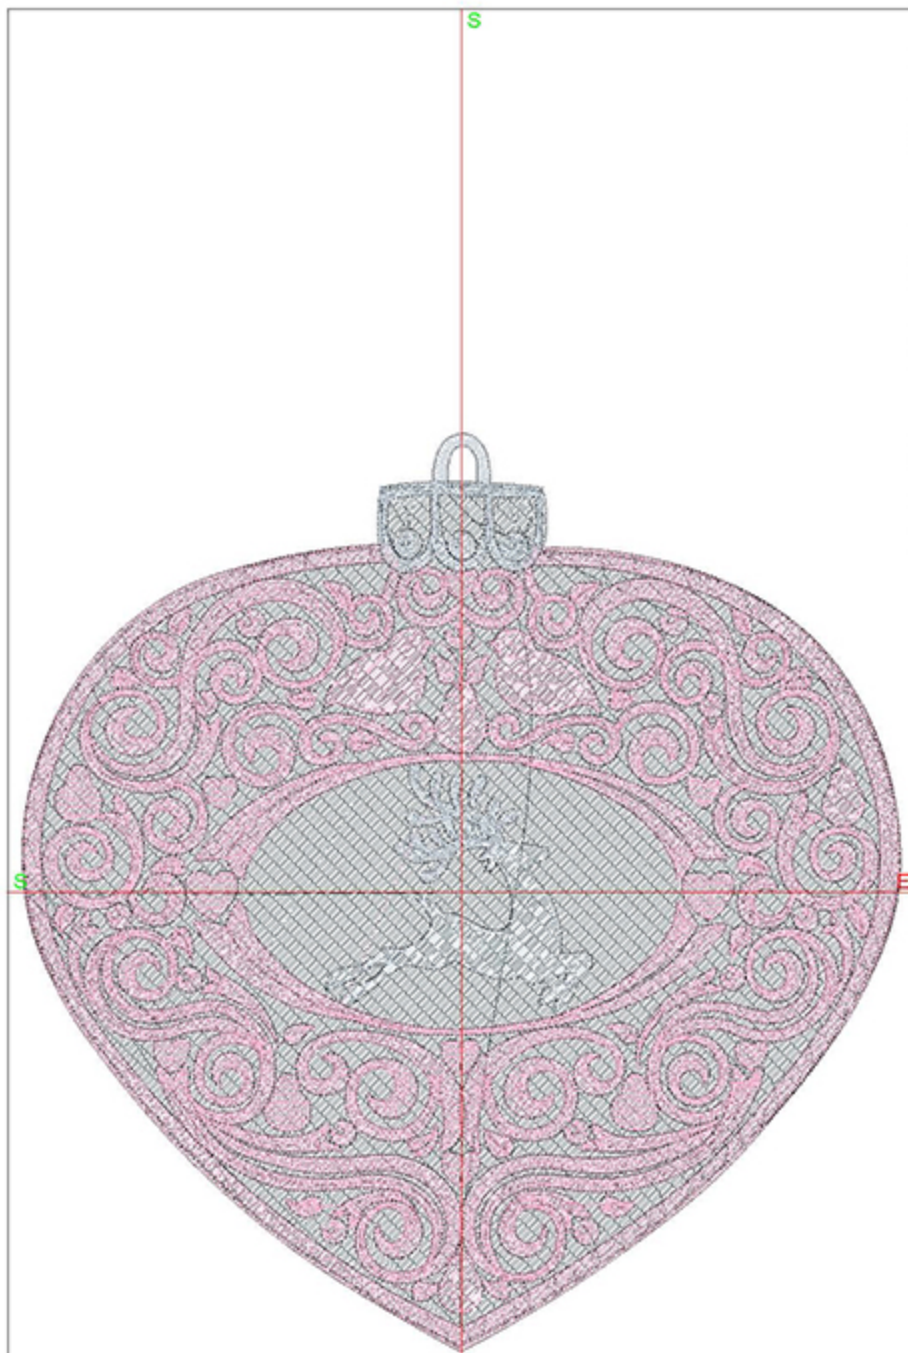

Design Worksheet

Zoom: 2.02

BERNINA Embroidery
Software DesignerPlus

Name: FSL_CIPresent4x5.ART

Height: 127.2 mm

Width: 50.7 mm

Stitches: 19655

Colors: 3

Machine runtime:

Module Runtime (hr:min:sec)

Default 0:53:42

Design Worksheet

Zoom: 1.30

BERNINA Embroidery Software DesignerPlus

Name: FSL_CIRindeer4x5.ART

Height: 104.7 mm
 Width: 100.2 mm
 Stitches: 29699
 Colors: 3
 Color changes: 3
 Trims: 9
 Machine format: Bernina
 Hoop: BERNINA E16 9cm - 3.51in Round
 Total bobbin: 50.39m