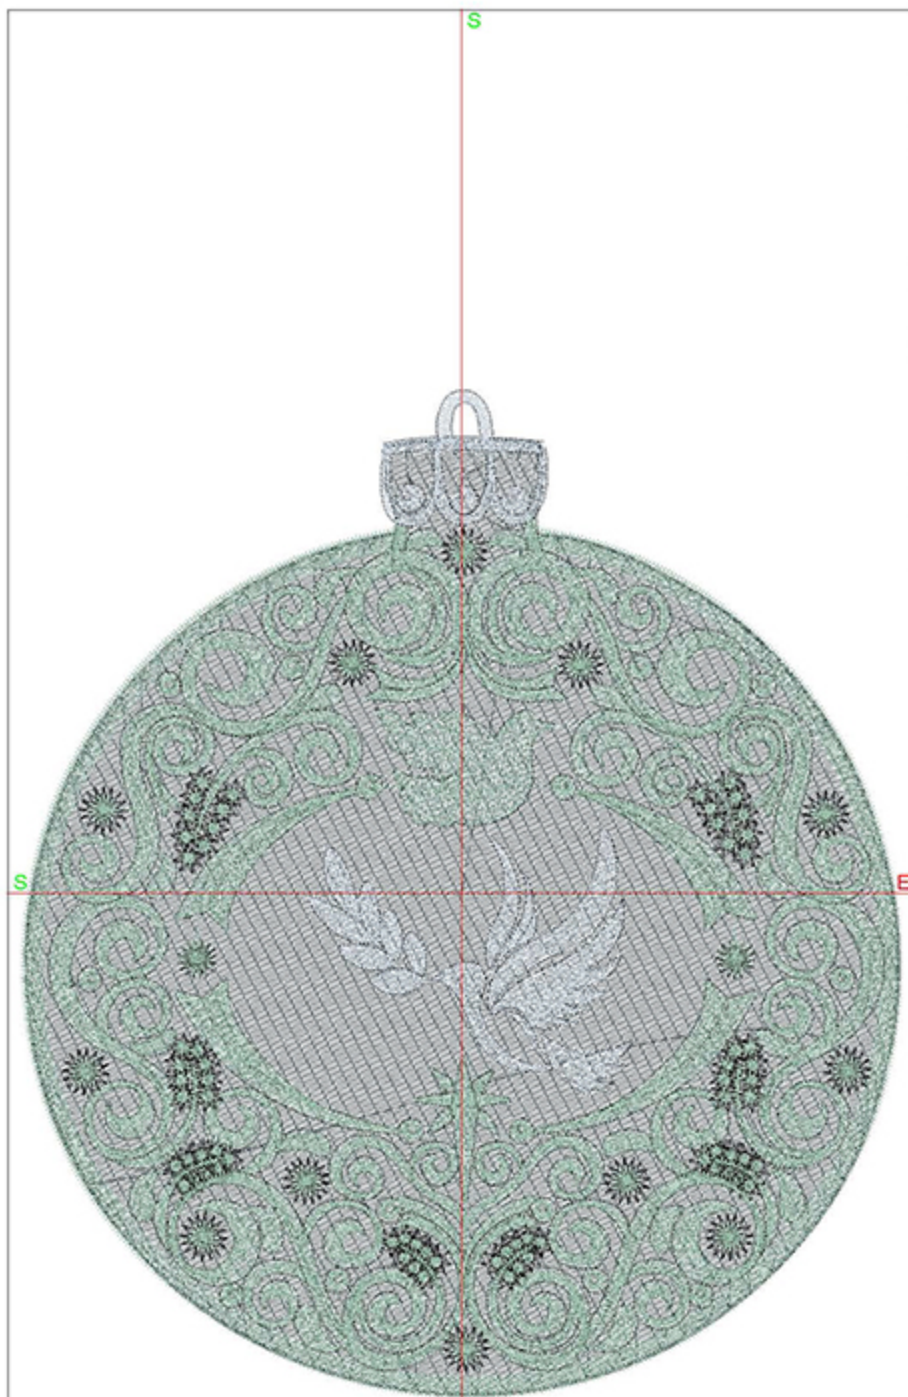

Machine runtime:

Module **Runtime (hr:min:sec)**

Default 0:55:26

Design Worksheet

Zoom: 1.22

BERNINA Embroidery
Software DesignerPlus

Name: FSL_C1ChristmasTree4x5.ART

Height: 104.7 mm
 Width: 100.2 mm
 Stitches: 29855
 Colors: 3
 Color changes: 3
 Trims: 28
 Machine format: Bernina
 Hoop: BERNINA E16 9cm - 3.51in Round
 Total bobbin: 50.70m

Module	Runtime (hr:min:sec)
Default	1:13:31

Design Worksheet

Zoom: 1.29

**BERNINA Embroidery
Software DesignerPlus**

Name: FSL_CIDoveBranch4x5.ART	
Height:	114.9 mm
Width:	100.3 mm
Stitches:	32887
Colors:	3
Color changes:	2
Trims:	27
Machine format:	Bernina
Hoop:	BERNINA E16 9cm - 3.51in Round
Total bobbin:	59.05m