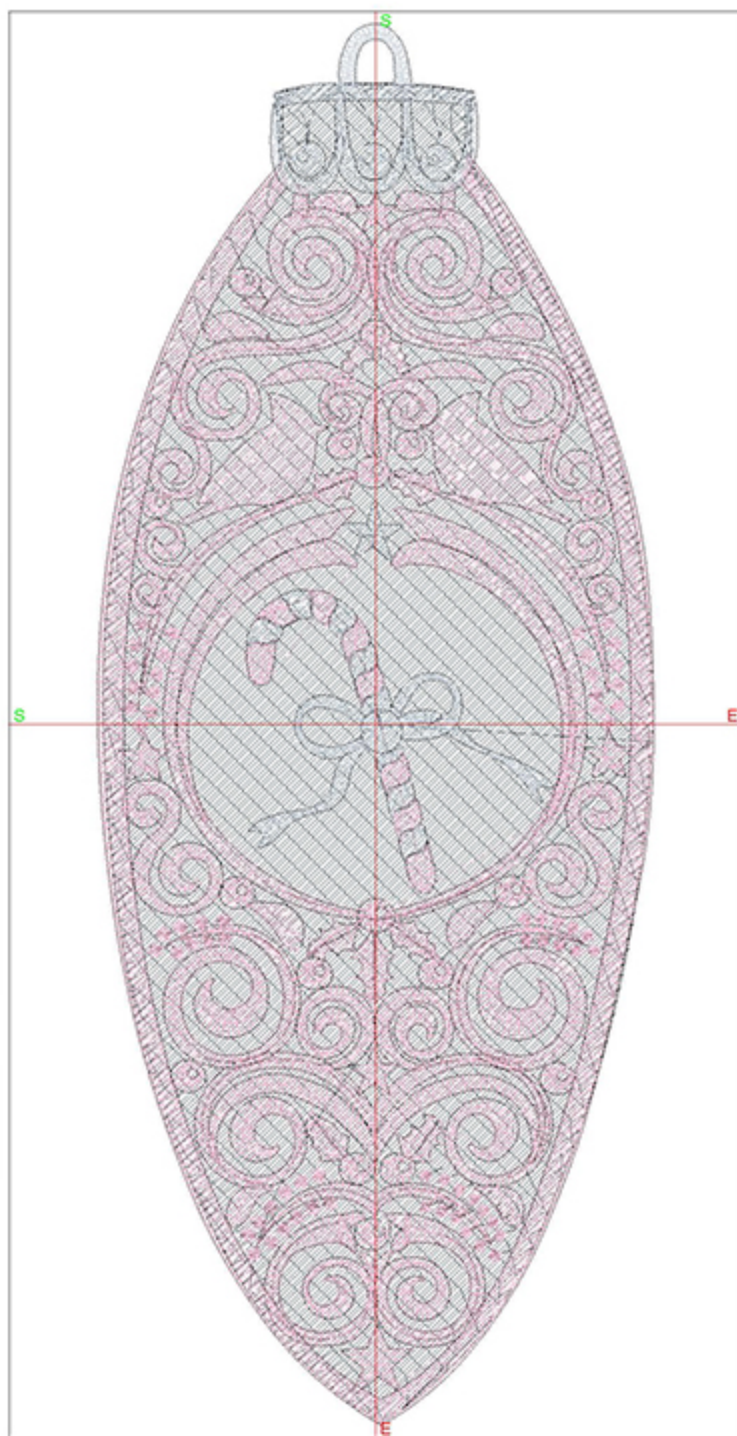

Design Worksheet

Zoom: 2.02

BERNINA Embroidery
Software DesignerPlus

Name: FSL_CICandyCane4x5.ART

Height: 127.2 mm

Width: 50.7 mm

Stitches: 19939

Colors: 3

Color changes: 4

Trims: 44

Machine format: Bernina

Hoop: BERNINA E16 9cm - 3.51in Round

Total bobbin: 32.26m

Color Sequence:

#	Color	Code	Name	Chart
1.	2	1507	Pea Coat Lining	Madeira Polyneon
2.	4	1815	Baby Pink	Madeira Polyneon
3.	3	1610	Silver	Madeira Polyneon
4.	4	1815	Baby Pink	Madeira Polyneon
5.	3	1610	Silver	Madeira Polyneon

Machine runtime:

Module **Runtime (hr:min:sec)**

Default 0:55:26

Design Worksheet

Zoom: 1.22

BERNINA Embroidery
Software DesignerPlus

Name: FSL_C1ChristmasTree4x5.ART

Height: 104.7 mm
 Width: 100.2 mm
 Stitches: 29855
 Colors: 3
 Color changes: 3
 Trims: 28
 Machine format: Bernina
 Hoop: BERNINA E16 9cm - 3.51in Round
 Total bobbin: 50.70m