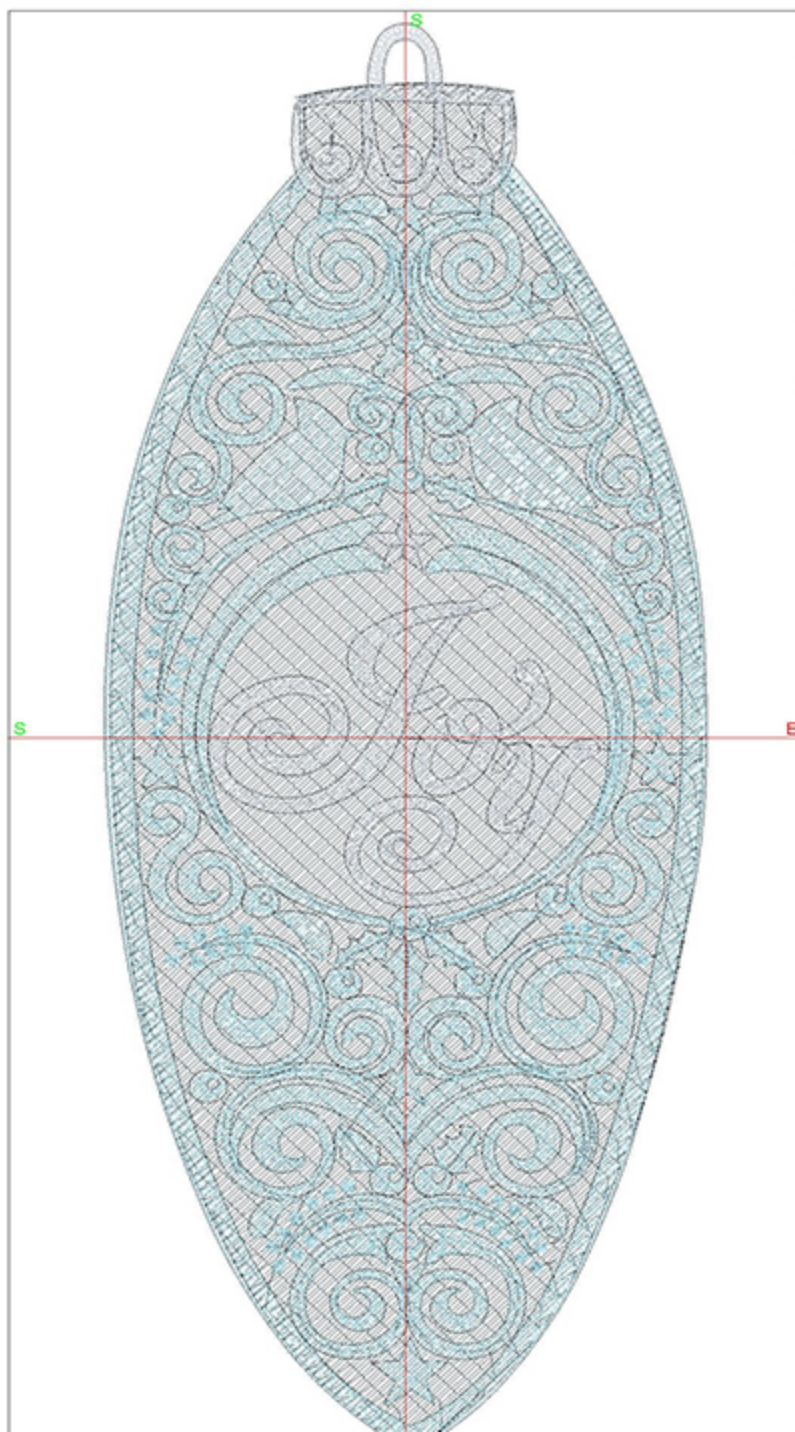

Machine runtime:

Module **Runtime (hr:min:sec)**

Default 0:55:26

Design Worksheet

Zoom: 1.22

BERNINA Embroidery
Software DesignerPlus

Name: FSL_C1ChristmasTree4x5.ART

Height: 104.7 mm
 Width: 100.2 mm
 Stitches: 29855
 Colors: 3
 Color changes: 3
 Trims: 28
 Machine format: Bernina
 Hoop: BERNINA E16 9cm - 3.51in Round
 Total bobbin: 50.70m

Module	Runtime (hr:min:sec)
Default	1:13:31

Design Worksheet

Zoom: 1.29

**BERNINA Embroidery
Software DesignerPlus**

Name: FSL_CIDoveBranch4x5.ART	
Height:	114.9 mm
Width:	100.3 mm
Stitches:	32887
Colors:	3
Color changes:	2
Trims:	27
Machine format:	Bernina
Hoop:	BERNINA E16 9cm - 3.51in Round
Total bobbin:	59.05m

Design Worksheet

Zoom: 2.01

BERNINA Embroidery
Software DesignerPlus

Name: FSL_CiJoy4x5.ART

Height: 127.2 mm

Width: 50.7 mm

Stitches: 19777

Colors: 3