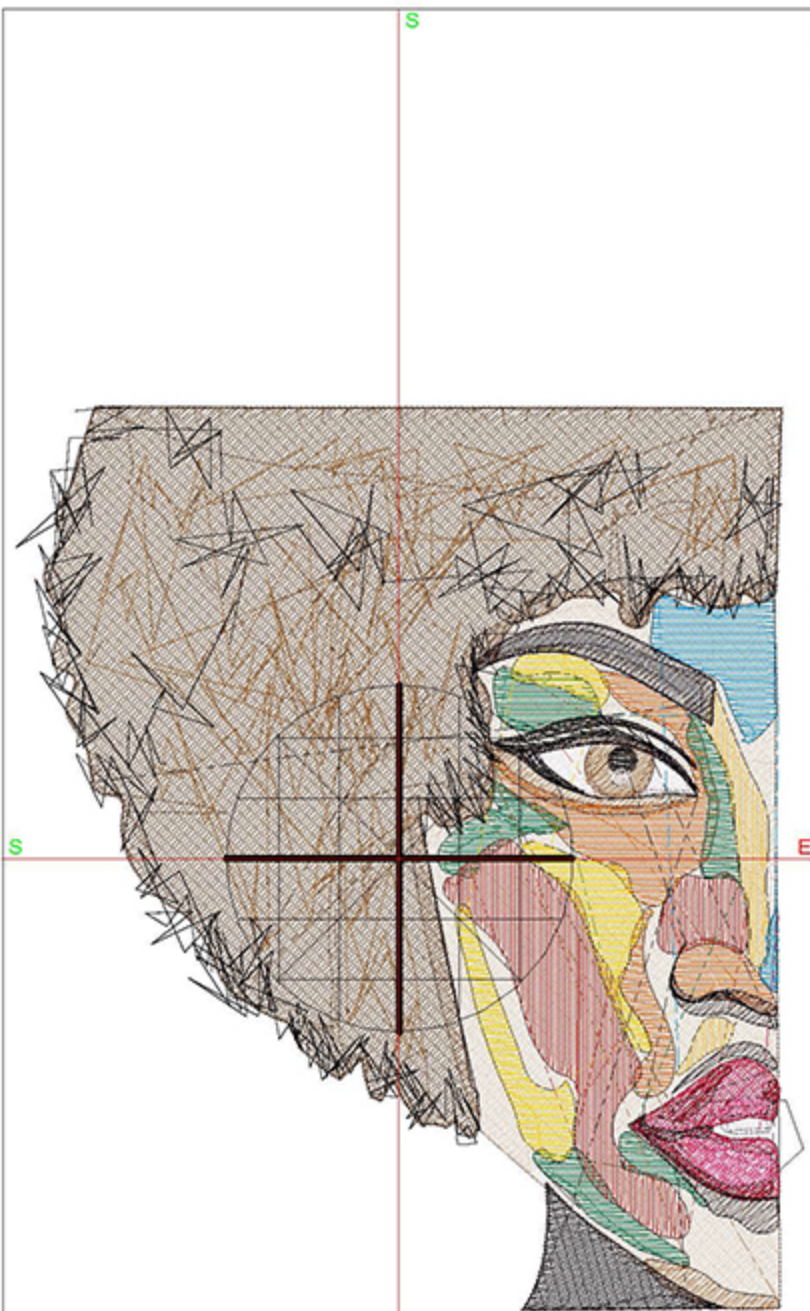

Design Worksheet

BERNINA Embroidery Software DesignerPlus
Design: FDIADemure5x7

Stitches: 19549
Colors: 7
Height: 174.6 mm
Width: 124.5 mm
Zoom: 0.47

Total bobbin: 33.65m

Color Film:

#	Chart	Code	Name	Thread
1.		1726	Light Brown Sugar	25.10m
2.		1831	Purple Pansy	1.14m
3.		1832	Majestic Purple	0.93m
4.		1922	Regal Purple	1.02m
5.		1838	Brick Red	0.44m
6.		1981	Carmine	0.29m
7.		1800	Emerald Black	66.96m

Zoom: 0.47

Total bobbin: 14.99m

Color Film:

#	Chart	Code	Name	Thread
1.		1726	Light Brown Sugar	5.04m
2.		1816	Rustic Pink	5.11m
3.		1820	Peach Tea	3.15m
4.		1862	Rhino	2.43m
5.		1819	Blush Pink	0.48m
6.		1707	Honeysuckle	0.29m
7.		1612	Steel	0.22m
8.		1800	Emerald Black	30.25m

Machine runtime: 0:23:07

Design Worksheet

BERNINA Embroidery Software DesignerPlus

Design: FDIAPortraitHalf5x7

Stitches: 33105

Colors: 15

Height: 150.0 mm

Width: 127.1 mm

Zoom: 0.89

Total bobbin: 72.20m

Color Film:

#	Chart	Code	Name	Thread
1.		1884	Burly Wood	46.46m
2.		1801	Super White	1.90m
3.		1621	Rust	4.79m
4.		1851	Cadmium Green	4.32m
5.		1821	Terra Cotta	5.90m
6.		1980	Sunflower	3.78m
7.		1670	Vegas Gold	1.68m
8.		1977	Peacock Blue	1.99m
9.		1838	Brick Red	3.75m
10.		1981	Carmine	0.88m
11.		1921	Bubble Gum Pink	0.91m
12.		1945	Sienna	61.90m
13.		1857	Chocolate Lab	20.84m
14.		1931	Bittersweet Chocolate	9.49m
15.		1800	Emerald Black	19.25m
16.		1801	Super White	0.22m