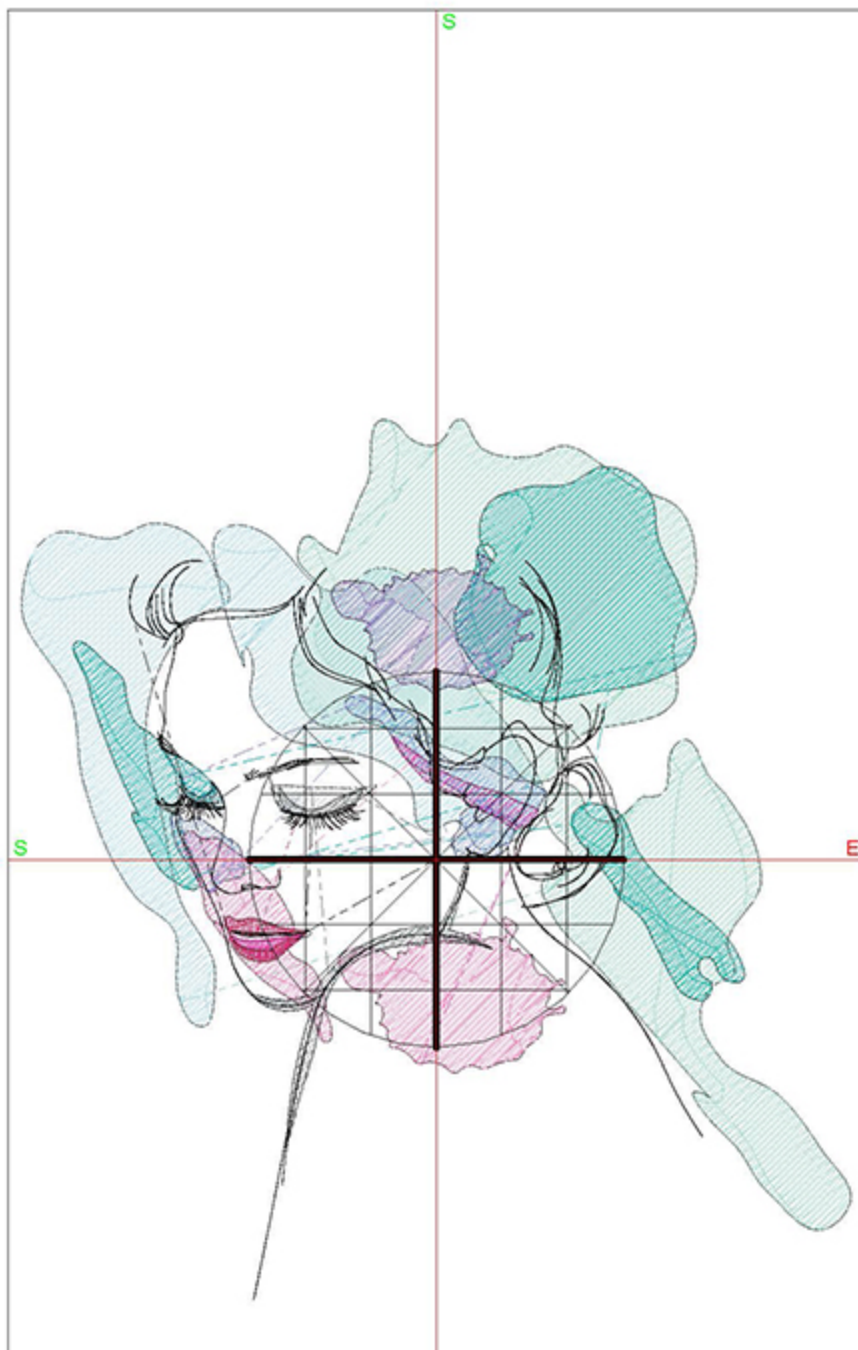

Design Worksheet

BERNINA Embroidery Software DesignerPlus
Design: FDIADemure5x7

Stitches: 19549
Colors: 7
Height: 174.6 mm
Width: 124.5 mm
Zoom: 0.47

Total bobbin: 33.65m

Color Film:

#	Chart	Code	Name	Thread
1.		1726	Light Brown Sugar	25.10m
2.		1831	Purple Pansy	1.14m
3.		1832	Majestic Purple	0.93m
4.		1922	Regal Purple	1.02m
5.		1838	Brick Red	0.44m
6.		1981	Carmine	0.29m
7.		1800	Emerald Black	66.96m

Zoom: 0.63

Total bobbin: 44.85m

Color Film:

#	Chart	Code	Name	Thread
1.		1984	Orchid	10.91m
2.		1922	Regal Purple	9.70m
3.		1720	Plum	5.55m
4.		1502	Zipper	0.37m
5.		1832	Majestic Purple	1.10m
6.		1800	Emerald Black	28.81m
7.		1948	Pink Carnation	27.24m
8.		1801	Super White	13.72m
9.		1721	Flamingo Pink	0.86m
10.		1800	Emerald Black	29.45m

Machine runtime: 0:36:26

Design Worksheet

BERNINA Embroidery Software DesignerPlus
Design: FDIAnkBlot5x7

Stitches: 11579
Colors: 13
Height: 134.7 mm
Width: 127.1 mm
Zoom: 0.96

Total bobbin: 23.73m

Color Film:

#	Chart	Code	Name	Thread
1.		1892	Robin's Egg	12.40m
2.		1845	Mint	20.36m
3.		1799	Green Turquoise	8.80m
4.		1888	Deep Sky Blue	0.34m
5.		1891	Teal Velvet	0.19m
6.		1832	Majestic Purple	2.79m
7.		1830	China Blue	2.26m
8.		1921	Bubble Gum Pink	3.49m
9.		1709	Shocking Pink	0.63m
10.		1921	Bubble Gum Pink	1.75m
11.		1709	Shocking Pink	0.47m
12.		1812	Cement	0.47m
13.		1614	Twister	1.43m
14.		1986	Ripe Raspberry	0.82m
15.		1800	Emerald Black	7.00m