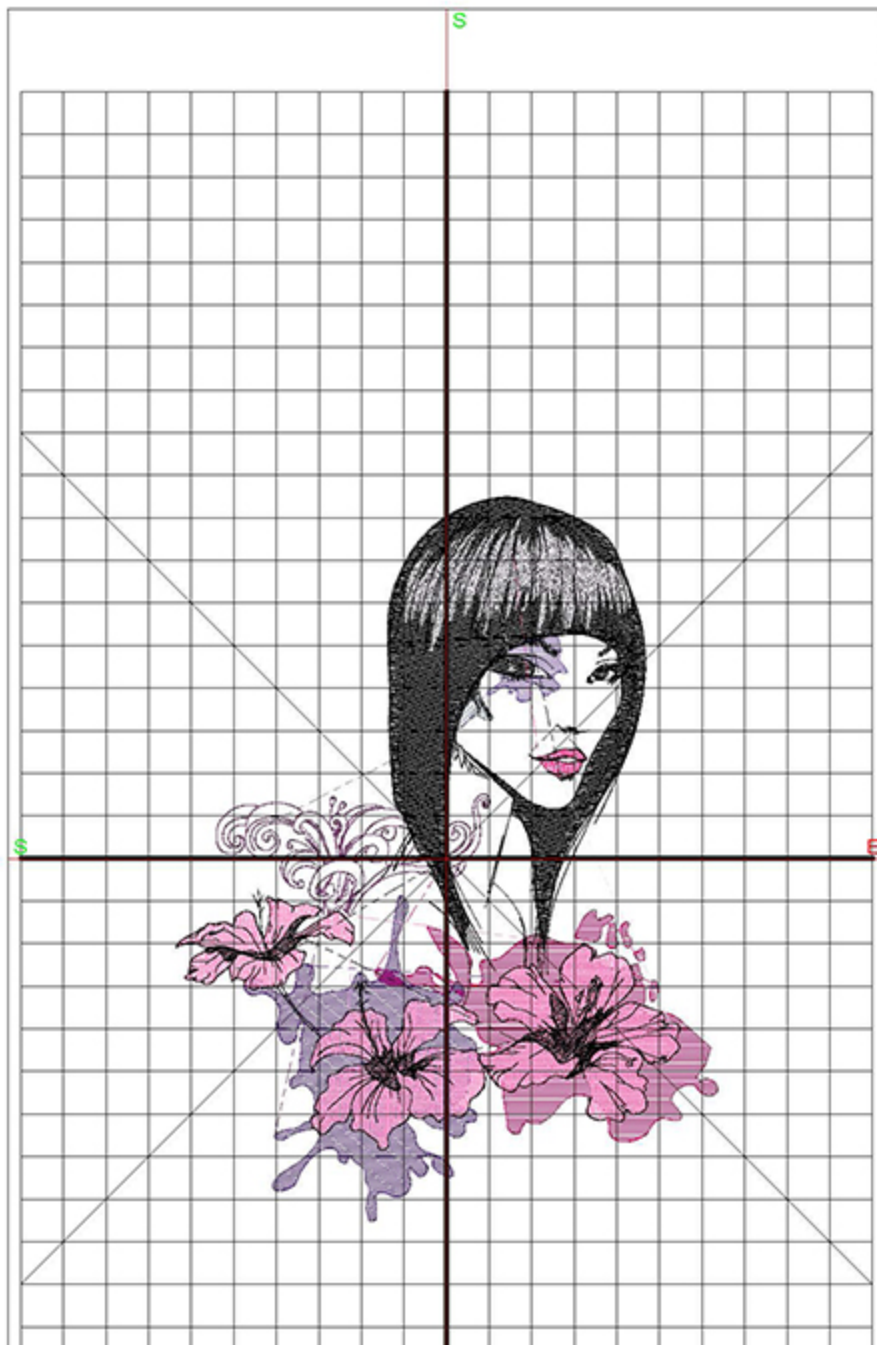

Design Worksheet

BERNINA Embroidery Software DesignerPlus
Design: FDIADemure5x7

Stitches: 19549
Colors: 7
Height: 174.6 mm
Width: 124.5 mm
Zoom: 0.47

Total bobbin: 33.65m

Color Film:

#	Chart	Code	Name	Thread
1.		1726	Light Brown Sugar	25.10m
2.		1831	Purple Pansy	1.14m
3.		1832	Majestic Purple	0.93m
4.		1922	Regal Purple	1.02m
5.		1838	Brick Red	0.44m
6.		1981	Carmine	0.29m
7.		1800	Emerald Black	66.96m

Machine runtime: 0:38:49

Design Worksheet

BERNINA Embroidery Software DesignerPlus

Design: FDIAHibiscus5x7

Stitches: 26012

Colors: 9

Height: 169.6 mm

Width: 127.1 mm

Zoom: 0.63

Total bobbin: 44.85m

Color Film:

#	Chart	Code	Name	Thread
1.		1984	Orchid	10.91m
2.		1922	Regal Purple	9.70m
3.		1720	Plum	5.55m
4.		1502	Zipper	0.37m
5.		1832	Majestic Purple	1.10m
6.		1800	Emerald Black	28.81m
7.		1948	Pink Carnation	27.24m
8.		1801	Super White	13.72m
9.		1721	Flamingo Pink	0.86m
10.		1800	Emerald Black	29.45m

#	Chart	Code	Name	Thread
1.		1892	Robin's Egg	12.40m
2.		1845	Mint	20.36m
3.		1799	Green Turquoise	8.80m
4.		1888	Deep Sky Blue	0.34m
5.		1891	Teal Velvet	0.19m
6.		1832	Majestic Purple	2.79m
7.		1830	China Blue	2.26m
8.		1921	Bubble Gum Pink	3.49m
9.		1709	Shocking Pink	0.63m
10.		1921	Bubble Gum Pink	1.75m
11.		1709	Shocking Pink	0.47m
12.		1812	Cement	0.47m
13.		1614	Twister	1.43m
14.		1986	Ripe Raspberry	0.82m
15.		1800	Emerald Black	7.00m