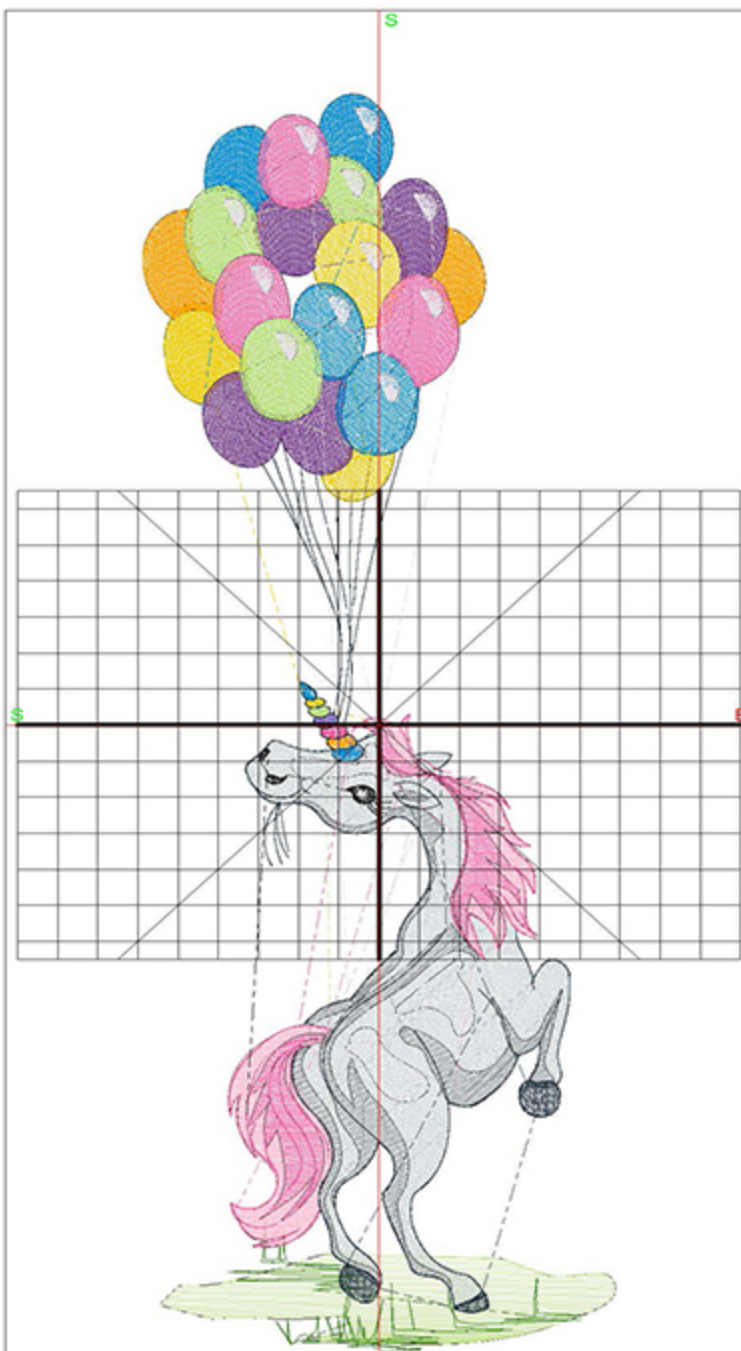

Design Worksheet

Zoom: 0.73

BERNINA Embroidery
Software DesignerPlus

Name: LR_BA_ColtBalloons14X14.ART

Height: 349.9 mm
 Width: 118.9 mm
 Stitches: 34766
 Colors: 17
 Color changes: 17
 Trims: 53
 Machine format: Bernina
 Hoop: Medium (180 x 130)
 Total bobbin: 69.27m

Machine runtime:

Module	Runtime (hr:min:sec)
Default	1:25:08

Design Worksheet

BERNINA Embroidery Software DesignerPlus
Design: LR_UnicornBalloons14x14

Stitches: 35845
Colors: 15
Height: 349.9 mm
Width: 117.7 mm
Zoom: 0.63