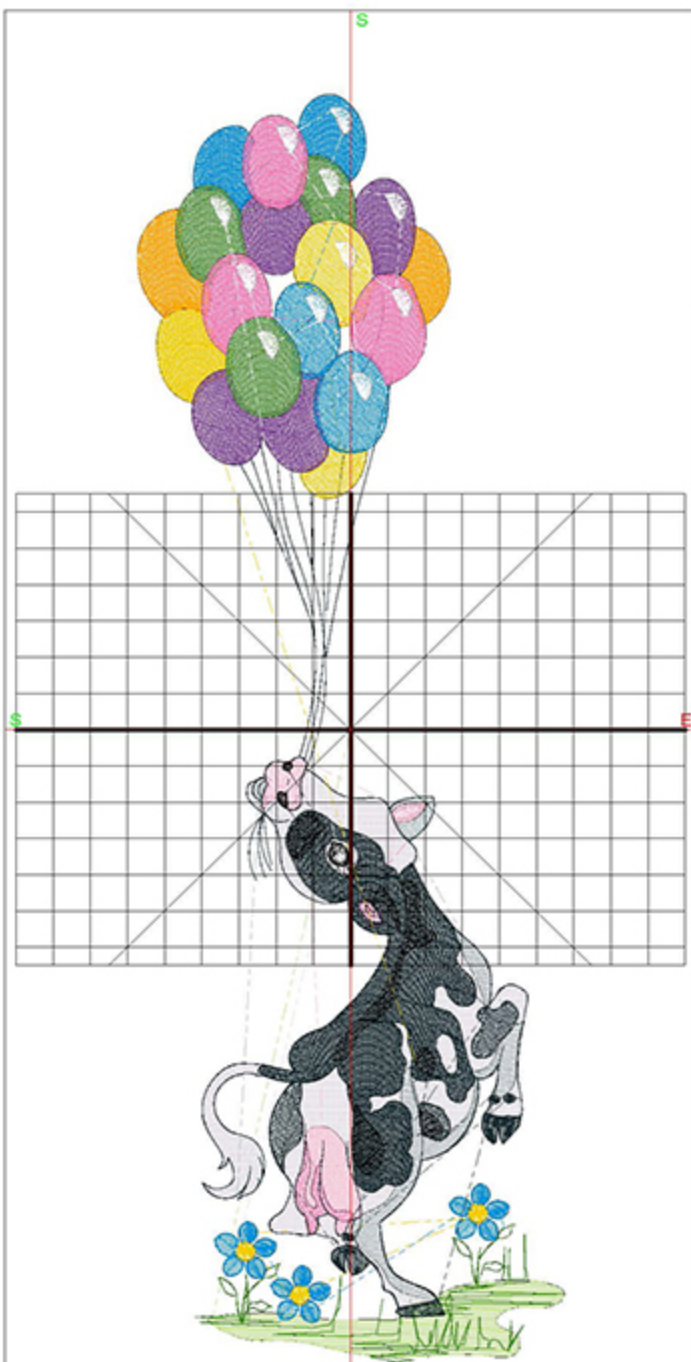

Design Worksheet

Zoom: 0.73

BERNINA Embroidery
Software DesignerPlus

Name: LR_BA_ColtBalloons14X14.ART

Height: 349.9 mm
 Width: 118.9 mm
 Stitches: 34766
 Colors: 17
 Color changes: 17
 Trims: 53
 Machine format: Bernina
 Hoop: Medium (180 x 130)
 Total bobbin: 69.27m

Machine runtime:

Module	Runtime (hr:min:sec)
Default	1:32:21

Design Worksheet

BERNINA Embroidery Software DesignerPlus

Design: LR_SAS_CowBalloons14x14

Stitches: 38500

Colors: 14

Height: 349.7 mm

Width: 114.9 mm

Zoom: 0.63

Total bobbin: 72.37m

Color Film:

#	Chart	Code	Name	Thread
1.	■ Madeira poly	1748		5.78m
2.	■ Madeira poly	1650		4.78m
3.	■ Madeira Polyneon	1977	Peacock Blue	5.36m
4.	■ Madeira Polyneon	1980	Sunflower	0.95m
5.	■ Madeira Polyneon	1801	Super White	39.88m
6.	■ Madeira Neon Polyester	1611	Ice Fishing	5.67m
7.	■ Madeira Polyneon	1921	Bubble Gum Pink	0.60m
8.	■ Madeira Neon Polyester	1815	Pink	5.82m
9.	■ Madeira Polyneon	1921	Bubble Gum Pink	0.81m
10.	■ Madeira Polyneon	1507	Pea Coat Lining	46.88m
11.	■ Madeira Neon Polyester	1800	Black	4.49m
12.	■ Madeira Polyneon	1980	Sunflower	11.22m
13.	■ Madeira Polyneon	1955	Citrus Burst	7.43m
14.	■ Madeira Neon Polyester	1832	Purple	15.30m
15.	■ Madeira Polyneon	1977	Peacock Blue	14.08m
16.	■ Madeira Neon Polyester	1651	Light Kilkenny	11.87m
17.	■ Madeira Polyneon	1921	Bubble Gum Pink	12.70m
18.	■ Madeira Neon Polyester	1802	White	5.49m