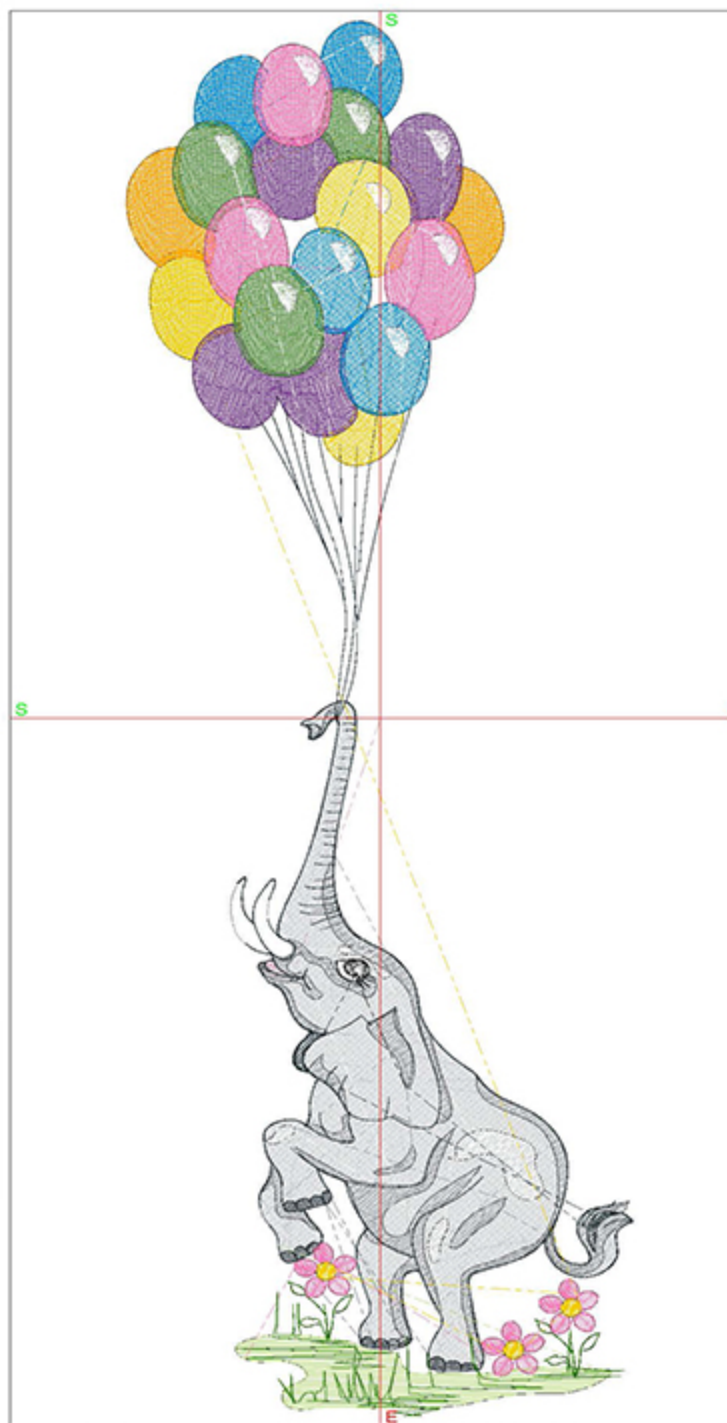

Design Worksheet

Zoom: 0.73

BERNINA Embroidery
Software DesignerPlus

Name: LR_BA_ColtBalloons14X14.ART

Height: 349.9 mm
 Width: 118.9 mm
 Stitches: 34766
 Colors: 17
 Color changes: 17
 Trims: 53
 Machine format: Bernina
 Hoop: Medium (180 x 130)
 Total bobbin: 69.27m

Machine runtime:

Module	Runtime (hr:min:sec)
Default	1:32:21

Design Worksheet

BERNINA Embroidery Software DesignerPlus

Design: LR_SAS_CowBalloons14x14

Stitches: 38500

Colors: 14

Height: 349.7 mm

Width: 114.9 mm

Zoom: 0.63

Total bobbin: 72.37m

Color Film:

#	Chart	Code	Name	Thread
1.	■ Madeira poly	1748		5.78m
2.	■ Madeira poly	1650		4.78m
3.	■ Madeira Polyneon	1977	Peacock Blue	5.36m
4.	■ Madeira Polyneon	1980	Sunflower	0.95m
5.	■ Madeira Polyneon	1801	Super White	39.88m
6.	■ Madeira Neon Polyester	1611	Ice Fishing	5.67m
7.	■ Madeira Polyneon	1921	Bubble Gum Pink	0.60m
8.	■ Madeira Neon Polyester	1815	Pink	5.82m
9.	■ Madeira Polyneon	1921	Bubble Gum Pink	0.81m
10.	■ Madeira Polyneon	1507	Pea Coat Lining	46.88m
11.	■ Madeira Neon Polyester	1800	Black	4.49m
12.	■ Madeira Polyneon	1980	Sunflower	11.22m
13.	■ Madeira Polyneon	1955	Citrus Burst	7.43m
14.	■ Madeira Neon Polyester	1832	Purple	15.30m
15.	■ Madeira Polyneon	1977	Peacock Blue	14.08m
16.	■ Madeira Neon Polyester	1651	Light Kilkenny	11.87m
17.	■ Madeira Polyneon	1921	Bubble Gum Pink	12.70m
18.	■ Madeira Neon Polyester	1802	White	5.49m

Machine runtime: 1:04:47

Design Worksheet

Zoom: 0.73

BERNINA Embroidery
Software DesignerPlus

Name: LR_BA_ElephantBabyBalloons14x
14.ART

Height: 349.9 mm
Width: 113.3 mm
Stitches: 31412
Colors: 15
Color changes: 17
Trims: 54
Machine format: Bernina
Hoop: Medium (180 x 130)
Total bobbin: 60.95m