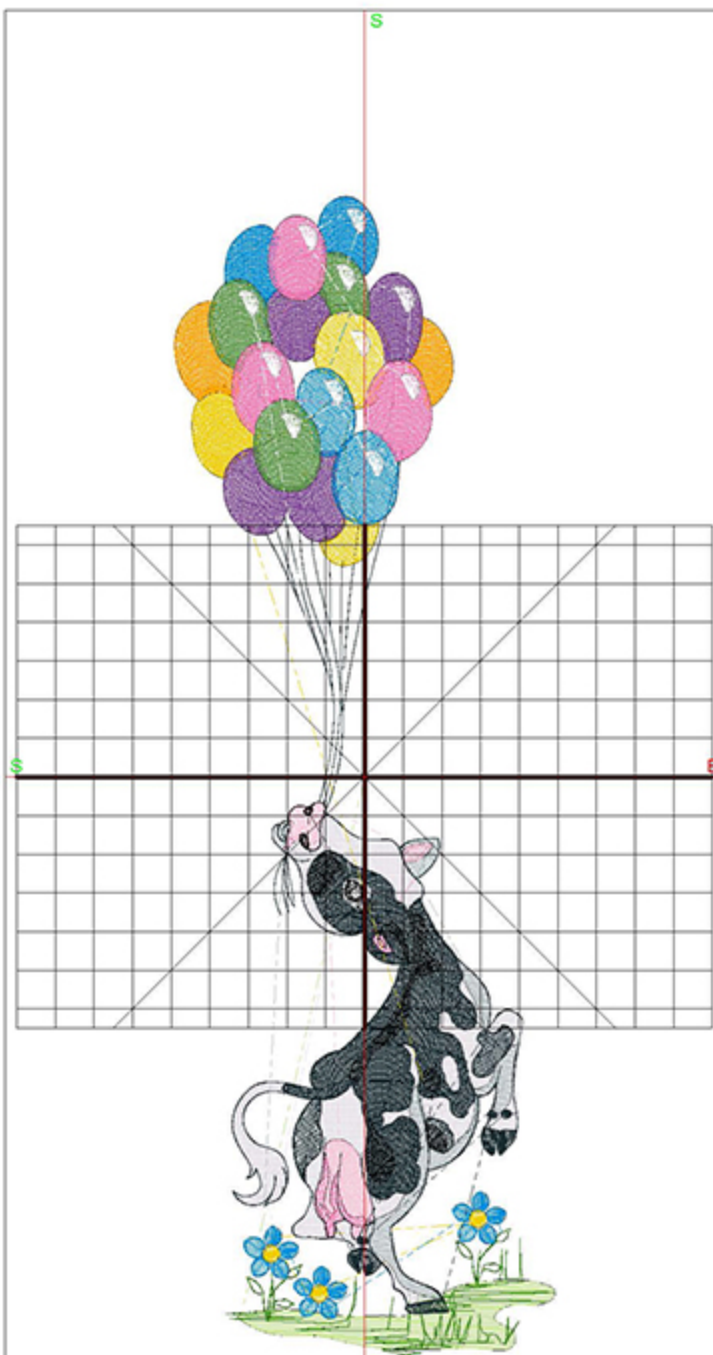

Design Worksheet

Zoom: 0.85

BERNINA Embroidery
Software DesignerPlus

Name:LR_BA_ColtBalloons10x12.ART

Height: 299.8 mm
Width: 101.9 mm
Stitches: 27796
Colors: 17
Color changes: 17
Trims: 53
Machine format: Bernina
Hoop: Medium (180 x 130)
Total bobbin: 52.52m

Machine runtime:

Module	Runtime (hr:min:sec)
Default	1:16:51

Design Worksheet

BERNINA Embroidery Software DesignerPlus
Design: LR_SAS_CowBalloons10x12

Stitches: 30743
Colors: 14
Height: 299.8 mm
Width: 98.4 mm
Zoom: 0.63

Width: 100.9 mm

Zoom: 0.63

Total bobbin: 54.04m

Color Film:

#	Chart	Code	Name	Thread
1.	■	1980	Sunflower	0.22m
2.	■	1955	Citrus Burst	0.36m
3.	■	1832	Majestic Purple	0.27m
4.	■	1977	Peacock Blue	0.58m
5.	■	1748	Madeira poly	4.85m
6.	■	1650	Madeira poly	1.56m
7.	■	1811	Shark Skin	36.28m
8.	■	1815	Pink	15.56m
9.	■	1921	Bubble Gum Pink	4.33m
10.	■	1721	Flamingo Pink	3.91m
11.	■	1800	Black	0.96m
12.	■	1918	Polished Pewter	7.33m
13.	■	1506	Deep Steel Blue	8.70m
14.	■	1980	Sunflower	8.59m
15.	■	1955	Citrus Burst	5.90m
16.	■	1832	Purple	12.24m
17.	■	1977	Peacock Blue	10.83m
18.	■	1748	Madeira poly	9.21m
19.	■	1921	Bubble Gum Pink	9.99m
20.	■	1801	Super White	6.82m