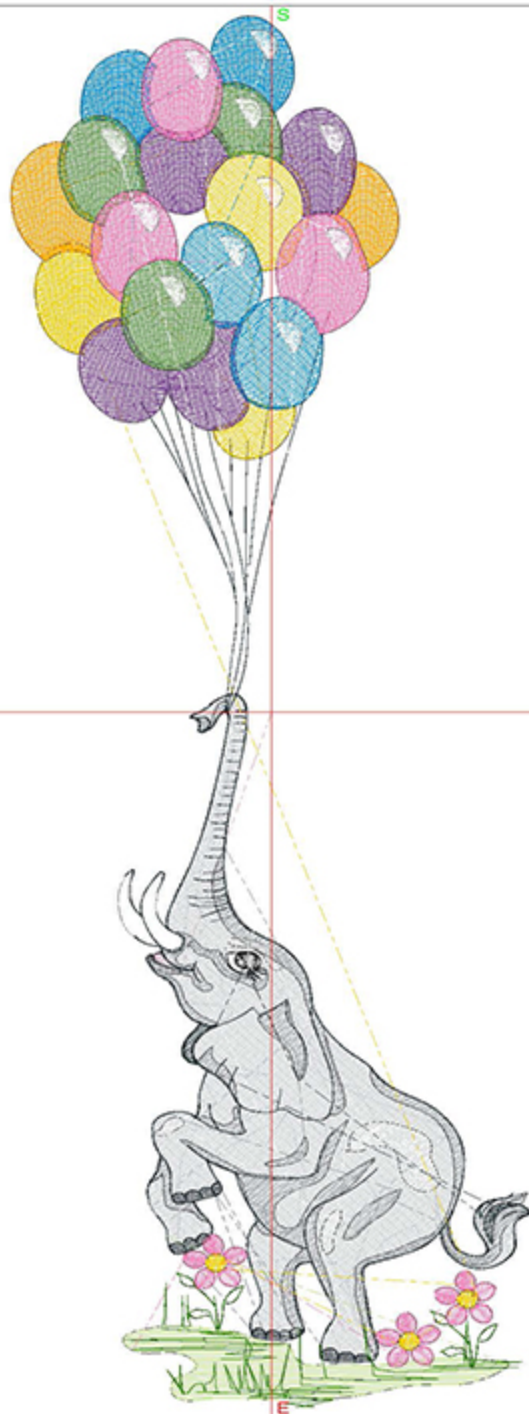

Name:LR_BA_ElephantBabyBalloons10x
12.ART60

Height: 299.8 mm
Width: 97.1 mm
Stitches: 25321
Colors: 15
Color changes: 17
Trims: 54
Machine format: Bernina
Hoop: Medium (180 x 130)
Total bobbin: 46.31m

Color Sequence:

#	Color	Code	Name	Chart
1.	3	1917	Rose Cerise	Madeira Neon Polyester
2.	1	1802	White	Madeira Neon Polyester
3.	29	1811	Chrome	Madeira Polyneon
4.	27	1614	Twister	Madeira Polyneon
5.	1	1802	White	Madeira Neon Polyester
6.	30	1918	Polished Pewter	Madeira Polyneon
7.	4	1800	Black	Madeira Neon Polyester
8.	28	1507	Pea Coat Lining	Madeira Polyneon
9.	17	1748		Madeira poly
10.	9	1650		Madeira poly
11.	16	1921	Bubble Gum Pink	Madeira Polyneon
12.	19	1980	Sunflower	Madeira Polyneon
13.	20	1955	Citrus Burst	Madeira Polyneon
14.	13	1832	Purple	Madeira Neon Polyester
15.	18	1977	Peacock Blue	Madeira Polyneon
16.	8	1651	Light Kilkenny	Madeira Neon Polyester
17.	16	1921	Bubble Gum Pink	Madeira Polyneon
18.	1	1802	White	Madeira Neon Polyester

Machine runtime:

Module	Runtime (hr:min:sec)
Default	1:11:36