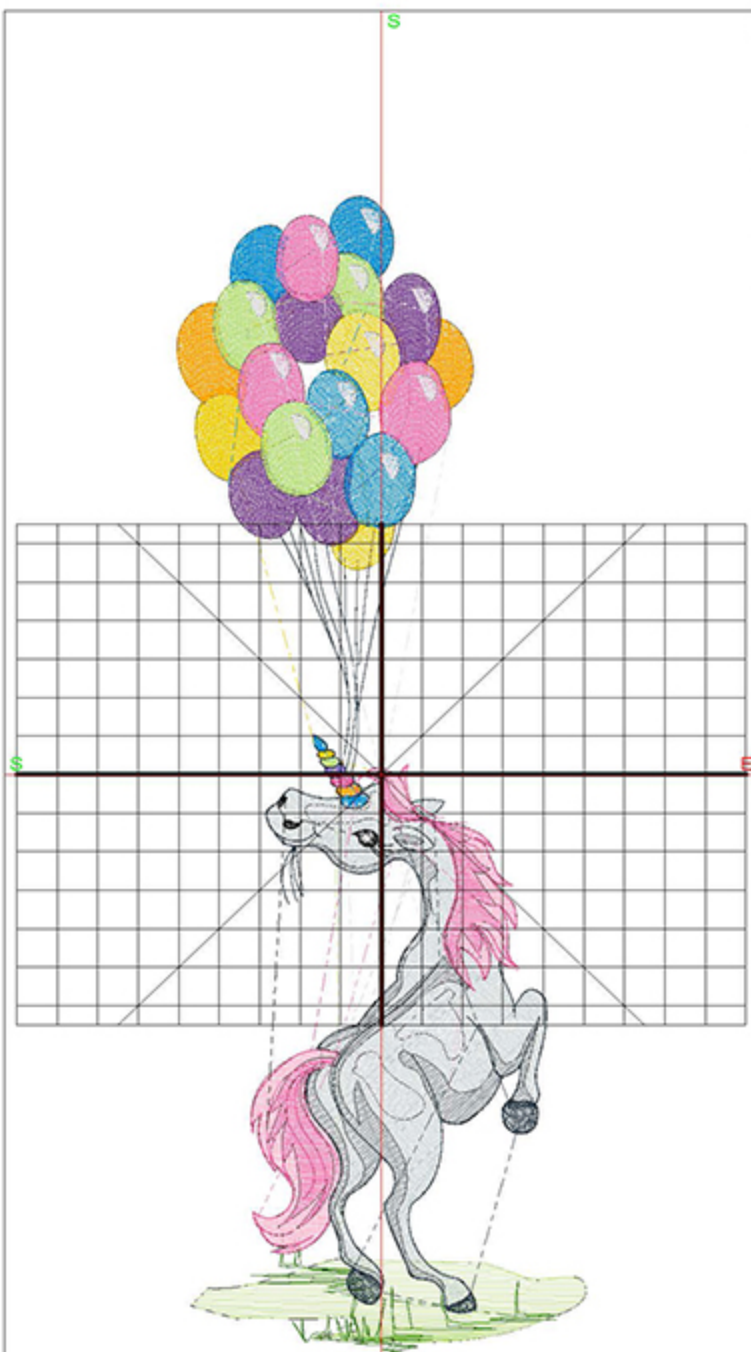

Design Worksheet

Zoom: 0.85

BERNINA Embroidery
Software DesignerPlus

Name:LR_BA_ColtBalloons10x12.ART

Height: 299.8 mm
Width: 101.9 mm
Stitches: 27796
Colors: 17
Color changes: 17
Trims: 53
Machine format: Bernina
Hoop: Medium (180 x 130)
Total bobbin: 52.52m

Machine runtime:

Module	Runtime (hr:min:sec)
Default	1:11:36

Design Worksheet

BERNINA Embroidery Software DesignerPlus

Design: LR_UnicornBalloons10x12

Stitches: 28652

Colors: 15

Height: 299.9 mm

Width: 100.9 mm

Zoom: 0.63

Total bobbin: 54.04m

Color Film:

#	Chart	Code	Name	Thread
1.	■	1980	Sunflower	0.22m
2.	■	1955	Citrus Burst	0.36m
3.	■	1832	Majestic Purple	0.27m
4.	■	1977	Peacock Blue	0.58m
5.	■	1748	Madeira poly	4.85m
6.	■	1650	Madeira poly	1.56m
7.	■	1811	Shark Skin	36.28m
8.	■	1815	Pink	15.56m
9.	■	1921	Bubble Gum Pink	4.33m
10.	■	1721	Flamingo Pink	3.91m
11.	■	1800	Black	0.96m
12.	■	1918	Polished Pewter	7.33m
13.	■	1506	Deep Steel Blue	8.70m
14.	■	1980	Sunflower	8.59m
15.	■	1955	Citrus Burst	5.90m
16.	■	1832	Purple	12.24m
17.	■	1977	Peacock Blue	10.83m
18.	■	1748	Madeira poly	9.21m
19.	■	1921	Bubble Gum Pink	9.99m
20.	■	1801	Super White	6.82m