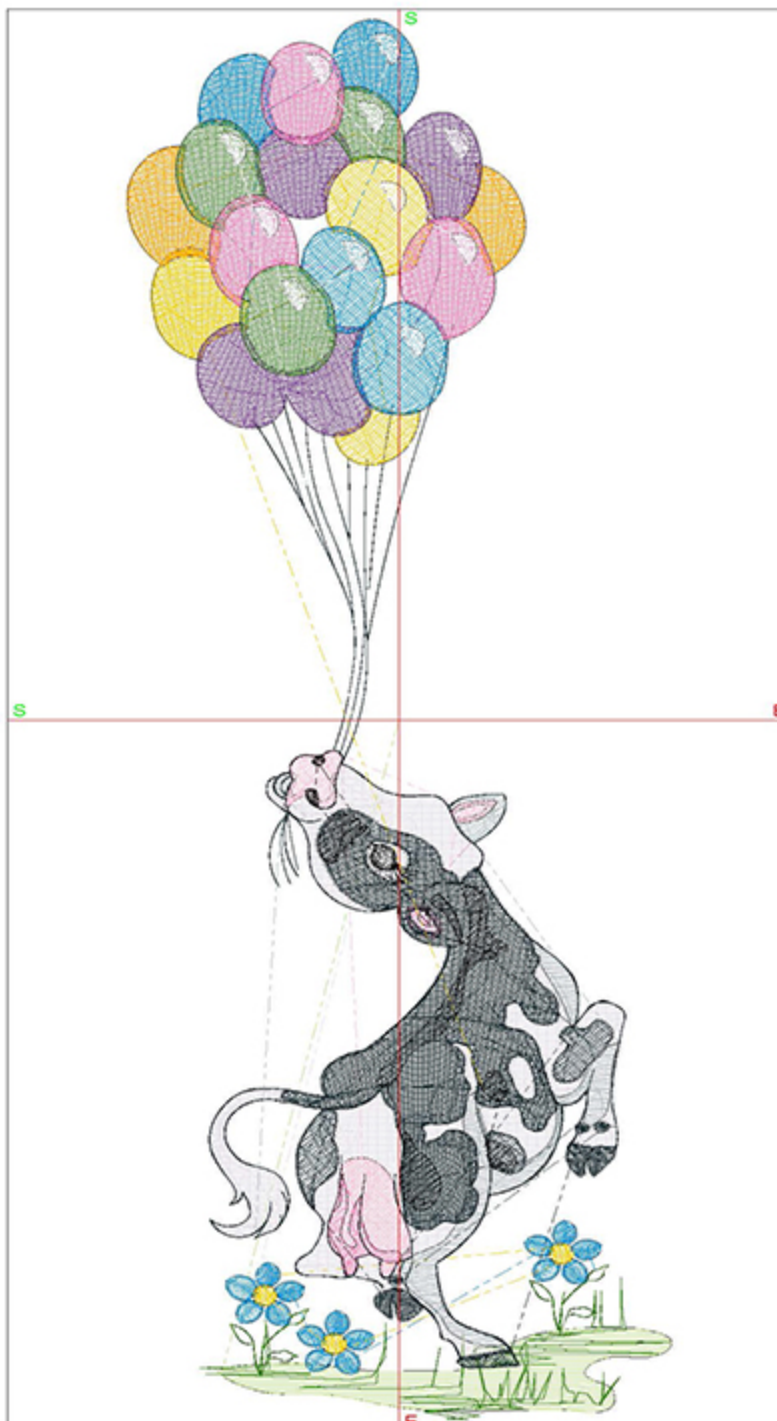

Design Worksheet

Zoom: 1.03

BERNINA Embroidery
Software DesignerPlus

Name: LR_SAS_CowBalloons8x10.ART

Height: 250.0 mm
 Width: 82.0 mm
 Stitches: 24052
 Colors: 14
 Color changes: 17
 Trims: 58
 Machine format: Bernina
 Hoop: Medium (180 x 130)
 Total bobbin: 39.85m

Total bobbin: 39.33m

Color Film:

#	Chart	Code	Name	Thread
1.	Yellow	1980	Sunflower	0.18m
2.	Orange	1955	Citrus Burst	0.27m
3.	Purple	1832	Majestic Purple	0.22m
4.	Blue	1977	Peacock Blue	0.49m
5.	Light Green	1748	Madieira poly	3.57m
6.	Dark Green	1650	Madieira poly	1.32m
7.	Light Grey	1811	Shark Skin	26.36m
8.	Pink	1815	Pink	11.53m
9.	Pink	1921	Bubble Gum Pink	3.32m
10.	Pink	1721	Flamingo Pink	3.33m
11.	Black	1800	Black	0.80m
12.	Grey	1918	Polished Pewter	5.68m
13.	Dark Blue	1506	Deep Steel Blue	7.17m
14.	Yellow	1980	Sunflower	6.30m
15.	Orange	1955	Citrus Burst	4.31m
16.	Purple	1832	Purple	8.90m
17.	Blue	1977	Peacock Blue	7.88m
18.	Light Green	1748	Madieira poly	6.73m
19.	Pink	1921	Bubble Gum Pink	7.18m
20.	White	1801	Super White	5.43m