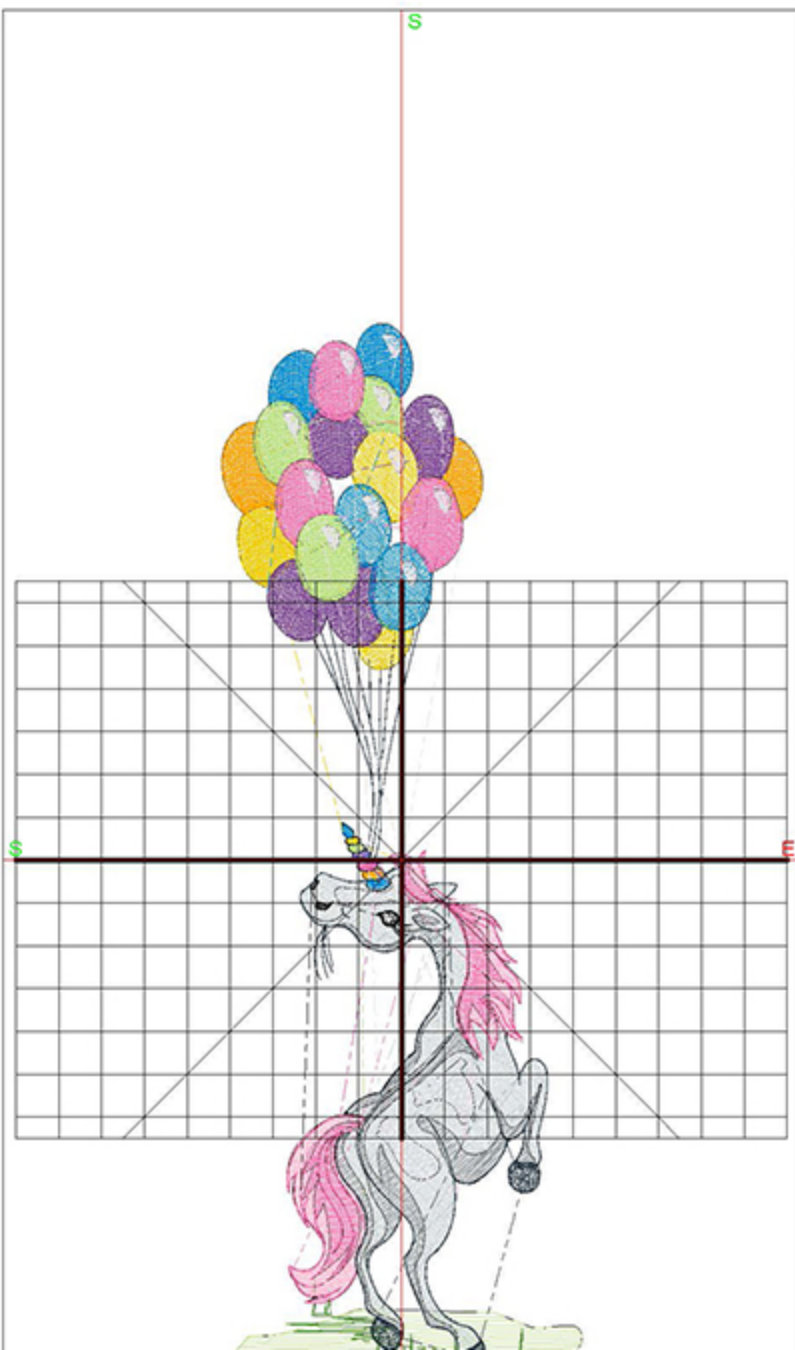

Design Worksheet

Zoom: 1.03

BERNINA Embroidery
Software DesignerPlus

Name: LR_SAS_CowBalloons8x10.ART

Height: 250.0 mm
 Width: 82.0 mm
 Stitches: 24052
 Colors: 14
 Color changes: 17
 Trims: 58
 Machine format: Bernina
 Hoop: Medium (180 x 130)
 Total bobbin: 39.85m

Machine runtime:

Module	Runtime (hr:min:sec)
Default	0:58:47

Design Worksheet

BERNINA Embroidery Software DesignerPlus
Design: LR_UnicornBalloons8x10

Stitches: 22316
Colors: 15
Height: 249.8 mm
Width: 84.1 mm
Zoom: 0.63

Total bobbin: 39.33m

Color Film:

#	Chart	Code	Name	Thread
1.	Yellow	1980	Sunflower	0.18m
2.	Orange	1955	Citrus Burst	0.27m
3.	Purple	1832	Majestic Purple	0.22m
4.	Blue	1977	Peacock Blue	0.49m
5.	Light Green	1748	Madieira poly	3.57m
6.	Dark Green	1650	Madieira poly	1.32m
7.	Light Grey	1811	Shark Skin	26.36m
8.	Pink	1815	Pink	11.53m
9.	Pink	1921	Bubble Gum Pink	3.32m
10.	Pink	1721	Flamingo Pink	3.33m
11.	Black	1800	Black	0.80m
12.	Grey	1918	Polished Pewter	5.68m
13.	Dark Blue	1506	Deep Steel Blue	7.17m
14.	Yellow	1980	Sunflower	6.30m
15.	Orange	1955	Citrus Burst	4.31m
16.	Purple	1832	Purple	8.90m
17.	Blue	1977	Peacock Blue	7.88m
18.	Light Green	1748	Madieira poly	6.73m
19.	Pink	1921	Bubble Gum Pink	7.18m
20.	White	1801	Super White	5.43m