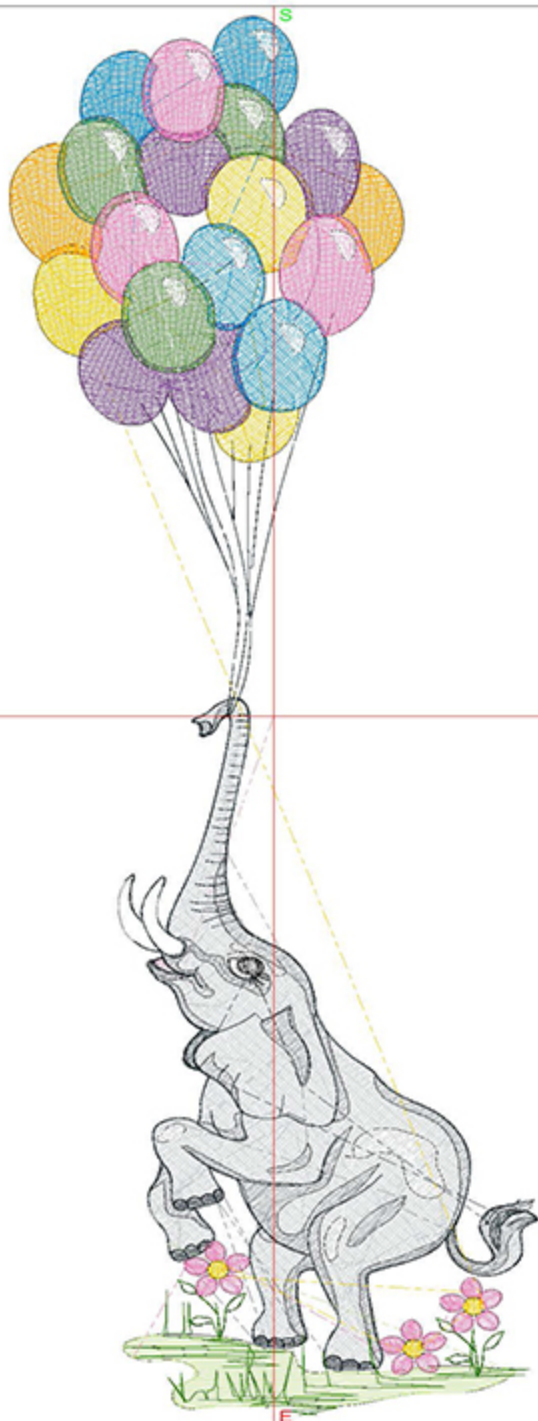

Design Worksheet

Zoom: 1.03

BERNINA Embroidery
Software DesignerPlus

Name: LR_SAS_CowBalloons8x10.ART

Height: 250.0 mm
 Width: 82.0 mm
 Stitches: 24052
 Colors: 14
 Color changes: 17
 Trims: 58
 Machine format: Bernina
 Hoop: Medium (180 x 130)
 Total bobbin: 39.85m

Machine runtime:

Module	Runtime (hr:min:sec)
Default	1:09:44

Design Worksheet

Zoom: 1.03

BERNINA Embroidery
Software DesignerPlus

Name: LR_BA_ElephantBabyBalloons8x1
0.ART

Height: 250.0 mm
Width: 80.8 mm
Stitches: 19878
Colors: 15
Color changes: 17
Trims: 51
Machine format: Bernina
Hoop: Medium (180 x 130)
Total bobbin: 33.71m

Total bobbin: 39.33m

Color Film:

#	Chart	Code	Name	Thread
1.	Yellow	1980	Sunflower	0.18m
2.	Orange	1955	Citrus Burst	0.27m
3.	Purple	1832	Majestic Purple	0.22m
4.	Blue	1977	Peacock Blue	0.49m
5.	Light Green	1748	Madieira poly	3.57m
6.	Dark Green	1650	Madieira poly	1.32m
7.	Light Grey	1811	Shark Skin	26.36m
8.	Pink	1815	Pink	11.53m
9.	Pink	1921	Bubble Gum Pink	3.32m
10.	Pink	1721	Flamingo Pink	3.33m
11.	Black	1800	Black	0.80m
12.	Grey	1918	Polished Pewter	5.68m
13.	Dark Blue	1506	Deep Steel Blue	7.17m
14.	Yellow	1980	Sunflower	6.30m
15.	Orange	1955	Citrus Burst	4.31m
16.	Purple	1832	Purple	8.90m
17.	Blue	1977	Peacock Blue	7.88m
18.	Light Green	1748	Madieira poly	6.73m
19.	Pink	1921	Bubble Gum Pink	7.18m
20.	White	1801	Super White	5.43m