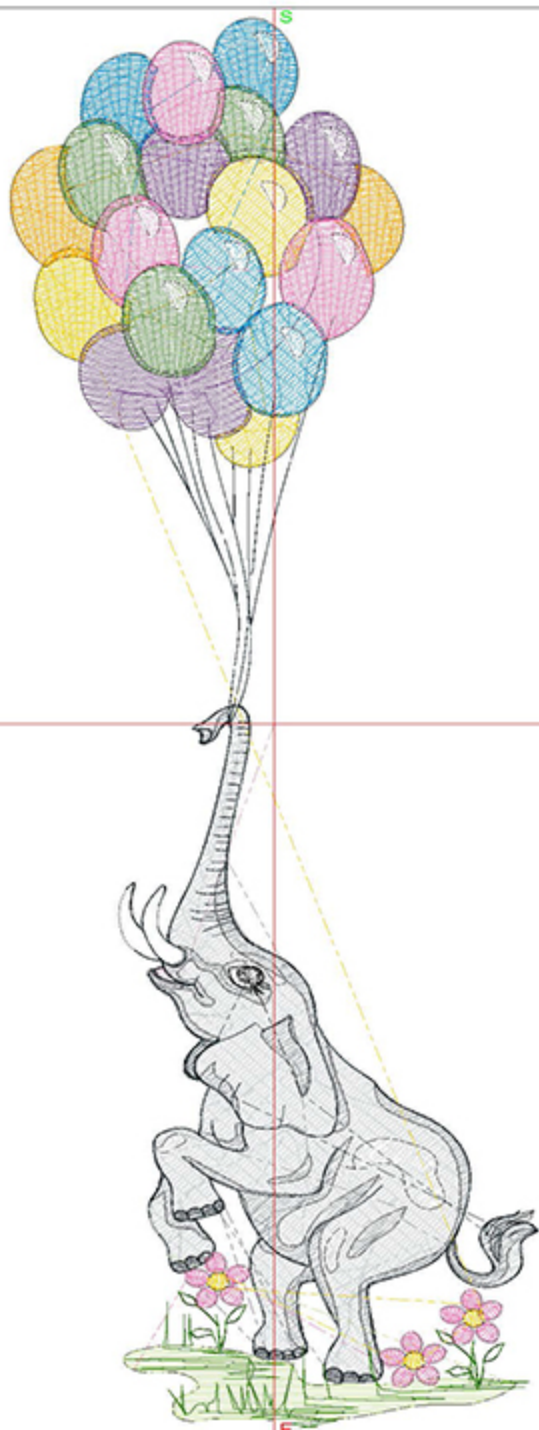

Design Worksheet

Zoom: 1.28

BERNINA Embroidery
Software DesignerPlus

Name: LR_BA_ColtBalloons6x8.ART60

Height: 199.8 mm
 Width: 67.9 mm
 Stitches: 15964
 Colors: 17
 Color changes: 17
 Trims: 51
 Machine format: Bernina
 Hoop: Medium (180 x 130)
 Total bobbin: 25.75m

Machine runtime:

Module	Runtime (hr:min:sec)
Default	0:50:05

Design Worksheet

Zoom: 1.28

BERNINA Embroidery
Software DesignerPlus

Name: LR_SAS_CowBalloons6x8.ART

Height: 199.8 mm
Width: 65.6 mm
Stitches: 17839
Colors: 14
Color changes: 17
Trims: 57
Machine format: Bernina
Hoop: Medium (180 x 130)
Total bobbin: 26.97m

Machine runtime:

Module	Runtime (hr:min:sec)
Default	0:55:41

Design Worksheet

Zoom: 1.28

BERNINA Embroidery
Software DesignerPlus

Name: LR_BA_ElephantBabyBalloons6x8.
ART

Height: 199.8 mm
Width: 64.6 mm
Stitches: 14759
Colors: 15
Color changes: 17
Trims: 52
Machine format: Bernina
Hoop: Medium (180 x 130)
Total bobbin: 22.71m

Width: 67.3 mm

Zoom: 0.63

Total bobbin: 26.60m

Color Film:

#	Chart	Code	Name	Thread
1.	■ Madeira Polyneon	1980	Sunflower	0.15m
2.	■ Madeira Polyneon	1955	Citrus Burst	0.22m
3.	■ Madeira Polyneon	1832	Majestic Purple	0.18m
4.	■ Madeira Polyneon	1977	Peacock Blue	0.39m
5.	■ Madeira poly	1748		2.19m
6.	■ Madeira poly	1650		1.10m
7.	■ Madeira Neon Polyester	1811	Shark Skin	18.04m
8.	■ Madeira Neon Polyester	1815	Pink	8.00m
9.	■ Madeira Polyneon	1921	Bubble Gum Pink	2.42m
10.	■ Madeira Polyneon	1721	Flamingo Pink	3.10m
11.	■ Madeira Neon Polyester	1800	Black	0.62m
12.	■ Madeira Polyneon	1918	Polished Pewter	4.22m
13.	■ Madeira Polyneon	1506	Deep Steel Blue	5.74m
14.	■ Madeira Polyneon	1980	Sunflower	4.32m
15.	■ Madeira Polyneon	1955	Citrus Burst	3.03m
16.	■ Madeira Neon Polyester	1832	Purple	5.31m
17.	■ Madeira Polyneon	1977	Peacock Blue	5.33m
18.	■ Madeira poly	1748		4.56m
19.	■ Madeira Polyneon	1921	Bubble Gum Pink	4.91m
20.	■ Madeira Polyneon	1801	Super White	4.03m