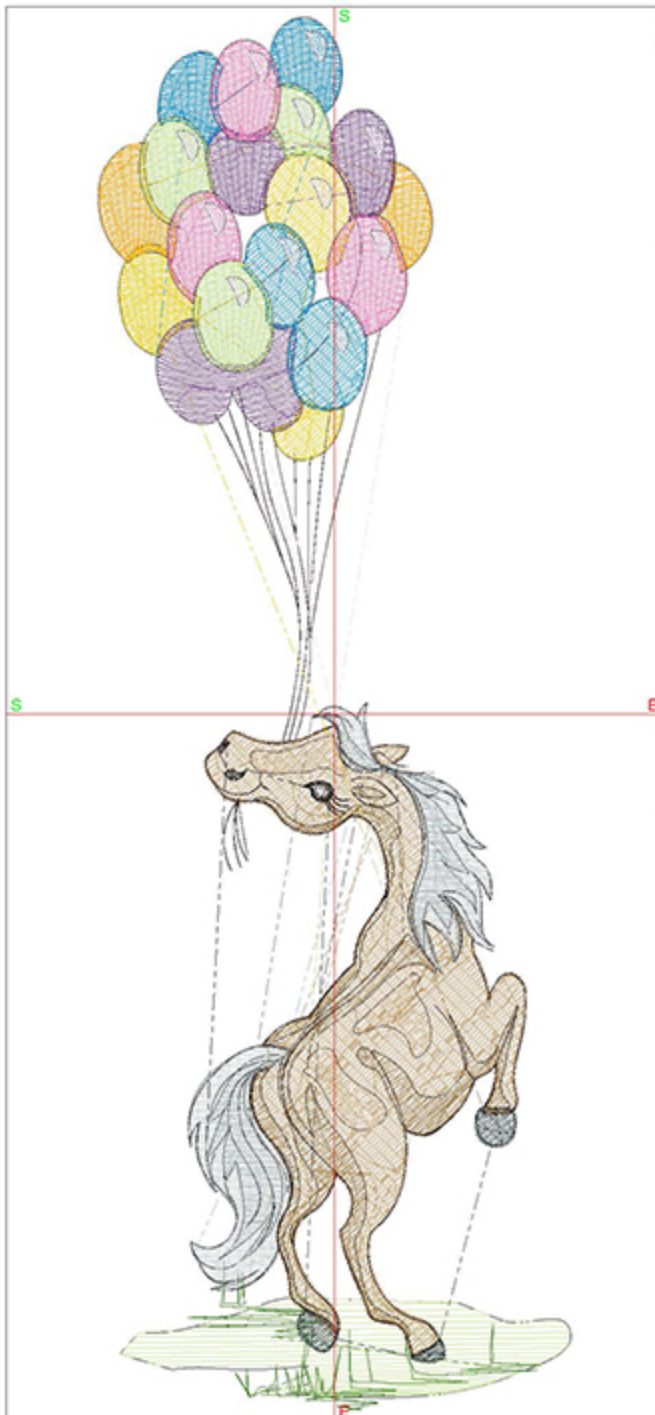

Design Worksheet

Zoom: 1.28

BERNINA Embroidery
Software DesignerPlus

Name: LR_BA_ColtBalloons6x8.ART60

Height: 199.8 mm
 Width: 67.9 mm
 Stitches: 15964
 Colors: 17
 Color changes: 17
 Trims: 51
 Machine format: Bernina
 Hoop: Medium (180 x 130)
 Total bobbin: 25.75m

Machine runtime:

Module	Runtime (hr:min:sec)
Default	0:50:05

Design Worksheet

Zoom: 1.28

BERNINA Embroidery
Software DesignerPlus

Name: LR_SAS_CowBalloons6x8.ART

Height: 199.8 mm
Width: 65.6 mm
Stitches: 17839
Colors: 14
Color changes: 17
Trims: 57
Machine format: Bernina
Hoop: Medium (180 x 130)
Total bobbin: 26.97m