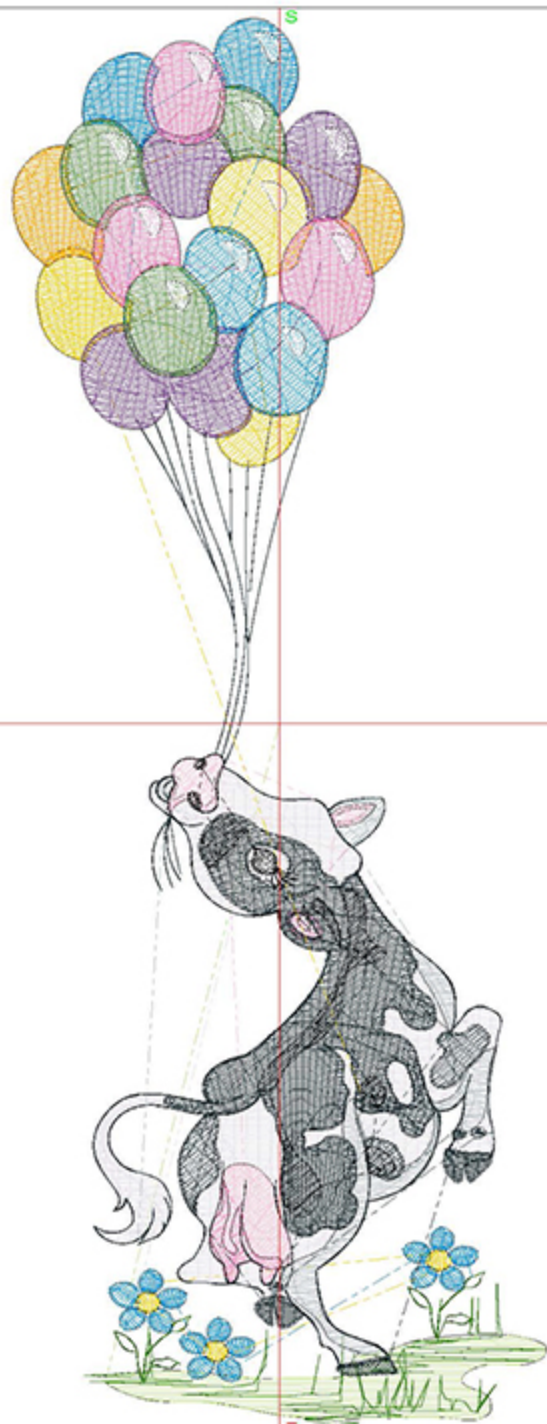

Design Worksheet

Zoom: 1.28

BERNINA Embroidery
Software DesignerPlus

Name: LR_BA_ColtBalloons6x8.ART60

Height: 199.8 mm
 Width: 67.9 mm
 Stitches: 15964
 Colors: 17
 Color changes: 17
 Trims: 51
 Machine format: Bernina
 Hoop: Medium (180 x 130)
 Total bobbin: 25.75m

Machine runtime:

Module	Runtime (hr:min:sec)
Default	0:50:05

Design Worksheet

Zoom: 1.28

BERNINA Embroidery
Software DesignerPlus

Name: LR_SAS_CowBalloons6x8.ART

Height: 199.8 mm
Width: 65.6 mm
Stitches: 17839
Colors: 14
Color changes: 17
Trims: 57
Machine format: Bernina
Hoop: Medium (180 x 130)
Total bobbin: 26.97m