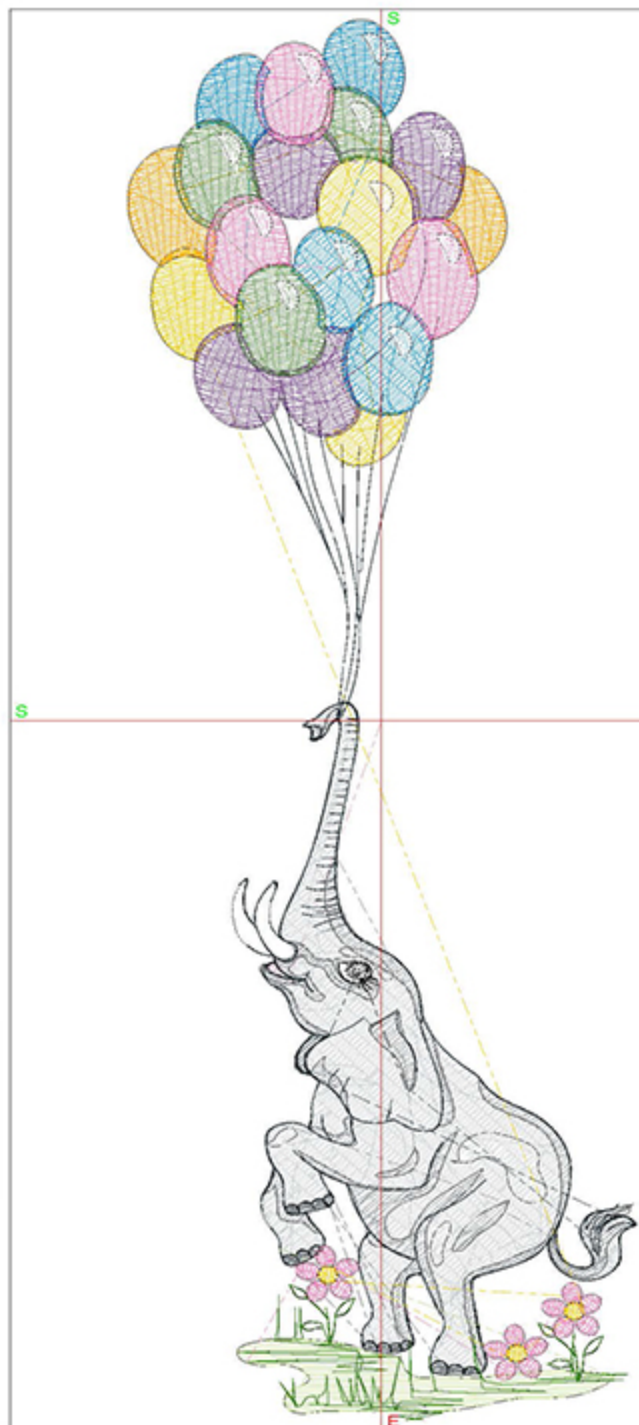

Machine runtime:

Module	Runtime (hr:min:sec)
Default	0:44:43

Design Worksheet

Zoom: 1.46

BERNINA Embroidery
Software DesignerPlus

Name: LR_SAS_CowBalloons5x7.ART

Height: 175.0 mm
 Width: 57.5 mm
 Stitches: 15241
 Colors: 14
 Color changes: 17
 Trims: 57
 Machine format: Bernina
 Hoop: Medium (180 x 130)
 Total bobbin: 21.63m

Machine runtime:

Module	Runtime (hr:min:sec)
Default	0:49:55

Design Worksheet

Zoom: 1.46

BERNINA Embroidery
Software DesignerPlus

Name: LR_BA_ElephantBabyBalloons5x7.
ART

Height: 174.8 mm
Width: 56.5 mm
Stitches: 12690
Colors: 15
Color changes: 17
Trims: 51
Machine format: Bernina
Hoop: Medium (180 x 130)
Total bobbin: 18.31m