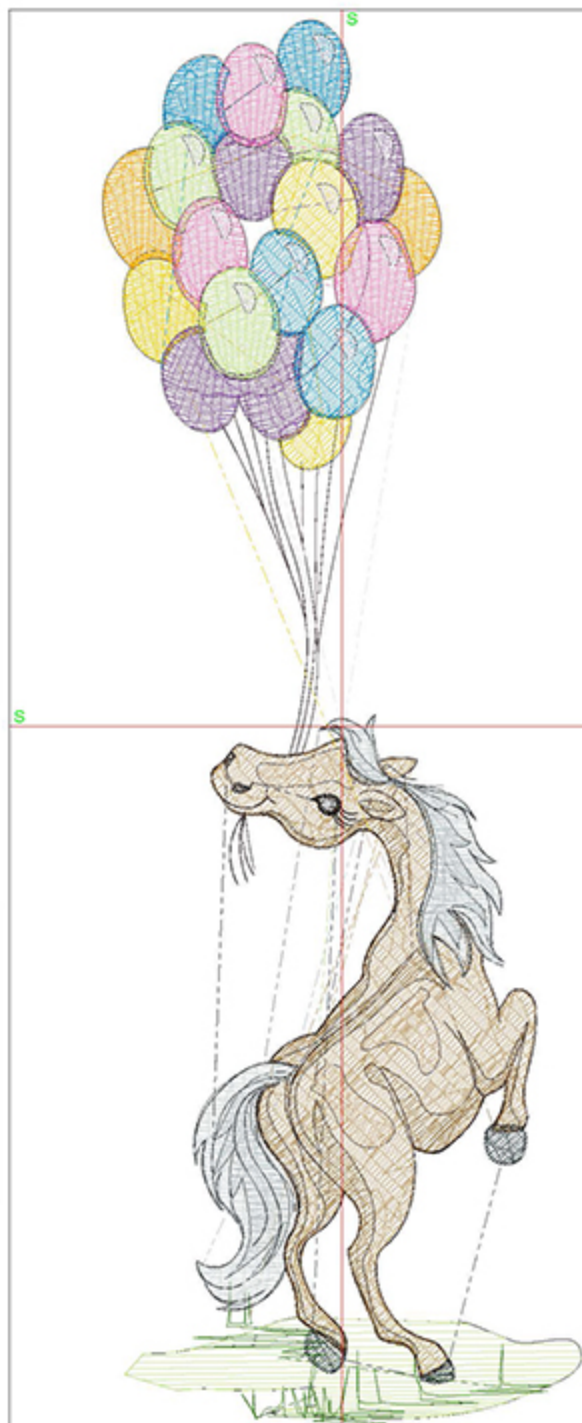

Design Worksheet

Zoom: 1.46

BERNINA Embroidery
Software DesignerPlus

Name: LR_BA_ColtBalloons5x7.ART

Height: 174.9 mm

Width: 59.5 mm

Stitches: 13550

Colors: 17

Color changes: 17

Trims: 51

Machine format: Bernina

Hoop: Medium (180 x 130)

Total bobbin: 20.67m

Color Sequence:

#	Color	Code	Name	Chart
1.	17	1748		Madeira poly
2.	9	1650		Madeira poly
3.	6	1726	Sandalwood	Madeira Neon Polyester
4.	21	1811	Shark Skin	Madeira Neon Polyester
5.	5	1611	Ice Fishing	Madeira Neon Polyester
6.	27	1614	Twister	Madeira Polyneon
7.	4	1800	Black	Madeira Neon Polyester
8.	1	1507	Pea Coat Lining	Madeira Polyneon
9.	29	1730	Cumin	Madeira Polyneon
10.	7	1527	Teddy Bear	Madeira Polyneon
11.	28	1859	Dark Chocolate	Madeira Polyneon
12.	19	1980	Sunflower	Madeira Polyneon
13.	20	1965	Citrus Burst	Madeira Polyneon
14.	13	1832	Purple	Madeira Neon Polyester
15.	18	1977	Peacock Blue	Madeira Polyneon
16.	17	1748		Madeira poly
17.	16	1921	Bubble Gum Pink	Madeira Polyneon
18.	15	1801	Super White	Madeira Polyneon

Machine runtime:

Module	Runtime (hr:min:sec)
Default	0:44:43

Design Worksheet

Zoom: 1.46

BERNINA Embroidery
Software DesignerPlus

Name: LR_SAS_CowBalloons5x7.ART

Height: 175.0 mm
 Width: 57.5 mm
 Stitches: 15241
 Colors: 14
 Color changes: 17
 Trims: 57
 Machine format: Bernina
 Hoop: Medium (180 x 130)
 Total bobbin: 21.63m