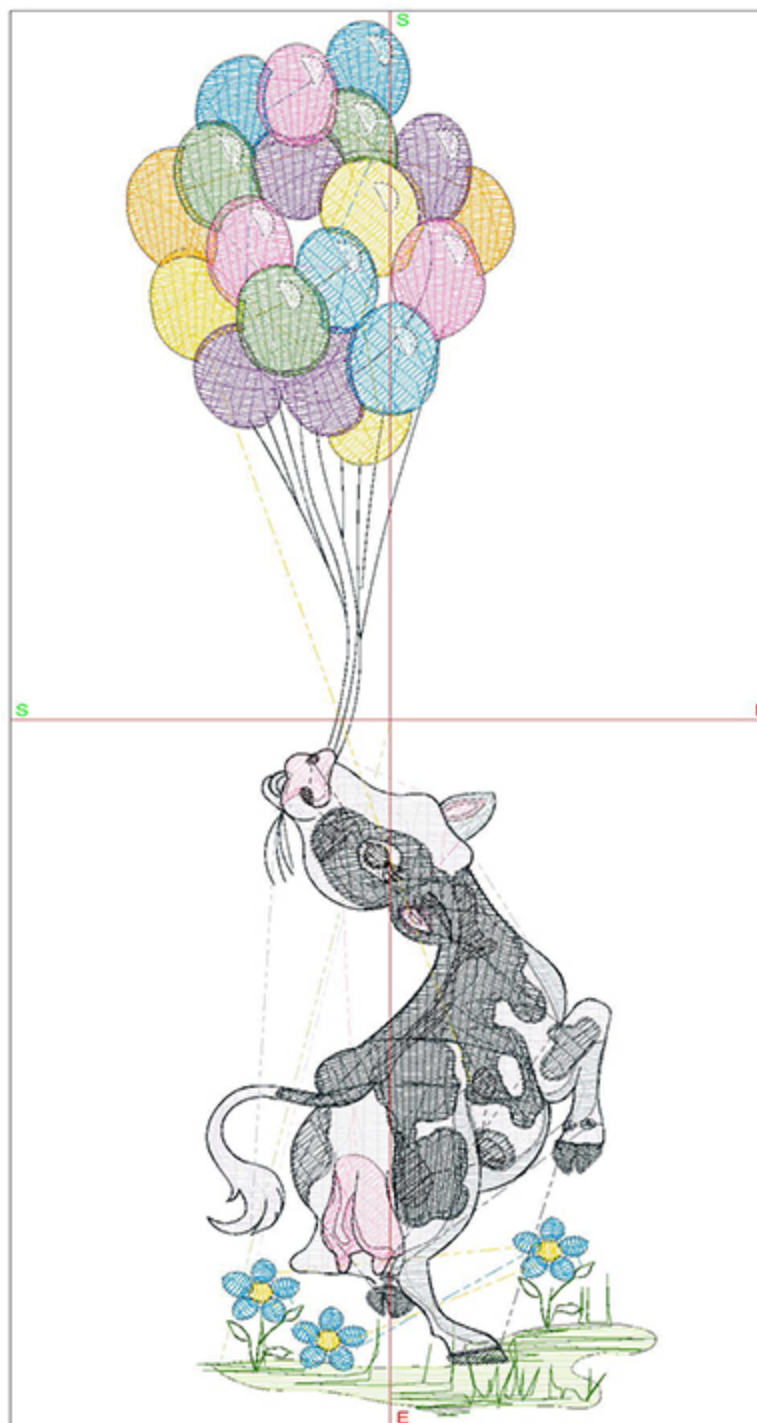

Design Worksheet

Zoom: 1.46

BERNINA Embroidery
Software DesignerPlus

Name: LR_BA_ColtBalloons5x7.ART

Height: 174.9 mm

Width: 59.5 mm

Stitches: 13550

Colors: 17

Color changes: 17

Trims: 51

Machine format: Bernina

Hoop: Medium (180 x 130)

Total bobbin: 20.67m

Color Sequence:

#	Color	Code	Name	Chart
1.	17	1748		Madeira poly
2.	9	1650		Madeira poly
3.	6	1726	Sandalwood	Madeira Neon Polyester
4.	21	1811	Shark Skin	Madeira Neon Polyester
5.	5	1611	Ice Fishing	Madeira Neon Polyester
6.	27	1614	Twister	Madeira Polyneon
7.	4	1800	Black	Madeira Neon Polyester
8.	1	1507	Pea Coat Lining	Madeira Polyneon
9.	29	1730	Cumin	Madeira Polyneon
10.	7	1527	Teddy Bear	Madeira Polyneon
11.	28	1859	Dark Chocolate	Madeira Polyneon
12.	19	1980	Sunflower	Madeira Polyneon
13.	20	1965	Citrus Burst	Madeira Polyneon
14.	13	1832	Purple	Madeira Neon Polyester
15.	18	1977	Peacock Blue	Madeira Polyneon
16.	17	1748		Madeira poly
17.	16	1921	Bubble Gum Pink	Madeira Polyneon
18.	15	1801	Super White	Madeira Polyneon

Machine runtime:

Module	Runtime (hr:min:sec)
Default	0:44:43

Design Worksheet

Zoom: 1.46

BERNINA Embroidery
Software DesignerPlus

Name: LR_SAS_CowBalloons5x7.ART

Height: 175.0 mm
 Width: 57.5 mm
 Stitches: 15241
 Colors: 14
 Color changes: 17
 Trims: 57
 Machine format: Bernina
 Hoop: Medium (180 x 130)
 Total bobbin: 21.63m