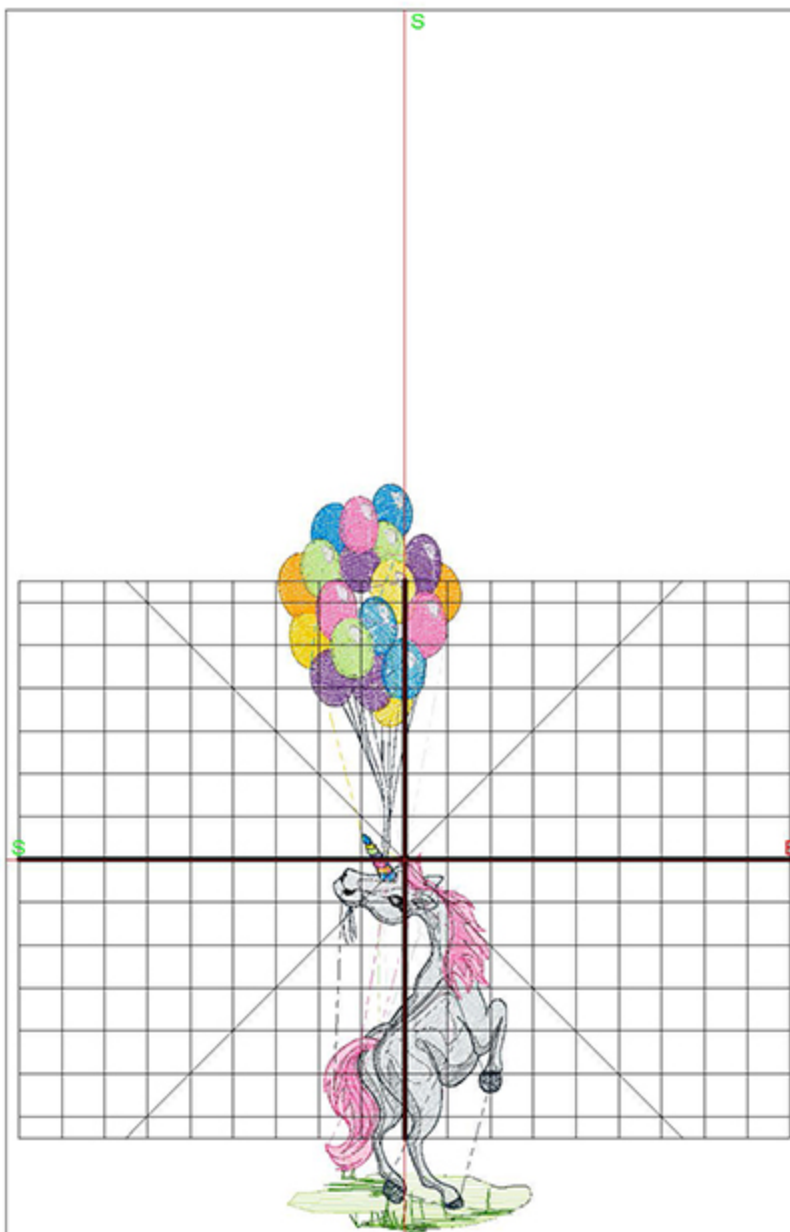

Machine runtime:

Module	Runtime (hr:min:sec)
Default	0:44:43

Design Worksheet

Zoom: 1.46

BERNINA Embroidery
Software DesignerPlus

Name: LR_SAS_CowBalloons5x7.ART

Height: 175.0 mm
 Width: 57.5 mm
 Stitches: 15241
 Colors: 14
 Color changes: 17
 Trims: 57
 Machine format: Bernina
 Hoop: Medium (180 x 130)
 Total bobbin: 21.63m

Machine runtime:

Module	Runtime (hr:min:sec)
Default	0:42:49

Design Worksheet

BERNINA Embroidery Software DesignerPlus

Design: LR_UnicornBalloons5x7

Stitches: 14026

Colors: 15

Height: 175.0 mm

Width: 58.9 mm

Zoom: 0.63

Total bobbin: 21.40m

Color Film:

#	Chart	Code	Name	Thread
1.	■ Madeira Polyneon	1980	Sunflower	0.14m
2.	■ Madeira Polyneon	1955	Citrus Burst	0.19m
3.	■ Madeira Polyneon	1832	Majestic Purple	0.16m
4.	■ Madeira Polyneon	1977	Peacock Blue	0.33m
5.	■ Madeira poly	1748		1.95m
6.	■ Madeira poly	1650		0.98m
7.	■ Madeira Neon Polyester	1811	Shark Skin	14.48m
8.	■ Madeira Neon Polyester	1815	Pink	6.52m
9.	■ Madeira Polyneon	1921	Bubble Gum Pink	2.08m
10.	■ Madeira Polyneon	1721	Flamingo Pink	2.76m
11.	■ Madeira Neon Polyester	1800	Black	0.56m
12.	■ Madeira Polyneon	1918	Polished Pewter	3.48m
13.	■ Madeira Polyneon	1506	Deep Steel Blue	5.03m
14.	■ Madeira Polyneon	1980	Sunflower	3.56m
15.	■ Madeira Polyneon	1955	Citrus Burst	2.43m
16.	■ Madeira Neon Polyester	1832	Purple	4.26m
17.	■ Madeira Polyneon	1977	Peacock Blue	4.27m
18.	■ Madeira poly	1748		3.63m
19.	■ Madeira Polyneon	1921	Bubble Gum Pink	3.93m
20.	■ Madeira Polyneon	1801	Super White	3.42m