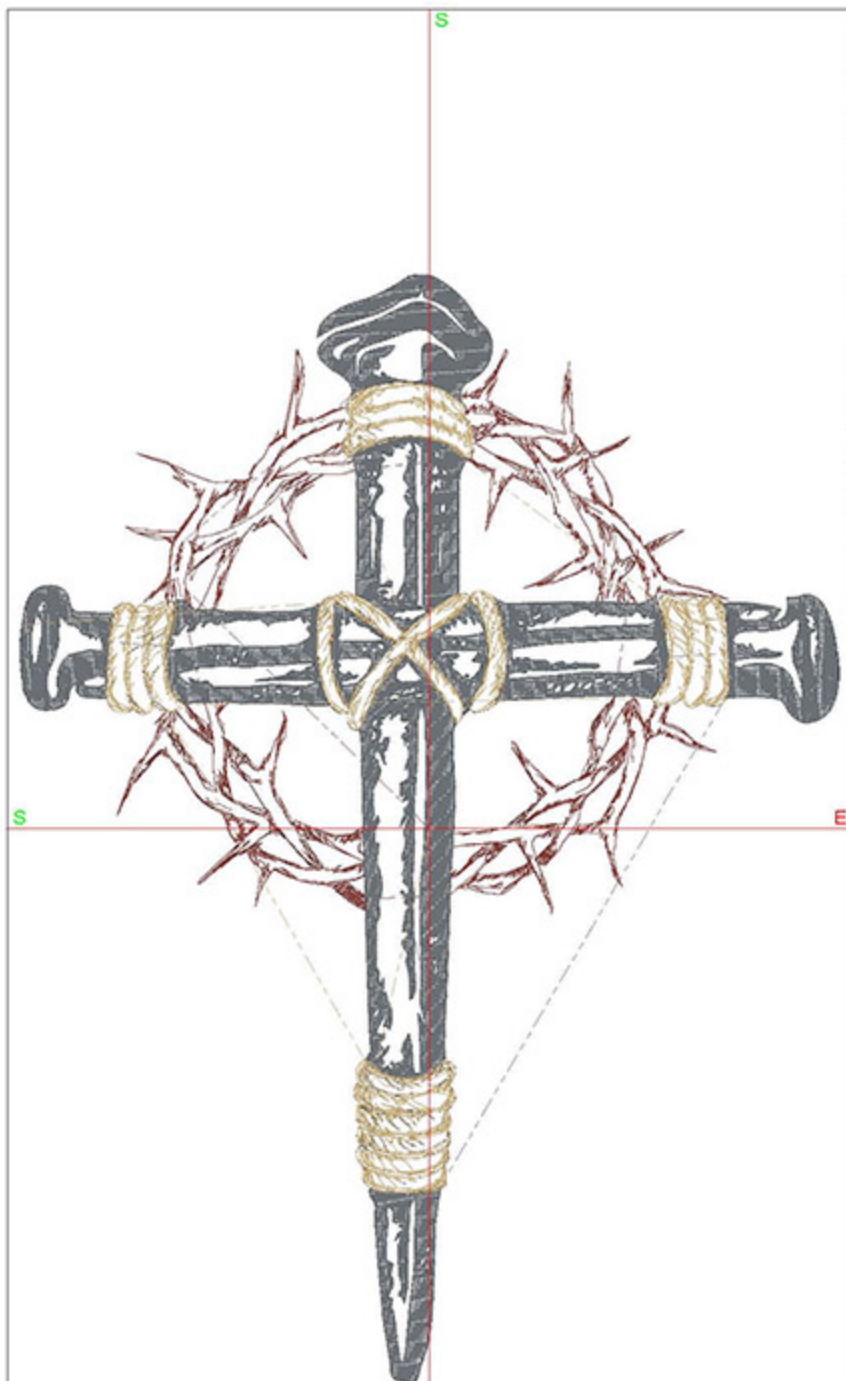

Zoom: 0.59

BERNINA Embroidery
Software DesignerPlus

Name: CIDCrownofThorns12x12.ART

Height: 299.5 mm
 Width: 214.3 mm
 Stitches: 45689
 Colors: 3
 Color changes: 2
 Trims: 16
 Machine format: Bernina
 Hoop: Medium (180 x 130)
 Total bobbin: 62.49m