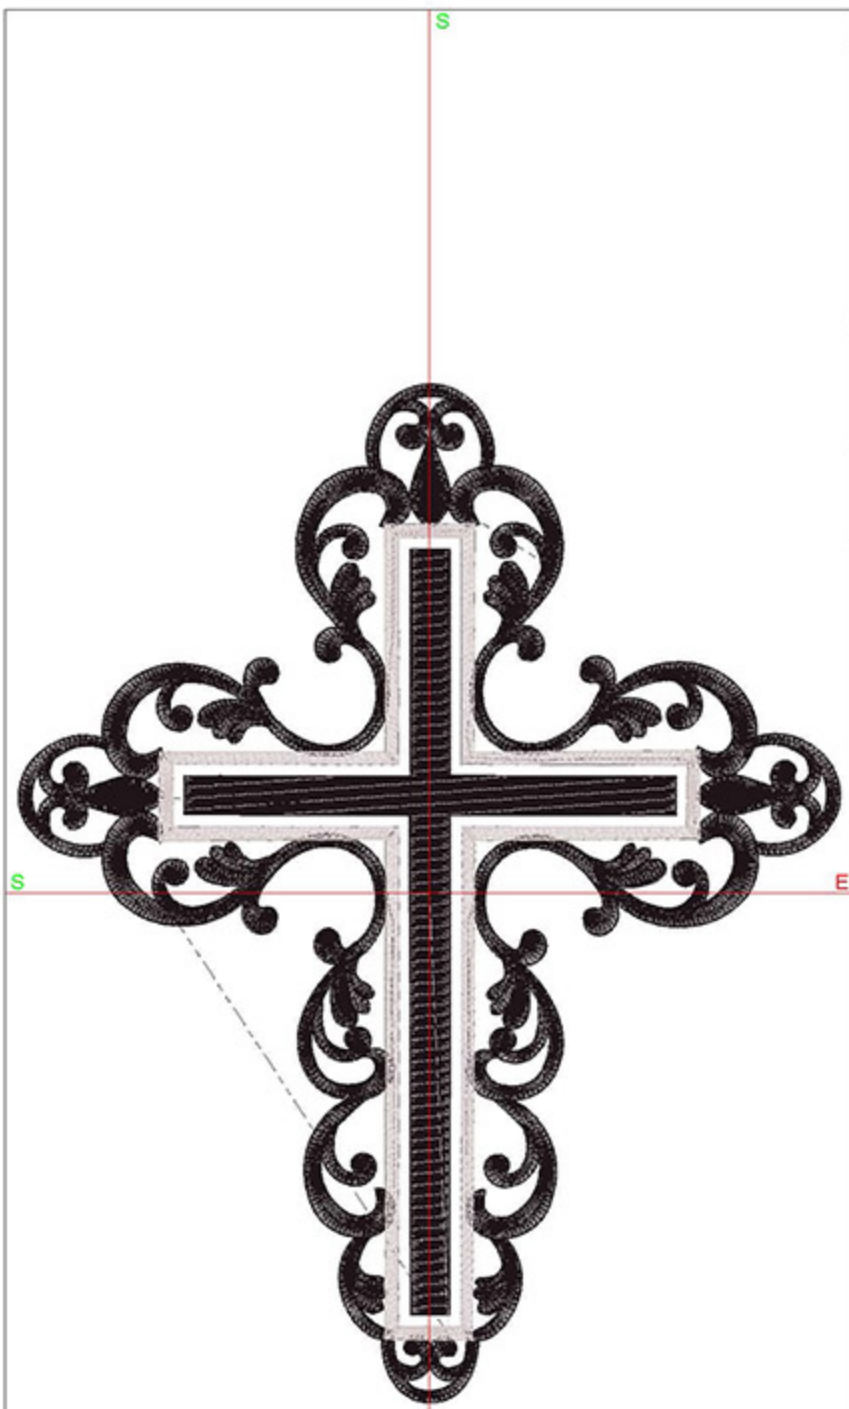

Machine runtime:

Module	Runtime (hr:min:sec)
Default	1:14:26

Design Worksheet

Zoom: 0.50

BERNINA Embroidery
Software DesignerPlus

Name: CIDScrolled12x12.ART

Height: 300.0 mm
Width: 242.2 mm
Stitches: 35234
Colors: 2
Color changes: 1
Trims: 11
Machine format: Bernina
Hoop: Medium (180 x 130)
Total bobbin: 109.84m