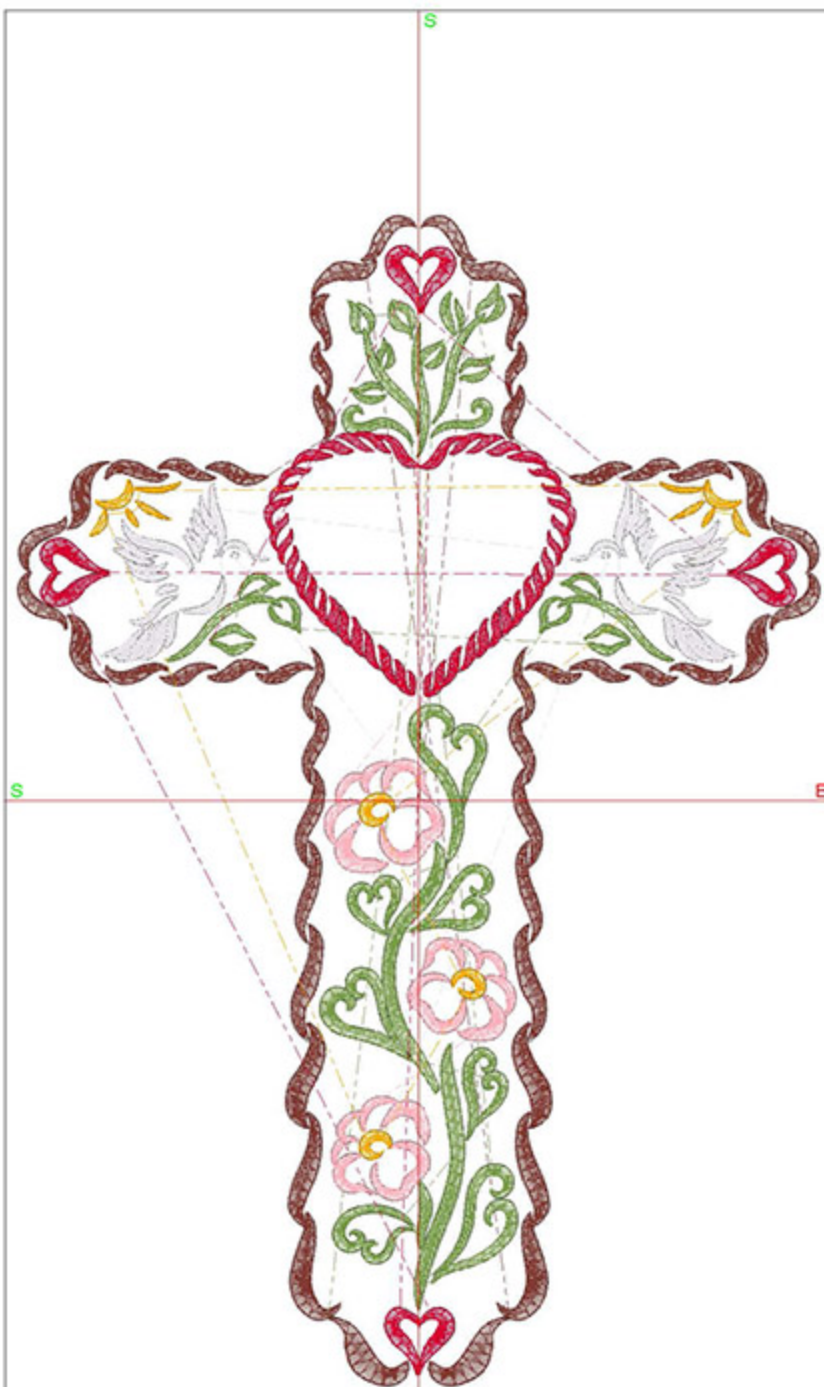

Machine runtime:

Module	Runtime (hr:min:sec)
Default	3:50:25

Design Worksheet

Zoom: 0.64

BERNINA Embroidery
Software DesignerPlus

Name: CIDSatinFlowerCross12x12.A
RT

Height: 299.9 mm
Width: 200.8 mm
Stitches: 28213
Colors: 6
Color changes: 5
Trims: 46
Machine format: Bernina
Hoop: Medium (180 x 130)
Total bobbin: 52.06m