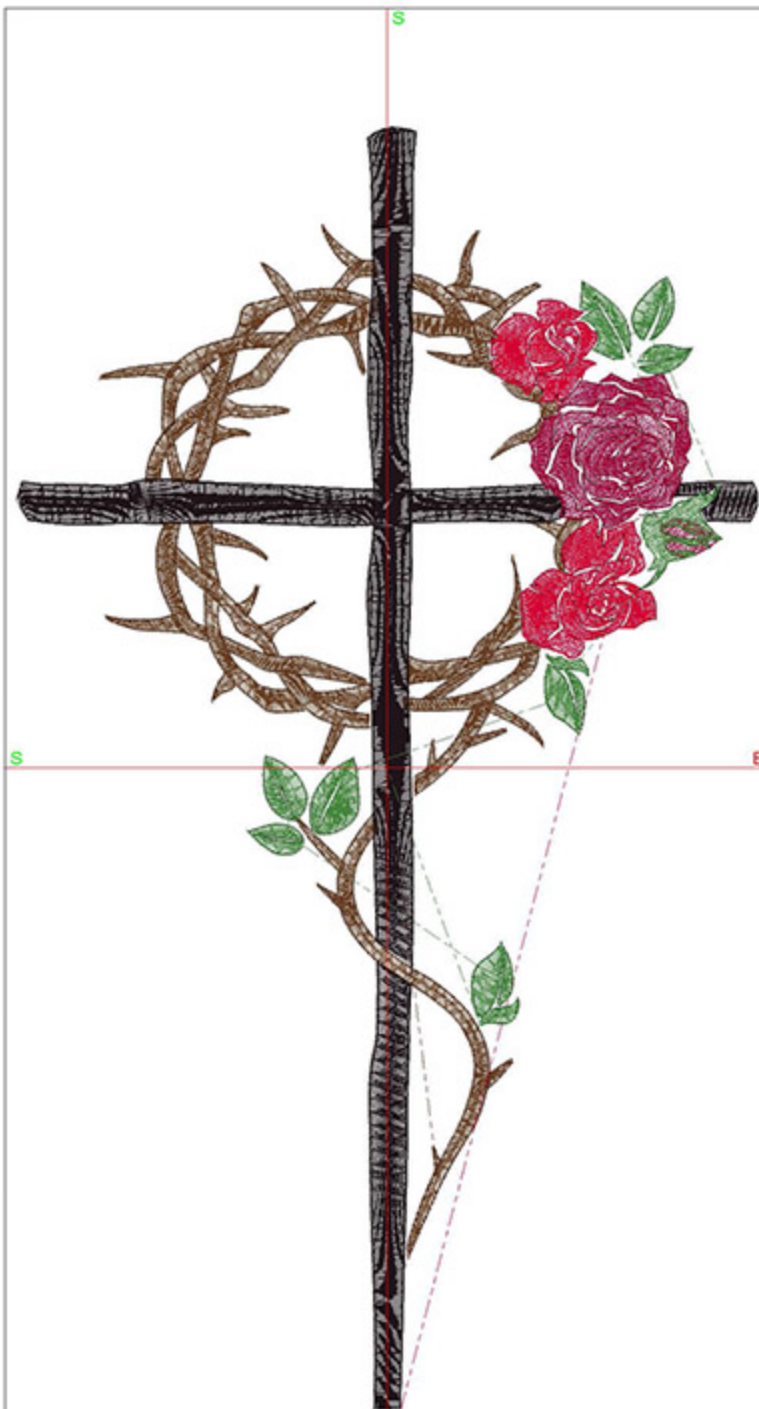

Name: CIDRoses andThorns12x12.ART

Height: 299.8 mm
Width: 165.4 mm
Stitches: 26626
Colors: 5
Color changes: 4
Trims: 22
Machine format: Bernina
Hoop: Medium (180 x 130)
Total bobbin: 56.47m

Color Sequence:

#	Color	Code	Name	Chart
1.	1	1945	Sienna	Madeira Polyneon
2.	4	1931	Bittersweet Chocolate	Madeira Polyneon
3.	3	1838	Brick Red	Madeira Polyneon
4.	6	1781	Radish	Madeira Polyneon
5.	2	1770	Light Emerald Green	Madeira Polyneon

Machine runtime:

Module	Runtime (hr:min:sec)
Default	1:05:03