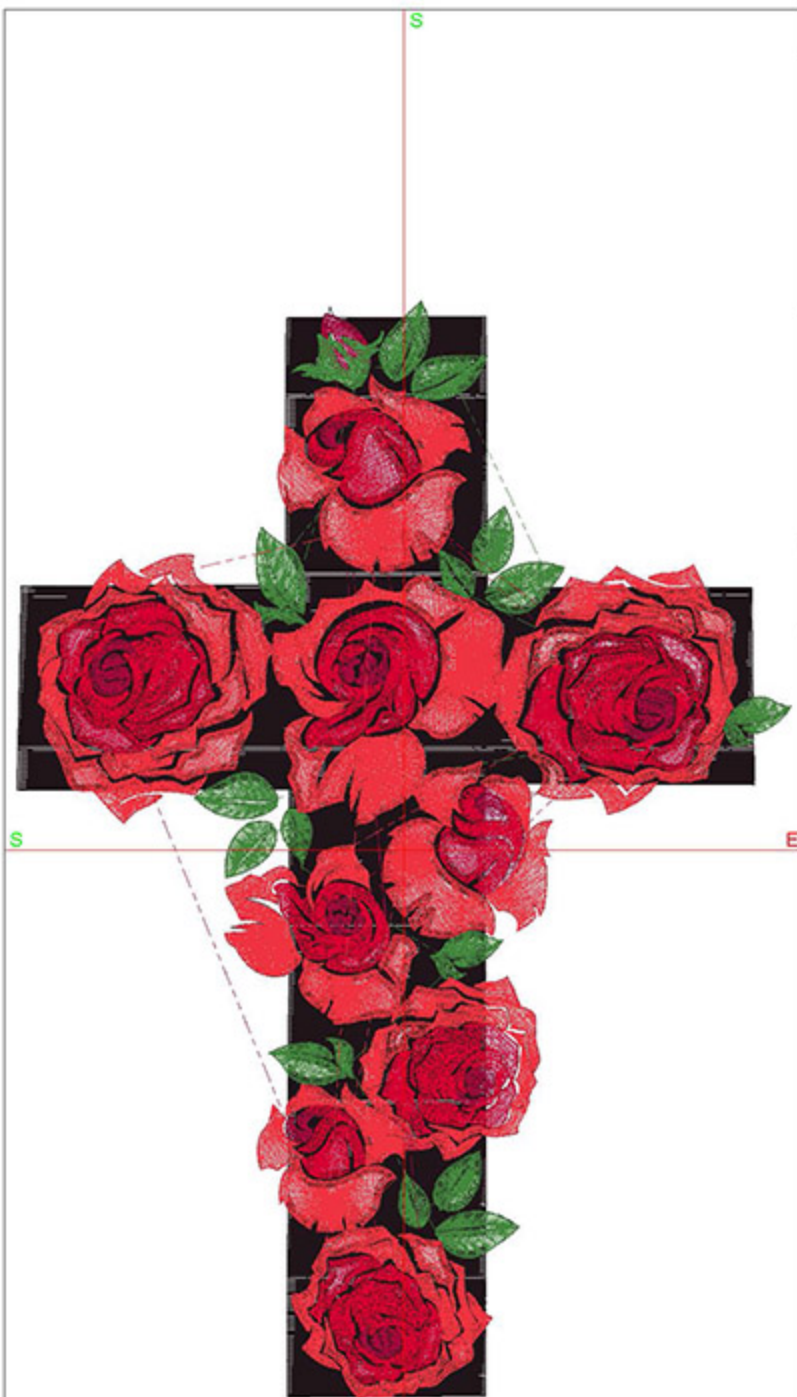

Machine runtime:

Module	Runtime (hr:min:sec)
Default	1:05:03

Design Worksheet

Zoom: 0.57

BERNINA Embroidery
Software DesignerPlus

Name: CIDRosesCross12x12.ART

Height: 300.1 mm
 Width: 213.8 mm
 Stitches: 97978
 Colors: 5
 Color changes: 5
 Trims: 50
 Machine format: Bernina
 Hoop: Medium (180 x 130)
 Total bobbin: 197.25m