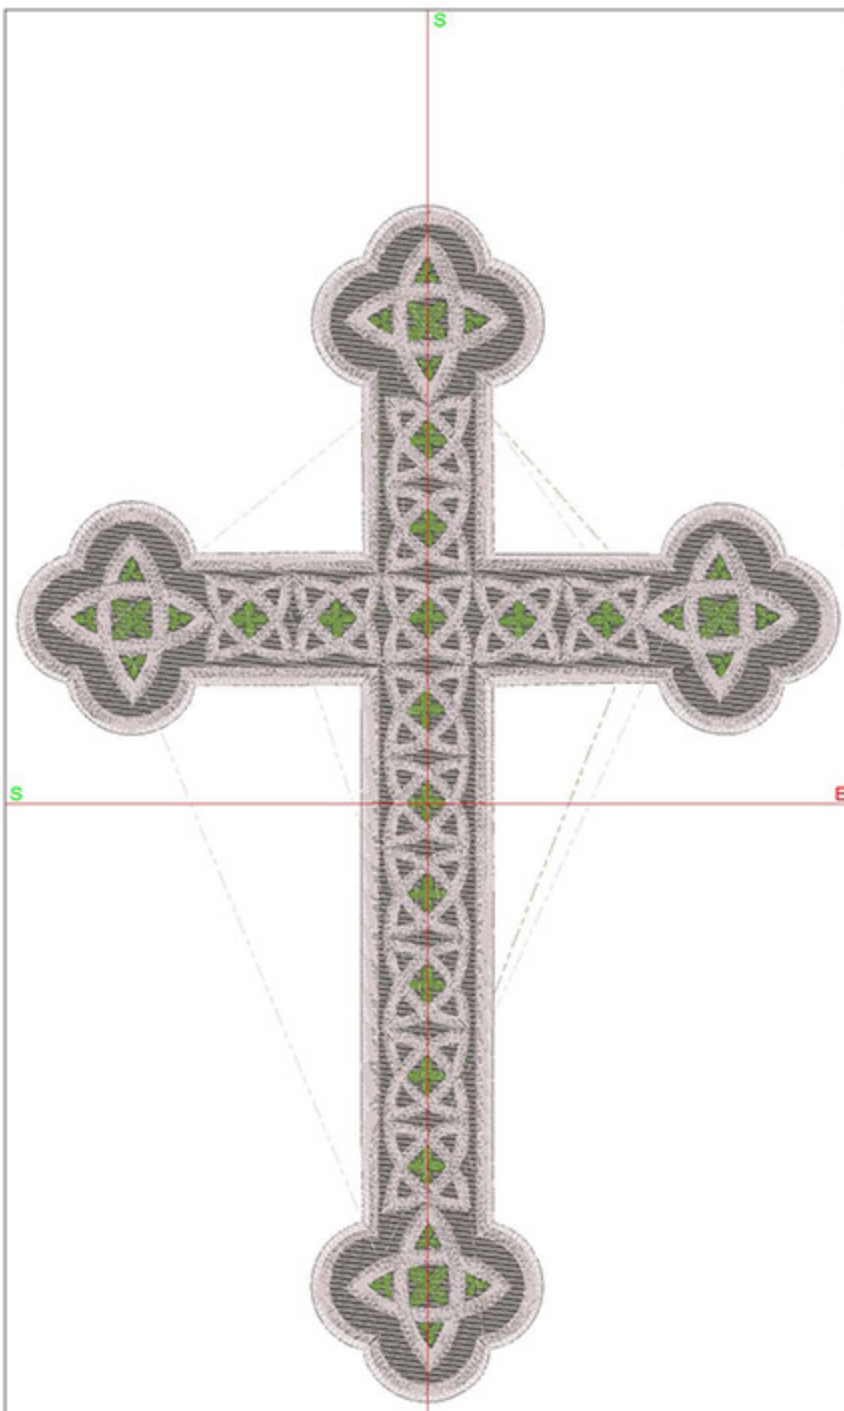

Design Worksheet

Zoom: 0.65

BERNINA Embroidery
Software DesignerPlus

Name: CIDCelticSpring12x12.AR
T

Height: 300.0 mm
Width: 206.8 mm
Stitches: 50991
Colors: 3
Color changes: 2
Trims: 75
Machine format: Bernina
Hoop: Medium (180 x 130)
Total bobbin: 132.61m