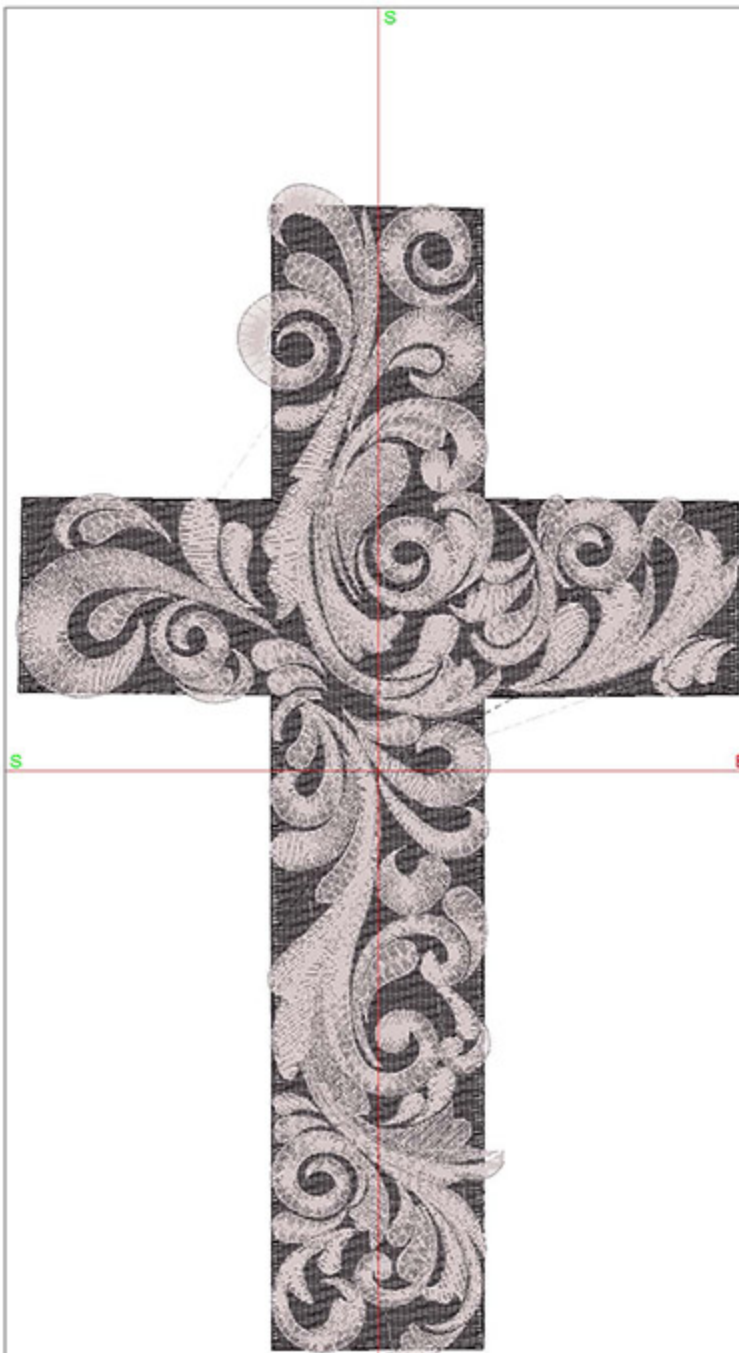

Name: CIDCoffeeAndCream12x12.ART

Height: 299.9 mm
Width: 181.6 mm
Stitches: 59166
Colors: 2
Color changes: 1
Trims: 21
Machine format: Bernina
Hoop: Medium (180 x 130)
Total bobbin: 167.25m

Color Sequence:

#	Color	Code	Name	Chart
1.	4	1931	Bittersweet Chocolate	Madeira Polyneon
2.	3	1660	Sand Castle	Madeira Polyneon

Machine runtime:

Module	Runtime (hr.min:sec)
Default	2:16:42