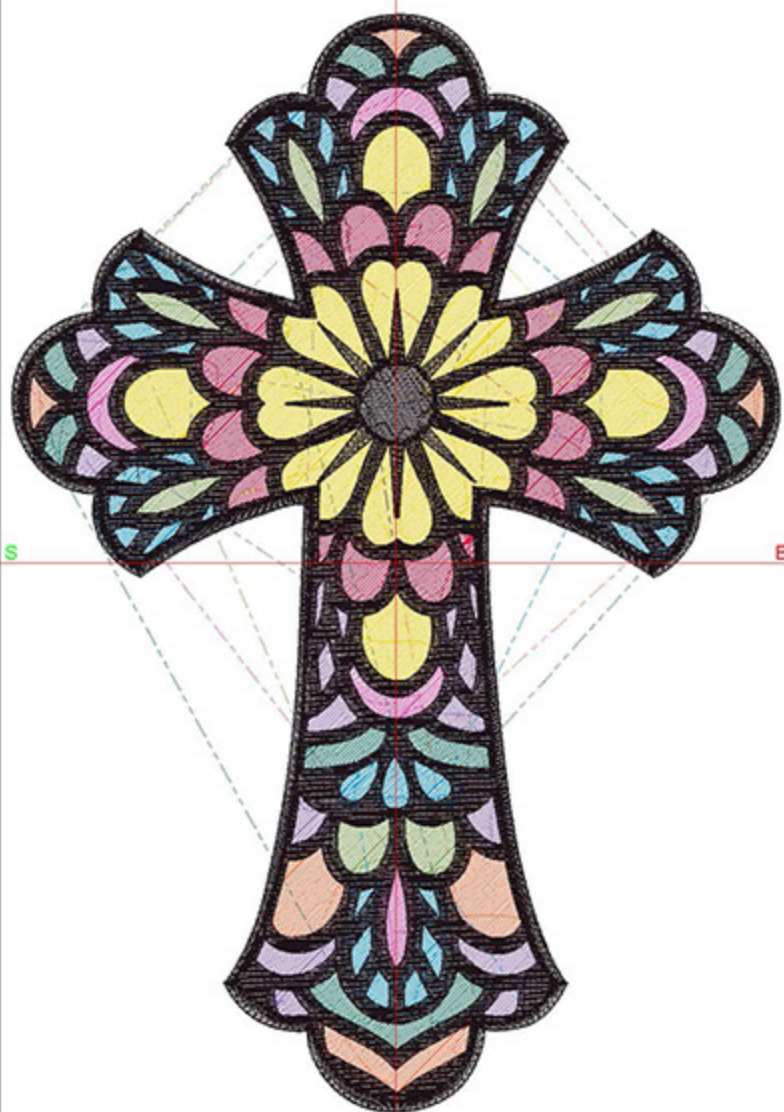

Design Worksheet

Zoom: 0.68

BERNINA Embroidery
Software DesignerPlus

Name: CIDStainedGlassCross8x10.ART

Height: 250.0 mm
Width: 177.8 mm
Stitches: 61365
Colors: 9
Color changes: 8
Trims: 53
Machine format: Bernina
Hoop: Medium (180 x 130)
Total bobbin: 119.80m

Color Sequence:

#	Color	Code	Name	Chart
1.	4	1778	Carrot	Madeira Polyneon
2.	7	1709	Shocking Pink	Madeira Polyneon
3.	9	1648	Celery	Madeira Polyneon
4.	8	1838	Brick Red	Madeira Polyneon
5.	5	1979	Dark Amazon	Madeira Polyneon
6.	10	1832	Majestic Purple	Madeira Polyneon
7.	3	1977	Peacock Blue	Madeira Polyneon
8.	2	1980	Sunflower	Madeira Polyneon
9.	1	1931	Bittersweet Chocolate	Madeira Polyneon

Machine runtime:

Module	Runtime (hr:min:sec)
Default	2:30:12