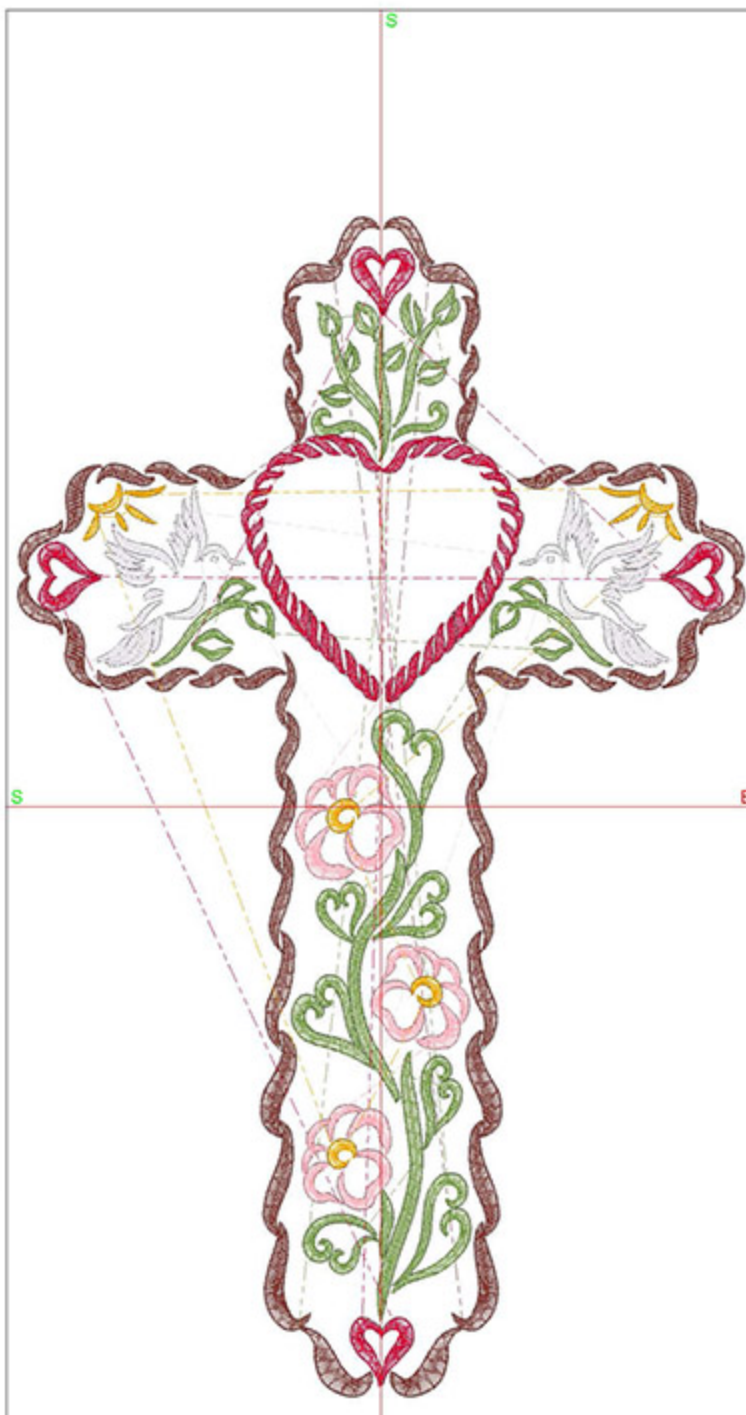

Machine runtime:

Module	Runtime (hr:min:sec)
Default	3:02:20

Design Worksheet

Zoom: 0.77

BERNINA Embroidery  
Software DesignerPlus

Name: CIDSatinFlowerCross8x10.A  
RT

Height: 249.9 mm  
Width: 167.4 mm  
Stitches: 23572  
Colors: 6  
Color changes: 5  
Trims: 43  
Machine format: Bernina  
Hoop: Medium (180 x 130)  
Total bobbin: 37.59m