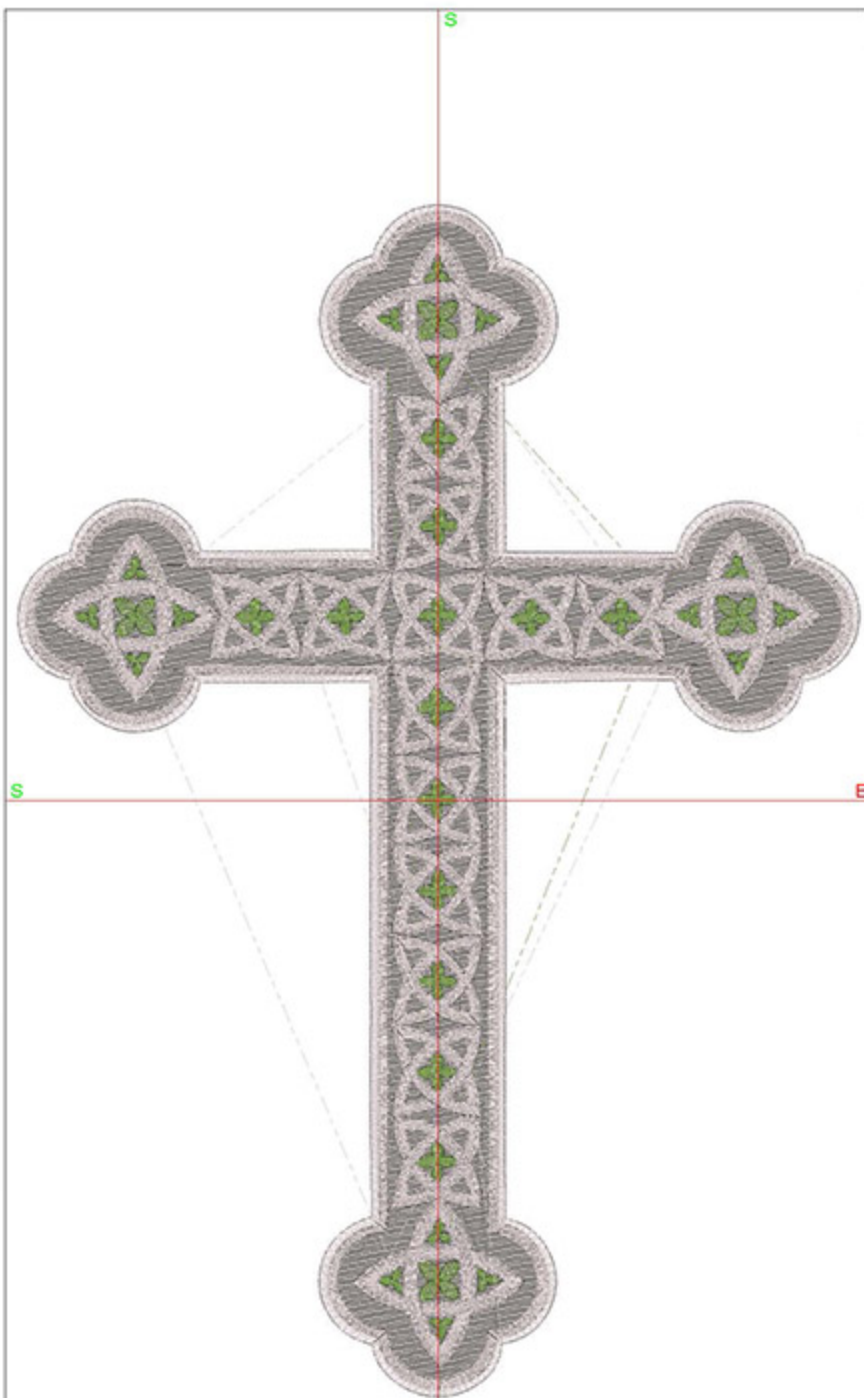

Design Worksheet

Zoom: 0.78

BERNINA Embroidery  
Software DesignerPlus

Name: CIDCelticSpring8x10.ART

Height: 250.0 mm

Width: 172.3 mm

Stitches: 39963

Colors: 3