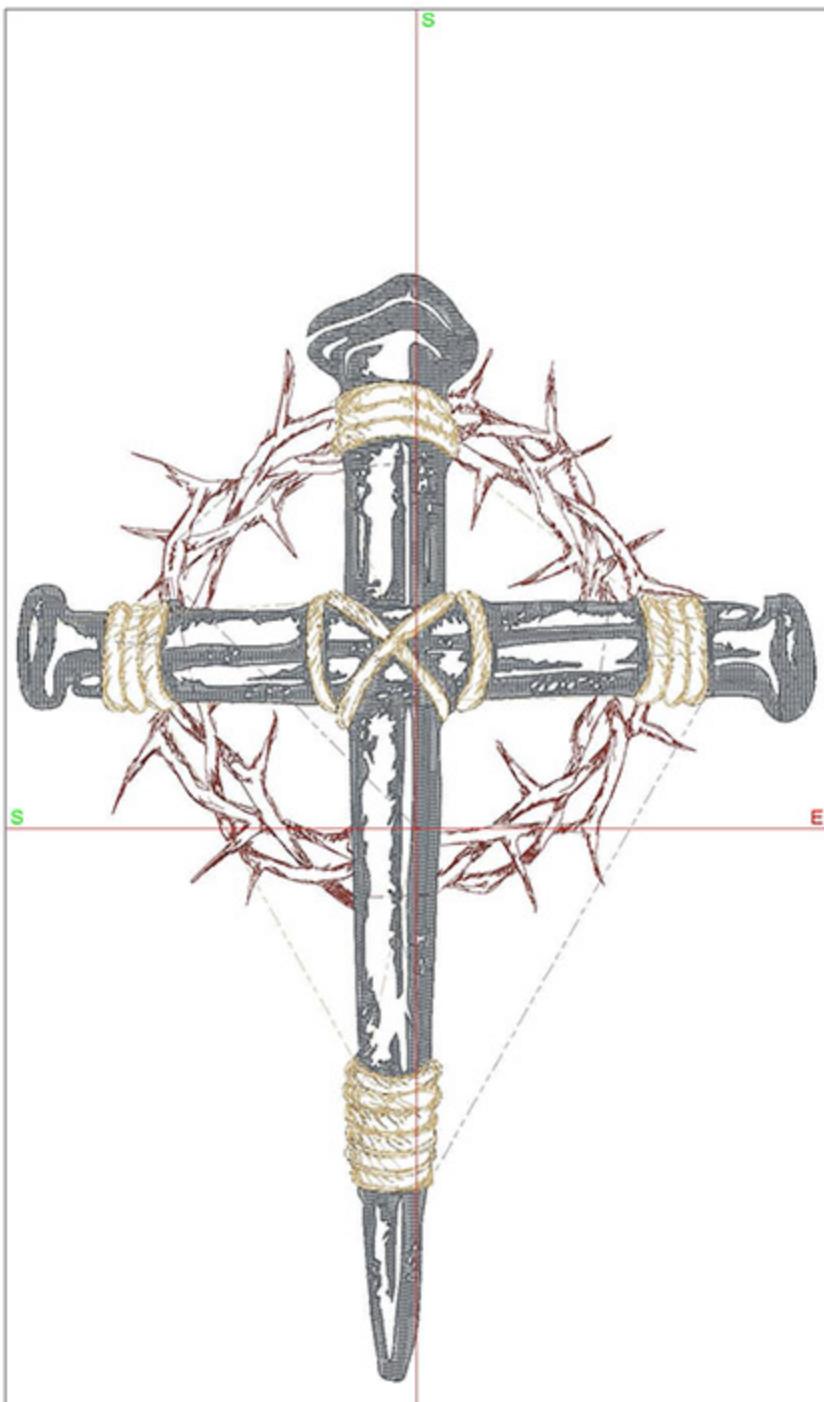

Name: CIDCrownofThorns8x10.ART

Height: 249.3 mm

Width: 178.5 mm

Stitches: 38071

Colors: 3

Color changes: 2

Trims: 16

Machine format: Bernina

Hoop: Medium (180 x 130)

Total bobbin: 48.31m

Color Sequence:

#	Color	Code	Name	Chart
1.	2	1858	Chestnut	Madeira Polyneon
2.	1	1614	Twister	Madeira Polyneon
3.	3	1855	Coffee with Cream	Madeira Polyneon

Machine runtime:

Module	Runtime (hr:min:sec)
Default	1:28:46