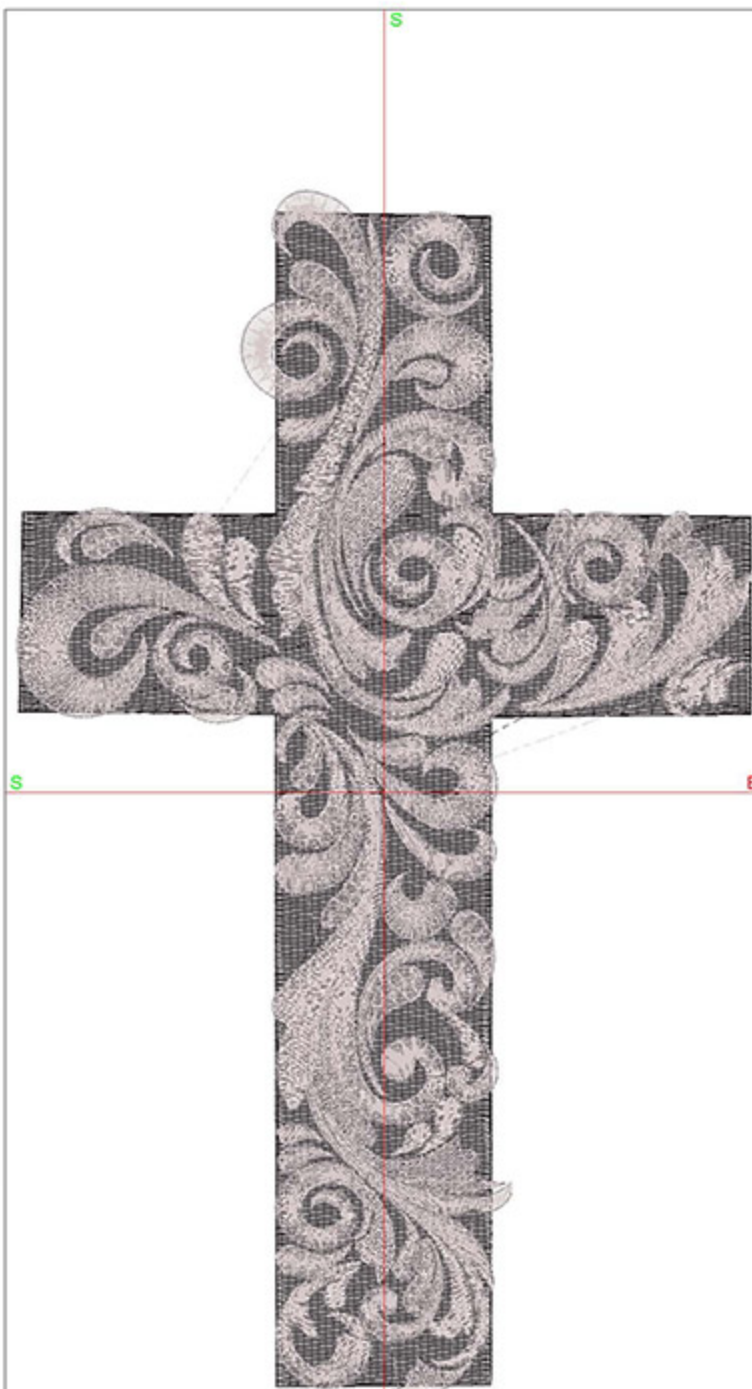

Machine runtime:

Module	Runtime (hr:min:sec)
Default	1:45:36

Design Worksheet

Zoom: 0.80

BERNINA Embroidery  
Software DesignerPlus

Name: CIDCoffeeAndCream8x10.ART

Height: 249.9 mm  
 Width: 151.4 mm  
 Stitches: 44486  
 Colors: 2  
 Color changes: 1  
 Trims: 21  
 Machine format: Bernina  
 Hoop: Medium (180 x 130)  
 Total bobbin: 116.94m