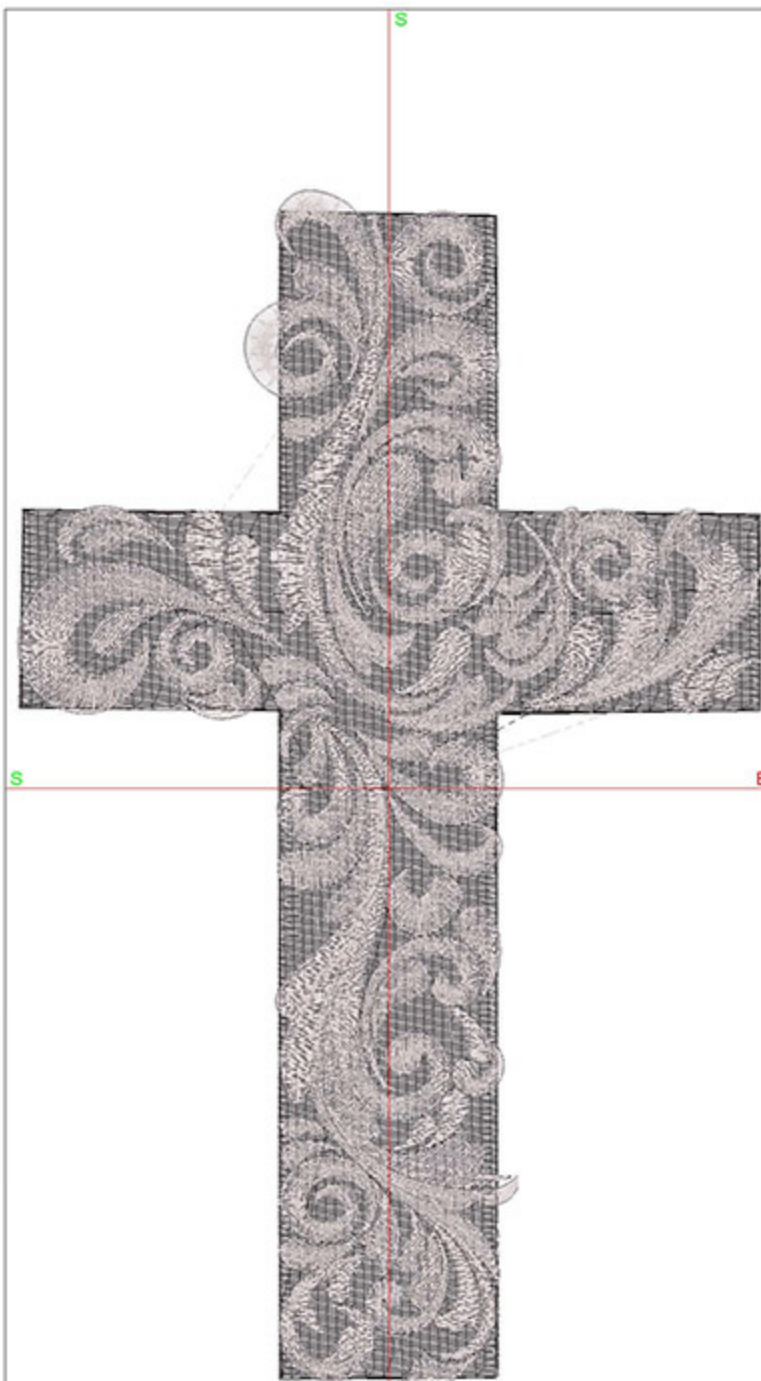

Design Worksheet

Zoom: 0.98

BERNINA Embroidery
Software DesignerPlus

Name: CIDCelticSpring6x8.ART

Height: 200.0 mm
 Width: 137.9 mm
 Stitches: 30125
 Colors: 3
 Color changes: 2
 Trims: 61
 Machine format: Bernina
 Hoop: Medium (180 x 130)
 Total bobbin: 61.44m

Design Worksheet

Zoom: 1.00

BERNINA Embroidery
Software DesignerPlus

Name: CIDCoffeeAndCream6x8.ART

Height: 199.9 mm
 Width: 121.1 mm
 Stitches: 32099
 Colors: 2
 Color changes: 1
 Trims: 21
 Machine format: Bernina
 Hoop: Medium (180 x 130)
 Total bobbin: 76.01m