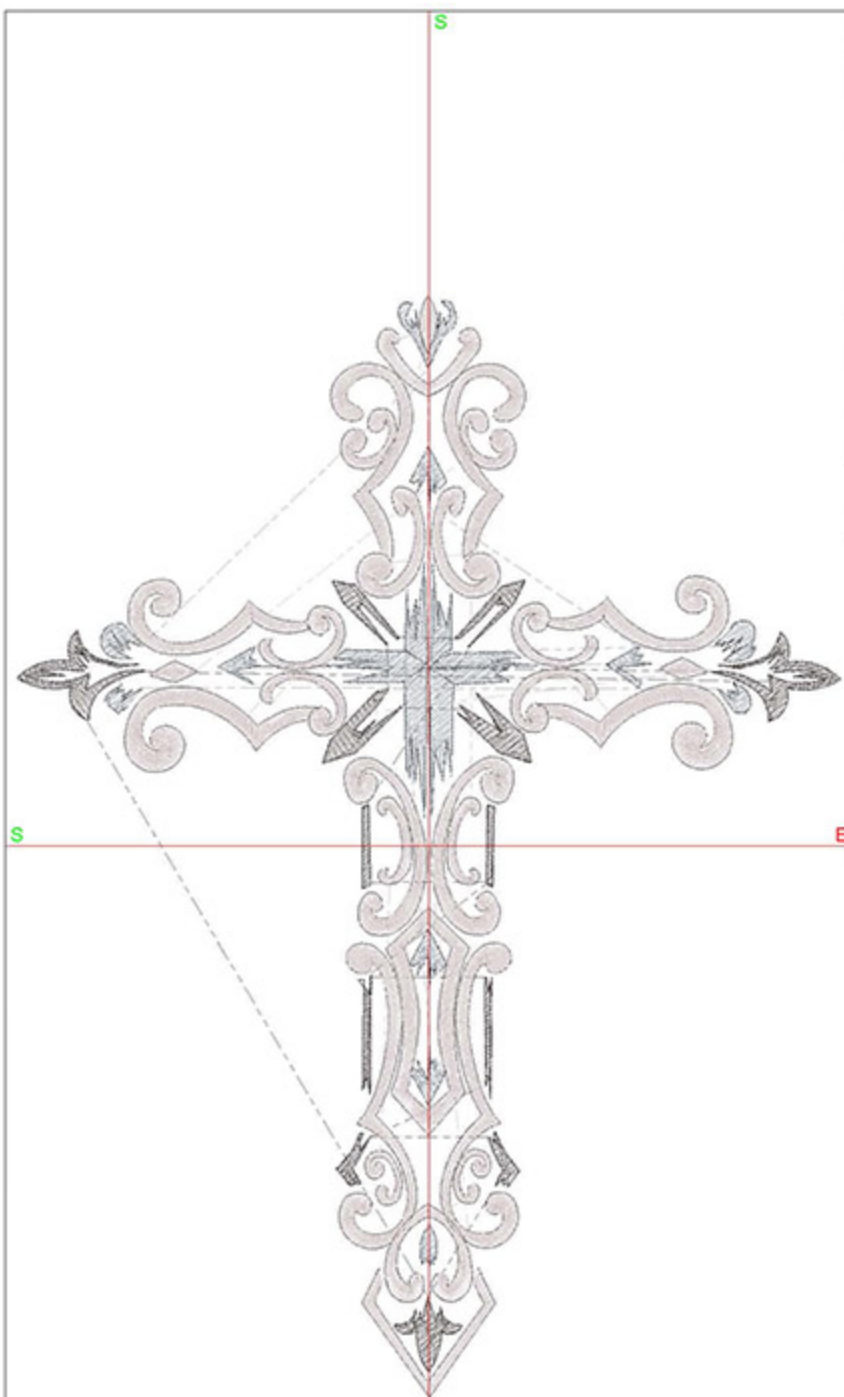

Height: 199.7 mm

Width: 138.5 mm

Stitches: 25177

Colors: 2

Color changes: 1

Trims: 27

Machine format: Bernina

Hoop: Medium (180 x 130)

Machine runtime:

Module	Runtime (hr.min:sec)
Default	1:55:44

Design Worksheet

Zoom: 0.88

BERNINA Embroidery
Software DesignerPlus

Name: CIDTwoTone6x8.ART

Height: 200.0 mm
Width: 137.2 mm
Stitches: 16557
Colors: 2
Color changes: 1
Trims: 43
Machine format: Bernina
Hoop: Medium (180 x 130)
Total bobbin: 19.03m

BERNINA Embroidery
Software DesignerPlus

Name: CIDWeathered6x8.ART

Height: 200.0 mm
Width: 153.0 mm
Stitches: 11679
Colors: 3
Color changes: 2
Trims: 42
Machine format: Bernina
Hoop: Medium (180 x 130)
Total bobbin: 18.34m