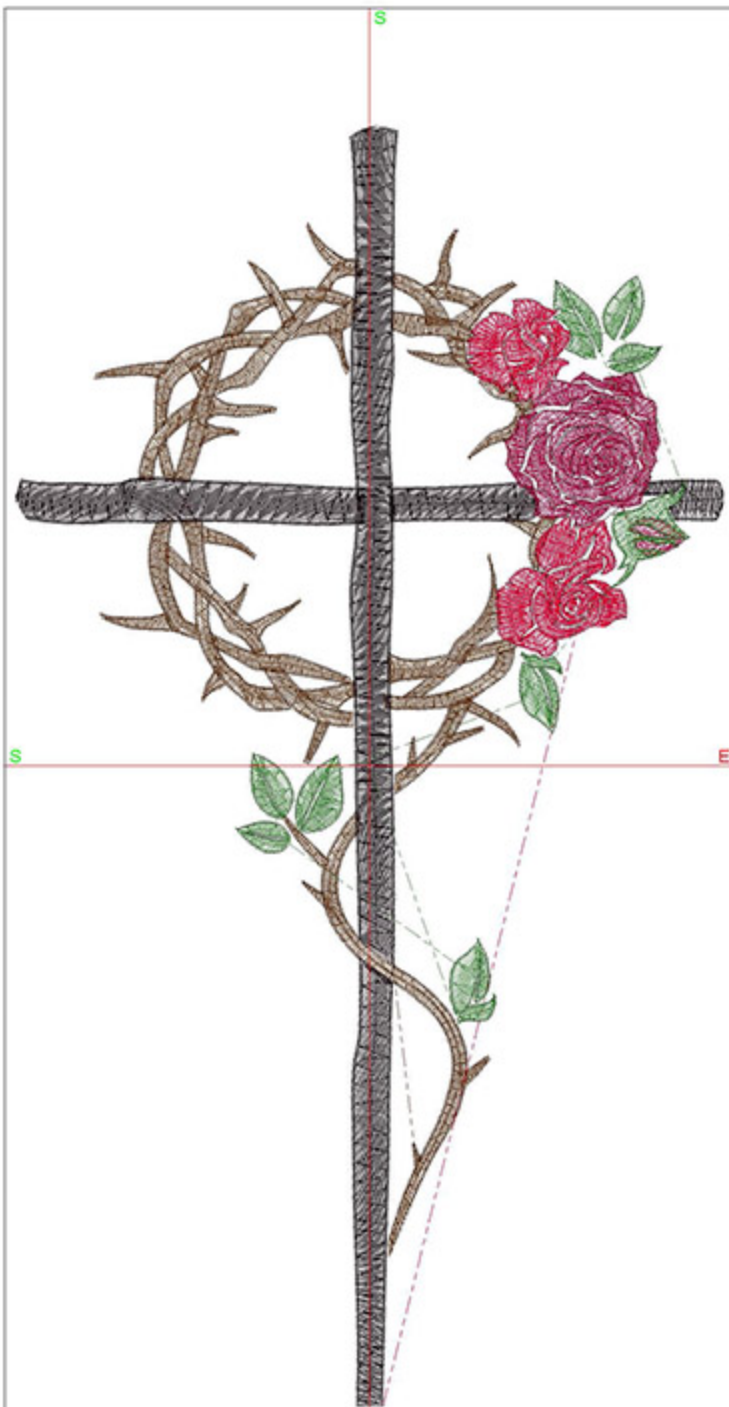

Machine runtime:

Module Runtime (hr:min:sec)

Default 1:13:00

Design Worksheet

Zoom: 1.10

BERNINA Embroidery
Software DesignerPlus

Name: CIDRoses andThorns6x8.ART

Height: 199.6 mm
Width: 110.1 mm
Stitches: 15650
Colors: 5
Color changes: 4
Trims: 15
Machine format: Bernina
Hoop: Medium (180 x 130)
Total bobbin: 26.71m