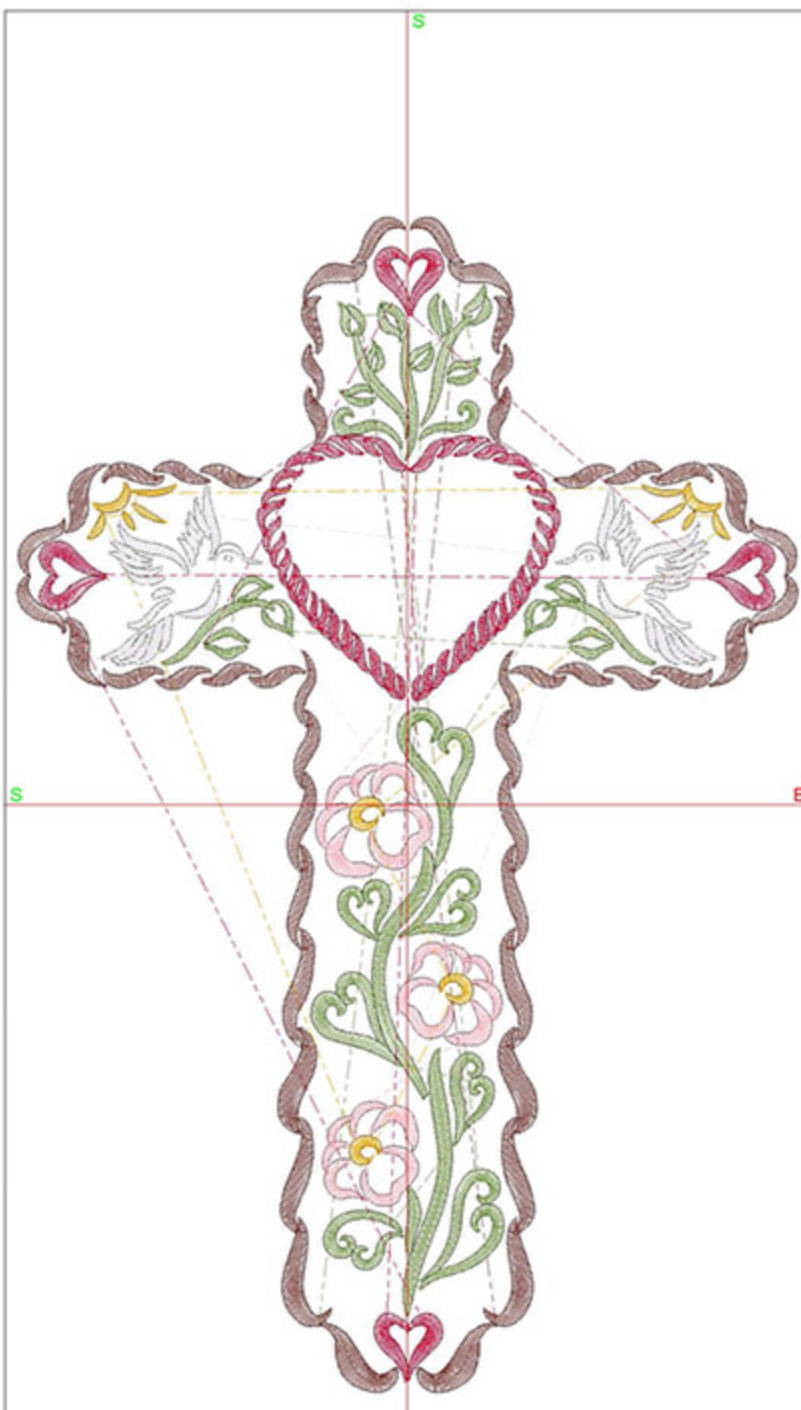

Machine runtime:

Module **Runtime (hr.min:sec)**

Default 2:19:58

Design Worksheet

Zoom: 0.96

BERNINA Embroidery
Software DesignerPlus

Name: CIDSatinFlowerCross6x8.AR
T

Height: 199.9 mm
Width: 133.9 mm
Stitches: 12774
Colors: 6
Color changes: 5
Trims: 39
Machine format: Bernina
Hoop: Medium (180 x 130)
Total bobbin: 18.06m