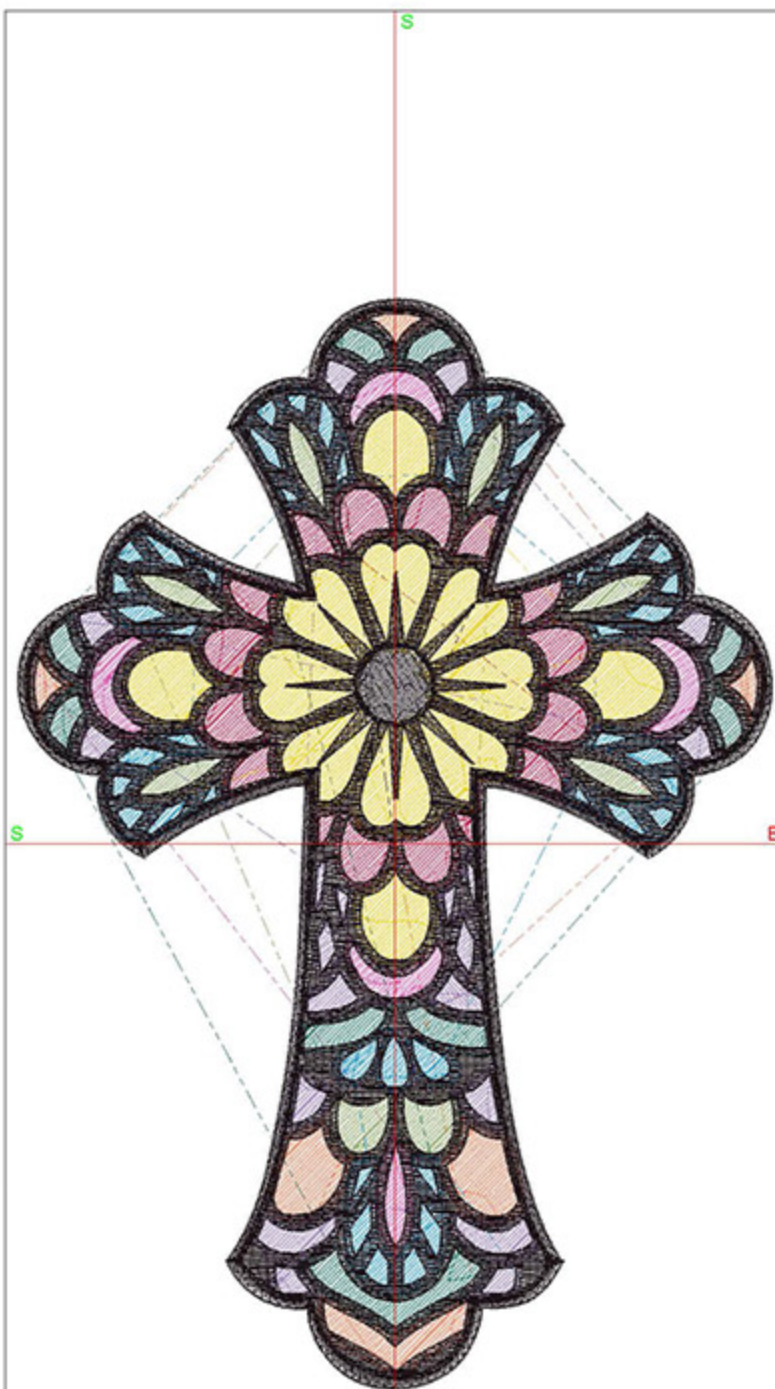

Design Worksheet

Zoom: 0.98

BERNINA Embroidery
Software DesignerPlus

Name: CIDCelticSpring6x8.ART

Height: 200.0 mm
 Width: 137.9 mm
 Stitches: 30125
 Colors: 3
 Color changes: 2
 Trims: 61
 Machine format: Bernina
 Hoop: Medium (180 x 130)
 Total bobbin: 61.44m

Height: 199.7 mm

Width: 138.5 mm

Stitches: 25177

Colors: 2

Color changes: 1

Trims: 27

Machine format: Bernina

Hoop: Medium (180 x 130)

Zoom: 0.85

BERNINA Embroidery
Software DesignerPlus

Name: CIDStainedGlassCross6x8.ART

Height: 200.0 mm
 Width: 142.3 mm
 Stitches: 46076
 Colors: 9
 Color changes: 8
 Trims: 51
 Machine format: Bernina
 Hoop: Medium (180 x 130)
 Total bobbin: 80.85m