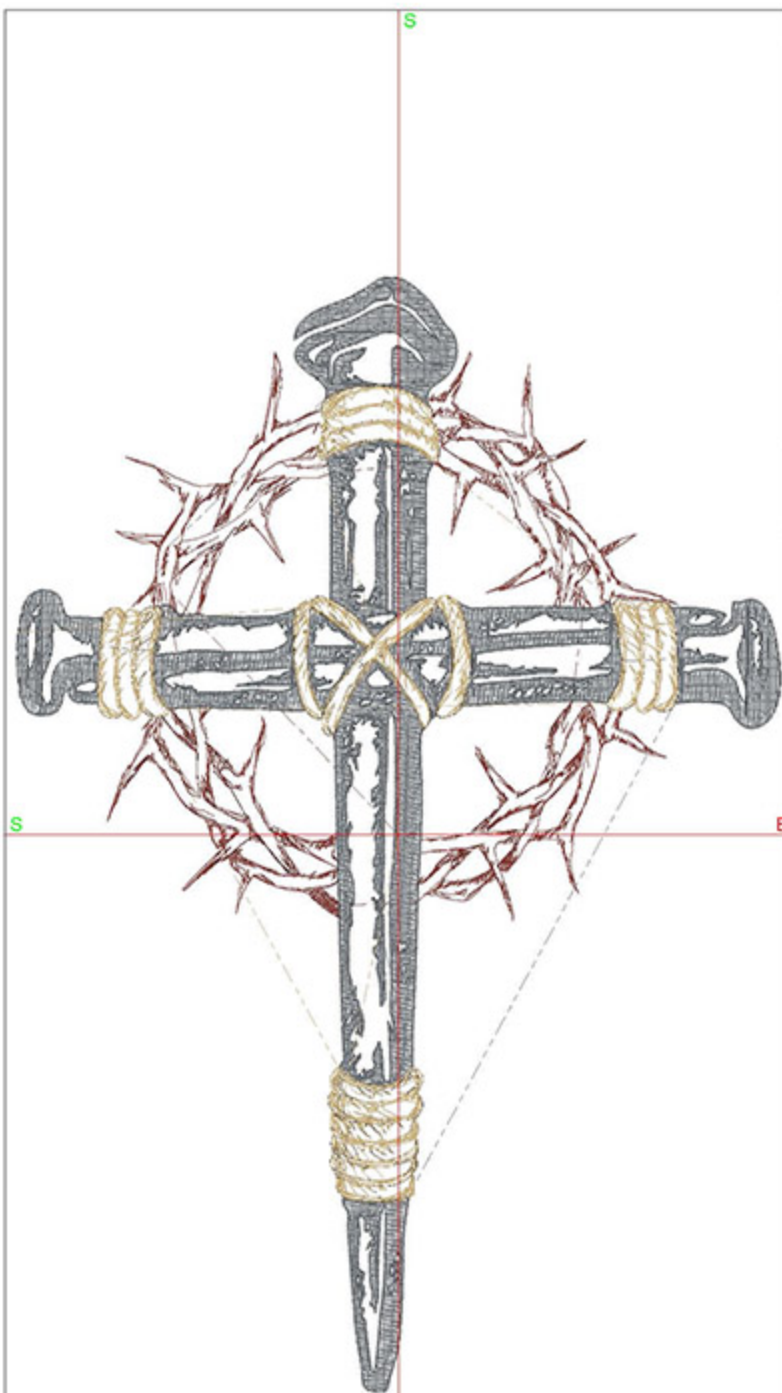

Zoom: 0.88

BERNINA Embroidery
Software DesignerPlus

Name: CIDCrownofThorns6x8.ART

Height: 199.5 mm

Width: 142.8 mm

Stitches: 30867

Colors: 3

Color changes: 2