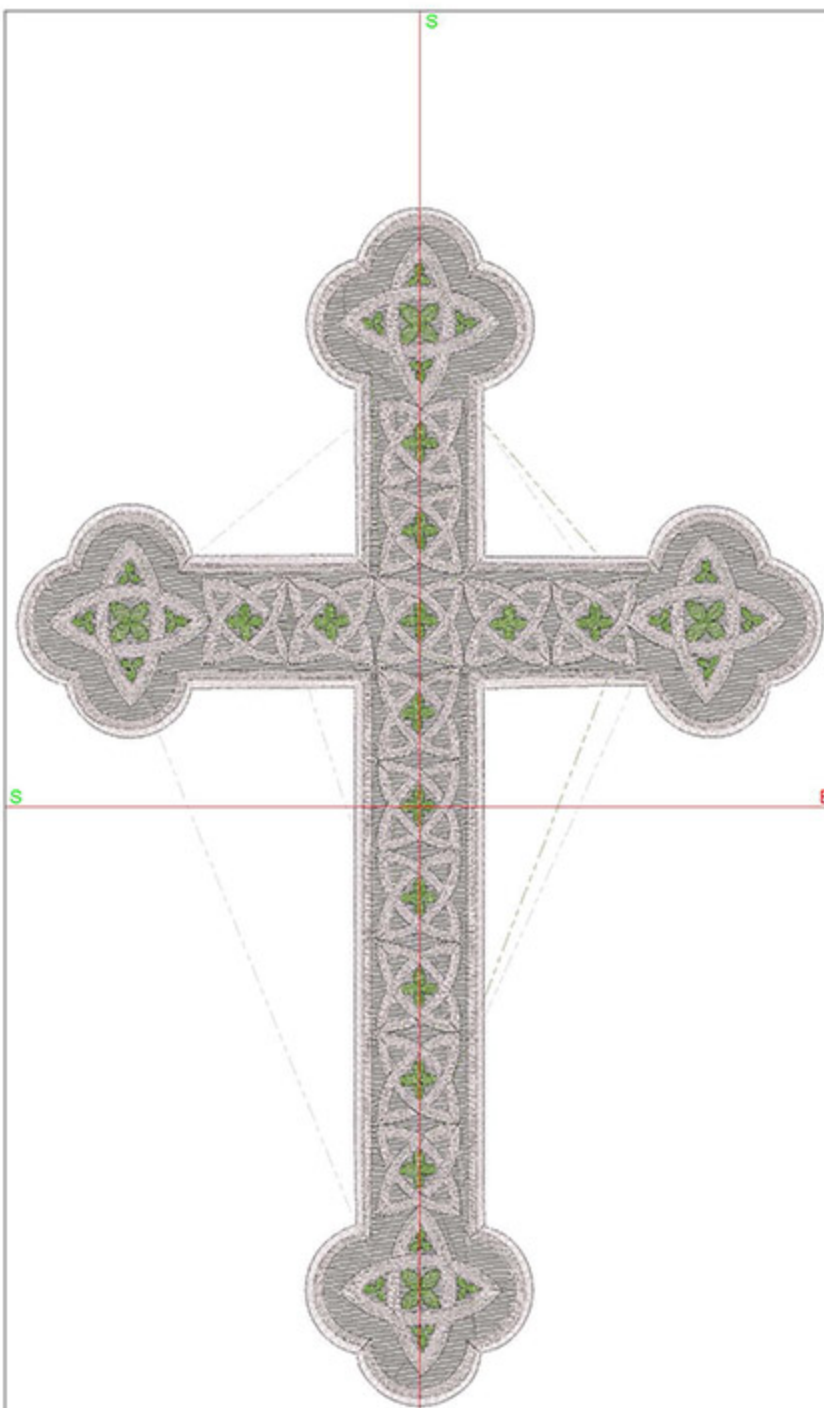

Design Worksheet

Zoom: 0.98

BERNINA Embroidery
Software DesignerPlus

Name: CIDCelticSpring6x8.ART

Height: 200.0 mm
 Width: 137.9 mm
 Stitches: 30125
 Colors: 3
 Color changes: 2
 Trims: 61
 Machine format: Bernina
 Hoop: Medium (180 x 130)
 Total bobbin: 61.44m