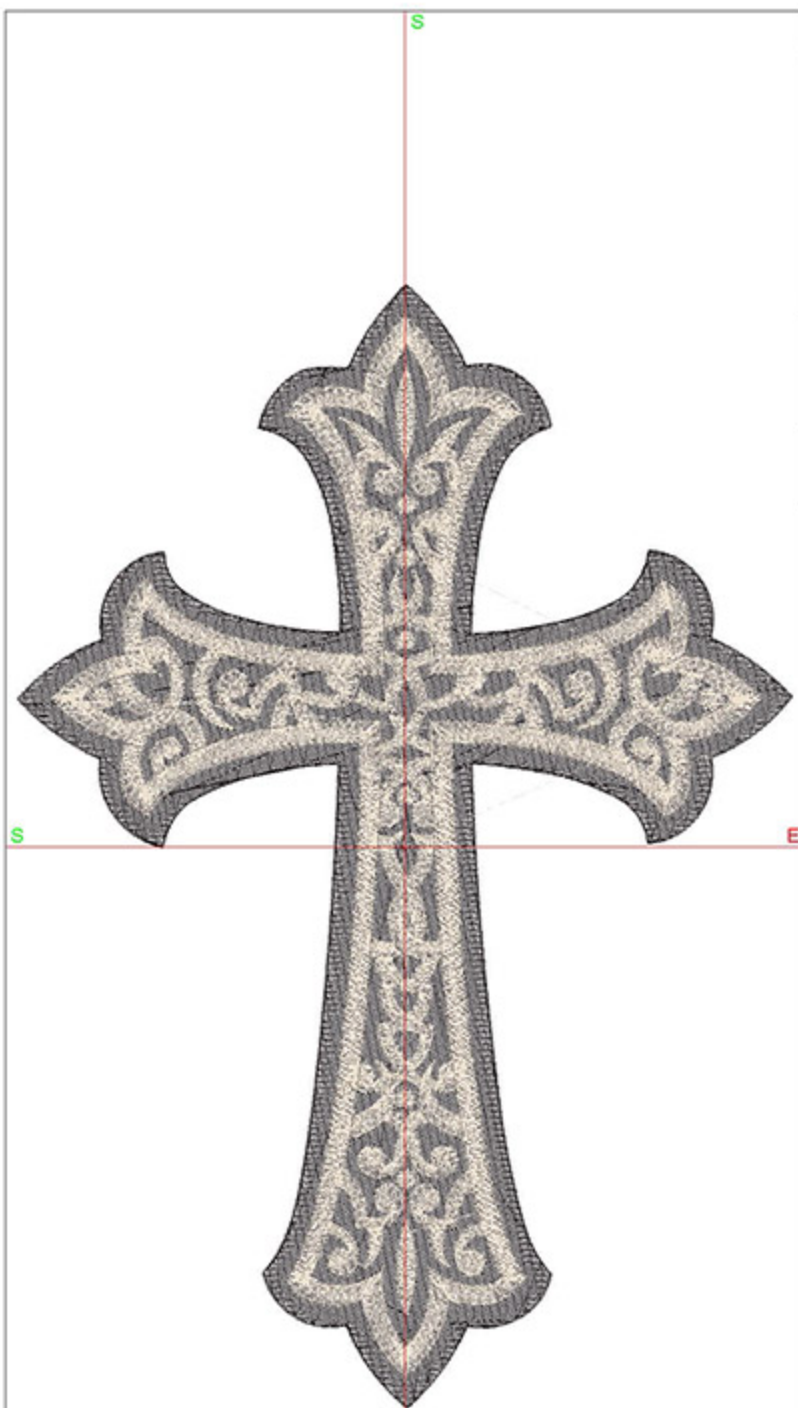

Name: CIDScrolledInSatin6x8.ART

Height: 199.7 mm

Width: 138.5 mm

Stitches: 25177

Colors: 2

Color changes: 1

Trims: 27

Machine format: Bernina

Hoop: Medium (180 x 130)

Total bobbin: 64.57m

Color Sequence:

#	Color	Code	Name	Chart
1.	5	1931	Bittersweet Chocolate	Madeira Polyneon
2.	3	1682	Tusk	Madeira Polyneon

Machine runtime:

Module	Runtime (hr:min:sec)
Default	1:02:36