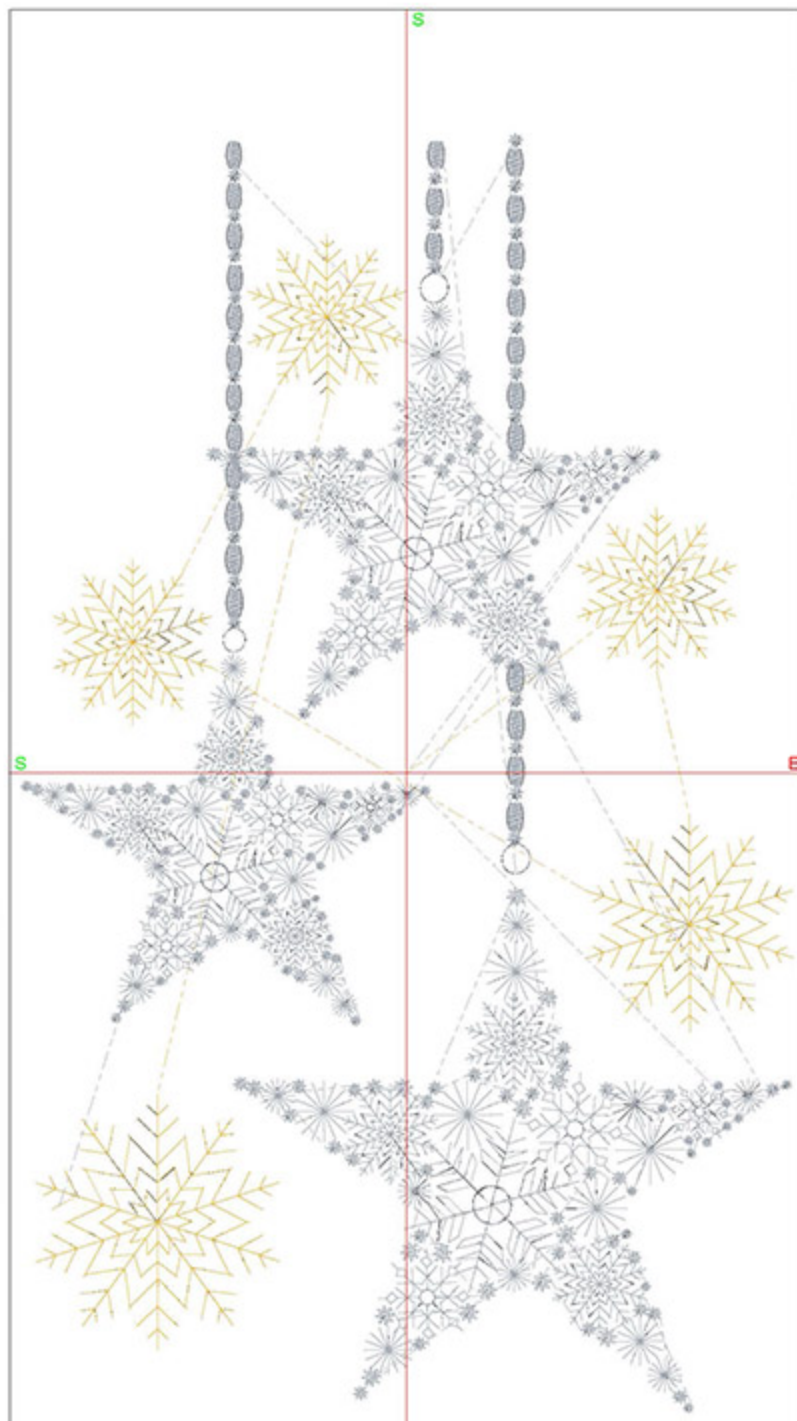

Name: CIEStarOrnaments12x12.A
RT

Height: 300.0 mm
Width: 180.8 mm
Stitches: 22356
Colors: 2
Color changes: 1
Trims: 200
Machine format: Bernina
Hoop: Medium (180 x 130)
Total bobbin: 32.81m

Color Sequence:

#	Color	Code	Name	Chart
1.	3	1670	Vegas Gold	Madeira Polyneon
2.	1	1505	Polished Silver	Madeira Polyneon

Machine runtime:

Module	Runtime (hr:min:sec)
Default	1:37:34