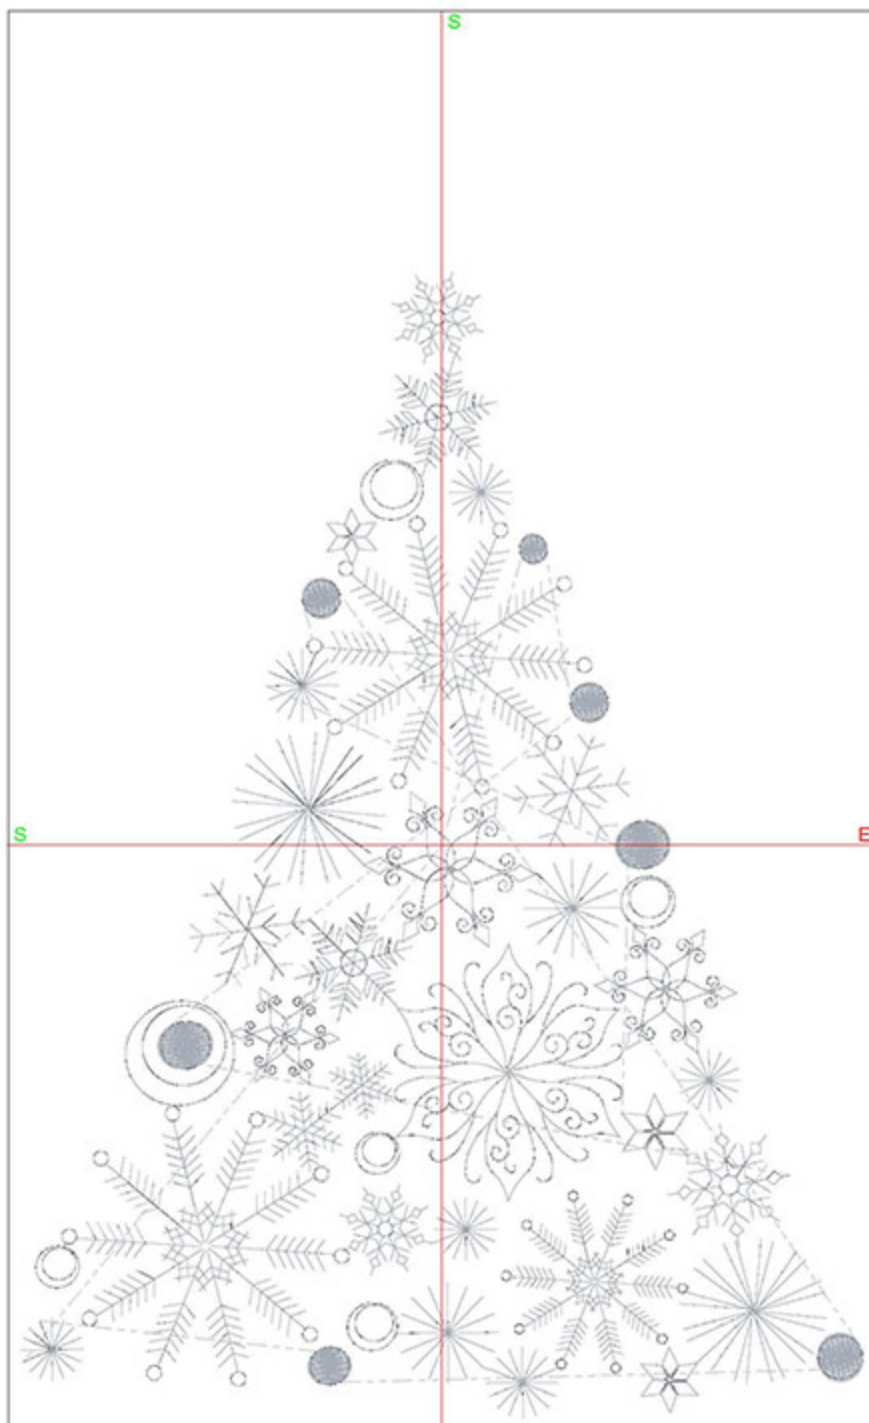

BERNINA Embroidery
Software DesignerPlus

Name: CIESnowflakeTree12x12.AR
T

Height: 299.6 mm
Width: 220.3 mm
Stitches: 27154
Colors: 1
Color changes: 0
Trims: 12
Machine format: Bernina
Hoop: BERNINA E16 9cm - 3.51in Round
Total bobbin: 39.20m