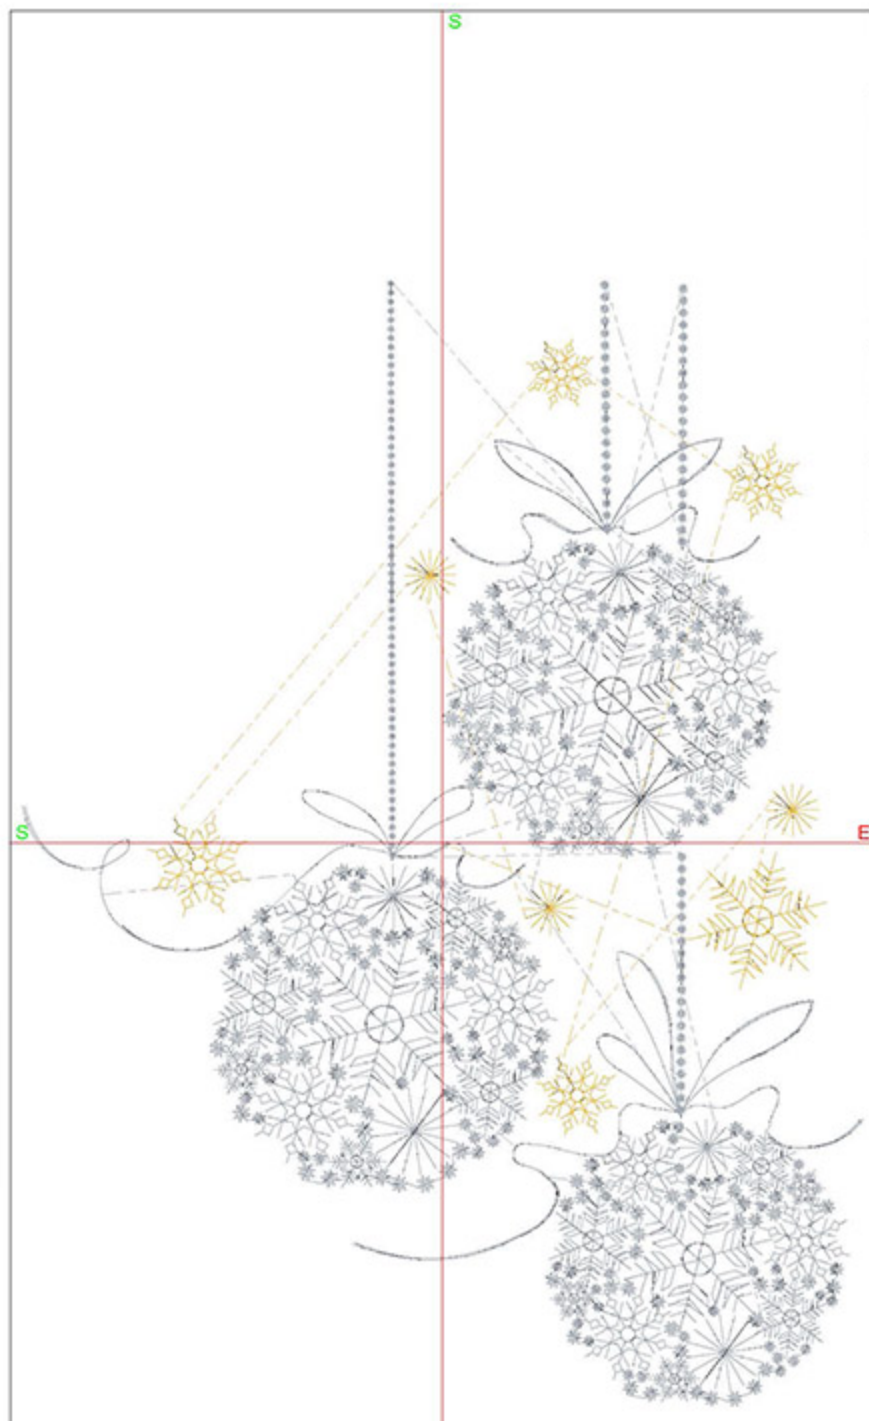

Design Worksheet

Zoom: 0.44

BERNINA Embroidery
Software DesignerPlus

Name: CIESnowflakeReindeer12x1 2.ART				
Height:	254.7 mm			
Width:	299.6 mm			
Stitches:	23858			
Colors:	2			
Color changes:	1			
Trims:	151			
Machine format:	Bernina			
Hoop:	BERNINA E16 9cm - 3.51in Round			
Total bobbin:	40.97m			
Color Sequence:				
#	Color	Code	Name	Chart
1.	3	1670	Vegas Gold	Madeira Polyneon
2.	1	1505	Polished Silver	Madeira Polyneon
Machine runtime:				
<u>Module</u>	<u>Runtime (hr:min:sec)</u>			
Default	1:29:13			

Design Worksheet

Zoom: 0.59

BERNINA Embroidery
Software DesignerPlus

Name: CIESnowflakeRounds12x12.
ART

Height: 299.6 mm
Width: 223.8 mm
Stitches: 22578
Colors: 2
Color changes: 1
Trims: 190
Machine format: Bernina
Hoop: Medium (180 x 130)
Total bobbin: 36.55m