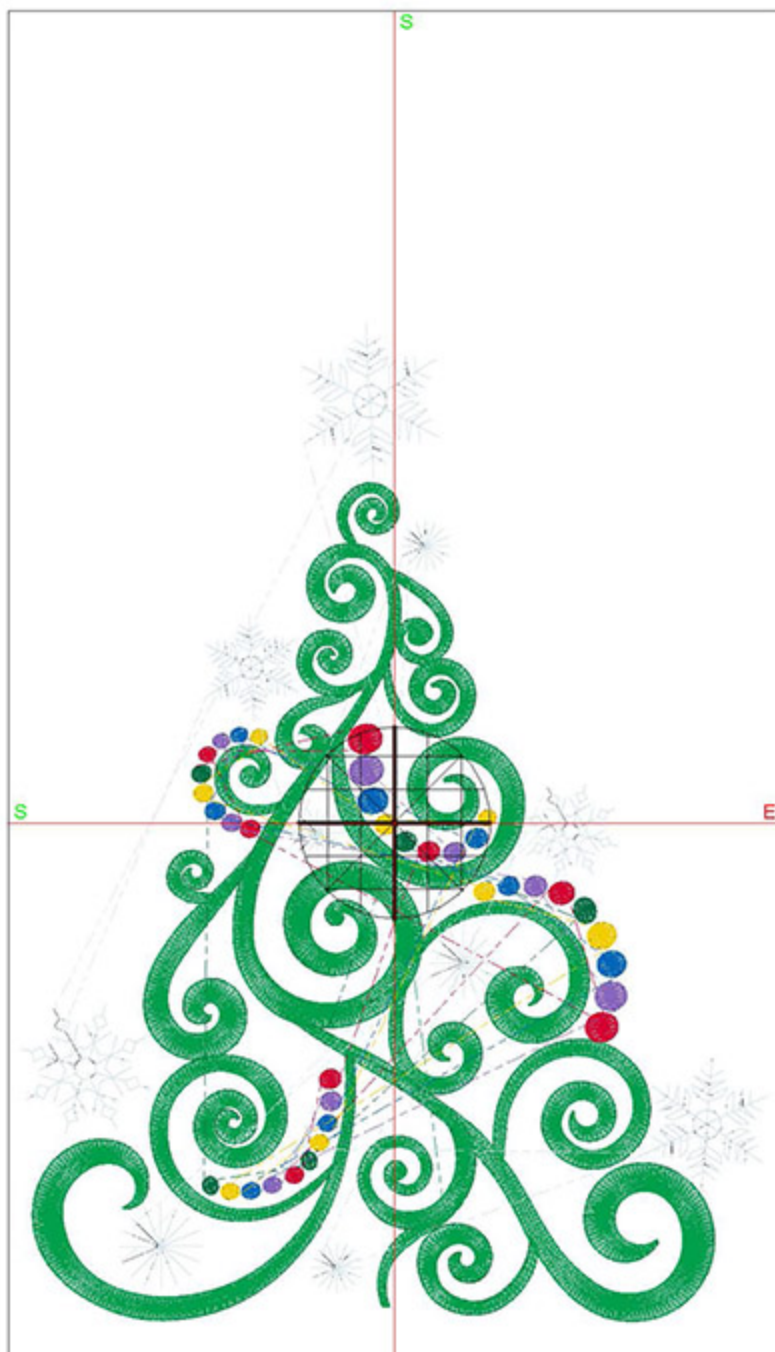

Name: CIESwirledMulti12x12.ART

Height: 300.0 mm
 Width: 198.5 mm
 Stitches: 30403
 Colors: 6
 Color changes: 6
 Trims: 82
 Machine format: Bernina
 Hoop: BERNINA E16 9cm - 3.51in Round
 Total bobbin: 74.26m

Machine runtime:

Module	Runtime (hr:min:sec)
Default	1:28:01

Design Worksheet

BERNINA Embroidery Software DesignerPlus
Design: CIESwirlSnowflakeTree12x12

Stitches: 28501

Colors: 7

Height: 299.8 mm

Width: 224.4 mm

Zoom: 0.51

Total bobbin: 90.83m

Color Film:

#	Chart	Code	Name	Thread
1.		1651	Celtic Green	176.07m
2.		1851	Cadmium Green	2.28m
3.		1838	Brick Red	4.73m
4.		1832	Majestic Purple	4.55m
5.		1934	Royal Blue	4.07m
6.		1980	Sunflower	3.56m
7.		1610	Moby	15.01m