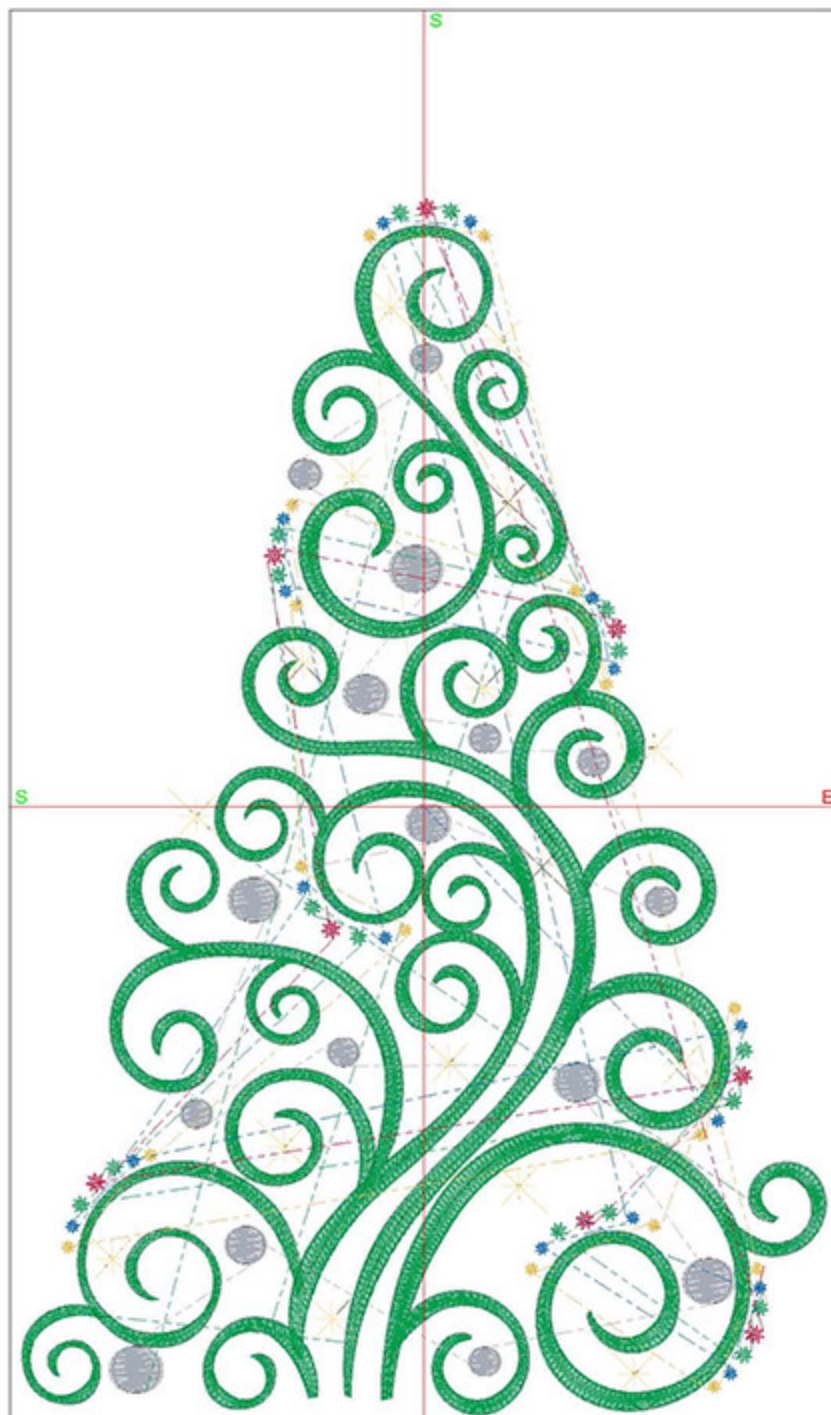

Name: CIESwirledMulti12x12.ART

Height: 300.0 mm
 Width: 198.5 mm
 Stitches: 30403
 Colors: 6
 Color changes: 6
 Trims: 82
 Machine format: Bernina
 Hoop: BERNINA E16 9cm - 3.51in Round
 Total bobbin: 74.26m