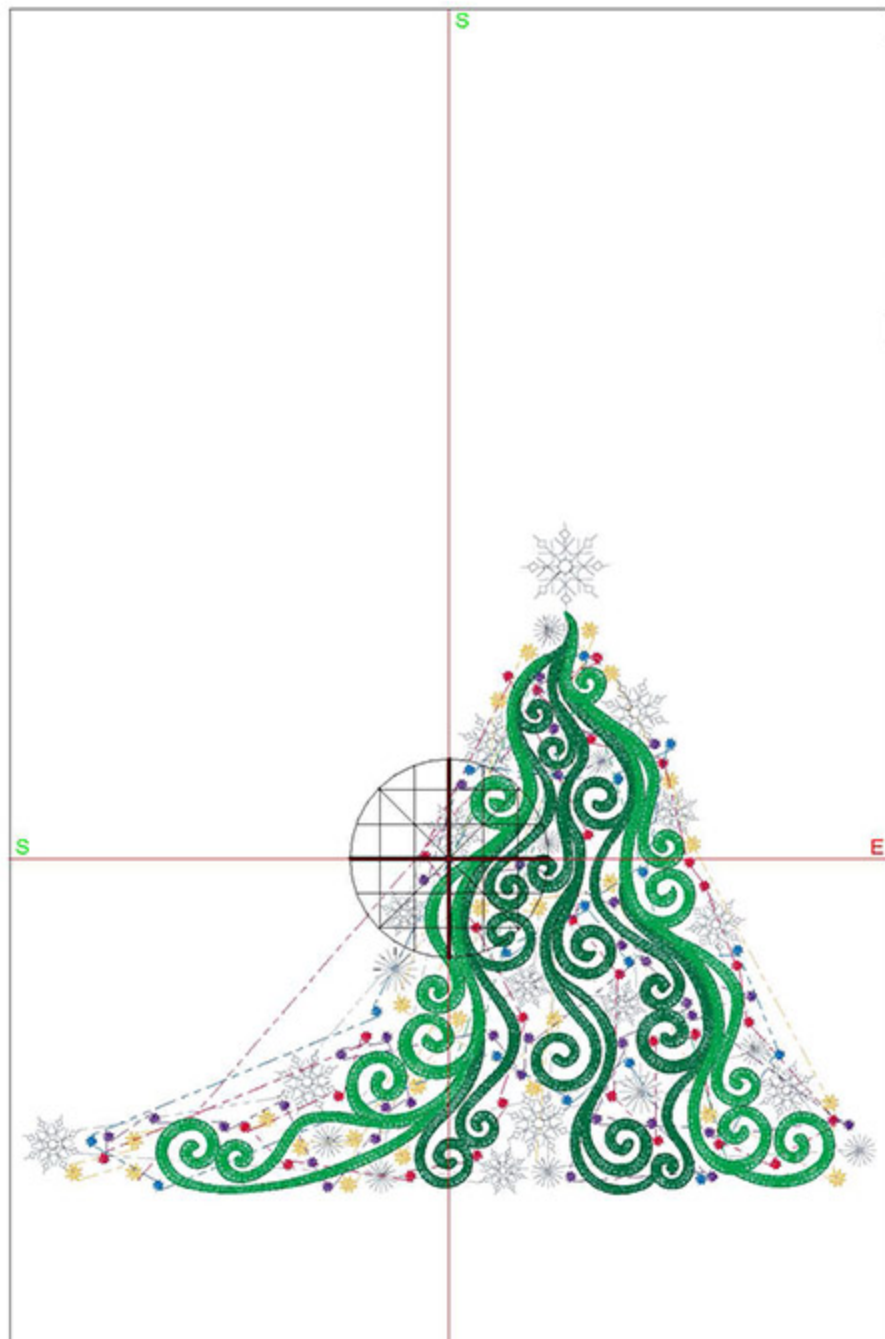

## Design Worksheet

BERNINA Embroidery Software DesignerPlus  
Design: CIECascade8x10

Stitches: 26452  
Colors: 7  
Height: 194.8 mm  
Width: 247.0 mm  
Zoom: 0.51

Total bobbin: 53.25m

Color Film:

#	Chart	Code	Name	Thread
1.		1505	Polished Silver	19.08m
2.		1670	Vegas Gold	4.51m
3.		1838	Brick Red	4.11m
4.		1922	Regal Purple	4.61m
5.		1934	Royal Blue	2.38m
6.		1851	Cadmium Green	54.73m
7.		1651	Celtic Green	53.36m