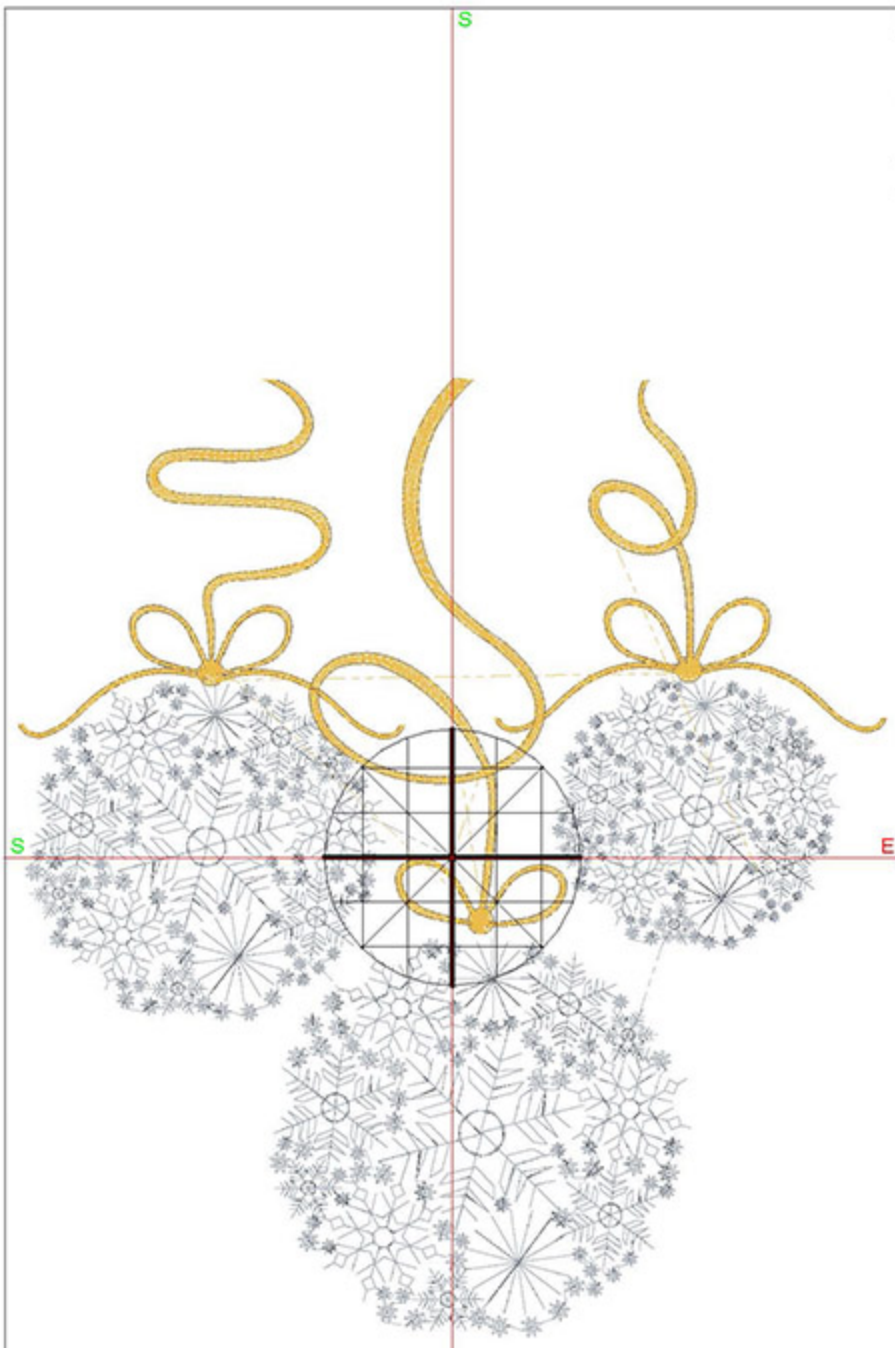

Design Worksheet

BERNINA Embroidery Software DesignerPlus
Design: CIETHreeSnowflakeOrnaments8x10

Stitches: 22088

Colors: 2

Height: 215.2 mm

Width: 195.0 mm

Zoom: 0.66

Total bobbin: 37.02m

Color Film:

#	Chart	Code	Name	Thread
1.		Madeira Polyneon 1505	Polished Silver	73.50m
2.		Madeira Polyneon 1670	Vegas Gold	33.15m

Machine runtime: 1:02:38