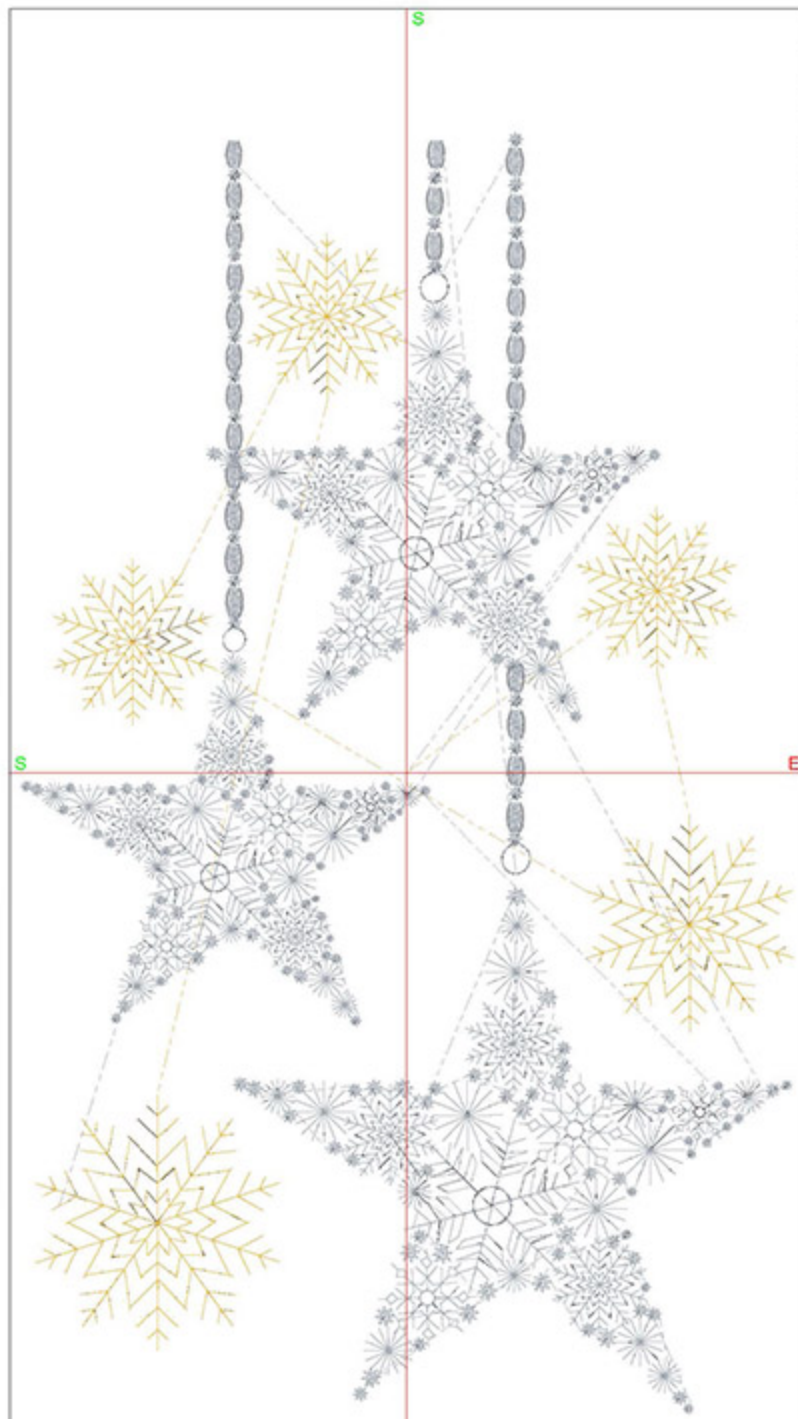

Name: CIEStarOrnaments8x10.AR
T

Height: 250.0 mm

Width: 150.7 mm

Stitches: 19776

Colors: 2

Color changes: 1

Trims: 182

Machine format: Bernina

Hoop: Medium (180 x 130)

Total bobbin: 26.98m

Color Sequence:

#	Color	Code	Name	Chart
1.		3	1670 Vegas Gold	Madeira Polyneon
2.		1	1505 Polished Silver	Madeira Polyneon

Machine runtime:

Module   **Runtime (hr:min:sec)**

Default   1:27:32