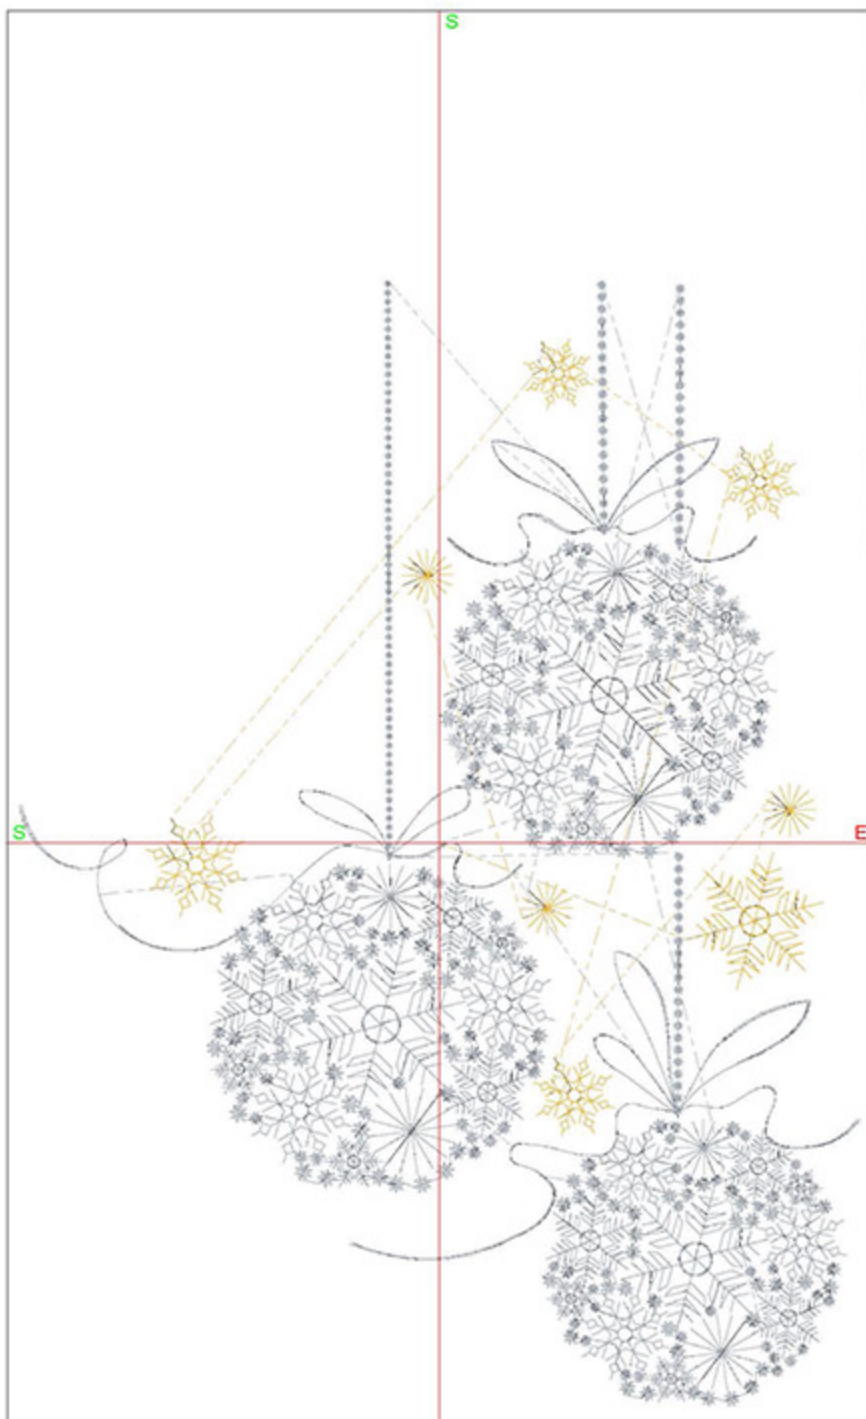

Name: CIESnowflakeRounds8x10.
ART

Height: 249.6 mm
Width: 186.4 mm
Stitches: 20449
Colors: 2
Color changes: 1
Trims: 154
Machine format: Bernina
Hoop: Medium (180 x 130)
Total bobbin: 30.56m

Color Sequence:

#	Color	Code	Name	Chart
1.	3	1670	Vegas Gold	Madeira Polyneon
2.	2	1505	Polished Silver	Madeira Polyneon

Machine runtime:

Module	Runtime (hr:min:sec)
Default	1:22:22