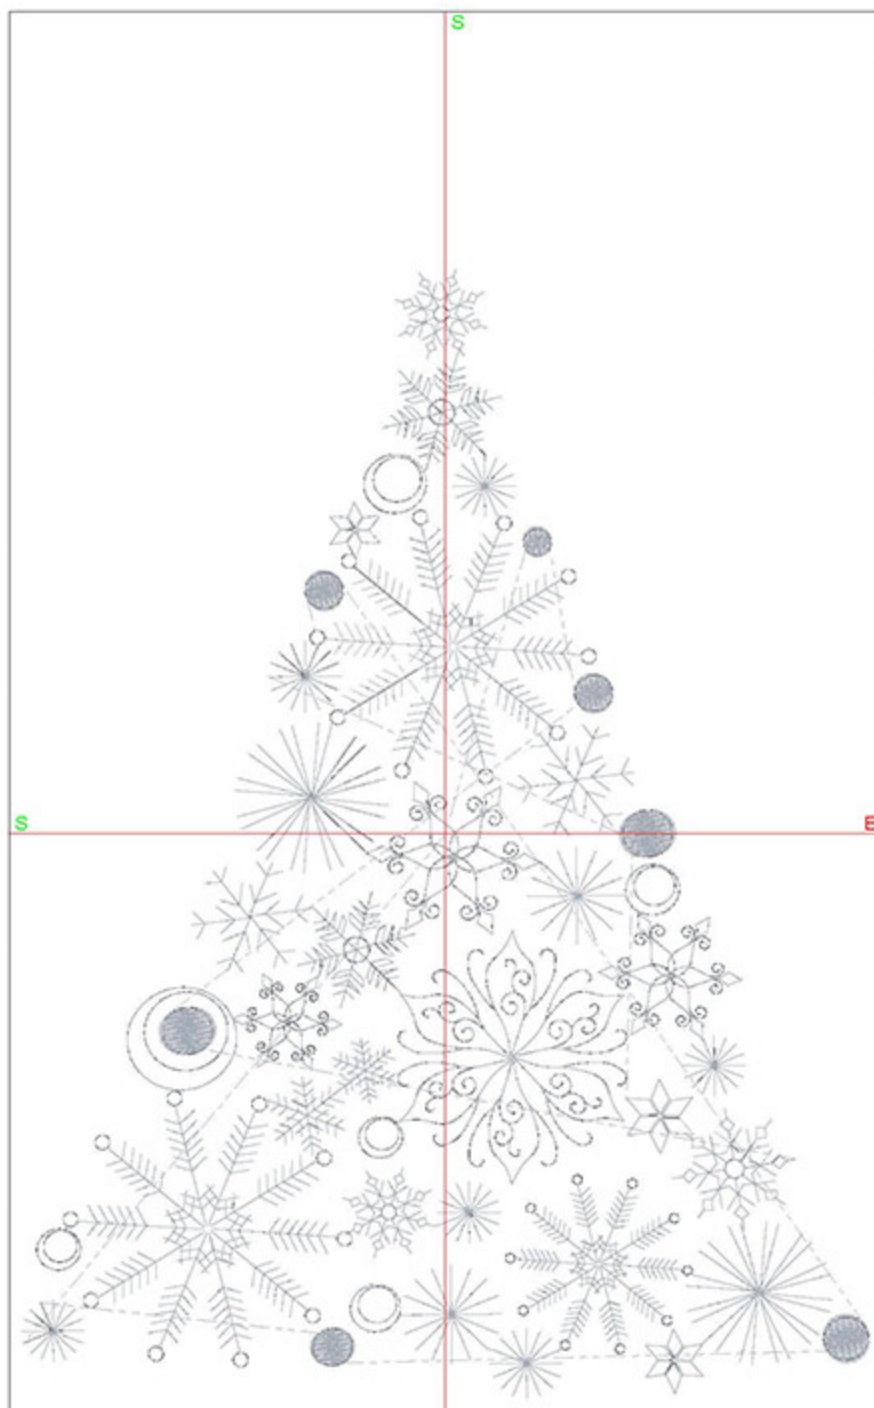

Name: CIESnowflakeTree8x10.ART

Height: 249.6 mm

Width: 183.6 mm

Stitches: 23200

Colors: 1

Color changes: 0

Trims: 10

Machine format: Bernina

Hoop: BERNINA E16 9cm - 3.51in Round

Total bobbin: 32.11m

Color Sequence:

#	Color	Code	Name	Chart
1.	2	1505	Polished Silver	Madeira Polyneon

Machine runtime:

Module	Runtime (hr:min:sec)
Default	0:54:01

Default 0:54:01