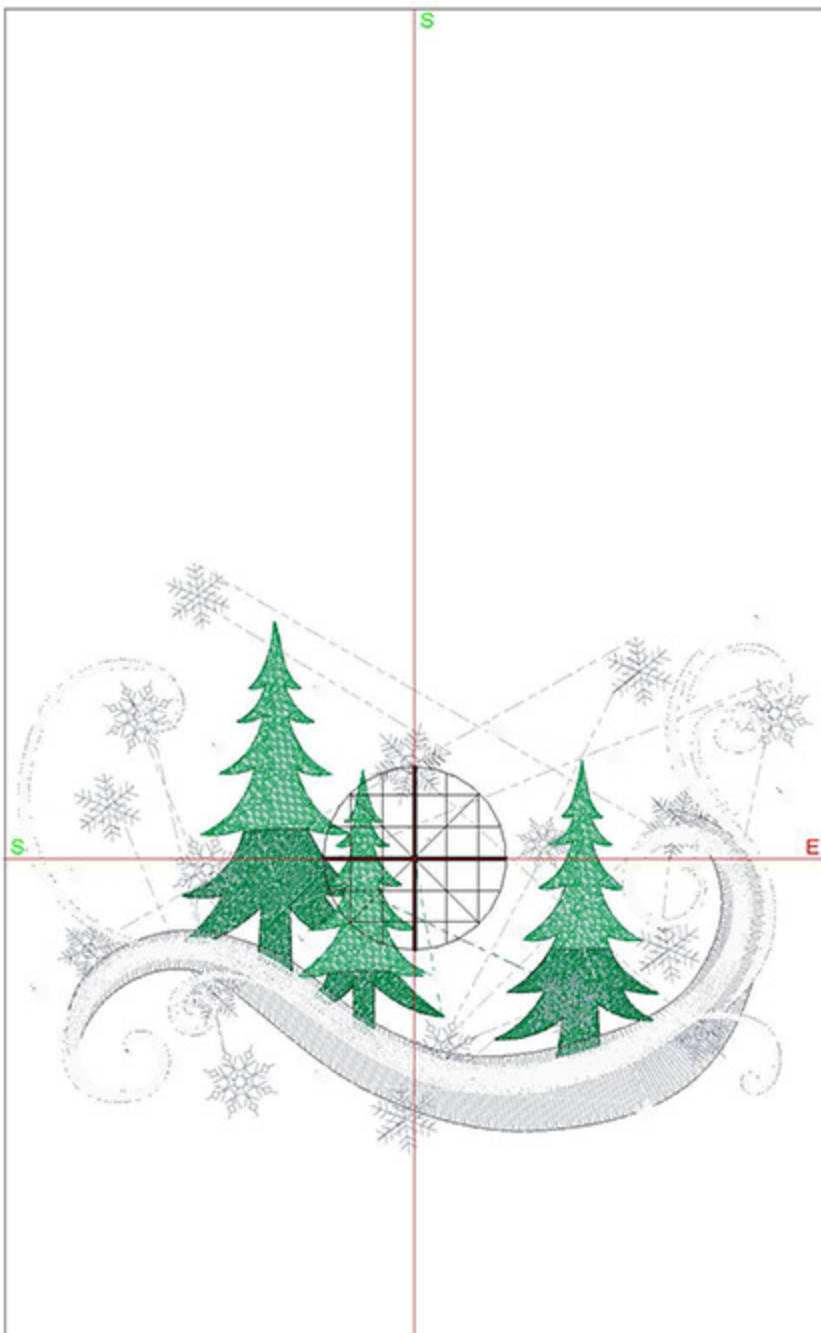

Total bobbin: 68.27m

Color Film:

#	Chart	Code	Name	Thread
1.	Madeira Polyneon	1651	Celtic Green	54.54m
2.	Madeira Polyneon	1851	Cadmium Green	13.11m
3.	Madeira Polyneon	1505	Polished Silver	38.03m
4.	Madeira Neon Polyester	1801	Snow White	67.67m

Machine runtime: 0.48:32