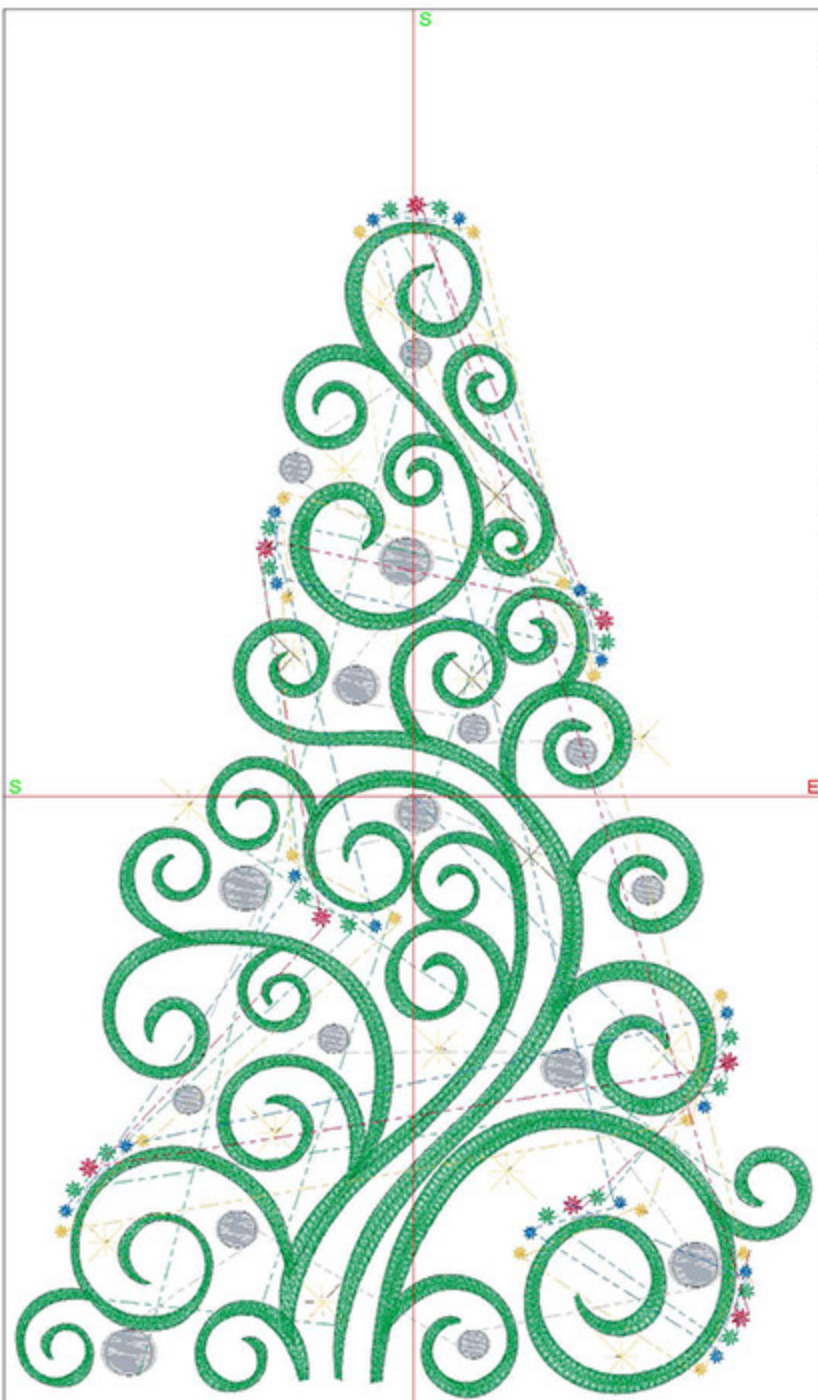

## Design Worksheet

BERNINA Embroidery Software DesignerPlus  
Design: CIECascade8x10

Stitches: 26452  
Colors: 7  
Height: 194.8 mm  
Width: 247.0 mm  
Zoom: 0.51

Total bobbin: 53.25m

Color Film:

#	Chart	Code	Name	Thread
1.		1505	Polished Silver	19.08m
2.		1670	Vegas Gold	4.51m
3.		1838	Brick Red	4.11m
4.		1922	Regal Purple	4.61m
5.		1934	Royal Blue	2.38m
6.		1851	Cadmium Green	54.73m
7.		1651	Celtic Green	53.36m

Machine runtime:

**Module**                      **Runtime (hr:min:sec)**

Default                              1:27:32

Design Worksheet

Zoom: 0.79

BERNINA Embroidery  
Software DesignerPlus

Name: CIESwirledMulti8x10.ART				
Height:	250.0 mm			
Width:	165.5 mm			
Stitches:	25050			
Colors:	6			
Color changes:	6			
Trims:	81			
Machine format:	Bernina			
Hoop:	BERNINA E16 9cm - 3.51in Round			
Total bobbin:	53.62m			
Color Sequence:				
#	Color	Code	Name	Chart
1.	6	1861	Palomino	Madeira Polyneon
2.	1	1651	Celtic Green	Madeira Polyneon
3.	4	1505	Polished Silver	Madeira Polyneon
4.	1	1651	Celtic Green	Madeira Polyneon
5.	3	1670	Vegas Gold	Madeira Polyneon
6.	2	1838	Brick Red	Madeira Polyneon
7.	5	1934	Royal Blue	Madeira Polyneon
Machine runtime:				
Module	Runtime (hr:min:sec)			
Default	1:15:53			

## Design Worksheet

BERNINA Embroidery Software DesignerPlus

Design: CIESwirlSnowflakeTree8x10

Stitches: 22139

Colors: 7

Height: 249.8 mm

Width: 186.9 mm

Zoom: 0.62