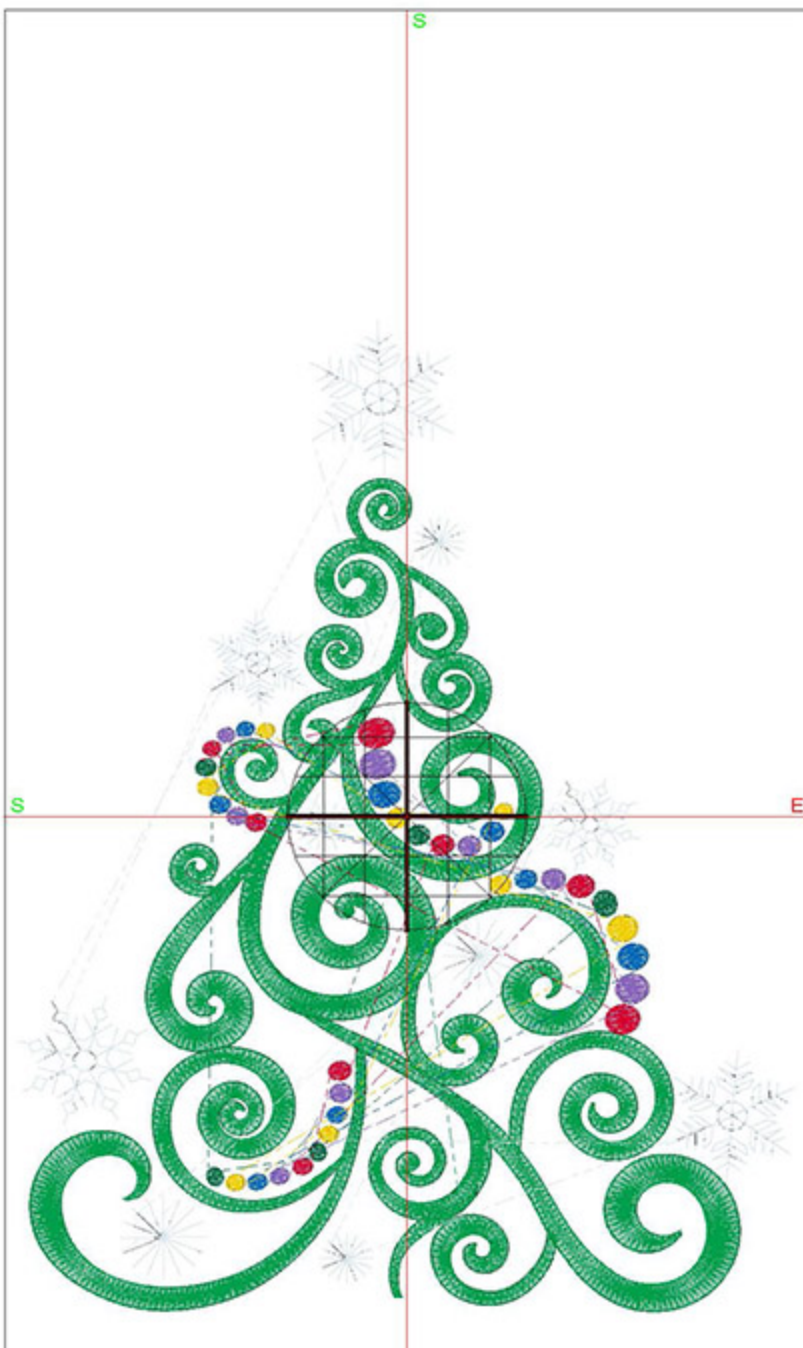

## Design Worksheet

BERNINA Embroidery Software DesignerPlus  
Design: CIECascade8x10

Stitches: 26452  
Colors: 7  
Height: 194.8 mm  
Width: 247.0 mm  
Zoom: 0.51

Total bobbin: 53.25m

Color Film:

#	Chart	Code	Name	Thread
1.		1505	Polished Silver	19.08m
2.		1670	Vegas Gold	4.51m
3.		1838	Brick Red	4.11m
4.		1922	Regal Purple	4.61m
5.		1934	Royal Blue	2.38m
6.		1851	Cadmium Green	54.73m
7.		1651	Celtic Green	53.36m

## Design Worksheet

BERNINA Embroidery Software DesignerPlus

Design: CIESwirlSnowflakeTree8x10

Stitches: 22139

Colors: 7

Height: 249.8 mm

Width: 186.9 mm

Zoom: 0.62