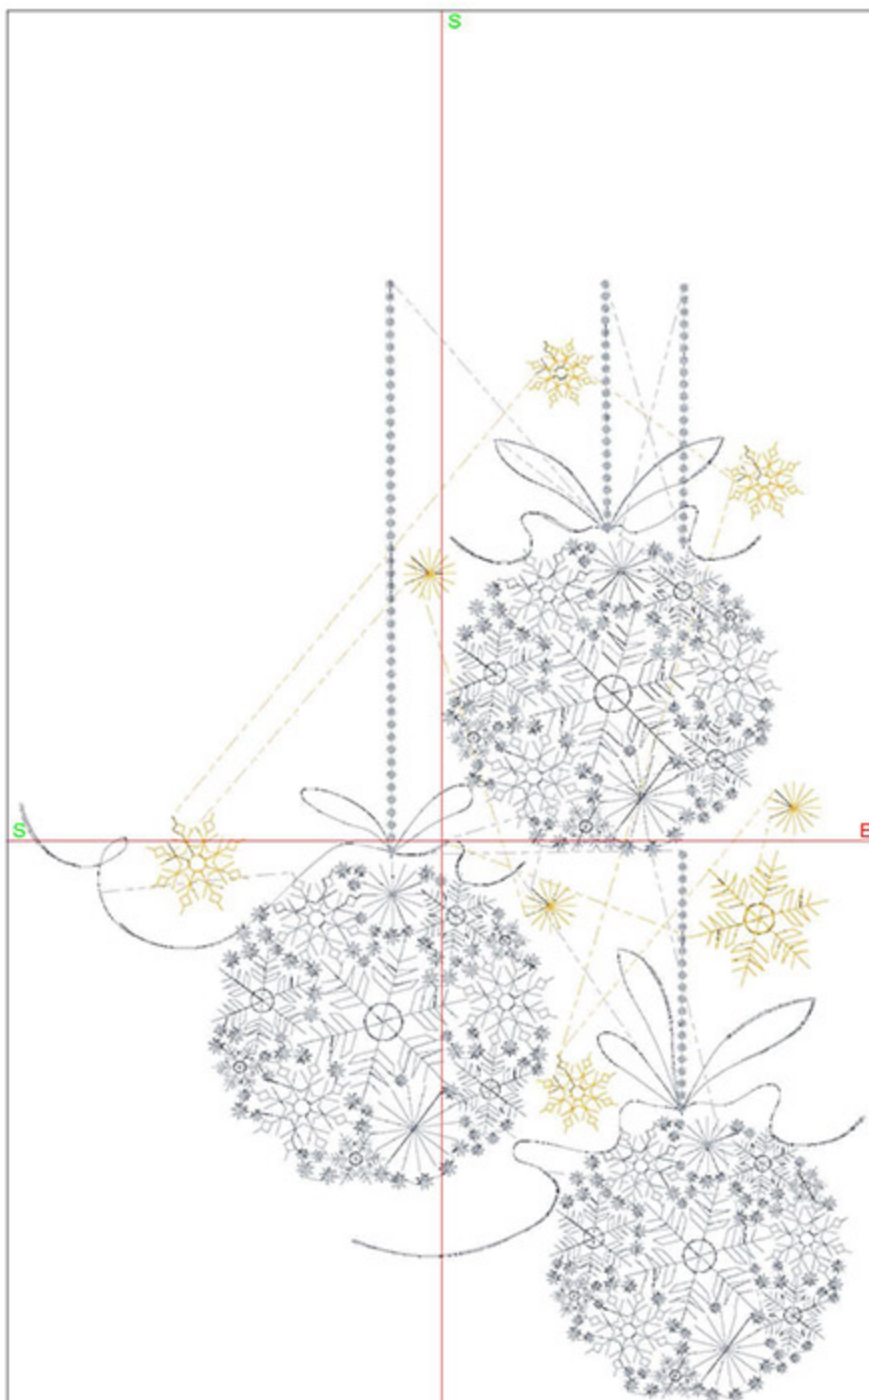

Name: CIESnowflakeRounds6x8.A
RT

Height: 199.6 mm
Width: 149.1 mm
Stitches: 17636
Colors: 2
Color changes: 1
Trims: 74
Machine format: Bernina
Hoop: Medium (180 x 130)
Total bobbin: 24.32m

Color Sequence:

#	Color	Code	Name	Chart
1.	3	1670	Vegas Gold	Madeira Polyneon
2.	2	1505	Polished Silver	Madeira Polyneon

Machine runtime:

Module	Runtime (hr:min:sec)
Default	0:57:03