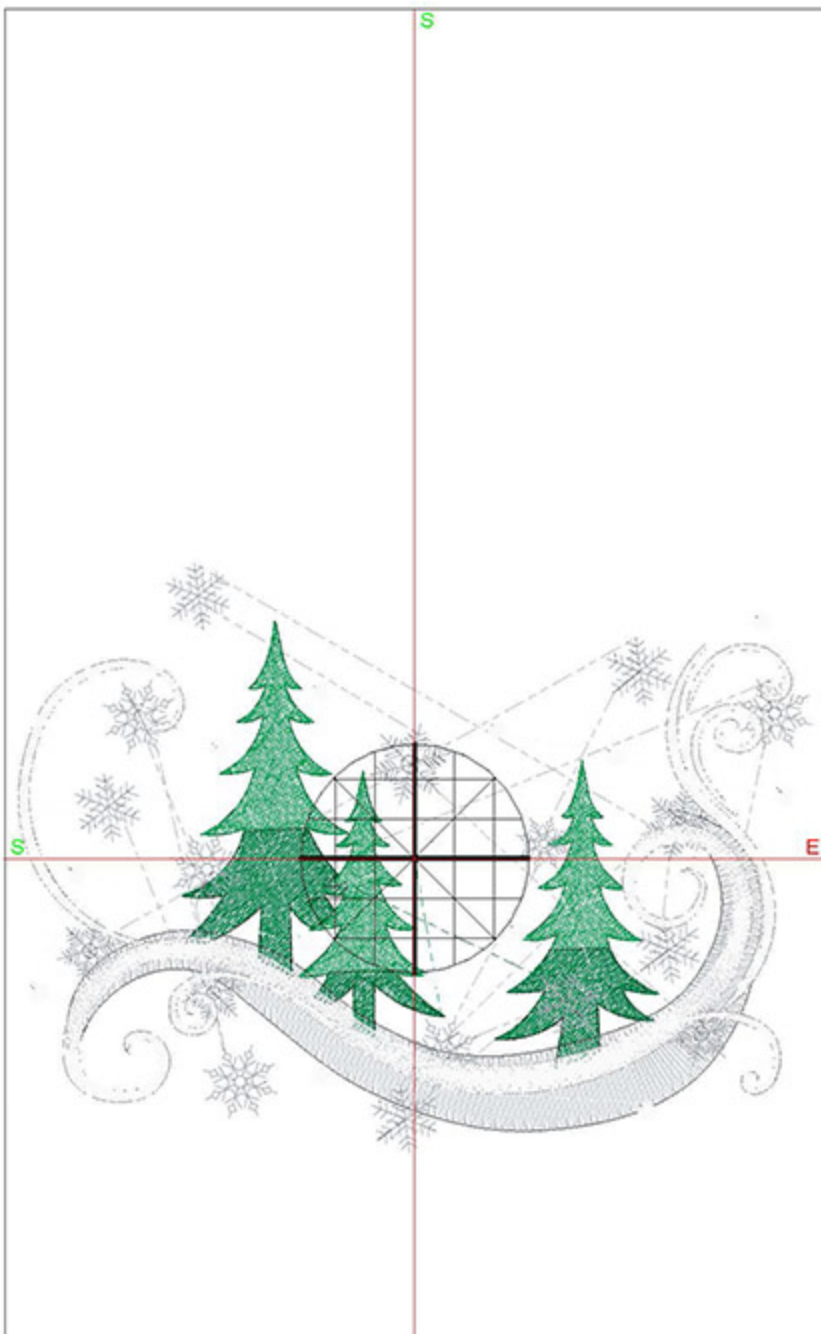

Design: CIEWinterScene6x8

Stitches: 21900

Colors: 4

Height: 148.4 mm

Width: 199.8 mm

Zoom: 0.58

Total bobbin: 46.30m

Color Film: