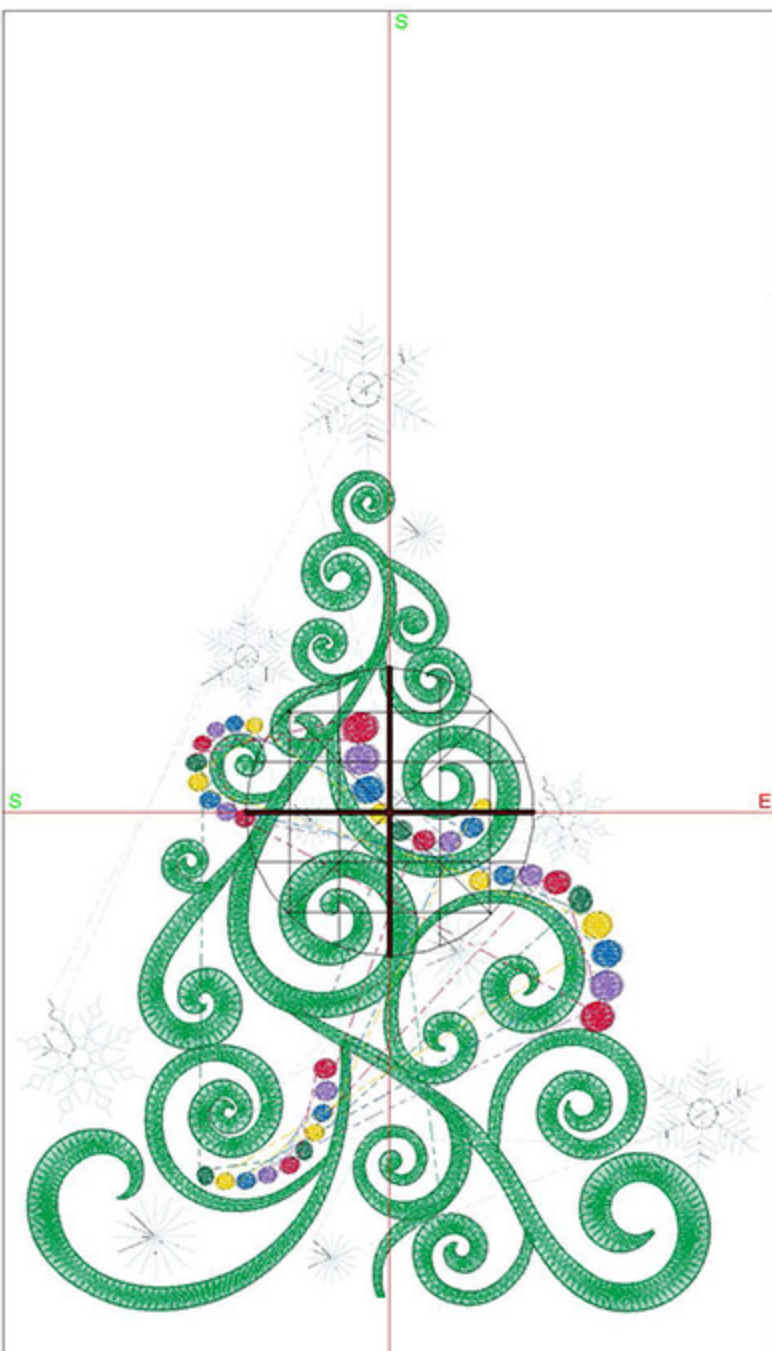

Machine runtime:

Module	Runtime (hr:min:sec)
Default	1:04:51

Design Worksheet

BERNINA Embroidery Software DesignerPlus
 Design: CIESwirlSnowflakeTree6x8

Stitches: 17413
 Colors: 7
 Height: 199.8 mm
 Width: 149.5 mm
 Zoom: 0.78

Total bobbin: 41.76m

Color Film:

#	Chart	Code	Name	Thread
1.	■	1651	Celtic Green	84.41m
2.	■	1851	Cadmium Green	1.27m
3.	■	1838	Brick Red	2.52m
4.	■	1832	Majestic Purple	2.44m
5.	■	1934	Royal Blue	2.24m
6.	■	1980	Sunflower	1.99m
7.	■	1610	Moby	10.42m