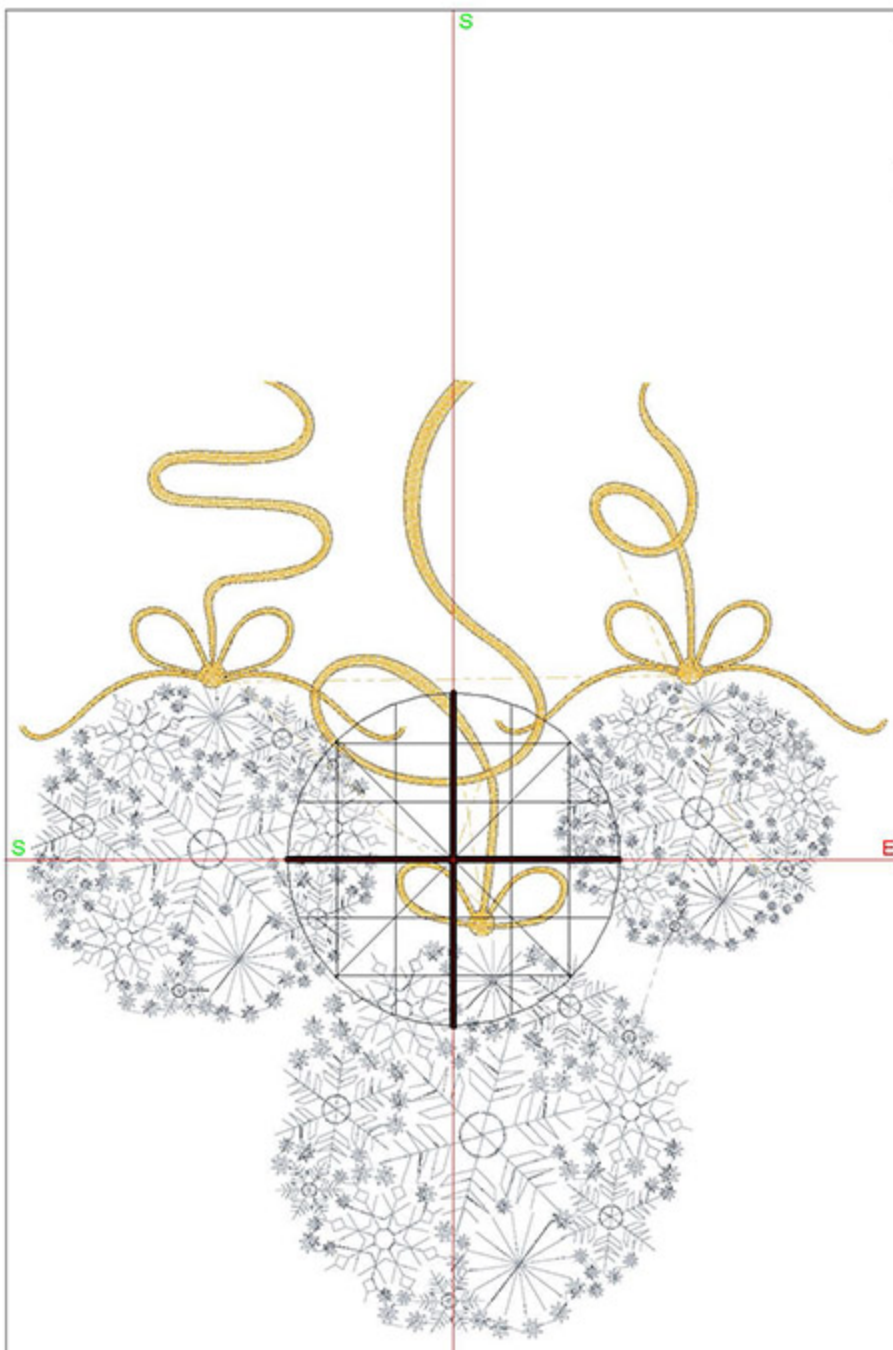

Design Worksheet

BERNINA Embroidery Software DesignerPlus
Design: CIETHreeSnowflakeOrnaments6x8

Stitches: 18512

Colors: 2

Height: 165.4 mm

Width: 150.0 mm

Zoom: 0.85

Total bobbin: 27.09m

Color Film:

#	Chart	Code	Name	Thread
1.	■	Madeira Polyneon 1505	Polished Silver	59.44m
2.	■	Madeira Polyneon 1670	Vegas Gold	23.30m

Machine runtime: 0:42:02