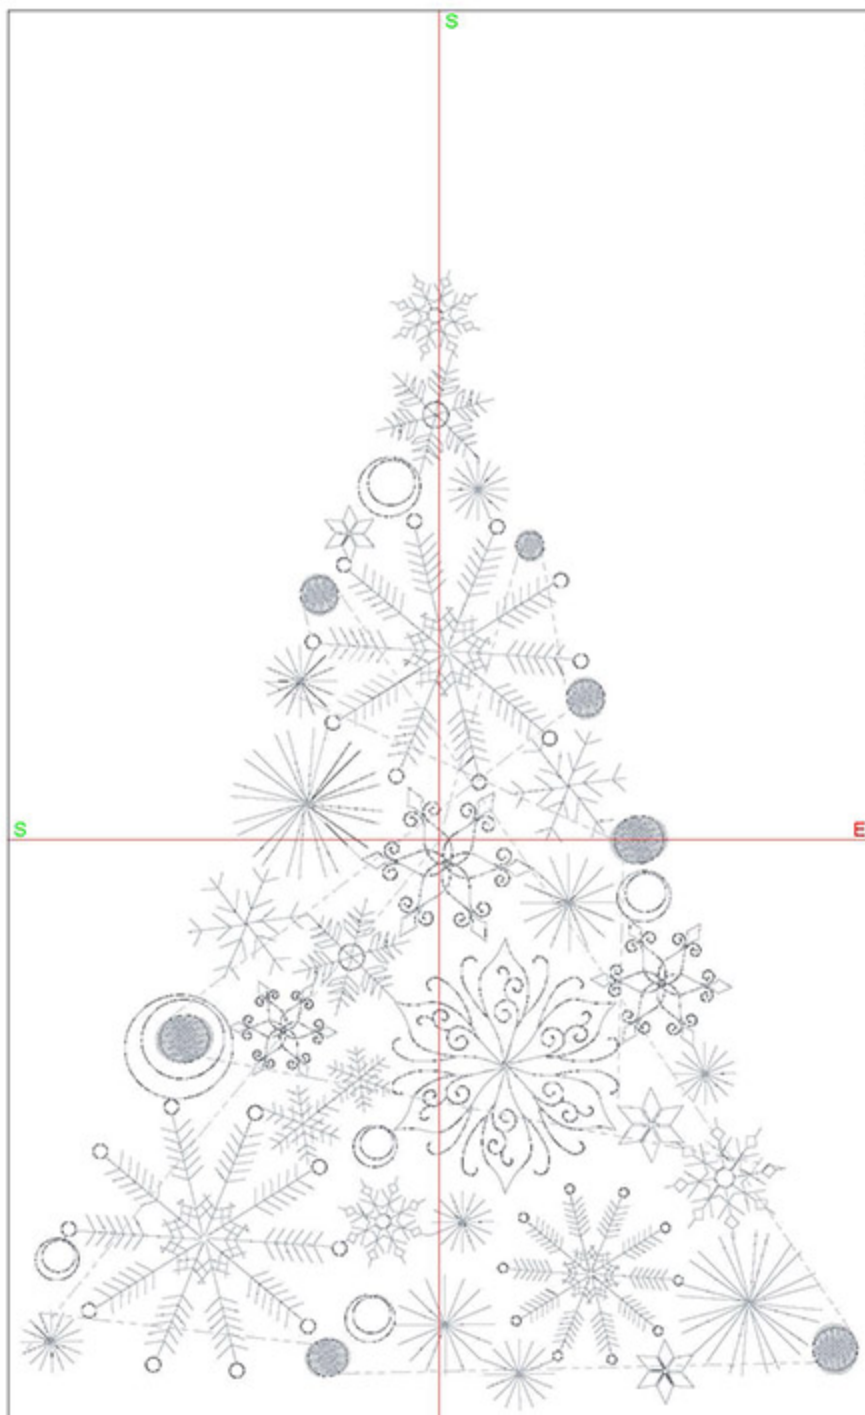

BERNINA Embroidery
Software DesignerPlus

Name: CIESnowflakeTree6x8.ART

Height: 199.6 mm

Width: 146.8 mm

Stitches: 11519

Colors: 1

Color changes: 0

Trims: 11