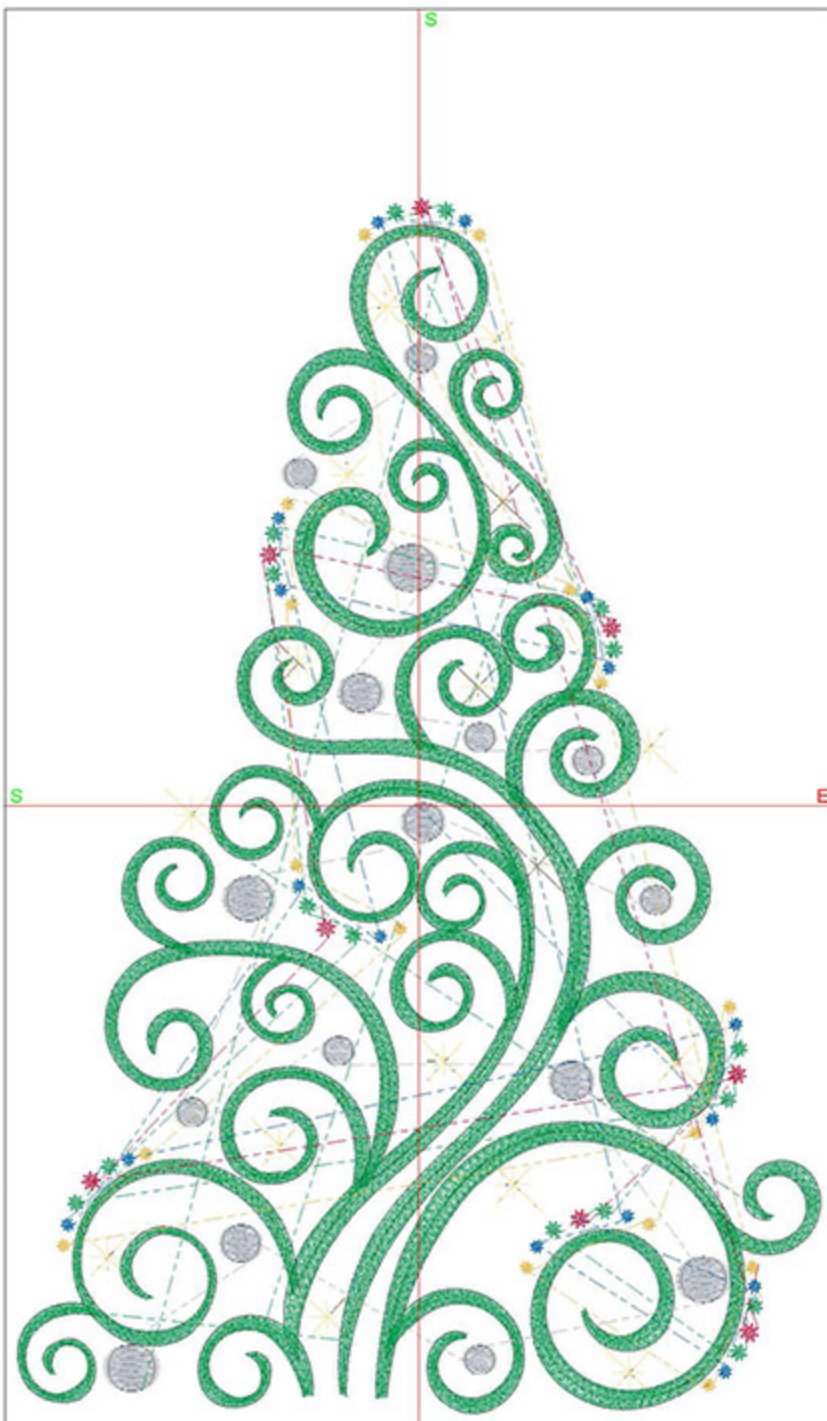

Design Worksheet

Zoom: 0.99

BERNINA Embroidery
Software DesignerPlus

Name: CIESwirledMulti6x8.ART

Height: 200.0 mm
Width: 132.4 mm
Stitches: 20189
Colors: 6
Color changes: 6
Trims: 80
Machine format: Bernina
Hoop: BERNINA E16 9cm - 3.51in Round
Total bobbin: 36.48m

Color Sequence:

#	Color	Code	Name	Chart
1.	6	1861	Palomino	Madeira Polyneon
2.	1	1651	Celtic Green	Madeira Polyneon
3.	4	1505	Polished Silver	Madeira Polyneon
4.	1	1651	Celtic Green	Madeira Polyneon
5.	3	1670	Vegas Gold	Madeira Polyneon
6.	2	1838	Brick Red	Madeira Polyneon
7.	5	1934	Royal Blue	Madeira Polyneon

Machine runtime:

Module	Runtime (hr:min:sec)
Default	1:04:51