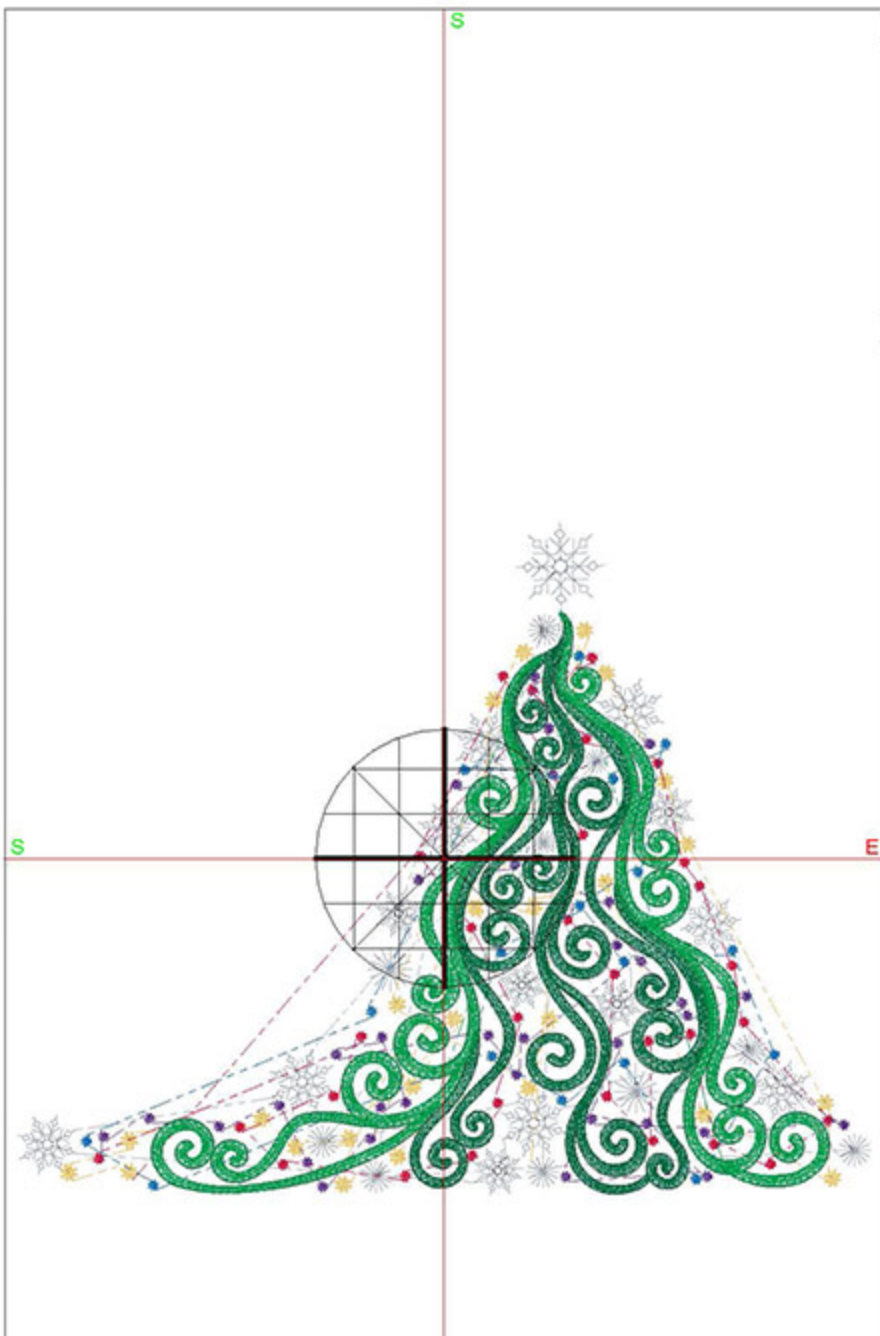

Design Worksheet

BERNINA Embroidery Software DesignerPlus

Design: CIECascade6x8

Stitches: 21242

Colors: 7

Height: 149.8 mm

Width: 190.0 mm

Zoom: 0.66