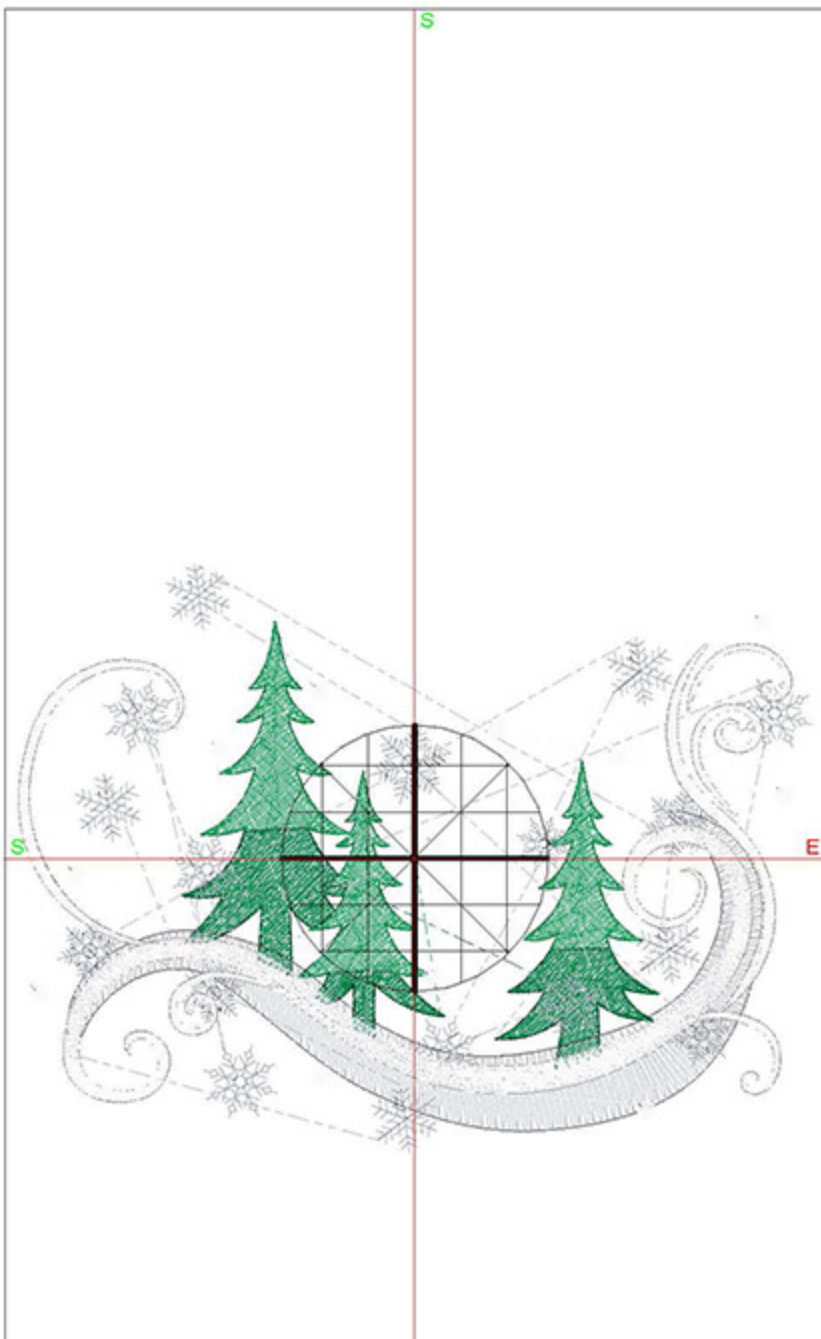

Design Worksheet

BERNINA Embroidery Software DesignerPlus
Design: CWCascade5x7

Stitches: 18802
Colors: 7
Height: 127.2 mm
Width: 161.3 mm
Zoom: 0.78

Total bobbin: 27.58m

Color Film:

#	Chart	Code	Name	Thread
1.		1505	Polished Silver	14.34m
2.		1670	Vegas Gold	3.56m
3.		1838	Brick Red	3.44m
4.		1922	Regal Purple	3.84m
5.		1934	Royal Blue	1.98m
6.		1851	Cadmium Green	29.09m
7.		1651	Celtic Green	27.90m

Total bobbin: 31.13m

Color Film:

#	Chart	Code	Name	Thread
1.	■	1651	Celtic Green	64.57m
2.	■	1851	Cadmium Green	1.10m
3.	■	1838	Brick Red	2.03m
4.	■	1832	Majestic Purple	1.96m
5.	■	1934	Royal Blue	1.82m
6.	■	1980	Sunflower	1.67m
7.	■	1610	Moby	9.06m

Design: CIEWinterScene5x7

Stitches: 18366

Colors: 4

Height: 127.2 mm

Width: 171.3 mm

Zoom: 0.68

Total bobbin: 35.60m

Color Film: