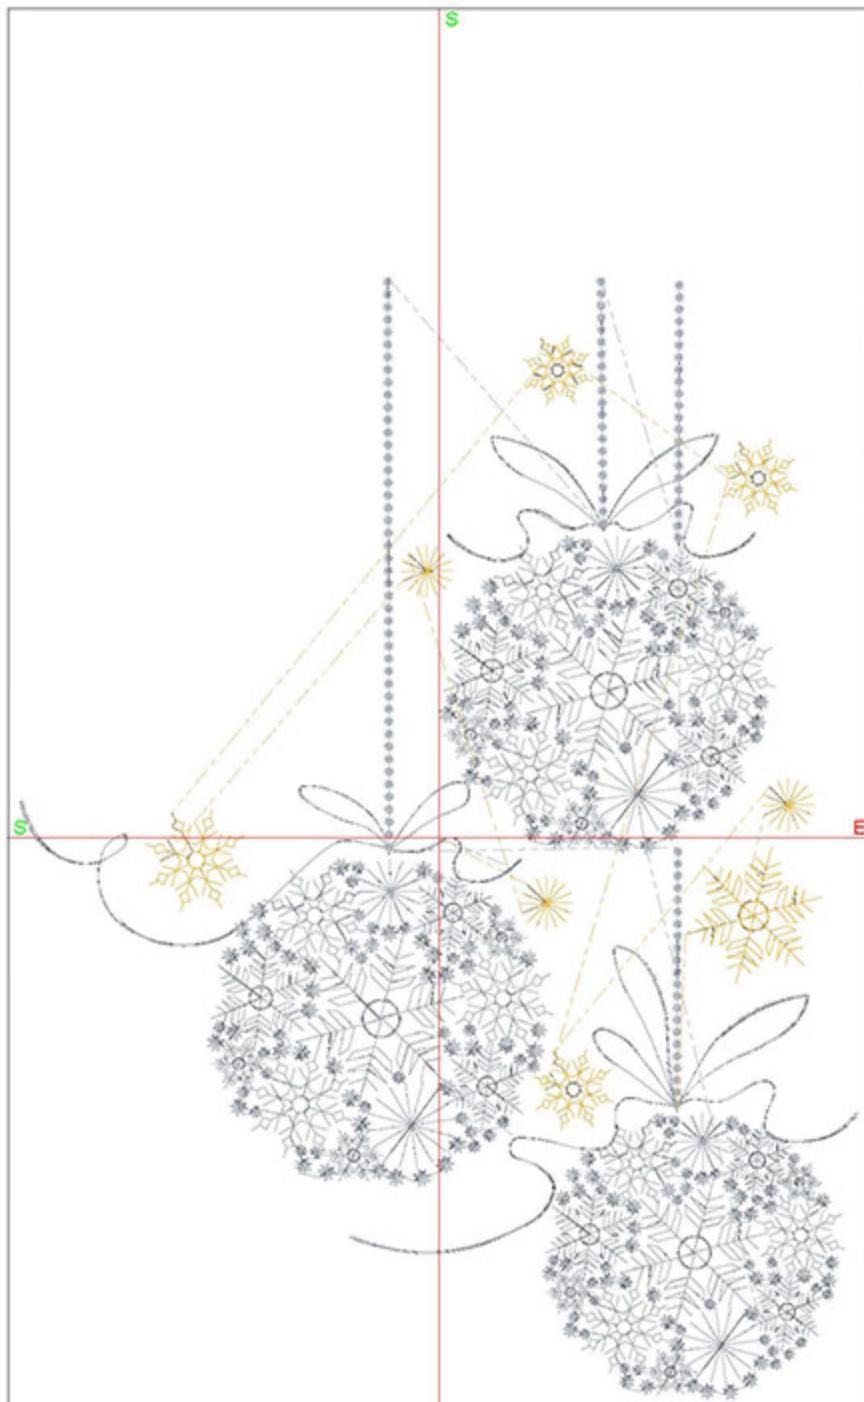

Name: CIESnowflakeRounds5x7.A
RT60

Height: 170.3 mm
Width: 127.2 mm
Stitches: 16574
Colors: 2
Color changes: 1
Trims: 41
Machine format: Bernina
Hoop: Medium (180 x 130)
Total bobbin: 20.66m

Color Sequence:

#	Color	Code	Name	Chart
1.	2	1505	Polished Silver	Madeira Polyneon
2.	3	1670	Vegas Gold	Madeira Polyneon

Machine runtime:

Module	Runtime (hr:min:sec)
Default	0:46:49