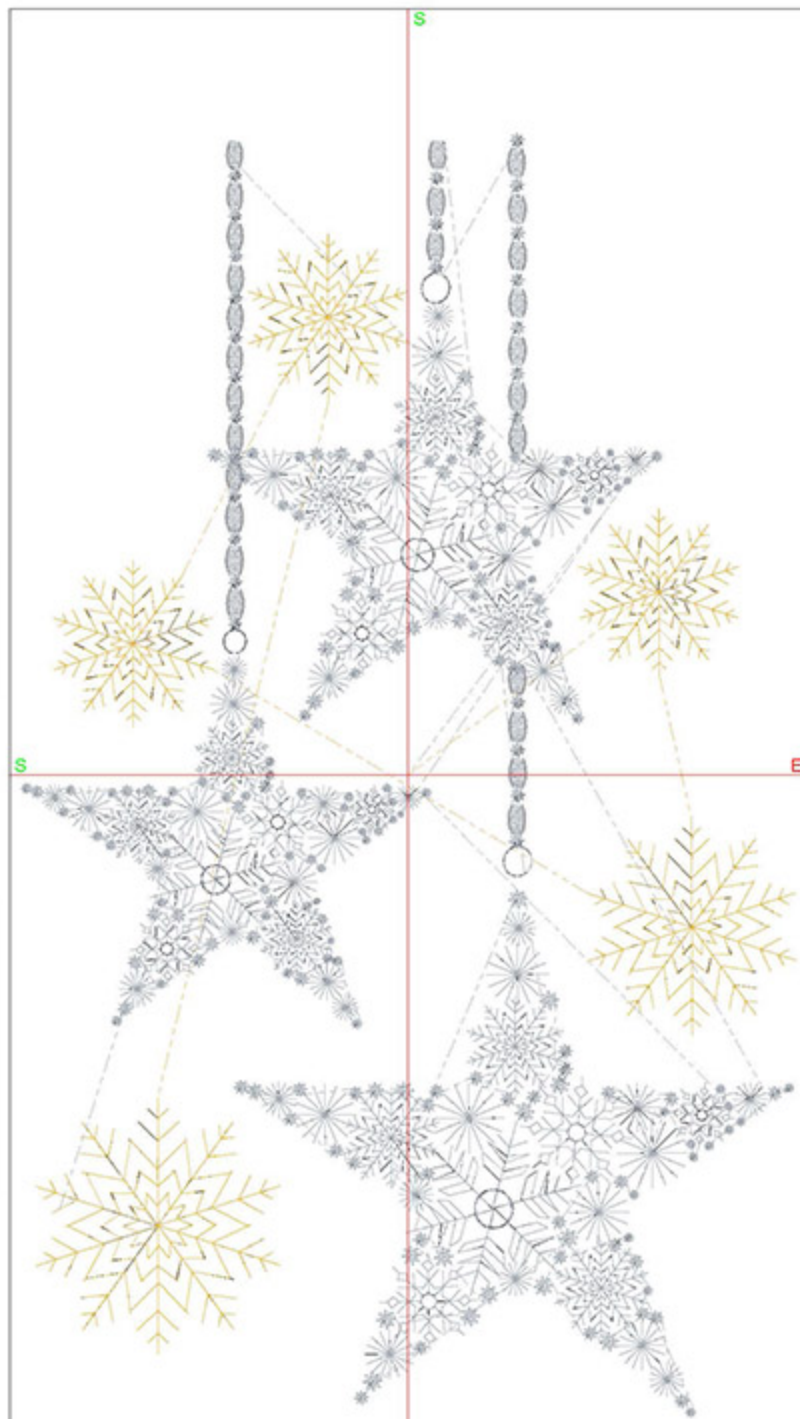

Name: CIEStarOrnaments5x7.ART

Height: 175.0 mm
Width: 105.5 mm
Stitches: 16687
Colors: 2
Color changes: 1
Trims: 170
Machine format: Bernina
Hoop: Medium (180 x 130)
Total bobbin: 18.82m

Color Sequence:

#	Color	Code	Name	Chart
1.	3	1670	Vegas Gold	Madeira Polyneon
2.	1	1505	Polished Silver	Madeira Polyneon

Machine runtime:

Module	Runtime (hr:min:sec)
Default	1:17:49