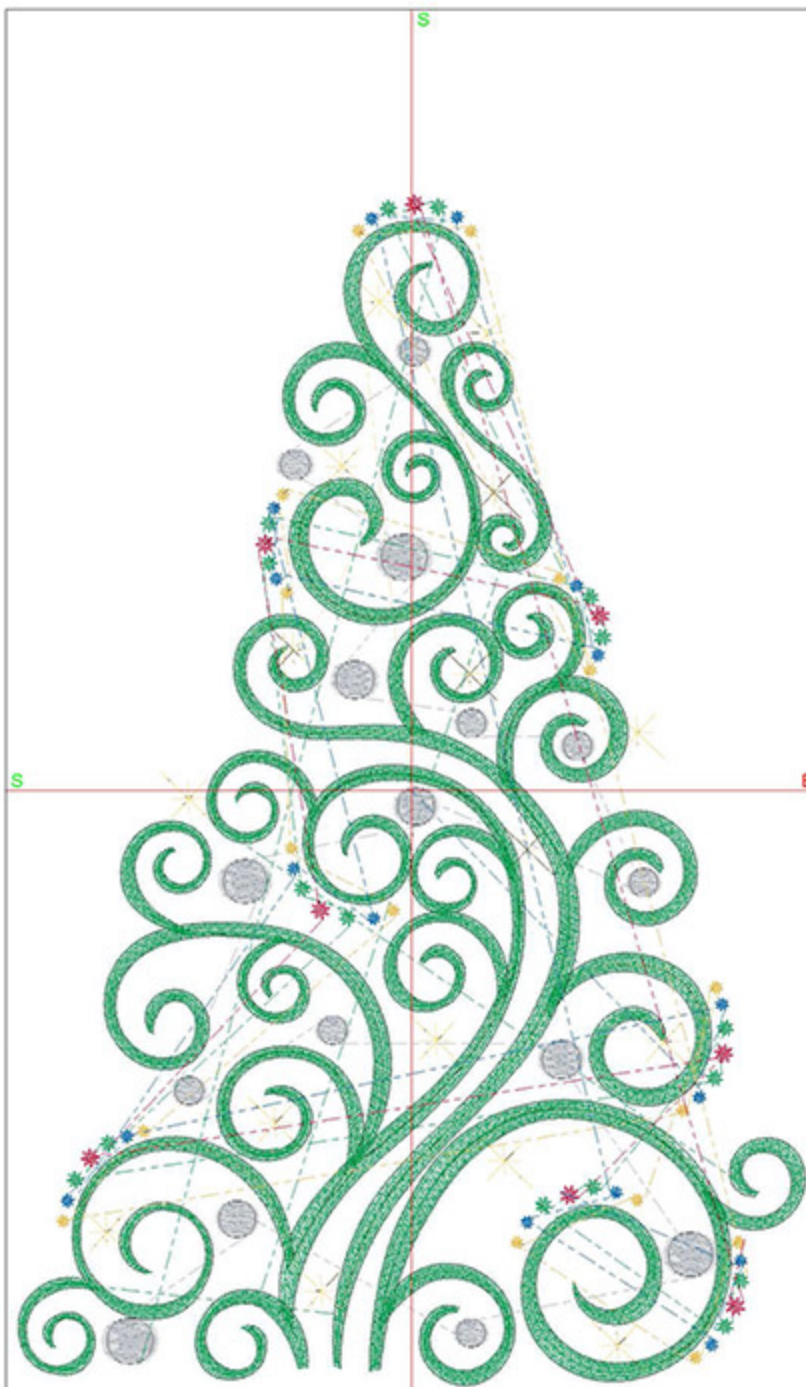

Design Worksheet

BERNINA Embroidery Software DesignerPlus
Design: CWCascade5x7

Stitches: 18802
Colors: 7
Height: 127.2 mm
Width: 161.3 mm
Zoom: 0.78

Total bobbin: 27.58m

Color Film:

#	Chart	Code	Name	Thread
1.		1505	Polished Silver	14.34m
2.		1670	Vegas Gold	3.56m
3.		1838	Brick Red	3.44m
4.		1922	Regal Purple	3.84m
5.		1934	Royal Blue	1.98m
6.		1851	Cadmium Green	29.09m
7.		1651	Celtic Green	27.90m

Name: CIESwirledMulti5x7.ART

Height: 175.0 mm
 Width: 115.9 mm
 Stitches: 17722
 Colors: 6
 Color changes: 6
 Trims: 80
 Machine format: Bernina
 Hoop: BERNINA E16 9cm - 3.51in Round
 Total bobbin: 29.42m