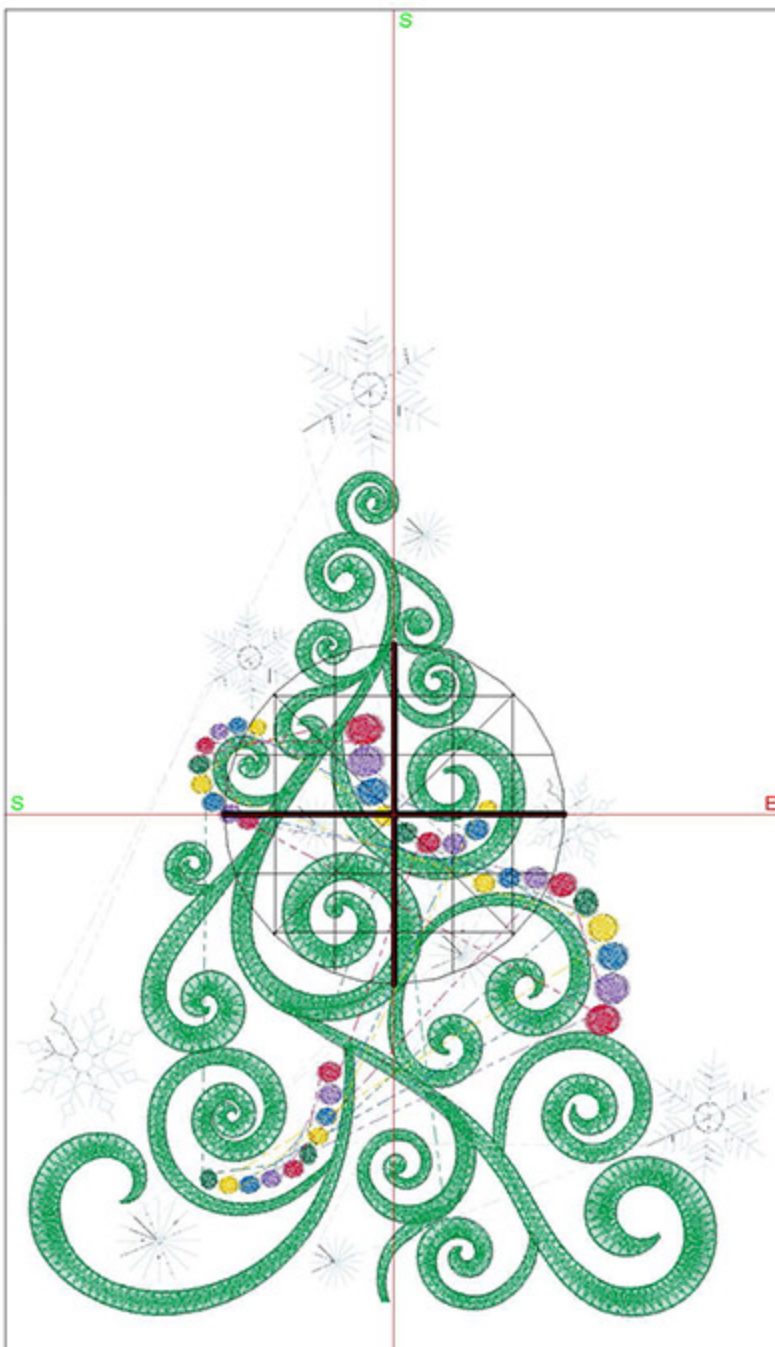

Design Worksheet

BERNINA Embroidery Software DesignerPlus
Design: CWCascade5x7

Stitches: 18802
Colors: 7
Height: 127.2 mm
Width: 161.3 mm
Zoom: 0.78

Total bobbin: 27.58m

Color Film:

#	Chart	Code	Name	Thread
1.		1505	Polished Silver	14.34m
2.		1670	Vegas Gold	3.56m
3.		1838	Brick Red	3.44m
4.		1922	Regal Purple	3.84m
5.		1934	Royal Blue	1.98m
6.		1851	Cadmium Green	29.09m
7.		1651	Celtic Green	27.90m

Name: CIESwirledMulti5x7.ART

Height: 175.0 mm
 Width: 115.9 mm
 Stitches: 17722
 Colors: 6
 Color changes: 6
 Trims: 80
 Machine format: Bernina
 Hoop: BERNINA E16 9cm - 3.51in Round
 Total bobbin: 29.42m

Machine runtime:

Module	Runtime (hr:min:sec)
Default	0:59:22

Design Worksheet

BERNINA Embroidery Software DesignerPlus
 Design: CIESwirlSnowflakeTree5x7

Stitches: 14839
 Colors: 7
 Height: 170.0 mm
 Width: 127.2 mm
 Zoom: 0.92

Total bobbin: 31.13m

Color Film:

#	Chart	Code	Name	Thread
1.	■	1651	Celtic Green	64.57m
2.	■	1851	Cadmium Green	1.10m
3.	■	1838	Brick Red	2.03m
4.	■	1832	Majestic Purple	1.96m
5.	■	1934	Royal Blue	1.82m
6.	■	1980	Sunflower	1.67m
7.	■	1610	Moby	9.06m