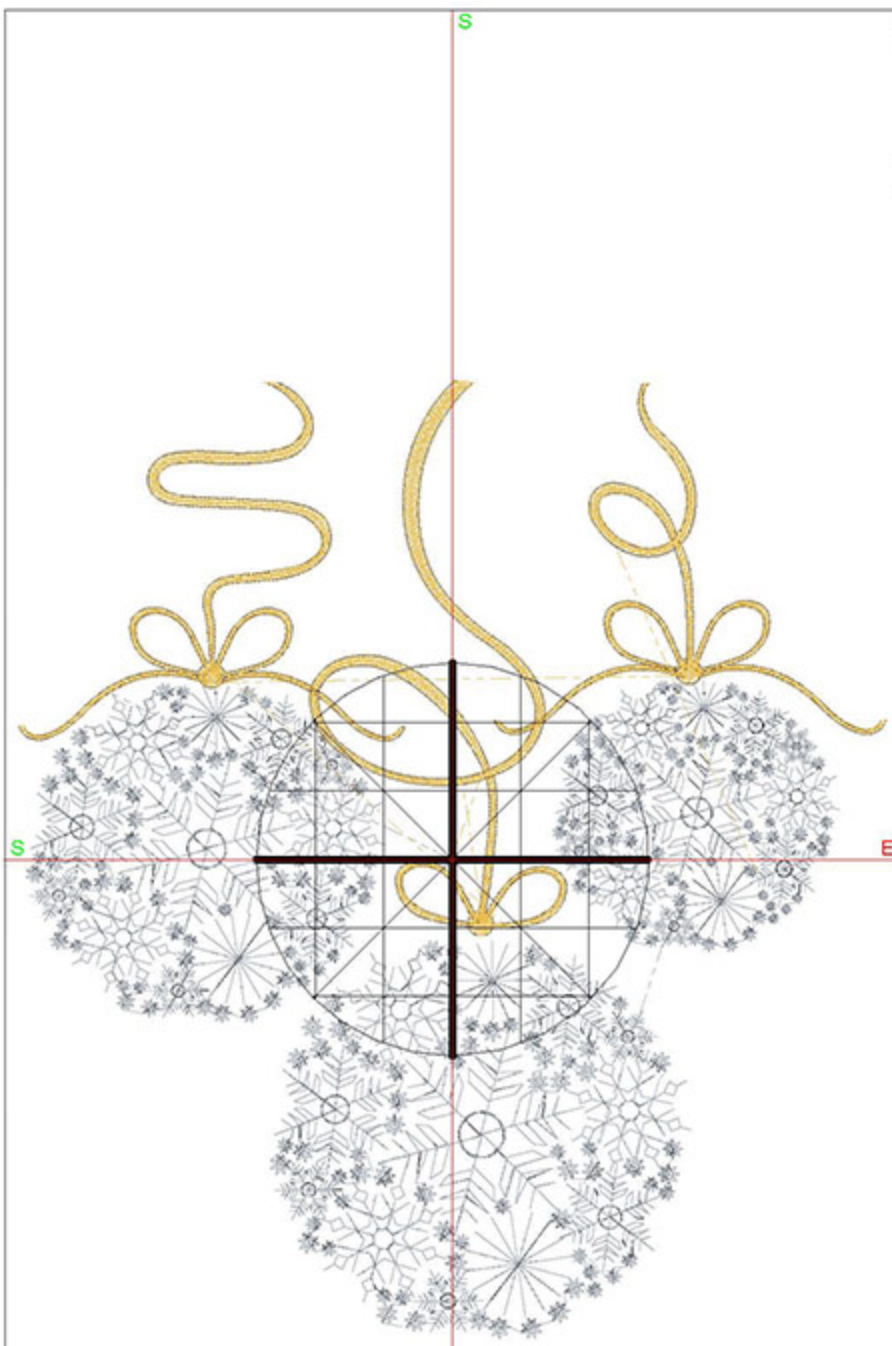

Design Worksheet

BERNINA Embroidery Software DesignerPlus

Design: CIETHreeSnowflakeOrnaments5x7

Stitches: 16648

Colors: 2

Height: 140.2 mm

Width: 127.2 mm

Zoom: 1.01

Total bobbin: 22.33m

Color Film:

#	Chart	Code	Name	Thread
1.		1505	Polished Silver	52.06m
2.		1670	Vegas Gold	18.91m

Machine runtime: 0:29:45