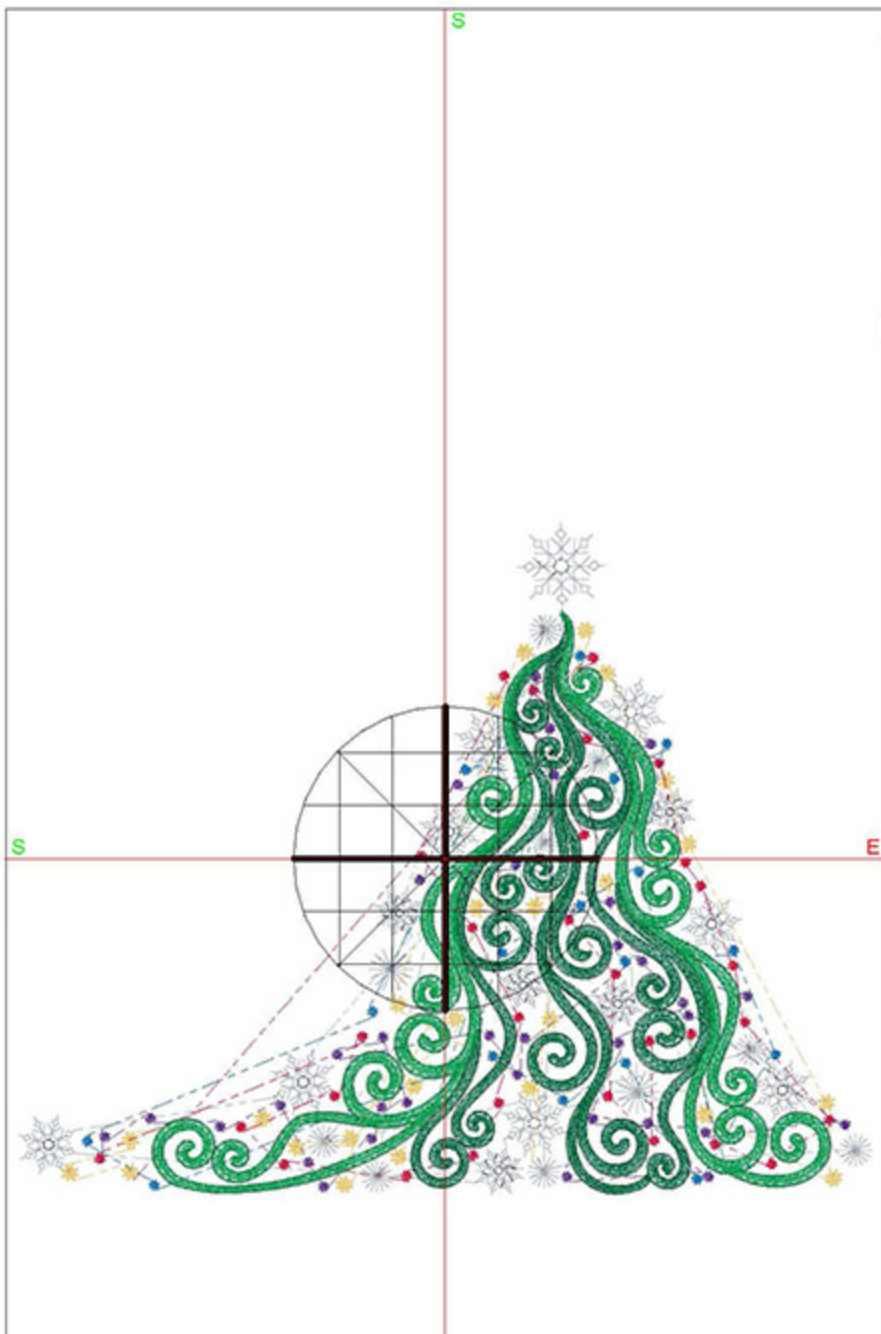

Design Worksheet

BERNINA Embroidery Software DesignerPlus
Design: CWCascade5x7

Stitches: 18802
Colors: 7
Height: 127.2 mm
Width: 161.3 mm
Zoom: 0.78

Total bobbin: 27.58m

Color Film:

#	Chart	Code	Name	Thread
1.		1505	Polished Silver	14.34m
2.		1670	Vegas Gold	3.56m
3.		1838	Brick Red	3.44m
4.		1922	Regal Purple	3.84m
5.		1934	Royal Blue	1.98m
6.		1851	Cadmium Green	29.09m
7.		1651	Celtic Green	27.90m