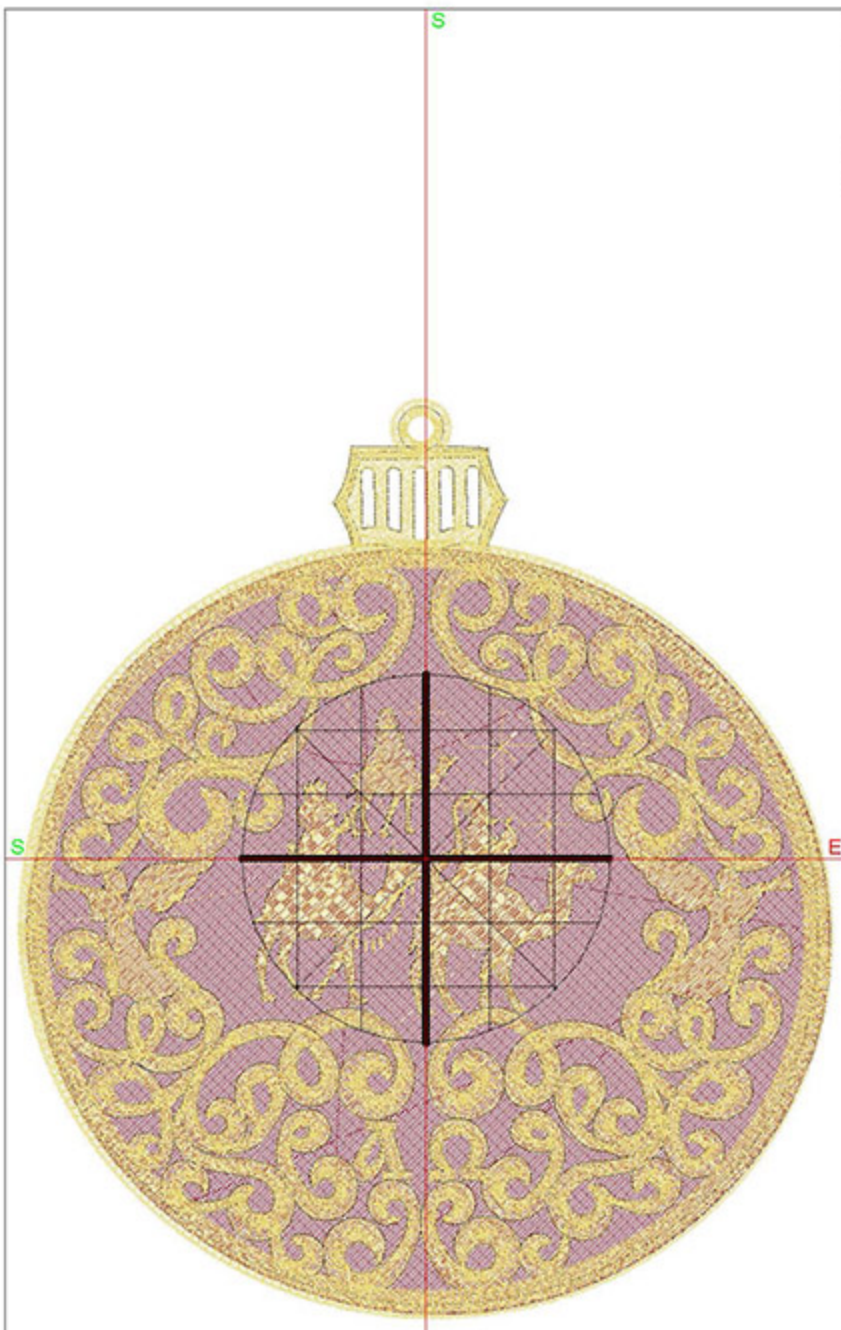

Design Worksheet

BERNINA Embroidery Software DesignerPlus

Design: TSOCThreeKings5x7

Stitches: 40845

Colors: 2

Height: 143.7 mm

Width: 127.2 mm

Zoom: 0.94

Total bobbin: 97.74m

Color Film:

#	Chart	Code	Name	Thread
1.	Madeira Polyneon	1982	Sangria	114.12m
2.	Yenmet	7008	S-11 Gold Metallic	132.51m

Machine runtime: 0:56:48