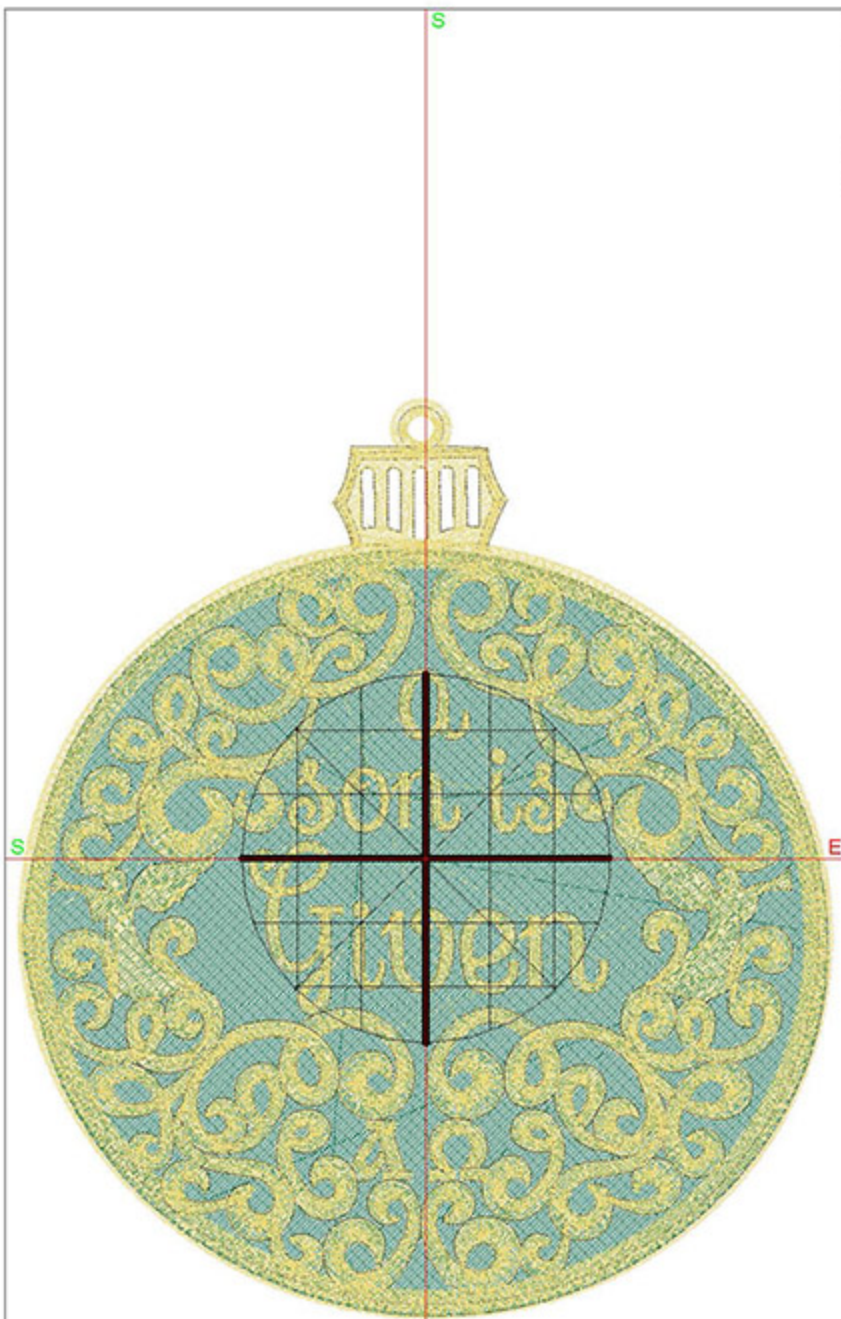

Design Worksheet

BERNINA Embroidery Software DesignerPlus

Design: TSOCGiven5x7

Stitches: 40683

Colors: 2

Height: 143.7 mm

Width: 127.2 mm

Zoom: 0.94

Total bobbin: 97.36m

Color Film:

#	Chart	Code	Name	Thread
1.	■	1851	Cadmium Green	114.40m
2.	■	7008	S-11 Gold Metallic	131.26m

Machine runtime: 0:57:59