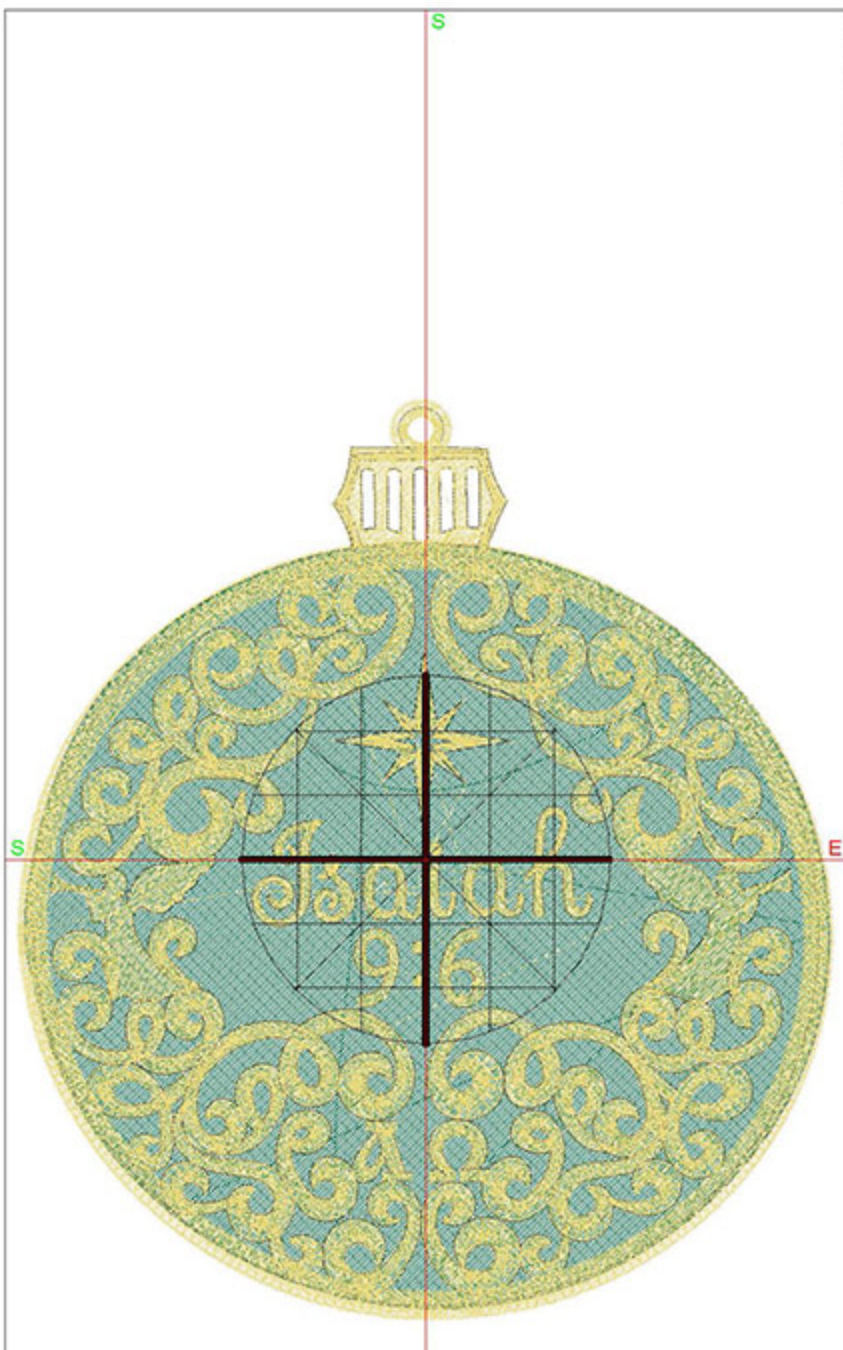

## Design Worksheet

BERNINA Embroidery Software DesignerPlus

Design: TSOClsaiah5x7

Stitches: 40058

Colors: 2

Height: 143.7 mm

Width: 127.2 mm

Zoom: 0.94