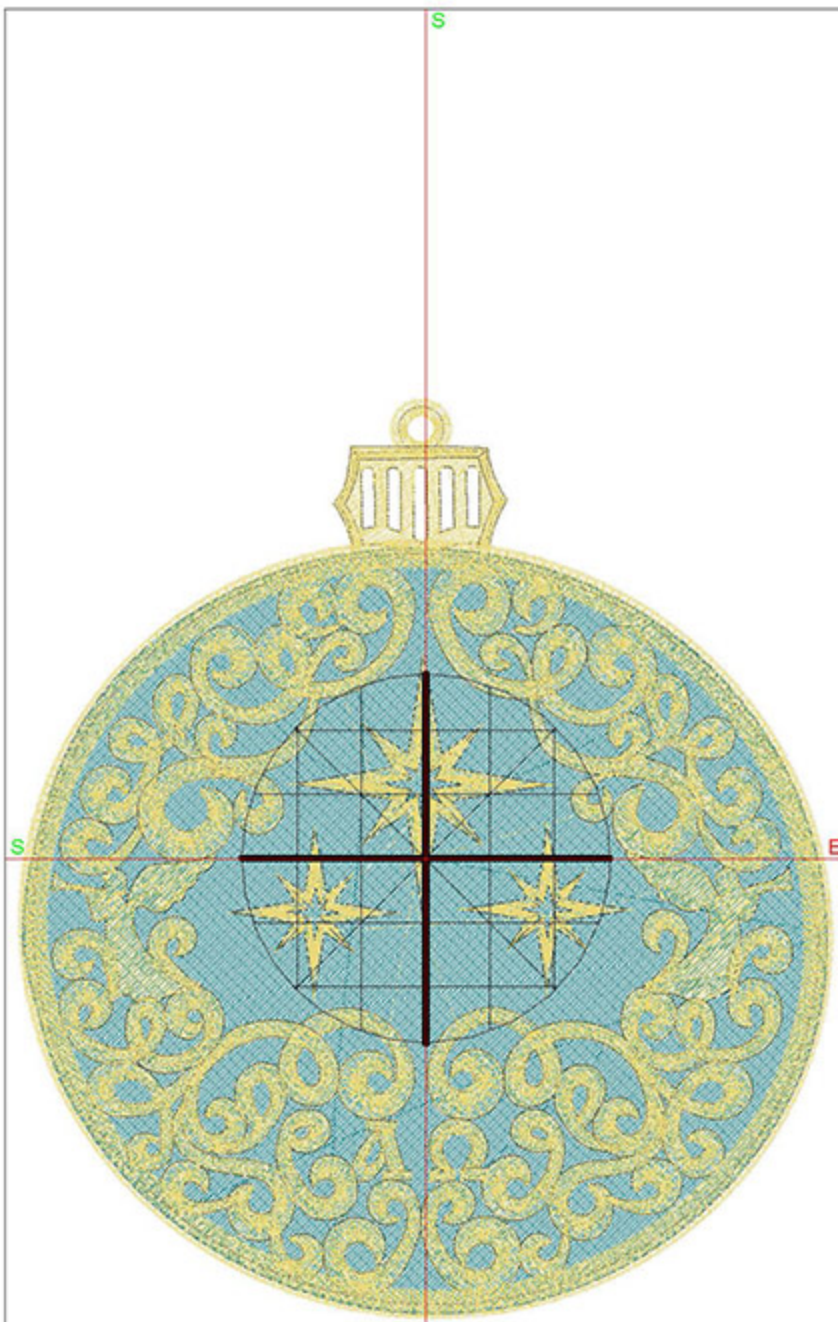

## Design Worksheet

BERNINA Embroidery Software DesignerPlus

Design: TSOCHolyNight5x7

Stitches: 39466

Colors: 2

Height: 143.7 mm

Width: 127.2 mm

Zoom: 0.94