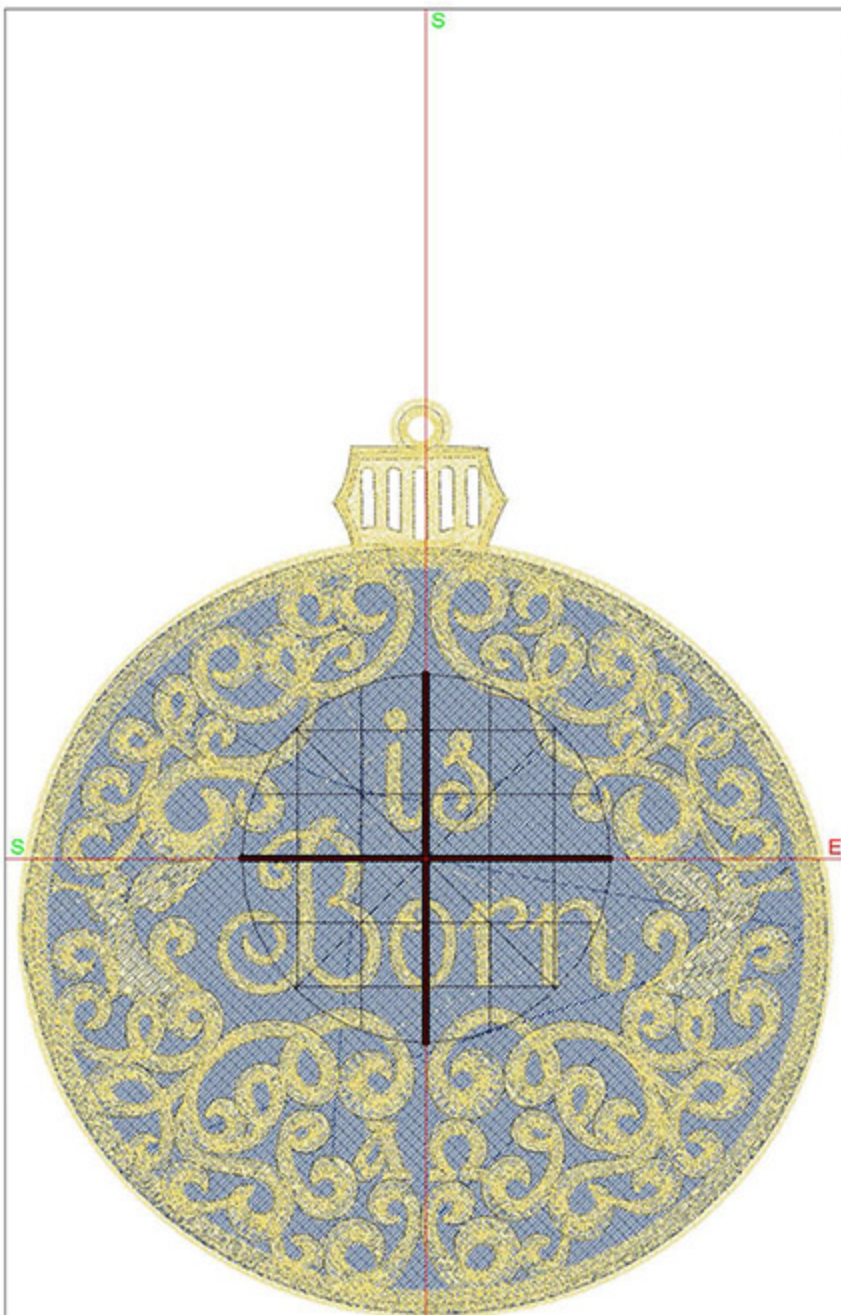

Design Worksheet

BERNINA Embroidery Software DesignerPlus

Design: TSOCIsBorn5x7

Stitches: 39946

Colors: 2

Height: 143.7 mm

Width: 127.2 mm

Zoom: 0.94

Total bobbin: 97.00m

Color Film:

#	Chart	Code Name	Thread
1.	■ Madeira Polyneon	1767 Ultramarine	114.40m
2.	■ Yenmet	7008 S-11 Gold Metallic	129.18m

Machine runtime: 0:55:23