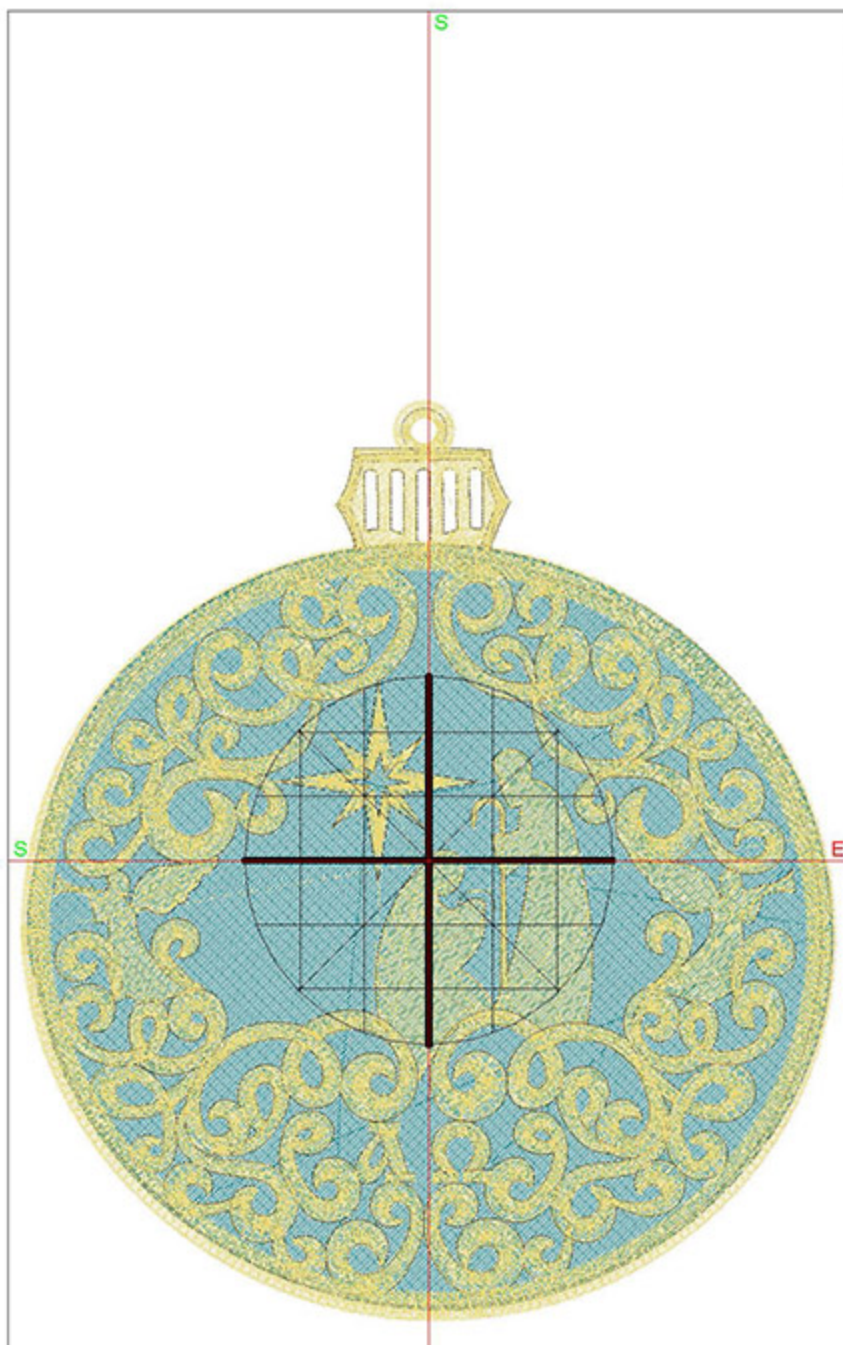

Design Worksheet

BERNINA Embroidery Software DesignerPlus

Design: TSOCHolyFamily5x7

Stitches: 40126

Colors: 2

Height: 143.7 mm

Width: 127.2 mm

Zoom: 0.94

Total bobbin: 98.80m

Color Film:

#	Chart	Code	Name	Thread
1.	Madeira Polyneon	1890	Midnight Green	114.38m
2.	Yenmet	7008	S-11 Gold Metallic	132.61m

Machine runtime: 0:55:25