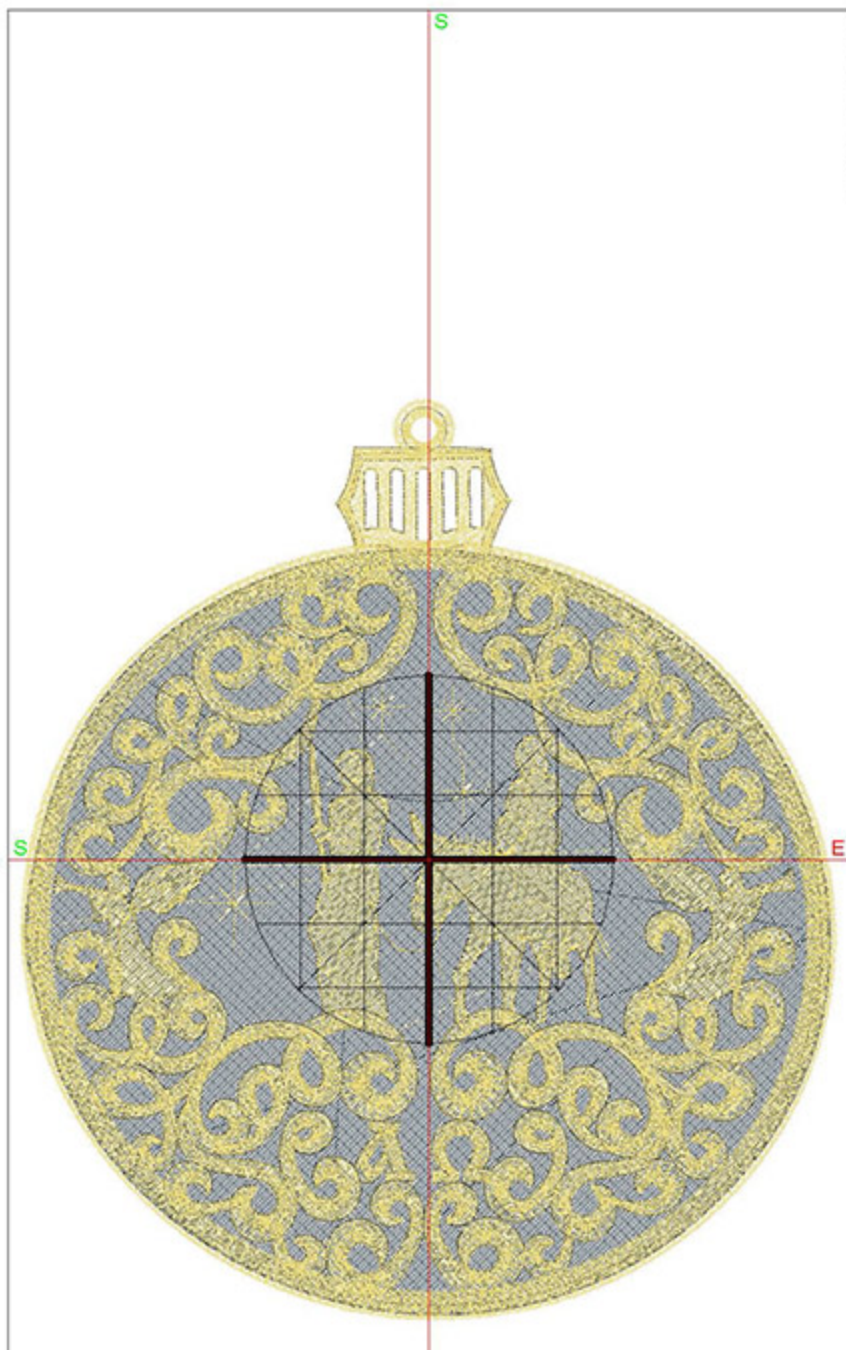

## Design Worksheet

BERNINA Embroidery Software DesignerPlus

Design: TSOCIsBorn5x7

Stitches: 39946

Colors: 2

Height: 143.7 mm

Width: 127.2 mm

Zoom: 0.94

Total bobbin: 97.00m

Color Film:

#	Chart	Code Name	Thread
1.	■ Madeira Polyneon	1767 Ultramarine	114.40m
2.	■ Yenmet	7008 S-11 Gold Metallic	129.18m

Machine runtime: 0:55:23

## Design Worksheet

BERNINA Embroidery Software DesignerPlus  
Design: TSOCMaryandJoseph5x7

Stitches: 40846  
Colors: 2  
Height: 143.7 mm  
Width: 127.2 mm  
Zoom: 0.94

Total bobbin: 98.68m

Color Film:

#	Chart	Code	Name	Thread
1.	■	Madeira Polyneon	1506 Deep Steel Blue	114.40m
2.	■	Yenmet	7008 S-11 Gold Metallic	133.82m