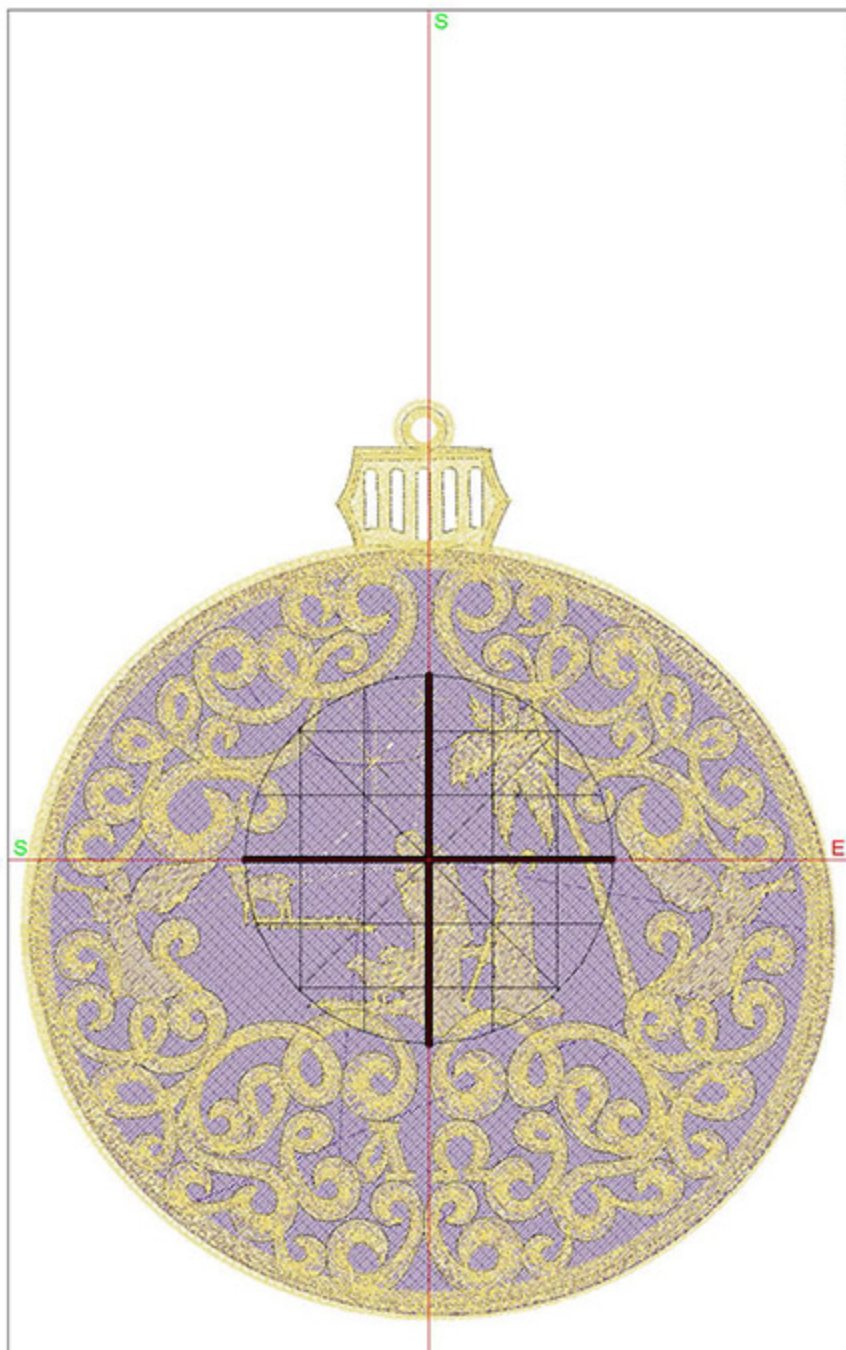

Total bobbin: 98.74m

Color Film:

#	Chart	Code	Name	Thread
1.		1922	Regal Purple	114.12m
2.		7008	S-11 Gold Metallic	135.76m

Machine runtime: 0:57:39