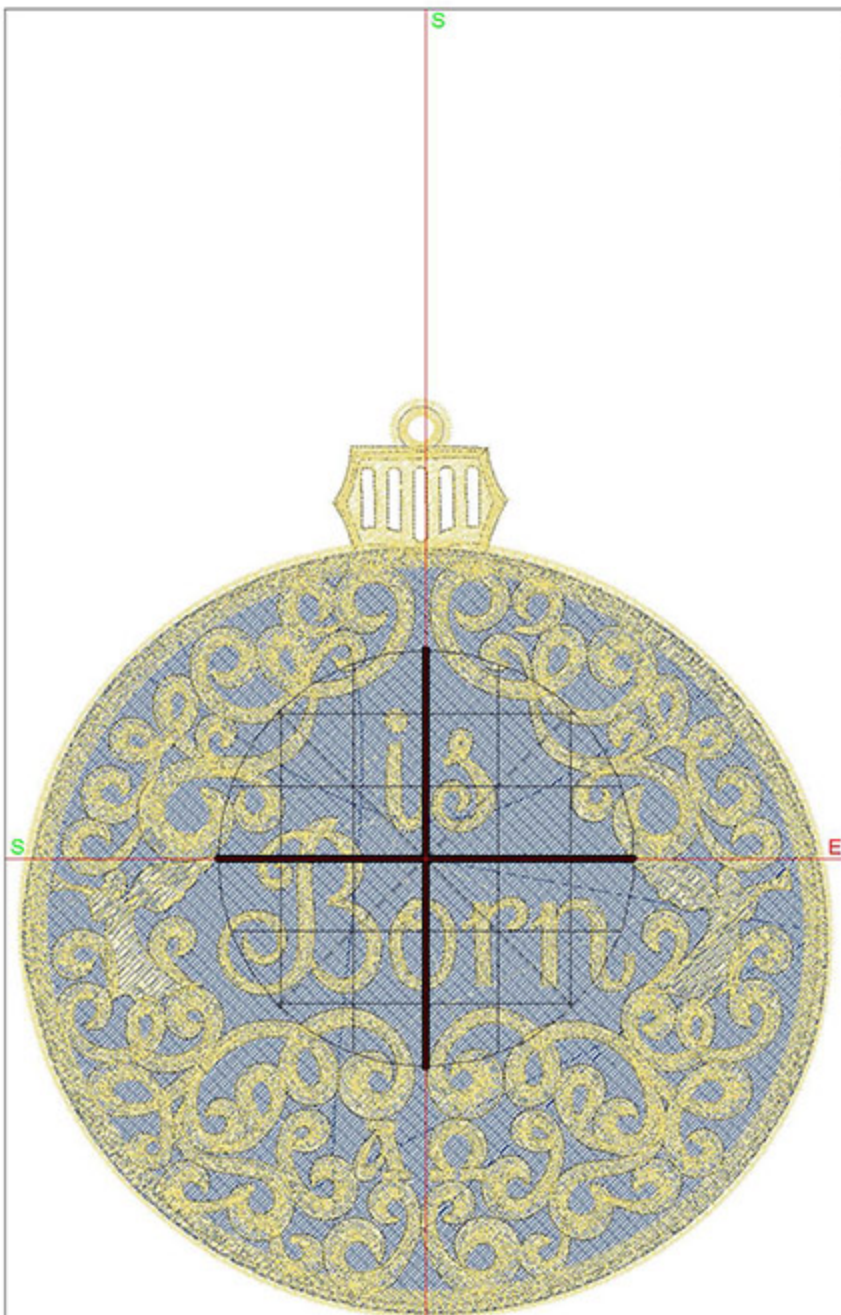

Design Worksheet

BERNINA Embroidery Software DesignerPlus

Design: TSOCIsBorn4x5

Stitches: 33725

Colors: 2

Height: 127.2 mm

Width: 112.6 mm

Zoom: 1.07

Total bobbin: 76.67m

Color Film:

#	Chart	Code	Name	Thread
1.	Madeira Polyneon	1767	Ultramarine	89.92m
2.	Yenmet	7008	S-11 Gold Metallic	106.92m

Machine runtime: 0:45:48