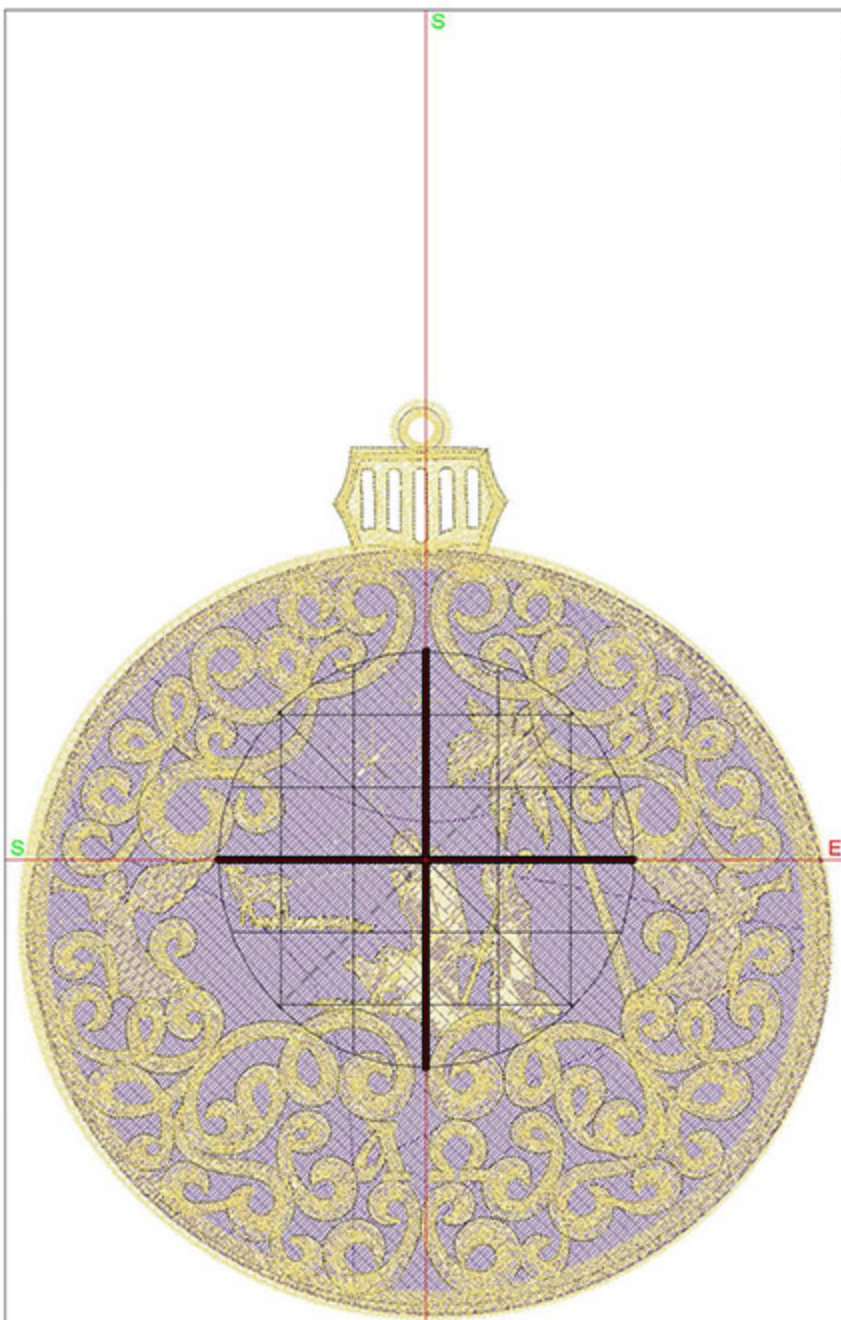

## Design Worksheet

BERNINA Embroidery Software DesignerPlus

Design: TSOCShepards4x5

Stitches: 35105

Colors: 2

Height: 127.2 mm

Width: 112.6 mm

Zoom: 1.07