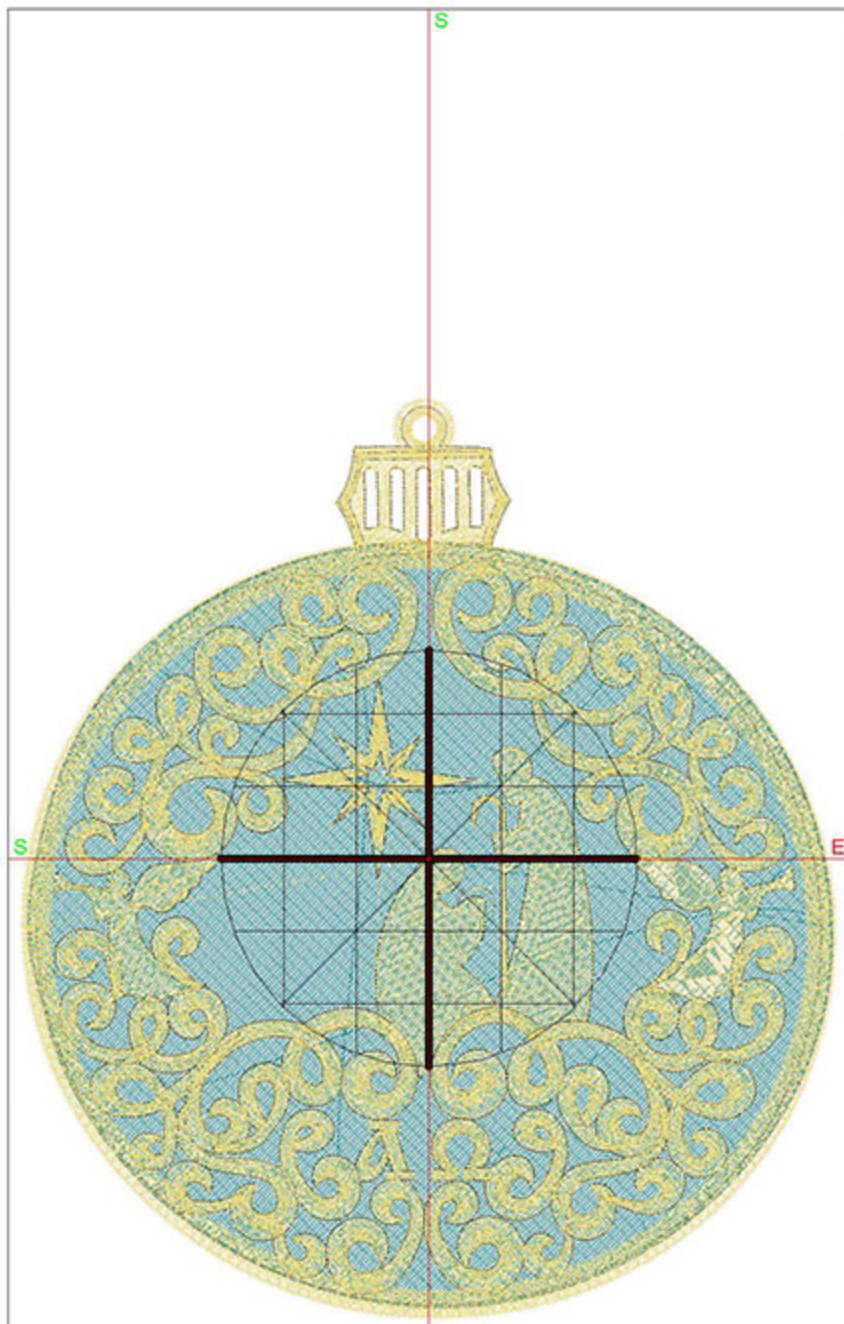

Design Worksheet

BERNINA Embroidery Software DesignerPlus

Design: TSOCHolyFamily4x5

Stitches: 33796

Colors: 2

Height: 127.2 mm

Width: 112.6 mm

Zoom: 1.07

Total bobbin: 78.04m

Color Film:

#	Chart	Code Name	Thread
1.	Madeira Polyneon	1890 Midnight Green	89.92m
2.	Yenmet	7008 S-11 Gold Metallic	109.38m

Machine runtime: 0:46:08