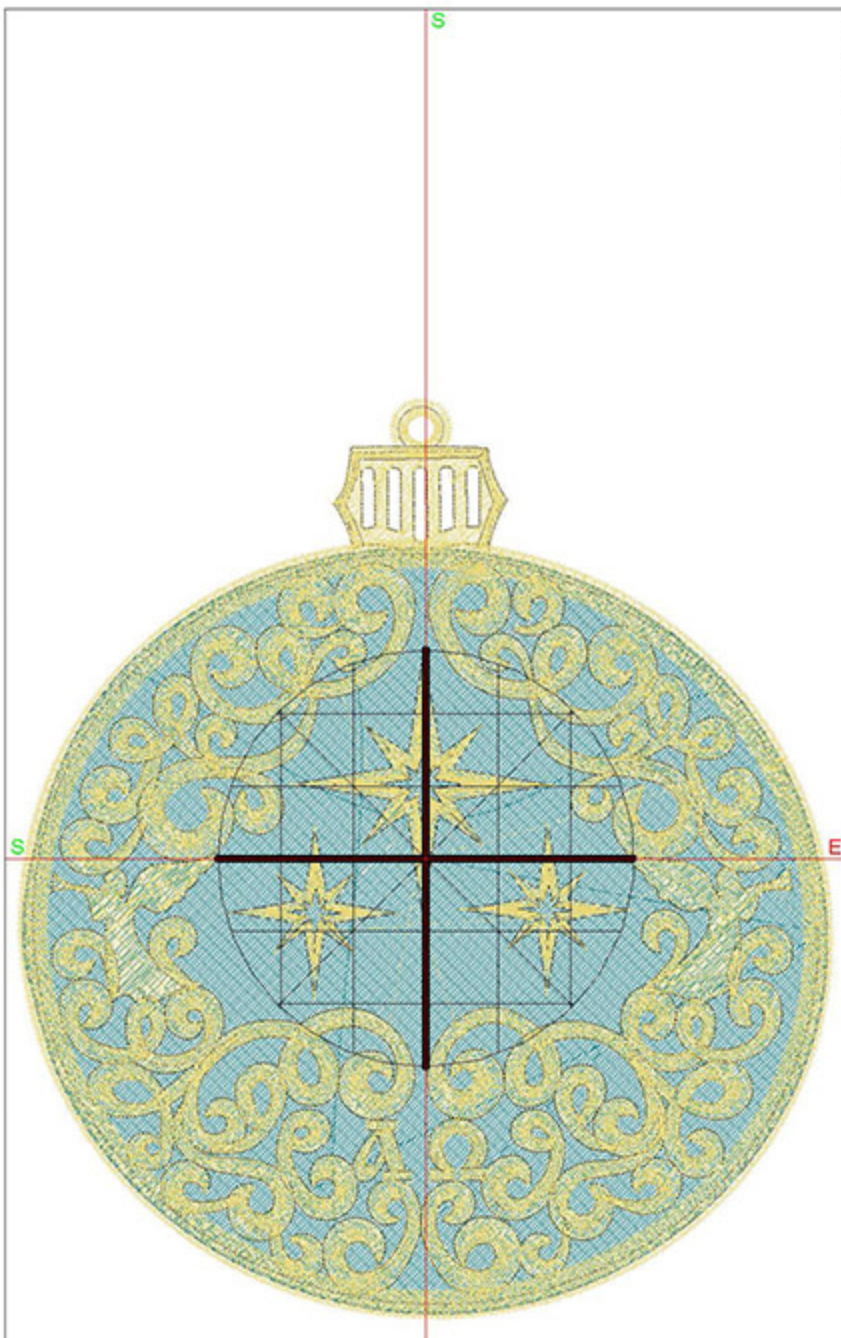

Design Worksheet

BERNINA Embroidery Software DesignerPlus

Design: TSOCHolyNight4x5

Stitches: 33175

Colors: 2

Height: 127.2 mm

Width: 112.6 mm

Zoom: 1.07

Total bobbin: 77.45m

Color Film:

#	Chart	Code	Name	Thread
1.		1890	Midnight Green	89.92m
2.		7008	S-11 Gold Metallic	107.12m

Machine runtime: 0:46:44