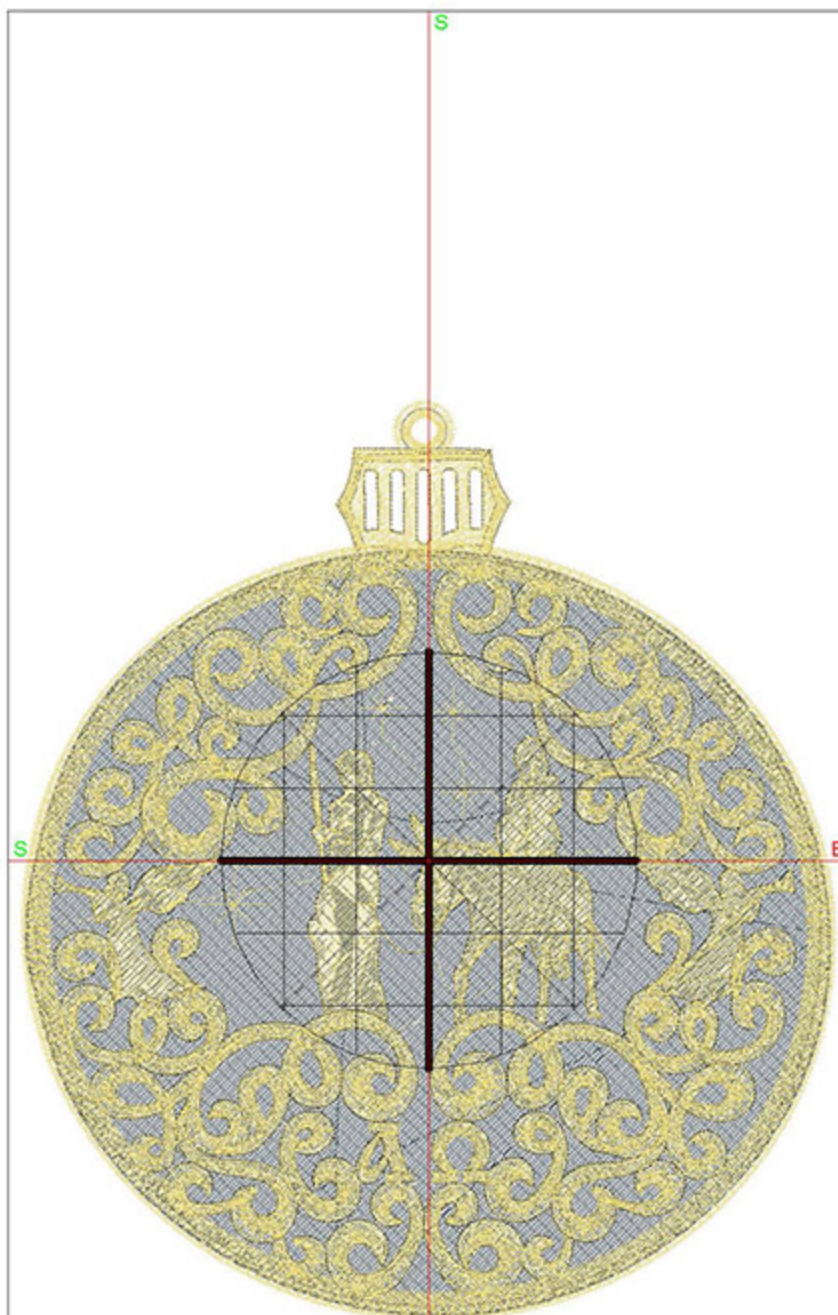

## Design Worksheet

BERNINA Embroidery Software DesignerPlus

Design: TSOCIsBorn4x5

Stitches: 33725

Colors: 2

Height: 127.2 mm

Width: 112.6 mm

Zoom: 1.07

Total bobbin: 76.67m

Color Film:

#	Chart	Code	Name	Thread
1.	 Madeira Polyneon	1767	Ultramarine	89.92m
2.	 Yenmet	7008	S-11 Gold Metallic	106.92m

Machine runtime: 0:45:48

## Design Worksheet

BERNINA Embroidery Software DesignerPlus  
Design: TSOCMaryandJoseph4x5

Stitches: 34445  
Colors: 2  
Height: 127.2 mm  
Width: 112.6 mm  
Zoom: 1.07

Total bobbin: 78.05m

Color Film:

#	Chart	Code Name	Thread
1.	■	Madeira Polyneon 1506 Deep Steel Blue	89.92m
2.	■	Yenmet 7008 S-11 Gold Metallic	110.68m