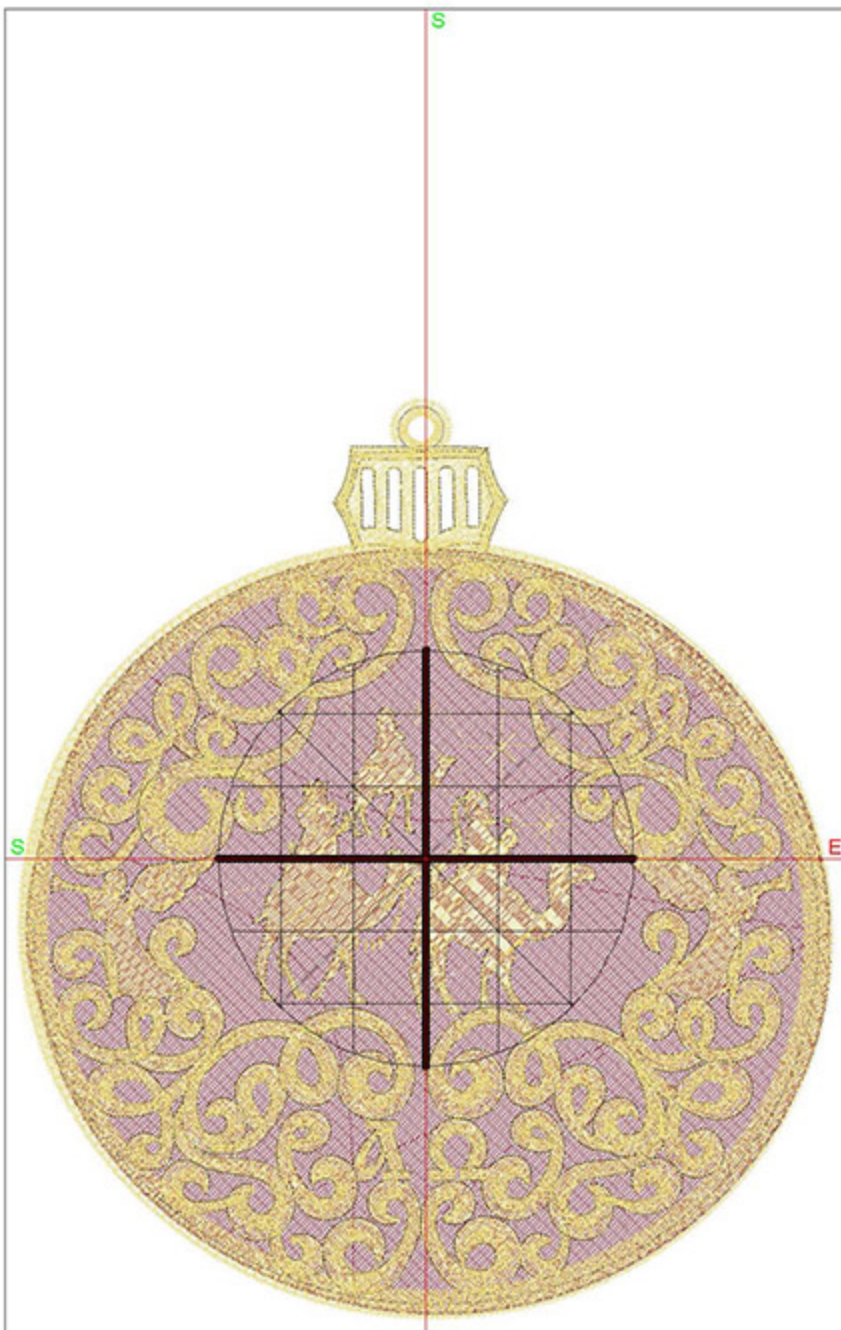

Design Worksheet

BERNINA Embroidery Software DesignerPlus

Design: TSOCThreeKings4x5

Stitches: 34437

Colors: 2

Height: 127.2 mm

Width: 112.6 mm

Zoom: 1.07

Total bobbin: 77.30m

Color Film:

#	Chart	Code	Name	Thread
1.	■	1982	Madeira Polyneon Sangria	89.68m
2.	■	7008	Yenmet S-11 Gold Metallic	109.64m

Machine runtime: 0:47:02