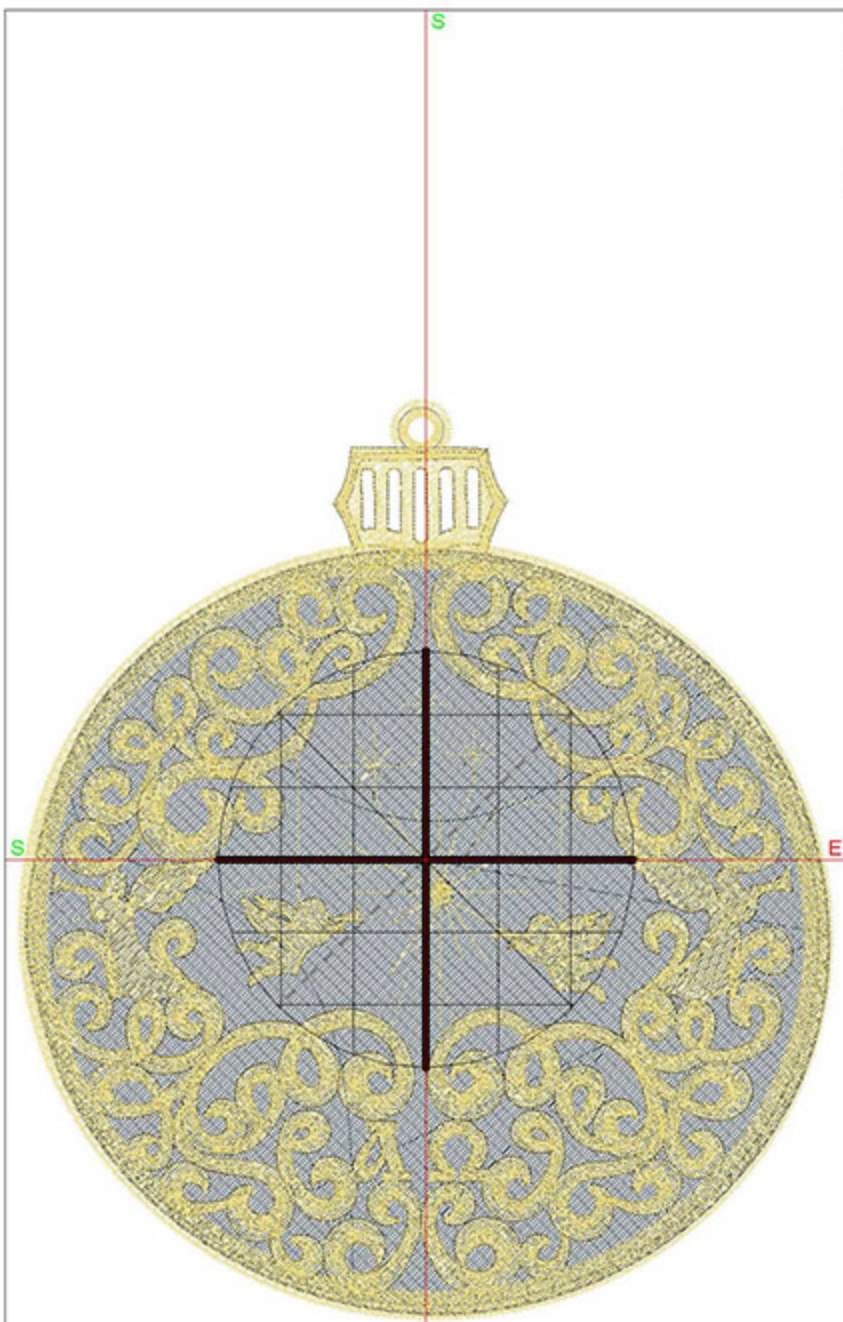

## Design Worksheet

BERNINA Embroidery Software DesignerPlus

Design: TSOCTwoCherubs4x5

Stitches: 33121

Colors: 2

Height: 127.2 mm

Width: 112.6 mm

Zoom: 1.07