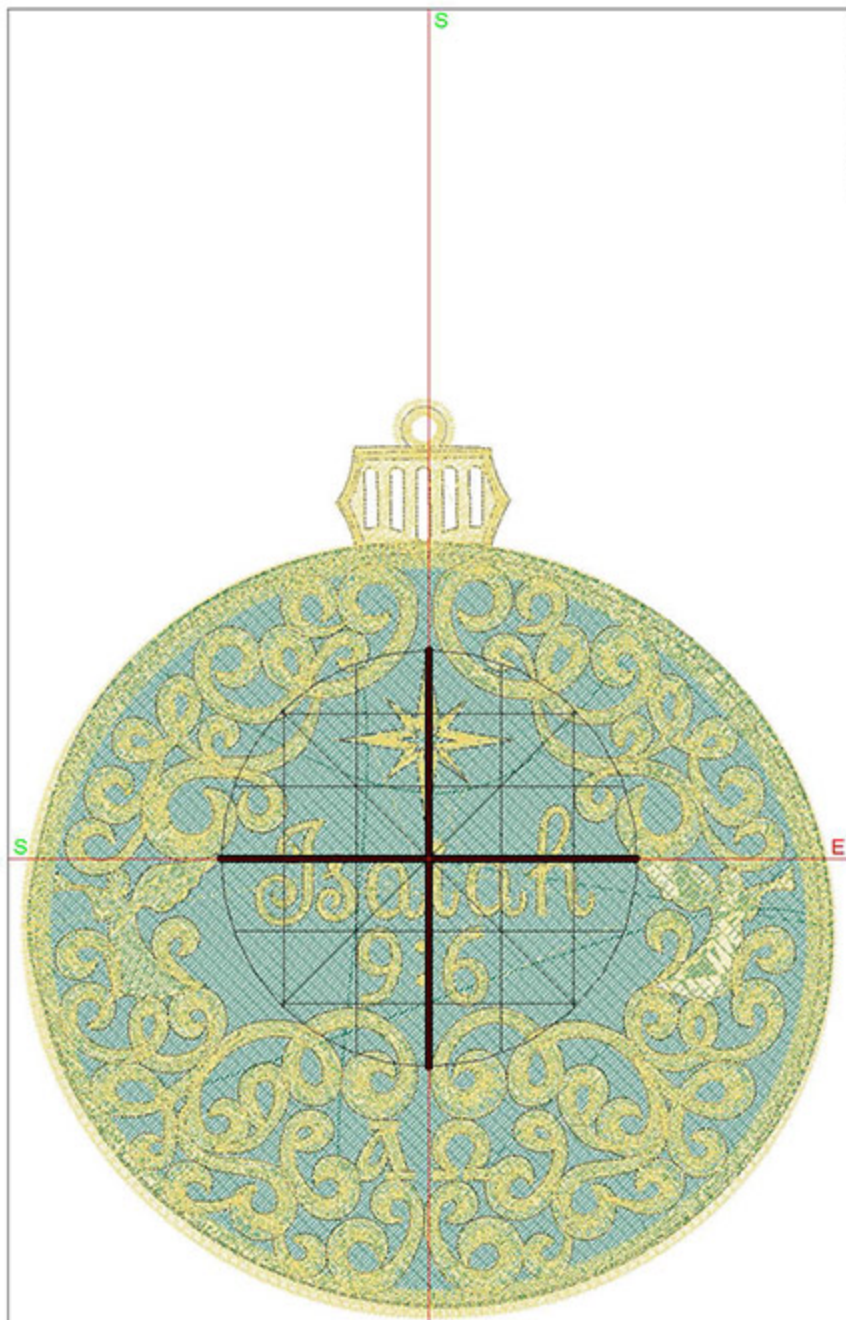

Total bobbin: 76.52m

Color Film:

#	Chart	Code	Name	Thread
1.	■	Madeira Polyneon 1851	Cadmium Green	89.92m
2.	■	Yenmet 7008 S-11	Gold Metallic	106.91m

Machine runtime: 0:48:00