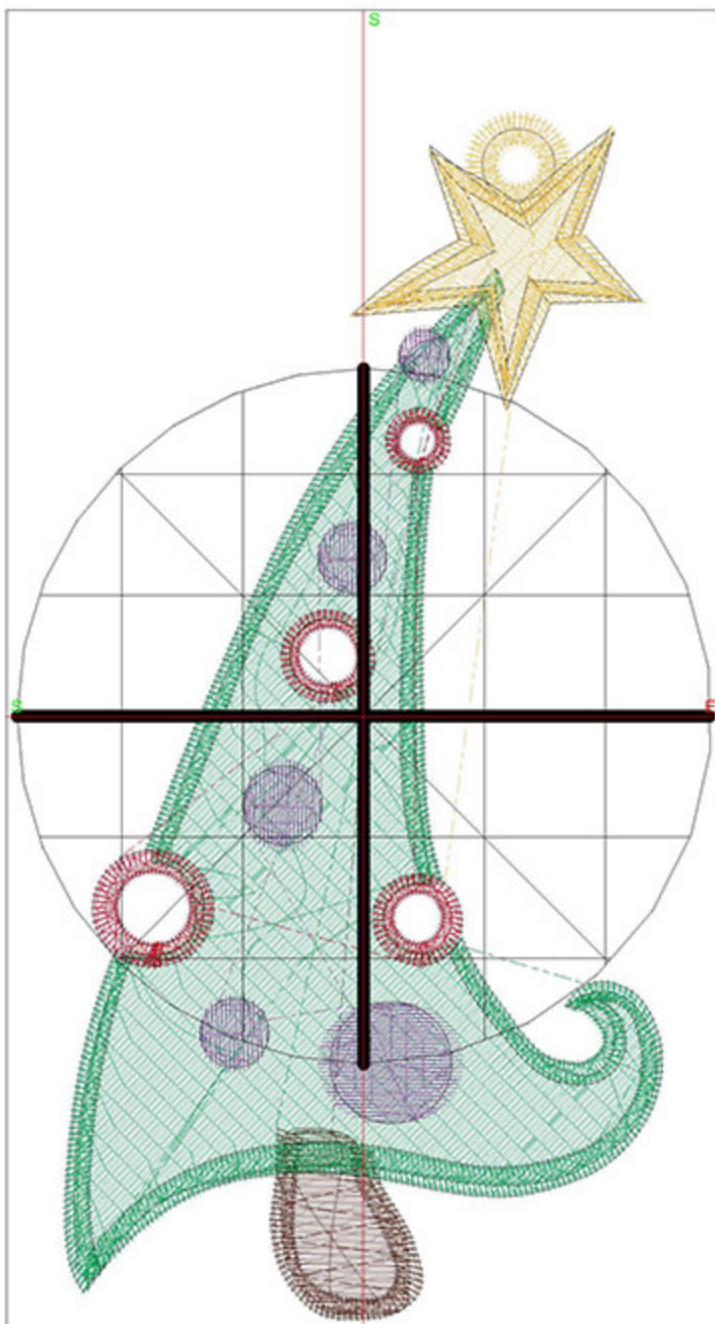

#	Chart	Code	Name	Thread
1.	■	1651	Celtic Green	40.59m
2.	■	1851	Cadmium Green	25.41m
3.	■	1858	Chestnut	2.72m
4.	■	1610	Silver	3.27m

Machine runtime: 0:18:27

Design Worksheet

BERNINA Embroidery Software DesignerPlus
 Design: FSLWTSwirlTree4x4

Stitches: 10693
 Colors: 4
 Height: 99.9 mm
 Width: 61.4 mm
 Zoom: 0.70

Total bobbin: 20.20m

Color Film:

#	Chart	Code	Name	Thread
1.	Madeira Polyneon	1858	Chestnut	1.09m
2.	BERNINA	5	Red	3.79m
3.	Madeira Polyneon	1651	Celtic Green	28.31m
4.	Madeira Polyneon	1851	Cadmium Green	22.29m

Machine runtime: 0:15:01

Design Worksheet

BERNINA Embroidery Software DesignerPlus
Design: FSLWTTilted4x4

Stitches: 7028
Colors: 5
Height: 100.0 mm
Width: 49.7 mm
Zoom: 2.14

Total bobbin: 14.18m

Color Film:

#	Chart	Code	Name	Thread
1.	■	1858	Chocolate	2.76m
2.	■	1651	Celtic Green	24.08m
3.	■	1670	Vegas Gold	5.07m
4.	■	1838	Lipstick	3.07m
5.	■	1832	Purple	3.01m

Machine runtime: 0:13:00