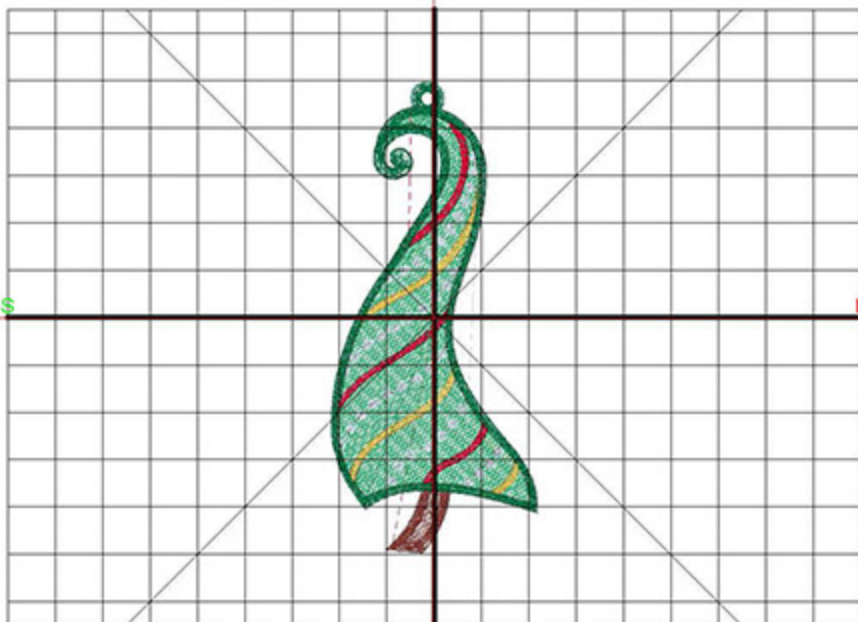

Design Worksheet

BERNINA Embroidery Software DesignerPlus

Design: FSLWTPearls4x4

Stitches: 6927

Colors: 6

Height: 99.9 mm

Width: 43.6 mm

Zoom: 0.70

Total bobbin: 14.00m

Color Film:

#	Chart	Code	Name	Thread
1.		1858	Chestnut	2.30m
2.		1651	Celtic Green	17.49m
3.		1838	Brick Red	2.53m
4.		1670	Vegas Gold	2.56m
5.		1610	Silver	3.86m
6.		1851	Cadmium Green	8.75m

Machine runtime: 0:11:11

S

S

E