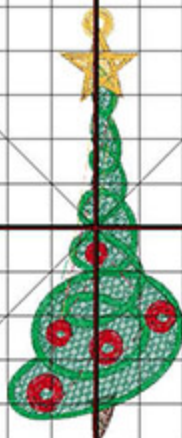

Machine runtime: 0:14:32

Design Worksheet

BERNINA Embroidery Software DesignerPlus

Design: FSLWTScribbled4x4

Stitches: 6818

Colors: 5

Height: 99.9 mm

Width: 40.0 mm

Zoom: 0.65

Total bobbin: 11.67m

Color Film:

#	Chart	Code	Name	Thread
1.	 Madeira Neon Polyester	1858	Chocolate	0.66m
2.	 Madeira Polyneon	1851	Cadmium Green	14.28m
3.	 Madeira Polyneon	1651	Celtic Green	9.95m
4.	 Madeira Neon Polyester	1838	Lipstick	4.16m
5.	 Madeira Polyneon	1670	Vegas Gold	4.28m

Machine runtime: 0:11:15

S

E

Design Worksheet

BERNINA Embroidery Software DesignerPlus
Design: FSLWTSimpleTree4x4

Stitches: 10235
Colors: 5
Height: 100.0 mm
Width: 70.1 mm
Zoom: 1.67

Total bobbin: 19.62m

Color Film: