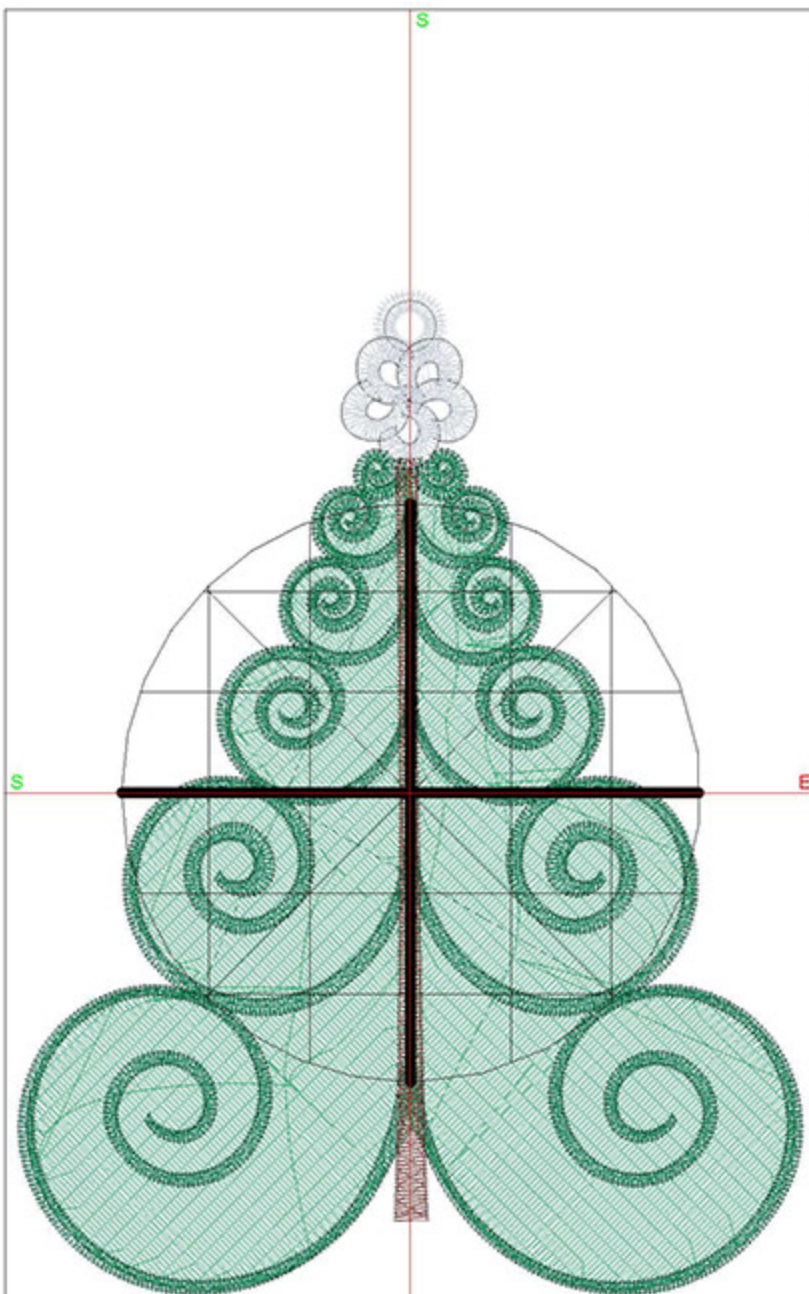

Design Worksheet

BERNINA Embroidery Software DesignerPlus
 Design: FSLWTDroopy4x4

Stitches: 9227
 Colors: 6
 Height: 100.0 mm
 Width: 61.3 mm
 Zoom: 0.69

Total bobbin: 19.98m

Color Film:

#	Chart	Code	Name	Thread
1.	■ BERNINA	13	Black	7.31m
2.	■ Madeira Neon Polyester	1851	Fleece Green	36.05m
3.	■ Madeira Polyneon	1610	Silver	0.27m
4.	■ Madeira Polyneon	1670	Vegas Gold	0.22m
5.	■ Madeira Neon Polyester	1838	Lipstick	0.36m
6.	■ Madeira Neon Polyester	1858	Chocolate	7.97m

Machine runtime: 0:16:19

Design Worksheet

BERNINA Embroidery Software DesignerPlus

Design: FSLWTStar4x4

Stitches: 9051

Colors: 6

Height: 99.9 mm

Width: 67.0 mm

Machine runtime: 0:16:45

Design Worksheet

BERNINA Embroidery Software DesignerPlus
Design: FSLWTSwirls4x4

Stitches: 13616
Colors: 4
Height: 100.0 mm
Width: 78.1 mm
Zoom: 1.61

Total bobbin: 26.52m

Color Film:

#	Chart	Code	Name	Thread
1.	■	1651	Celtic Green	40.59m
2.	■	1851	Cadmium Green	25.41m
3.	■	1858	Chestnut	2.72m
4.	■	1610	Silver	3.27m

Machine runtime: 0:18:27

Design Worksheet

BERNINA Embroidery Software DesignerPlus
 Design: FSLWTSwirlTree4x4