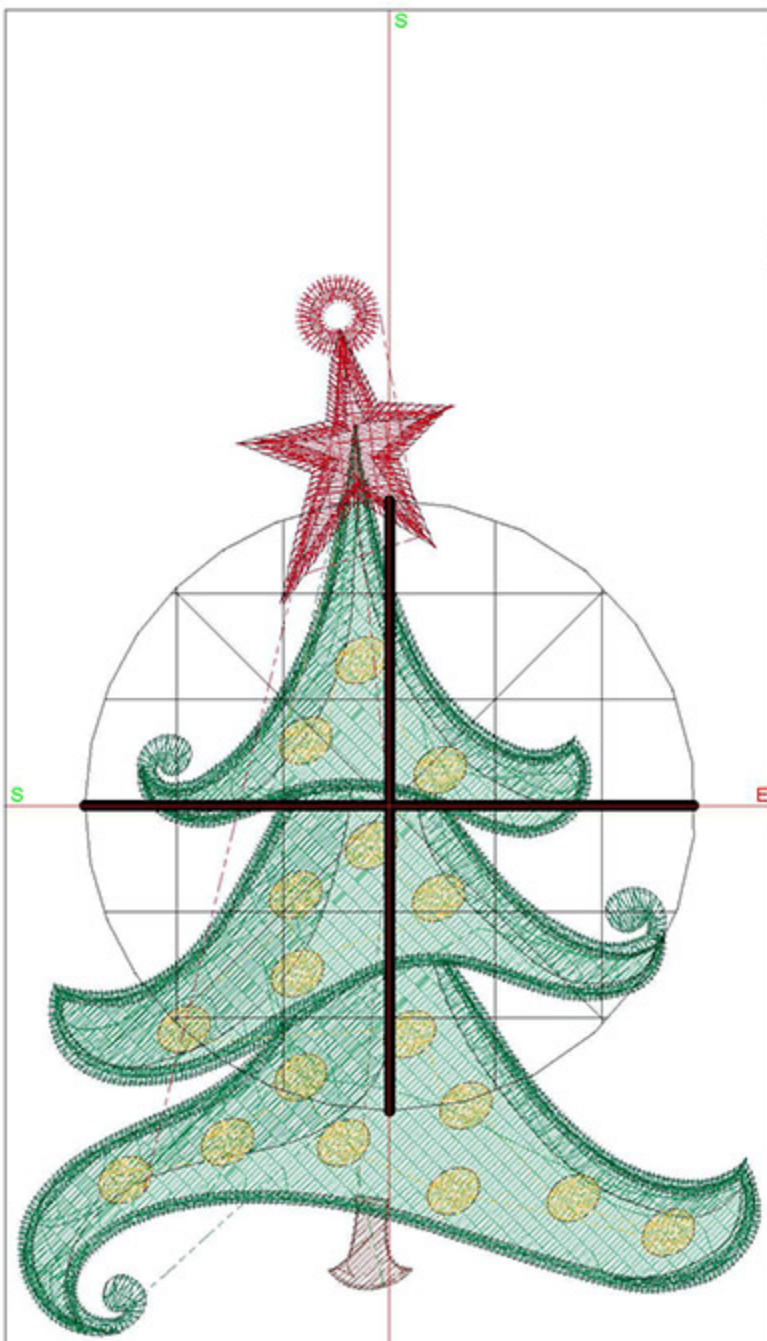

Machine runtime: 0:11:15

S

E

Design Worksheet

BERNINA Embroidery Software DesignerPlus
Design: FSLWTSimpleTree4x4

Stitches: 10235
Colors: 5
Height: 100.0 mm
Width: 70.1 mm
Zoom: 1.67

Total bobbin: 19.62m

Color Film:

#	Chart	Code	Name	Thread
1.	■	1858	Chestnut	0.58m
2.	■	1651	Celtic Green	24.10m
3.	■	1851	Cadmium Green	19.39m
4.	■	1670	Vegas Gold	5.06m
5.	■	1838	Lipstick	4.47m

Machine runtime: 0:19:14

Design Worksheet