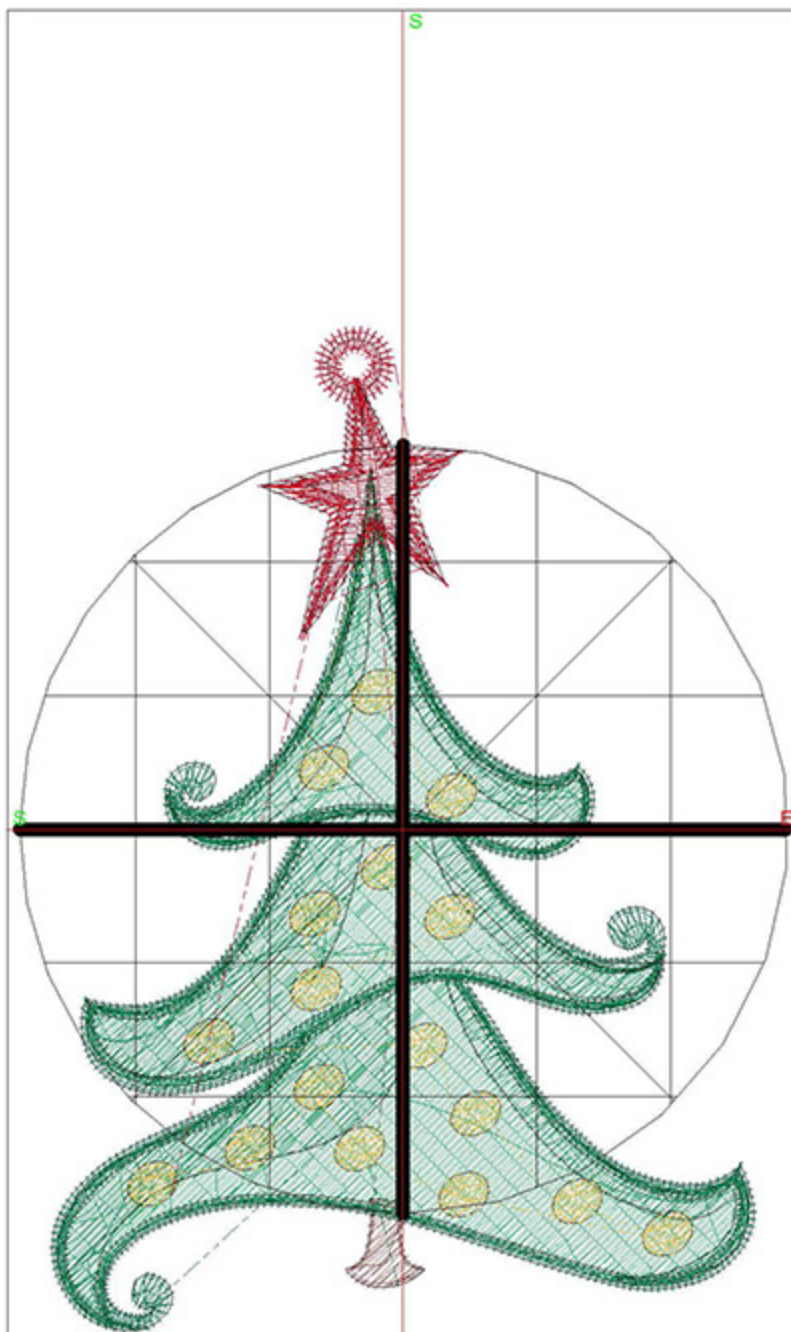

Total bobbin: 12.08m

Color Film:

#	Chart	Code	Name	Thread
1.	■	1858	Chestnut	0.39m
2.	■	1651	Celtic Green	14.71m
3.	■	1851	Cadmium Green	13.23m
4.	■	1670	Vegas Gold	3.58m
5.	■	1838	Lipstick	3.01m

Machine runtime: 0:15:06