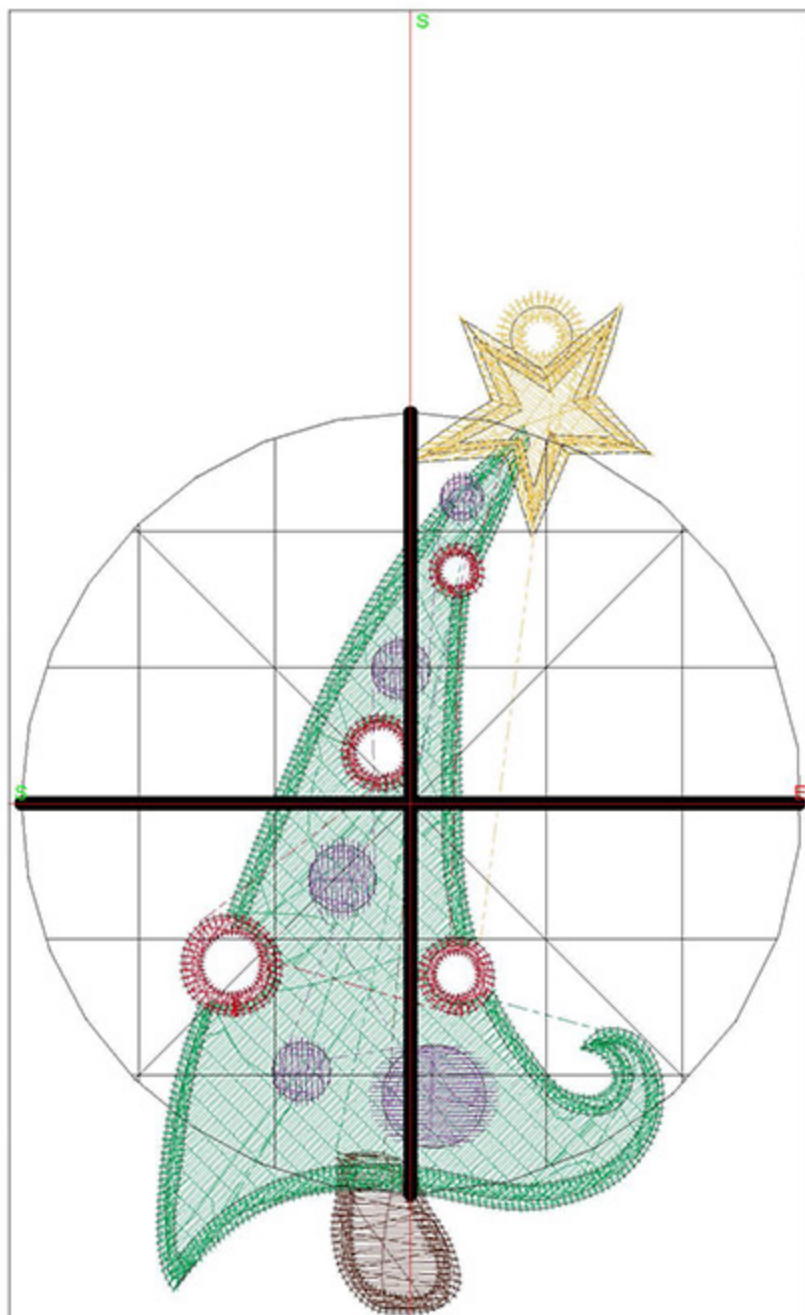

Design Worksheet

BERNINA Embroidery Software DesignerPlus

Design: FSLWTDroopy3x3

Stitches: 6449

Colors: 6

Height: 75.9 mm

Width: 46.2 mm

Zoom: 0.69

Design: FSLWTSwirTree3x3

Stitches: 7578

Colors: 4

Height: 75.7 mm

Width: 46.3 mm

Zoom: 0.70

Total bobbin: 12.31m

Color Film:

Design Worksheet

BERNINA Embroidery Software DesignerPlus

Design: FSLWTTilted3x3

Stitches: 4960

Colors: 5

Height: 75.4 mm

Width: 37.5 mm

Zoom: 2.14

Total bobbin: 8.56m

Color Film:

#	Chart	Code	Name	Thread
1.	■	1858	Chocolate	1.80m
2.	■	1651	Celtic Green	15.13m
3.	■	1670	Vegas Gold	3.30m
4.	■	1838	Lipstick	2.18m
5.	■	1832	Purple	1.96m

Machine runtime: 0:10:05