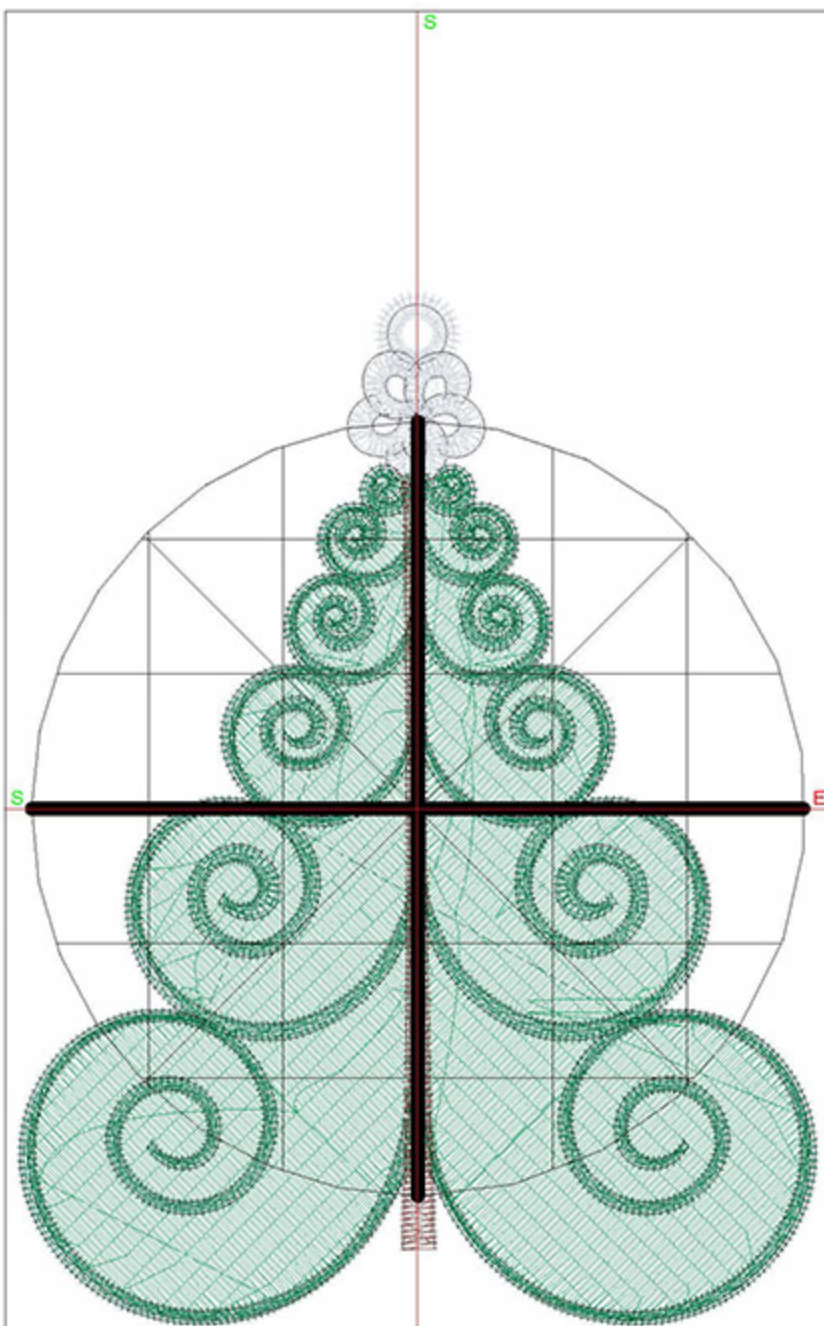

Machine runtime: 0:12:32

Design Worksheet

BERNINA Embroidery Software DesignerPlus

Design: FSLWTStar3x3

Stitches: 6303

Colors: 6

Height: 75.3 mm

Width: 50.5 mm

Machine runtime: 0:13:11

Design Worksheet

BERNINA Embroidery Software DesignerPlus
Design: FSLWT Swirls3x3

Stitches: 9501
Colors: 4
Height: 76.9 mm
Width: 59.5 mm
Zoom: 2.11

Total bobbin: 16.32m

Color Film:

Design: FSLWTSwirTree3x3

Stitches: 7578

Colors: 4

Height: 75.7 mm

Width: 46.3 mm

Zoom: 0.70

Total bobbin: 12.31m

Color Film: