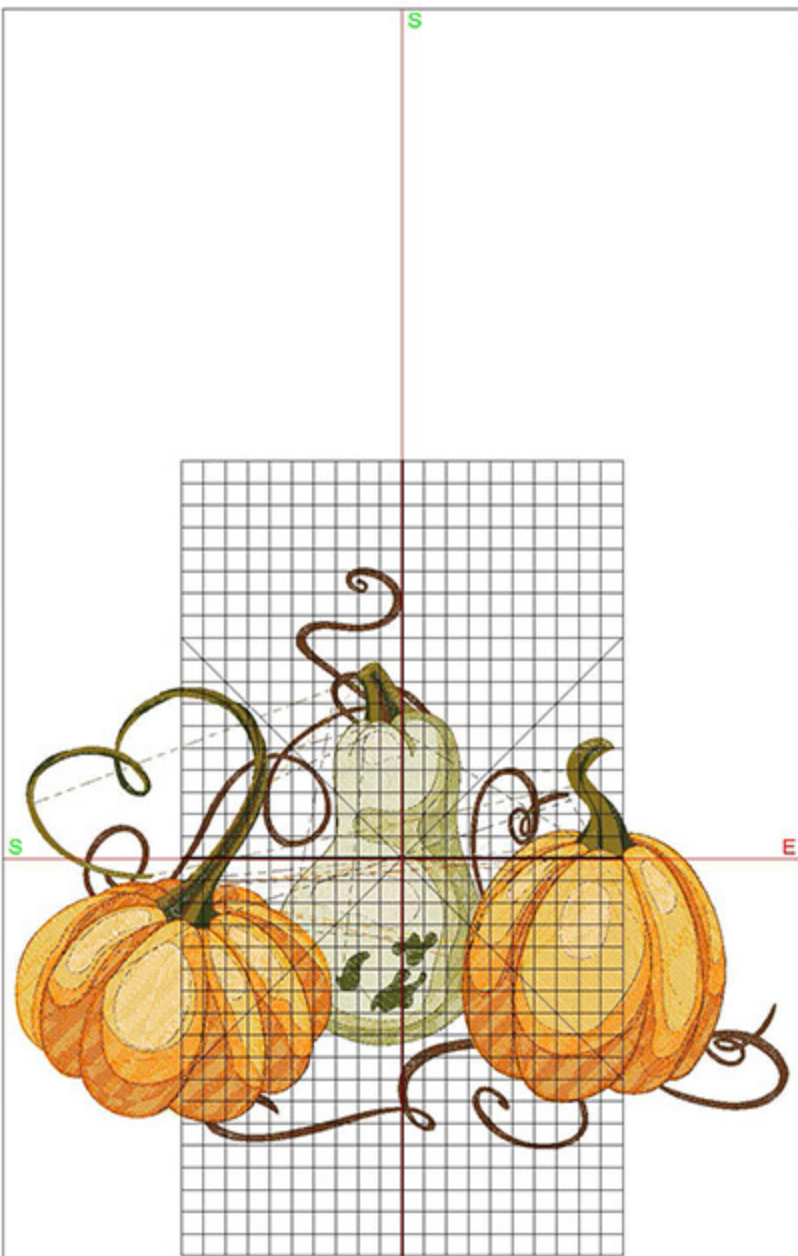

Total bobbin: 208.38m

Color Film:

#	Chart	Code Name	Thread
1.	Madeira Polyneon	1945 Sienna	46.11m
2.	Madeira Polyneon	1920 Light Khaki	77.59m
3.	Madeira Polyneon	1809 Brushed Bronze	10.85m
4.	Madeira Polyneon	1706 Guacamole	9.81m
5.	Madeira Polyneon	1682 Tusk	5.19m
6.	Madeira Polyneon	1945 Sienna	8.31m
7.	Madeira Polyneon	1955 Citrus Burst	213.41m
8.	Madeira Polyneon	1965 Orange Peel	31.84m
9.	Madeira Polyneon	1621 Rust	42.22m
10.	Madeira Polyneon	1826 Peach Pie	15.19m
11.	Madeira Neon Polyester	1756 Palmetto	3.24m
12.	Madeira Polyneon	1756 Pea Green	22.91m
13.	Madeira Polyneon	1793 Bullfrog	25.59m
14.	Madeira Polyneon	1856 Burnt Orange	7.22m

Machine runtime: 2:04:47