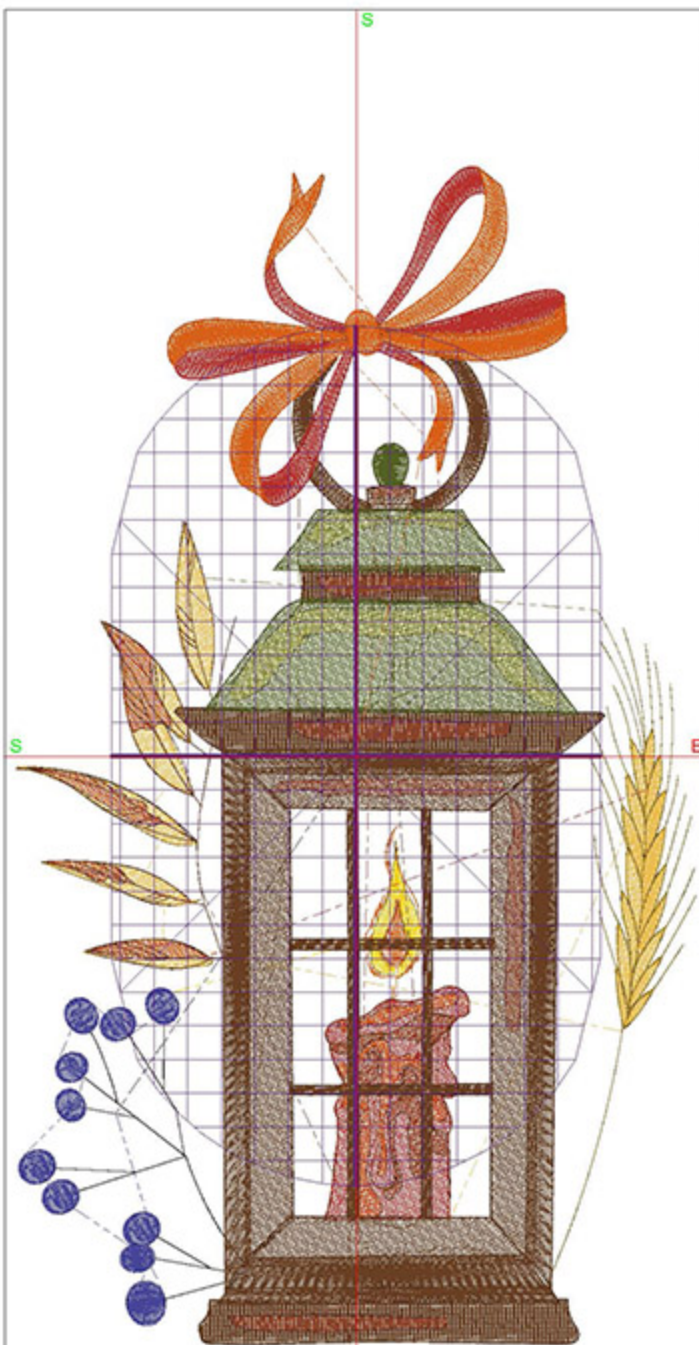

Total bobbin: 151.37m

Color Film:

#	Chart	Code	Name	Thread
1.	■	Madeira Polyneon 1931	Bittersweet Chocolate	2.19m
2.	■	Madeira Polyneon 1930	Bahamas Blue	11.30m
3.	■	Madeira Polyneon 1980	Sunflower	1.84m
4.	■	Madeira Polyneon 1621	Rust	2.23m
5.	■	Madeira Polyneon 1821	Terra Cotta	20.19m
6.	■	Madeira Polyneon 1621	Rust	3.65m
7.	■	Madeira Polyneon 1856	Burnt Orange	5.47m
8.	■	Madeira Polyneon 1771	Whipped Butterscotch	31.43m
9.	■	Madeira Polyneon 1793	Bullfrog	6.09m
10.	■	Madeira Polyneon 1821	Terra Cotta	4.05m
11.	■	Madeira Polyneon 1945	Sienna	182.60m
12.	■	Madeira	1898	9.28m
13.	■	Madeira Polyneon 1769	Clover	35.60m
14.	■	Madeira Polyneon 1706	Guacamole	6.13m
15.	■	Madeira Polyneon 1821	Terra Cotta	20.94m
16.	■	Madeira Polyneon 1621	Rust	29.19m

Machine runtime: 1:35:26