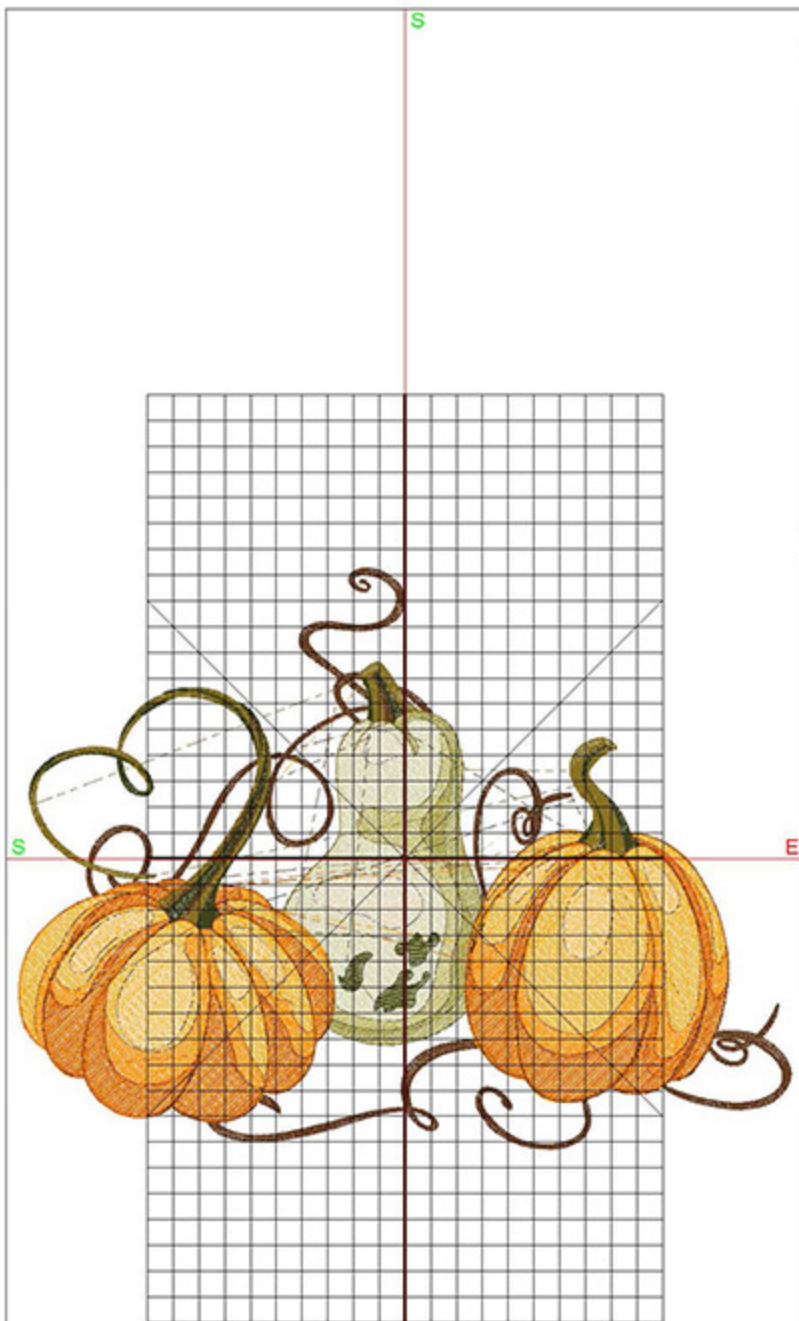

Total bobbin: 155.59m

Color Film:

#	Chart	Code Name	Thread
1.	Madeira Polyneon	1945 Sienna	36.52m
2.	Madeira Polyneon	1920 Light Khaki	57.59m
3.	Madeira Polyneon	1809 Brushed Bronze	8.22m
4.	Madeira Polyneon	1706 Guacamole	7.42m
5.	Madeira Polyneon	1682 Tusk	3.93m
6.	Madeira Polyneon	1945 Sienna	6.54m
7.	Madeira Polyneon	1955 Citrus Burst	159.32m
8.	Madeira Polyneon	1965 Orange Peel	24.34m
9.	Madeira Polyneon	1621 Rust	32.00m
10.	Madeira Polyneon	1826 Peach Pie	11.39m
11.	Madeira Neon Polyester	1756 Palmetto	2.64m
12.	Madeira Polyneon	1756 Pea Green	17.93m
13.	Madeira Polyneon	1793 Bullfrog	20.17m
14.	Madeira Polyneon	1856 Burnt Orange	6.22m

Machine runtime: 1:39:20