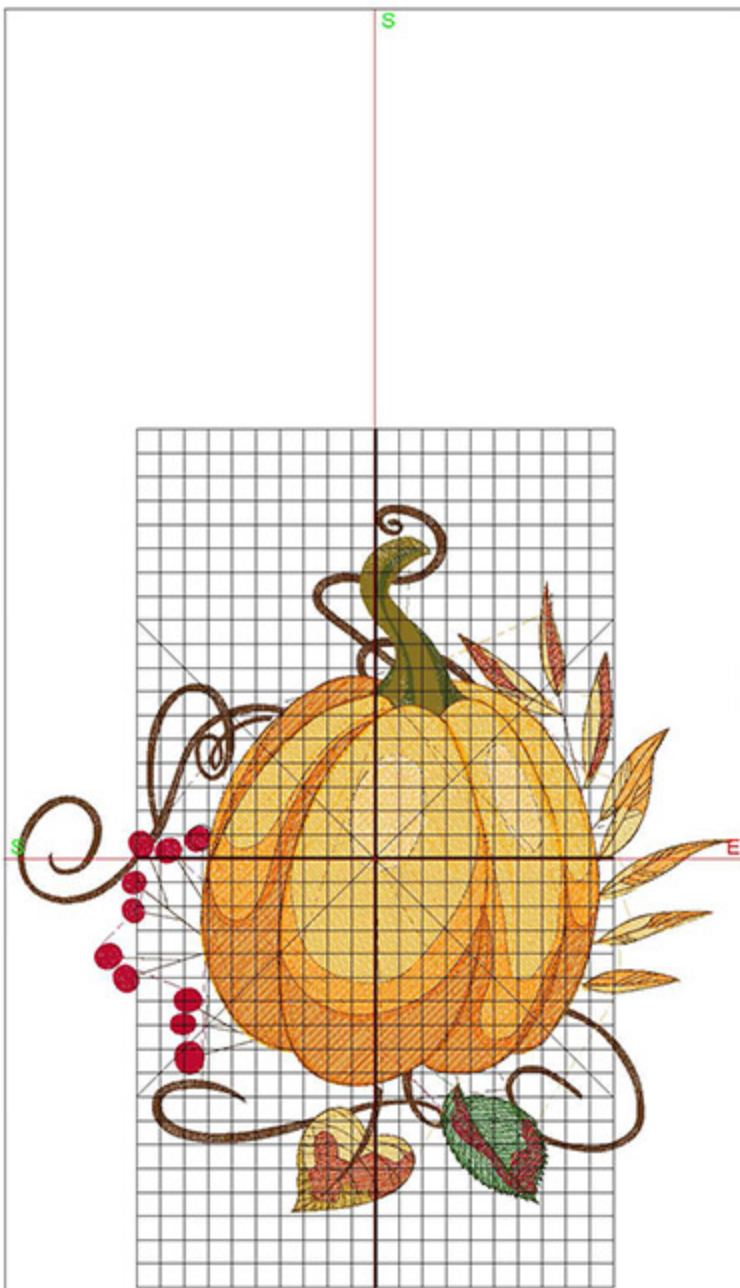

Total bobbin: 177.66m

Color Film:

#	Chart	Code Name	Thread
1.	Madeira Polyneon	1945 Sienna	42.78m
2.	Madeira Polyneon	1770 Light Emerald Green	15.36m
3.	Madeira Polyneon	1839 Christmas Red	15.15m
4.	Madeira Polyneon	1756 Pea Green	5.11m
5.	Madeira Polyneon	1771 Whipped Butterscotch	26.91m
6.	Madeira Polyneon	1821 Terra Cotta	3.14m
7.	Madeira Polyneon	1965 Orange Peel	4.74m
8.	Madeira Polyneon	1945 Sienna	8.33m
9.	Madeira Polyneon	1955 Citrus Burst	199.16m
10.	Madeira Polyneon	1965 Orange Peel	24.94m
11.	Madeira Polyneon	1621 Rust	33.65m
12.	Madeira Polyneon	1826 Peach Pie	8.58m
13.	Madeira Neon Polyester	1756 Palmetto	9.37m
14.	Madeira Polyneon	1793 Bullfrog	13.46m
15.	Madeira Polyneon	1856 Burnt Orange	5.80m
16.	Madeira Polyneon	1771 Whipped Butterscotch	13.59m
17.	Madeira Polyneon	1821 Terra Cotta	3.79m
18.	Madeira Polyneon	1792 Old Gold	1.68m
19.	Madeira Polyneon	1945 Sienna	4.34m

Machine runtime: 1:47:05