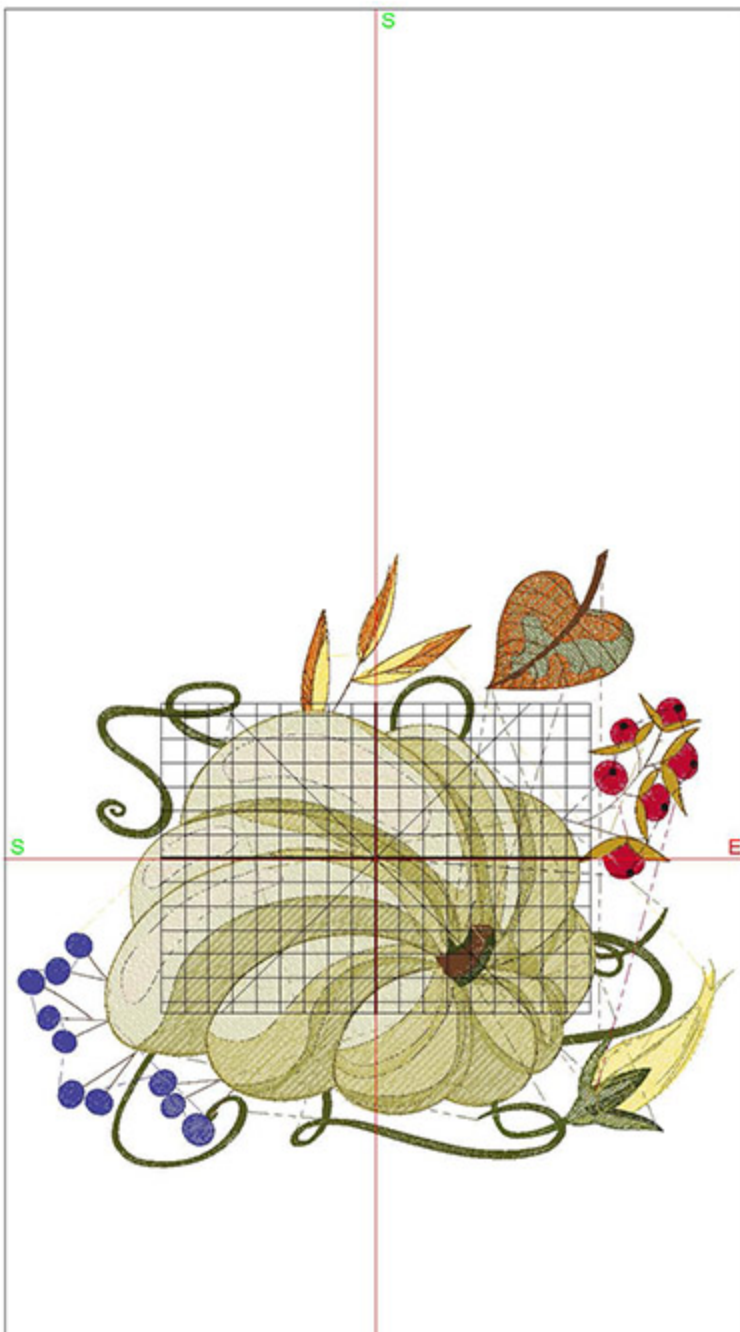

Total bobbin: 201.93m

Color Film:

#	Chart	Code	Name	Thread
1.	Madeira Neon Polyester	1756	Palmetto	34.45m
2.	Madeira Polyneon	1945	Sienna	1.49m
3.	Madeira Polyneon	1930	Bahamas Blue	12.49m
4.	Madeira Polyneon	1735	Lemonade	21.78m
5.	Madeira Polyneon	1621	Rust	3.12m
6.	Madeira Polyneon	1945	Sienna	2.86m
7.	Madeira Polyneon	1920	Light Khaki	233.50m
8.	Madeira Polyneon	1809	Brushed Bronze	53.07m
9.	Madeira Polyneon	1706	Guacamole	40.51m
10.	Madeira Polyneon	1682	Tusk	15.14m
11.	Madeira Polyneon	1793	Bullfrog	8.55m
12.	Madeira Polyneon	1769	Clover	25.78m
13.	Madeira Polyneon	1621	Rust	7.17m
14.	Madeira Polyneon	1756	Pea Green	4.08m
15.	Madeira Polyneon	1945	Sienna	9.25m
16.	Madeira Polyneon	1866	Buff	1.43m
17.	Madeira Polyneon	1706	Guacamole	3.38m
18.	Madeira Polyneon	1839	Christmas Red	12.80m
19.	Madeira Polyneon	1792	Old Gold	7.64m
20.	Madeira Polyneon	1945	Sienna	2.73m
21.	Madeira Polyneon	1931	Bittersweet Chocolate	0.93m

Machine runtime: 2:05:32