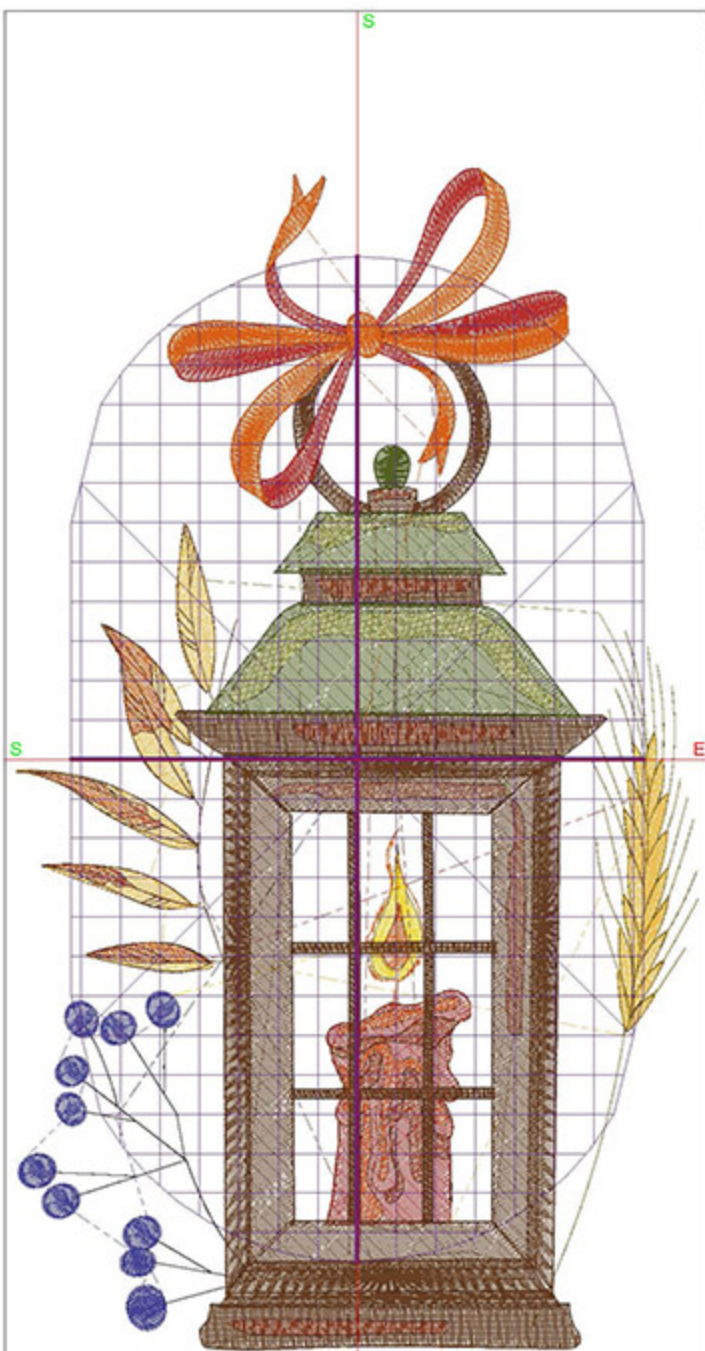

Machine runtime:

Module	Runtime (hr:min:sec)
Default	2:13:26

Design Worksheet

BERNINA Embroidery Software DesignerPlus
Design: SFPLantern12x12

Stitches: 45246
Colors: 12
Height: 299.9 mm
Width: 172.9 mm
Zoom: 0.66