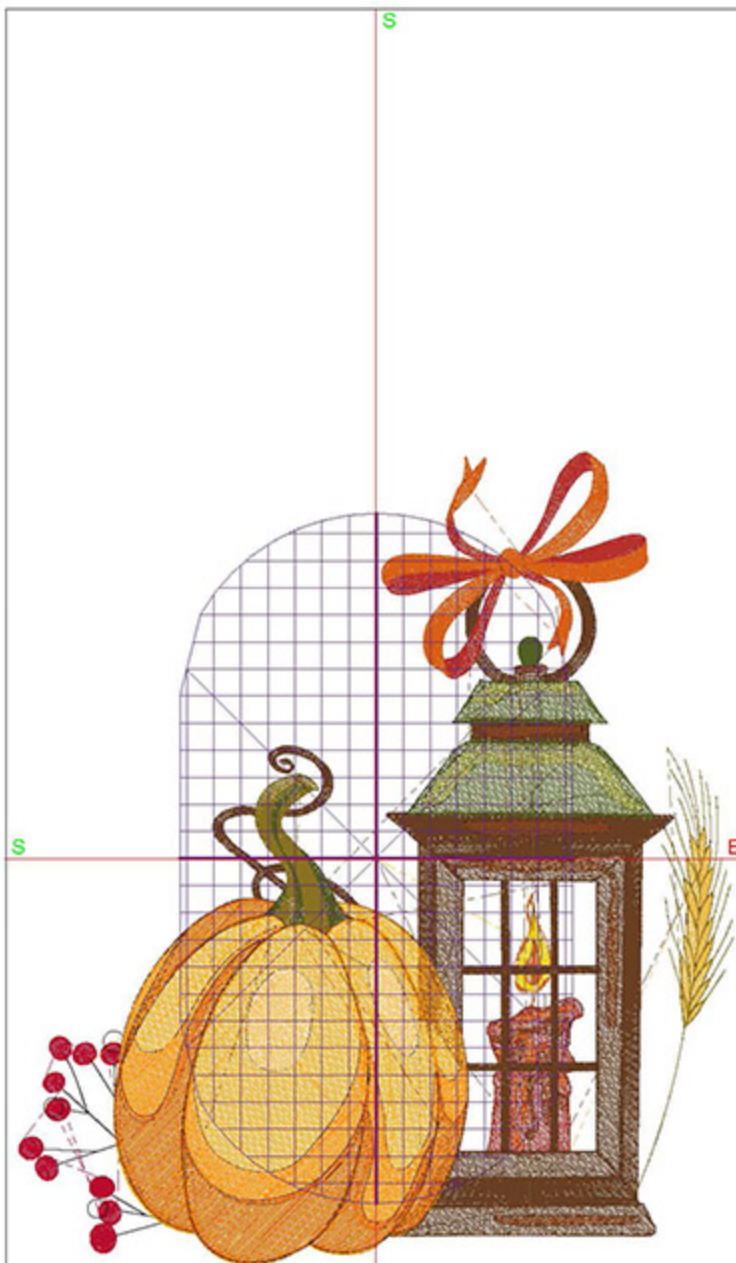

Machine runtime:

Module	Runtime (hr:min:sec)
Default	3:01:42

Design Worksheet

BERNINA Embroidery Software DesignerPlus
Design: SFPSimpleLantern12x12

Stitches: 66579
Colors: 15
Height: 300.0 mm
Width: 264.1 mm
Zoom: 0.40