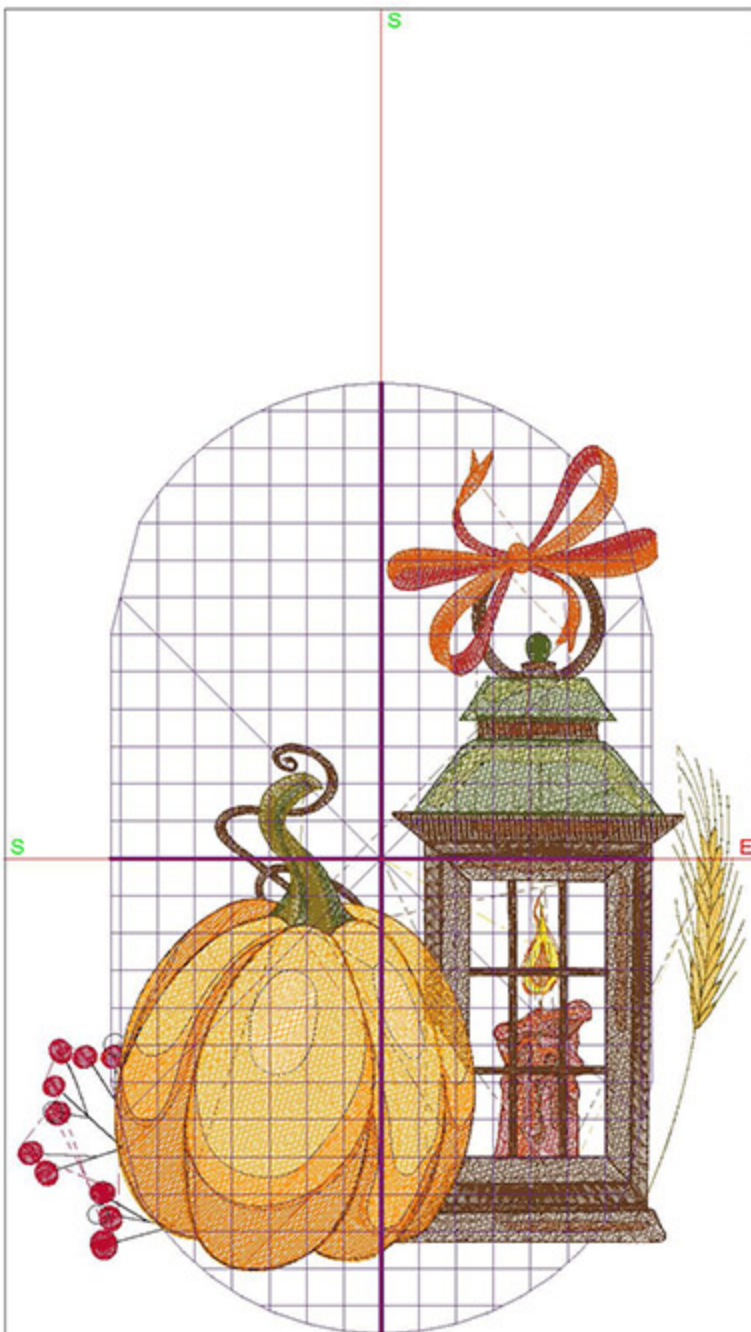

Design Worksheet

Zoom: 0.44

BERNINA Embroidery  
Software DesignerPlus

Name: SFPGiveThanks8x10.ART60

Height: 178.8 mm  
 Width: 249.9 mm  
 Stitches: 43932  
 Colors: 15  
 Color changes: 19  
 Trims: 67  
 Machine format: Bernina  
 Hoop: Designer Royal (360 x 200)  
 Total bobbin: 94.58m

Machine runtime:

Module	Runtime (hr:min:sec)
Default	1:56:20

Design Worksheet

Zoom: 0.61

**BERNINA** Embroidery  
Software DesignerPlus

Name: SFPGiveThanksLantern8x10.ART

Height: 259.1 mm  
 Width: 195.0 mm  
 Stitches: 45766  
 Colors: 13  
 Color changes: 19  
 Trims: 78  
 Machine format: Bernina  
 Hoop: Designer Royal (360 x 200)  
 Total bobbin: 103.66m

## Design Worksheet

BERNINA Embroidery Software DesignerPlus

Design: SFPSimpleLantern8x10

Stitches: 41983

Colors: 15

Height: 221.5 mm

Width: 194.9 mm

Zoom: 0.55