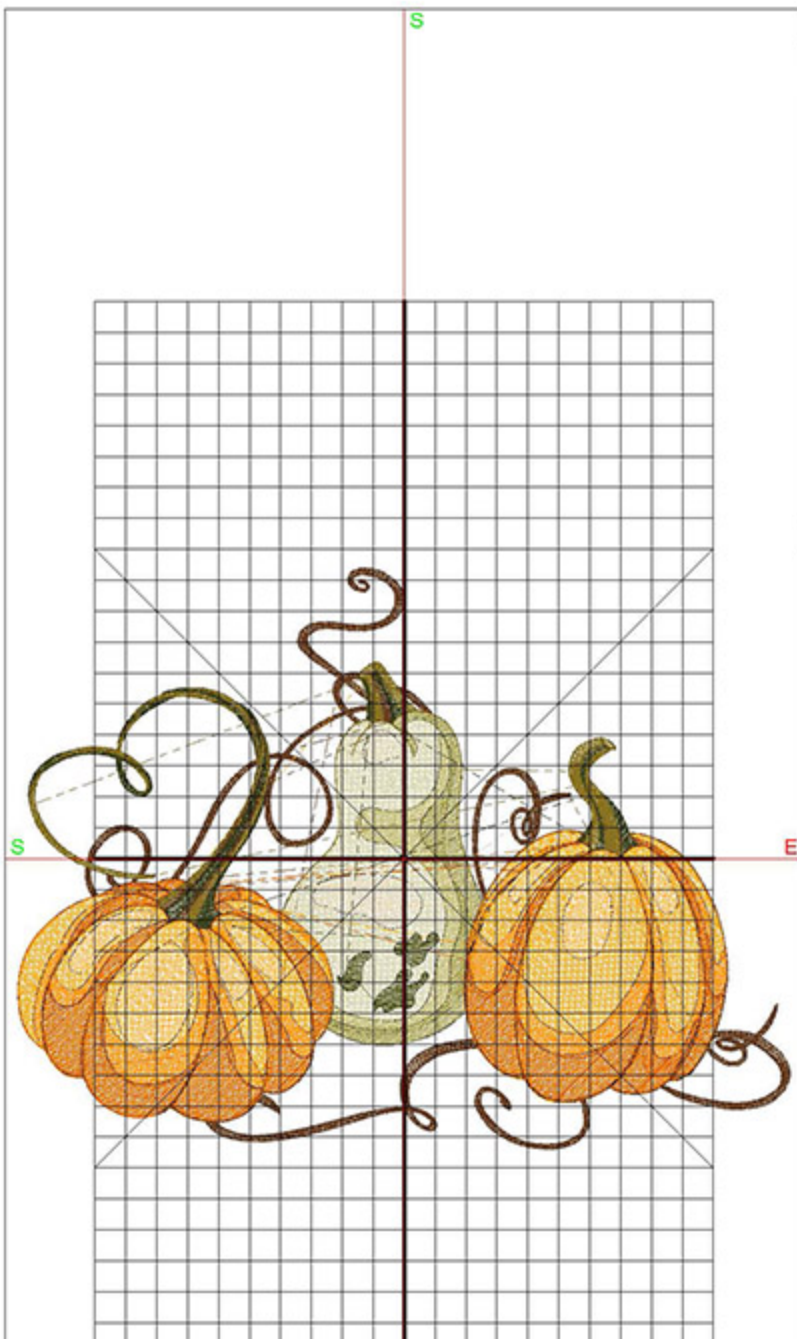

## Design Worksheet

BERNINA Embroidery Software DesignerPlus

Design: SFPTThreePumpkins8x10

Stitches: 49951

Colors: 13

Height: 188.0 mm

Width: 249.8 mm

Zoom: 0.46