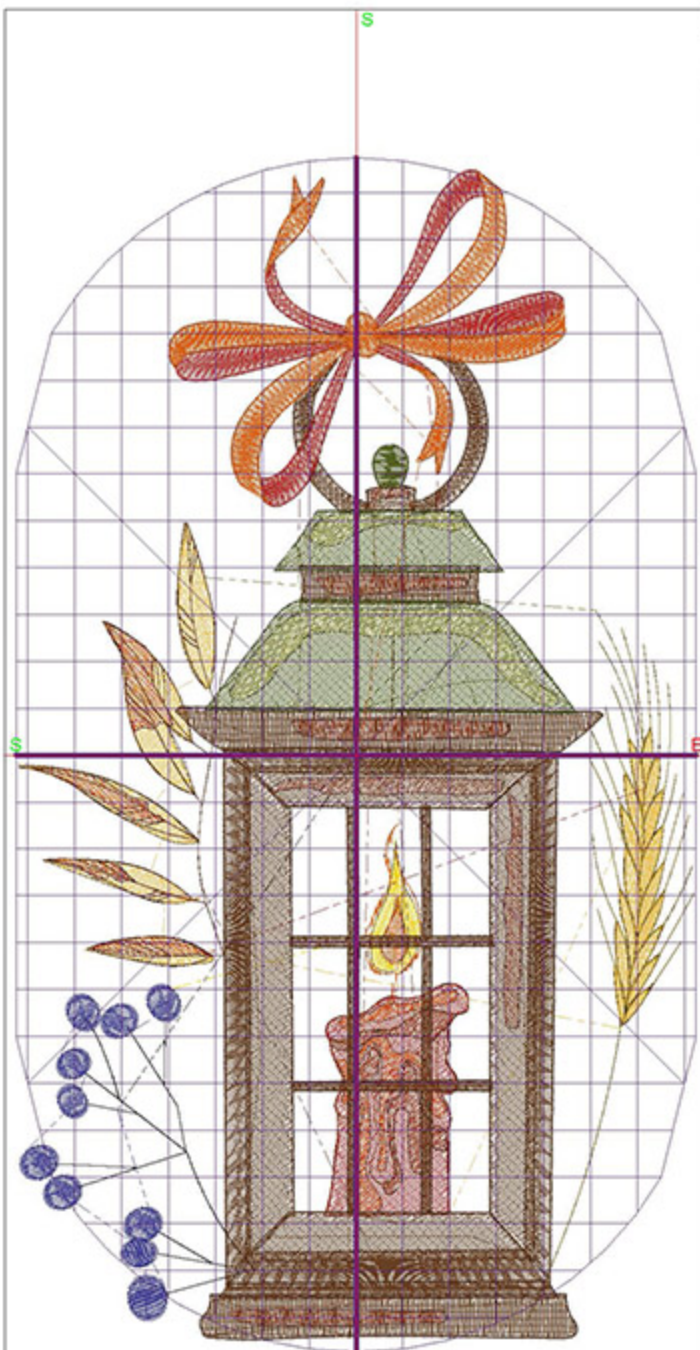

## Design Worksheet

BERNINA Embroidery Software DesignerPlus

Design: SFPLantern8x10

Stitches: 34926

Colors: 12

Height: 249.9 mm

Width: 144.0 mm

Zoom: 0.79