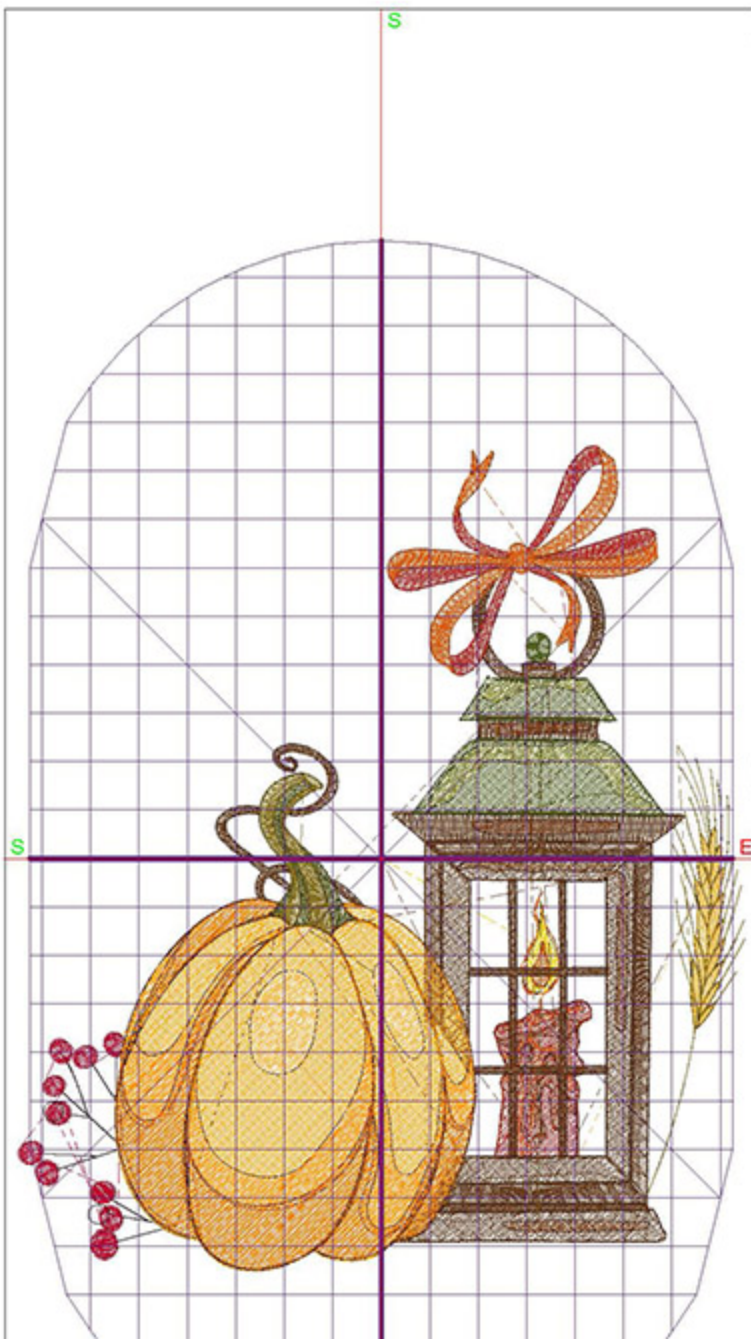

Design Worksheet

Zoom: 0.55

BERNINA Embroidery
Software DesignerPlus

Name: SFPGiveThanks6x8.ART60

Height: 143.0 mm
 Width: 199.9 mm
 Stitches: 32329
 Colors: 15
 Color changes: 19
 Trims: 67
 Machine format: Bernina
 Hoop: Designer Royal (360 x 200)
 Total bobbin: 63.31m

Machine runtime:

Module	Runtime (hr:min:sec)
Default	1:30:33

Design Worksheet

Zoom: 0.80

BERNINA Embroidery
Software DesignerPlus

Name: SFPGiveThanksLantern6x8.ART

Height: 199.3 mm
 Width: 150.0 mm
 Stitches: 32261
 Colors: 13
 Color changes: 19
 Trims: 74
 Machine format: Bernina
 Hoop: Designer Royal (360 x 200)
 Total bobbin: 64.30m

Machine runtime:

Module	Runtime (hr:min:sec)
Default	1:17:49

Design Worksheet

BERNINA Embroidery Software DesignerPlus

Design: SFPSimpleLantern6x8

Stitches: 29313

Colors: 15

Height: 170.4 mm

Width: 150.0 mm

Zoom: 0.71

Total bobbin: 59.73m

Color Film:

#	Chart	Code	Name	Thread
1.		1980	Sunflower	0.65m
2.		1621	Rust	1.07m
3.		1821	Terra Cotta	5.03m
4.		1621	Rust	1.29m
5.		1856	Burnt Orange	2.18m
6.		1771	Whipped Butterscotch	4.73m
7.		1793	Bullfrog	2.98m
8.		1945	Sienna	40.42m
9.		1769	Clover	8.98m
10.		1706	Guacamole	1.80m
11.		1821	Terra Cotta	5.45m
12.		1621	Rust	7.42m
13.		1945	Sienna	2.94m
14.		1931	Bittersweet Chocolate	0.74m
15.		1839	Christmas Red	3.34m
16.		1955	Citrus Burst	43.54m
17.		1965	Orange Peel	6.05m
18.		1621	Rust	7.76m
19.		1826	Peach Pie	2.06m
20.		1756	Palmetto	2.42m
21.		1793	Bullfrog	3.19m
22.		1856	Burnt Orange	5.40m