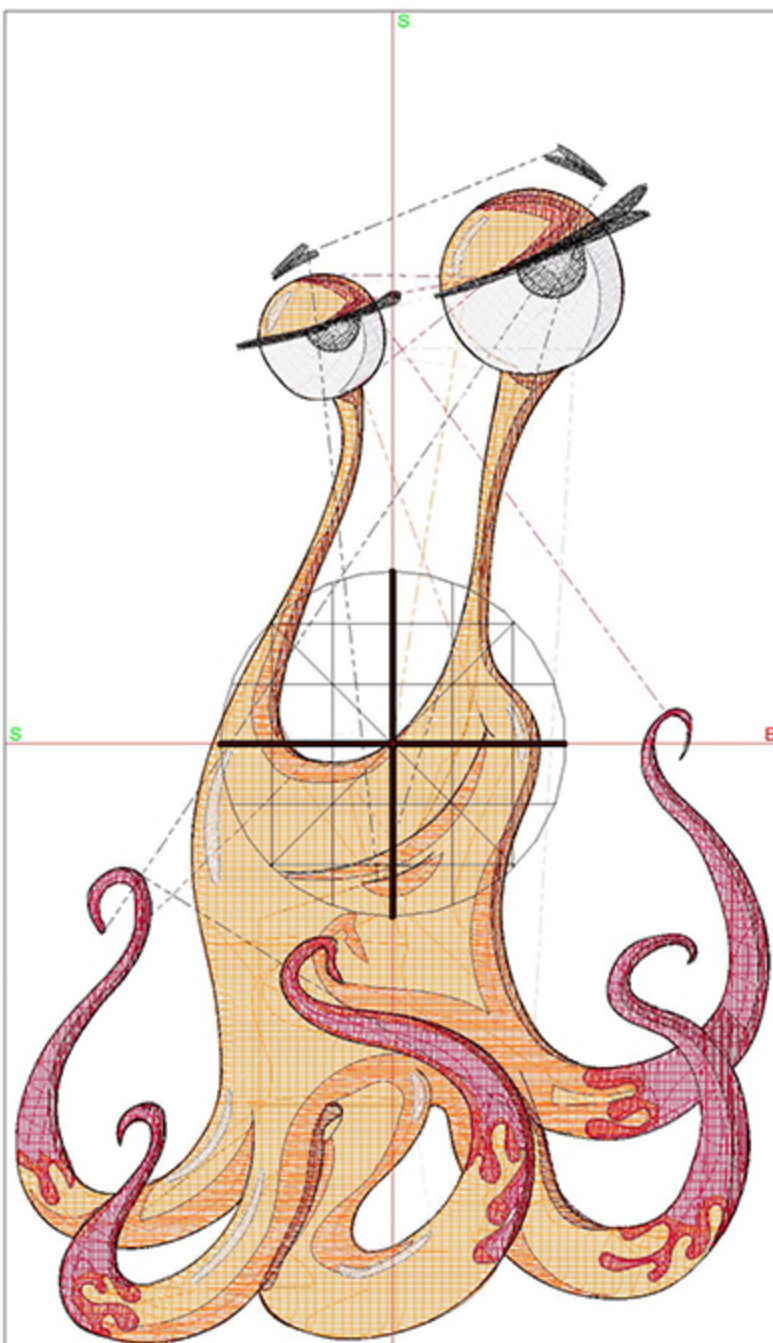

#	Chart	Code	Name	Thread
1.		1801	Super White	19.39m
2.		1812	Cement	4.13m
3.		1965	Orange Peel	93.00m
4.		1621	Rust	13.70m
5.		1821	Terra Cotta	6.10m
6.		1951	Pumpkin Chiffon	3.58m
7.		1922	Regal Purple	16.63m
8.		1800	Emerald Black	19.31m
9.		1801	Super White	3.48m

Machine runtime: 0:57:14

Design Worksheet

BERNINA Embroidery Software DesignerPlus

Design: MFOrangeGuy6x8

Stitches: 24993

Colors: 7

Height: 199.9 mm

Width: 125.4 mm

Zoom: 1.02

Total bobbin: 47.98m

Color Film:

#	Chart	Code	Name	Thread
1.		1965	Orange Peel	59.42m
2.		1801	Super White	6.73m
3.		1778	Carrot	11.86m
4.		1811	Chrome	0.87m
5.		1838	Brick Red	24.04m
6.		1981	Carmine	9.15m
7.		1800	Emerald Black	14.77m
8.		1801	Super White	4.11m