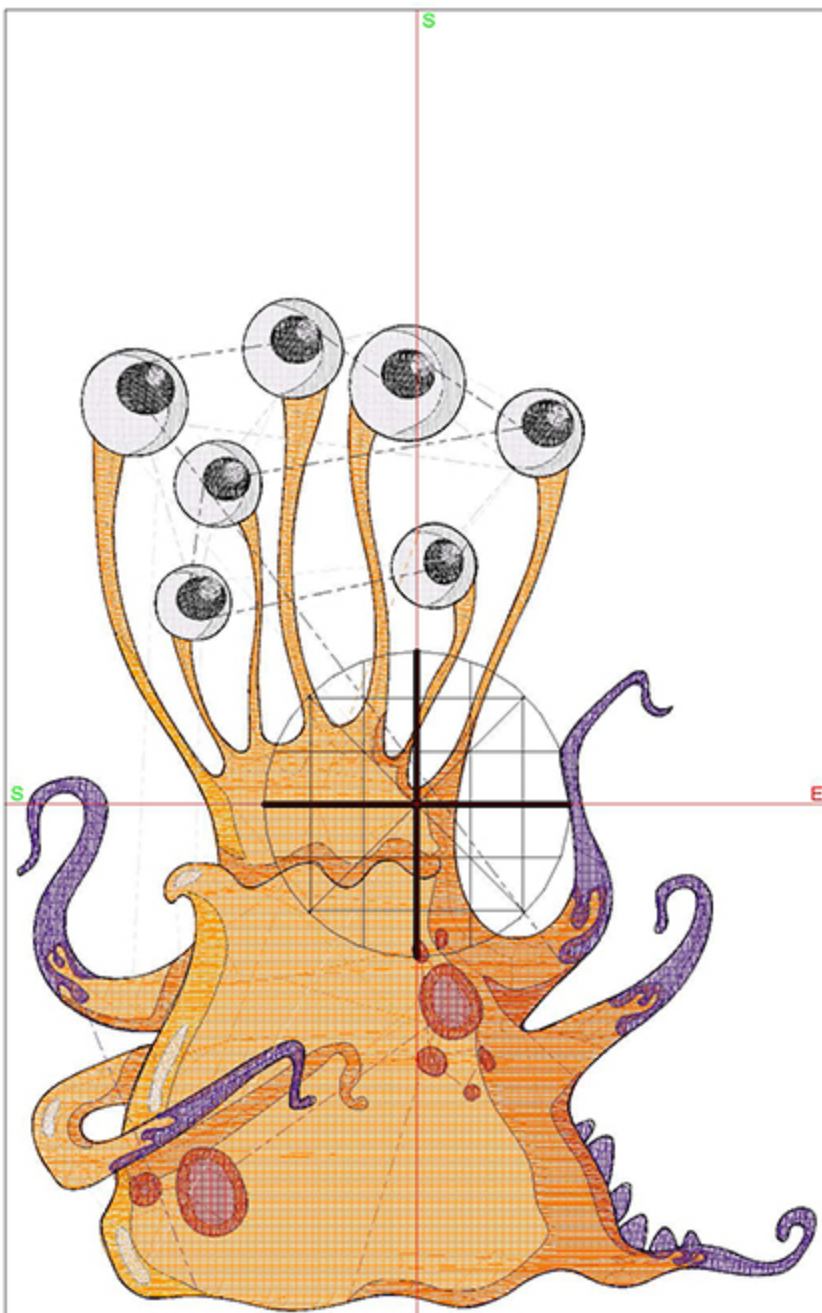

Total bobbin: 66.54m

Color Film:

#	Chart	Code	Name	Thread
1.		1801	Super White	19.39m
2.		1812	Cement	4.13m
3.		1965	Orange Peel	93.00m
4.		1621	Rust	13.70m
5.		1821	Terra Cotta	6.10m
6.		1951	Pumpkin Chiffon	3.58m
7.		1922	Regal Purple	16.63m
8.		1800	Emerald Black	19.31m
9.		1801	Super White	3.48m

Machine runtime: 0:53:35