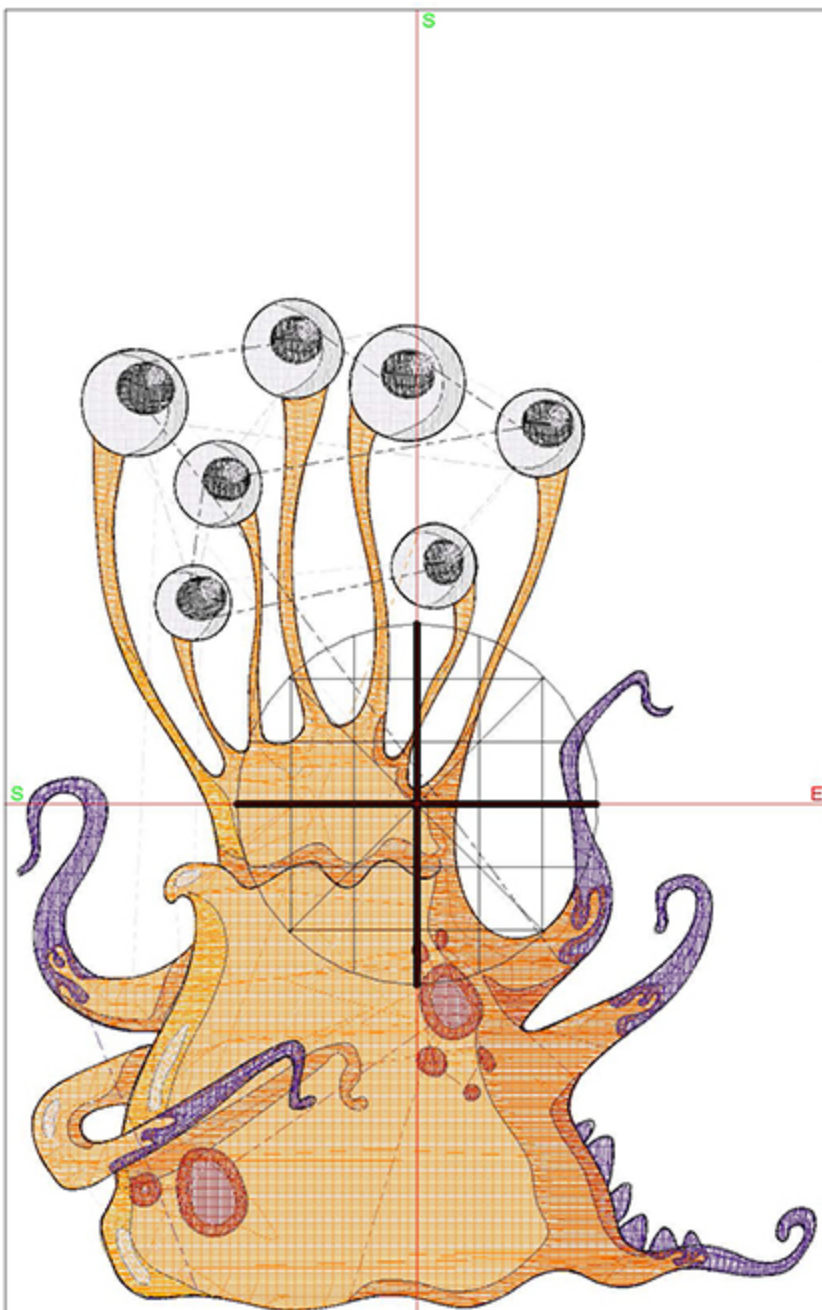

Design Worksheet

BERNINA Embroidery Software DesignerPlus

Design: MFFABlueBlob5x7

Stitches: 28455

Colors: 9

Height: 139.3 mm

Width: 127.2 mm

Zoom: 0.63

Total bobbin: 61.48m

Color Film:

#	Chart	Code	Name	Thread
1.		1694	Caribbean Blue	87.68m
2.		1721	Flamingo Pink	2.34m
3.		1789	Plum Drop	12.50m
4.		1801	Super White	13.04m
5.		1612	Steel	2.74m
6.		1695	Cyan	11.40m
7.		1762	Deep Ocean	5.26m
8.		1692	Limestone	2.98m
9.		1721	Flamingo Pink	10.71m
10.		1800	Emerald Black	8.66m
11.		1801	Super White	3.36m

Machine runtime: 0:54:55

Design Worksheet

BERNINA Embroidery Software DesignerPlus

Design: MFFAEyes5x7

Stitches: 27018

Colors: 8

Height: 161.3 mm

Width: 127.1 mm

Zoom: 0.99

Total bobbin: 50.22m

Color Film:

#	Chart	Code	Name	Thread
1.		1801	Super White	14.95m
2.		1812	Cement	3.31m
3.		1965	Orange Peel	70.45m
4.		1621	Rust	10.53m
5.		1821	Terra Cotta	4.67m
6.		1951	Pumpkin Chiffon	2.75m
7.		1922	Regal Purple	13.14m
8.		1800	Emerald Black	16.07m
9.		1801	Super White	2.90m