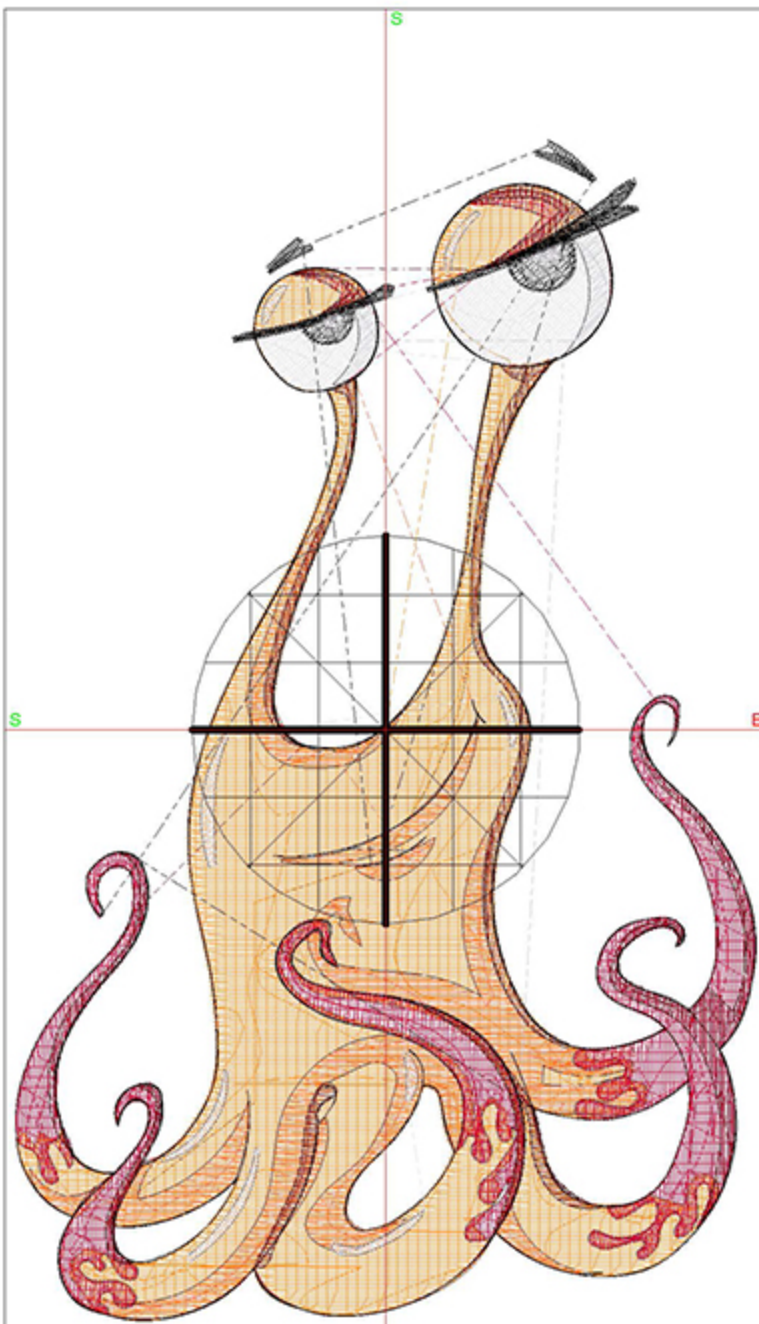

Machine runtime: 0:52:18

Design Worksheet

BERNINA Embroidery Software DesignerPlus

Design: MFFAOneBigEye5x7

Stitches: 28222

Colors: 9

Height: 127.1 mm

Width: 135.4 mm

Zoom: 0.61

Total bobbin: 67.26m

Color Film:

#	Chart	Code	Name	Thread
1.		1710	Magenta	102.73m
2.		1788	Dark Magenta	10.11m
3.		1712	Lilac	18.96m
4.		1720	Plum	8.68m
5.		1801	Super White	10.82m
6.		1812	Cement	2.98m
7.		1799	Green Turquoise	7.62m
8.		1890	Midnight Green	0.32m
9.		1800	Emerald Black	7.37m
10.		1801	Super White	0.36m

Machine runtime: 0:45:03

Design Worksheet

BERNINA Embroidery Software DesignerPlus
Design: MFOrangeGuy5x7

Stitches: 21000
Colors: 7
Height: 174.8 mm
Width: 109.7 mm
Zoom: 1.17

Total bobbin: 38.24m

Color Film: