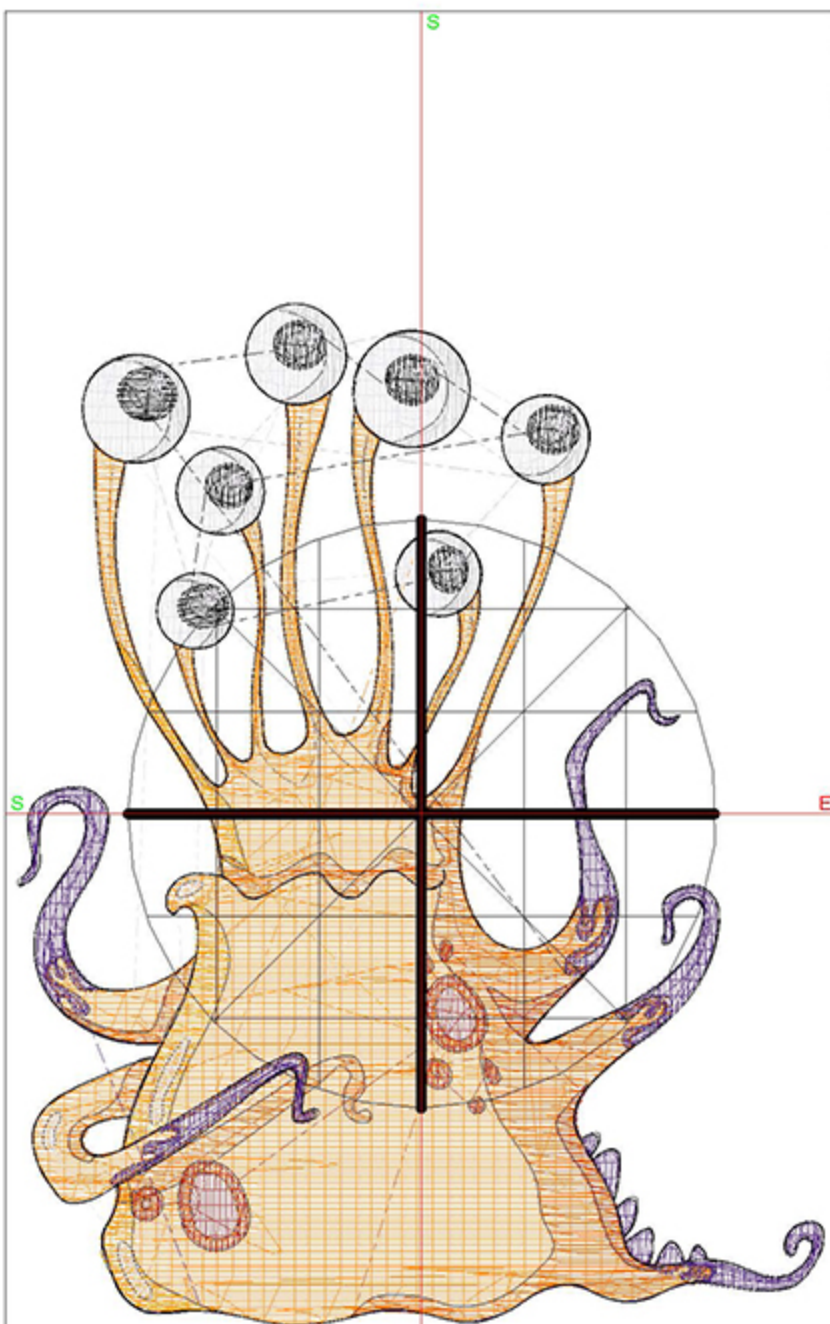

Design Worksheet

BERNINA Embroidery Software DesignerPlus

Design: MFFABlueBlob4x4

Stitches: 17811

Colors: 9

Height: 100.0 mm

Width: 91.4 mm

Zoom: 0.63

Total bobbin: 33.93m

Color Film:

#	Chart	Code	Name	Thread
1.		1694	Caribbean Blue	47.12m
2.		1721	Flamingo Pink	1.42m
3.		1789	Plum Drop	7.21m
4.		1801	Super White	7.69m
5.		1612	Steel	1.90m
6.		1695	Cyan	6.79m
7.		1762	Deep Ocean	3.36m
8.		1692	Limestone	1.86m
9.		1721	Flamingo Pink	6.69m
10.		1800	Emerald Black	6.50m
11.		1801	Super White	2.34m

Machine runtime: 0:38:45

Design Worksheet

BERNINA Embroidery Software DesignerPlus
Design: MFFAEyes4x4

Stitches: 15069
Colors: 8
Height: 100.0 mm
Width: 78.6 mm
Zoom: 1.59

Total bobbin: 22.78m

Color Film:

#	Chart	Code	Name	Thread
1.		1801	Super White	7.32m
2.		1812	Cement	1.84m
3.		1965	Orange Peel	31.80m
4.		1621	Rust	5.00m
5.		1821	Terra Cotta	2.42m
6.		1951	Pumpkin Chiffon	1.37m
7.		1922	Regal Purple	7.15m
8.		1800	Emerald Black	9.85m
9.		1801	Super White	1.82m

Zoom: 0.63

Total bobbin: 16.79m

Color Film:

#	Chart	Code	Name	Thread
1.		1651	Celtic Green	28.29m
2.		1851	Cadmium Green	4.61m
3.		1649	Granny Smith	1.30m
4.		1801	Super White	3.34m
5.		1812	Cement	0.96m
6.		1787	Fuchsia	2.16m
7.		1800	Emerald Black	4.78m
8.		1801	Super White	1.27m