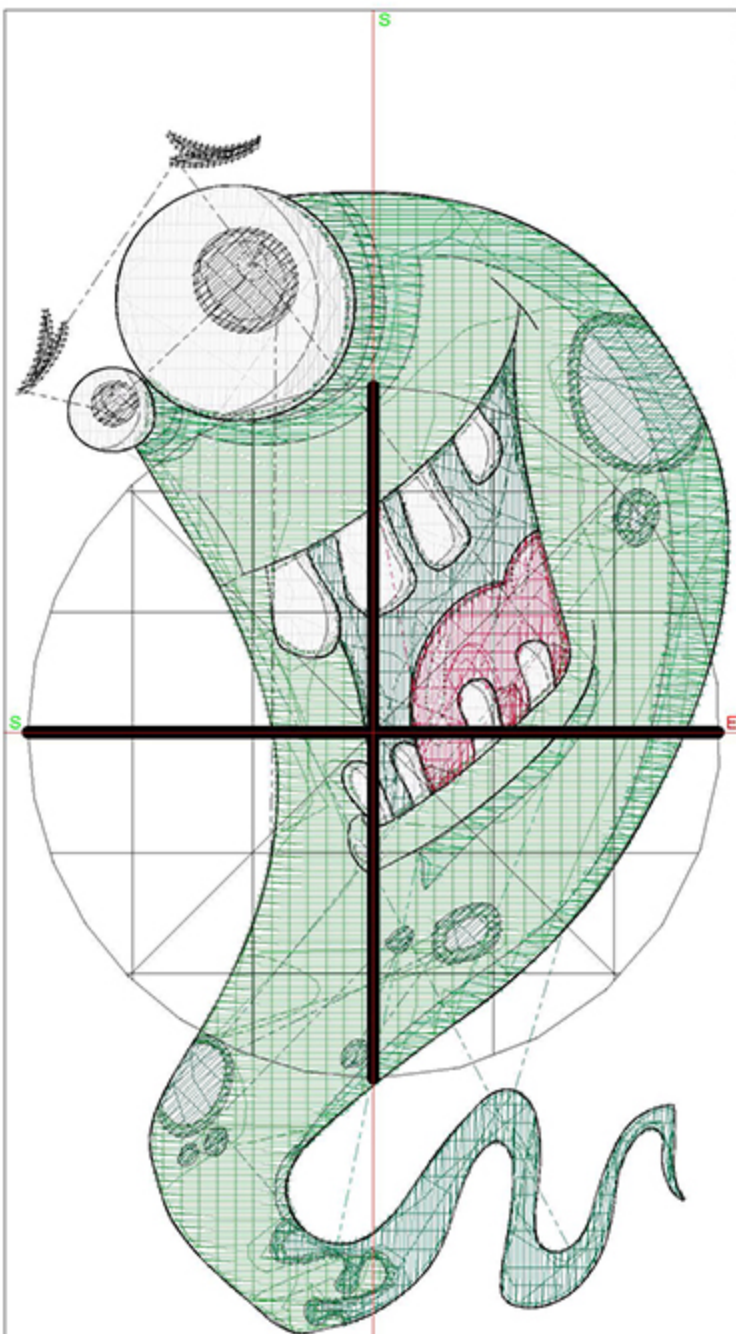

Machine runtime: 0:38:45

Design Worksheet

BERNINA Embroidery Software DesignerPlus
Design: MFFAEyes4x4

Stitches: 15069
Colors: 8
Height: 100.0 mm
Width: 78.6 mm
Zoom: 1.59

Total bobbin: 22.78m

Color Film:

#	Chart	Code	Name	Thread
1.		1801	Super White	7.32m
2.		1812	Cement	1.84m
3.		1965	Orange Peel	31.80m
4.		1621	Rust	5.00m
5.		1821	Terra Cotta	2.42m
6.		1951	Pumpkin Chiffon	1.37m
7.		1922	Regal Purple	7.15m
8.		1800	Emerald Black	9.85m
9.		1801	Super White	1.82m

Machine runtime: 0:25:28

Design Worksheet

BERNINA Embroidery Software DesignerPlus

Design: MFFAPinky4x4

Stitches: 11150

Colors: 7

Height: 99.9 mm

Width: 77.5 mm

Zoom: 0.63

Total bobbin: 18.81m

Color Film:

#	Chart	Code	Name	Thread
1.		1787	Fuchsia	30.54m
2.		1788	Dark Magenta	5.16m
3.		1789	Plum Drop	2.33m
4.		1721	Flamingo Pink	2.18m
5.		1787	Fuchsia	0.41m
6.		1721	Flamingo Pink	0.81m
7.		1801	Super White	3.20m
8.		1812	Cement	0.95m
9.		1800	Emerald Black	7.17m
10.		1801	Super White	1.30m

Machine runtime: 0:22:09

Design Worksheet

BERNINA Embroidery Software DesignerPlus
Design: MFFAWormy4x4

Stitches: 10484
Colors: 9
Height: 100.0 mm
Width: 59.4 mm
Zoom: 2.08

Total bobbin: 18.04m

Color Film: