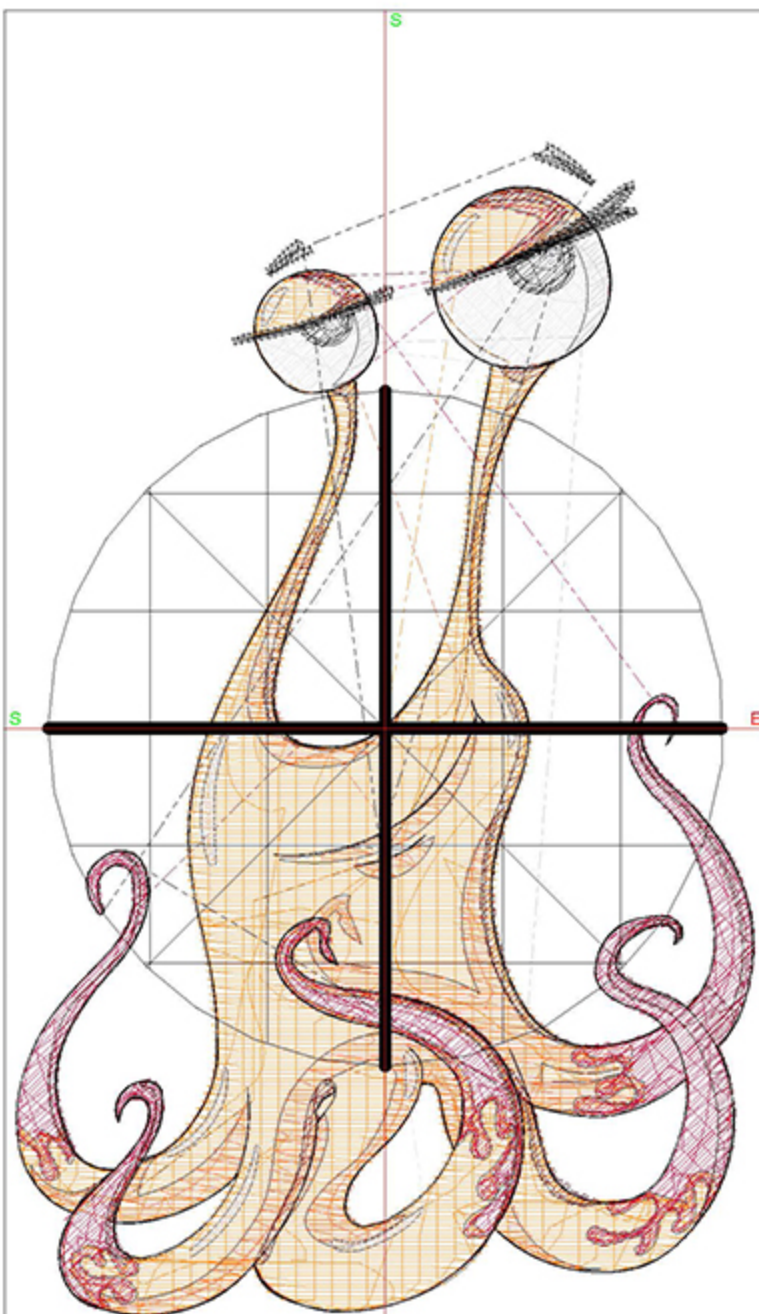

Zoom: 0.62

Total bobbin: 38.48m

Color Film:

#	Chart	Code	Name	Thread
1.		1710	Magenta	58.61m
2.		1788	Dark Magenta	6.31m
3.		1712	Lilac	10.53m
4.		1720	Plum	5.72m
5.		1801	Super White	6.60m
6.		1812	Cement	1.96m
7.		1799	Green Turquoise	4.54m
8.		1890	Midnight Green	0.22m
9.		1800	Emerald Black	5.46m
10.		1801	Super White	0.28m

Machine runtime: 0:30:33

Design Worksheet

BERNINA Embroidery Software DesignerPlus

Design: MFOrangeGuy4x4

Stitches: 10814

Colors: 7

Height: 100.0 mm

Width: 62.9 mm

Zoom: 2.04

Total bobbin: 15.30m

Color Film:

#	Chart	Code	Name	Thread
1.		1965	Orange Peel	18.45m
2.		1801	Super White	2.21m
3.		1778	Carrot	4.32m
4.		1811	Chrome	0.36m
5.		1838	Brick Red	9.06m
6.		1981	Carmine	3.84m
7.		1800	Emerald Black	7.29m
8.		1801	Super White	1.92m