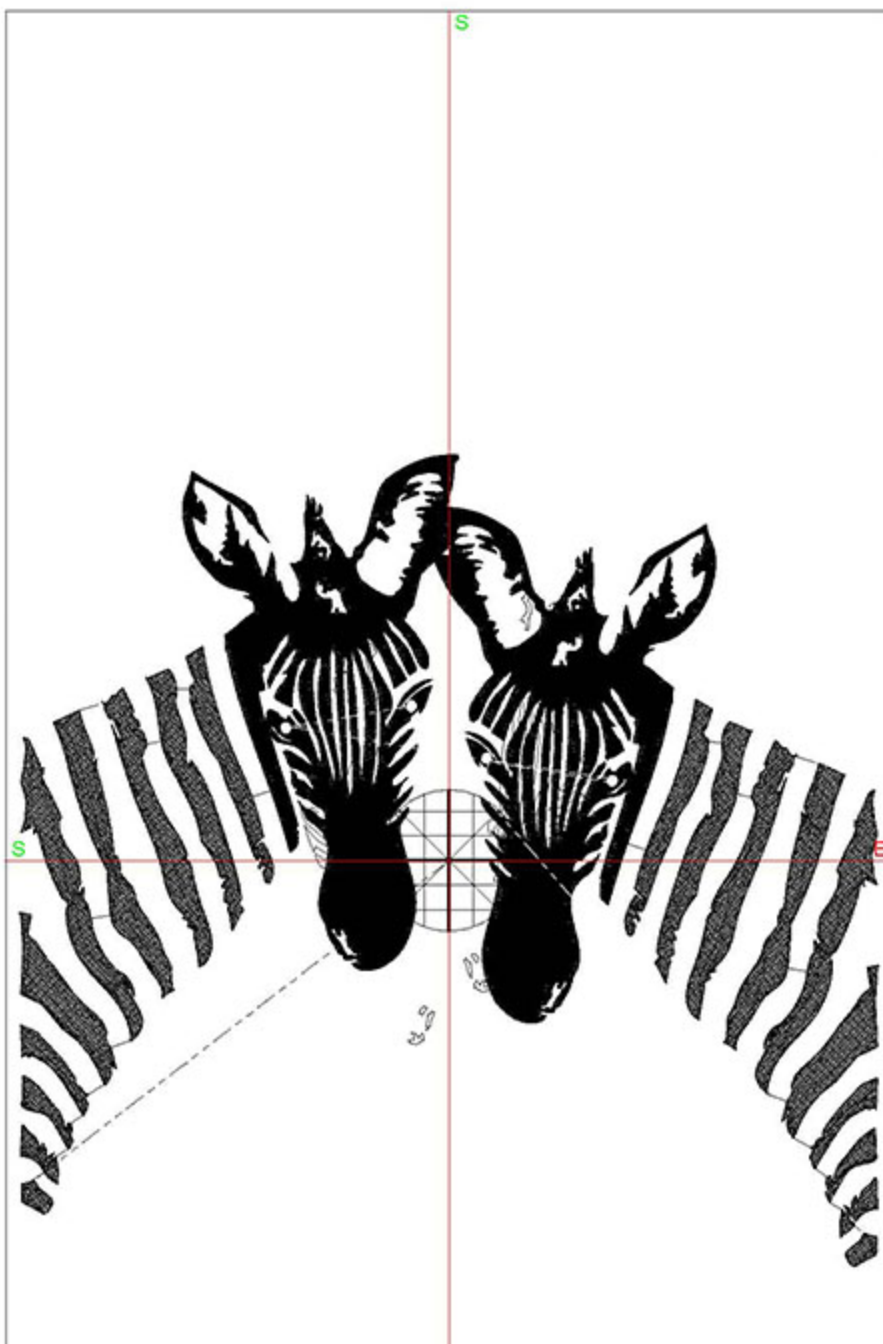

Total bobbin: 149.45m

Color Film:

#	Chart	Code	Name	Thread
1.	■	Madeira Polyneon	1800 Emerald Black	400.30m
2.	□	BERNINA	15 White	1.24m

Machine runtime: 1:37:46