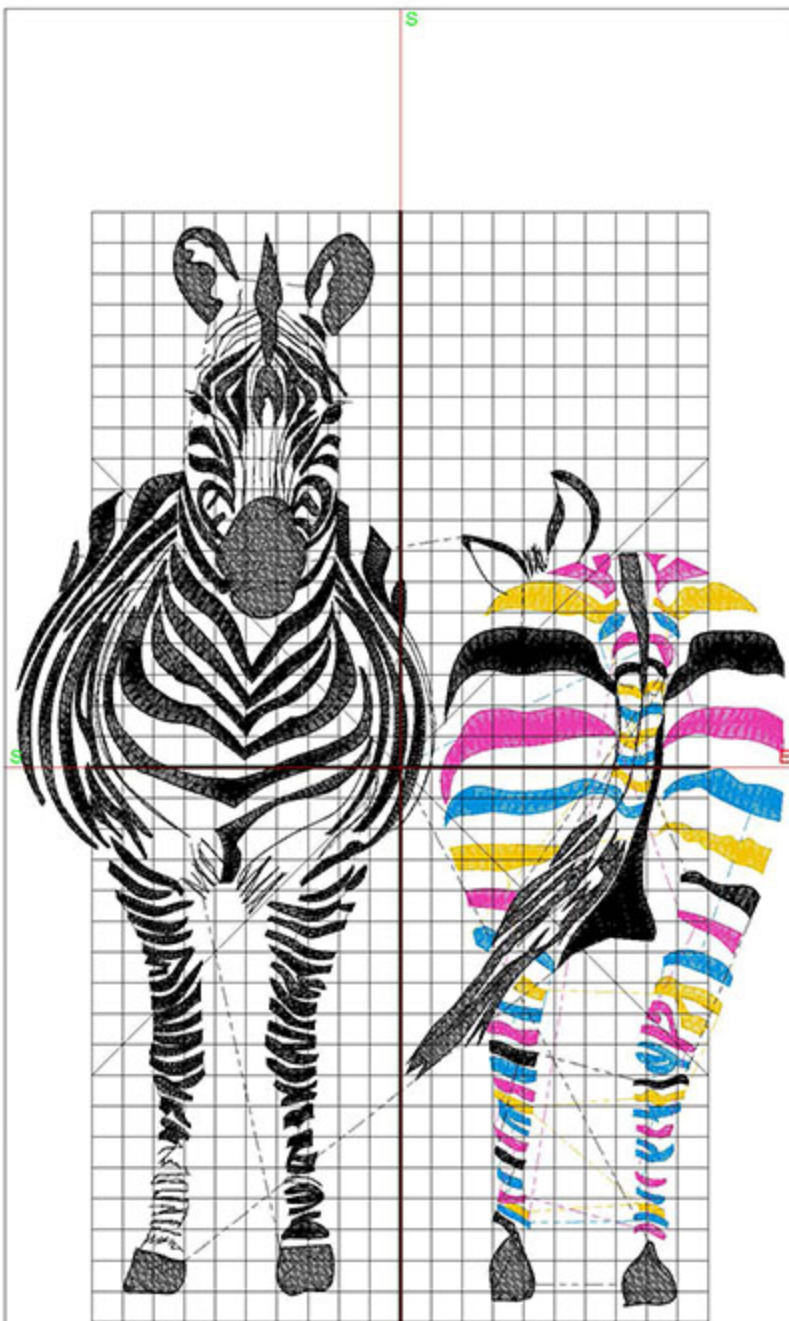

Design Worksheet

BERNINA Embroidery Software DesignerPlus
Design: ZITColorSplashProfile14x14

Stitches: 155262
Colors: 10
Height: 349.9 mm
Width: 315.4 mm
Zoom: 0.38

Total bobbin: 352.87m

Color Film:

#	Chart	Code	Name	Thread
1.		1921	Bubble Gum Pink	222.30m
2.		1709	Shocking Pink	69.93m
3.		1933	Lavender Lilac	24.77m
4.		1832	Majestic Purple	40.04m
5.		1845	Mint	26.24m
6.		1683	Lemon Drop	59.84m
7.		1977	Peacock Blue	52.98m
8.		1922	Regal Purple	19.13m
9.		1800	Emerald Black	390.28m
10.		BERNINA 15	White	0.50m

Color Film:

#	Chart	Code	Name	Thread
1.		1921	Bubble Gum Pink	178.13m
2.		1709	Shocking Pink	56.60m
3.		1933	Lavender Lilac	19.94m
4.		1832	Majestic Purple	32.55m
5.		1845	Mint	21.21m
6.		1683	Lemon Drop	48.94m
7.		1977	Peacock Blue	43.25m
8.		1922	Regal Purple	15.44m
9.		1800	Emerald Black	304.35m

Machine runtime: 3:16:25

Design Worksheet

BERNINA Embroidery Software DesignerPlus
Design: ZITOddMan14x14

Stitches: 51481
Colors: 4
Height: 350.0 mm
Width: 249.0 mm
Zoom: 0.51

Total bobbin: 120.60m

Color Film:

#	Chart	Code	Name	Thread
1.		1977	Peacock Blue	22.19m
2.		1683	Lemon Drop	20.08m
3.		1709	Shocking Pink	25.36m
4.		1800	Emerald Black	238.84m

Machine runtime: 1:28:19

Design Worksheet

BERNINA Embroidery Software DesignerPlus