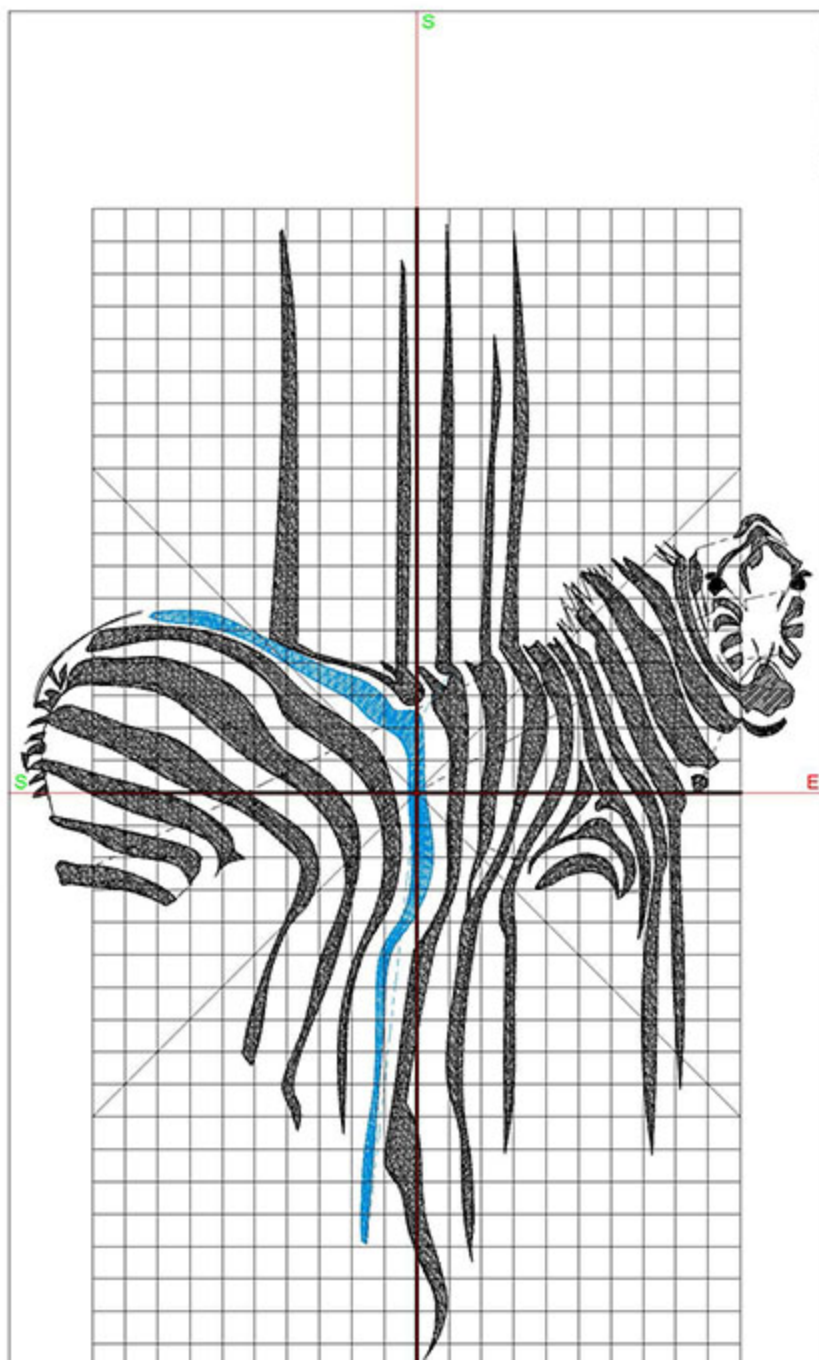

Design Worksheet

BERNINA Embroidery Software DesignerPlus
Design: ZITColorSplashProfile14x14

Stitches: 155262
Colors: 10
Height: 349.9 mm
Width: 315.4 mm
Zoom: 0.38

Total bobbin: 352.87m

Color Film:

#	Chart	Code	Name	Thread
1.		1921	Bubble Gum Pink	222.30m
2.		1709	Shocking Pink	69.93m
3.		1933	Lavender Lilac	24.77m
4.		1832	Majestic Purple	40.04m
5.		1845	Mint	26.24m
6.		1683	Lemon Drop	59.84m
7.		1977	Peacock Blue	52.98m
8.		1922	Regal Purple	19.13m
9.		1800	Emerald Black	390.28m
10.		BERNINA 15	White	0.50m

Color Film:

#	Chart	Code	Name	Thread
1.		1921	Bubble Gum Pink	178.13m
2.		1709	Shocking Pink	56.60m
3.		1933	Lavender Lilac	19.94m
4.		1832	Majestic Purple	32.55m
5.		1845	Mint	21.21m
6.		1683	Lemon Drop	48.94m
7.		1977	Peacock Blue	43.25m
8.		1922	Regal Purple	15.44m
9.		1800	Emerald Black	304.35m

#	Chart	Code	Name	Thread
1.		1977	Peacock Blue	19.04m
2.		1683	Lemon Drop	17.01m
3.		1709	Shocking Pink	21.58m
4.		1800	Emerald Black	357.16m

Machine runtime: 1:58:45

Design Worksheet

BERNINA Embroidery Software DesignerPlus
Design: ZITOneBlueStripe14x14

Stitches: 39413
Colors: 2
Height: 349.6 mm
Width: 244.2 mm
Zoom: 0.52

Total bobbin: 73.97m

Color Film:

#	Chart	Code Name	Thread
1.	■	Madeira Polyneon 1800 Emerald Black	189.99m
2.	■	Madeira Polyneon 1977 Peacock Blue	13.66m