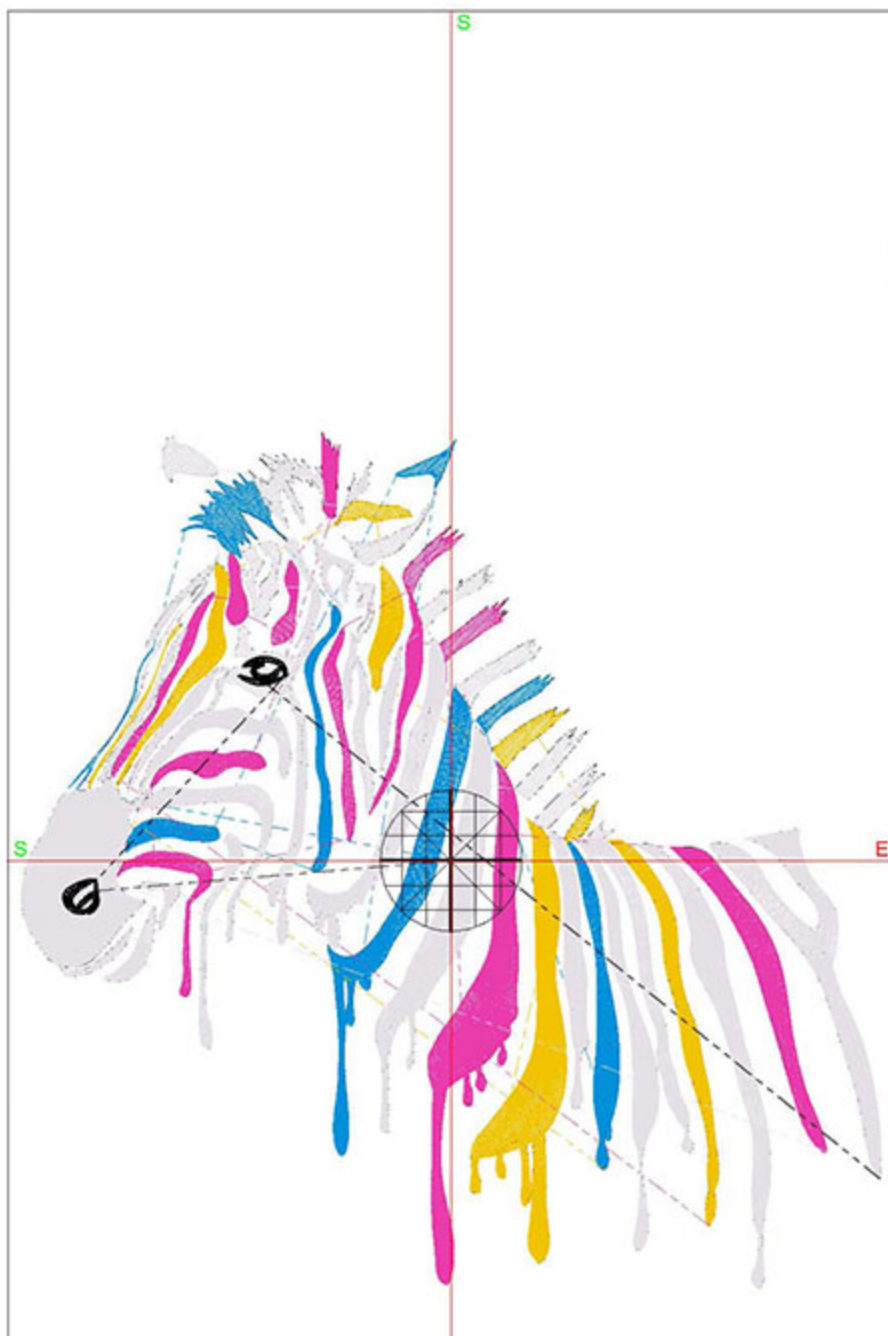

Design Worksheet

BERNINA Embroidery Software DesignerPlus
Design: ZITColorSplashProfile14x14

Stitches: 155262
Colors: 10
Height: 349.9 mm
Width: 315.4 mm
Zoom: 0.38

Total bobbin: 352.87m

Color Film:

#	Chart	Code	Name	Thread
1.		1921	Bubble Gum Pink	222.30m
2.		1709	Shocking Pink	69.93m
3.		1933	Lavender Lilac	24.77m
4.		1832	Majestic Purple	40.04m
5.		1845	Mint	26.24m
6.		1683	Lemon Drop	59.84m
7.		1977	Peacock Blue	52.98m
8.		1922	Regal Purple	19.13m
9.		1800	Emerald Black	390.28m
10.		BERNINA 15	White	0.50m

BERNINA Embroidery Software DesignerPlus
Design: ZITZebraInColor14x14

Stitches: 78280
Colors: 5
Height: 349.8 mm
Width: 320.7 mm
Zoom: 0.39

Total bobbin: 212.45m

Color Film:

#	Chart	Code	Name	Thread
1.	■	1800	Emerald Black	295.44m
2.	■	1709	Shocking Pink	95.28m
3.	■	1977	Peacock Blue	65.74m
4.	■	1801	Super White	0.37m
5.	■	1683	Lemon Drop	58.25m

Machine runtime: 2:03:40

Design Worksheet

BERNINA Embroidery Software DesignerPlus
Design: ZITZebraInReverse14x14

Stitches: 57015
Colors: 5
Height: 348.5 mm
Width: 350.0 mm
Zoom: 0.36

Total bobbin: 181.64m

Color Film:

#	Chart	Code	Name	Thread
1.		1977	Peacock Blue	54.14m
2.		1683	Lemon Drop	60.04m
3.		1709	Shocking Pink	79.81m
4.		1801	Super White	222.00m
5.		1800	Emerald Black	4.57m

Machine runtime: 1:37:44