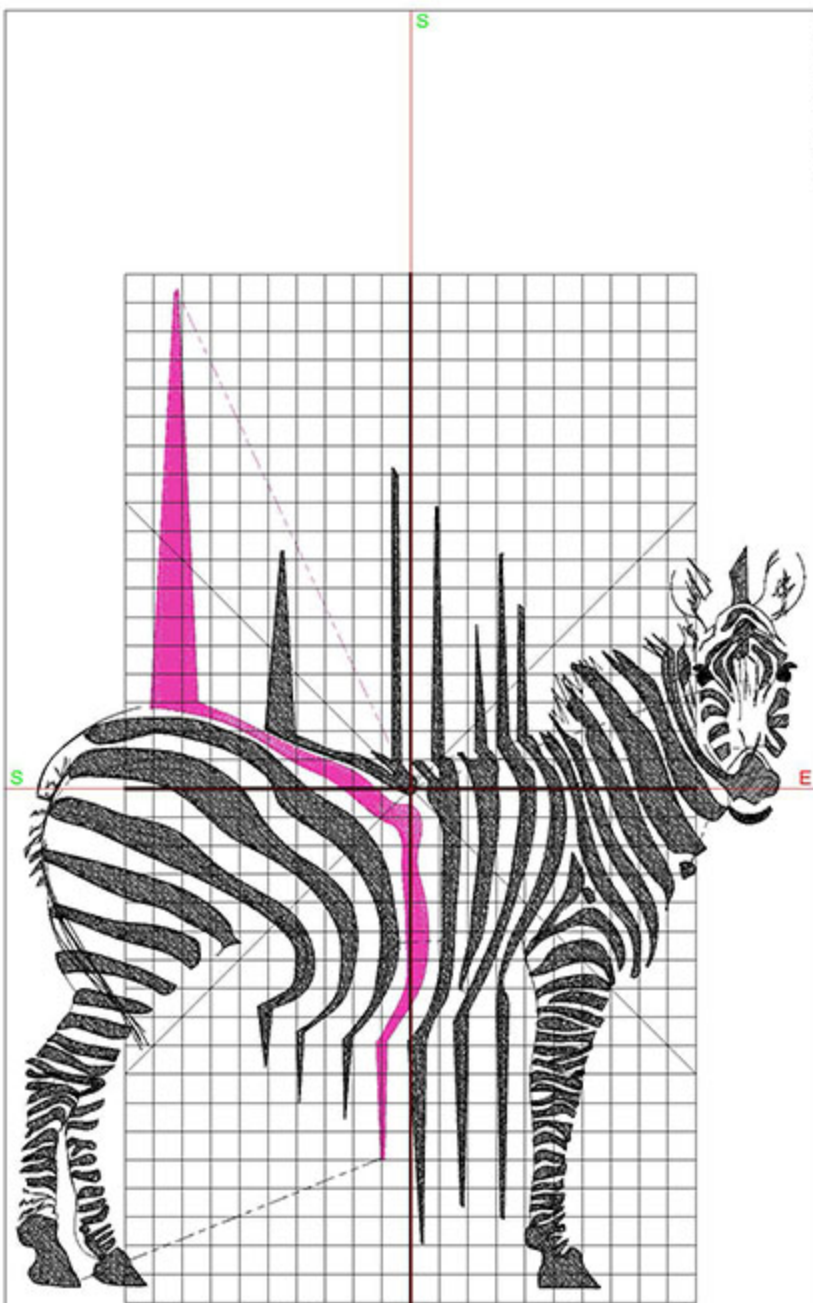

Design Worksheet

BERNINA Embroidery Software DesignerPlus

Design: ZITOnePinkStripe14x14

Stitches: 52081

Colors: 2

Height: 349.9 mm

Width: 275.7 mm

Zoom: 0.46

Total bobbin: 100.59m

Color Film:

#	Chart	Code	Name	Thread
1.	■	Madeira Polyneon 1709	Shocking Pink	32.00m
2.	■	Madeira Polyneon 1800	Emerald Black	241.90m

Machine runtime: 1:09:22