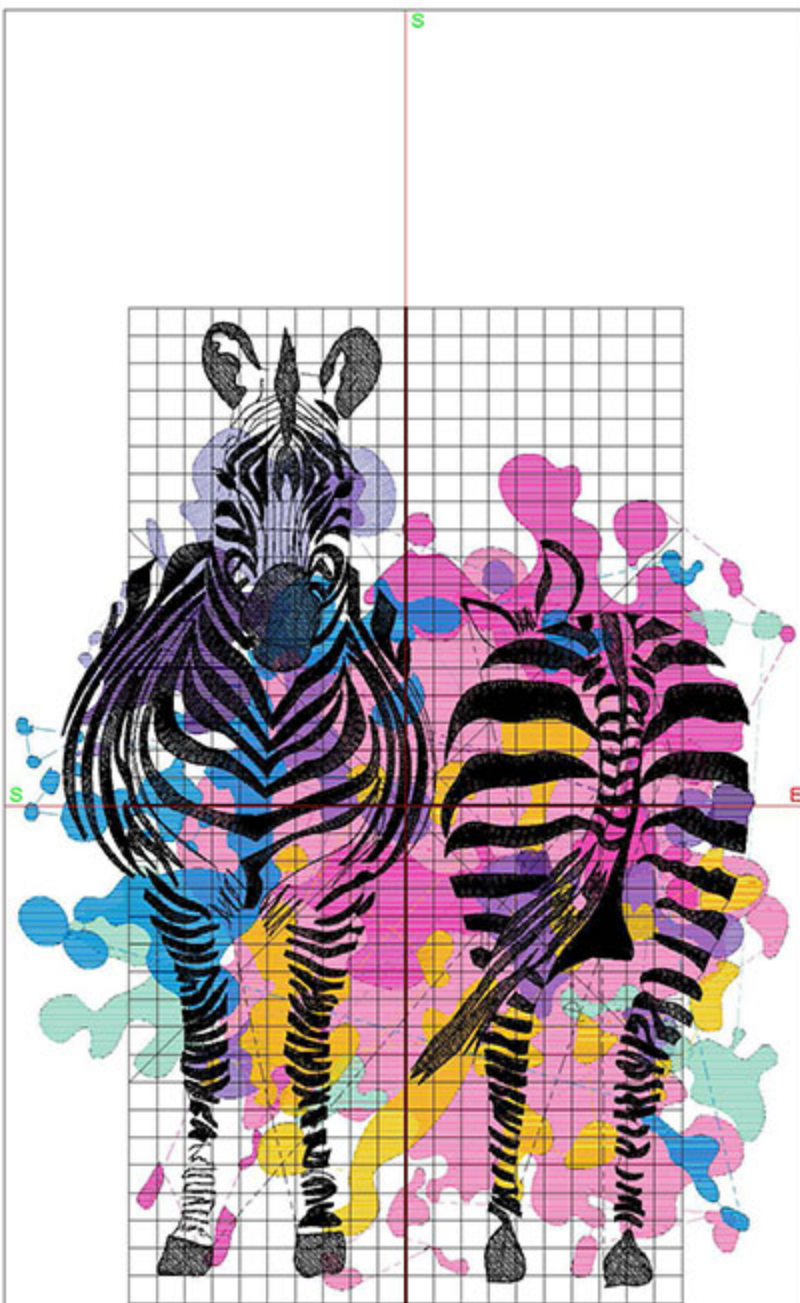

Design Worksheet

BERNINA Embroidery Software DesignerPlus
Design: ZITColorSplashProfile14x14

Stitches: 155262
Colors: 10
Height: 349.9 mm
Width: 315.4 mm
Zoom: 0.38

Total bobbin: 352.87m

Color Film:

#	Chart	Code	Name	Thread
1.		1921	Bubble Gum Pink	222.30m
2.		1709	Shocking Pink	69.93m
3.		1933	Lavender Lilac	24.77m
4.		1832	Majestic Purple	40.04m
5.		1845	Mint	26.24m
6.		1683	Lemon Drop	59.84m
7.		1977	Peacock Blue	52.98m
8.		1922	Regal Purple	19.13m
9.		1800	Emerald Black	390.28m
10.		BERNINA 15	White	0.50m

Machine runtime: 3:44:06

Design Worksheet

BERNINA Embroidery Software DesignerPlus
Design: ZITColorsplashZebras14x14

Stitches: 119499
Colors: 9
Height: 349.7 mm
Width: 281.4 mm
Zoom: 0.43

Total bobbin: 285.27m

Color Film:

#	Chart	Code	Name	Thread
1.		1921	Bubble Gum Pink	178.13m
2.		1709	Shocking Pink	56.60m
3.		1933	Lavender Lilac	19.94m
4.		1832	Majestic Purple	32.55m
5.		1845	Mint	21.21m
6.		1683	Lemon Drop	48.94m
7.		1977	Peacock Blue	43.25m
8.		1922	Regal Purple	15.44m
9.		1800	Emerald Black	304.35m

#	Chart	Code	Name	Thread
1.		1977	Peacock Blue	22.19m
2.		1683	Lemon Drop	20.08m
3.		1709	Shocking Pink	25.36m
4.		1800	Emerald Black	238.84m

Machine runtime: 1:28:19

Design Worksheet

BERNINA Embroidery Software DesignerPlus