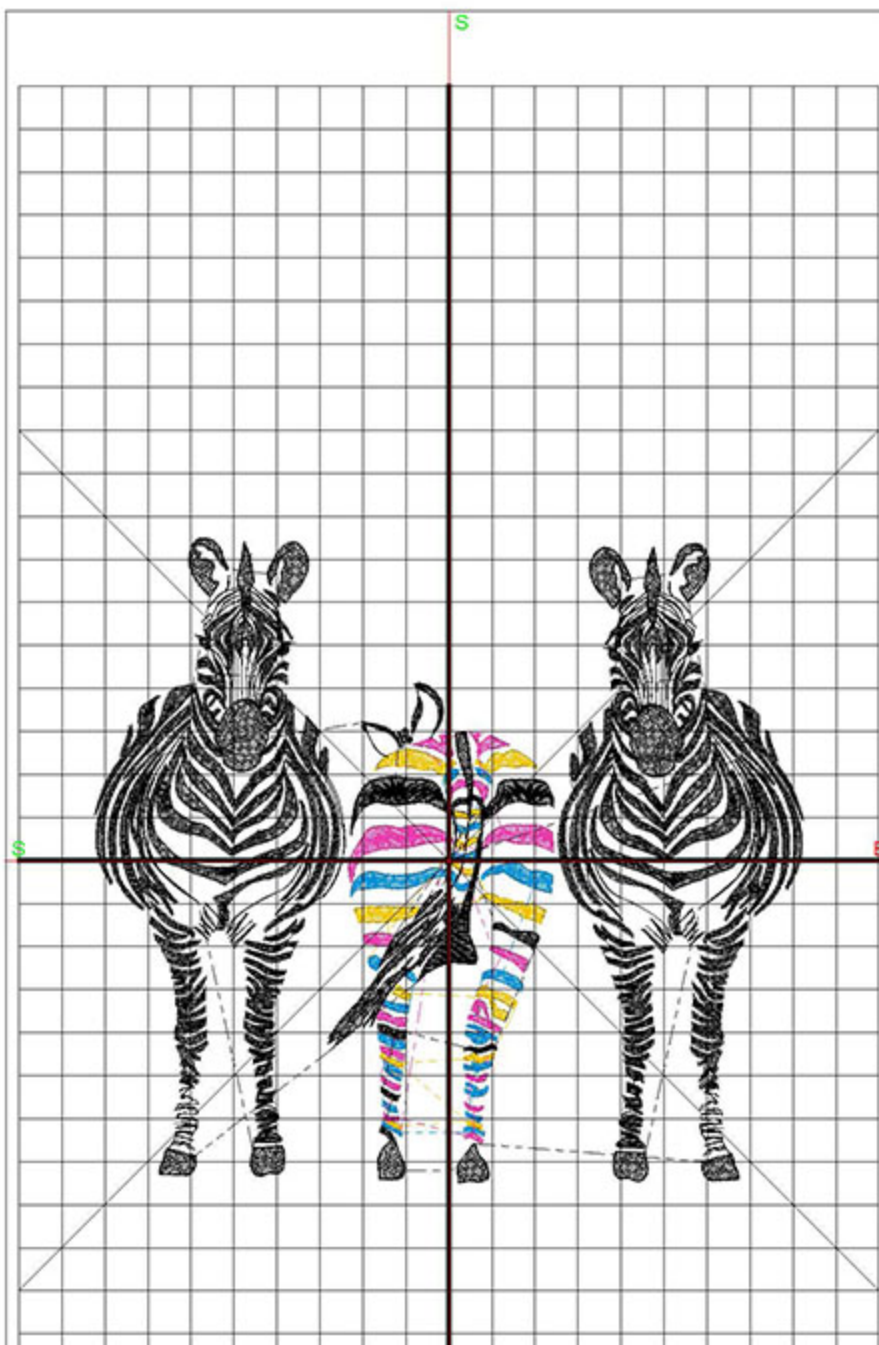

Design Worksheet

BERNINA Embroidery Software DesignerPlus
Design: ZITColorSplashProfile6x8

Stitches: 50603
Colors: 10
Height: 166.4 mm
Width: 149.9 mm
Zoom: 0.60

Total bobbin: 87.75m

Color Film:

#	Chart	Code	Name	Thread
1.		1921	Bubble Gum Pink	52.60m
2.		1709	Shocking Pink	18.35m
3.		1933	Lavender Lilac	6.46m
4.		1832	Majestic Purple	10.68m
5.		1845	Mint	7.17m
6.		1683	Lemon Drop	16.84m
7.		1977	Peacock Blue	14.37m
8.		1922	Regal Purple	5.02m
9.		1800	Emerald Black	117.63m
10.		15	White	0.19m

Color Film:

#	Chart	Code	Name	Thread
1.		1921	Bubble Gum Pink	52.56m
2.		1709	Shocking Pink	18.31m
3.		1933	Lavender Lilac	6.45m
4.		1832	Majestic Purple	10.68m
5.		1845	Mint	7.16m
6.		1683	Lemon Drop	16.85m
7.		1977	Peacock Blue	14.43m
8.		1922	Regal Purple	5.01m
9.		1800	Emerald Black	113.10m

Total bobbin: 43.73m

Color Film:

#	Chart	Code	Name	Thread
1.		1977	Peacock Blue	9.52m
2.		1683	Lemon Drop	8.02m
3.		1709	Shocking Pink	10.13m
4.		1800	Emerald Black	98.47m

Machine runtime: 0:47:28

Design Worksheet

BERNINA Embroidery Software DesignerPlus

Design: ZITOddManThree6x8

Stitches: 31139

Colors: 4

Height: 150.0 mm

Width: 164.8 mm

Zoom: 0.63

Total bobbin: 42.93m