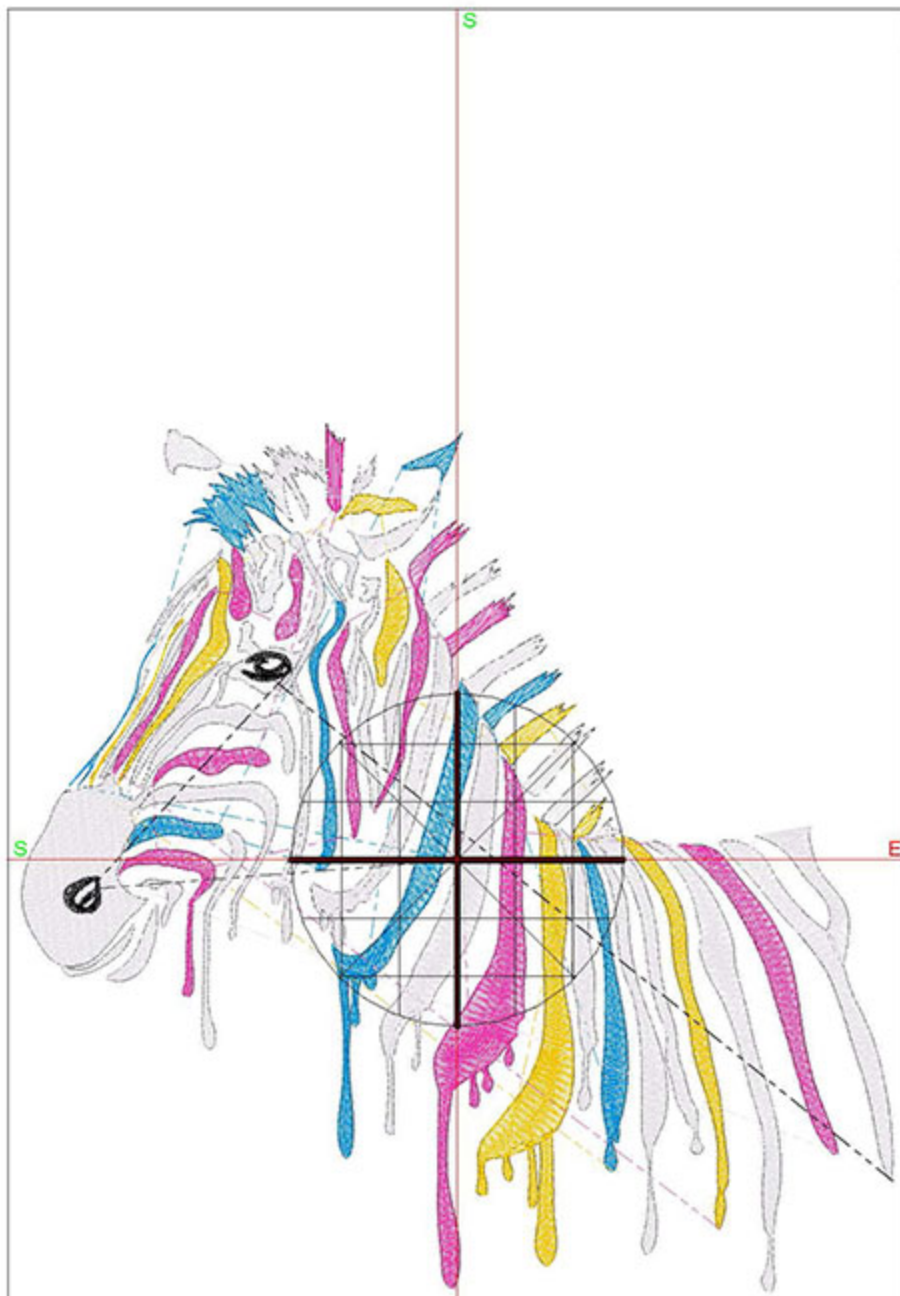

Design Worksheet

BERNINA Embroidery Software DesignerPlus
Design: ZITColorSplashProfile6x8

Stitches: 50603
Colors: 10
Height: 166.4 mm
Width: 149.9 mm
Zoom: 0.60

Total bobbin: 87.75m

Color Film:

#	Chart	Code	Name	Thread
1.		1921	Bubble Gum Pink	52.60m
2.		1709	Shocking Pink	18.35m
3.		1933	Lavender Lilac	6.46m
4.		1832	Majestic Purple	10.68m
5.		1845	Mint	7.17m
6.		1683	Lemon Drop	16.84m
7.		1977	Peacock Blue	14.37m
8.		1922	Regal Purple	5.02m
9.		1800	Emerald Black	117.63m
10.		15	White	0.19m

#	Chart	Code	Name	Thread
1.	■	1800	Emerald Black	83.04m
2.	■	1709	Shocking Pink	25.35m
3.	■	1977	Peacock Blue	18.79m
4.	■	1801	Super White	0.17m
5.	■	1683	Lemon Drop	15.37m

Machine runtime: 0:46:18

Design Worksheet

BERNINA Embroidery Software DesignerPlus

Design: ZITZebralnReverse6x8

Stitches: 18719

Colors: 5

Height: 149.5 mm

Width: 150.8 mm

Zoom: 0.85

Total bobbin: 36.60m

Color Film:

#	Chart	Code	Name	Thread
1.	 Madeira Polyneon	1977	Peacock Blue	12.98m
2.	 Madeira Polyneon	1683	Lemon Drop	13.75m
3.	 Madeira Polyneon	1709	Shocking Pink	18.52m
4.	 Madeira Polyneon	1801	Super White	52.39m
5.	 Madeira Polyneon	1800	Emerald Black	1.56m