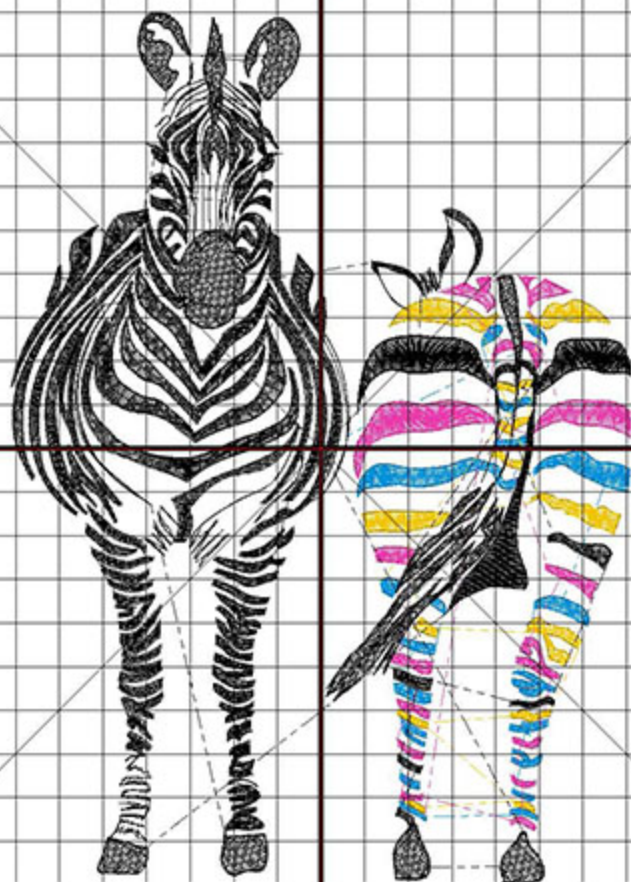

Design Worksheet

BERNINA Embroidery Software DesignerPlus
Design: ZITColorSplashProfile6x8

Stitches: 50603
Colors: 10
Height: 166.4 mm
Width: 149.9 mm
Zoom: 0.60

Total bobbin: 87.75m

Color Film:

#	Chart	Code	Name	Thread
1.		1921	Bubble Gum Pink	52.60m
2.		1709	Shocking Pink	18.35m
3.		1933	Lavender Lilac	6.46m
4.		1832	Majestic Purple	10.68m
5.		1845	Mint	7.17m
6.		1683	Lemon Drop	16.84m
7.		1977	Peacock Blue	14.37m
8.		1922	Regal Purple	5.02m
9.		1800	Emerald Black	117.63m
10.		15	White	0.19m

Color Film:

#	Chart	Code	Name	Thread
1.		1921	Bubble Gum Pink	52.56m
2.		1709	Shocking Pink	18.31m
3.		1933	Lavender Lilac	6.45m
4.		1832	Majestic Purple	10.68m
5.		1845	Mint	7.16m
6.		1683	Lemon Drop	16.85m
7.		1977	Peacock Blue	14.43m
8.		1922	Regal Purple	5.01m
9.		1800	Emerald Black	113.10m

Machine runtime: 1:27:13

Design Worksheet

BERNINA Embroidery Software DesignerPlus
Design: ZITOddMan6x8

Stitches: 26173

Colors: 4

Height: 199.8 mm

Width: 142.2 mm

Zoom: 0.64

Total bobbin: 43.73m

Color Film:

#	Chart	Code	Name	Thread
1.		1977	Peacock Blue	9.52m
2.		1683	Lemon Drop	8.02m
3.		1709	Shocking Pink	10.13m
4.		1800	Emerald Black	98.47m

Machine runtime: 0:47:28

Design Worksheet