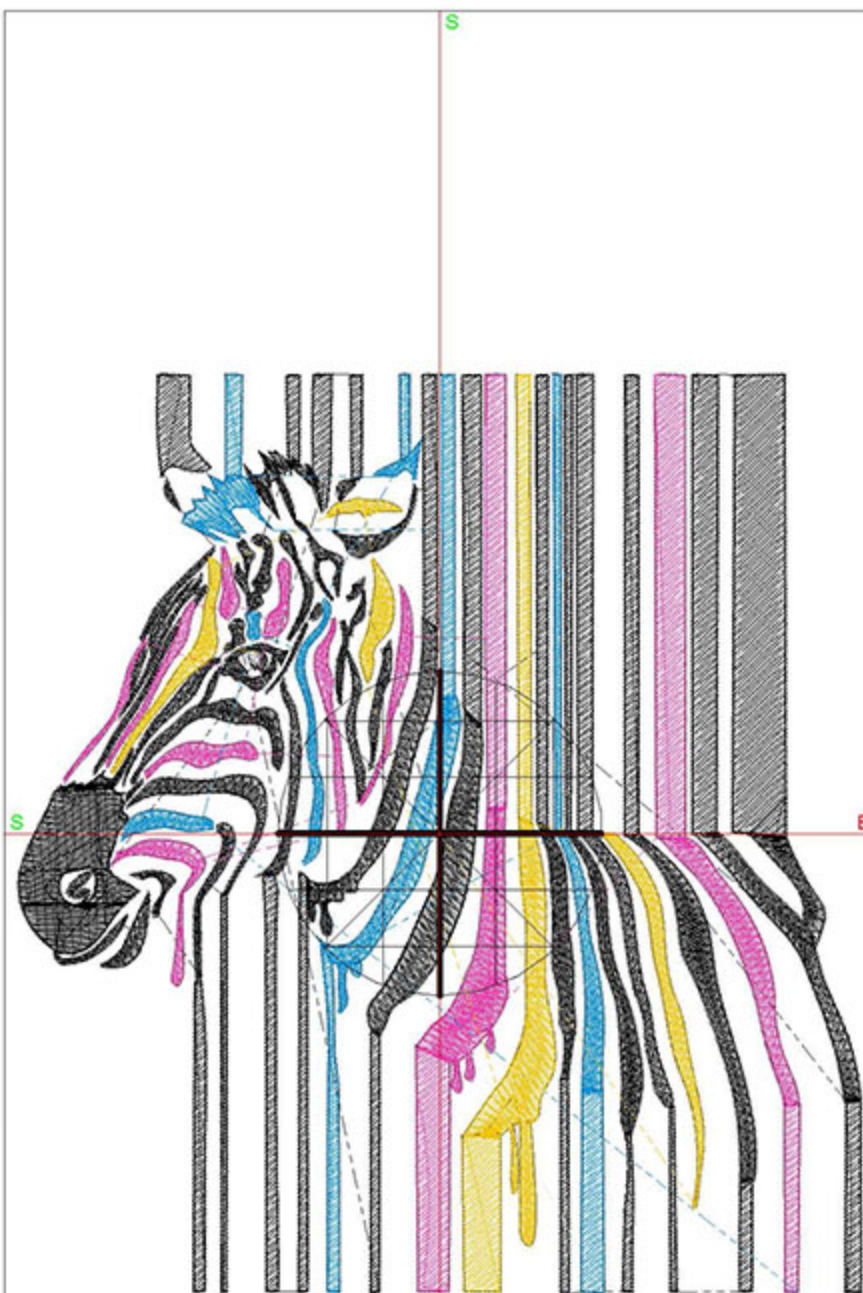

Design Worksheet

BERNINA Embroidery Software DesignerPlus
Design: ZITColorSplashProfile6x8

Stitches: 50603
Colors: 10
Height: 166.4 mm
Width: 149.9 mm
Zoom: 0.60

Total bobbin: 87.75m

Color Film:

#	Chart	Code	Name	Thread
1.		1921	Bubble Gum Pink	52.60m
2.		1709	Shocking Pink	18.35m
3.		1933	Lavender Lilac	6.46m
4.		1832	Majestic Purple	10.68m
5.		1845	Mint	7.17m
6.		1683	Lemon Drop	16.84m
7.		1977	Peacock Blue	14.37m
8.		1922	Regal Purple	5.02m
9.		1800	Emerald Black	117.63m
10.		15	White	0.19m

Stitches: 33605

Colors: 9

Height: 149.9 mm

Width: 182.2 mm

Zoom: 0.62

Total bobbin: 49.75m

Color Film:

#	Chart	Code	Name	Thread
1.	Blue	1943	Dark Periwinkle	9.19m
2.	Orange	1621	Rust	5.22m
3.	Light Green	1845	Mint	2.07m
4.	Pink	1709	Shocking Pink	4.76m
5.	Blue	1977	Peacock Blue	20.78m
6.	Pink	1921	Bubble Gum Pink	5.95m
7.	Purple	1832	Majestic Purple	6.55m
8.	Yellow	1683	Lemon Drop	4.02m
9.	Black	1800	Emerald Black	92.62m

Design: ZITZebralnColor8x8

Stitches: 28484

Colors: 5

Height: 163.5 mm

Width: 149.9 mm

Zoom: 0.86

Total bobbin: 50.81m

Color Film:

#	Chart	Code	Name	Thread
1.	■	1800	Emerald Black	83.04m
2.	■	1709	Shocking Pink	25.35m
3.	■	1977	Peacock Blue	18.79m
4.	■	1801	Super White	0.17m
5.	■	1683	Lemon Drop	15.37m

Machine runtime: 0:46:18

Design Worksheet