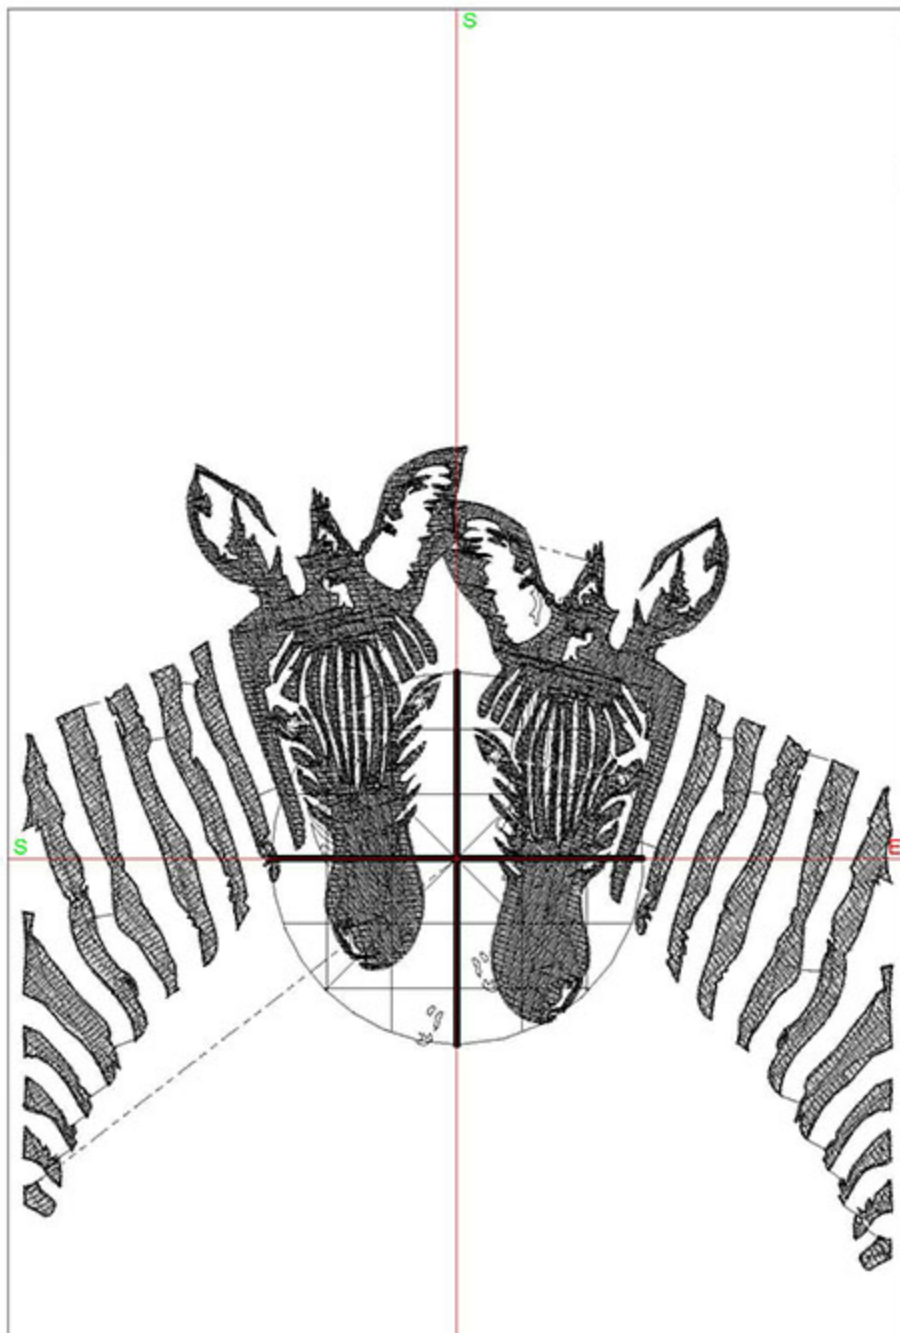

Total bobbin: 28.43m

Color Film:

#	Chart	Code	Name	Thread
1.	■	Madeira Polyneon 1800	Emerald Black	91.52m
2.	□	BERNINA	15 White	0.44m

Machine runtime: 0:30:53