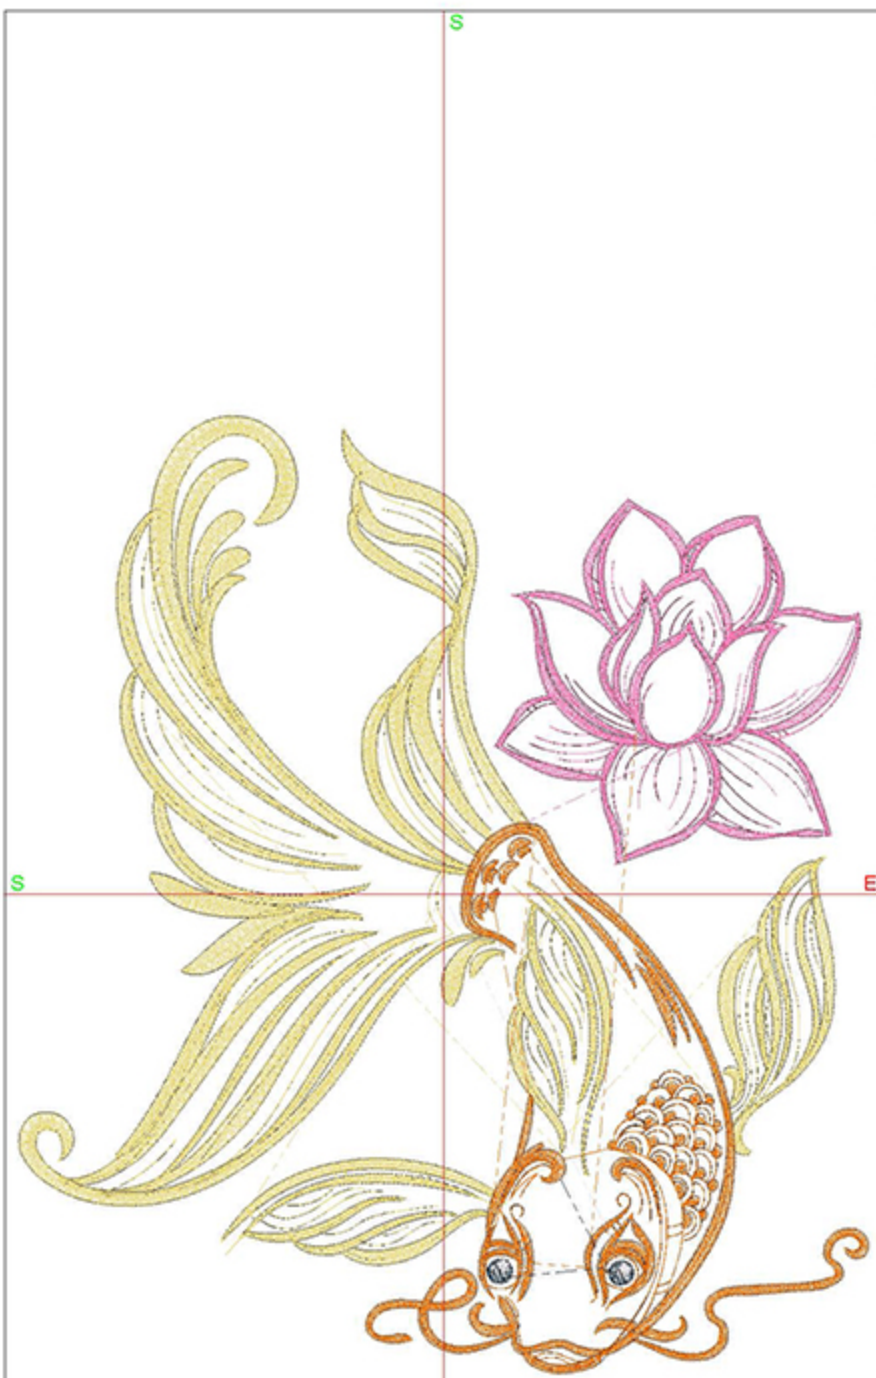

Design Worksheet

Zoom: 0.78

BERNINA Embroidery  
Software DesignerPlus

Name: GKDoubleDouble5x7.ART

Height: 102.3 mm

Width: 174.9 mm

Stitches: 26134

Colors: 2

Module	Runtime (hr:min:sec)
Default	1:10:12

Design Worksheet

Zoom: 1.31

BERNINA Embroidery  
Software DesignerPlus

Name: GKDoubleLotus5x7.ART

Height: 174.8 mm  
 Width: 95.9 mm  
 Stitches: 20902  
 Colors: 5  
 Color changes: 5  
 Trims: 20  
 Machine format: Bernina  
 Hoop: Designer Royal (360 x 200)  
 Total bobbin: 24.64m

Module	Runtime (hr:min:sec)
Default	1:17:59

Design Worksheet

Zoom: 0.72

BERNINA Embroidery  
Software DesignerPlus

Name: GKSideViewSun5x7.ART

Height: 174.9 mm  
 Width: 174.9 mm  
 Stitches: 31765  
 Colors: 7  
 Color changes: 7  
 Trims: 18  
 Machine format: Bernina  
 Hoop: BERNINA E16 9cm - 3.51in Round  
 Total bobbin: 41.39m

Machine runtime:

Module	Runtime (hr.min:sec)
Default	1:12:09

Design Worksheet

Zoom: 0.98

BERNINA Embroidery  
Software DesignerPlus

Name: GKSwirlTail5x7.ART60

Height: 143.7 mm  
 Width: 127.6 mm  
 Stitches: 22427  
 Colors: 5  
 Color changes: 4  
 Trims: 21  
 Machine format: Bernina  
 Hoop: Designer Royal (360 x 200)  
 Total bobbin: 32.85m