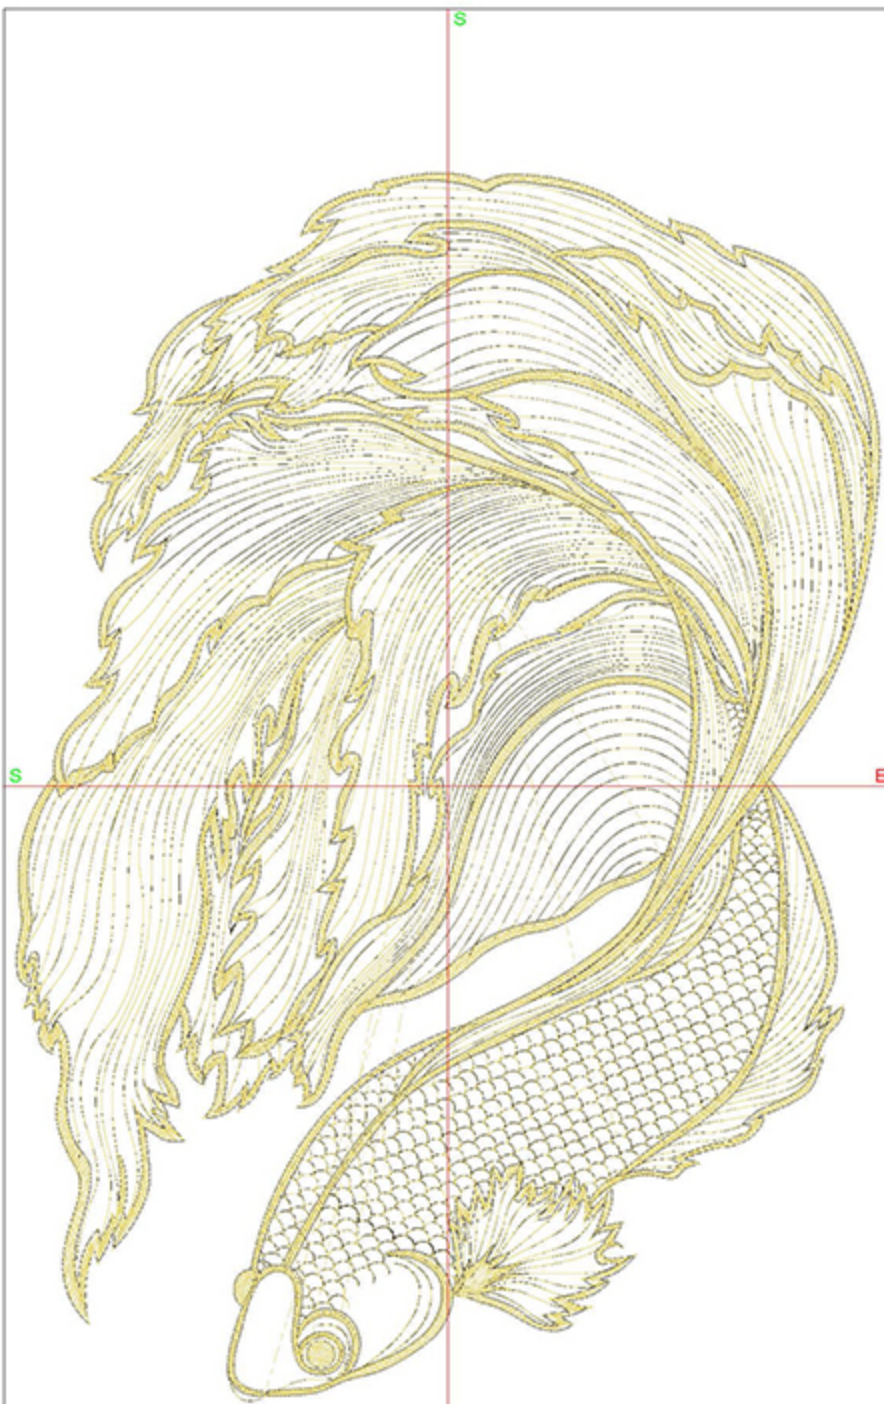

Design Worksheet

Zoom: 0.78

BERNINA Embroidery  
Software DesignerPlus

Name: GKDoubleDouble5x7.ART

Height: 102.3 mm

Width: 174.9 mm

Stitches: 26134

Colors: 2

Module	Runtime (hr:min:sec)
Default	1:10:12

Design Worksheet

Zoom: 1.31

BERNINA Embroidery  
Software DesignerPlus

Name: GKDoubleLotus5x7.ART

Height: 174.8 mm  
 Width: 95.9 mm  
 Stitches: 20902  
 Colors: 5  
 Color changes: 5  
 Trims: 20  
 Machine format: Bernina  
 Hoop: Designer Royal (360 x 200)  
 Total bobbin: 24.64m

Width: 119.5 mm

Stitches: 32549

Colors: 1

Color changes: 0

Trims: 50

Machine format: Bernina

Hoop: Designer Royal (360 x 200)

Total bobbin: 44.76m

Color Sequence:

#	Color	Code	Name	Chart
1.	1	7008	S-11 Gold Metallic	Yenmet

Machine runtime:

Module	Runtime (hr:min:sec)
Default	1:24:19

Design Worksheet

Zoom: 0.80

BERNINA Embroidery  
Software DesignerPlus