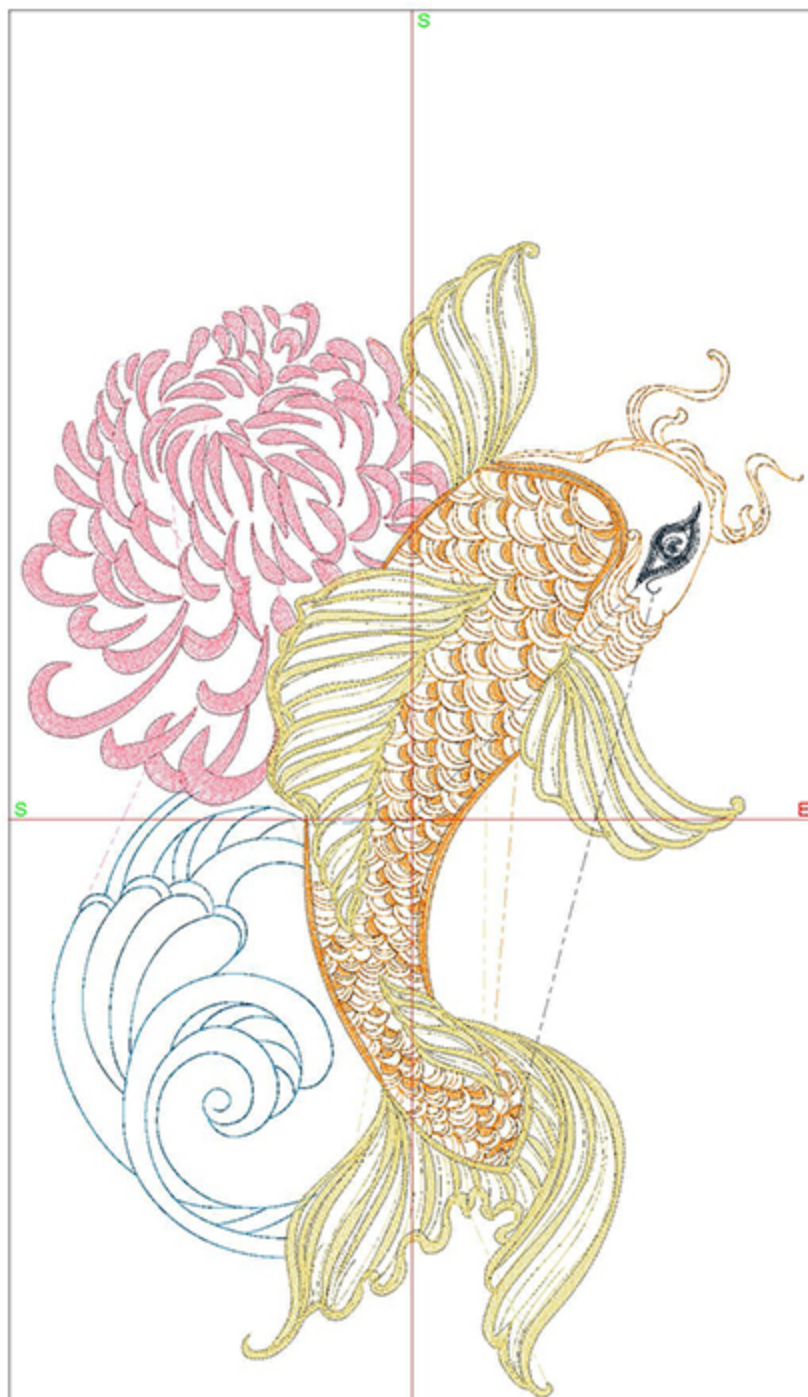

Design Worksheet

Zoom: 0.78

BERNINA Embroidery  
Software DesignerPlus

Name: GKDoubleDouble5x7.ART

Height: 102.3 mm

Width: 174.9 mm

Stitches: 26134

Colors: 2

Module	Runtime (hr:min:sec)
Default	1:10:12

Design Worksheet

Zoom: 1.31

BERNINA Embroidery  
Software DesignerPlus

Name: GKDoubleLotus5x7.ART

Height: 174.8 mm  
 Width: 95.9 mm  
 Stitches: 20902  
 Colors: 5  
 Color changes: 5  
 Trims: 20  
 Machine format: Bernina  
 Hoop: Designer Royal (360 x 200)  
 Total bobbin: 24.64m

Color Sequence:

#	Color	Code	Name	Chart
1.	1	7008 S-11	Gold Metallic	Yenmet
2.	2	1778	Carrot	Madeira Polyneon
3.	4	1506	Deep Steel Blue	Madeira Polyneon
4.	1	7008 S-11	Gold Metallic	Yenmet

Machine runtime:

Module	Runtime (hr.min:sec)
Default	1:04:03

Design Worksheet

Zoom: 1.06

BERNINA Embroidery  
Software DesignerPlus

Name: GKPinkMum5x7.ART60

Height: 175.0 mm  
 Width: 118.0 mm  
 Stitches: 29095  
 Colors: 5  
 Color changes: 4  
 Trims: 24  
 Machine format: Bernina  
 Hoop: BERNINA E16 9cm - 3.51in Round  
 Total bobbin: 35.86m