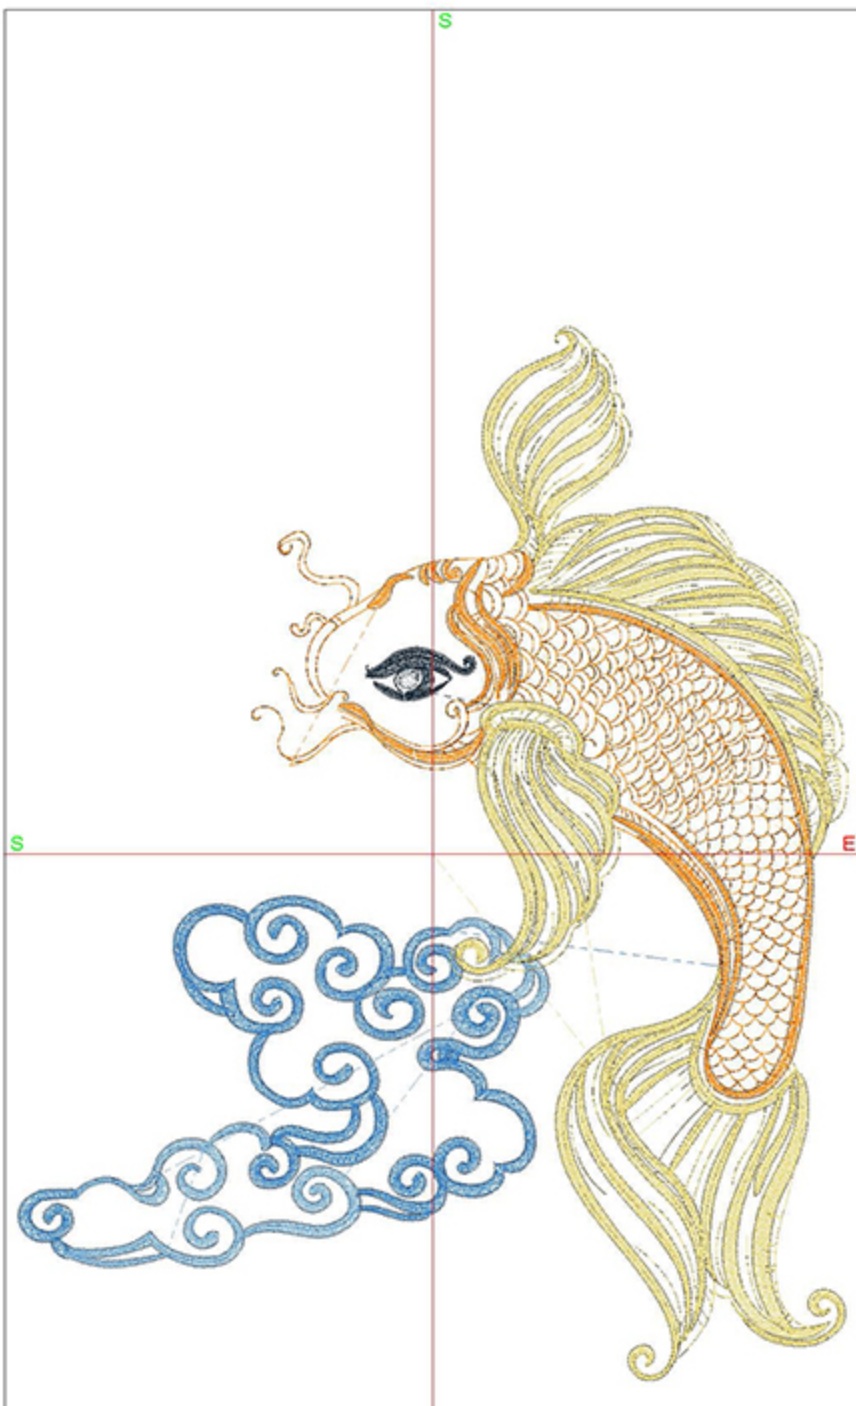

Name: GKJumping5x7.ART

Height: 164.7 mm
Width: 127.2 mm
Stitches: 25408
Colors: 6
Color changes: 6
Trims: 13
Machine format: Bernina
Hoop: Designer Royal (360 x 200)
Total bobbin: 32.70m

Color Sequence:

#	Color	Code	Name	Chart
1.	6	7008 S-11	Gold Metallic	Yenmet
2.	9	1965	Orange Peel	Madeira Polyneon
3.	3	1733	Blue Jay	Madeira Polyneon
4.	4	1628	Worn Denim	Madeira Polyneon
5.	6	7008 S-11	Gold Metallic	Yenmet
6.	2	1506	Deep Steel Blue	Madeira Polyneon
7.	15	15	White	BERNINA

Machine runtime:

Module	Runtime (hr:min:sec)
Default	1:00:29