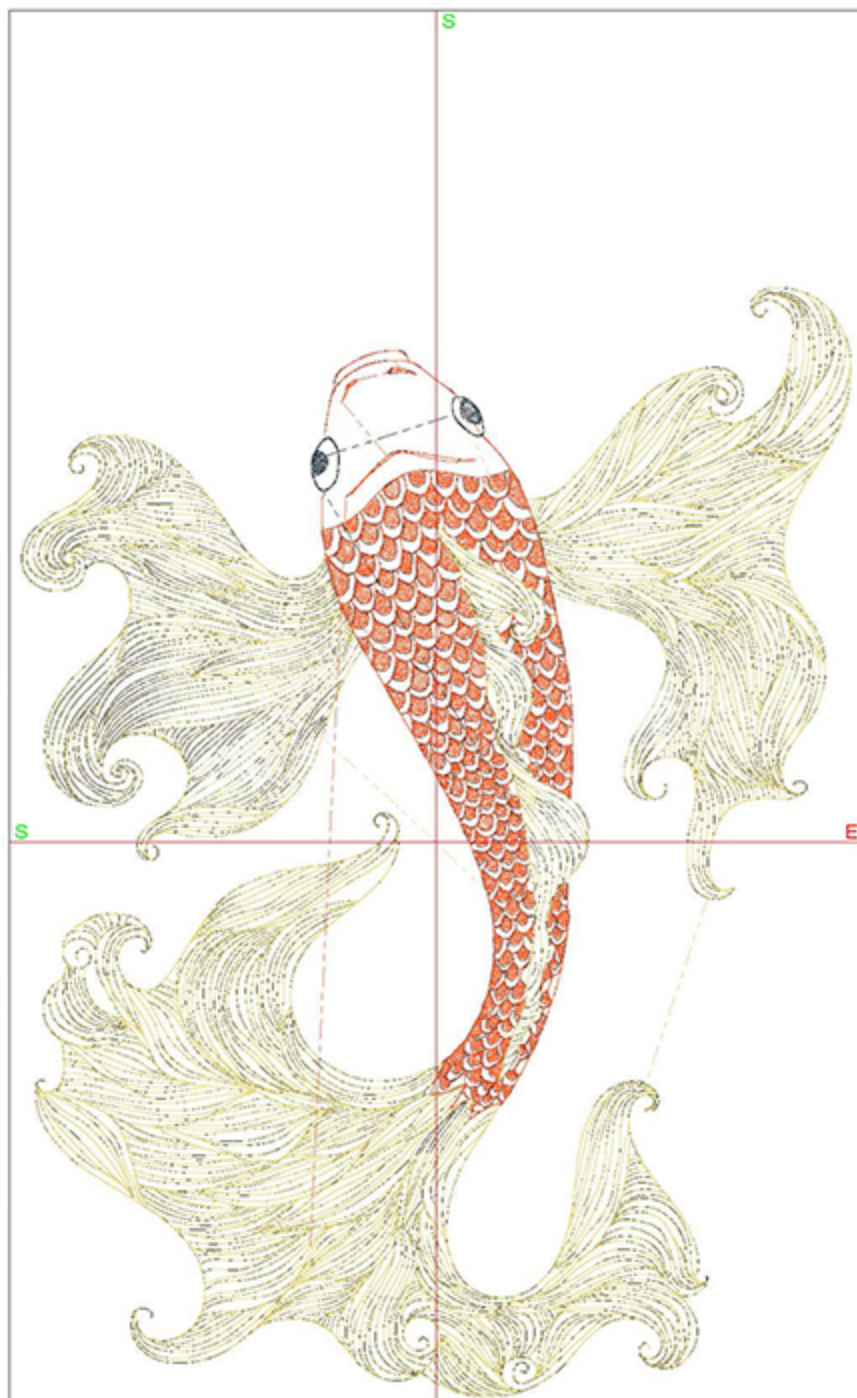

Design Worksheet

Zoom: 0.78

BERNINA Embroidery  
Software DesignerPlus

Name: GKDoubleDouble5x7.ART

Height: 102.3 mm

Width: 174.9 mm

Stitches: 26134

Colors: 2

Module	Runtime (hr:min:sec)
Default	1:10:12

Design Worksheet

Zoom: 1.31

BERNINA Embroidery  
Software DesignerPlus

Name: GKDoubleLotus5x7.ART

Height: 174.8 mm  
 Width: 95.9 mm  
 Stitches: 20902  
 Colors: 5  
 Color changes: 5  
 Trims: 20  
 Machine format: Bernina  
 Hoop: Designer Royal (360 x 200)  
 Total bobbin: 24.64m

Machine runtime:

Module	Runtime (hr:min:sec)
Default	1:00:29

Design Worksheet

Zoom: 0.99

BERNINA Embroidery  
Software DesignerPlus

Name: GKOrangeKoi5x7.ART

Height: 174.9 mm  
 Width: 126.6 mm  
 Stitches: 26887  
 Colors: 3  
 Color changes: 3  
 Trims: 16  
 Machine format: Bernina  
 Hoop: Designer Royal (360 x 200)  
 Total bobbin: 32.06m