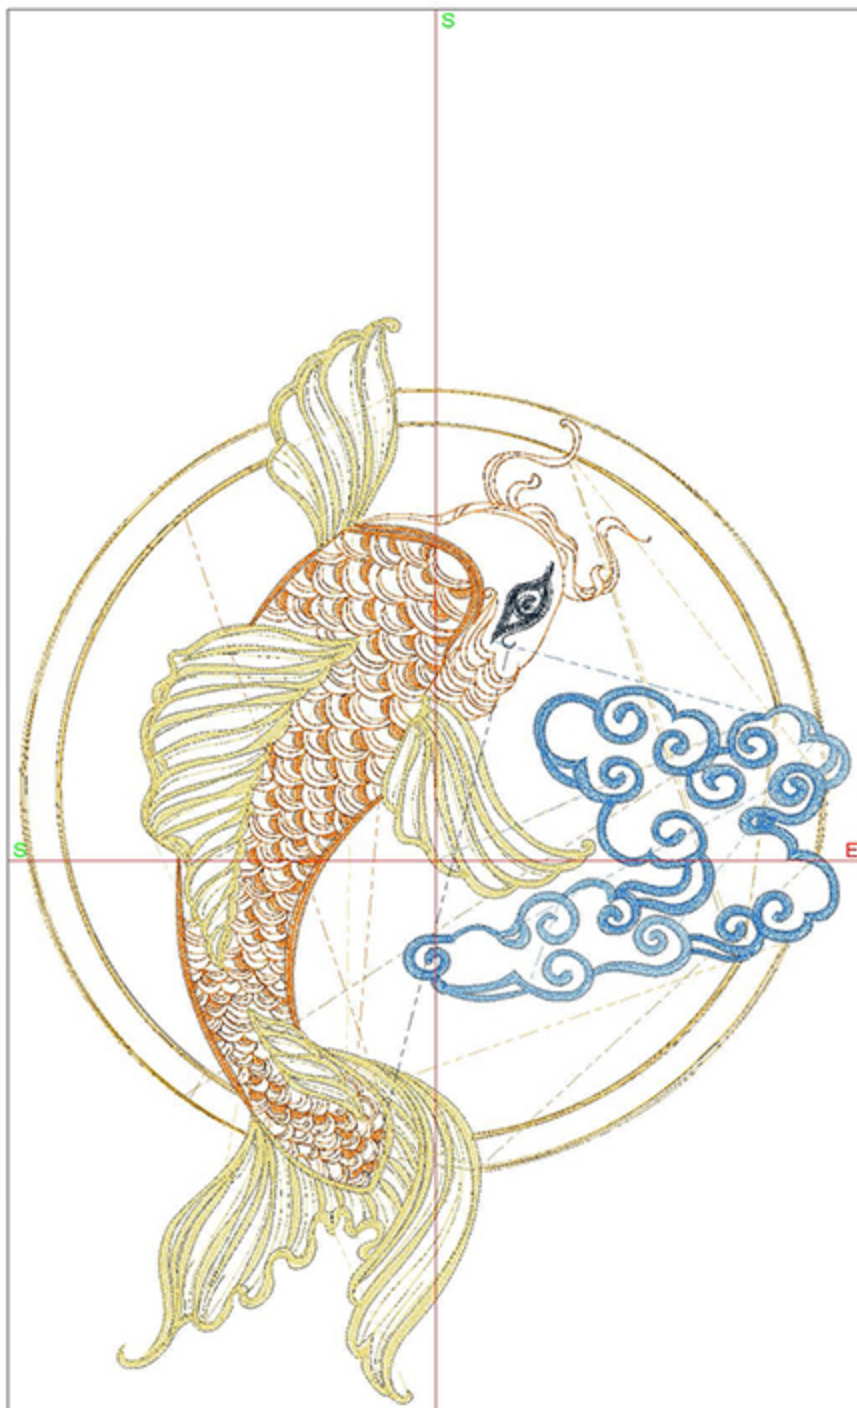

Design Worksheet

Zoom: 0.78

BERNINA Embroidery  
Software DesignerPlus

Name: GKDoubleDouble5x7.ART

Height: 102.3 mm

Width: 174.9 mm

Stitches: 26134

Colors: 2

Module	Runtime (hr:min:sec)
Default	1:10:12

Design Worksheet

Zoom: 1.31

BERNINA Embroidery  
Software DesignerPlus

Name: GKDoubleLotus5x7.ART

Height: 174.8 mm  
 Width: 95.9 mm  
 Stitches: 20902  
 Colors: 5  
 Color changes: 5  
 Trims: 20  
 Machine format: Bernina  
 Hoop: Designer Royal (360 x 200)  
 Total bobbin: 24.64m

Module	Runtime (hr:min:sec)
Default	1:17:59

Design Worksheet

Zoom: 0.72

BERNINA Embroidery  
Software DesignerPlus

Name: GKSideViewSun5x7.ART

Height: 174.9 mm  
 Width: 174.9 mm  
 Stitches: 31765  
 Colors: 7  
 Color changes: 7  
 Trims: 18  
 Machine format: Bernina  
 Hoop: BERNINA E16 9cm - 3.51in Round  
 Total bobbin: 41.39m

Machine runtime:

Module	Runtime (hr:min:sec)
Default	1:15:56

Design Worksheet

Zoom: 0.99

BERNINA Embroidery  
Software DesignerPlus

Name: GKSunCircle5x7.ART

Height: 168.6 mm  
 Width: 127.2 mm  
 Stitches: 28304  
 Colors: 7  
 Color changes: 6  
 Trims: 35  
 Machine format: Bernina  
 Hoop: Designer Royal (360 x 200)  
 Total bobbin: 33.23m