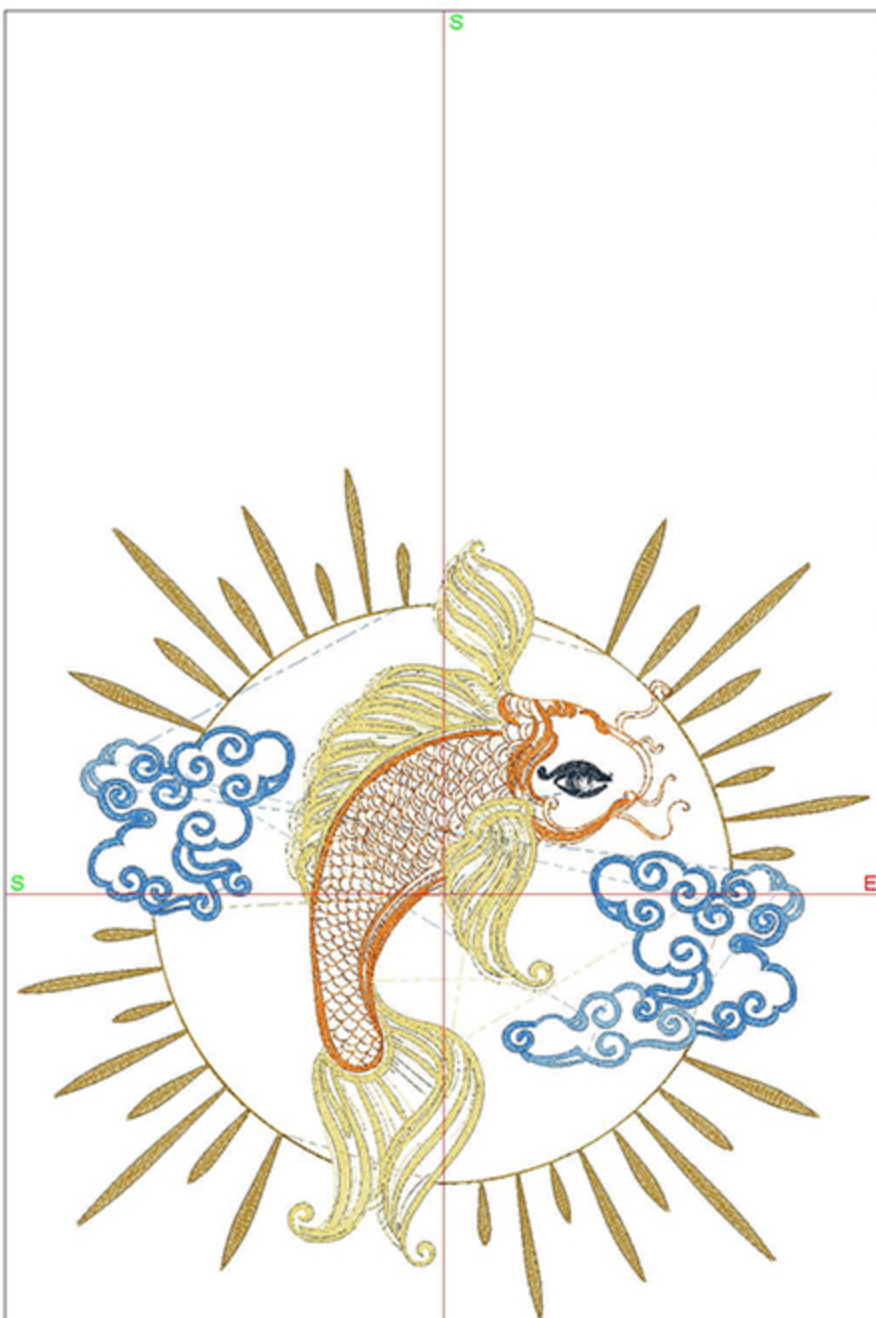

Module	Runtime (hr:min:sec)
Default	1:10:12

Design Worksheet

Zoom: 1.31

BERNINA Embroidery  
Software DesignerPlus

Name: GKDoubleLotus5x7.ART

Height: 174.8 mm  
 Width: 95.9 mm  
 Stitches: 20902  
 Colors: 5  
 Color changes: 5  
 Trims: 20  
 Machine format: Bernina  
 Hoop: Designer Royal (360 x 200)  
 Total bobbin: 24.64m

Machine runtime:

Module	Runtime (hr:min:sec)
Default	1:11:01

Design Worksheet

Zoom: 0.94

BERNINA Embroidery  
Software DesignerPlus

Name: GKSideView5x7.ART

Height: 172.4 mm  
 Width: 127.2 mm  
 Stitches: 28221  
 Colors: 3  
 Color changes: 3  
 Trims: 62  
 Machine format: Bernina  
 Hoop: BERNINA E16 9cm - 3.51in Round  
 Total bobbin: 40.36m

Module	Runtime (hr:min:sec)
Default	1:17:59

Design Worksheet

Zoom: 0.72

BERNINA Embroidery  
Software DesignerPlus

Name: GKSideViewSun5x7.ART

Height: 174.9 mm  
 Width: 174.9 mm  
 Stitches: 31765  
 Colors: 7  
 Color changes: 7  
 Trims: 18  
 Machine format: Bernina  
 Hoop: BERNINA E16 9cm - 3.51in Round  
 Total bobbin: 41.39m