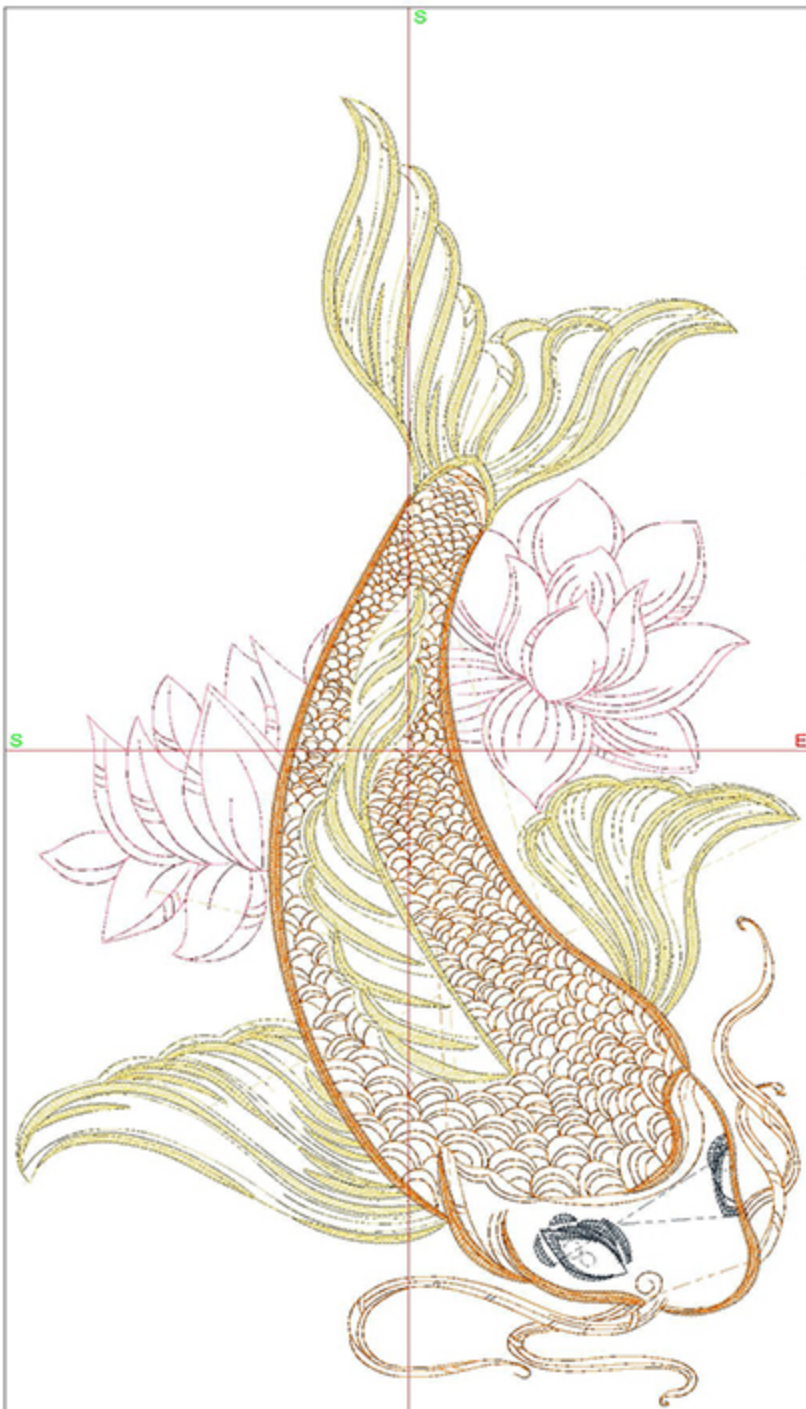

Design Worksheet

Zoom: 0.78

BERNINA Embroidery  
Software DesignerPlus

Name: GKDoubleDouble5x7.ART

Height: 102.3 mm

Width: 174.9 mm

Stitches: 26134

Colors: 2

Color changes: 1

Trims: 50

Machine format: Bernina

Hoop: Designer Royal (360 x 200)

Total bobbin: 29.44m

Color Sequence:

#	Color	Code	Name	Chart
1.	1	1670	Vegas Gold	Madeira Polyneon
2.	9	9	Orange	BERNINA

Machine runtime:

Module	Runtime (hr:min:sec)
Default	1:10:12

Design Worksheet

Zoom: 1.31

BERNINA Embroidery  
Software DesignerPlus

Name: GKDoubleLotus5x7.ART

Height: 174.8 mm  
 Width: 95.9 mm  
 Stitches: 20902  
 Colors: 5  
 Color changes: 5  
 Trims: 20  
 Machine format: Bernina  
 Hoop: Designer Royal (360 x 200)  
 Total bobbin: 24.64m