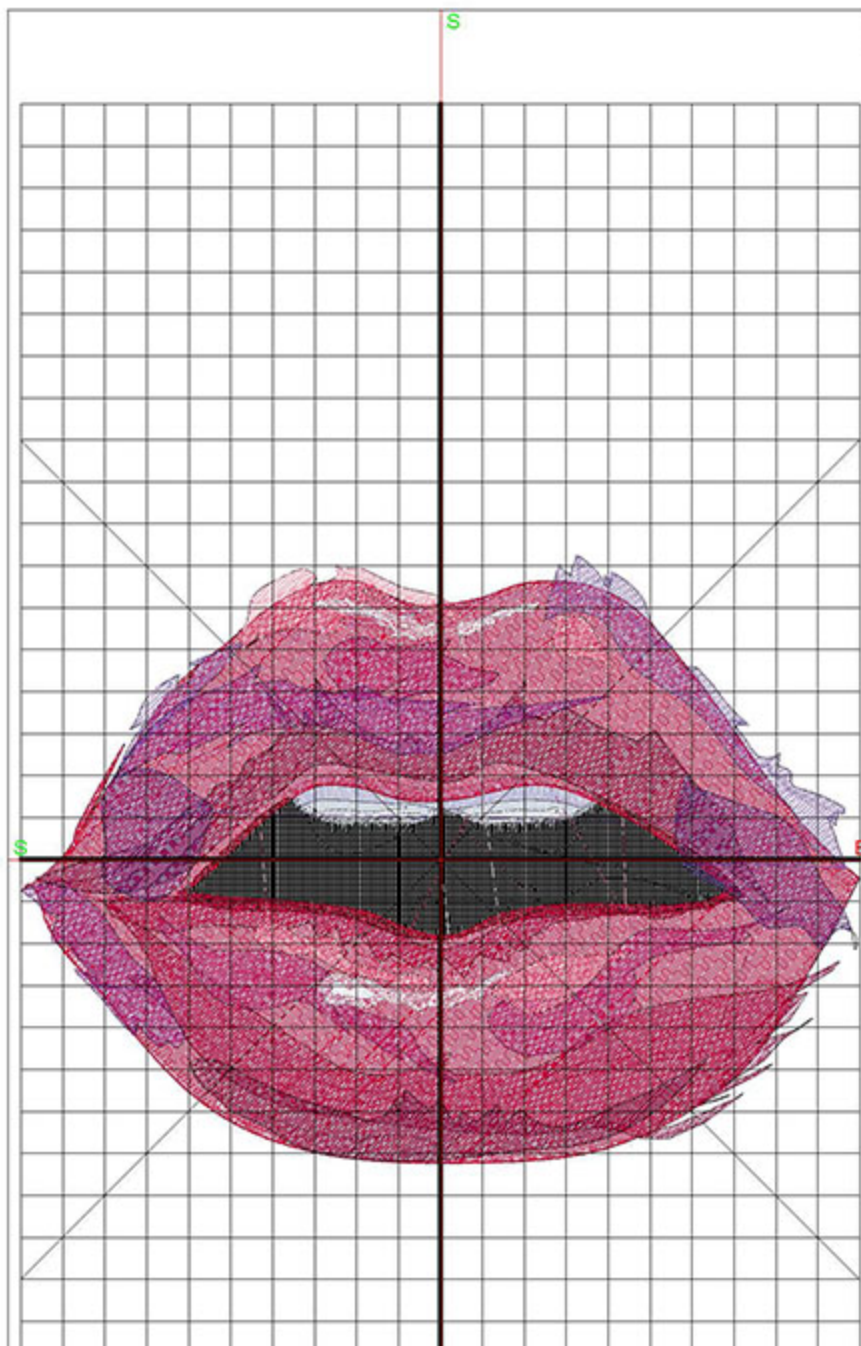

Zoom: 0.61

Total bobbin: 60.88m

Color Film:

#	Chart	Code	Name	Thread
1.		Madeira Polyneon	1951 Pumpkin Chiffon	10.29m
2.		Madeira Polyneon	1842 True Blue	12.56m
3.		Madeira Polyneon	1828 Work Shirt	4.69m
4.		Madeira Polyneon	1965 Orange Peel	4.83m
5.		Madeira Polyneon	1522 Lavender Blue	6.52m
6.		Madeira Polyneon	1952 Melon Burst	9.33m
7.		Madeira Polyneon	1800 Emerald Black	9.10m
8.		Madeira Polyneon	1810 Gray Haze	7.16m
9.		Madeira Polyneon	1630 Lavendula	1.65m
10.		Madeira Polyneon	1629 Ice	2.56m
11.		Madeira Polyneon	1721 Flamingo Pink	48.78m
12.		Madeira Polyneon	1709 Shocking Pink	15.95m
13.		Madeira Polyneon	1921 Bubble Gum Pink	14.27m
14.		Madeira Polyneon	1710 Magenta	4.71m
15.		Madeira Polyneon	1981 Carmine	0.85m
16.		BERNINA	15 White	12.31m

Machine runtime: 1:04:11

Design Worksheet

BERNINA Embroidery Software DesignerPlus

Design: MFPaintedLips6x8

Stitches: 41000

Colors: 12

Height: 145.0 mm

Width: 199.7 mm

Zoom: 0.62

Total bobbin: 105.24m

Color Film:

#	Chart	Code	Name	Thread
1.	■	1800	Emerald Black	26.08m
2.	■	1610	Silver	5.26m
3.	■	1630	Lavendula	2.18m
4.	■	1801	Super White	1.13m
5.	■	1838	Brick Red	144.72m
6.	■	1781	Radish	20.90m
7.	■	1785	Bordeaux	17.29m
8.	■	1787	Fuchsia	9.52m
9.	■	1832	Majestic Purple	6.21m
10.	■	1922	Regal Purple	7.26m
11.	■	1880	Deep Lilac	8.50m
12.	■	1620	Light Salmon	5.94m
13.	■	1801	Super White	4.61m

#	Chart	Code	Name	Thread
1.	■	1800	Emerald Black	41.62m
2.	■	1999	Raisin	10.39m
3.	■	1610	Silver	8.67m
4.	■	1612	Steel	2.53m
5.	■	1838	Brick Red	65.15m
6.	■	1981	Carmine	3.71m
7.	■	1781	Radish	12.75m
8.	■	1707	Honeysuckle	12.95m
9.	■	1616	Conch Shell	9.01m
10.	■	1620	Light Salmon	8.66m
11.	■	1801	Super White	10.74m
12.	■	1838	Brick Red	2.17m