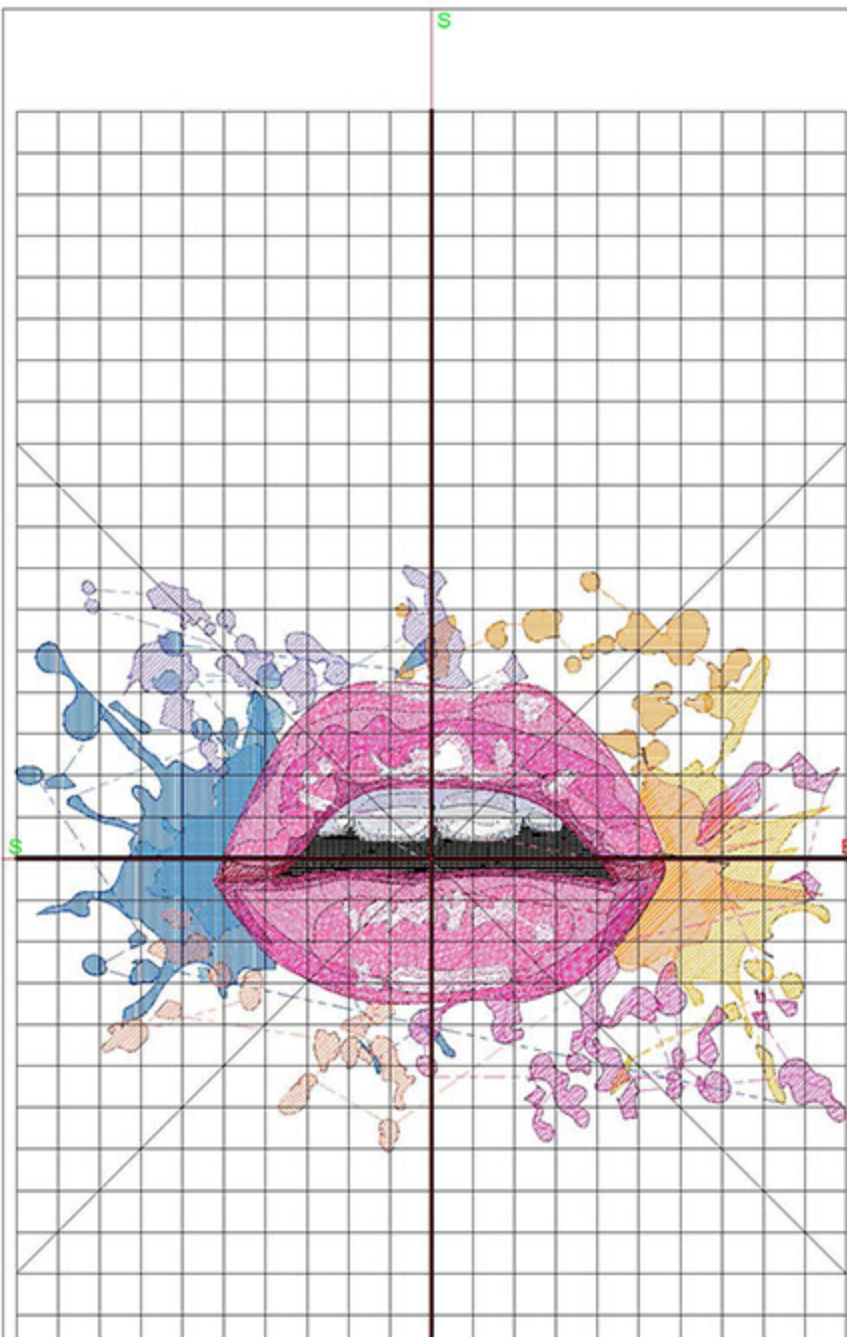

Machine runtime: 0:29:21

Design Worksheet

BERNINA Embroidery Software DesignerPlus

Design: MFLipSplatter6x8

Stitches: 31412

Colors: 16

Height: 141.3 mm

Width: 199.9 mm

Zoom: 0.61

Total bobbin: 60.88m

Color Film:

#	Chart	Code	Name	Thread
1.		Madeira Polyneon	1951 Pumpkin Chiffon	10.29m
2.		Madeira Polyneon	1842 True Blue	12.56m
3.		Madeira Polyneon	1828 Work Shirt	4.69m
4.		Madeira Polyneon	1965 Orange Peel	4.83m
5.		Madeira Polyneon	1522 Lavender Blue	6.52m
6.		Madeira Polyneon	1952 Melon Burst	9.33m
7.		Madeira Polyneon	1800 Emerald Black	9.10m
8.		Madeira Polyneon	1810 Gray Haze	7.16m
9.		Madeira Polyneon	1630 Lavendula	1.65m
10.		Madeira Polyneon	1629 Ice	2.56m
11.		Madeira Polyneon	1721 Flamingo Pink	48.78m
12.		Madeira Polyneon	1709 Shocking Pink	15.95m
13.		Madeira Polyneon	1921 Bubble Gum Pink	14.27m
14.		Madeira Polyneon	1710 Magenta	4.71m
15.		Madeira Polyneon	1981 Carmine	0.85m
16.		BERNINA	15 White	12.31m

Zoom: 0.62

Total bobbin: 105.24m

Color Film:

#	Chart	Code	Name	Thread
1.	■	1800	Emerald Black	26.08m
2.	■	1610	Silver	5.26m
3.	■	1630	Lavendula	2.18m
4.	■	1801	Super White	1.13m
5.	■	1838	Brick Red	144.72m
6.	■	1781	Radish	20.90m
7.	■	1785	Bordeaux	17.29m
8.	■	1787	Fuchsia	9.52m
9.	■	1832	Majestic Purple	6.21m
10.	■	1922	Regal Purple	7.26m
11.	■	1880	Deep Lilac	8.50m
12.	■	1620	Light Salmon	5.94m
13.	■	1801	Super White	4.61m

#	Chart	Code	Name	Thread
1.	■	1800	Emerald Black	41.62m
2.	■	1999	Raisin	10.39m
3.	■	1610	Silver	8.67m
4.	■	1612	Steel	2.53m
5.	■	1838	Brick Red	65.15m
6.	■	1981	Carmine	3.71m
7.	■	1781	Radish	12.75m
8.	■	1707	Honeysuckle	12.95m
9.	■	1616	Conch Shell	9.01m
10.	■	1620	Light Salmon	8.66m
11.	■	1801	Super White	10.74m
12.	■	1838	Brick Red	2.17m