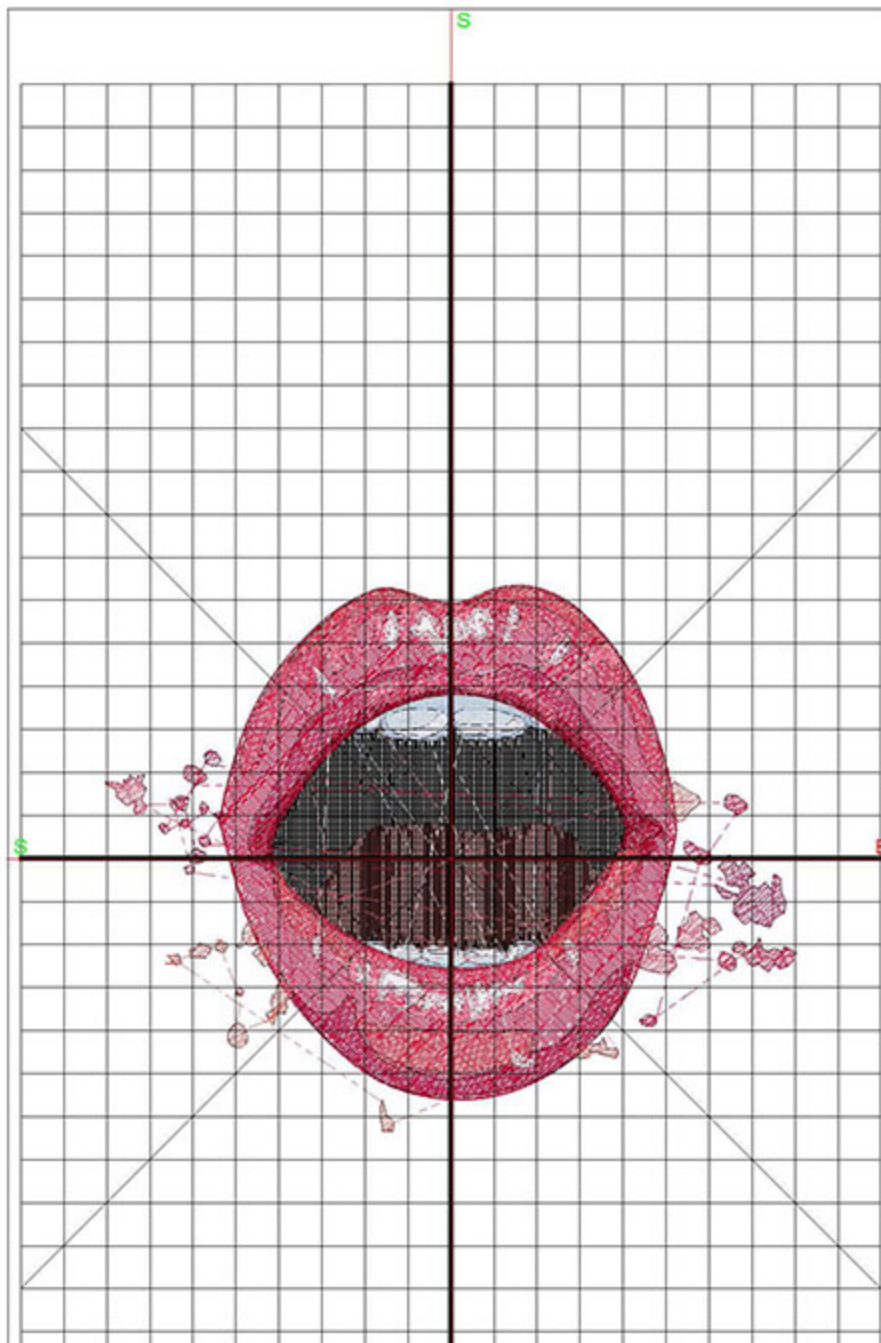

Zoom: 0.62

Total bobbin: 81.57m

Color Film:

#	Chart	Code	Name	Thread
1.	■	1800	Emerald Black	20.39m
2.	■	1610	Silver	4.17m
3.	■	1630	Lavendula	1.76m
4.	■	1801	Super White	0.98m
5.	■	1838	Brick Red	111.79m
6.	■	1781	Radish	16.60m
7.	■	1785	Bordeaux	13.78m
8.	■	1787	Fuchsia	7.43m
9.	■	1832	Majestic Purple	5.03m
10.	■	1922	Regal Purple	5.67m
11.	■	1880	Deep Lilac	6.73m
12.	■	1620	Light Salmon	4.80m
13.	■	1801	Super White	3.79m

Zoom: 0.59

Total bobbin: 17.20m

Color Film:

#	Chart	Code	Name	Thread
1.	■	1931	Bittersweet Chocolate	38.74m
2.	■	1945	Sienna	4.69m
3.	■	1856	Burnt Orange	3.01m

Machine runtime: 0:11:48

Design Worksheet

BERNINA Embroidery Software DesignerPlus

Design: MFSplatteredOpen5x7

Stitches: 27602

Colors: 11

Height: 127.0 mm

Width: 160.5 mm

Zoom: 0.63

Total bobbin: 58.58m

Color Film:

#	Chart	Code	Name	Thread
1.	■	1800	Emerald Black	30.22m
2.	■	1999	Raisin	7.59m
3.	■	1610	Silver	6.68m
4.	■	1612	Steel	2.06m
5.	■	1838	Brick Red	60.63m
6.	■	1981	Carmin	2.90m
7.	■	1781	Radish	9.64m
8.	■	1707	Honeysuckle	10.15m
9.	■	1616	Conch Shell	6.96m
10.	■	1620	Light Salmon	6.89m
11.	■	1801	Super White	8.56m
12.	■	1838	Brick Red	1.78m