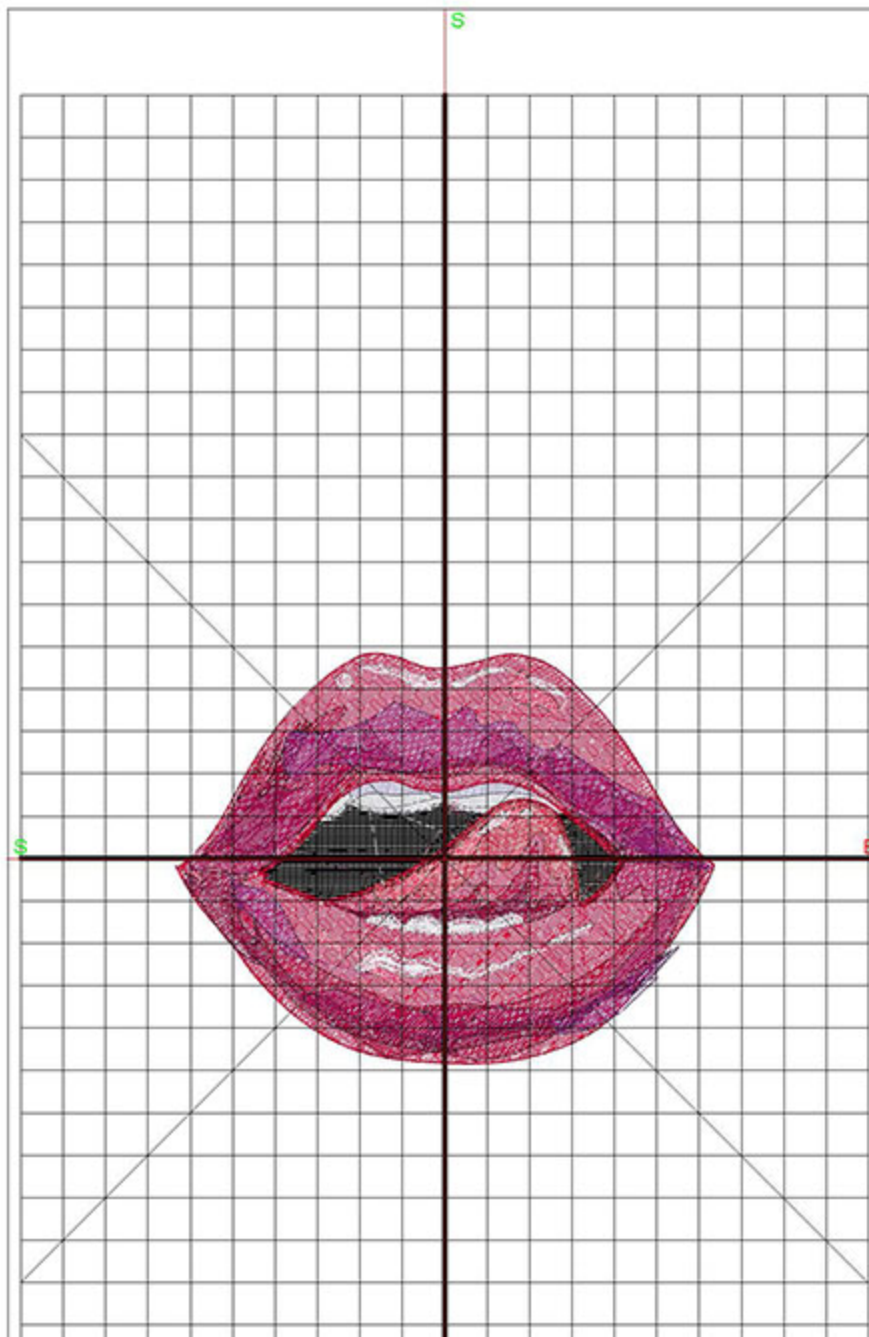

Total bobbin: 50.94m

Color Film:

#	Chart	Code	Name	Thread
1.	■	Madeira Polyneon 1800	Emerald Black	9.51m
2.	■	Madeira Polyneon 1810	Gray Haze	3.56m
3.	■	Madeira Polyneon 1630	Lavendula	0.96m
4.	■	Madeira Polyneon 1801	Super White	0.76m
5.	■	Madeira Polyneon 1838	Brick Red	67.48m
6.	■	Madeira Polyneon 1616	Conch Shell	2.71m
7.	■	Madeira Polyneon 1781	Radish	14.31m
8.	■	Madeira Polyneon 1785	Bordeaux	7.22m
9.	■	Madeira Polyneon 1880	Deep Lilac	7.00m
10.	■	Madeira Polyneon 1783	Dark Raspberry	8.37m
11.	■	Madeira Polyneon 1620	Light Salmon	2.04m
12.	■	Madeira Polyneon 1801	Super White	6.39m

Machine runtime: 0:38:07