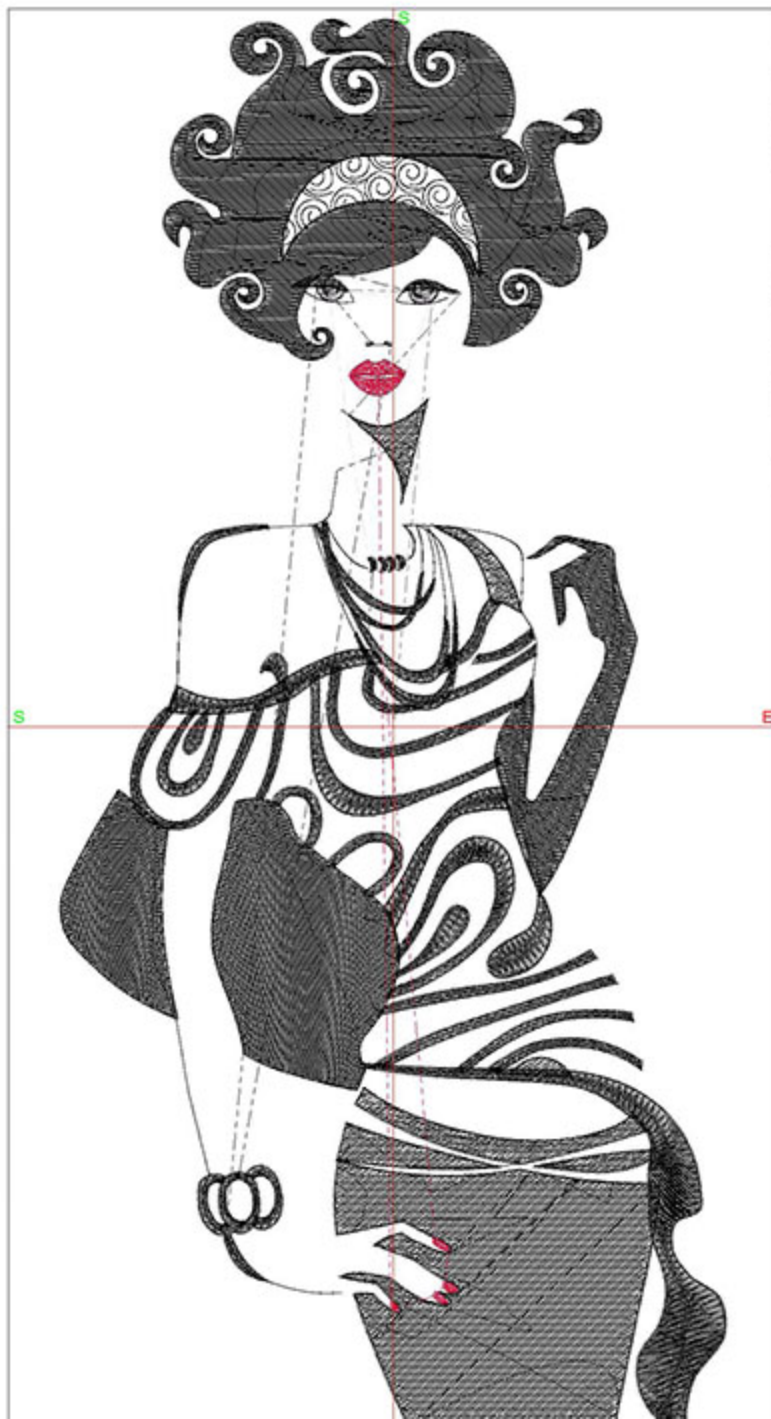

Color changes: 3

Trims: 10

Machine format: Bernina

Hoop: BERNINA Large Oval Hoop, 255 x 145, #26 (template violet)

Hoop template: violet

Foot: #26

Total bobbin: 73.19m

Color Sequence:

Large 0:41:27

Design Worksheet

Zoom: 0.82

BERNINA Embroidery
Software DesignerPlus

Name: FIBCurIs10x12.ART

Height: 299.9 mm
 Width: 116.4 mm
 Stitches: 32846
 Colors: 5
 Color changes: 5
 Trims: 18
 Machine format: Bernina
 Hoop: BERNINA Large Oval Hoop, 255 x 145, #26 (template violet)
 Hoop template: violet
 Foot: #26
 Total bobbin: 65.34m

Color changes: 0

Trims: 7

Machine format: Bernina

Hoop: BERNINA E16 9cm - 3.51in Round

Total bobbin: 73.31m

Color Sequence:

#	Color	Code	Name	Chart
1.	10	1800	Emerald Black	Madeira Polyneon

Machine runtime:

Module	Runtime (hr:min:sec)
Large	0:35:04

Design Worksheet

Zoom: 0.85

BERNINA Embroidery
Software DesignerPlus

Name: FIBSwirlShirt10x12.ART

Height: 299.7 mm
 Width: 137.6 mm
 Stitches: 34853
 Colors: 4
 Color changes: 3
 Trims: 24
 Machine format: Bernina
 Hoop: BERNINA E16 9cm - 3.51in Round
 Total bobbin: 70.56m