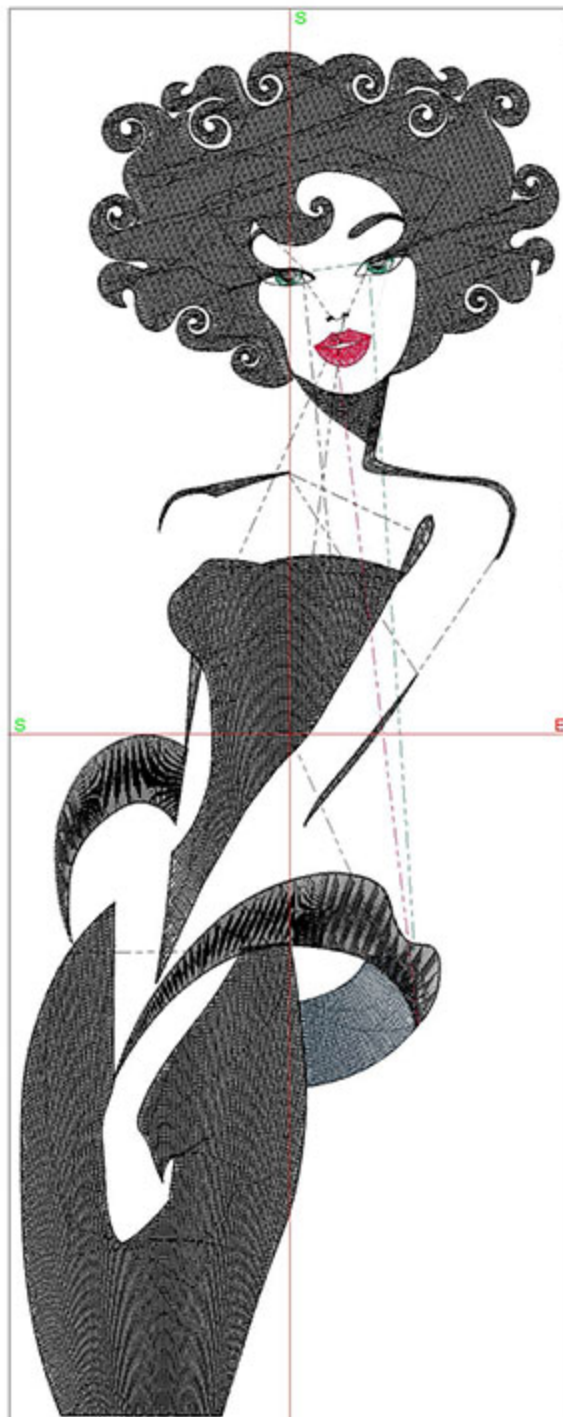

Color changes: 3

Trims: 10

Machine format: Bernina

Hoop: BERNINA Large Oval Hoop, 255 x 145, #26 (template violet)

Hoop template: violet

Foot: #26

Total bobbin: 73.19m

Color Sequence:

Large 0:41:27

Design Worksheet

Zoom: 0.82

BERNINA Embroidery
Software DesignerPlus

Name: FIBCurIs10x12.ART

Height: 299.9 mm
 Width: 116.4 mm
 Stitches: 32846
 Colors: 5
 Color changes: 5
 Trims: 18
 Machine format: Bernina
 Hoop: BERNINA Large Oval Hoop, 255 x 145, #26 (template violet)
 Hoop template: violet
 Foot: #26
 Total bobbin: 65.34m