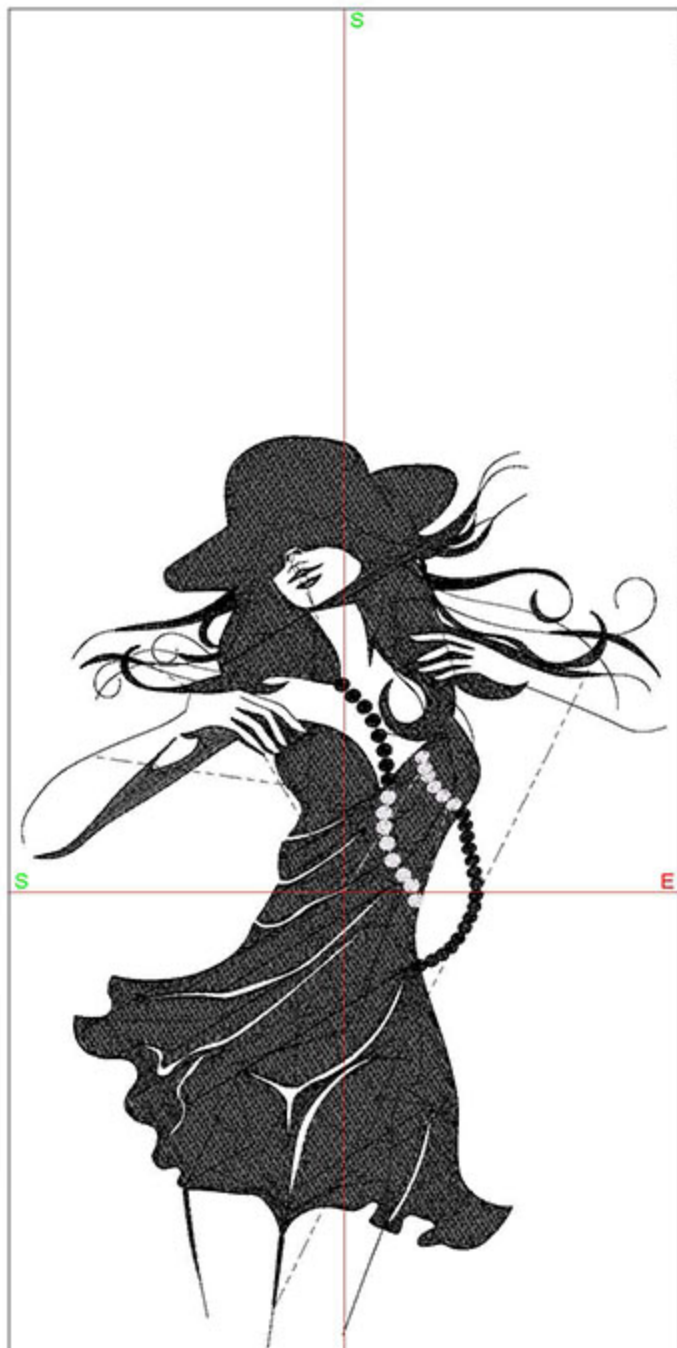

Design Worksheet

Zoom: 0.45

BERNINA Embroidery
Software DesignerPlus

Name: FIBPearlNecklace10x12.ART

Height: 299.9 mm

Width: 211.8 mm

Stitches: 40343

Colors: 2

Color changes: 1

Trims: 38

Machine format: Bernina

Hoop: BERNINA Large Oval Hoop, 255 x 145, #26 (template violet)

Hoop template: violet

Foot: #26

Total bobbin: 94.99m

Color Sequence:

#	Color	Code	Name	Chart
1.	1	1800	Emerald Black	Madeira Polyneon
2.	2	1801	Super White	Madeira Polyneon

Machine runtime:

Module	Runtime (hr:min:sec)
Large	0:59:58