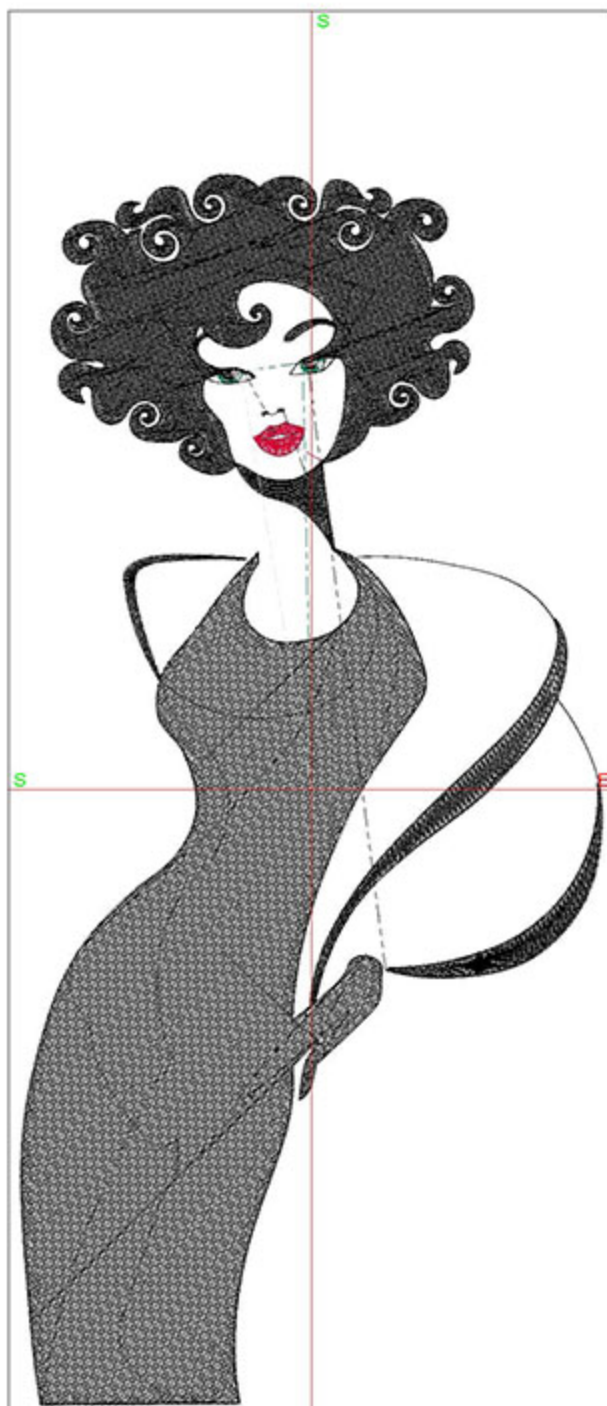

Design Worksheet

Zoom: 0.69

BERNINA Embroidery
Software DesignerPlus

Name: FIBBlackTie10x12.ART60

Height: 300.0 mm

Width: 138.5 mm

Stitches: 28953

Colors: 4

Color changes: 3

Trims: 10

Machine format: Bernina

Hoop: BERNINA Large Oval Hoop, 255 x 145, #26 (template violet)

Hoop template: violet

Foot: #26

Total bobbin: 73.19m

Color Sequence: