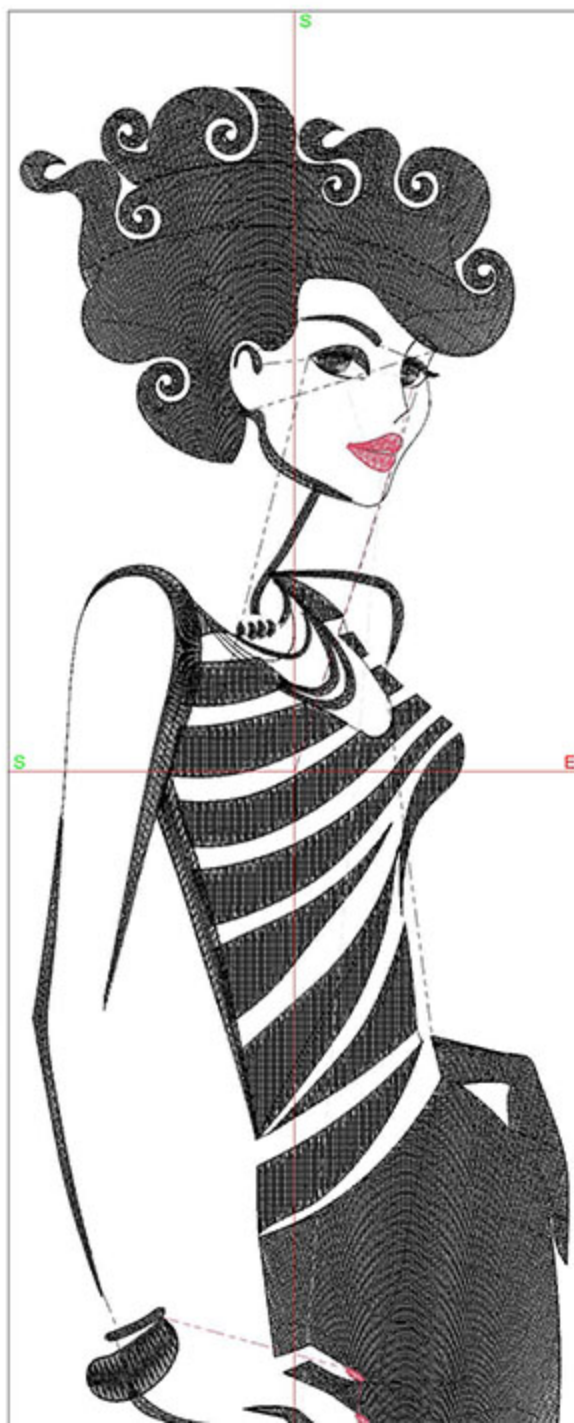

Machine runtime:

Module	Runtime (hr:min:sec)
Large	0:51:26

Design Worksheet

Zoom: 0.78

BERNINA Embroidery
Software DesignerPlus

Name: FIBStripes10x12.ART

Height: 299.9 mm
 Width: 121.5 mm
 Stitches: 36580
 Colors: 3
 Color changes: 3
 Trims: 21
 Machine format: Bernina
 Hoop: BERNINA Large Oval Hoop, 255 x 145, #26 (template violet)
 Hoop template: violet
 Foot: #26
 Total bobbin: 70.95m