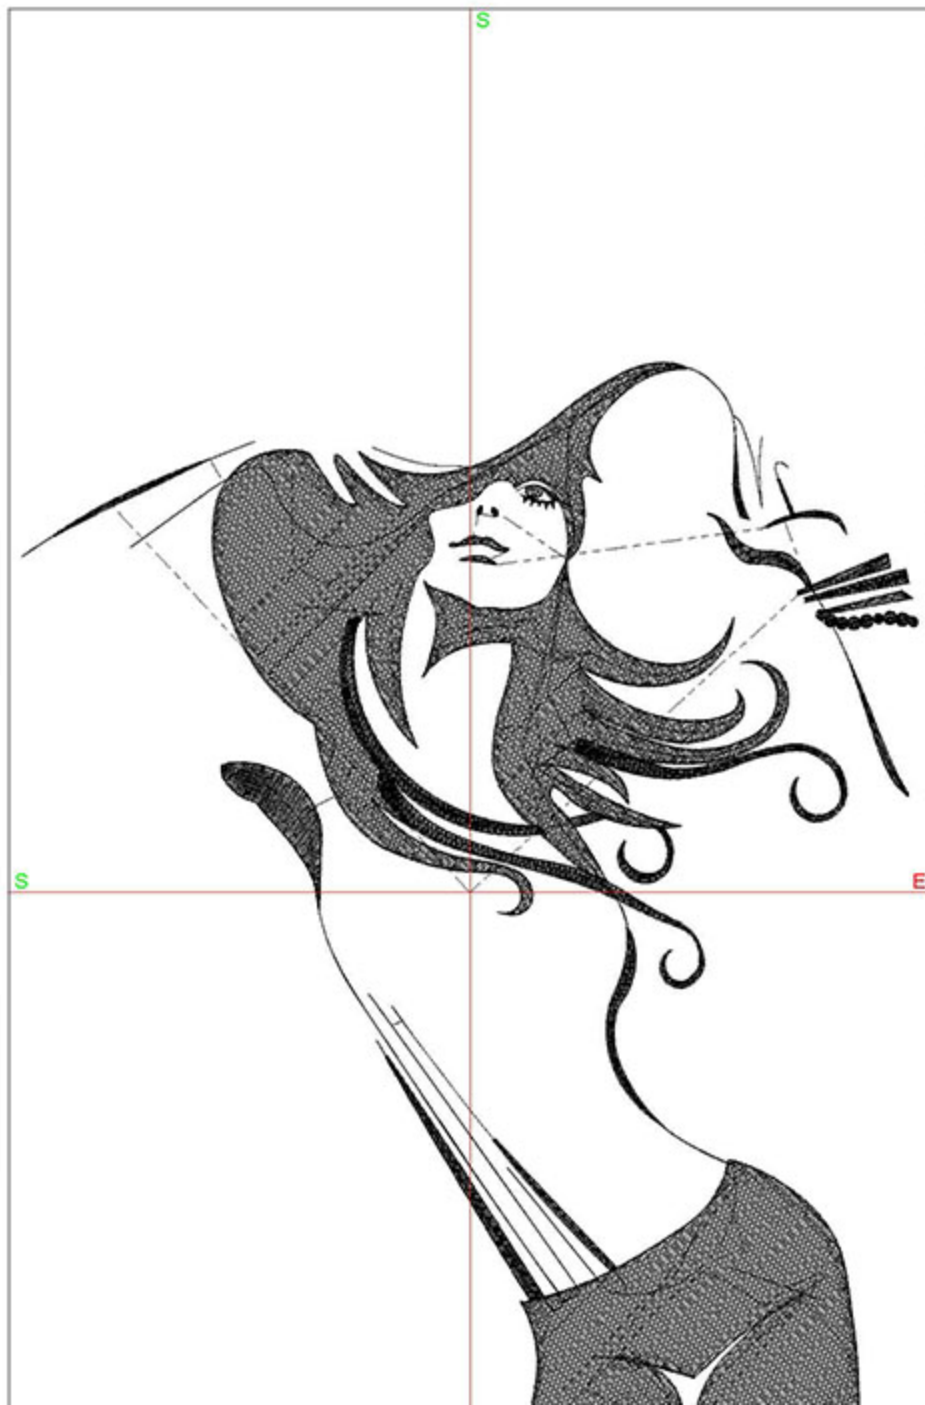

Machine runtime:

Module	Runtime (hr:min:sec)
Large	0:50:30

Design Worksheet

Zoom: 0.53

BERNINA Embroidery
Software DesignerPlus

Name: FIBSummerHat10x12.ART6
0

Height: 295.8 mm
 Width: 250.0 mm
 Stitches: 31946
 Colors: 1
 Color changes: 0
 Trims: 19
 Machine format: Bernina
 Hoop: BERNINA E16 9cm - 3.51in Round
 Total bobbin: 73.80m