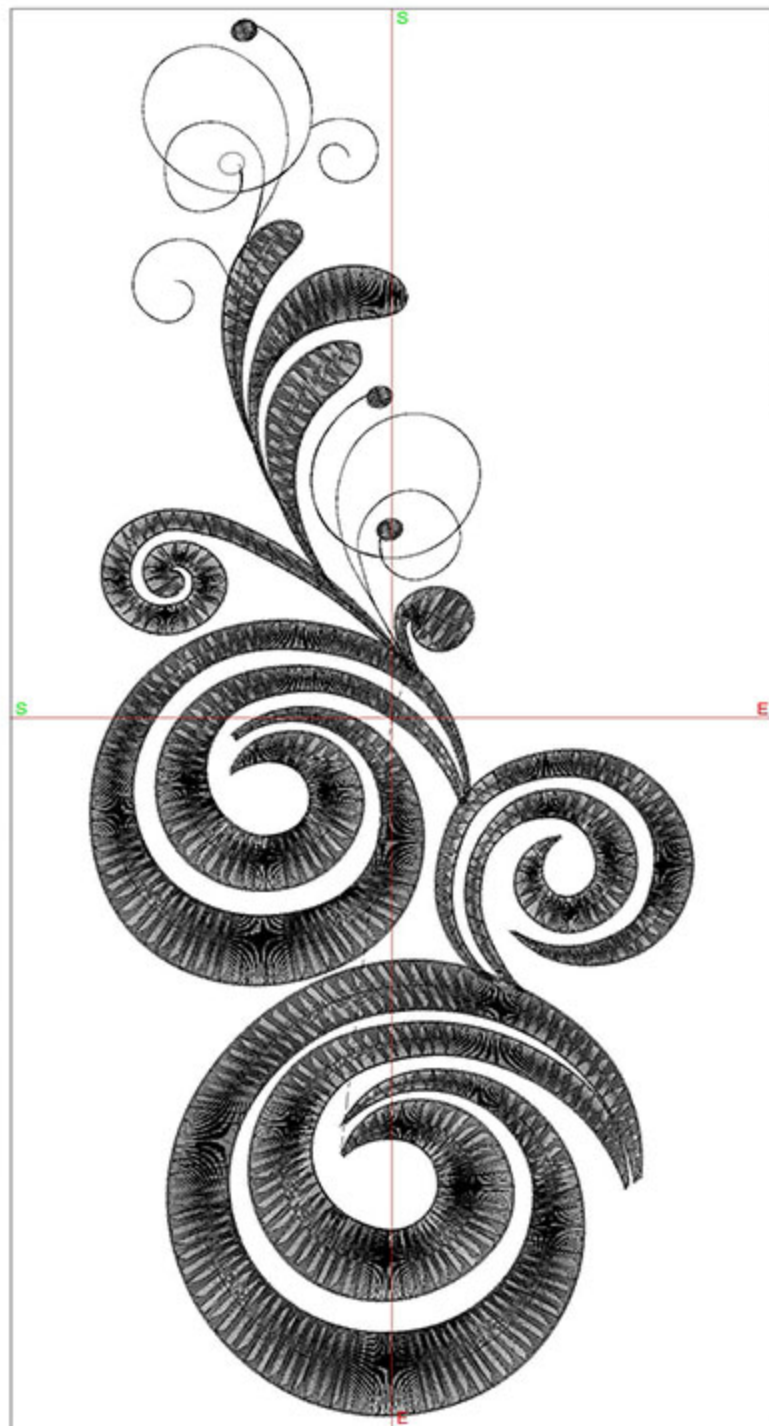

Name: FIBSwirls10x12.ART

Height: 299.8 mm

Width: 126.1 mm

Stitches: 21485

Colors: 1

Color changes: 0

Trims: 7

Machine format: Bernina

Hoop: BERNINA E16 9cm - 3.51in Round

Total bobbin: 73.31m

Color Sequence:

#	Color	Code	Name	Chart
1.	10	1800	Emerald Black	Madeira Polyneon

Machine runtime:

Module	Runtime (hr:min:sec)
Large	0:35:04