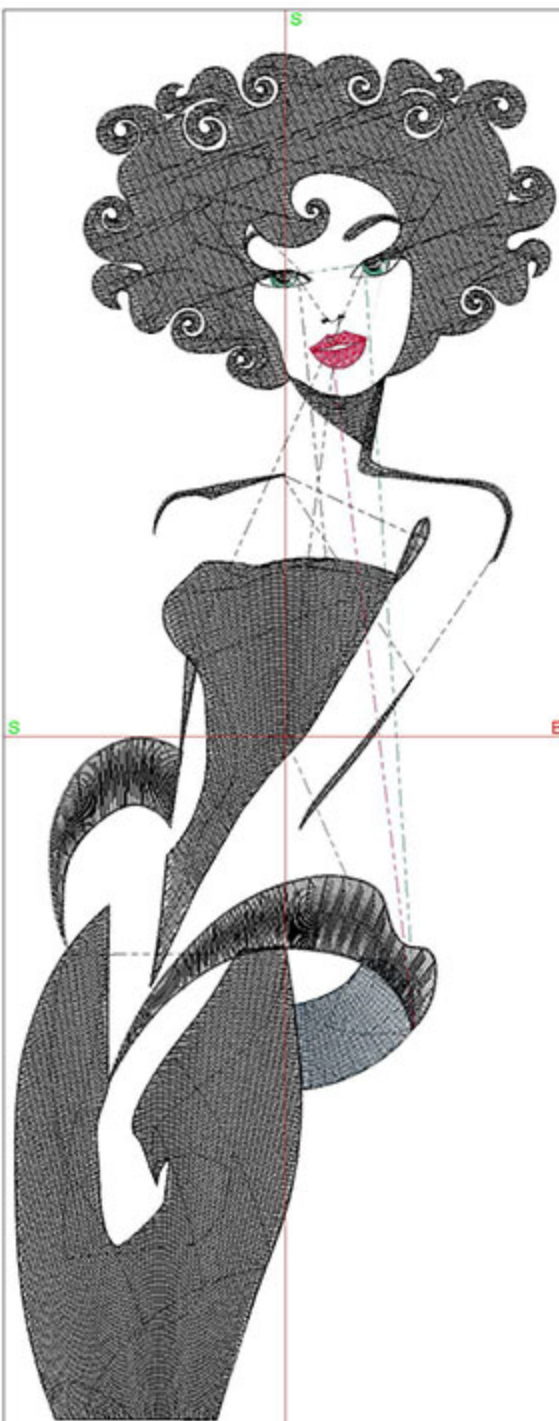

Design Worksheet

Zoom: 0.82

BERNINA Embroidery  
Software DesignerPlus

Name: FIBBlackTie8x10.ART				
Height:	250.0 mm			
Width:	115.4 mm			
Stitches:	21583			
Colors:	4			
Color changes:	3			
Trims:	11			
Machine format:	Bernina			
Hoop:	BERNINA Large Oval Hoop, 255 x 145, #26 (template violet)			
Hoop template:	violet			
Foot:	#26			
Total bobbin:	51.70m			
Color Sequence:				
#	Color	Code	Name	Chart
1.	5	1851	Cadmium Green	Madeira Polyneon
2.	1	1800	Emerald Black	Madeira Polyneon
3.	3	1838	Brick Red	Madeira Polyneon
4.	2	1801	Super White	Madeira Polyneon
Machine runtime:				
<u>Module</u>	<u>Runtime (hr:min:sec)</u>			
Large	0:31:19			

Design Worksheet

Zoom: 0.98

BERNINA Embroidery  
Software DesignerPlus

Name: FIBCurIs8x10.ART

Height: 249.9 mm  
 Width: 97.0 mm  
 Stitches: 24244  
 Colors: 5  
 Color changes: 5  
 Trims: 18  
 Machine format: Bernina  
 Hoop: BERNINA Large Oval Hoop, 255 x 145, #26 (template violet)  
 Hoop template: violet  
 Foot: #26  
 Total bobbin: 46.30m