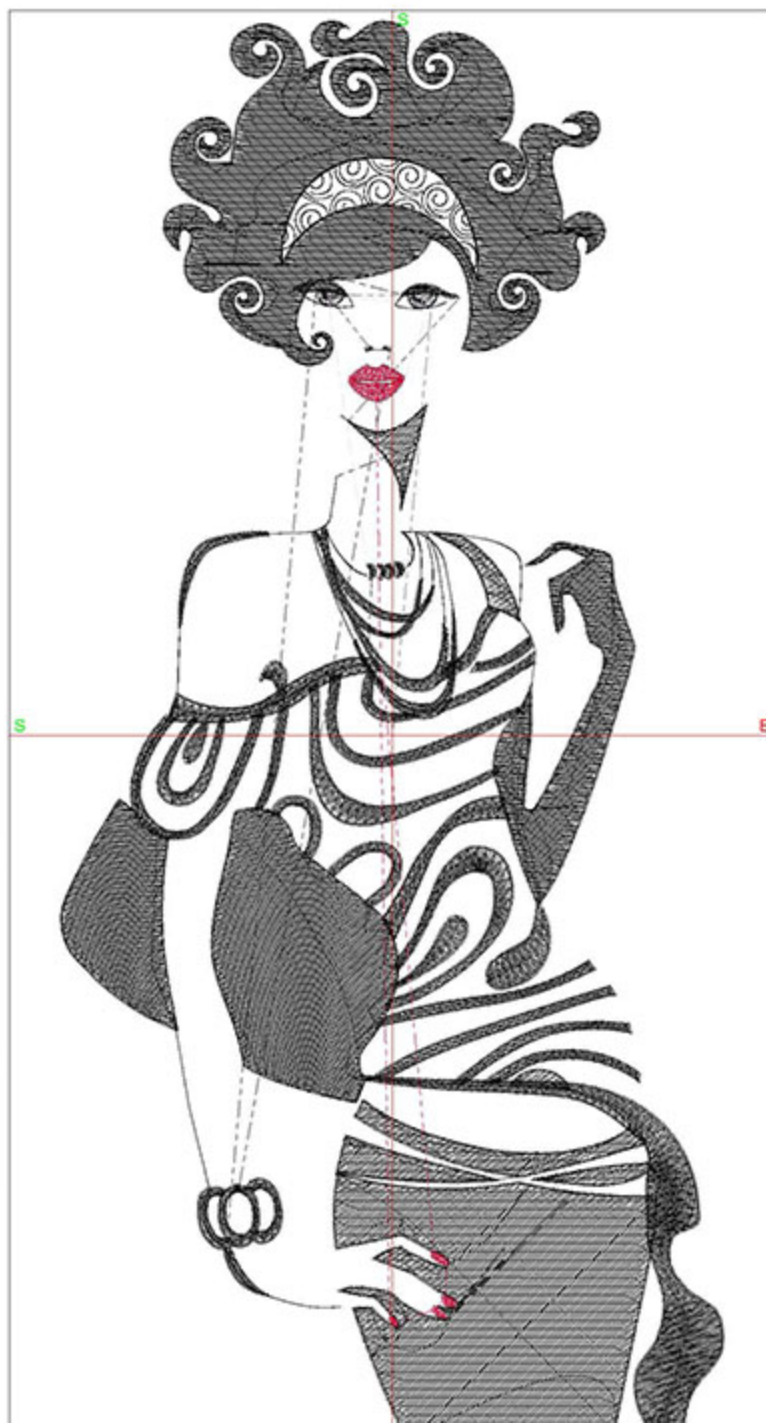

Design Worksheet

Zoom: 0.98

BERNINA Embroidery  
Software DesignerPlus

Name: FIBCurIs8x10.ART

Height: 249.9 mm  
 Width: 97.0 mm  
 Stitches: 24244  
 Colors: 5  
 Color changes: 5  
 Trims: 18  
 Machine format: Bernina  
 Hoop: BERNINA Large Oval Hoop, 255 x 145, #26 (template violet)  
 Hoop template: violet  
 Foot: #26  
 Total bobbin: 46.30m

Height: 230.8 mm

Width: 195.0 mm

Stitches: 22290

Colors: 1

Color changes: 0

Trims: 16

Machine format: Bernina

Hoop: BERNINA E16 9cm - 3.51in Round

Design Worksheet

Zoom: 1.03

BERNINA Embroidery  
Software DesignerPlus

	Name: FIBSwirls8x10.ART			
	Height:	249.9 mm		
	Width:	105.1 mm		
	Stitches:	15939		
	Colors:	1		
	Color changes:	0		
	Trims:	5		
	Machine format:	Bernina		
	Hoop:	BERNINA E16 9cm - 3.51in Round		
	Total bobbin:	51.53m		
Color Sequence:				
#	Color	Code	Name	Chart
1.	10	1800	Emerald Black	Madeira Polyneon
Machine runtime:				
<u>Module</u>	<u>Runtime (hr:min:sec)</u>			
Large	0:25:18			

Design Worksheet

Zoom: 1.03

BERNINA Embroidery  
Software DesignerPlus

Name: FIBSwirlShirt8x10.ART

Height: 249.7 mm

Width: 114.7 mm

Stitches: 26855

Colors: 4