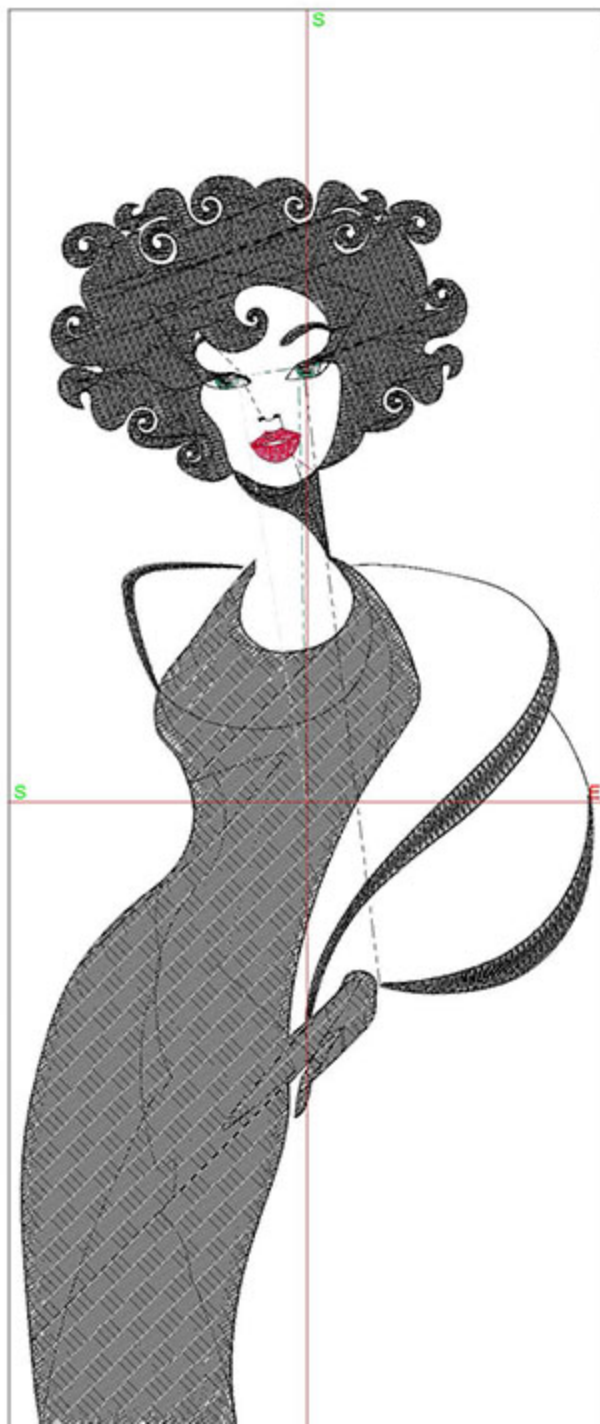

Design Worksheet

Zoom: 0.82

BERNINA Embroidery  
Software DesignerPlus

Name: FIBBlackTie8x10.ART				
Height:	250.0 mm			
Width:	115.4 mm			
Stitches:	21583			
Colors:	4			
Color changes:	3			
Trims:	11			
Machine format:	Bernina			
Hoop:	BERNINA Large Oval Hoop, 255 x 145, #26 (template violet)			
Hoop template:	violet			
Foot:	#26			
Total bobbin:	51.70m			
Color Sequence:				
#	Color	Code	Name	Chart
1.	5	1851	Cadmium Green	Madeira Polyneon
2.	1	1800	Emerald Black	Madeira Polyneon
3.	3	1838	Brick Red	Madeira Polyneon
4.	2	1801	Super White	Madeira Polyneon
Machine runtime:				
<u>Module</u>	<u>Runtime (hr:min:sec)</u>			
Large	0:31:19			

Design Worksheet

Zoom: 0.98

BERNINA Embroidery  
Software DesignerPlus

Name: FIBCurIs8x10.ART

Height: 249.9 mm  
 Width: 97.0 mm  
 Stitches: 24244  
 Colors: 5  
 Color changes: 5  
 Trims: 18  
 Machine format: Bernina  
 Hoop: BERNINA Large Oval Hoop, 255 x 145, #26 (template violet)  
 Hoop template: violet  
 Foot: #26  
 Total bobbin: 46.30m