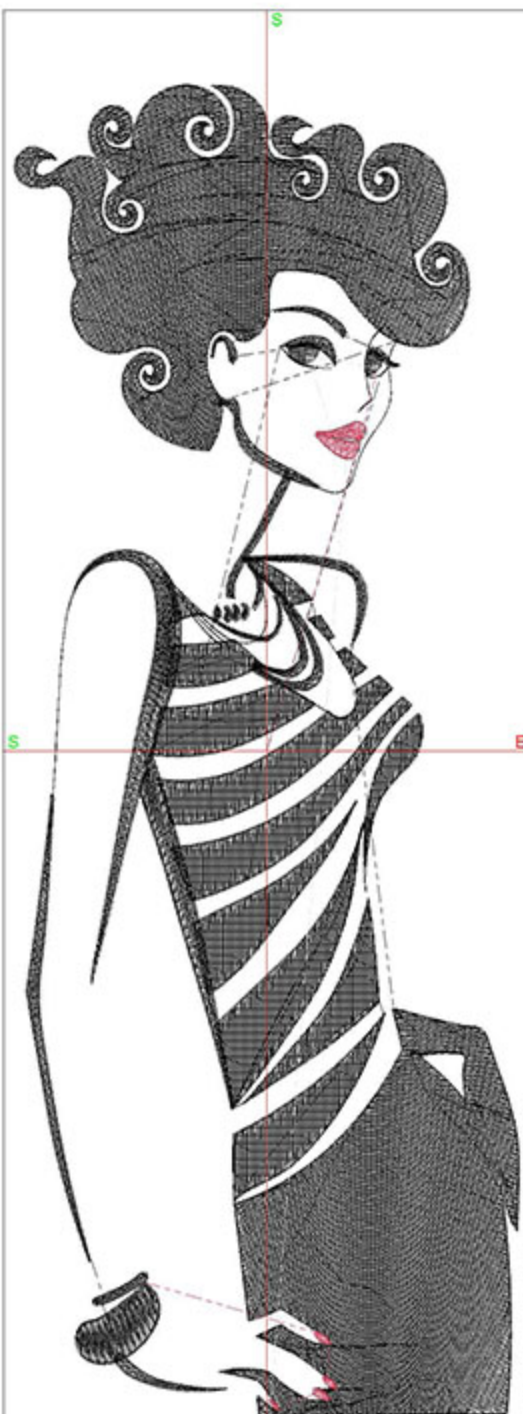

Design Worksheet

Zoom: 0.98

BERNINA Embroidery  
Software DesignerPlus

Name: FIBCurIs8x10.ART

Height: 249.9 mm  
 Width: 97.0 mm  
 Stitches: 24244  
 Colors: 5  
 Color changes: 5  
 Trims: 18  
 Machine format: Bernina  
 Hoop: BERNINA Large Oval Hoop, 255 x 145, #26 (template violet)  
 Hoop template: violet  
 Foot: #26  
 Total bobbin: 46.30m

Machine runtime:

Module	Runtime (hr:min:sec)
Large	0:38:49

Design Worksheet

Zoom: 0.94

BERNINA Embroidery  
Software DesignerPlus

Name: FIBStripes8x10.ART

Height: 249.9 mm  
 Width: 101.4 mm  
 Stitches: 27582  
 Colors: 3  
 Color changes: 3  
 Trims: 18  
 Machine format: Bernina  
 Hoop: BERNINA Large Oval Hoop, 255 x 145, #26 (template violet)  
 Hoop template: violet  
 Foot: #26  
 Total bobbin: 50.51m