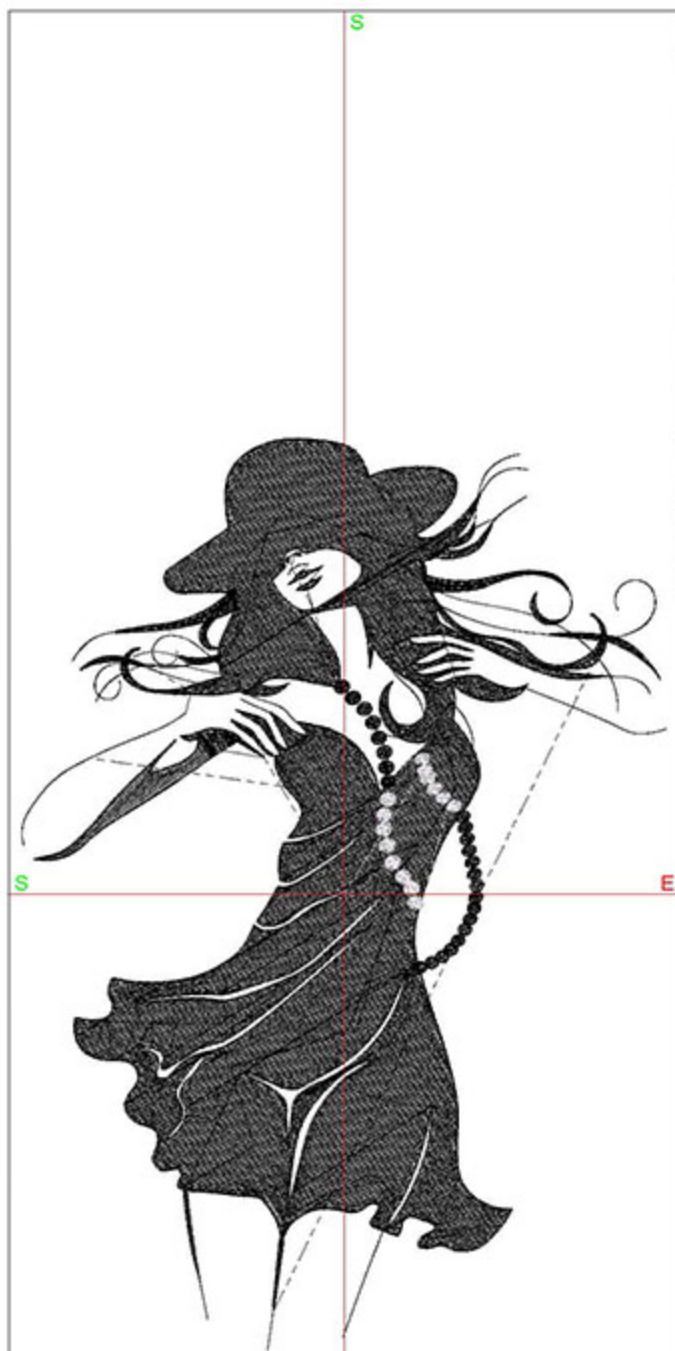

Design Worksheet

Zoom: 0.54

BERNINA Embroidery
Software DesignerPlus

Name: FIBPearlNecklace8x10.ART

Height: 249.9 mm

Width: 176.5 mm

Stitches: 31114

Colors: 2

Color changes: 1

Trims: 36

Machine format: Bernina

Hoop: BERNINA Large Oval Hoop, 255 x 145, #26 (template violet)

Hoop template: violet

Foot: #26

Total bobbin: 68.64m

Color Sequence:

#	Color	Code	Name	Chart
1.	1	1800	Emerald Black	Madeira Polyneon
2.	2	1801	Super White	Madeira Polyneon

Machine runtime:

Module   **Runtime (hr:min:sec)**

Large   0:47:14